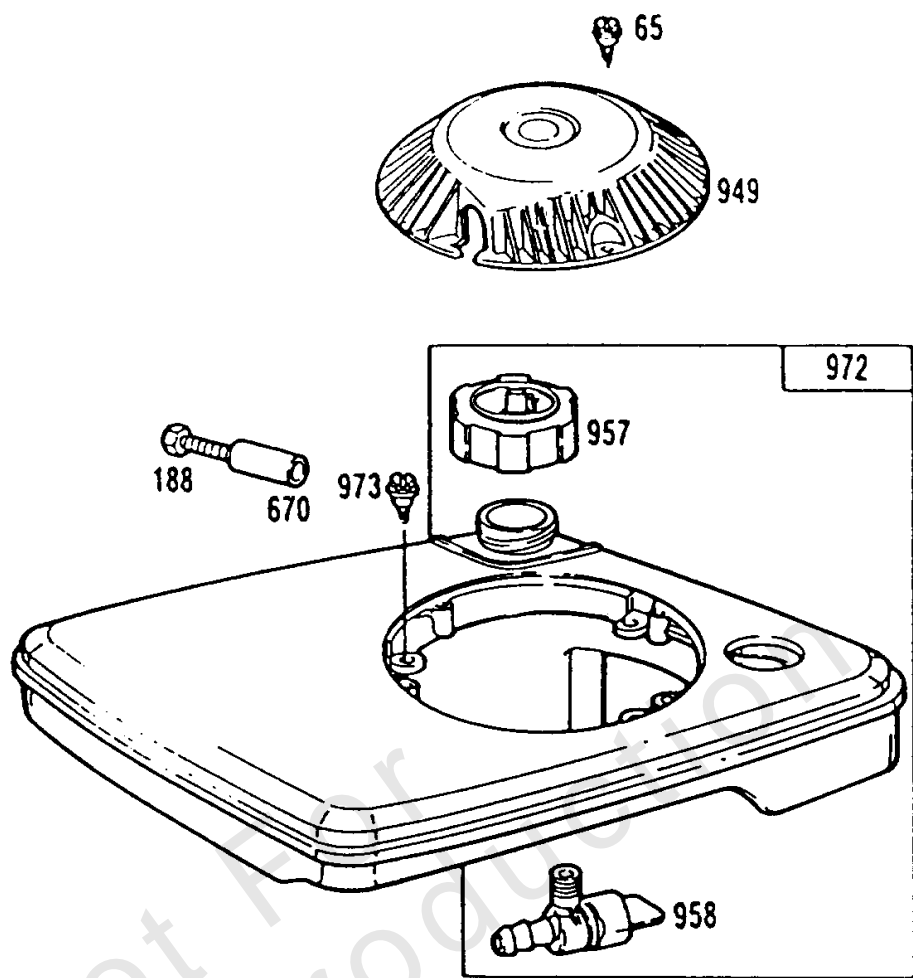

REF. 972

FUEL TANKS FOR ENGINES WITH REWIND START ONLY.

COLOR	BLACK	GREY	AMER. RED(I/C)	SUN YELLOW
PART NO.	490622	490808	490806	490804