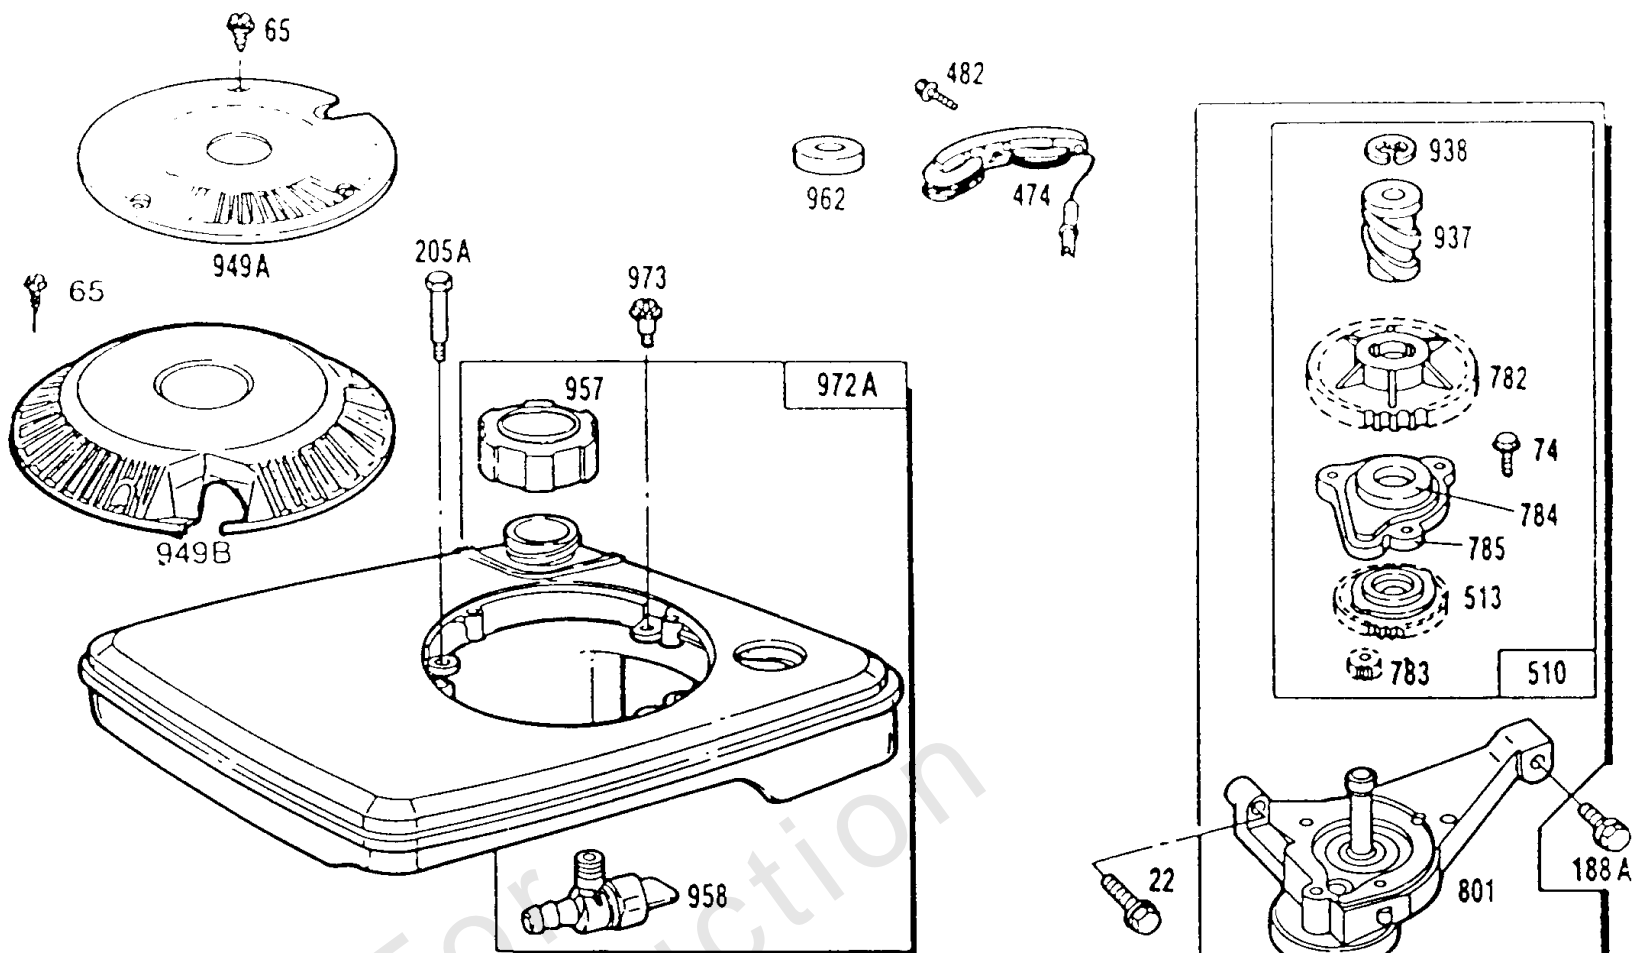

COLOR	BLACK	AMER. RED(I/C)	HUDSON BAY GRAY
PART NO.	490623	490805	492879