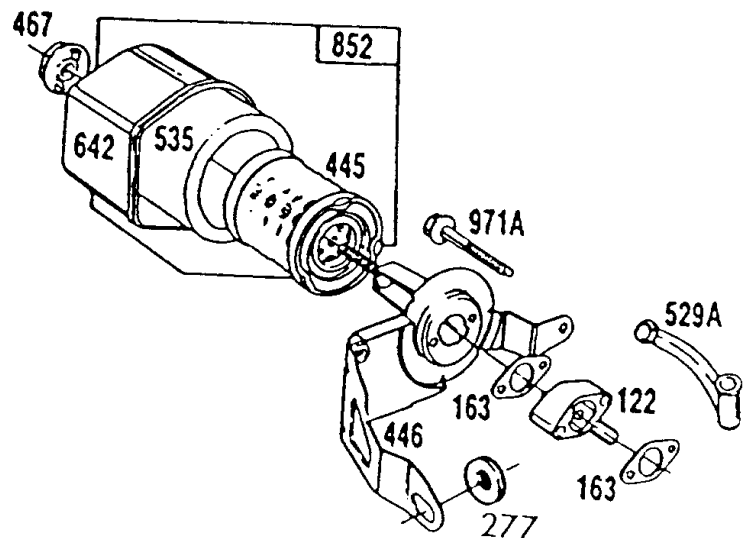

Carburetor, Fuel Tank, Brake

REF NO	PART NO	QTY	DESCRIPTION
95	94098		SCREW -(Throttle Valve)
98	398185		KIT-IDLE SPEED -(Idle Speed) (Lmt 26, 27, 28, 31)
104	231371		PIN, Float Hinge -Included in Carburetor Overhaul Kit-See Ref 121
108	223471		VALVE, Choke
116A	280756		SEAL, O-Ring -(Available In Kit Only) Included in Carburetor Overhaul Kit-See Ref 121
116	-----		No Nomenclature -Included in Carburetor Overhaul Kit-See Ref 121. Included in Carburetor Gasket Set-Part No. 398183
118	398157		VALVE, Needle -(Lms 1,2) See Carburetor Illustration For Location of LMS I.D. Number
118	398670		KIT, Idle Mixture -(Lms 3,4,5,7,10) Included in Carburetor Overhaul Kit-See Ref 121
118	492945		KIT, Idle Mixture -(Lms 11,12,m26) Included in Carburetor Overhaul Kit-See Ref 121
121	398158		KIT, Carburetor Overhaul -(Lms 1,2)
121	398669		KIT, Carburetor Overhaul -(Lms 3,4)
121	490931		KIT, Carburetor Overhaul -(Lms 5,7,10) See Carburetor Illustration For Location of LMS I.D. Number
121	492495		KIT, Carburetor Overhaul -(Lms 11,12,13,14,15,m26)
122	280753		SPACER, Air Cleaner
124	94525		SCREW
125A	491002		CARBURETOR -(Adjustable Needle Valve)
127	-----		No Nomenclature -Included in Carburetor Overhaul Kit-See Ref 121
130	223470		VALVE, Throttle
131	398673		SHAFT, Throttle
133	398187		FLOAT-CARBURETOR
134	398188		KIT-NEEDLE/SEAT -Included in Carburetor Overhaul Kit-See Ref 121
137	-----		No Nomenclature -Included in Carburetor Overhaul Kit-See Ref 121. Included in Carburetor Gasket Set-Part No. 398183
141	398186		SHAFT, Choke
163	271840		GASKET, Air Cleaner
188B	399918		SCREW -(Fuel Tank)
188	398540		SCREW -(Control Bracket)
236	262461		LINK, Lockout
258	94018		SCREW
277	22776		WASHER
423	93758		SCREW -(Rotating Screen)
445	396424		FILTER, Pre Cleaner
446	399940		BASE, Air Cleaner
467	212706		KNOB, Choke Shaft
529A	280701		GROMMET -(Breather)
535	271466		FILTER, Pre Cleaner