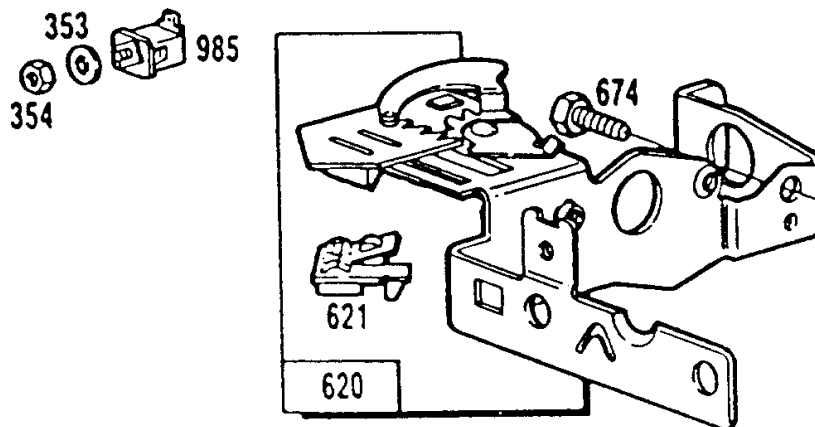

REF. 972

FUEL TANKS FOR ENGINES WITH REWIND START ONLY.

COLOR	BLACK	GREY	AMER. RED(I/C)	SUN YELLOW
PART NO.	490622	490808	490806	490804