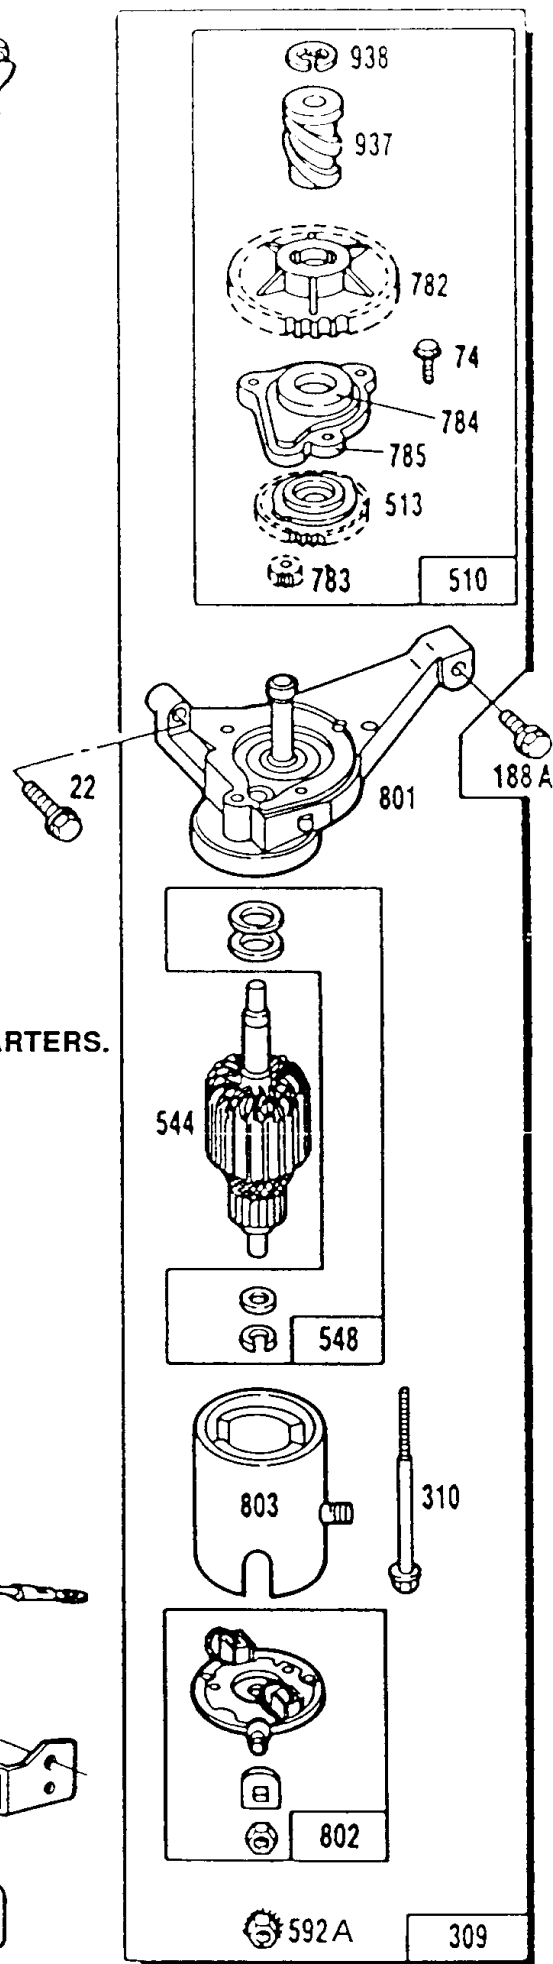

REF. 972A
FUEL TANKS FOR ENGINES WITH VERTICAL PULL OR ELECTRIC STARTERS.