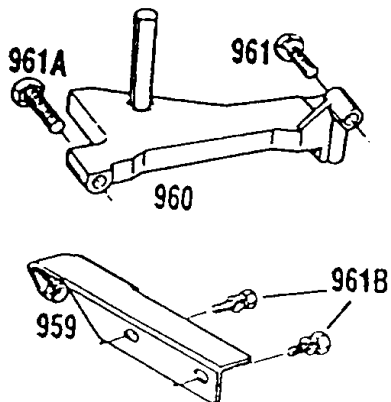

Carburetor, Fuel Tank, Brake

REF NO	PART NO	QTY	DESCRIPTION
95	94098		SCREW -(Throttle Valve)
98	398185		KIT-IDLE SPEED -(Idle Speed) (Lmt 26, 27, 28, 31)
104	231371		PIN, Float Hinge -Included in Carburetor Overhaul Kit-See Ref 121
108	223471		VALVE, Choke
116A	280756		SEAL, O-Ring -(Available In Kit Only) Included in Carburetor Overhaul Kit-See Ref 121
116	-----		No Nomenclature -Included in Carburetor Overhaul Kit-See Ref 121. Included in Carburetor Gasket Set-Part No. 398183
118	398157		VALVE, Needle -(Lms 1,2) See Carburetor Illustration For Location of LMS I.D. Number
118	398670		KIT, Idle Mixture -(Lms 3,4,5,7,10) Included in Carburetor Overhaul Kit-See Ref 121
118	492945		KIT, Idle Mixture -(Lms 11,12,m26) Included in Carburetor Overhaul Kit-See Ref 121
121	398158		KIT, Carburetor Overhaul -(Lms 1,2)
121	398669		KIT, Carburetor Overhaul -(Lms 3,4)
121	490931		KIT, Carburetor Overhaul -(Lms 5,7,10) See Carburetor Illustration For Location of LMS I.D. Number
121	492495		KIT, Carburetor Overhaul -(Lms 11,12,13,14,15,m26)
122	280753		SPACER, Air Cleaner
124	94525		SCREW
125A	491002		CARBURETOR -(Adjustable Needle Valve)
127	-----		No Nomenclature -Included in Carburetor Overhaul Kit-See Ref 121
130	223470		VALVE, Throttle
131	398673		SHAFT, Throttle
133	398187		FLOAT-CARBURETOR
134	398188		KIT-NEEDLE/SEAT -Included in Carburetor Overhaul Kit-See Ref 121
137	-----		No Nomenclature -Included in Carburetor Overhaul Kit-See Ref 121. Included in Carburetor Gasket Set-Part No. 398183
141	398186		SHAFT, Choke
163	271840		GASKET, Air Cleaner
188B	399918		SCREW -(Fuel Tank)
188	398540		SCREW -(Control Bracket)
236	262461		LINK, Lockout
258	94018		SCREW
277	22776		WASHER
423	93758		SCREW -(Rotating Screen)
445	396424		FILTER, Pre Cleaner
446	399940		BASE, Air Cleaner
467	212706		KNOB, Choke Shaft
529A	280701		GROMMET -(Breather)
535	271466		FILTER, Pre Cleaner