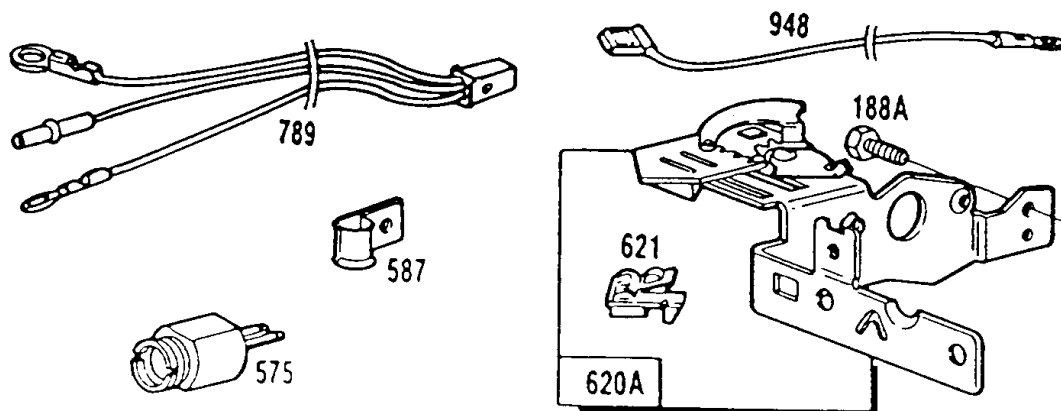

REF. 972A
FUEL TANKS FOR ENGINES WITH VERTICAL PULL OR ELECTRIC STARTERS.

COLOR	BLACK	AMER. RED(I/C)	HUDSON BAY GRAY
PART NO.	490623	490805	492879