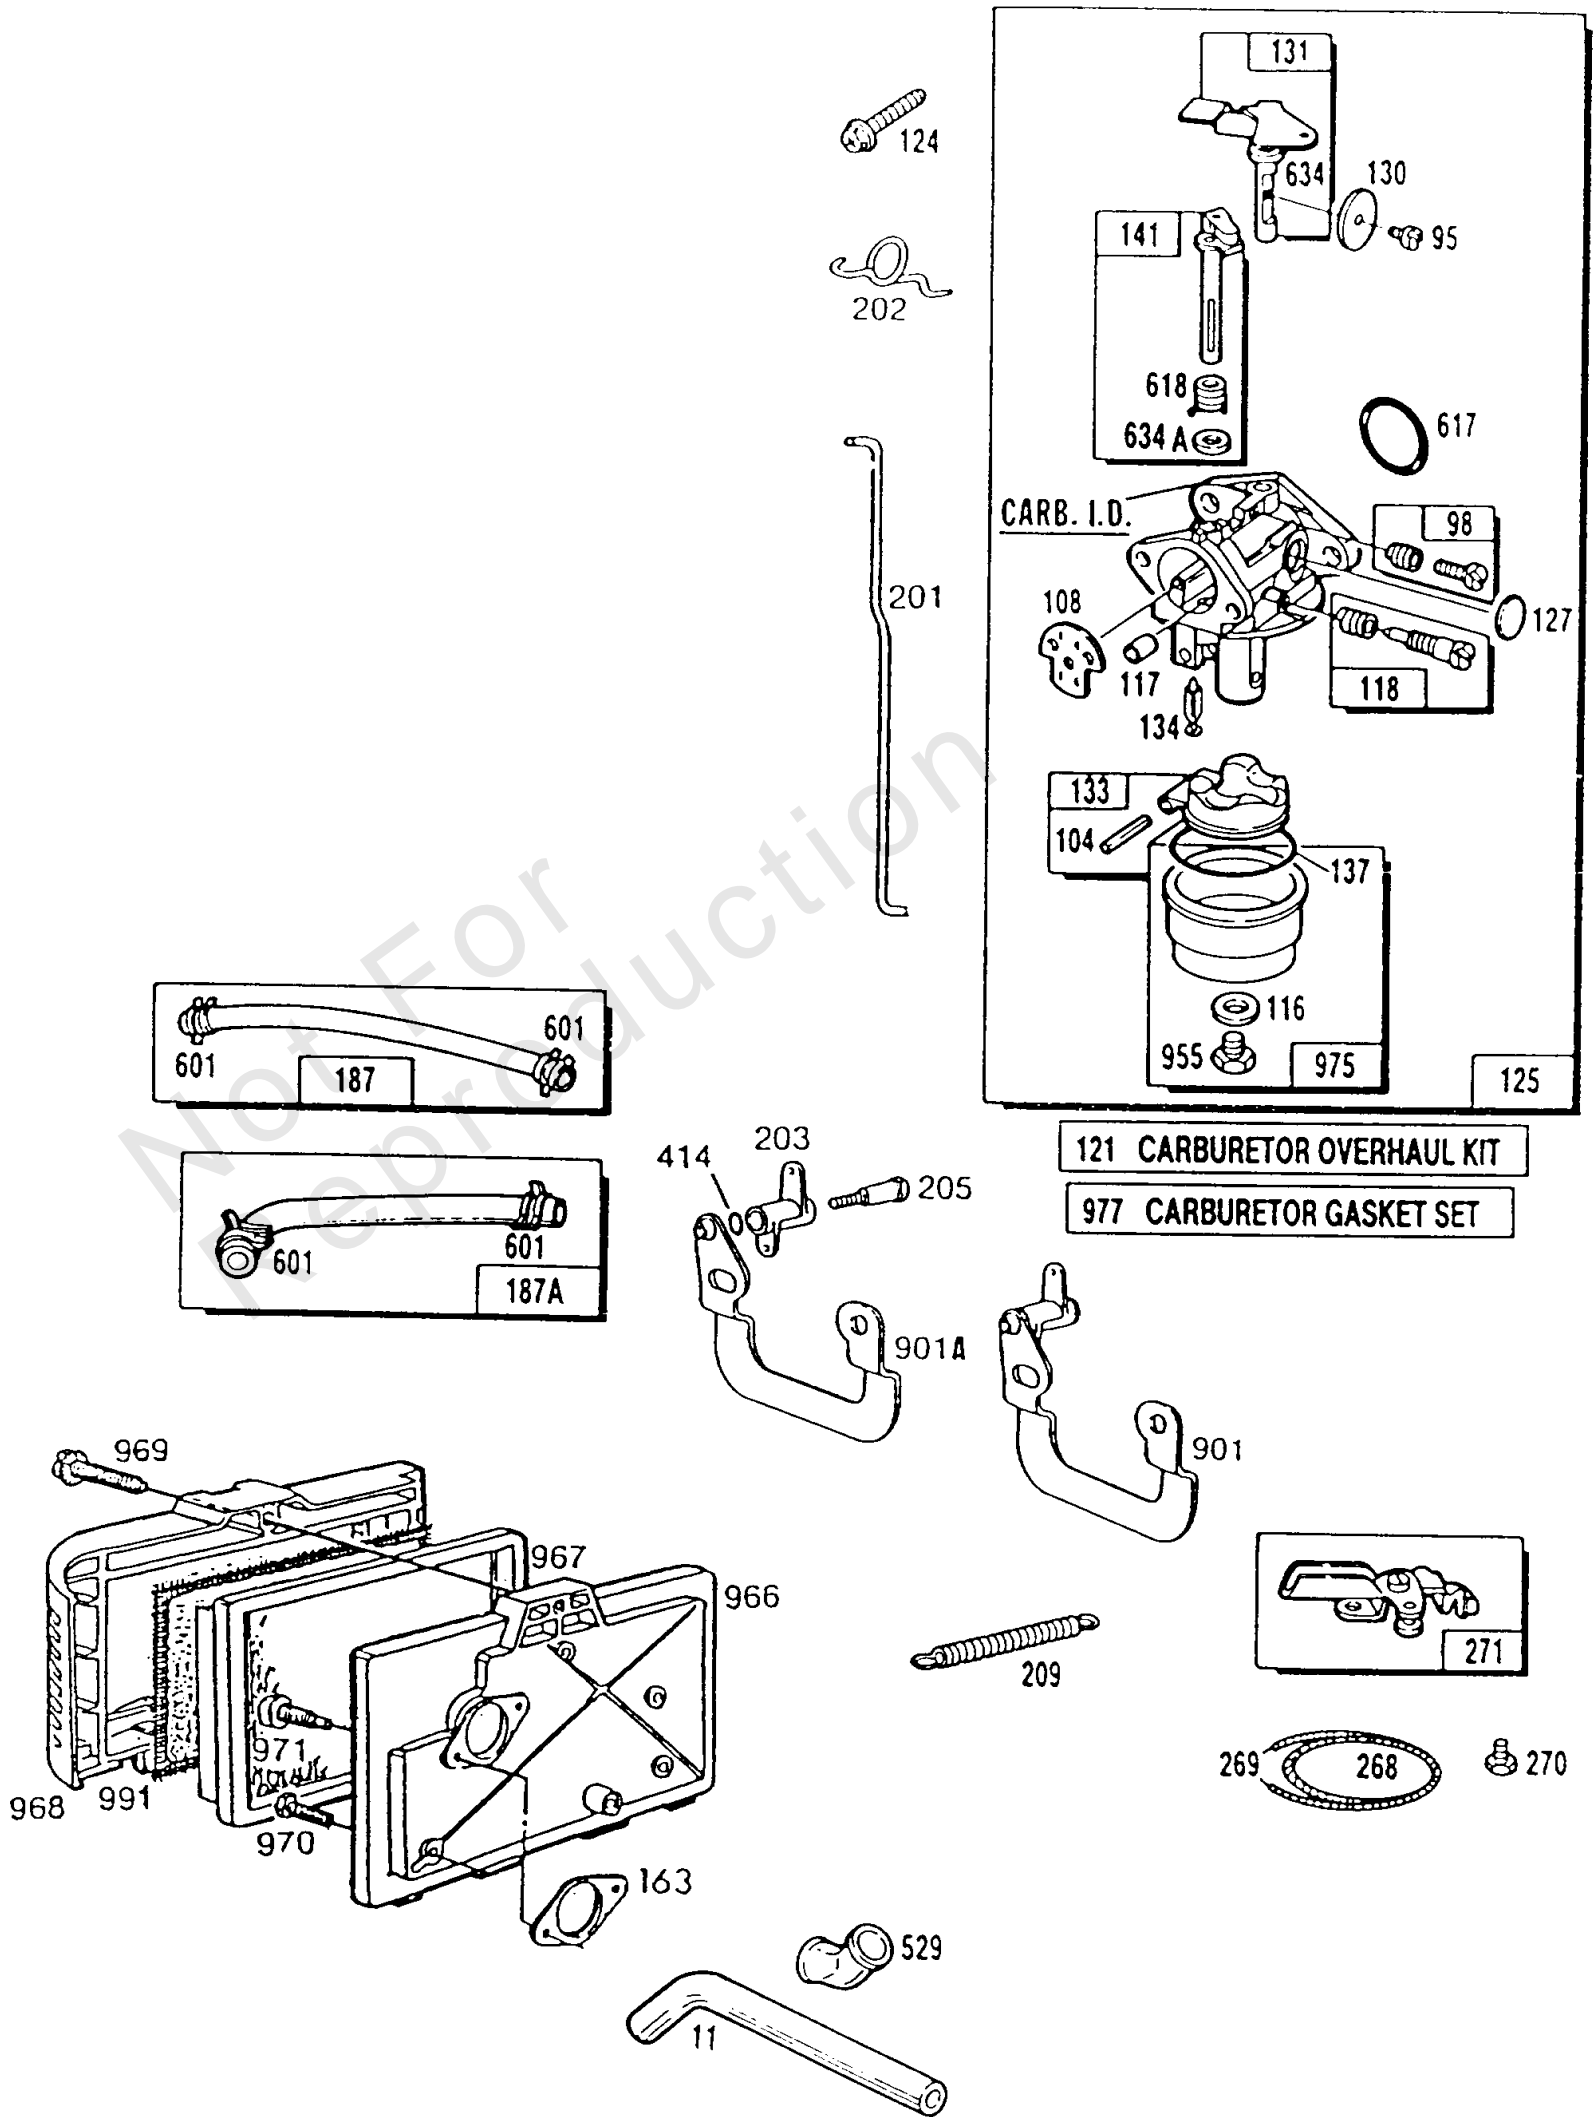

Carburetor Assy,Air Cleaner

REF NO	PART NO	QTY	DESCRIPTION
269	26099		WIRE, Control -(Cut To Required Length) If longer wire is needed, specify length in inches; if shorter wire is needed, Order No. 26099 and cut to required length.
270	63426		NUT -(Control Wire Casing)
271	290568		LEVER, Control
414	220982		WASHER -Used Before Code Date 87020900
529	280524		GROMMET -(Breather)
601	93053		CLAMP, Hose -(Green)
617	270344		SEAL, O-Ring -(Intake Manifold) Included in Carburetor Overhaul Kit-See Ref 121. Included in Carburetor Gasket Set-Part No. 398183
618	262035		SPRING, Choke Return
634A	-----		No Nomenclature -Included in Carburetor Overhaul Kit-See Ref 121. Included in Carburetor Gasket Set-Part No. 398183
634	-----		No Nomenclature -Included in Carburetor Overhaul Kit-See Ref 121. Included in Carburetor Gasket Set-Part No. 398183
901A	223530		BRACKET, Link -Used Before Code Date 87020900
901	398368		BRACKET, Link
955	231373		SCREW
966	399059		BASE, Air Cleaner
967	397795		FILTER, A/C Cartridge
968	280501		COVER, Air Cleaner
969	94173		SCREW
970	94118		SCREW -(Tapping)
971	94121		SCREW -(Air Cleaner Base)
975	398191		BOWL, Float
977	490937		SET, Carburetor Gasket -(Lms 11)
991	399039		FILTER, Pre Cleaner