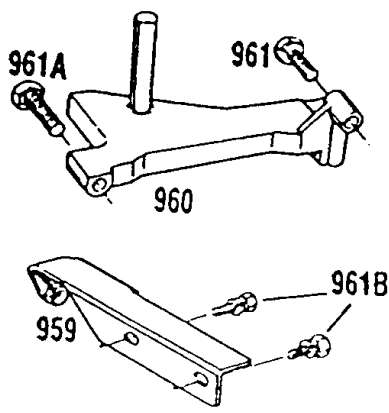

Carburetor, Fuel Tank, Brake

REF NO	PART NO	QTY	DESCRIPTION
95	94098		SCREW -(Throttle Valve)
98	398185		KIT-IDLE SPEED -(Idle Speed) (Lmt 26, 27, 28, 31)
104	231371		PIN, Float Hinge -Included in Carburetor Overhaul Kit-See Ref 121
108	223471		VALVE, Choke
116A	280756		SEAL, O-Ring -(Available In Kit Only) Included in Carburetor Overhaul Kit-See Ref 121
116	-----		No Nomenclature -Included in Carburetor Overhaul Kit-See Ref 121. Included in Carburetor Gasket Set-Part No. 398183
118	398157		VALVE, Needle -(Lms 1,2) See Carburetor Illustration For Location of LMS I.D. Number
118	398670		KIT, Idle Mixture -(Lms 3,4,5,7,10) Included in Carburetor Overhaul Kit-See Ref 121
118	492945		KIT, Idle Mixture -(Lms 11,12,m26) Included in Carburetor Overhaul Kit-See Ref 121
121	398158		KIT, Carburetor Overhaul -(Lms 1,2)
121	398669		KIT, Carburetor Overhaul -(Lms 3,4)
121	490931		KIT, Carburetor Overhaul -(Lms 5,7,10) See Carburetor Illustration For Location of LMS I.D. Number
121	492495		KIT, Carburetor Overhaul -(Lms 11,12,13,14,15,m26)
122	280753		SPACER, Air Cleaner
124	94525		SCREW
125A	491002		CARBURETOR -(Adjustable Needle Valve)
127	-----		No Nomenclature -Included in Carburetor Overhaul Kit-See Ref 121
130	223470		VALVE, Throttle
131	398673		SHAFT, Throttle
133	398187		FLOAT-CARBURETOR
134	398188		KIT-NEEDLE/SEAT -Included in Carburetor Overhaul Kit-See Ref 121
137	-----		No Nomenclature -Included in Carburetor Overhaul Kit-See Ref 121. Included in Carburetor Gasket Set-Part No. 398183
141	398186		SHAFT, Choke
163	271840		GASKET, Air Cleaner
188B	399918		SCREW -(Fuel Tank)
188	398540		SCREW -(Control Bracket)
236	262461		LINK, Lockout
258	94018		SCREW
277	22776		WASHER
423	93758		SCREW -(Rotating Screen)
445	396424		FILTER, Pre Cleaner
446	399940		BASE, Air Cleaner
467	212706		KNOB, Choke Shaft
529A	280701		GROMMET -(Breather)
535	271466		FILTER, Pre Cleaner