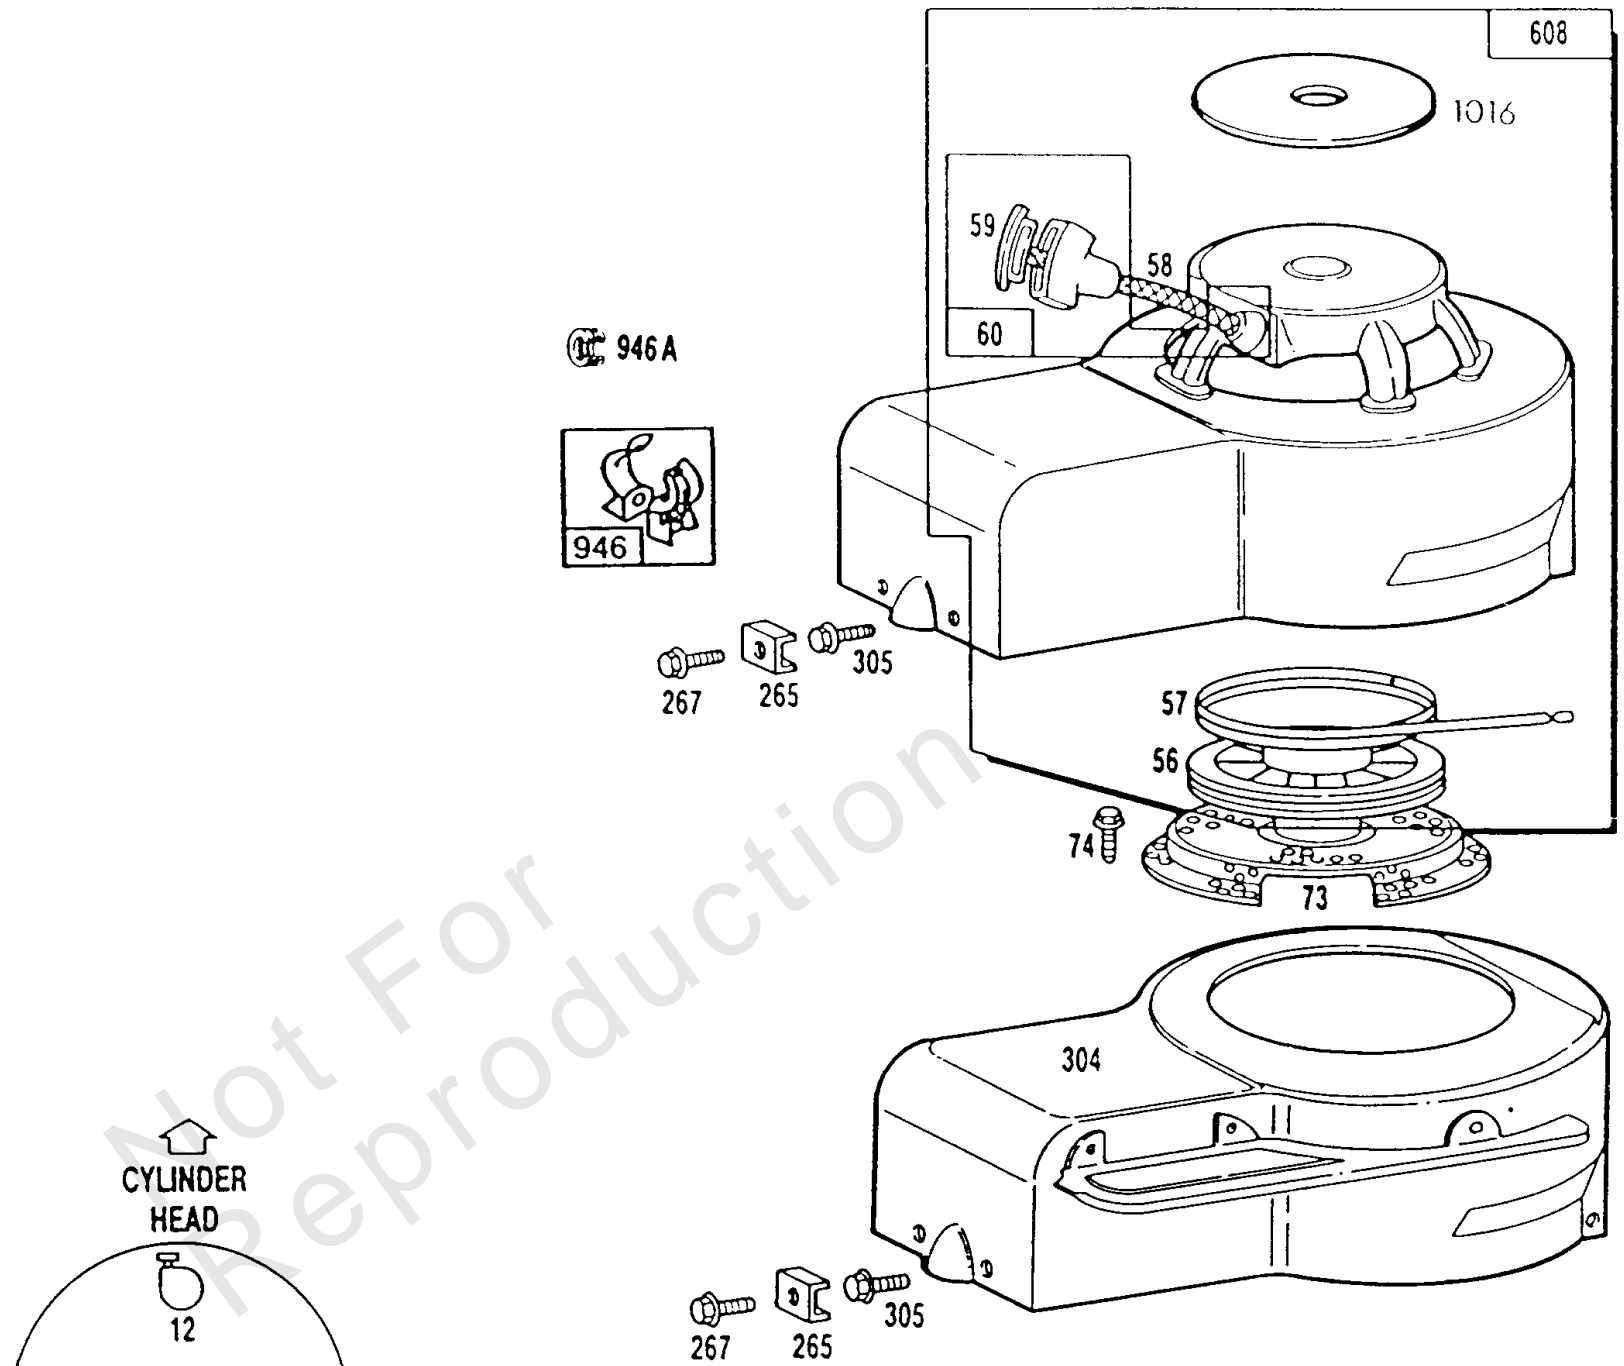

REWIND STARTER ASSEMBLIES FOR BAND BRAKE

CLOCK POSITIONS				
1:30	3	6	9	12
		396413*	397824	396017

*See Text For Specials

REWIND STARTER ASSEMBLIES FOR NON-BAND-BRAKE

CLOCK POSITIONS			
3	6	9	12
399530	491507*	399013	398634

*For Specials, See Text Ref. 608.