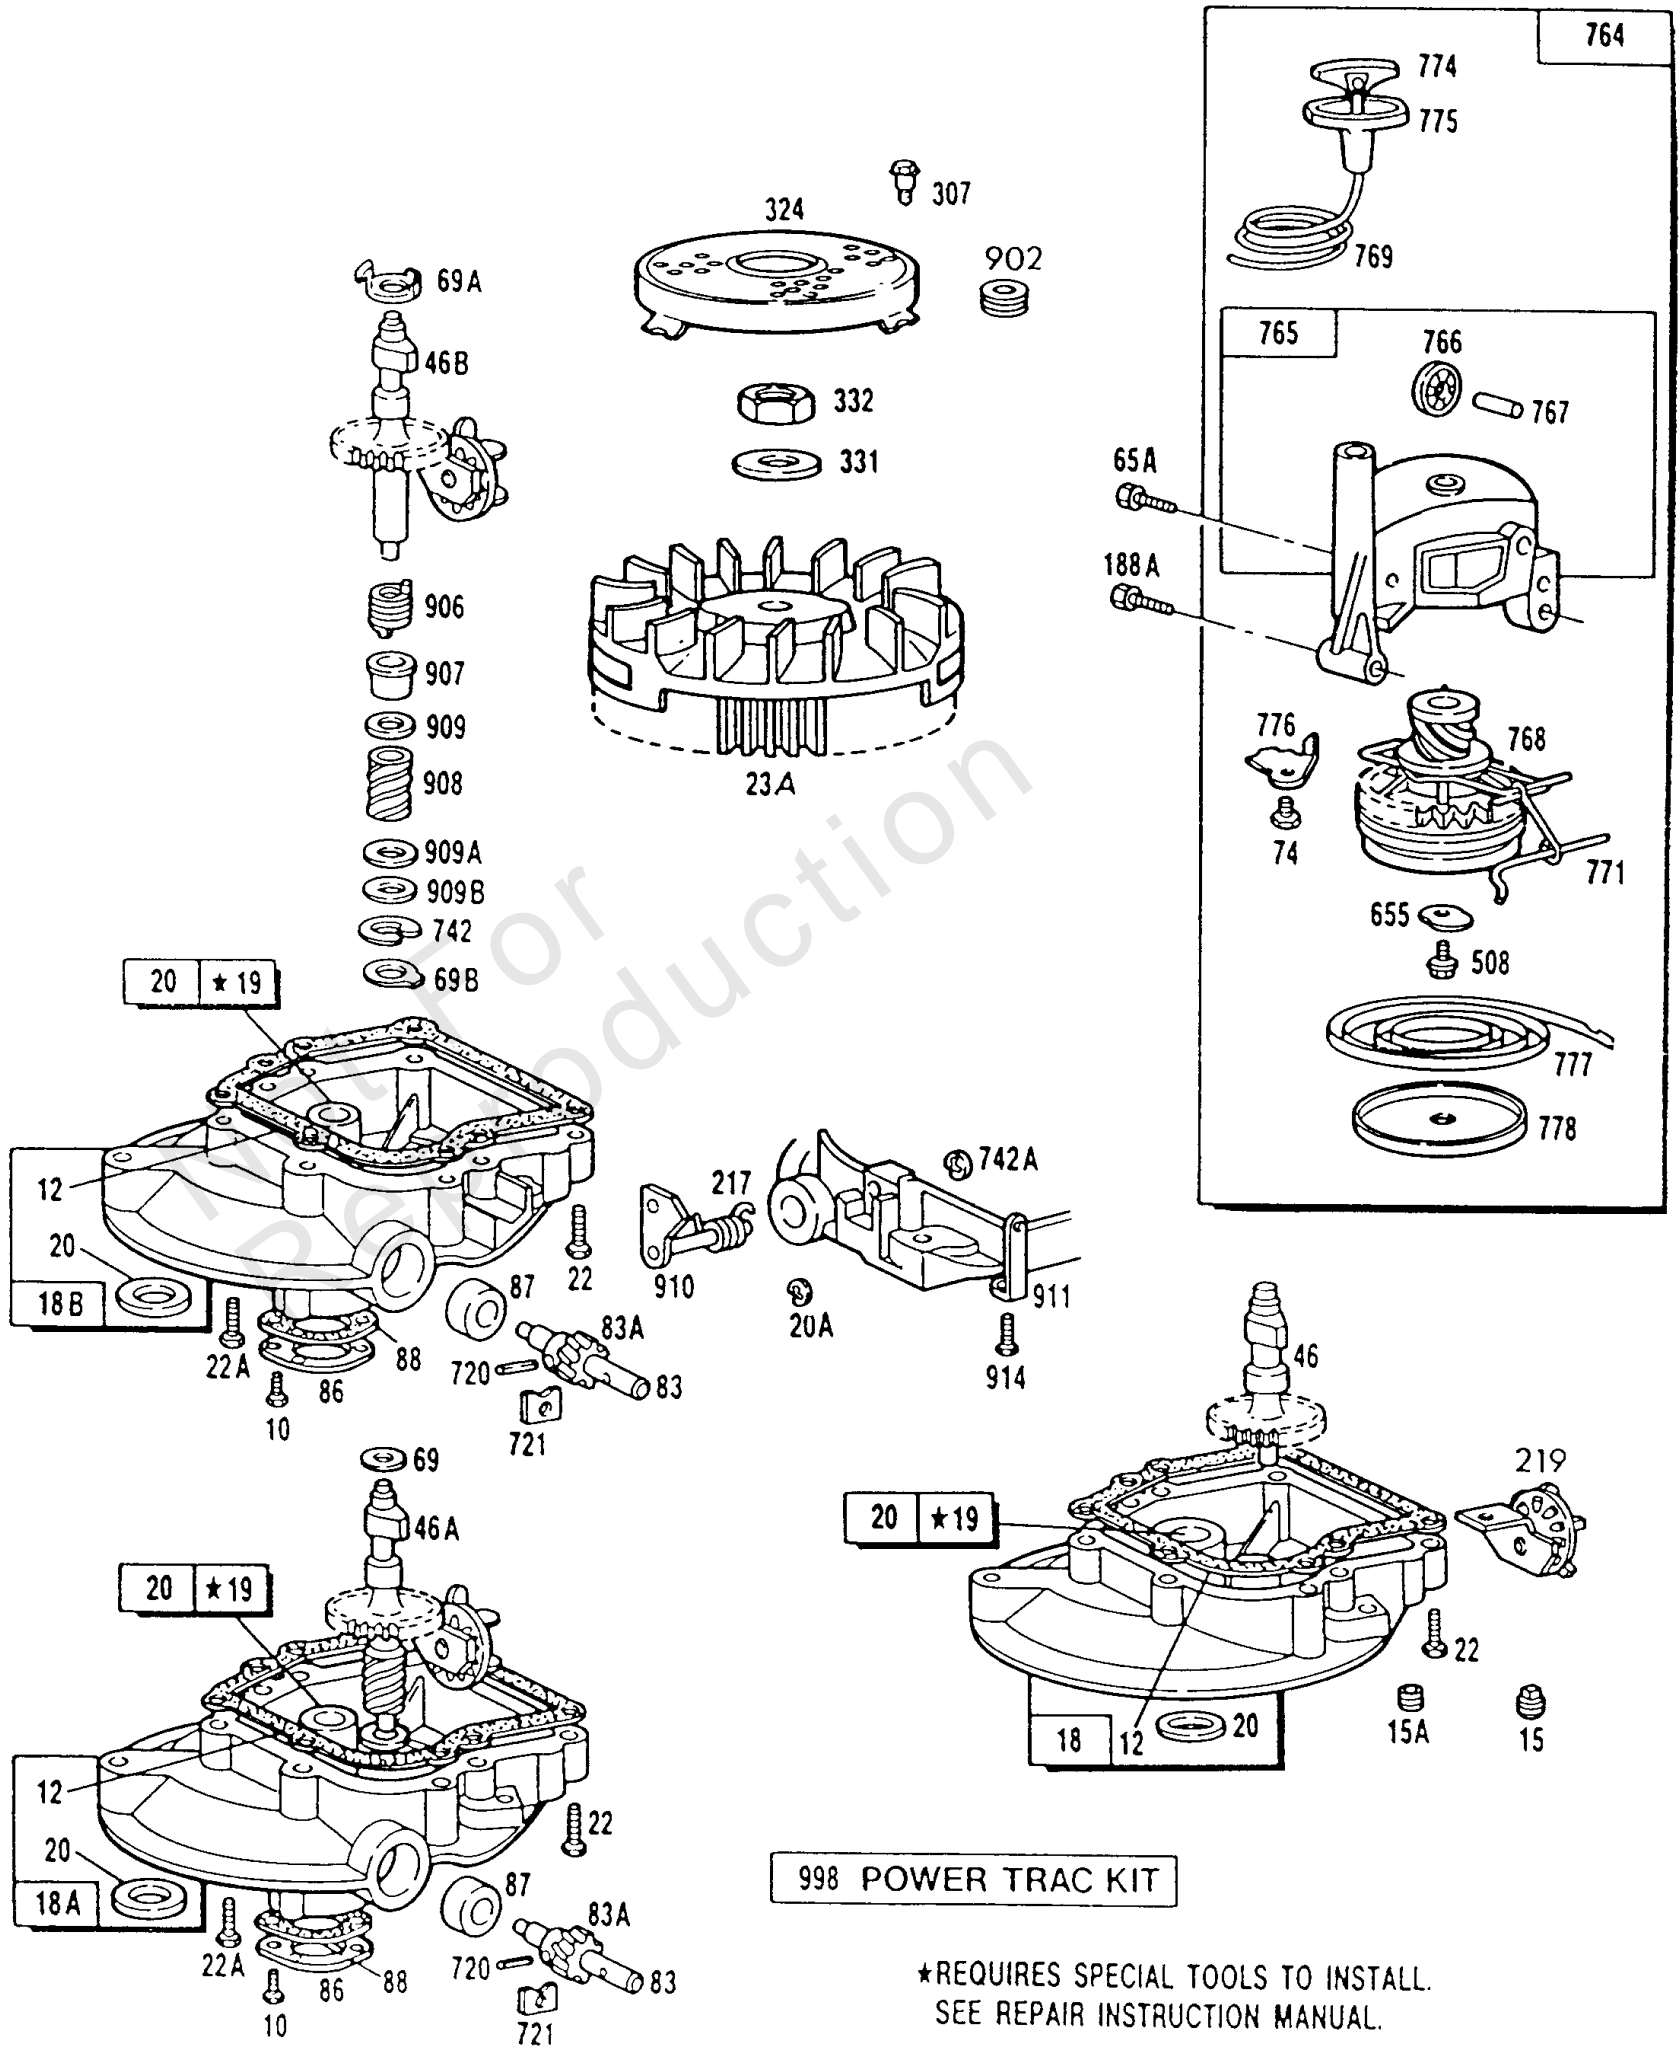

# Parts Manual

Mfg. No: 111702-3054-01

---

<b>Model Components</b>	<b>Page</b>
(3)Sump Bases,Vertical Pull. ....	4
Blower Hsgs,Rewind. ....	8
Carburetor Assy,Air Cleaner. ....	10
Carburetor, Fuel Tank,Brake. ....	14
Cyl,Oil Fill,Piston,Mufflers. ....	18
Fuel Tank Assy,Control Brkt. ....	24
FuelTank,Controls,ElectStart. ....	26
Replacement Engine - US & Canada. ....	30

### (3)Sump Bases, Vertical Pull

REF NO	PART NO	QTY	DESCRIPTION
10	93394		SCREW
12	270833		GASKET, Crankcase -(.015) Included in Gasket Set-Part No. 391662
12	270895		GASKET, Crankcase -(.005) Included in Gasket Set-Part No. 391662
12	270896		GASKET, Crankcase -(.009) Included in Gasket Set-Part No. 391662
15A	93418		PLUG, Oil Drain -(Flush)
15	91084		PLUG, Oil Drain -(3/8)
18B	395392		SUMP, Engine -(Clutch)
18	395384		SUMP, Engine
19	293709		KIT, Bushing/Seal -(PTO Side)
20A	280266		SEAL, Oil
20	391483		SEAL, Oil -(PTO Side)
22	93032		SCREW -(Fuel Tank) (Tank)
23A	394848		FLYWHEEL -(Vertical Pull Starter)
46A	396052		CAMSHAFT -(Clockwise)
46B	396378		CAMSHAFT -(Clutch)
46	395856		CAMSHAFT
65A	93587		SCREW -(1/4-20 X 1)
69B	223228		WASHER, Thrust
69A	223011		WASHER
69	66874		WASHER, Thrust -(11/16 O.D. X 15/32 I.D.)
69	68938		WASHER -Used on Auxiliary Drive P.T.O. Camshaft and is located next to the Worm Gear. (13/16 ODx17/32 ID) Use on Aux Drive PTO.Cam
74	-----		No Nomenclature -Included in Starter Drive Kit-Part No. 395727
83A	231278		GEAR, Drive -(Clockwise)
83	230831		SHAFT, Auxiliary Drive
86	221780		COVER, Drive Gear
87	391484		SEAL, Oil -(1/2 Auxiliary Drive Shaft)
88	270328		GASKET, Drive Gear Cover
188A	93847		SCREW -(Fuel Tank) (Tank)
217	261520		SPRING, Return -(Clutch Lever)
219	394044		GEAR, Governor
307	93926		SCREW
324	223006		SCREEN, Rotating
331	223047		WASHER -(Flywheel)
332	92284		NUT -(Flywheel)
508	93158		SCREW -(1/4-20 X 5/8)