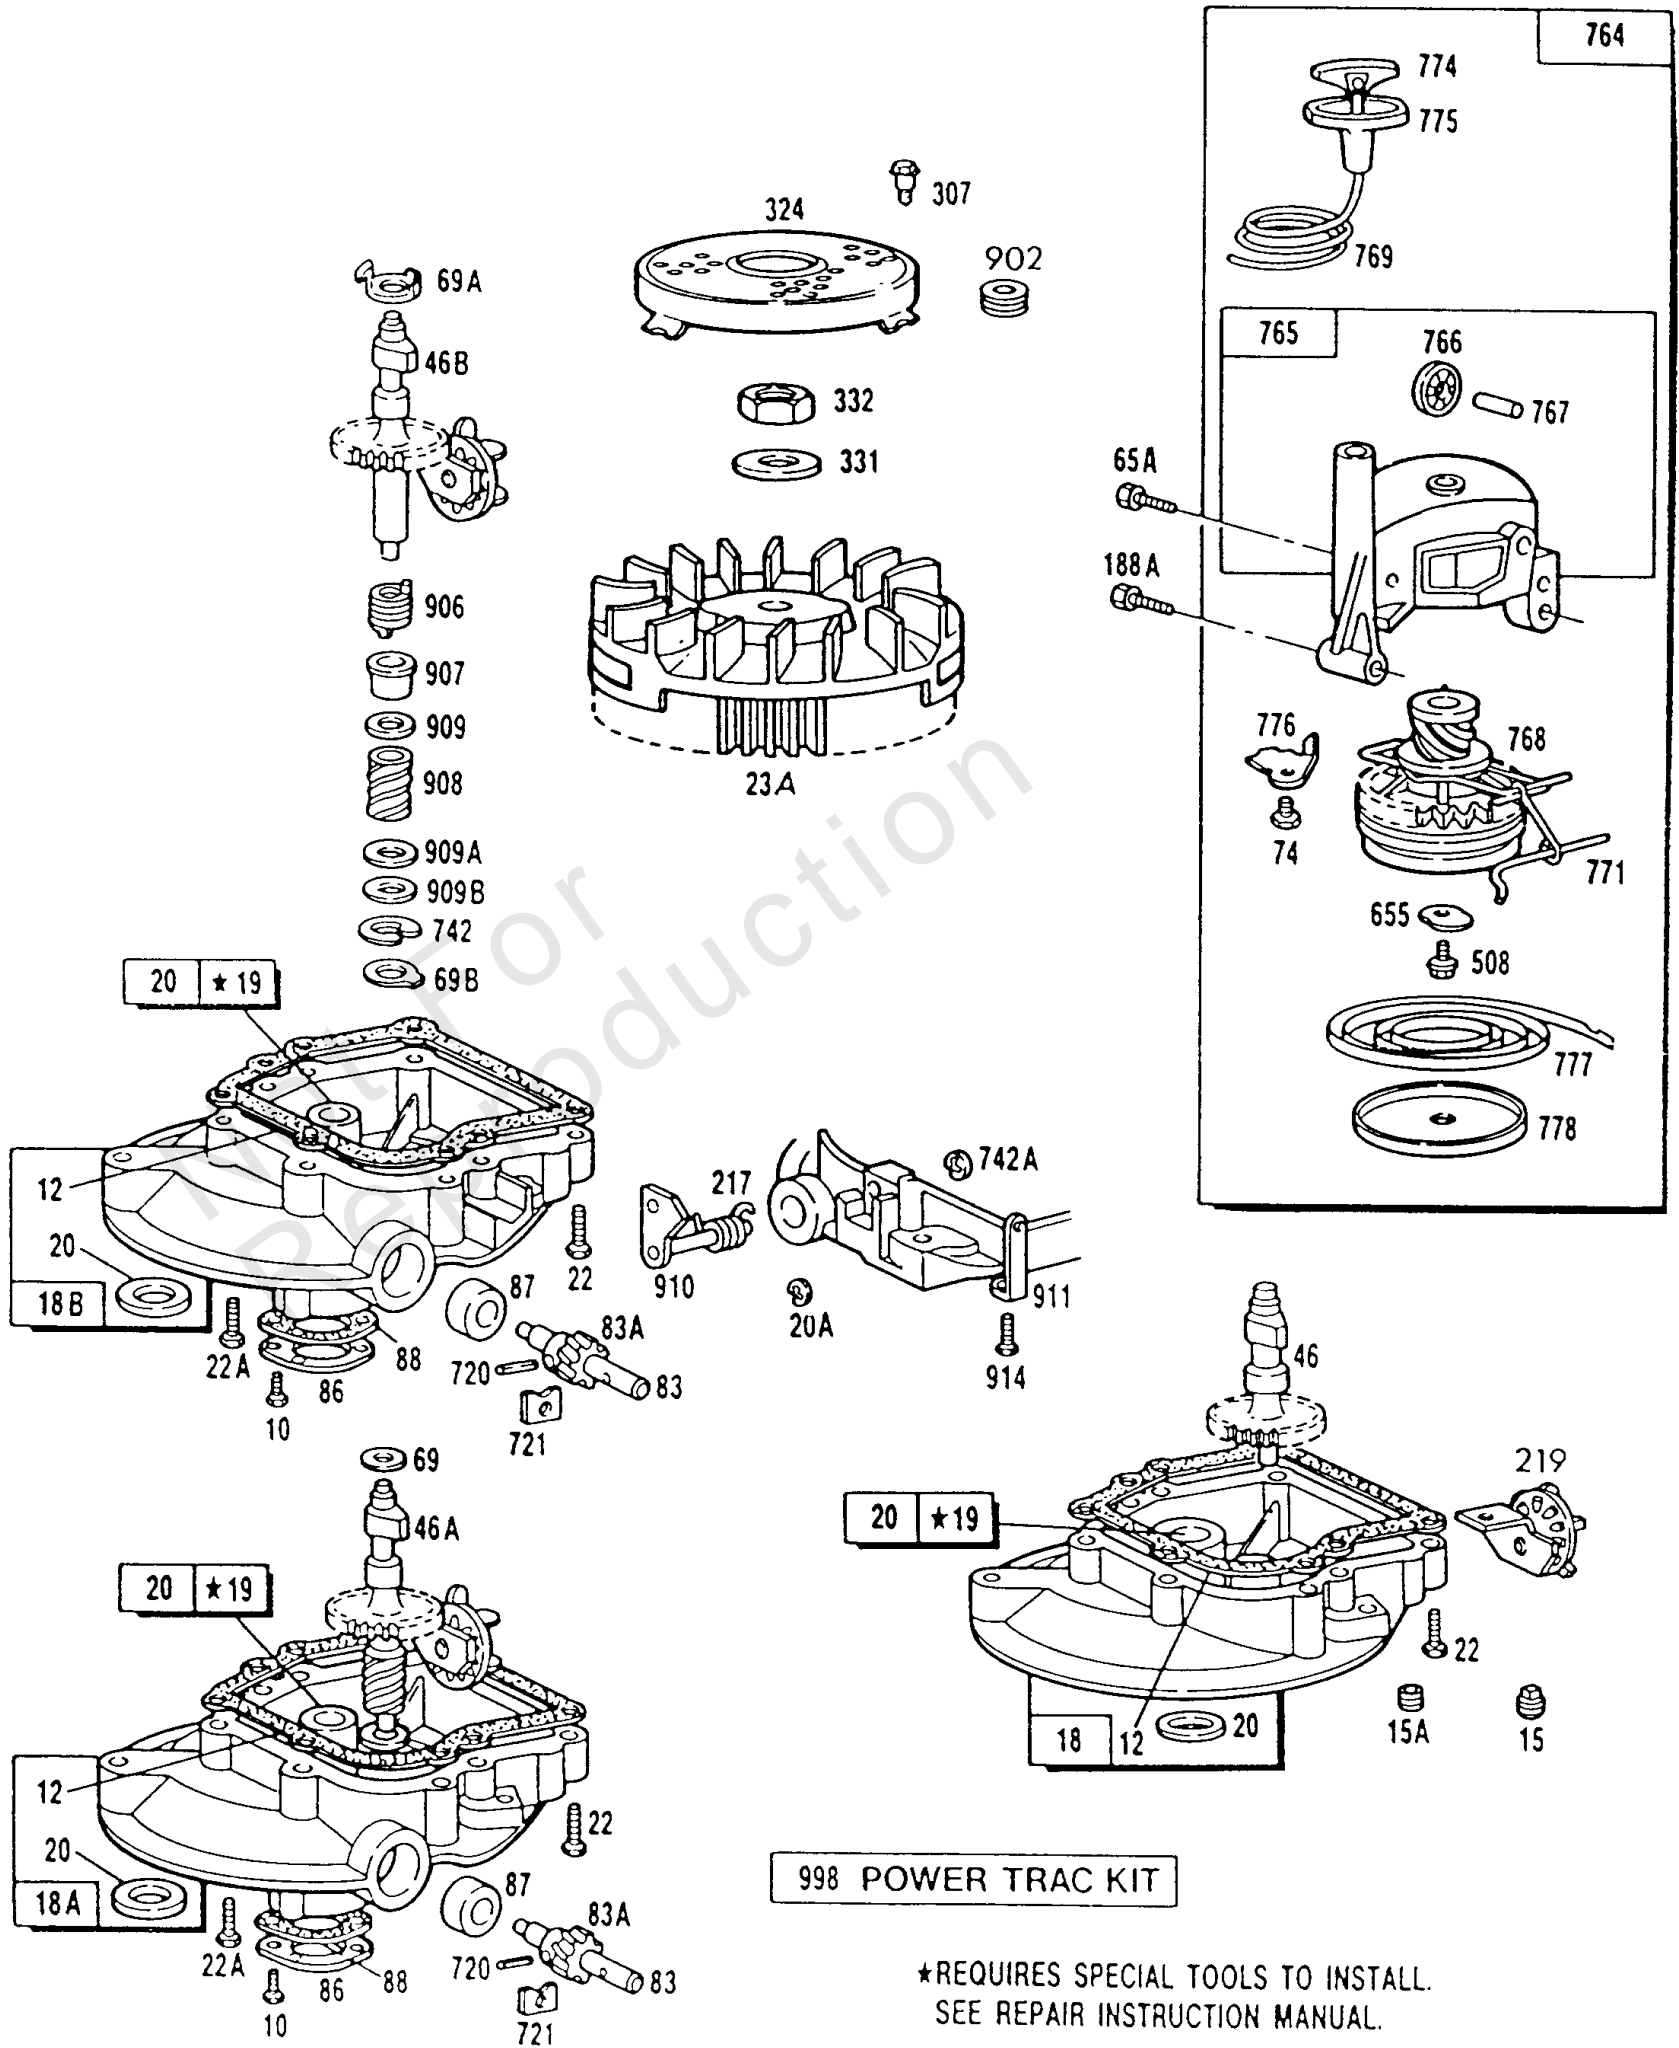

(3) Sump Bases, Vertical Pull

Mfg. No: 111702-3054-01

(3)Sump Bases, Vertical Pull

REF NO	PART NO	QTY	DESCRIPTION
655	222057		ANCHOR, Spring
720	93474		PIN, Shaft
721	221779		STOP, Shaft
742A	93925		RETAINER -(Clutch Lever)
742	93525		RETAINER, E Ring
764	398753		STARTER, Rewind -(48-5/8)
765	398683		HOUSING, Vertical Starter
766	280022		PULLEY, Rope Guide
767	231048		PIN, Retainer -(7/16)
768	395870		PULLEY, Vertical Starter -(81 Rope)
769	66734		ROPE, Starter -(48-5/8) If longer rope is needed, order No. 280399 and cut to required length.
771	299961		CLIP -(Vertical Pull Starter)
774	280121		INSERT, Grip
775	280036		GRIP, Starter Rope
776	222049		GUIDE, Rope
777	390066		SPRING, Vertical Rewind Starter
778	280021		COVER, Vertical Pulley
902	280271		GROMMET
906	261650		SPRING, Torsion
907	394871		SLEEVE, Clutch
908	231220		GEAR, Worm
909B	271312		WASHER, Thrust
909A	271418		WASHER, Thrust
909	271417		WASHER, Thrust
910	394051		LEVER, Control -(Clutch)
911	223009		BRACKET, Clutch
914	93970		SCREW
998	399634		HARNESS, Power