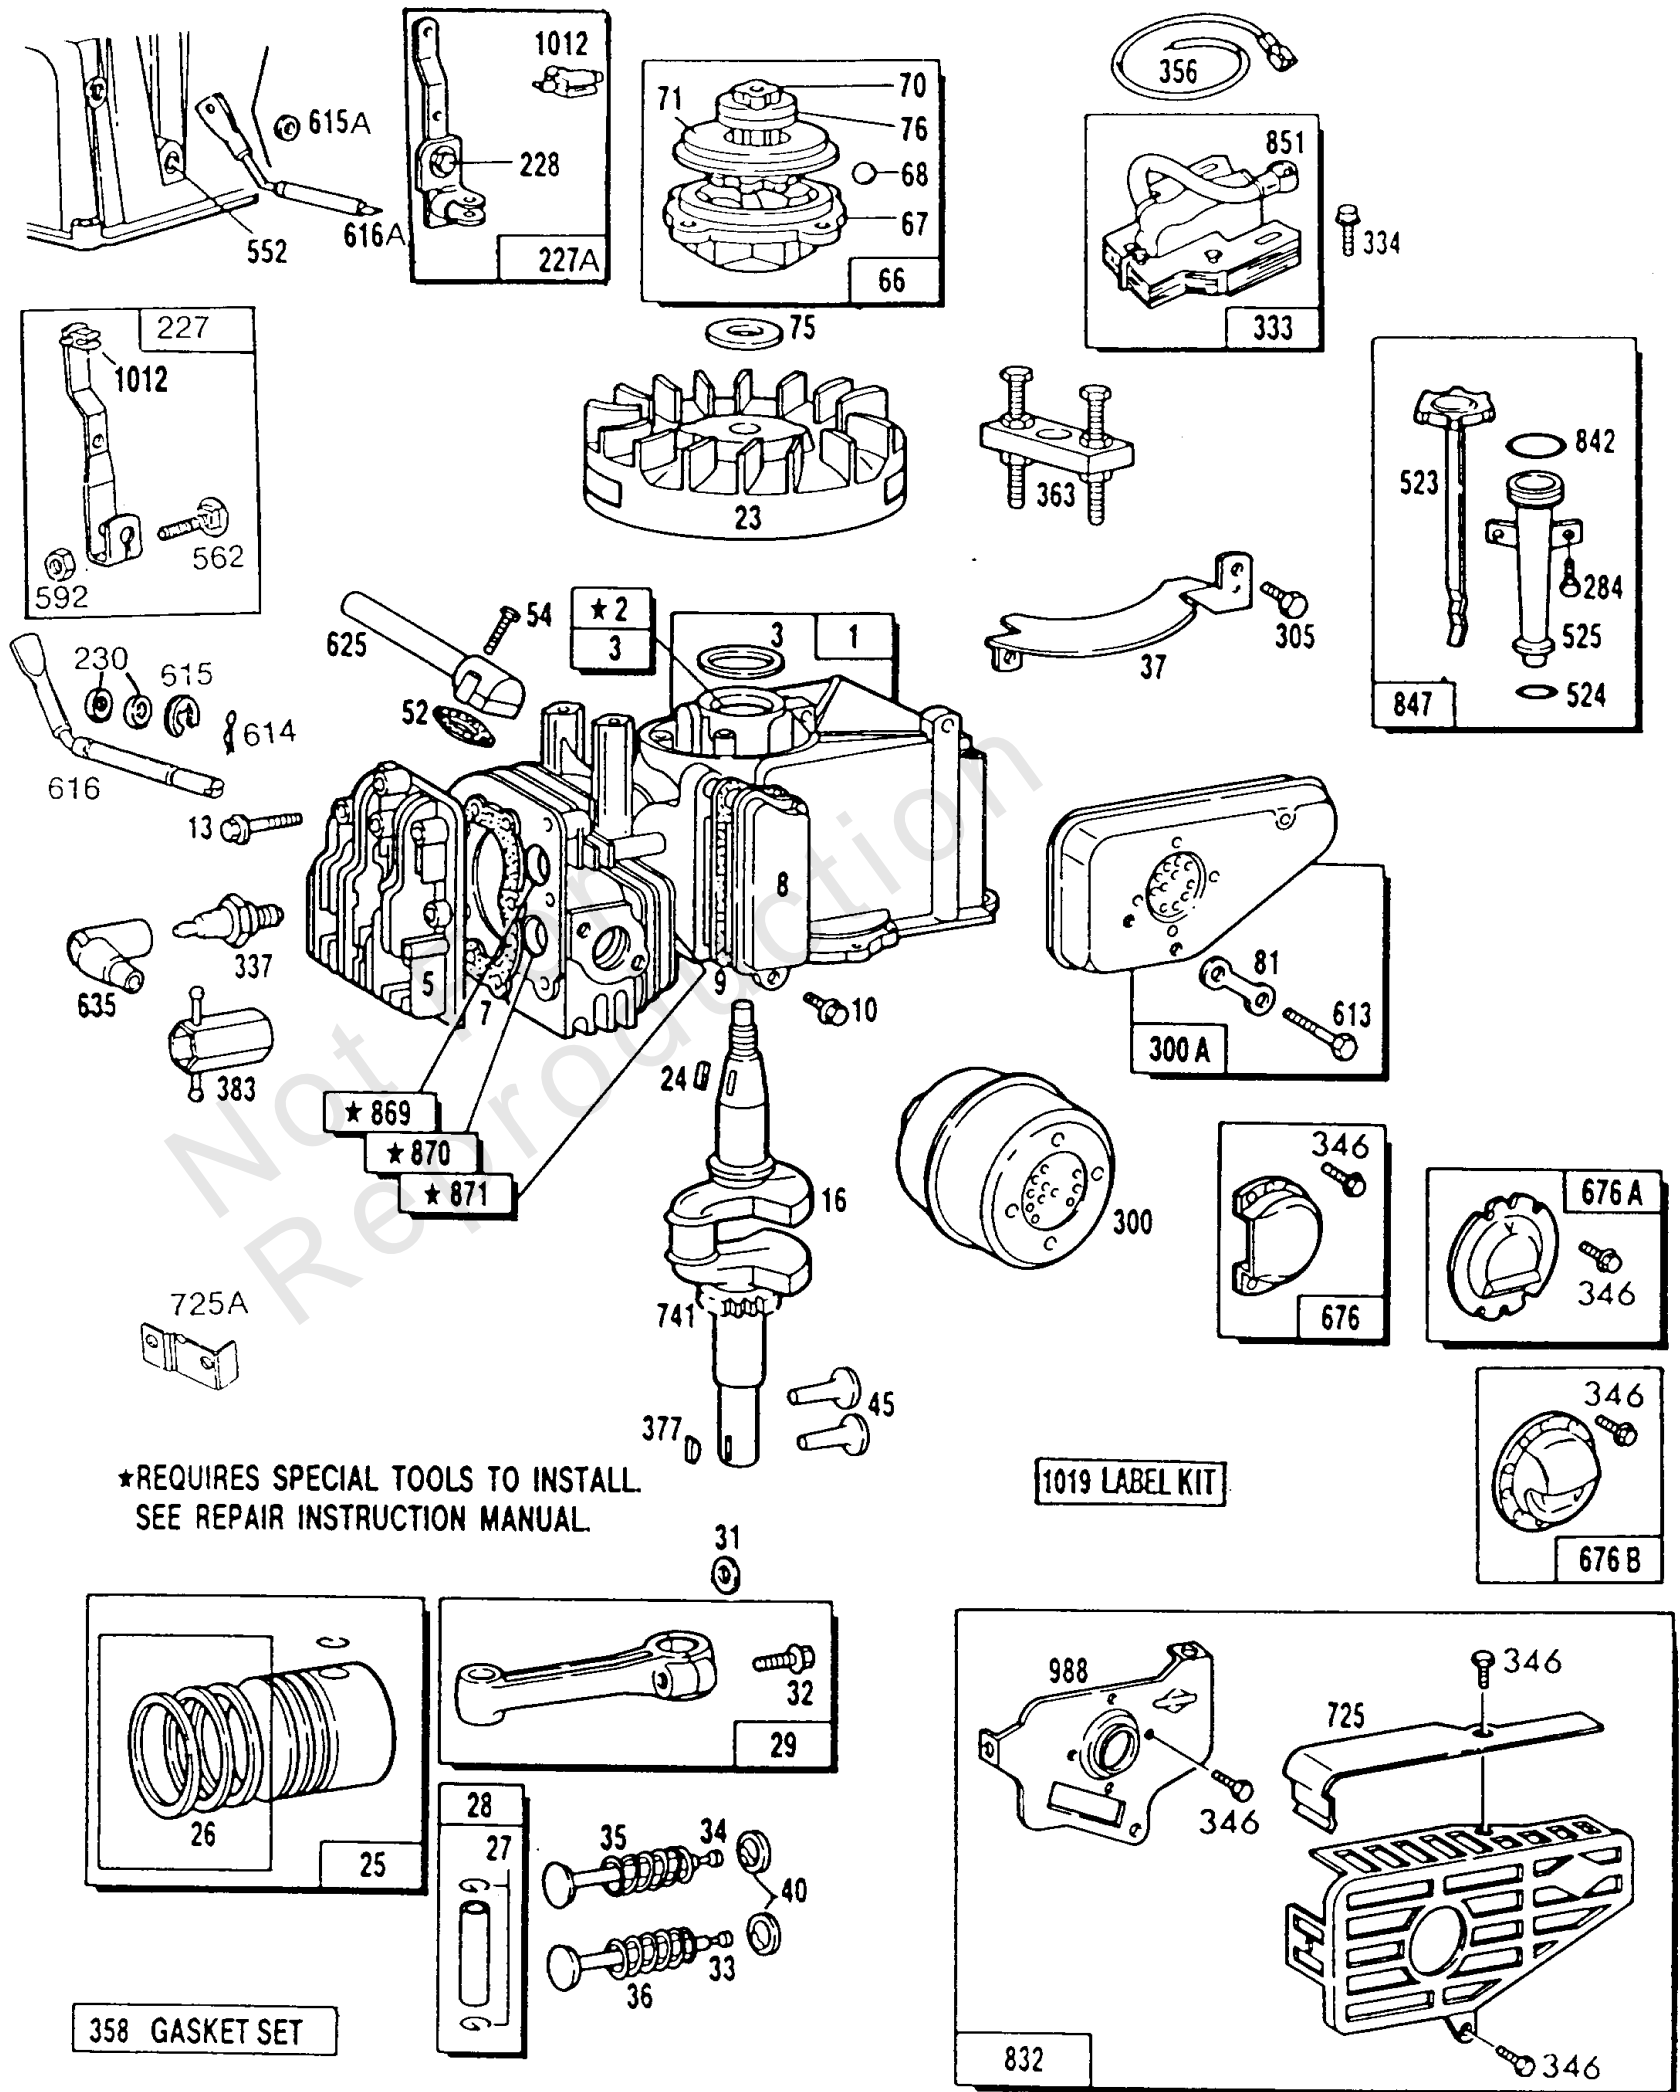

Cyl,Oil Fill,Piston,Mufflers

REF NO	PART NO	QTY	DESCRIPTION
613	93935		SCREW -(Muffler)
614	93306		PIN, Cotter
615	93307		RETAINER, Governor Shaft
616A	394075		CRANK, Governor -(Mechanical Governor)
616	491405		CRANK, Governor
625	397973		STACK, Air
635	66538		BOOT, Spark Plug
676B	396548		DEFLECTOR, Muffler
676A	393756		DEFLECTOR, Muffler -(Side Outlet)
676	393760		DEFLECTOR, Muffler
725A	224451		SHIELD, Heat
725	223725		SHIELD, Heat
741	261533		GEAR, Timing -(Plain Bearing 2 Piece Crankshaft)
832	399637		GUARD, Muffler
842	270920		SEAL, O-Ring -(Dipstick Tube) (Oil Fill)
847	398010		DIPSTICK/TUBE ASSEMBLY -(Rewind Starter) Except when Used on Type Nos. Listed Under Note.
851	221798		TERMINAL, Spark Plug
869	210879		SEAT, Valve -(Intake) -Used Before Code Date 88080100
869	211172		SEAT, Valve -(Intake) -Used After Code Date 88073100
870	211291		SEAT, Valve -(Exhaust)
871	231349		BUSHING-VALVE GUIDE -(Exhaust)
871	63709		BUSHING, Valve Guide -(Intake)
988	223600		BRACKET, Muffler
1012	280414		RETAINER, Link
1019	491081		KIT, Label