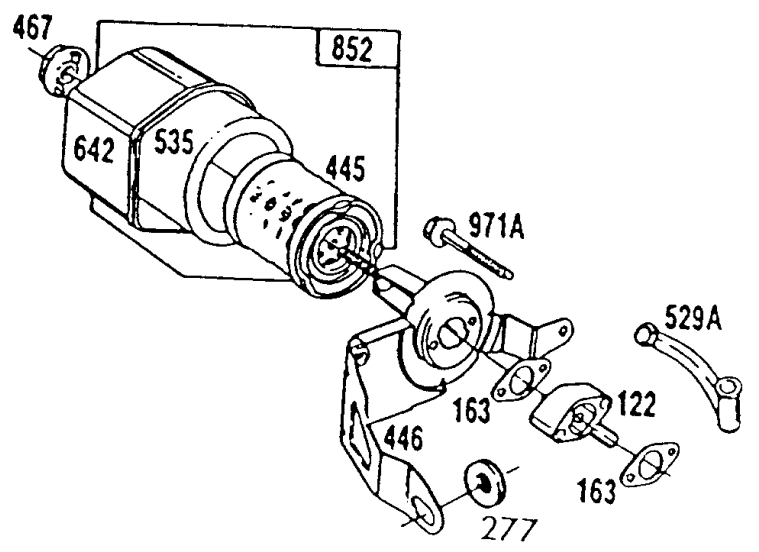

Carburetor, Fuel Tank, Brake

REF NO	PART NO	QTY	DESCRIPTION
95	94098		SCREW -(Throttle Valve)
98	398185		KIT-IDLE SPEED -(Idle Speed) (Lmt 26, 27, 28, 31)
104	231371		PIN, Float Hinge -Included in Carburetor Overhaul Kit-See Ref 121
108	223471		VALVE, Choke
116A	280756		SEAL, O-Ring -(Available In Kit Only) Included in Carburetor Overhaul Kit-See Ref 121
116	-----		No Nomenclature -Included in Carburetor Overhaul Kit-See Ref 121. Included in Carburetor Gasket Set-Part No. 398183
118	398157		VALVE, Needle -(Lms 1,2) See Carburetor Illustration For Location of LMS I.D. Number
118	398670		KIT, Idle Mixture -(Lms 3,4,5,7,10) Included in Carburetor Overhaul Kit-See Ref 121
118	492945		KIT, Idle Mixture -(Lms 11,12,m26) Included in Carburetor Overhaul Kit-See Ref 121
121	398158		KIT, Carburetor Overhaul -(Lms 1,2)
121	398669		KIT, Carburetor Overhaul -(Lms 3,4)
121	490931		KIT, Carburetor Overhaul -(Lms 5,7,10) See Carburetor Illustration For Location of LMS I.D. Number
121	492495		KIT, Carburetor Overhaul -(Lms 11,12,13,14,15,m26)
122	280753		SPACER, Air Cleaner
124	94525		SCREW
125A	491002		CARBURETOR -(Adjustable Needle Valve)
127	-----		No Nomenclature -Included in Carburetor Overhaul Kit-See Ref 121
130	223470		VALVE, Throttle
131	398673		SHAFT, Throttle
133	398187		FLOAT-CARBURETOR
134	398188		KIT-NEEDLE/SEAT -Included in Carburetor Overhaul Kit-See Ref 121
137	-----		No Nomenclature -Included in Carburetor Overhaul Kit-See Ref 121. Included in Carburetor Gasket Set-Part No. 398183
141	398186		SHAFT, Choke
163	271840		GASKET, Air Cleaner
188B	399918		SCREW -(Fuel Tank)
188	398540		SCREW -(Control Bracket)
236	262461		LINK, Lockout
258	94018		SCREW
277	22776		WASHER
423	93758		SCREW -(Rotating Screen)
445	396424		FILTER, Pre Cleaner
446	399940		BASE, Air Cleaner
467	212706		KNOB, Choke Shaft
529A	280701		GROMMET -(Breather)
535	271466		FILTER, Pre Cleaner