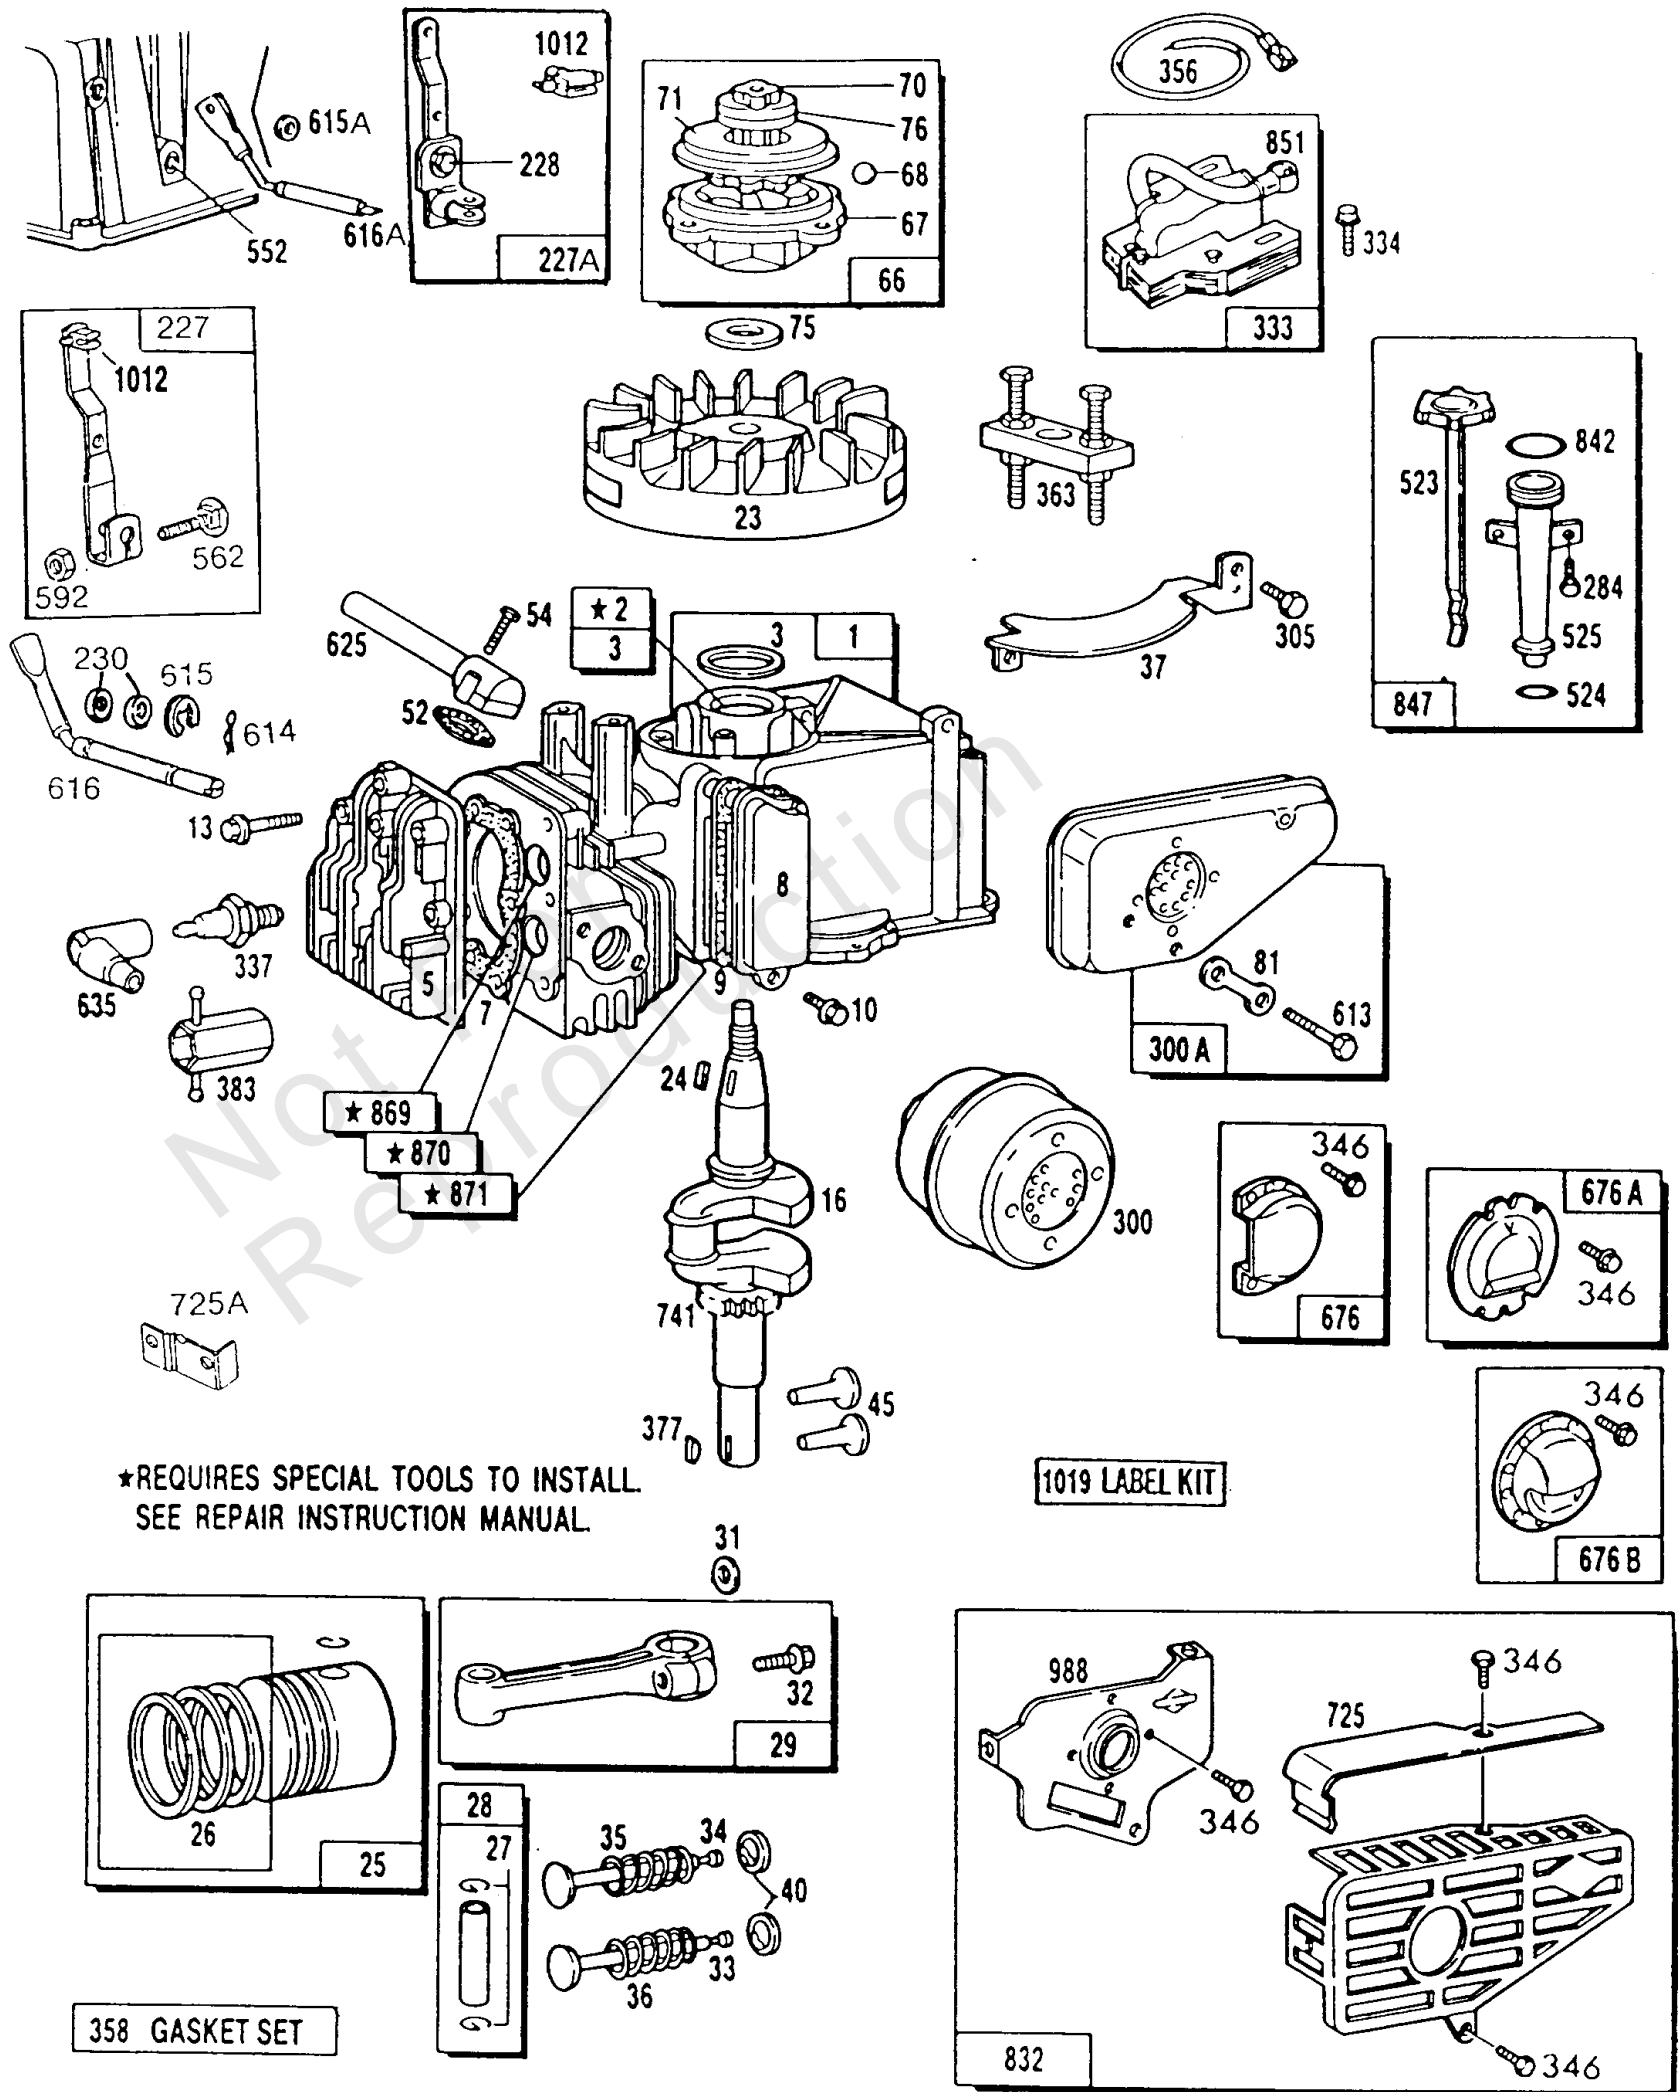

Cyl,Oil Fill,Piston,Mufflers

REF NO	PART NO	QTY	DESCRIPTION
45	261250		TAPPET, Valve
52	270844		GASKET, Intake -Included in Gasket Set-Part No. 391662
54	93485		SCREW
66	399671		CLUTCH-STARTER -(Uses Rubber Coated Retainer Washer-Ref. 71)
67	394897		HOUSING, Clutch
68	63770		BALL, Clutch
70	298436		RATCHET, Clutch
71	221653		WASHER
71	394506		COVER, Ratchet -(Rubber Coated)
75	220865		WASHER -(Heavy Flywheel)
76	68238		SEAL, Ratchet
81	223256		LOCK, Rod Screw
227A	396504		LEVER, Governor Control -(Mechanical Governor)
227	491482		LEVER, Governor Control
228	93758		SCREW -(Rotating Screen)
230	220680		WASHER
284	94073		SCREW
300A	394644		MUFFLER
300	394569		MUFFLER -(Lo Tone)
305	94153		SCREW
333	398593		ARMATURE, Magneto -(Magnetron Ignition)
334	93381		SCREW
337	293918		PLUG, Spark
337	298809		PLUG, Spark
337	492167		PLUG, Spark
337	802592		PLUG, Spark -(Resistor)
346	93705		SCREW -(8-32 X 3/8)
356	398808		WIRE, Stop -(Cut To Required Length)
358	391662		GASKET SET, Engine
363	19069		PULLER, Flywheel
377	93065		KEY, Woodruff -(#6)
383	89838		WRENCH, Spark Plug
523	398012		DIPSTICK -(Rewind Starter) Except when Used on Type Nos. Listed Under Note
524	271485		SEAL, O-Ring -(Dipstick Tube) (Oil Fill)
525	280504		TUBE, Dipstick -(Rewind Starter) Expect when Used on Type Nos. Listed Under Note.
552	230732		BUSHING, Governor Crank -(3/16 I.D.)
562	92613		BOLT -(Governor Lever)
592	231082		NUT -(Governor Control)