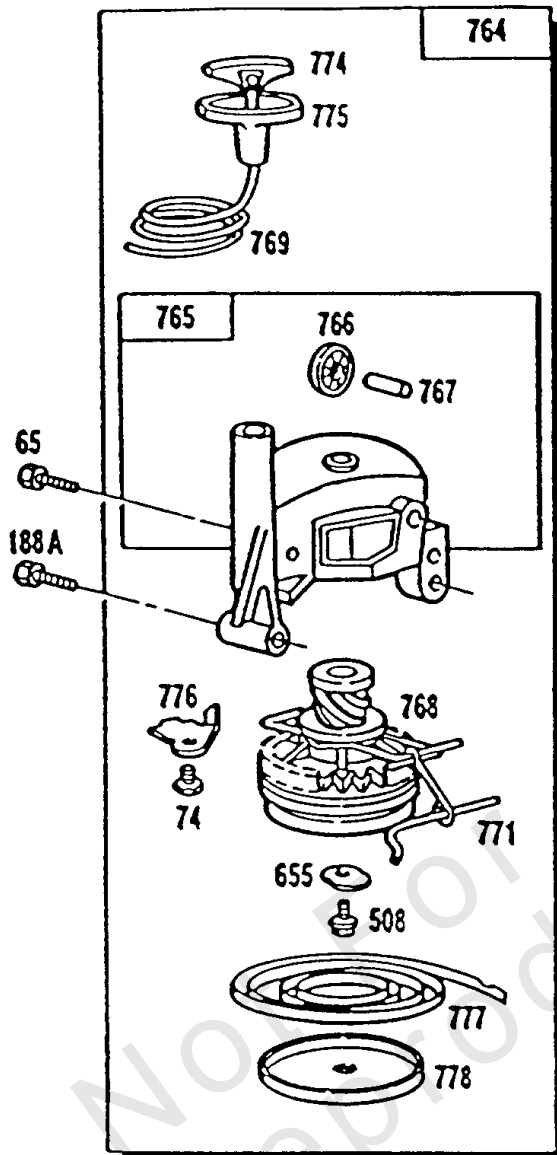

- 906
- 907
- 909
- 908
- 909A
- 909B
- 742
- 698

998 POWER TRAC KIT

*REQUIRES SPECIAL TOOLS TO INSTALL
SEE REPAIR INSTRUCTION MANUAL