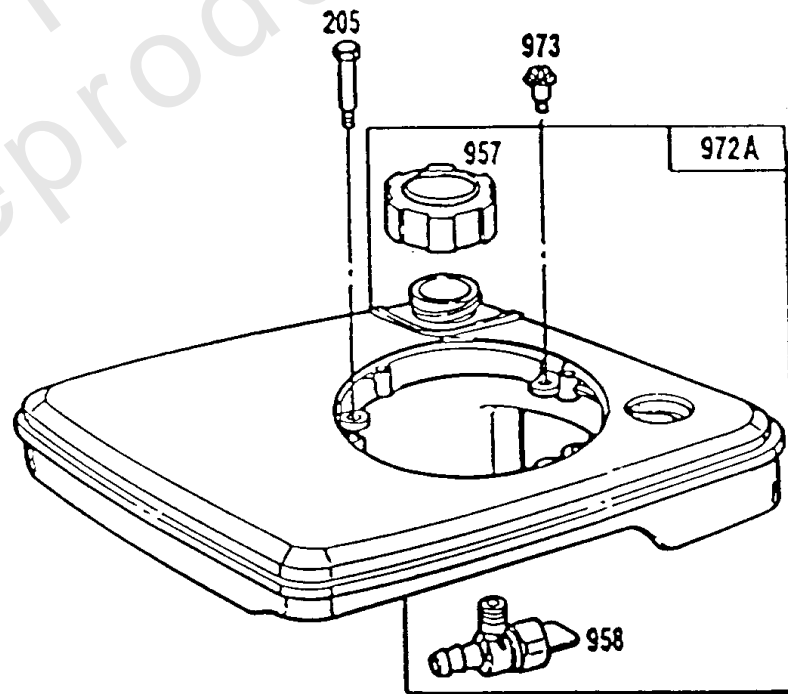

REF. 972A
FUEL TANKS FOR ENGINES WITH VERTICAL PULL OR ELECTRIC STARTERS.

COLOR	BLACK	GREY	AMER. RED(I/C)	SUN YELLOW	LIGHT FAWN
PART NO.	490623	492879	490805		491134