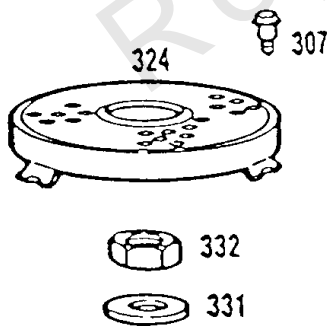

- 906
- 907
- 909
- 908
- 909A
- 909B
- 742
- 698

998 POWER TRAC KIT

*REQUIRES SPECIAL TOOLS TO INSTALL
SEE REPAIR INSTRUCTION MANUAL