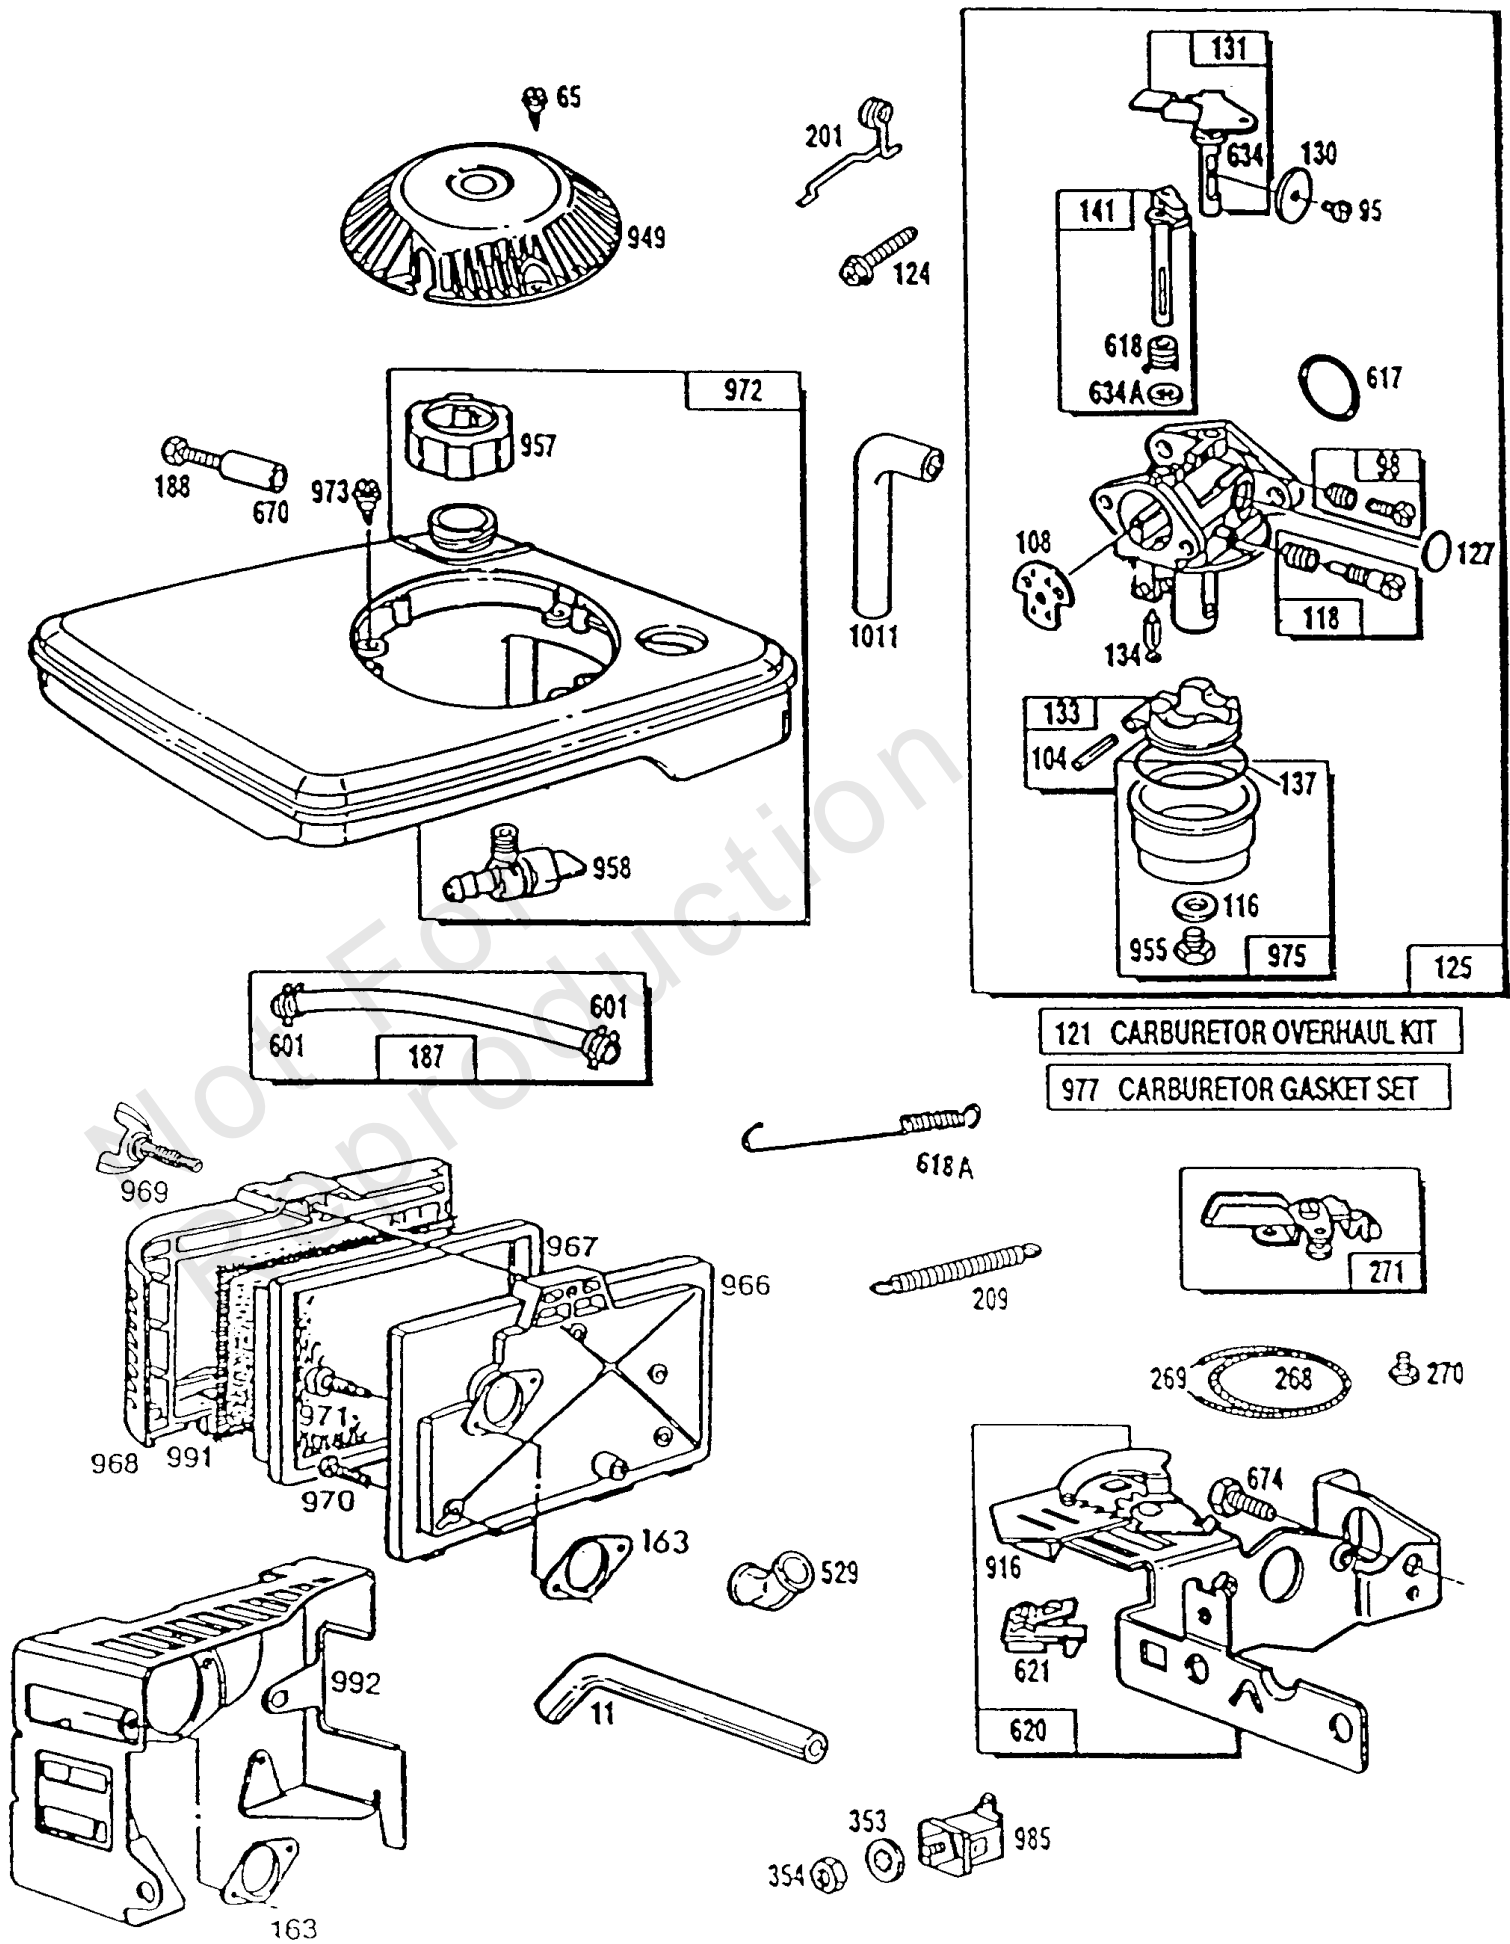

FuelTank Assy,A/C,Carburetor

REF NO	PART NO	QTY	DESCRIPTION
977	490937		SET, Carburetor Gasket -(Lms 11)
985	398525		INSULATOR
991	399039		FILTER, Pre Cleaner
992	223596		COVER, Air Cleaner
1011	280786		TUBE, VENT

Not For Reproduction