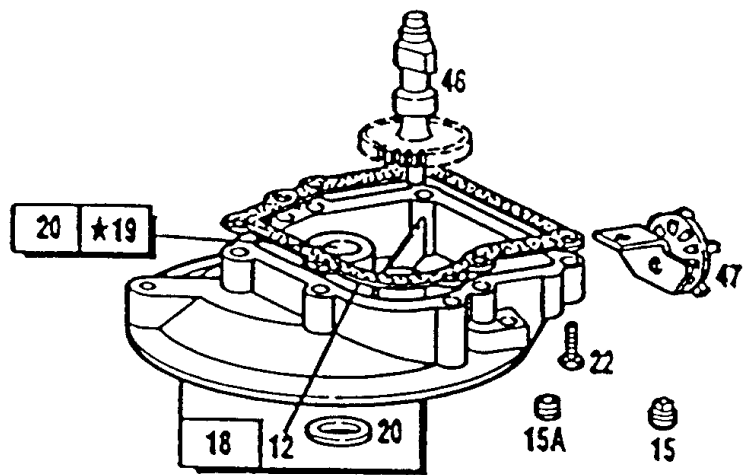

Sump Bases, Vertical Pull

REF NO	PART NO	QTY	DESCRIPTION
10	93394		SCREW
12	270833		GASKET, Crankcase -(.015) Included in Gasket Set-Part No. 298989
12	270895		GASKET, Crankcase -(.005) Included in Gasket Set-Part No. 298989
12	270896		GASKET, Crankcase -(.009) Included in Gasket Set-Part No. 298989
15A	94613		PLUG, Oil Drain -(Flush)
15	91084		PLUG, Oil Drain -(3/8)
18B	395392		SUMP, Engine -(Clutch)
18	395384		SUMP, Engine
19	293709		KIT, Bushing/Seal -(PTO Side)
20A	280266		SEAL, Oil
20	391483		SEAL, Oil -Included in Gasket Set-Part No. 298989
22	93032		SCREW -(Fuel Tank) (Tank)
23A	394848		FLYWHEEL -(Vertical Pull Starter) Used on Vertical Pull
46A	396197		CAMSHAFT -(Clockwise)
46B	395334		CAMSHAFT -(Clutch)
46	394800		CAMSHAFT -(Metal)
46	493747		CAMSHAFT -(Plastic)
47	491688		SLINGER, Governor/Oil
65	94058		SCREW -(Rewind Starter)
69A	223225		WASHER
69B	223228		WASHER, Thrust
69	68938		WASHER -(13/16 ODx17/32 ID) Use on Aux Drive PTO.Cam
74	93490		SCREW -Included in Starter Drive Kit-Part No. 395727
83A	231278		GEAR, Drive -(Clockwise)
83	230831		SHAFT, Auxiliary Drive
86	221780		COVER, Drive Gear
87	391484		SEAL, Oil -(1/2 Auxiliary Drive Shaft)
88	270328		GASKET, Drive Gear Cover -Included in Gasket Set-Part No. 298989
188A	93847		SCREW -(Fuel Tank) (Tank)
217	261520		SPRING, Return -(Clutch Lever)
307	93490		SCREW -(Rotating Screen)
324	223006		SCREEN, Rotating

Footnotes:

To Replace Crankshaft Gear Pin, Order Part No. 230978

998 POWER TRAC KIT

★REQUIRES SPECIAL TOOLS TO INSTALL
SEE REPAIR INSTRUCTION MANUAL