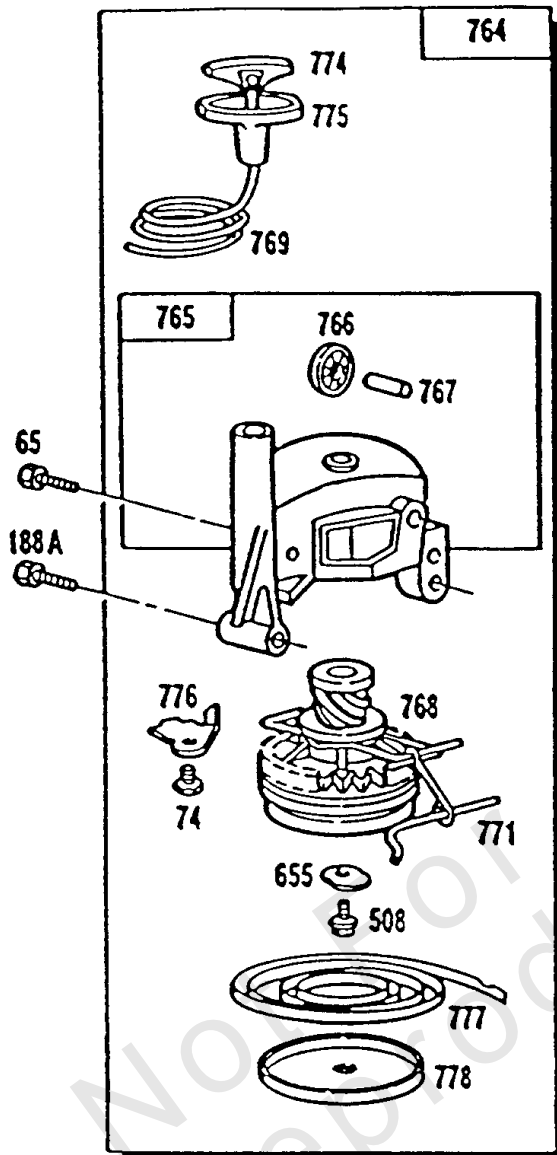

Sump Bases, Vertical Pull

REF NO	PART NO	QTY	DESCRIPTION
10	93394		SCREW
12	270833		GASKET, Crankcase -(.015) Included in Gasket Set-Part No. 298989
12	270895		GASKET, Crankcase -(.005) Included in Gasket Set-Part No. 298989
12	270896		GASKET, Crankcase -(.009) Included in Gasket Set-Part No. 298989
15A	94613		PLUG, Oil Drain -(Flush)
15	91084		PLUG, Oil Drain -(3/8)
18B	395392		SUMP, Engine -(Clutch)
18	395384		SUMP, Engine
19	293709		KIT, Bushing/Seal -(PTO Side)
20A	280266		SEAL, Oil
20	391483		SEAL, Oil -Included in Gasket Set-Part No. 298989
22	93032		SCREW -(Fuel Tank) (Tank)
23A	394848		FLYWHEEL -(Vertical Pull Starter) Used on Vertical Pull
46A	396197		CAMSHAFT -(Clockwise)
46B	395334		CAMSHAFT -(Clutch)
46	394800		CAMSHAFT -(Metal)
46	493747		CAMSHAFT -(Plastic)
47	491688		SLINGER, Governor/Oil
65	94058		SCREW -(Rewind Starter)
69A	223225		WASHER
69B	223228		WASHER, Thrust
69	68938		WASHER -(13/16 ODx17/32 ID) Use on Aux Drive PTO.Cam
74	93490		SCREW -Included in Starter Drive Kit-Part No. 395727
83A	231278		GEAR, Drive -(Clockwise)
83	230831		SHAFT, Auxiliary Drive
86	221780		COVER, Drive Gear
87	391484		SEAL, Oil -(1/2 Auxiliary Drive Shaft)
88	270328		GASKET, Drive Gear Cover -Included in Gasket Set-Part No. 298989
188A	93847		SCREW -(Fuel Tank) (Tank)
217	261520		SPRING, Return -(Clutch Lever)
307	93490		SCREW -(Rotating Screen)
324	223006		SCREEN, Rotating

Footnotes:

To Replace Crankshaft Gear Pin, Order Part No. 230978

998 POWER TRAC KIT

★REQUIRES SPECIAL TOOLS TO INSTALL
SEE REPAIR INSTRUCTION MANUAL