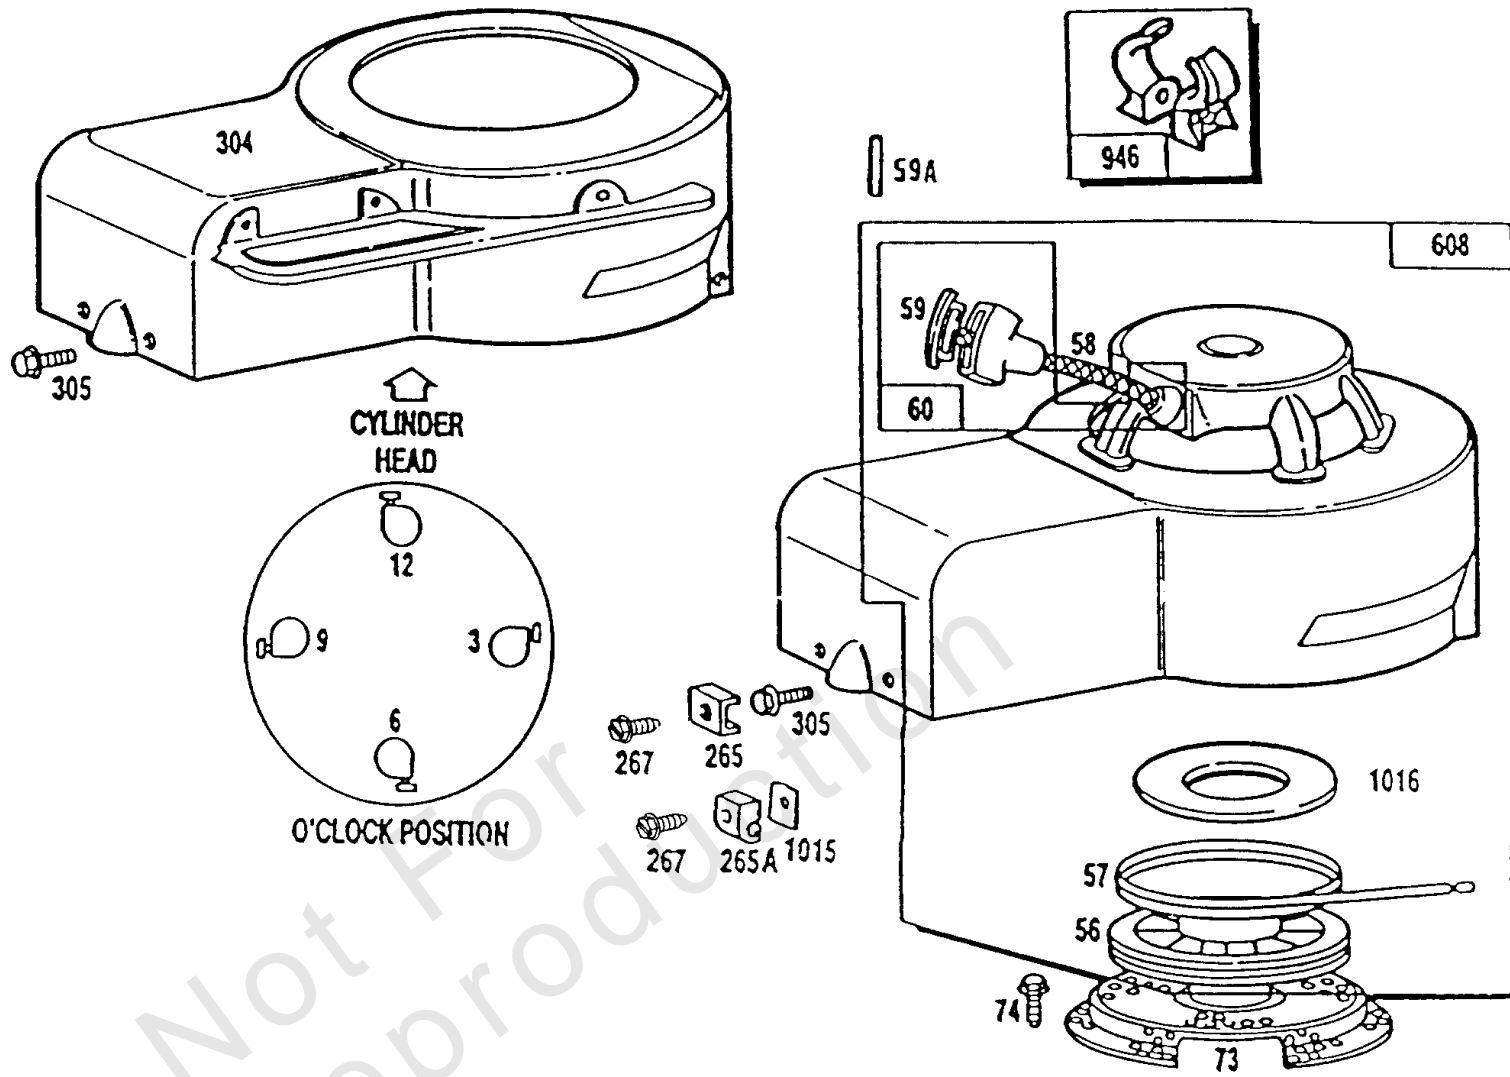

Not For  
Reproduction

REWIND STARTER ASSEMBLIES FOR BAND BRAKE

ROPE LENGTH	CLOCK POSITIONS					
	1	5	6	9	11	12
82"			*398909			
88-5/8"	490786	399234	*399353	399872	490813	398983

\*For Specials, See Text Ref. 608.

### Footnotes:

To Replace Crankshaft Gear Pin, Order Part No. 230978