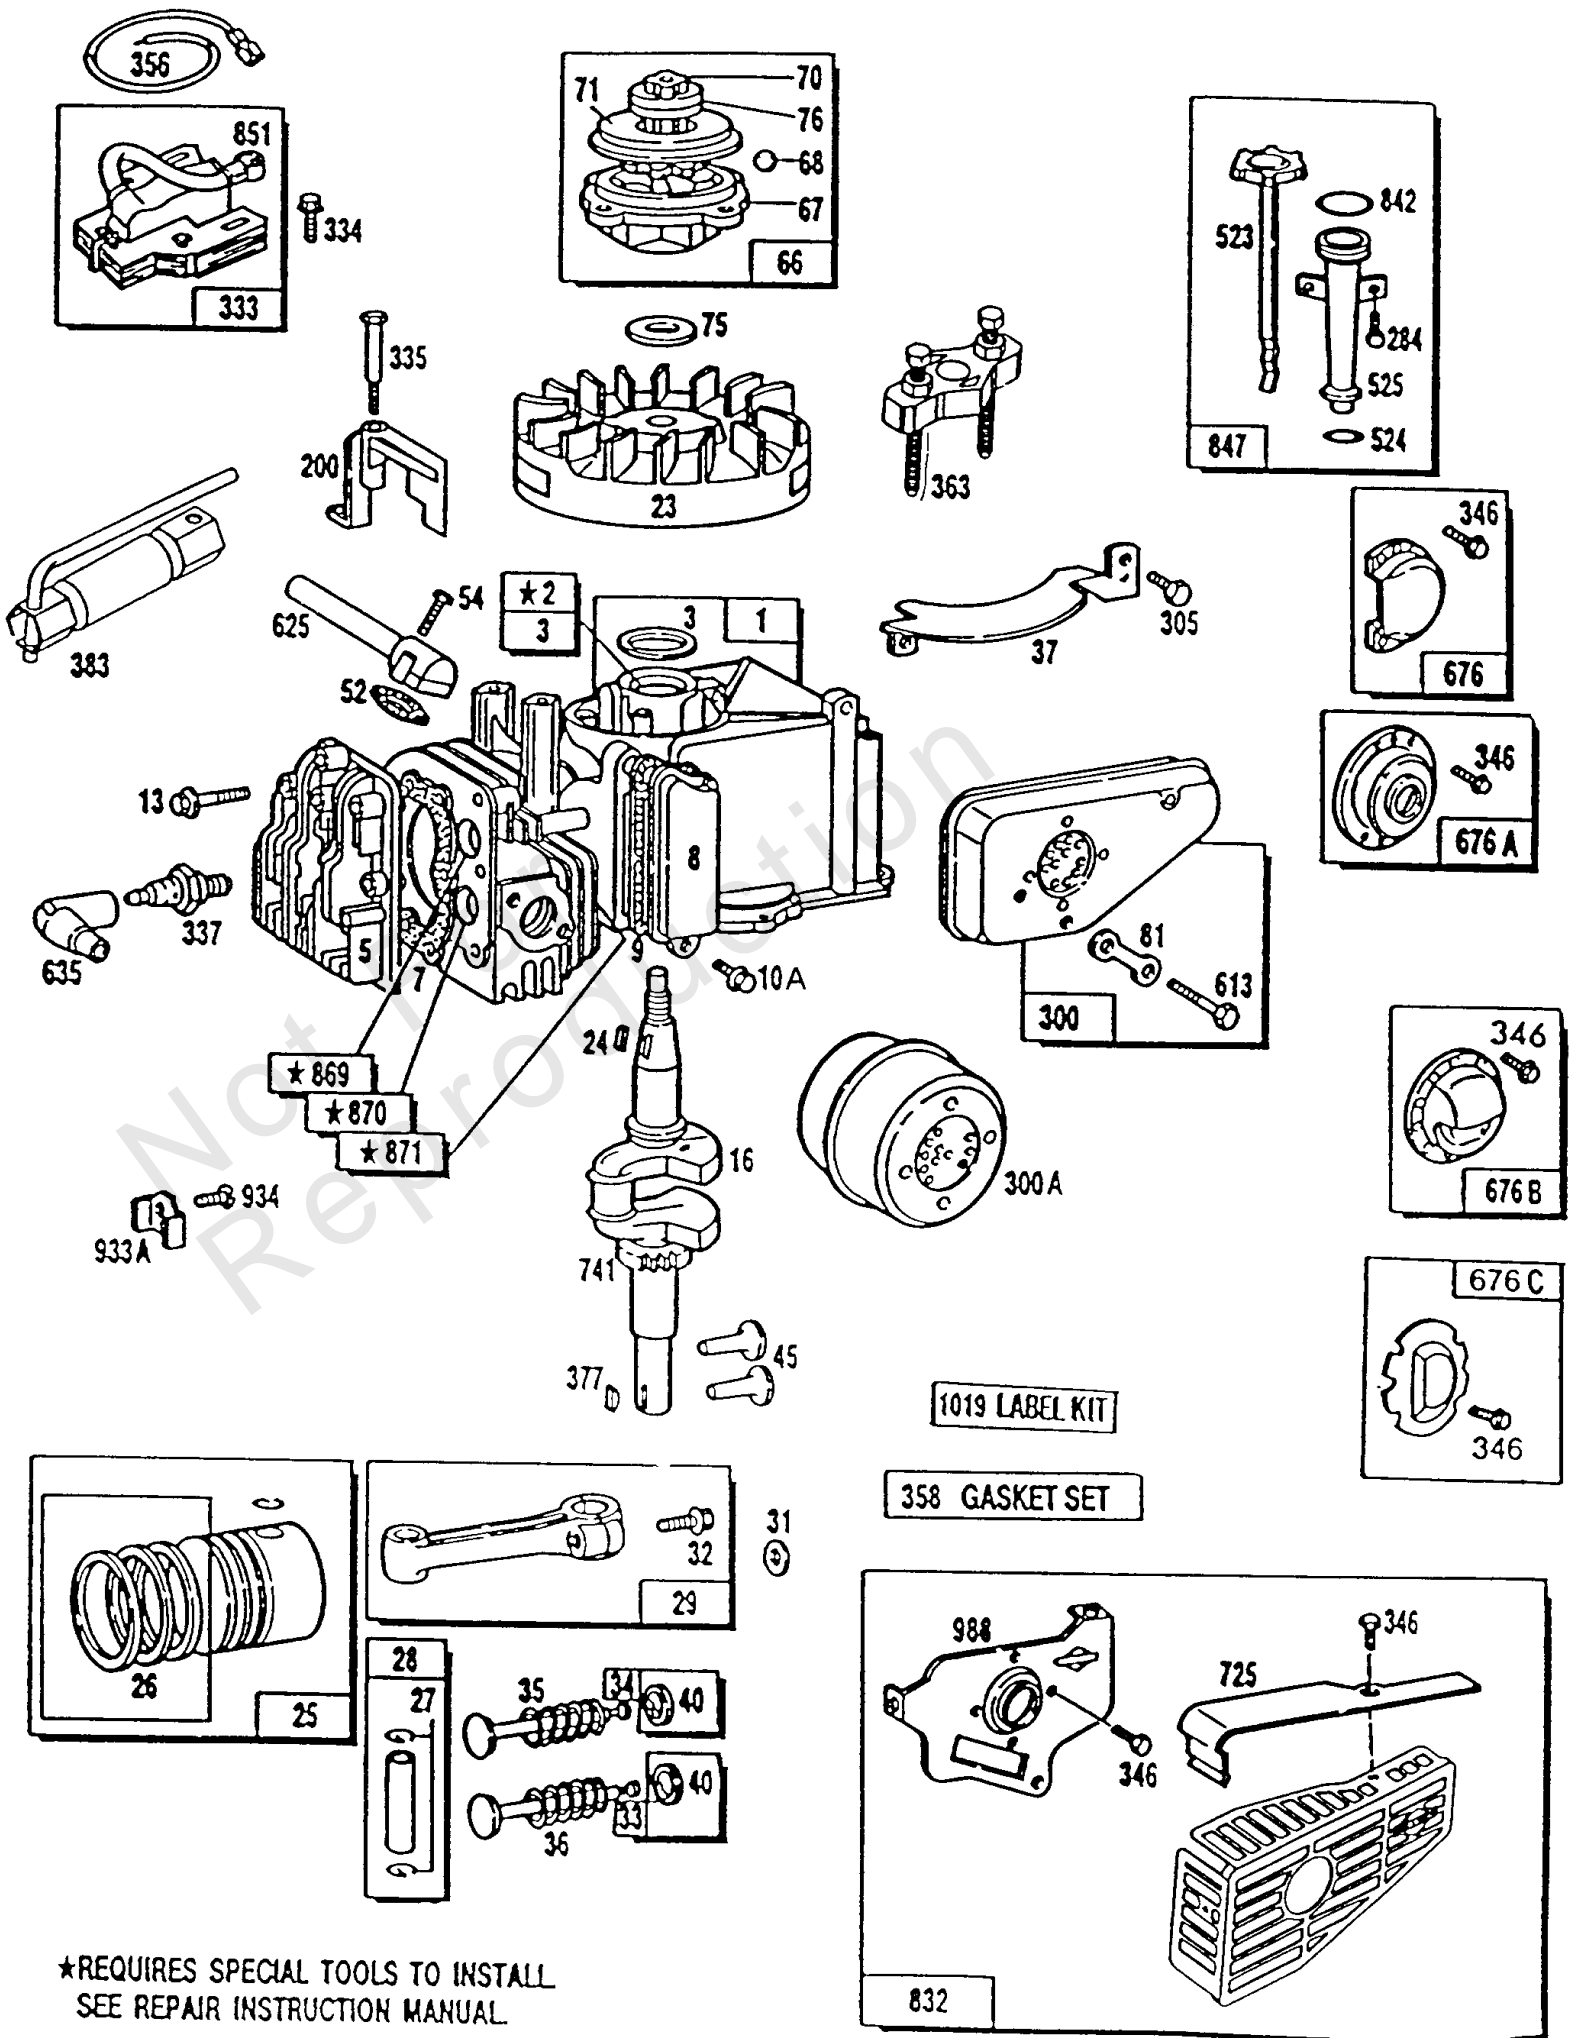

## Cyl Head,Cylinder,Piston

REF NO	PART NO	QTY	DESCRIPTION
1	399164		CYLINDER ASSEMBLY -(Air Vane)
2	293708		KIT, Bushing/Seal -(Plain Bearing)
3	299819		SEAL, Oil -(Plain Bearing) Included in Gasket Set-Part No. 298989
5	213012		HEAD, Cylinder
7	270341		GASKET, Cylinder Head
8	298383		BREATHER ASSEMBLY
9	270239		GASKET, Rocker Cover -Included in Gasket Set-Part No. 298989
10A	93394		SCREW
13	93111		SCREW -(15/16)
13	93772		STUD -(15/16)
16	492748		CRANKSHAFT -To Replace Crankshaft Gear Pin, Order Part No. 230978
16	494564		CRANKSHAFT -Used After Code Date 91063000
23	395653		FLYWHEEL
24	222698		KEY, Flywheel
25	298904		PISTON ASSEMBLY -(Standard)
25	298905		PISTON ASSEMBLY -(.010 Oversize)
25	298906		PISTON ASSEMBLY -(.020 Oversize)
25	298907		PISTON ASSEMBLY -(.030 Oversize)
26	298982		RING SET-STD -(Standard)
26	298983		SET, Ring -(.010 Oversize)
26	298984		RING SET-020 -(.020 Oversize)
26	298985		SET, Ring -(.030 Oversize)
26	299742		SET, Ring -(Standard)
27	26026		LOCK, Piston Pin
28	298908		PIN, Piston -(.005 Oversize)
28	298909		PIN, Piston
29	294201		ROD, Connecting -For Connecting Rod With .020 Undersize Crankpin Bore-Order No. 296079
31	222282		WASHER
32	94404		SCREW -(Connecting Rod)
33	262581		VALVE, Exhaust -Used After Code Date 90051500
33	296676		VALVE, Exhaust -(Grooved Stem-Includes Retainer)
34	296677		VALVE, Intake -(Grooved stem-includes Retainer)

### Footnotes:

To Replace Crankshaft Gear Pin, Order Part No. 230978