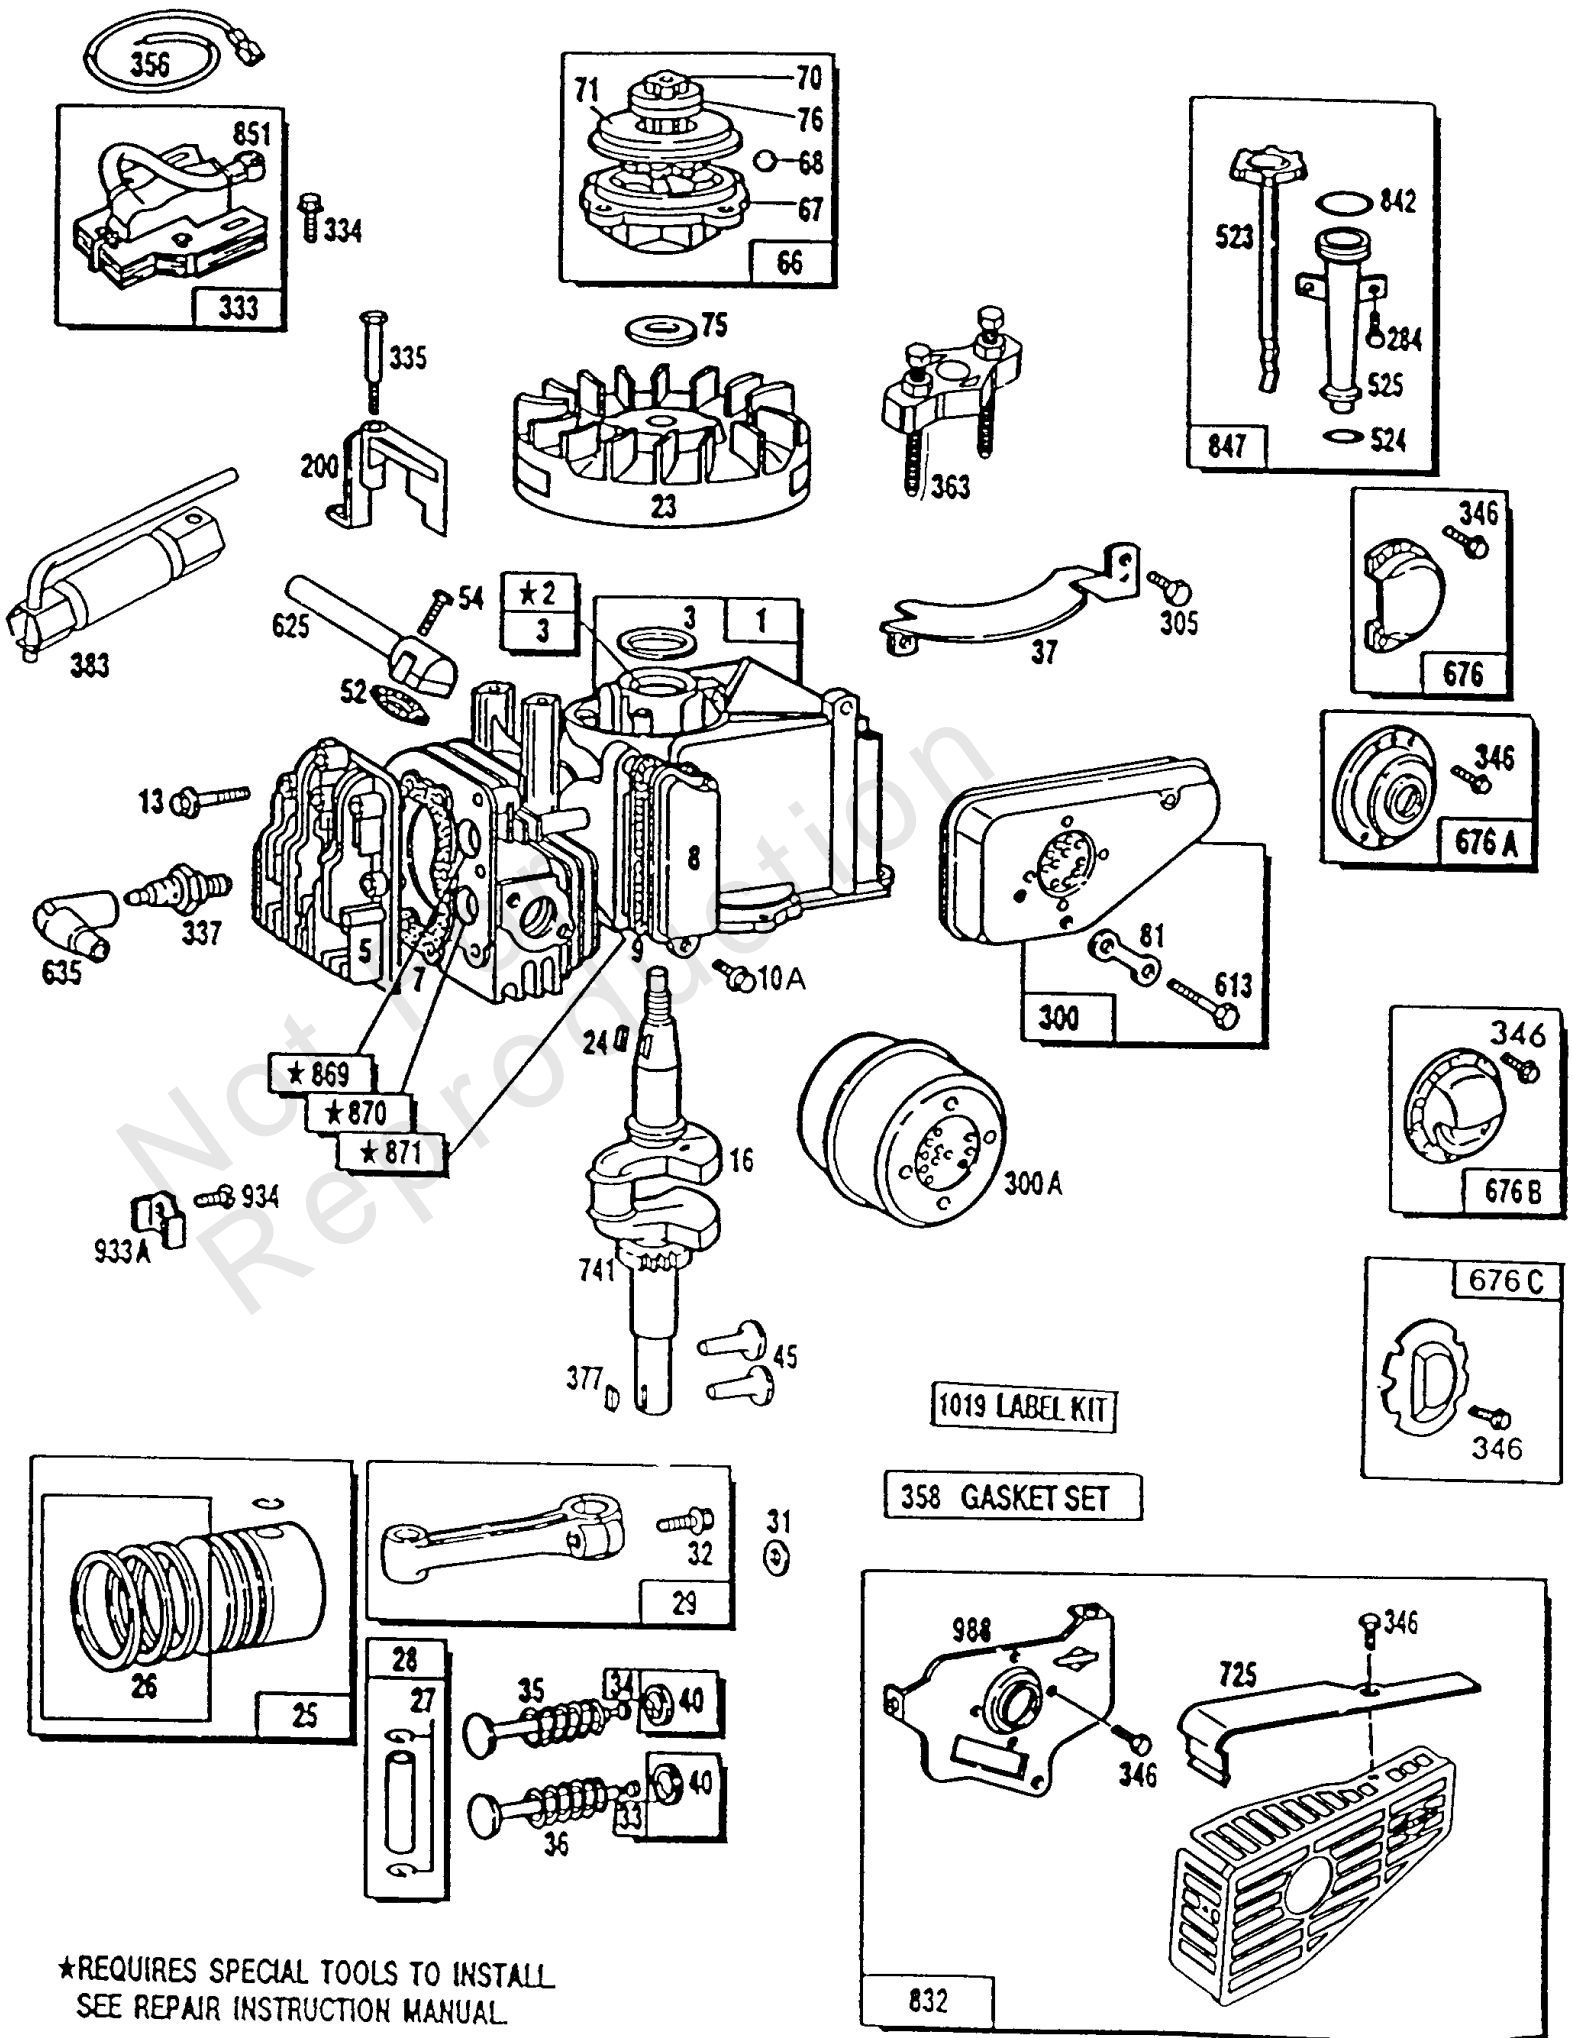

Not For  
Reproduction

REWIND STARTER ASSEMBLIES FOR BAND BRAKE

ROPE LENGTH	CLOCK POSITIONS					
	1	5	6	9	11	12
82"			*398909			
88-5/8"	490786	399234	*399353	399872	490813	398983

\*For Specials, See Text Ref. 608.

## Cyl Head,Cylinder,Piston

REF NO	PART NO	QTY	DESCRIPTION
1	399164		CYLINDER ASSEMBLY -(Air Vane)
2	293708		KIT, Bushing/Seal -(Plain Bearing)
3	299819		SEAL, Oil -(Plain Bearing) Included in Gasket Set-Part No. 298989
5	213012		HEAD, Cylinder
7	270341		GASKET, Cylinder Head
8	298383		BREATHER ASSEMBLY
9	270239		GASKET, Rocker Cover -Included in Gasket Set-Part No. 298989
10A	93394		SCREW
13	93111		SCREW -(15/16)
13	93772		STUD -(15/16)
16	492748		CRANKSHAFT -To Replace Crankshaft Gear Pin, Order Part No. 230978
16	494564		CRANKSHAFT -Used After Code Date 91063000
23	395653		FLYWHEEL
24	222698		KEY, Flywheel
25	298904		PISTON ASSEMBLY -(Standard)
25	298905		PISTON ASSEMBLY -(.010 Oversize)
25	298906		PISTON ASSEMBLY -(.020 Oversize)
25	298907		PISTON ASSEMBLY -(.030 Oversize)
26	298982		RING SET-STD -(Standard)
26	298983		SET, Ring -(.010 Oversize)
26	298984		RING SET-020 -(.020 Oversize)
26	298985		SET, Ring -(.030 Oversize)
26	299742		SET, Ring -(Standard)
27	26026		LOCK, Piston Pin
28	298908		PIN, Piston -(.005 Oversize)
28	298909		PIN, Piston
29	294201		ROD, Connecting -For Connecting Rod With .020 Undersize Crankpin Bore-Order No. 296079
31	222282		WASHER
32	94404		SCREW -(Connecting Rod)
33	262581		VALVE, Exhaust -Used After Code Date 90051500
33	296676		VALVE, Exhaust -(Grooved Stem-Includes Retainer)
34	296677		VALVE, Intake -(Grooved stem-includes Retainer)

### Footnotes:

To Replace Crankshaft Gear Pin, Order Part No. 230978