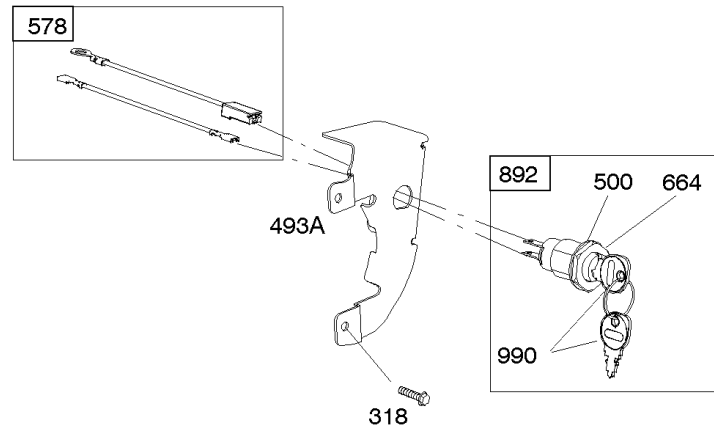

Controls, Fuel Supply, Governor Spring

REF NO	PART NO	QTY	DESCRIPTION
792	798550		BRACKET, Fixed Speed
843	695588		SLEEVE, Lever
957	799324		CAP, Fuel Tank -(Carbon In Cap)
972	799986		TANK, Fuel -(Plastic)

Not For Reproduction

Cylinder Head, Gasket Set - Engine, Gasket Set - Valve

REF NO	PART NO	QTY	DESCRIPTION
3	798991		SEAL, Oil -(Magneto Side)
5	799858		HEAD, Cylinder
7	694872		GASKET, Cylinder Head
12	798807		GASKET, Crankcase
13	794829		SCREW -(Cylinder Head)
20	798991		SEAL, Oil -(PTO Side)
33	697576		VALVE, Exhaust
34	792200		VALVE, Intake
35	694865		SPRING, Valve -(Intake)
36	694865		SPRING, Valve -(Exhaust)
42	499586		KEEPER, Valve
45	690977		TAPPET, Valve
51	590396		GASKET, Intake
163	798962		GASKET, Air Cleaner
176	798965		SEAL, O-Ring -(Air Cleaner Base)
192	690083		ADJUSTER, Rocker Arm
337	691043		PLUG, Spark
337	491055S		PLUG, Spark
337	84007216		PLUG, SPARK -(China Only)
358	798800		GASKET SET, Engine
383	19576S		WRENCH, Spark Plug
623	799051		SEAL, O-Ring -(Carburetor Spacer)
635	691909		BOOT, Spark Plug
725	590347		SHIELD, Heat
728	699481		SCREW -(Heat Shield)
798	697890		SCREW -(Rocker Arm)
868	690968		SEAL, Valve
883	695398		GASKET, Exhaust
914	794827		SCREW -(Rocker Cover)
1022	690971		GASKET, Rocker Cover
1023	697691		COVER, Rocker
1026	592673		ROD, Push
1029	690972		ARM, Rocker
1095	798801		GASKET SET, Valve
1100	791959		PIVOT, Rocker Arm