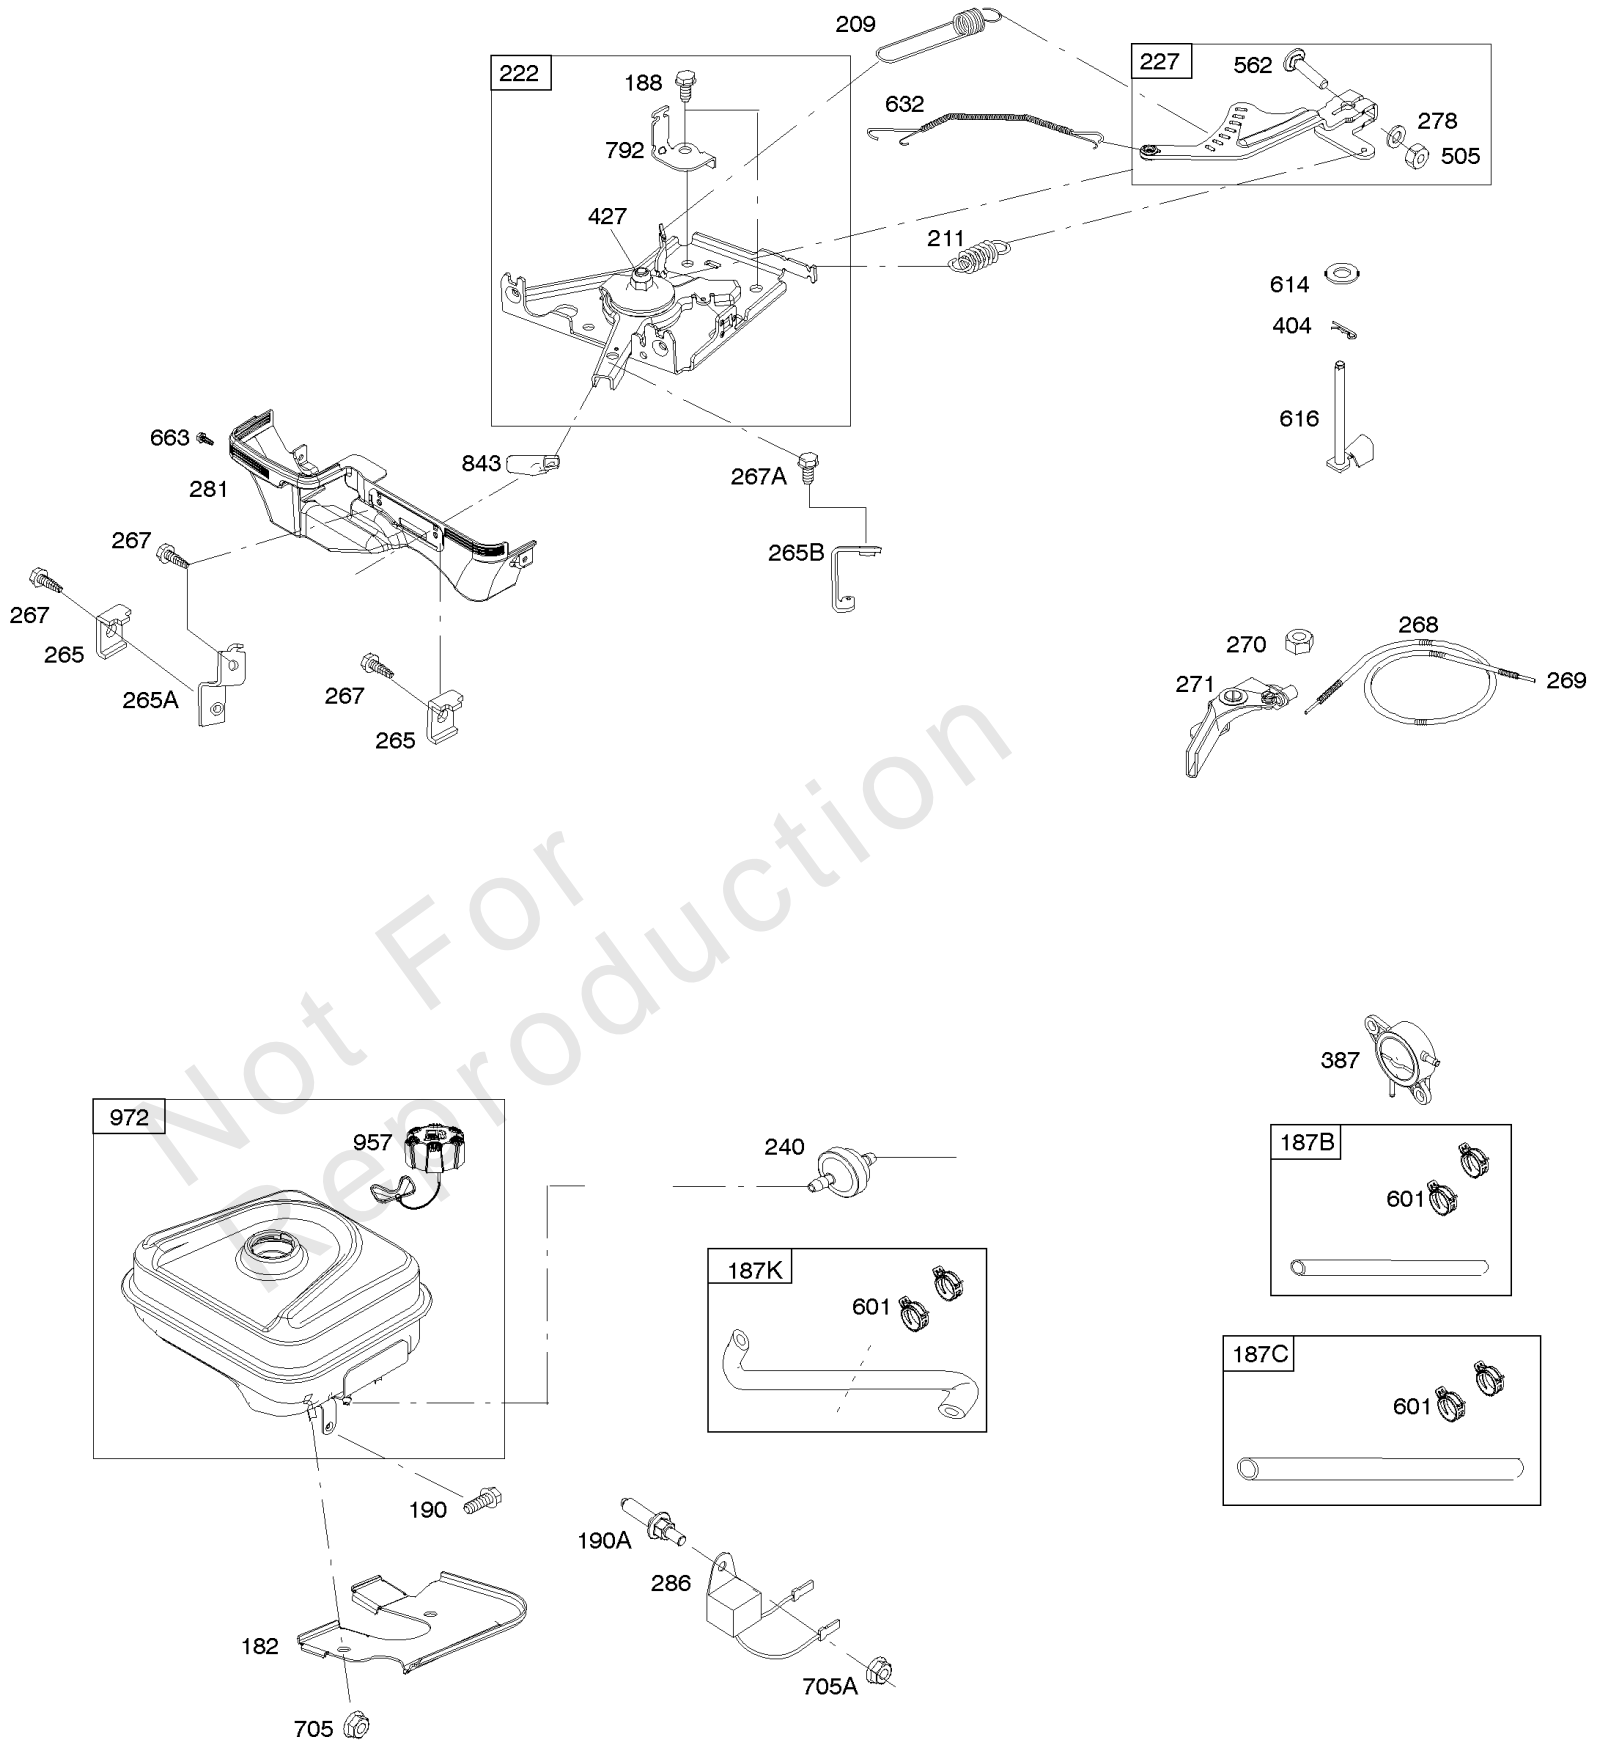

Carburetor Group

REF NO	PART NO	QTY	DESCRIPTION
1297	798637	2	SCREW -Used Before Code Date 18112600
1570	84005011	1	GASKET, Spacer -Used After Code Date 18112500

Not For Reproduction

Controls, Fuel Supply, Governor Spring

REF NO	PART NO	QTY	DESCRIPTION
182	799735		BRACKET, Fuel Tank
187B	791766		LINE, Fuel -(Cut To Required Length)
187C	791745		LINE, Fuel -(Cut To Required Length)
187K	799059		LINE, Fuel -(12 Long. Formed Hose)
188	699479		SCREW -(Control Bracket)
190	798496		SCREW -(Fuel Tank)
190A	799725		SCREW -(Fuel Tank) (Used with Oil Sensor Module)
209	799723		SPRING, Governor
211	798960		SPRING, Governed Idle
222	798478		BRACKET, Control
227	799049		LEVER, Governor Control
240	394358S		FILTER, Fuel
265	691024		CLAMP, Casing
265A	591740		CLAMP, Casing
265B	591741		CLAMP, Casing
267	699492		SCREW -(Casing Clamp)
267A	699228		SCREW -(Casing Clamp)
268	691025		CASING, Control Wire -(Cut To Required Length)
269	691026		WIRE, Control -(Cut To Required Length)
270	691027		NUT -(Control Wire Casing)
271	691028		LEVER, Control
278	798196		WASHER -(Governor Control Lever)
281	798961		PANEL, Control
286	594800		MODULE, Oil Sensor -Used After Code Date 15042700
286	798796		MODULE, Oil Sensor -Used Before Code Date 15042800
404	795759		WASHER -(Governor Crank)
427	798458		NUT -(Control Bracket)
505	793515		NUT -(Governor Control Lever)
562	798197		BOLT -(Governor Control Lever)
601	791850		CLAMP, Hose
614	691620		PIN, Cotter -(Governor Crank)
616	795758		CRANK, Governor
632	799083		SPRING/LINK, Mechanical Governor
663	699492		SCREW -(Control Panel)
705	690941		NUT -(Fuel Tank)
705A	794838		NUT -(Fuel Tank) (Used with Oil Sensor Module)