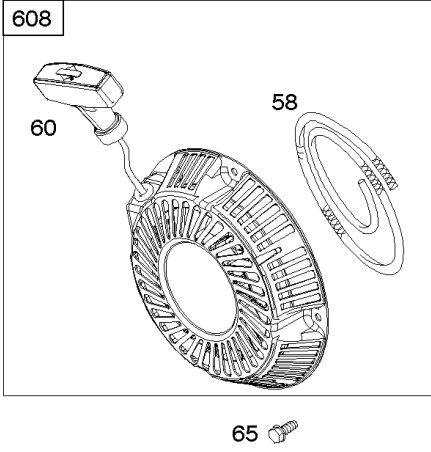

Not For
Reproduction

Blower Housing/Shrouds, Flywheel, Rewind Starter

REF NO	PART NO	QTY	DESCRIPTION
23	594740		FLYWHEEL
37	795715		GUARD, Flywheel -(Snap-on)
37A	699047		GUARD, Flywheel -Used Before Code Date 12080600
37C	591544		GUARD, Flywheel -Used After Code Date 12080500
58	66574		ROPE, Starter -(Cut To Required Length)
60	490652		GRIP-STARTER ROPE
65	699228		SCREW -(Rewind Starter)
78A	699205		SCREW -(Flywheel Guard) -Used Before Code Date 12080600
78B	795026		SCREW -(Flywheel Guard) -Used After Code Date 12080500
304	798994		HOUSING, Blower
305	699481		SCREW -(Blower Housing)
332	794824		NUT -(Flywheel)
363	19203		PULLER, Flywheel
455	794867		CUP, Flywheel
608	798825		STARTER, Rewind
727A	697465		COVER, Starter Drive
732	699200		SCREW -(Starter Drive Cover)
1005	794815		FAN, Flywheel
1070	794821		SCREW -(Flywheel Fan)