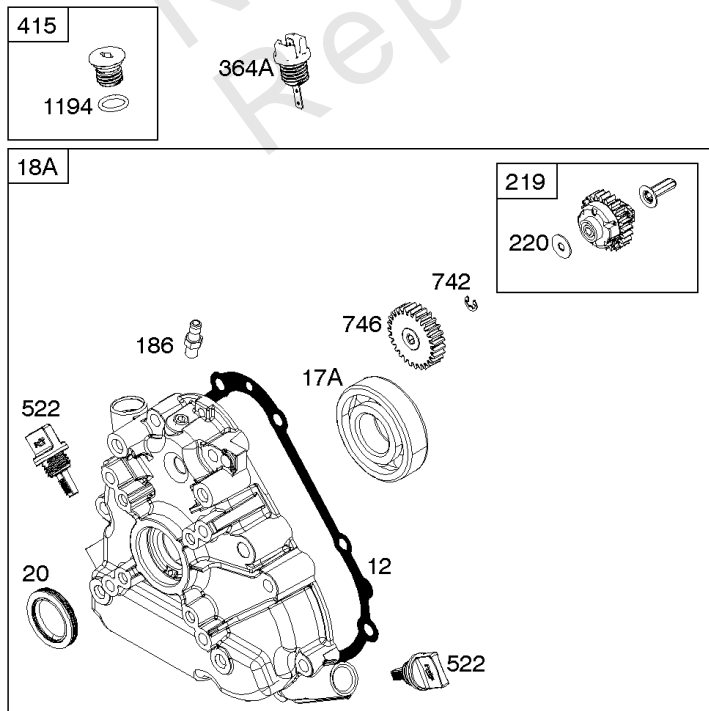

1036 EMISSIONS LABEL

1058 OPERATOR'S MANUAL

1319 WARNING LABEL

1319A WARNING LABEL

Camshaft, Crankcase Cover, Crankshaft, Cylinder, Lubrication, Operator's Manual, Piston/

REF NO	PART NO	QTY	DESCRIPTION
1	799046		CYLINDER ASSEMBLY
3	798991		SEAL, Oil -(Magneto Side)
12	798807		GASKET, Crankcase
15	691686		PLUG-OIL DRAIN
16	796957		CRANKSHAFT
17	798993		BEARING, Ball
17A	798995		BEARING, Ball
18	799084		COVER, Crankcase
20	798991		SEAL, Oil -(PTO Side)
22	798955		SCREW -(Crankcase Cover/Sump)
24	222698S		KEY, Flywheel
25	792117		PISTON ASSEMBLY -(Standard)
25	792144		PISTON ASSEMBLY -(.020 Oversize)
26	792073		SET, Ring -(.020" Oversize)
26	792026		SET, Ring -(Standard)
27	690975		LOCK, Piston Pin
28	696581		PIN, Piston -(Standard)
29	694691		ROD, Connecting
30	694692		DIPPER, Connecting Rod
32	690976		SCREW -(Connecting Rod)
46	795697		CAMSHAFT
170	794833		STUD -(Crankcase Cover/Sump)
219	693578		GEAR, Governor
220	691724		WASHER -(Governor Gear)
306	798992		SHIELD, Cylinder
307	794822		SCREW -(Cylinder Shield)
364A	699947		TERMINAL, Oil Plug
377	690979		KEY, Woodruff -Used After Code Date 11103100
377	798972		KEY, Woodruff -Used Before Code Date 11110100
415	691363		PLUG
522	798503		PLUG, Dipstick/Fill
529	791822		GROMMET
552	694674		BUSHING, Governor Crank
598	799332		SHIM, End Play -(Crankshaft or Camshaft Bearing)
718	690959		PIN, Locating -(Cylinder Head)
718A	695178		PIN, Locating -(Head)
741	691288		GEAR, Timing
742	692564		RETAINER, E Ring
746	694679		GEAR, Idler