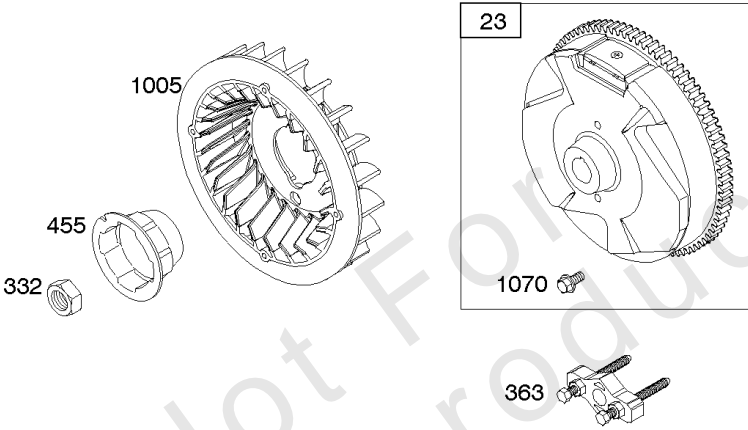

Not For
Reproduction

Blower Housing/Shrouds, Flywheel, Rewind Starter

REF NO	PART NO	QTY	DESCRIPTION
23	594740		FLYWHEEL
37	795715		GUARD, Flywheel -(Snap-on)
37A	699047		GUARD, Flywheel -Used Before Code Date 12080600
37C	591544		GUARD, Flywheel -Used After Code Date 12080500
58	66574		ROPE, Starter -(Cut To Required Length)
60	490652		GRIP-STARTER ROPE
65	699228		SCREW -(Rewind Starter)
78A	699205		SCREW -(Flywheel Guard) -Used Before Code Date 12080600
78B	795026		SCREW -(Flywheel Guard) -Used After Code Date 12080500
304	798994		HOUSING, Blower
305	699481		SCREW -(Blower Housing)
332	794824		NUT -(Flywheel)
363	19203		PULLER, Flywheel
455	794867		CUP, Flywheel
608	798825		STARTER, Rewind
727A	697465		COVER, Starter Drive
732	699200		SCREW -(Starter Drive Cover)
1005	794815		FAN, Flywheel
1070	794821		SCREW -(Flywheel Fan)