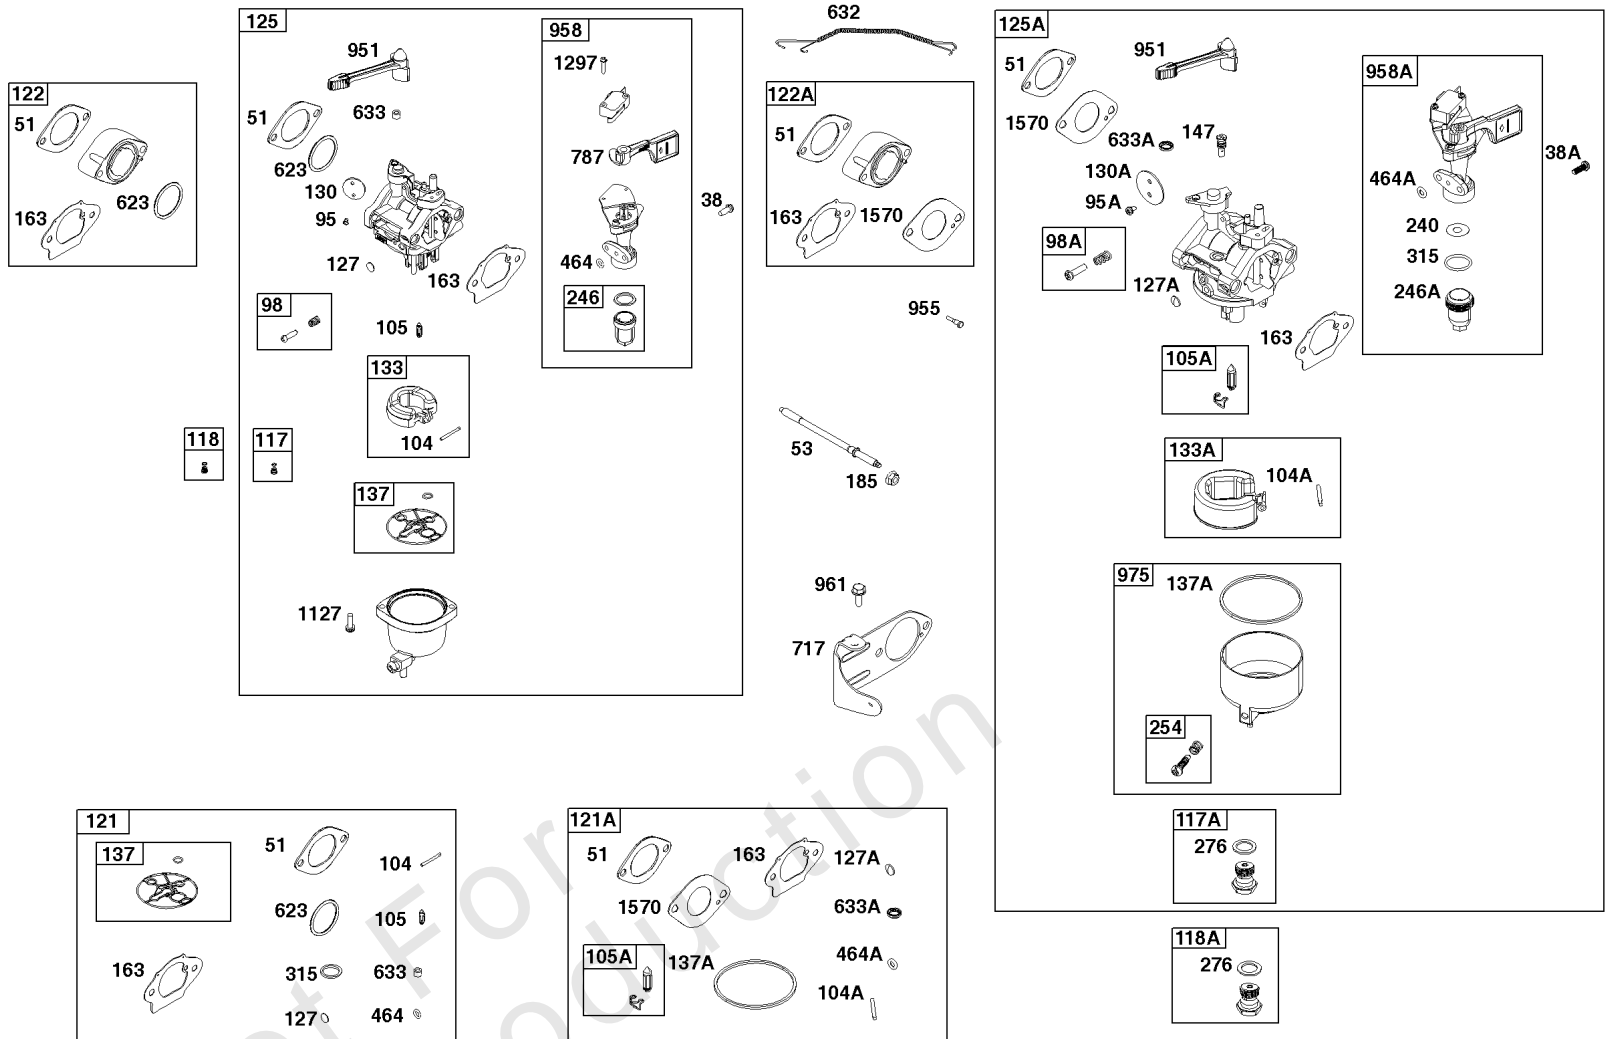

Carburetor Group

REF NO	PART NO	QTY	DESCRIPTION
133	694914	1	FLOAT, Carburetor -Used Before Code Date 18112600
133A	84004490	1	FLOAT, Carburetor -Used After Code Date 18112500
137	799991	1	GASKET, Float Bowl -Used Before Code Date 18112600
137A	84004205	1	GASKET, Float Bowl -Used After Code Date 18112500
147	594872	1	JET, Pilot -Used After Code Date 18112500
163	798962	1	GASKET, Air Cleaner
185	794838	2	NUT -(Air Cleaner Base)
240	597039	1	FILTER, Fuel -Used After Code Date 18112500
246	595153	1	BOWL-FUEL VALVE-STRAINER -Used Before Code Date 18112600
246A	597043	1	BOWL, Fuel Filter -Used After Code Date 18112500
254	595322	1	DRAIN, Carburetor Bowl -Used After Code Date 18112500
276	84004488	1	WASHER, Sealing -Used After Code Date 18112500
315	597735	1	GASKET, Fuel Bowl -(Fuel Filter Bowl) -Used After Code Date 18112500
464	698550	1	SEAL, O-Ring -(Fuel Shut-off Valve) -Used Before Code Date 18112600
464A	595320	1	SEAL, O-Ring -(Fuel Shut-off Valve) -Used After Code Date 18112500
623	799051	1	SEAL, O-Ring -(Carburetor Spacer) -Used Before Code Date 18112600
632	-----	1	SPRING/LINK, Mechanical Governor -(Part information located in Controls Group.)
633	690722	1	SEAL, Choke/Throttle Shaft -Used Before Code Date 18112600
633A	84004398	1	SEAL, Choke/Throttle Shaft -Used After Code Date 18112500
717	798989	1	BRACKET, Air Cleaner -Used Before Code Date 18112600
717A	84004868	1	BRACKET, Air Cleaner -Used After Code Date 18112500
787	798635	1	ARM, Lever -Used Before Code Date 18112600
951	798528	1	LEVER, Choke
955	595329	1	PLUG, Carburetor -Used After Code Date 18112500
958	799073	1	VALVE, Fuel Shut Off -Used Before Code Date 18112600
958A	84004839	1	VALVE, Fuel Shut Off -Used After Code Date 18112500
961	699691	1	SCREW -(Air Cleaner Bracket)
975	84004204	1	BOWL, Float -Used After Code Date 18112500
1127	695407	2	SCREW -Used Before Code Date 18112600