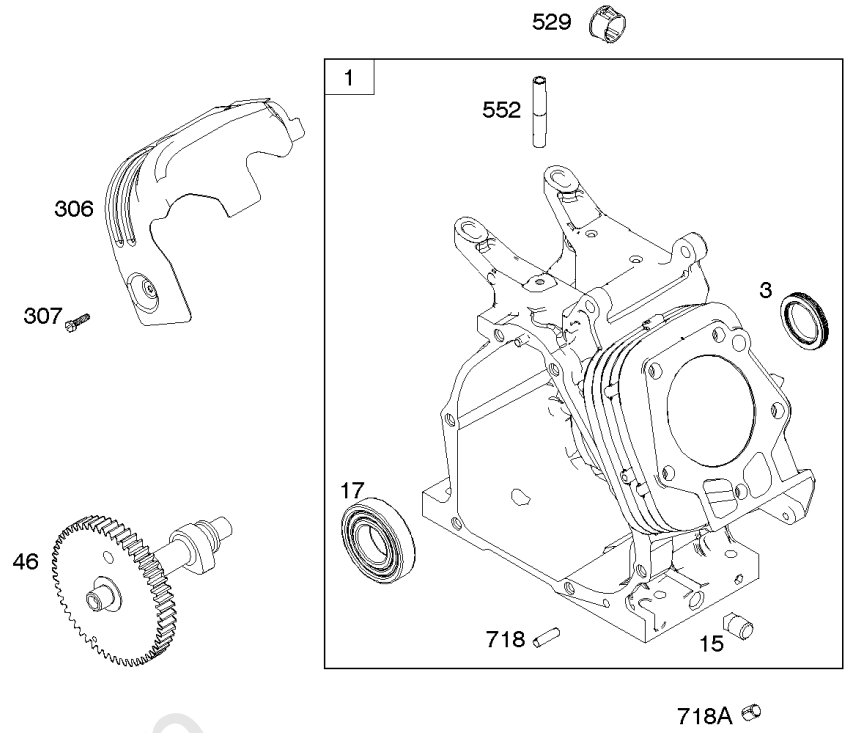

1036 EMISSIONS LABEL

1058 OPERATOR'S MANUAL

1319 WARNING LABEL

1319A WARNING LABEL

Camshaft, Crankcase Cover, Crankshaft, Cylinder, Lubrication, Operator's Manual, Piston/

REF NO	PART NO	QTY	DESCRIPTION
1	799046		CYLINDER ASSEMBLY
3	798991		SEAL, Oil -(Magneto Side)
12	798807		GASKET, Crankcase
15	691686		PLUG-OIL DRAIN
16	796957		CRANKSHAFT
17	798993		BEARING, Ball
17A	798995		BEARING, Ball
18	799084		COVER, Crankcase
20	798991		SEAL, Oil -(PTO Side)
22	798955		SCREW -(Crankcase Cover/Sump)
24	222698S		KEY, Flywheel
25	792117		PISTON ASSEMBLY -(Standard)
25	792144		PISTON ASSEMBLY -(.020 Oversize)
26	792073		SET, Ring -(.020" Oversize)
26	792026		SET, Ring -(Standard)
27	690975		LOCK, Piston Pin
28	696581		PIN, Piston -(Standard)
29	694691		ROD, Connecting
30	694692		DIPPER, Connecting Rod
32	690976		SCREW -(Connecting Rod)
46	795697		CAMSHAFT
170	794833		STUD -(Crankcase Cover/Sump)
219	693578		GEAR, Governor
220	691724		WASHER -(Governor Gear)
306	798992		SHIELD, Cylinder
307	794822		SCREW -(Cylinder Shield)
364A	699947		TERMINAL, Oil Plug
377	690979		KEY, Woodruff -Used After Code Date 11103100
377	798972		KEY, Woodruff -Used Before Code Date 11110100
415	691363		PLUG
522	798503		PLUG, Dipstick/Fill
529	791822		GROMMET
552	694674		BUSHING, Governor Crank
598	799332		SHIM, End Play -(Crankshaft or Camshaft Bearing)
718	690959		PIN, Locating -(Cylinder Head)
718A	695178		PIN, Locating -(Head)
741	691288		GEAR, Timing
742	692564		RETAINER, E Ring
746	694679		GEAR, Idler