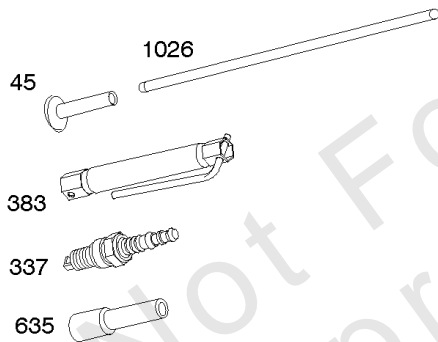

Cylinder Head, Gasket Set - Engine, Gasket Set - Valve

REF NO	PART NO	QTY	DESCRIPTION
3	798991		SEAL, Oil -(Magneto Side)
5	799858		HEAD, Cylinder
7	694872		GASKET, Cylinder Head
12	798807		GASKET, Crankcase
13	794829		SCREW -(Cylinder Head)
20	798991		SEAL, Oil -(PTO Side)
33	697576		VALVE, Exhaust
34	792200		VALVE, Intake
35	694865		SPRING, Valve -(Intake)
36	694865		SPRING, Valve -(Exhaust)
42	499586		KEEPER, Valve
45	690977		TAPPET, Valve
51	590396		GASKET, Intake
163	798962		GASKET, Air Cleaner
176	798965		SEAL, O-Ring -(Air Cleaner Base)
192	690083		ADJUSTER, Rocker Arm
337	691043		PLUG, Spark
337	491055S		PLUG, Spark
337	84007216		PLUG, SPARK -(China Only)
358	798800		GASKET SET, Engine
383	19576S		WRENCH, Spark Plug
623	799051		SEAL, O-Ring -(Carburetor Spacer)
635	691909		BOOT, Spark Plug
725	590347		SHIELD, Heat
728	699481		SCREW -(Heat Shield)
798	697890		SCREW -(Rocker Arm)
868	690968		SEAL, Valve
883	695398		GASKET, Exhaust
914	794827		SCREW -(Rocker Cover)
1022	690971		GASKET, Rocker Cover
1023	697691		COVER, Rocker
1026	592673		ROD, Push
1029	690972		ARM, Rocker
1095	798801		GASKET SET, Valve
1100	791959		PIVOT, Rocker Arm