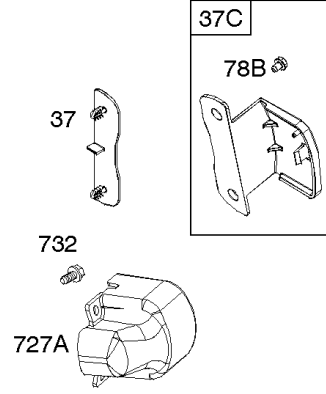

Not For
Reproduction

Blower Housing/Shrouds, Flywheel, Rewind Starter

REF NO	PART NO	QTY	DESCRIPTION
23	594740		FLYWHEEL
37	795715		GUARD, Flywheel -(Snap-on)
37A	699047		GUARD, Flywheel -Used Before Code Date 12080600
37C	591544		GUARD, Flywheel -Used After Code Date 12080500
58	66574		ROPE, Starter -(Cut To Required Length)
60	490652		GRIP-STARTER ROPE
65	699228		SCREW -(Rewind Starter)
78A	699205		SCREW -(Flywheel Guard) -Used Before Code Date 12080600
78B	795026		SCREW -(Flywheel Guard) -Used After Code Date 12080500
304	798994		HOUSING, Blower
305	699481		SCREW -(Blower Housing)
332	794824		NUT -(Flywheel)
363	19203		PULLER, Flywheel
455	794867		CUP, Flywheel
608	798825		STARTER, Rewind
727A	697465		COVER, Starter Drive
732	699200		SCREW -(Starter Drive Cover)
1005	794815		FAN, Flywheel
1070	794821		SCREW -(Flywheel Fan)