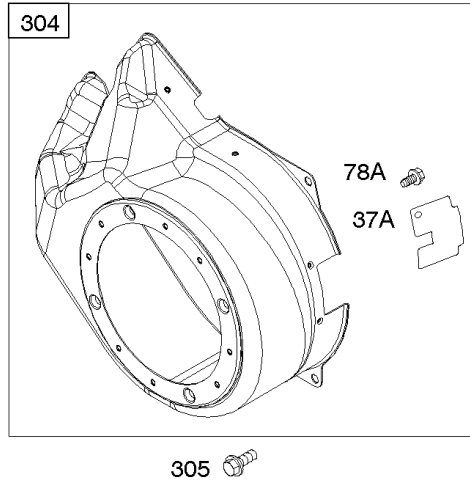

Not For
Reproduction

Blower Housing/Shrouds, Flywheel, Rewind Starter

REF NO	PART NO	QTY	DESCRIPTION
23	594740		FLYWHEEL
37	795715		GUARD, Flywheel -(Snap-on)
37A	699047		GUARD, Flywheel -Used Before Code Date 12080600
37C	591544		GUARD, Flywheel -Used After Code Date 12080500
58	66574		ROPE, Starter -(Cut To Required Length)
60	490652		GRIP-STARTER ROPE
65	699228		SCREW -(Rewind Starter)
78A	699205		SCREW -(Flywheel Guard) -Used Before Code Date 12080600
78B	795026		SCREW -(Flywheel Guard) -Used After Code Date 12080500
304	798994		HOUSING, Blower
305	699481		SCREW -(Blower Housing)
332	794824		NUT -(Flywheel)
363	19203		PULLER, Flywheel
455	794867		CUP, Flywheel
608	798825		STARTER, Rewind
727A	697465		COVER, Starter Drive
732	699200		SCREW -(Starter Drive Cover)
1005	794815		FAN, Flywheel
1070	794821		SCREW -(Flywheel Fan)