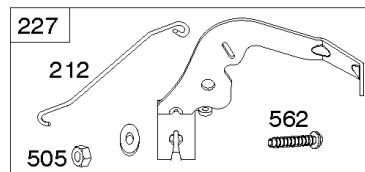

1319 WARNING LABEL

WARNING
Read and follow Operating Instructions before starting engine.
Operate in a well-ventilated area. Do not breathe the exhaust.
Do not drink alcohol before starting engine.
Do not operate the engine with a full tank of fuel.
Do not operate the engine with a full tank of fuel.
Do not operate the engine with a full tank of fuel.

REQUIRED when replacing parts with warning labels affixed.

1319A WARNING LABEL

REQUIRED when replacing parts with warning labels affixed.

1058 OPERATOR'S MANUAL

1036 EMISSIONS LABEL