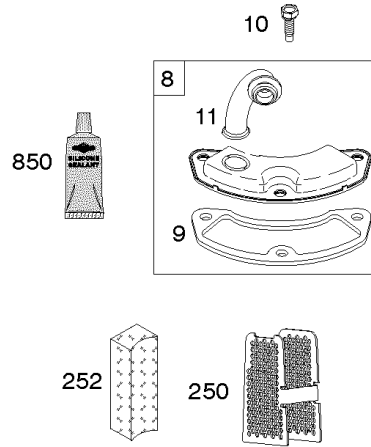

REQUIRED when replacing parts with warning labels affixed.

1319A WARNING LABEL

REQUIRED when replacing parts with warning labels affixed.

1058 OPERATOR'S MANUAL

1036 EMISSIONS LABEL

Cylinder, Crankshaft, Camshaft, Air Guides

REF NO	PART NO	QTY	DESCRIPTION
1	591696		CYLINDER ASSEMBLY
2	797673		KIT, Bushing/Seal -(Magneto Side)
3	391086S		SEAL, Oil -(Magneto Side)
8	792185		BREATHER ASSEMBLY
9	690937		GASKET, Breather
10	691108		SCREW -(Breather Assembly)
11	792184		TUBE-BREATHER
16	796855		CRANKSHAFT
24	796335		KEY, Flywheel
25	796909		PISTON ASSEMBLY -(Standard)
25	796910		PISTON ASSEMBLY -(.020 Oversize)
26	796911		SET, Ring -(Standard)
26	796912		SET, Ring -(.020 Oversize)
27	690975		LOCK, Piston Pin
28	696581		PIN, Piston -(Standard)
29	796209		ROD, Connecting
32	690976		SCREW -(Connecting Rod)
45	690977		TAPPET, Valve
46	797242		CAMSHAFT
212	695238		LINK, Throttle
227	798856		LEVER, Governor Control
250	690957		RETAINER, Breather
252	794389		COLLECTOR-OIL
306	796852		SHIELD-CYLINDER -(Cylinder #1)
306A	591666		SHIELD-CYLINDER -(Cylinder #2)
307	691003		SCREW -(Cylinder Shield)
307A	691108		SCREW -(Cylinder Shield)
377	690979		KEY, Woodruff
405	697820		SCREW -(Back Plate)
447	691003		SCREW -(Air Guide Cover)
505	691029		NUT -(Governor Control Lever)
562	690311		BOLT -(Governor Control Lever)
573	790444		PLATE, Back
718	690959		PIN, Locating
741	690980		GEAR, Timing
850	100106		SEALANT, Liquid
865	591667		COVER, Air Guide -(Valley)
1036	----		Label-Emissions -(Available From A Briggs & Stratton Authorized Dealer)