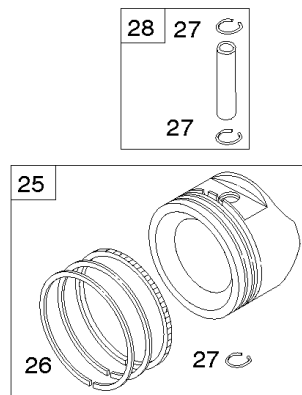

1319 WARNING LABEL

WARNING
Read and follow operating instructions before starting engine. Handle in a safe manner. Operate engine in well-ventilated area. Do not use in enclosed spaces. Engine will not start. Do not touch moving parts. Make sure temperature does not exceed 180°C. Do not touch hot parts.

REQUIRED when replacing parts with warning labels affixed.

1319A WARNING LABEL

REQUIRED when replacing parts with warning labels affixed.

1058 OPERATOR'S MANUAL

1036 EMISSIONS LABEL