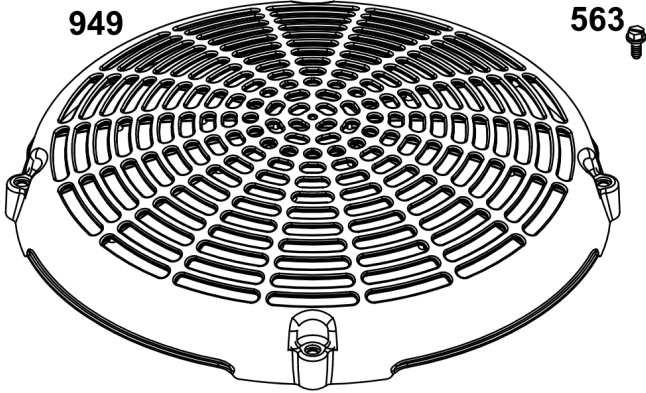

Not For
Reproduction

Flywheel Guards

REF NO	PART NO	QTY	DESCRIPTION
563	799360	1	SCREW -(Debris Screen Guard)
563A	597574	1	SCREW -(Debris Screen Guard)
563B	799359	1	SCREW -(Debris Screen Guard)
949	799357	1	GUARD, Debris Screen -(Static Cover Flywheel) (Requires 4 x 799360 Screw)
949A	797420YP	1	GUARD, Debris Screen -(Static Cover Flywheel High Flow) (Requires 4 x 799360 Screw)
949B	593206	1	GUARD, Debris Screen -(Static Cover Flywheel) (Requires 4 x 799359 Screw)
949C	597573	1	GUARD, Debris Screen -(Wire Static Flywheel Cover) (Requires 4x 597574 Screw) (For Commercial Series)

Not For Reproduction