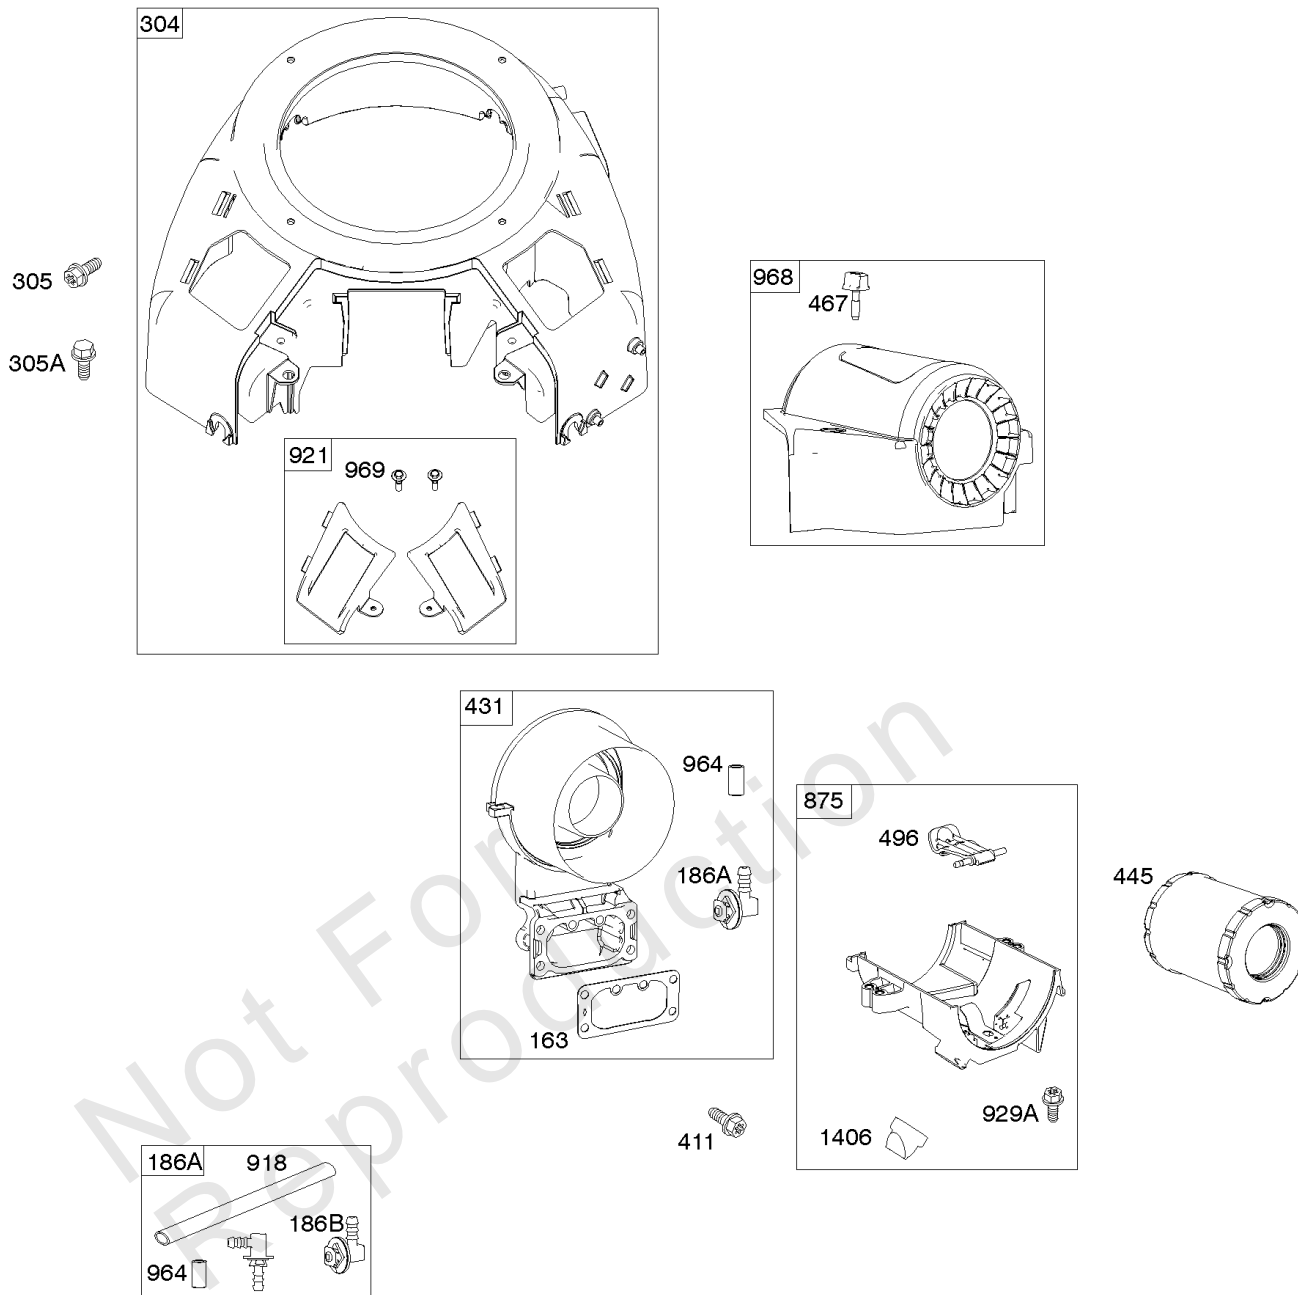

Model Components	Page
Blower Housing, Air Cleaner.	4
Carburetor, Fuel Supply.	6
Cylinder Head, Rocker Arm Cover, Intake Manifold.	10
Cylinder, Crankshaft, Camshaft, Air Guides.	14
ECU Module.	18
Engine Sump, Lubrication, Oil Cooler.	20
Engine/Valve Gasket Set, Carburetor Overhaul Kit.	22
Flywheel, Controls, Wire Harness, Alternator, Starter.	24
Replacement Engine - US & Canada.	26
Model 40, 44 & 49 Engine Accessories Catalog.	27
Maintenance Kits.	28
Engine Mounted Below Deck Mufflers.	30
Engine Mounted Above Deck Mufflers.	32
Spark Arrester/Deflector.	34
Lubrication.	36
Implement Mounted Above Deck Mufflers.	38
Exhaust/Muffler Configurations.	40
Electrical.	42
Flywheel Guards.	44
Speed Control.	46
Muffler Mounting Hardware.	48

Not For
Reproduction