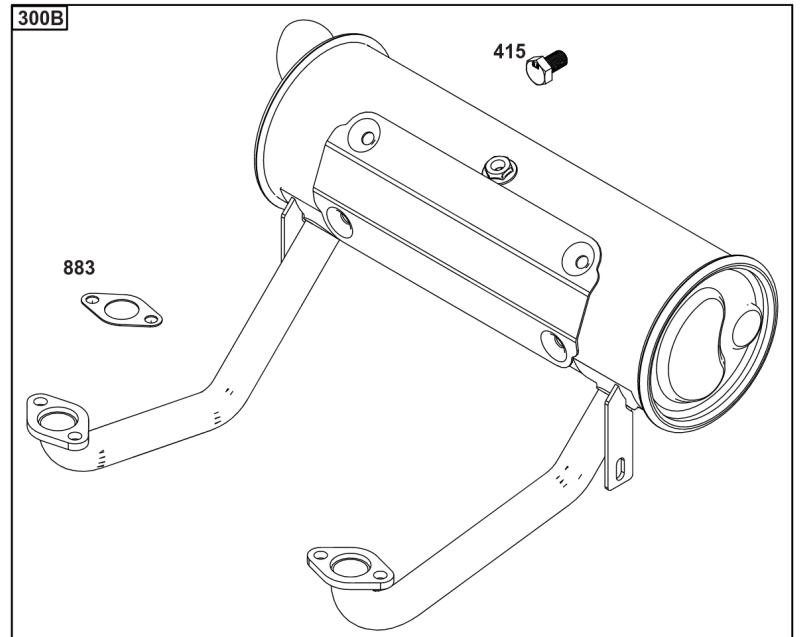

Implement Mounted Above Deck Mufflers

Implement Mounted Above Deck Mufflers

REF NO	PART NO	QTY	DESCRIPTION
300A	594585	1	MUFFLER -(Oil Filter Side Outlet) (Implement Supported) (O2 Sensor Port)
300B	595134	1	MUFFLER -(Oil Filter Side Outlet) (O2 Sensor Port)
300C	595135	1	MUFFLER -(Starter Side Outlet) (O2 Sensor Port)
300D	595136	1	MUFFLER -(Oil Filter Side Outlet)
264	703465	4	NUT, 5/16-18, GR5 -(Muffler Adapter)
355	5025292SM	4	WASHER, 5/16" GD.9 FL -(Muffler Bracket)
355A	5025155SM	2	WASHER, 5/16 -(Muffler Bracket)
415	596859	1	PLUG -(O2 Sensor Port)
437	703585	4	CAPSCREW, 5/16-18X1 -(Exhaust Manifold)
740	703164	2	NUT -(Muffler Bracket)
740A	703115	2	NUT -(Muffler Bracket)
819	690341	4	SCREW -(Muffler Bracket)
863	597480	1	BRACKET, Muffler
883	594365	2	GASKET, Exhaust
883A	690970	2	GASKET, Exhaust
1176	690941	4	NUT -(Exhaust Manifold)
1317	703116	4	LCKWSHR -(Exhaust Manifold)