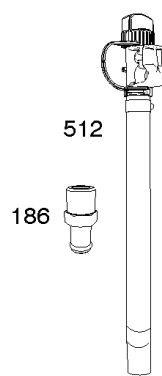

Engine Sump, Lubrication, Oil Cooler

REF NO	PART NO	QTY	DESCRIPTION
4	797502		SUMP, Engine
12	591911		GASKET, Crankcase
15	690946		PLUG, Oil Drain
20	795387		SEAL, Oil -(PTO Side)
22	694966		SCREW -(Crankcase Cover/Sump)
186	796532		CONNECTOR, Hose -(Oil Drain)
219	793338		GEAR, Governor
220	799772		WASHER -(Governor Gear)
221	841026		CUP, Governor
287	697820		SCREW -(Dipstick Tube)
305	691005		SCREW -(Blower Housing)
400	796862		COOLER, Oil
404	690442		WASHER -(Governor Crank)
415	794903		PLUG -(Sump)
448	799103		BRACKET, Oil Cooler
512	796530		HOSE, Oil Drain
523	691036		DIPSTICK
524	691032		SEAL, O-Ring
525	691037		TUBE, Dipstick
552	796638		BUSHING, Governor Crank
552A	690553		BUSHING, Governor Crank
601A	841597		CLAMP, Hose
615	698290		RETAINER, Governor Shaft
616	691045		CRANK, Governor
691	790574		SEAL, Governor Shaft
742	690328		RETAINER, E Ring
750	796208		SCREW -(Oil Pump Cover)
829	799104		HOSE, Oil Cooler -(Oil Cooler Hose)
842	691031		SEAL, O-Ring -(Dipstick Tube)
847	499602		DIPSTICK/TUBE ASSEMBLY
943	796222		SEAL, O-Ring -(Oil Pump Cover)
965	796221		COVER, Oil Pump
1017	796214		SCREEN, Oil Pump
1024	794644		PUMP-OIL
1027	798576		FILTER, Oil -(Orange)
1028	796864		ADAPTER, Oil Filter
1366	799131		DIVERTER, Oil Cooler
1373	695629		SCREW -(Oil Cooler Bracket)
1373A	799105		SCREW -(Oil Cooler Bracket)
1374	796863		SEAL, O-Ring -(Oil Cooler Diverter)