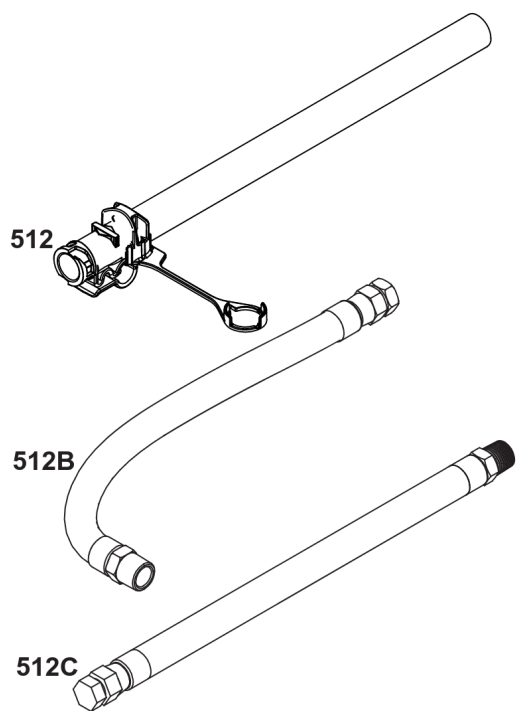

Carburetor, Fuel Supply

REF NO	PART NO	QTY	DESCRIPTION
1169	690990		SCREW -(Carburetor Cover Plate)

Not For Reproduction

Cylinder Head, Rocker Arm Cover, Intake Manifold

Mfg. No: 49T777-0004-G1

Cylinder Head, Rocker Arm Cover, Intake Manifold

Not For Reproduction

676

994

994A

Spark Arrester/Deflector

REF NO	PART NO	QTY	DESCRIPTION
676	593869	1	DEFLECTOR, Muffler -(For Below Deck Mufflers Only)
994	593885	1	ARRESTOR, Spark -(For Below Deck Mufflers Only)
994A	593868	1	ARRESTOR, Spark -(For Below Deck Mufflers Only)

Not For Reproduction

Lubrication

REF NO	PART NO	QTY	DESCRIPTION
186	796532	1	CONNECTOR, Hose -(Threaded Engine Block Connector for EZ-Oil Drain Hose) (Order hose separate)
239	690233	1	SWITCH, Oil Pressure -(2-4 PSI Normally-Closed Switch)
239A	491657S	1	SWITCH, Oil Pressure -(3-5 PSI Normally-Closed Switch)
239B	841281	1	SWITCH, Oil Pressure -(7-10 PSI Normally-Closed Switch)
239C	694115	1	SWITCH, Oil Pressure -(9-13 PSI Normally-Closed Switch)
239D	697049	1	SWITCH, Oil Pressure -(3-6 PSI Normally-Open Switch)
295B	594271	1	ADAPTER, Remote Oil Filter -(Remote Oil Filter Kit)
512	594200	1	HOSE, Oil Drain -(EZ-Oil Drain Hose, 10.5") (Order threaded engine block connector separate)
512	593635	1	HOSE, Oil Drain -(EZ-Oil Drain Hose, 13.75") (Order threaded engine block connector separate)
512B	1723165SM	1	HOSE, Oil Drain, 10-1/2" Long, 3/8-18 Fittings -(10.5")
512C	5048681SM	1	HOSE, OIL DRAIN -(12.5")
517	593633	1	RETAINER, Oil Drain
601	841597	4	CLAMP, Hose
1013	690954	1	NIPPLE, Oil Filter
1346	844802	1	VALVE, Oil Drain Shut Off
1346A	492031	1	VALVE, Oil Drain Shut Off
1346B	5401WEB	1	VALVE, Oil Drain Shut Off -(1/4 Turn Oil Drain Valve with Hose)
1374	796863	1	SEAL, O-Ring
1505	100169		OIL-1QT VANGUARD (CASE) -(1 qt. Bottle)
1505A	100170		OIL-5QT VANGUARD (CASE) -(5 qt. Bottle)