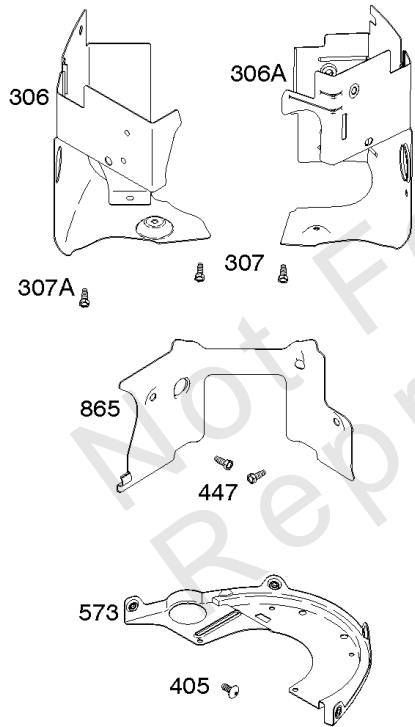

1319 WARNING LABEL

WARNING
Read and follow operating instructions before starting engine. Handle in a safe manner. Operate engine in well-ventilated area. Do not use in enclosed spaces. Engine will not start. Do not touch moving parts. Make sure temperature does not exceed 180°C. Do not touch hot parts.

REQUIRED when replacing parts with warning labels affixed.

1319A WARNING LABEL

REQUIRED when replacing parts with warning labels affixed.

1058 OPERATOR'S MANUAL

1036 EMISSIONS LABEL