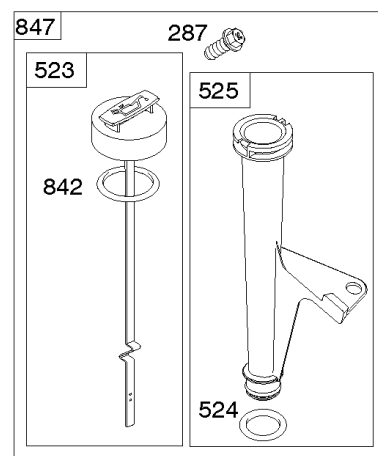

REF NO	PART NO	QTY	DESCRIPTION
1058	279348TRI		MANUAL, Operator's
1319	794467		LABEL, Warning
1319A	797669		LABEL, Warning

Not For Reproduction

ECU Module

REF NO	PART NO	QTY	DESCRIPTION
318	691127		SCREW -(Mounting Bracket)
318A	792629		SCREW -(Mounting Bracket) (Electronic Choke Module To Mounting Bracket)
493	797176		BRACKET, Mounting -(Electronic Choke)
640	796913		WIRE ASSEMBLY -(Thermistor)
1436	799108		MOTOR, Stepper/Bracket
1437	699891		SCREW -(Stepper/Bracket Motor)
1438	796352S		MODULE, Electronic Choke
1439	794904		SCREW -(Thermistor Wire Assembly)

Not For Reproduction

Engine Sump, Lubrication, Oil Cooler

REF NO	PART NO	QTY	DESCRIPTION
4	797502		SUMP, Engine
12	591911		GASKET, Crankcase
15	690946		PLUG, Oil Drain
20	795387		SEAL, Oil -(PTO Side)
22	694966		SCREW -(Crankcase Cover/Sump)
186	796532		CONNECTOR, Hose -(Oil Drain)
219	793338		GEAR, Governor
220	799772		WASHER -(Governor Gear)
221	841026		CUP, Governor
287	697820		SCREW -(Dipstick Tube)
305	691005		SCREW -(Blower Housing)
400	796862		COOLER, Oil
404	690442		WASHER -(Governor Crank)
415	794903		PLUG -(Sump)
448	799103		BRACKET, Oil Cooler
512	796530		HOSE, Oil Drain
523	691036		DIPSTICK
524	691032		SEAL, O-Ring
525	691037		TUBE, Dipstick
552	796638		BUSHING, Governor Crank
552A	690553		BUSHING, Governor Crank
601A	841597		CLAMP, Hose
615	698290		RETAINER, Governor Shaft
616	691045		CRANK, Governor
691	790574		SEAL, Governor Shaft
742	690328		RETAINER, E Ring
750	796208		SCREW -(Oil Pump Cover)
829	799104		HOSE, Oil Cooler -(Oil Cooler Hose)
842	691031		SEAL, O-Ring -(Dipstick Tube)
847	499602		DIPSTICK/TUBE ASSEMBLY
943	796222		SEAL, O-Ring -(Oil Pump Cover)
965	796221		COVER, Oil Pump
1017	796214		SCREEN, Oil Pump
1024	794644		PUMP-OIL
1027	798576		FILTER, Oil -(Orange)
1028	796864		ADAPTER, Oil Filter
1366	799131		DIVERTER, Oil Cooler
1373	695629		SCREW -(Oil Cooler Bracket)
1373A	799105		SCREW -(Oil Cooler Bracket)
1374	796863		SEAL, O-Ring -(Oil Cooler Diverter)