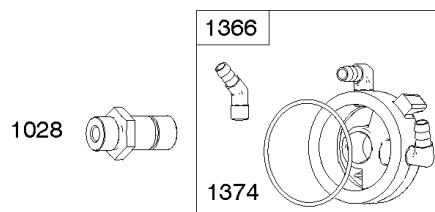

Engine Sump, Lubrication, Oil Cooler

REF NO	PART NO	QTY	DESCRIPTION
4	797502		SUMP, Engine
12	591911		GASKET, Crankcase
15	690946		PLUG, Oil Drain
20	795387		SEAL, Oil -(PTO Side)
22	694966		SCREW -(Crankcase Cover/Sump)
186	796532		CONNECTOR, Hose -(Oil Drain)
219	793338		GEAR, Governor
220	799772		WASHER -(Governor Gear)
221	841026		CUP, Governor
287	697820		SCREW -(Dipstick Tube)
305	691005		SCREW -(Blower Housing)
400	796862		COOLER, Oil
404	690442		WASHER -(Governor Crank)
415	794903		PLUG -(Sump)
448	799103		BRACKET, Oil Cooler
512	796530		HOSE, Oil Drain
523	691036		DIPSTICK
524	691032		SEAL, O-Ring
525	691037		TUBE, Dipstick
552	796638		BUSHING, Governor Crank
552A	690553		BUSHING, Governor Crank
601A	841597		CLAMP, Hose
615	698290		RETAINER, Governor Shaft
616	691045		CRANK, Governor
691	790574		SEAL, Governor Shaft
742	690328		RETAINER, E Ring
750	796208		SCREW -(Oil Pump Cover)
829	799104		HOSE, Oil Cooler -(Oil Cooler Hose)
842	691031		SEAL, O-Ring -(Dipstick Tube)
847	499602		DIPSTICK/TUBE ASSEMBLY
943	796222		SEAL, O-Ring -(Oil Pump Cover)
965	796221		COVER, Oil Pump
1017	796214		SCREEN, Oil Pump
1024	794644		PUMP-OIL
1027	798576		FILTER, Oil -(Orange)
1028	796864		ADAPTER, Oil Filter
1366	799131		DIVERTER, Oil Cooler
1373	695629		SCREW -(Oil Cooler Bracket)
1373A	799105		SCREW -(Oil Cooler Bracket)
1374	796863		SEAL, O-Ring -(Oil Cooler Diverter)