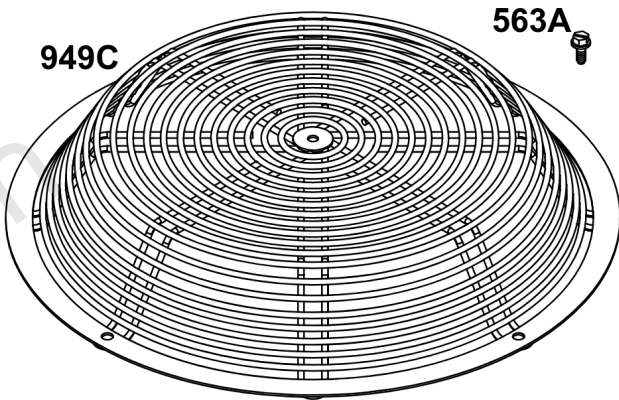

Not For
Reproduction

Flywheel Guards

REF NO	PART NO	QTY	DESCRIPTION
563	799360	1	SCREW -(Debris Screen Guard)
563A	597574	1	SCREW -(Debris Screen Guard)
563B	799359	1	SCREW -(Debris Screen Guard)
949	799357	1	GUARD, Debris Screen -(Static Cover Flywheel) (Requires 4 x 799360 Screw)
949A	797420YP	1	GUARD, Debris Screen -(Static Cover Flywheel High Flow) (Requires 4 x 799360 Screw)
949B	593206	1	GUARD, Debris Screen -(Static Cover Flywheel) (Requires 4 x 799359 Screw)
949C	597573	1	GUARD, Debris Screen -(Wire Static Flywheel Cover) (Requires 4x 597574 Screw) (For Commercial Series)

Not For Reproduction