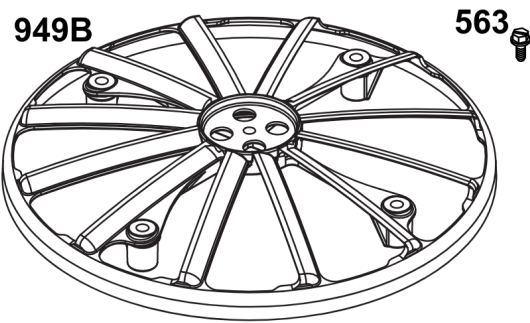

Not For
Reproduction

Flywheel Guards

REF NO	PART NO	QTY	DESCRIPTION
563	799360	1	SCREW -(Debris Screen Guard)
563A	597574	1	SCREW -(Debris Screen Guard)
563B	799359	1	SCREW -(Debris Screen Guard)
949	799357	1	GUARD, Debris Screen -(Static Cover Flywheel) (Requires 4 x 799360 Screw)
949A	797420YP	1	GUARD, Debris Screen -(Static Cover Flywheel High Flow) (Requires 4 x 799360 Screw)
949B	593206	1	GUARD, Debris Screen -(Static Cover Flywheel) (Requires 4 x 799359 Screw)
949C	597573	1	GUARD, Debris Screen -(Wire Static Flywheel Cover) (Requires 4x 597574 Screw) (For Commercial Series)

Not For Reproduction