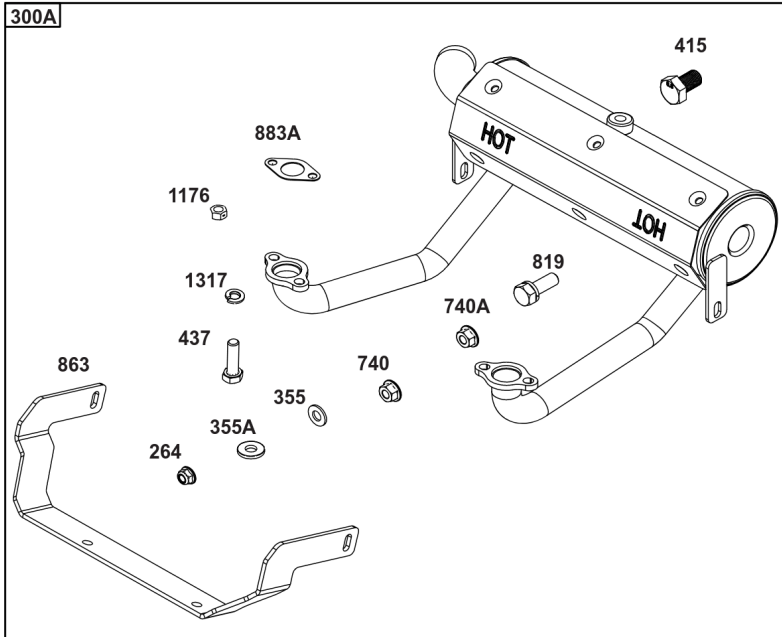

Implement Mounted Above Deck Mufflers

Implement Mounted Above Deck Mufflers

REF NO	PART NO	QTY	DESCRIPTION
300A	594585	1	MUFFLER -(Oil Filter Side Outlet) (Implement Supported) (O2 Sensor Port)
300B	595134	1	MUFFLER -(Oil Filter Side Outlet) (O2 Sensor Port)
300C	595135	1	MUFFLER -(Starter Side Outlet) (O2 Sensor Port)
300D	595136	1	MUFFLER -(Oil Filter Side Outlet)
264	703465	4	NUT, 5/16-18, GR5 -(Muffler Adapter)
355	5025292SM	4	WASHER, 5/16" GD.9 FL -(Muffler Bracket)
355A	5025155SM	2	WASHER, 5/16 -(Muffler Bracket)
415	596859	1	PLUG -(O2 Sensor Port)
437	703585	4	CAPSCREW, 5/16-18X1 -(Exhaust Manifold)
740	703164	2	NUT -(Muffler Bracket)
740A	703115	2	NUT -(Muffler Bracket)
819	690341	4	SCREW -(Muffler Bracket)
863	597480	1	BRACKET, Muffler
883	594365	2	GASKET, Exhaust
883A	690970	2	GASKET, Exhaust
1176	690941	4	NUT -(Exhaust Manifold)
1317	703116	4	LCKWSHR -(Exhaust Manifold)