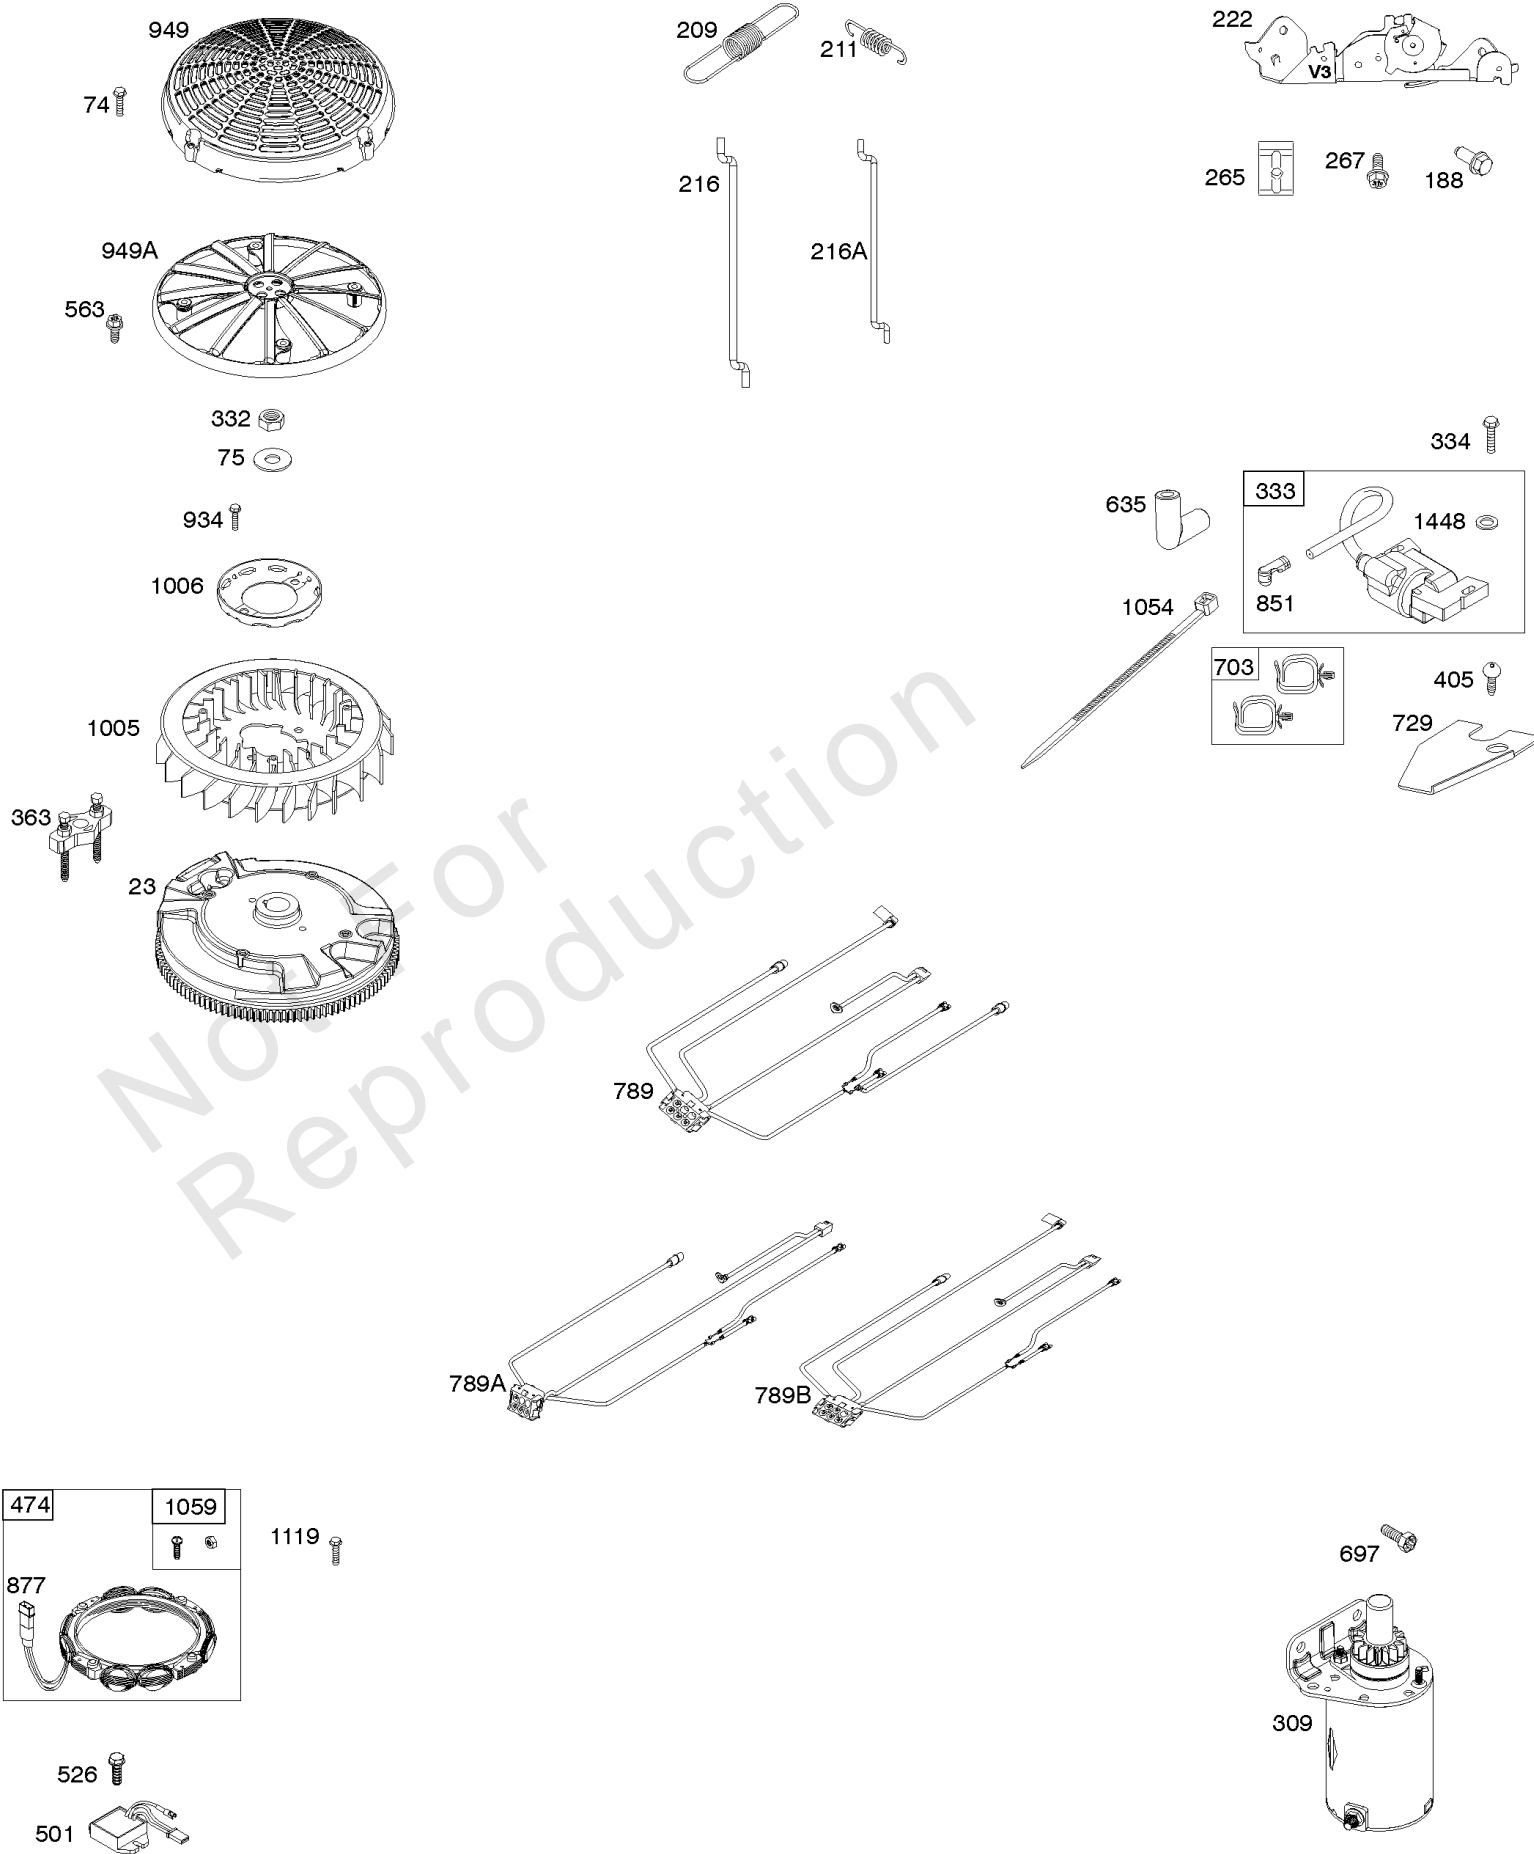

Flywheel, Controls, Wire Harness, Alternator, Starter

REF NO	PART NO	QTY	DESCRIPTION
23	799090		FLYWHEEL
74	698425		SCREW -(Rotating Screen)
75	691056		WASHER -(Flywheel)
188	691108		SCREW -(Control Bracket)
209	799258		SPRING, Governor -(Yellow)
211	691019		SPRING, Governed Idle -(No Color)
216	691022		LINK, Choke -(Manual Choke)
222	798916		BRACKET, Control
265	691024		CLAMP, Casing
267	792629		SCREW -(Casing Clamp)
309	590476		MOTOR, Starter
332	691059		NUT -(Flywheel)
333	799651		ARMATURE, Magneto
334	691061		SCREW -(Magneto Armature)
363	19203		PULLER, Flywheel
405	697820		SCREW -(Back Plate)
474	592830		ALTERNATOR -(10-16 Amp Regulated)
501	845907		REGULATOR
526	691108		SCREW -(Regulator)
563	799360		SCREW -(Debris Screen Guard)
635	692076		BOOT, Spark Plug
697	591909		SCREW -(Starter Motor) (Drive Cap)
703	691010		CLIP
729	797454		CLIP, Wire
789A	591392		HARNESS, Wiring
851	493880S		TERMINAL-SPARK PLUG
877	399916		WIRE/CONN-ALTERNATOR
934	592604		SCREW -(Fan Retainer)
949	799357		GUARD, Debris Screen
949A	593206		GUARD, Debris Screen
1005	791236		FAN, Flywheel
1006	798750		RETAINER, Fan
1054	280275		TIE, Cable
1059	698516		KIT, Screw/Washer
1119	691183		SCREW -(Alternator)
1448	690260		WASHER -(Magneto Armature)