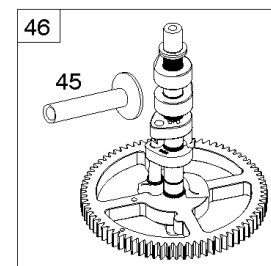

1319 WARNING LABEL

WARNING
Read and follow Operating Instructions before starting engine.
Operate in a well-ventilated area. Do not breathe the exhaust.
Do not drink alcohol before starting engine.
Do not operate the engine with a full tank of fuel.
Do not operate the engine with a full tank of fuel.
Do not operate the engine with a full tank of fuel.

REQUIRED when replacing parts with warning labels affixed.

1319A WARNING LABEL

REQUIRED when replacing parts with warning labels affixed.

1058 OPERATOR'S MANUAL

1036 EMISSIONS LABEL