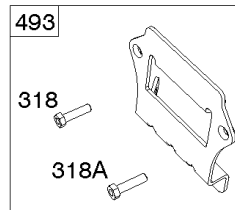

REQUIRED when replacing parts with warning labels affixed.

1319A WARNING LABEL

REQUIRED when replacing parts with warning labels affixed.

1058 OPERATOR'S MANUAL

1036 EMISSIONS LABEL

Cylinder, Crankshaft, Camshaft, Air Guides

REF NO	PART NO	QTY	DESCRIPTION
1058	279348TRI		MANUAL, Operator's
1319	794467		LABEL, Warning
1319A	797669		LABEL, Warning

Not For Reproduction

ECU Module

REF NO	PART NO	QTY	DESCRIPTION
318	691127		SCREW -(Mounting Bracket)
318A	792629		SCREW -(Mounting Bracket) (Electronic Choke Module To Mounting Bracket)
493	797176		BRACKET, Mounting -(Electronic Choke)
640	796913		WIRE ASSEMBLY -(Thermistor)
789C	796914		HARNESS, Wiring
1436	799108		MOTOR, Stepper/Bracket
1437	699891		SCREW -(Stepper/Bracket Motor)
1438	796352S		MODULE, Electronic Choke
1439	794904		SCREW -(Thermistor Wire Assembly)