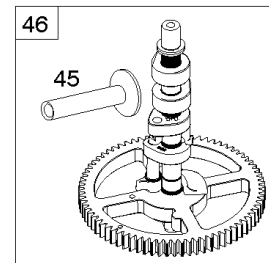

1319 WARNING LABEL

WARNING
Read and follow Operating Instructions before starting engine.
Exhaust is toxic. Open engine to cool at least 2 minutes before refueling.
Engine will not start. Inspect, clean, and replace air filter as needed.
Wear eye protection any time you work on or around hot parts.

REQUIRED when replacing parts with warning labels affixed.

1319A WARNING LABEL

REQUIRED when replacing parts with warning labels affixed.

1058 OPERATOR'S MANUAL

1036 EMISSIONS LABEL