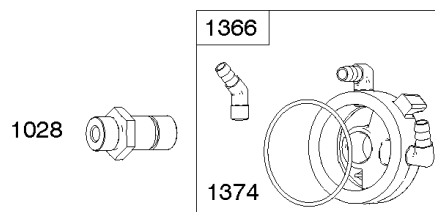

ECU Module

REF NO	PART NO	QTY	DESCRIPTION
318	691127		SCREW -(Mounting Bracket)
318A	792629		SCREW -(Mounting Bracket) (Electronic Choke Module To Mounting Bracket)
493	797176		BRACKET, Mounting -(Electronic Choke)
640	796913		WIRE ASSEMBLY -(Thermistor)
789C	796914		HARNESS, Wiring
1436	799108		MOTOR, Stepper/Bracket
1437	699891		SCREW -(Stepper/Bracket Motor)
1438	796352S		MODULE, Electronic Choke
1439	794904		SCREW -(Thermistor Wire Assembly)

Not For Reproduction