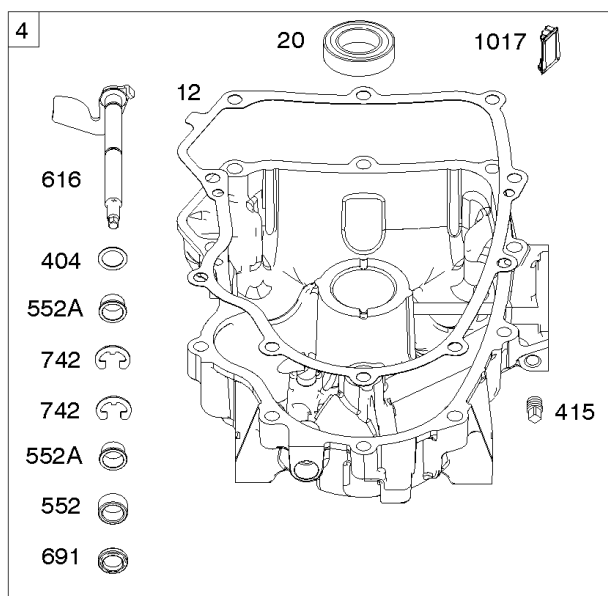

ECU Module

REF NO	PART NO	QTY	DESCRIPTION
318	691127		SCREW -(Mounting Bracket)
318A	792629		SCREW -(Mounting Bracket) (Electronic Choke Module To Mounting Bracket)
493	797176		BRACKET, Mounting -(Electronic Choke)
640	796913		WIRE ASSEMBLY -(Thermistor)
789C	796914		HARNESS, Wiring
1436	799108		MOTOR, Stepper/Bracket
1437	699891		SCREW -(Stepper/Bracket Motor)
1438	796352S		MODULE, Electronic Choke
1439	794904		SCREW -(Thermistor Wire Assembly)

Not For Reproduction