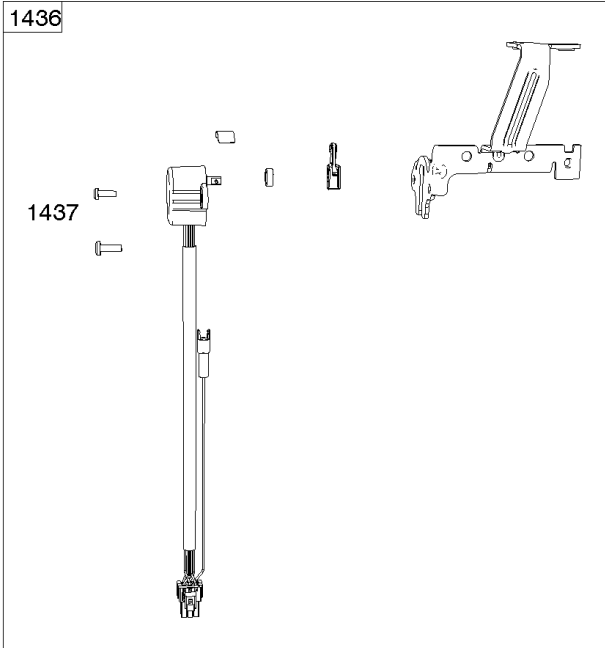

REQUIRED when replacing parts with warning labels affixed.

1319A WARNING LABEL

REQUIRED when replacing parts with warning labels affixed.

1058 OPERATOR'S MANUAL

1036 EMISSIONS LABEL

Cylinder, Crankshaft, Camshaft, Air Guides

REF NO	PART NO	QTY	DESCRIPTION
1058	279348TRI		MANUAL, Operator's
1319	794467		LABEL, Warning
1319A	797669		LABEL, Warning

Not For Reproduction

ECU Module

REF NO	PART NO	QTY	DESCRIPTION
318	691127		SCREW -(Mounting Bracket)
318A	792629		SCREW -(Mounting Bracket) (Electronic Choke Module To Mounting Bracket)
493	797176		BRACKET, Mounting -(Electronic Choke)
640	796913		WIRE ASSEMBLY -(Thermistor)
789C	796914		HARNESS, Wiring
1436	799108		MOTOR, Stepper/Bracket
1437	699891		SCREW -(Stepper/Bracket Motor)
1438	796352S		MODULE, Electronic Choke
1439	794904		SCREW -(Thermistor Wire Assembly)