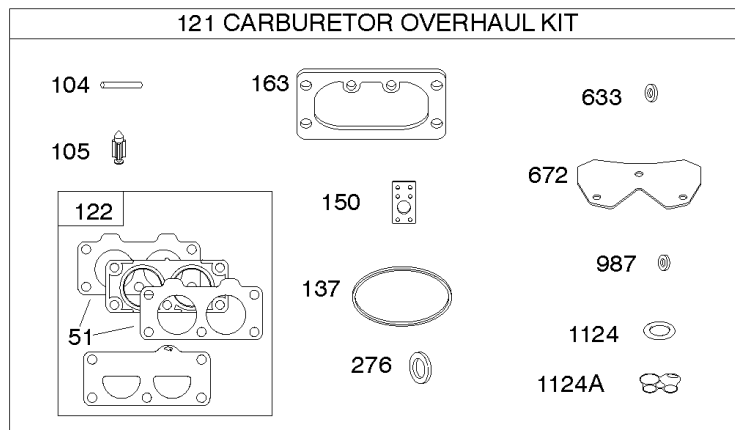

Engine/Valve Gasket Set, Carburetor Overhaul Kit

Mfg. No: 49T777-0003-G1

Not For Reproduction

Engine/Valve Gasket Set, Carburetor Overhaul Kit

REF NO	PART NO	QTY	DESCRIPTION
3	391086S		SEAL, Oil -(Magneto Side)
7	796851		GASKET, Cylinder Head
9	690937		GASKET, Breather
12	591911		GASKET, Crankcase
20	795387		SEAL, Oil -(PTO Side)
51	796876		GASKET, Intake
51A	690949		GASKET, Intake
104	694918		PIN, Float Hinge
105	808798		VALVE, Float Needle
121	799132		KIT, Carburetor Overhaul
122	798759		SPACER, Carburetor
137	690994		GASKET, Float Bowl
150	841649		GASKET, Nozzle
163	691001		GASKET, Air Cleaner
276	695410		WASHER, Sealing
358	799117		GASKET SET, Engine
524	691032		SEAL, O-Ring
633	690722		SEAL, Choke/Throttle Shaft
672	690234		GASKET, Carburetor Plate
691	790574		SEAL, Governor Shaft
842	691031		SEAL, O-Ring -(Dipstick Tube)
868	690968		SEAL, Valve
883	690970		GASKET, Exhaust
943	796222		SEAL, O-Ring -(Oil Pump Cover)
987	808183		SEAL, Choke/Throttle Shaft
1022	690971		GASKET, Rocker Cover
1095	694013		GASKET SET, Valve
1124	690988		SEAL, O-Ring -(Fuel Transfer Tube)
1124A	841653		SEAL, O-Ring -(Fuel Transfer Tube)