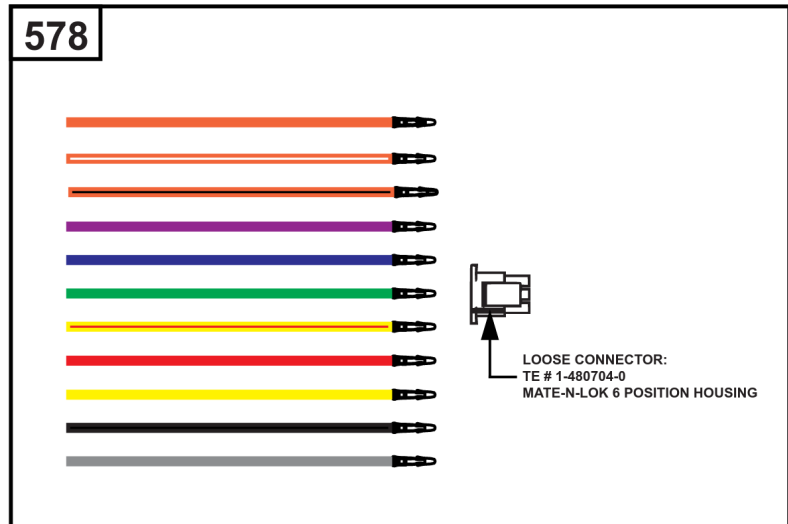

Electrical

REF NO	PART NO	QTY	DESCRIPTION
578	84007350	1	WIRE ASSEMBLY -(Wire Harness Adapter Aids in repowering engine application with Male 6-Pin connector and wires create custom adapter configurations.)
578A	19631	1	TOOL, CUSTOM HARNESS -(6-pin Wire Harness Adapter) (Aids in repowering engine application to an EFI engine)
853	84003359	1	ADAPTER, WIRE -(Wire Harness Adapter) (Aids in repowering ExMark) (Flat 6-spade connector to Briggs & Stratton 6-Pin connector)
920	84002147	1	SOLENOID, STARTER -(Starter Solenoid Kit) (Aids in Repowering when original is solenoid shift)
983	5103809YP	1	LIGHT, Indicator -(MIL Light Indicator) (LED Red)
1616	19626	1	CODE READER -(Tiny Scan Code Reader)

Not For Reproduction