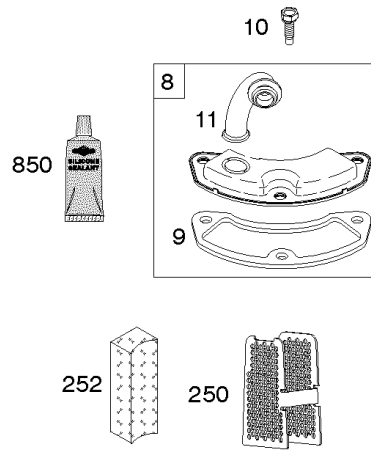

1319 WARNING LABEL

WARNING
Read and follow Operating Instructions before starting engine.
Exhaust is toxic. Operate engine in well-ventilated area.
Exhaust will contain benzene, carbon monoxide, and other harmful pollutants.
Wear eye protection and avoid contact with hot parts.

REQUIRED when replacing parts with warning labels affixed.

1319A WARNING LABEL

REQUIRED when replacing parts with warning labels affixed.

1058 OPERATOR'S MANUAL

1036 EMISSIONS LABEL