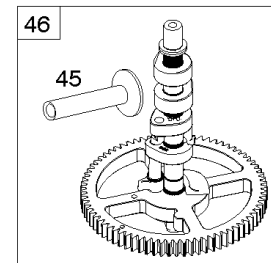

1319 WARNING LABEL

WARNING
Read and follow Operating Instructions before starting engine.
Exhaust is toxic. Operate engine in well-ventilated area.
Exhaust will contain benzene, carbon monoxide, and other harmful pollutants.
Wear eye protection and avoid contact with hot parts.

REQUIRED when replacing parts with warning labels affixed.

1319A WARNING LABEL

REQUIRED when replacing parts with warning labels affixed.

1058 OPERATOR'S MANUAL

1036 EMISSIONS LABEL