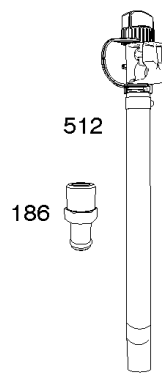

ECU Module

REF NO	PART NO	QTY	DESCRIPTION
318	691127		SCREW -(Mounting Bracket)
318A	792629		SCREW -(Mounting Bracket) (Electronic Choke Module To Mounting Bracket)
493	797176		BRACKET, Mounting -(Electronic Choke)
640	796913		WIRE ASSEMBLY -(Thermistor)
789C	796914		HARNESS, Wiring
1436	799108		MOTOR, Stepper/Bracket
1437	699891		SCREW -(Stepper/Bracket Motor)
1438	796352S		MODULE, Electronic Choke
1439	794904		SCREW -(Thermistor Wire Assembly)

Not For Reproduction