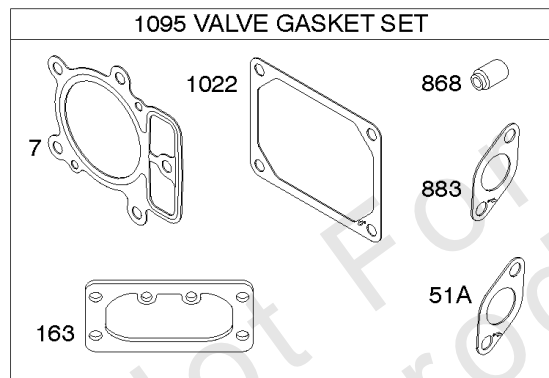

Engine/Valve Gasket Set, Carburetor Overhaul Kit

Mfg. No: 49T777-0003-G1

Not For Reproduction

Engine/Valve Gasket Set, Carburetor Overhaul Kit

REF NO	PART NO	QTY	DESCRIPTION
3	391086S		SEAL, Oil -(Magneto Side)
7	796851		GASKET, Cylinder Head
9	690937		GASKET, Breather
12	591911		GASKET, Crankcase
20	795387		SEAL, Oil -(PTO Side)
51	796876		GASKET, Intake
51A	690949		GASKET, Intake
104	694918		PIN, Float Hinge
105	808798		VALVE, Float Needle
121	799132		KIT, Carburetor Overhaul
122	798759		SPACER, Carburetor
137	690994		GASKET, Float Bowl
150	841649		GASKET, Nozzle
163	691001		GASKET, Air Cleaner
276	695410		WASHER, Sealing
358	799117		GASKET SET, Engine
524	691032		SEAL, O-Ring
633	690722		SEAL, Choke/Throttle Shaft
672	690234		GASKET, Carburetor Plate
691	790574		SEAL, Governor Shaft
842	691031		SEAL, O-Ring -(Dipstick Tube)
868	690968		SEAL, Valve
883	690970		GASKET, Exhaust
943	796222		SEAL, O-Ring -(Oil Pump Cover)
987	808183		SEAL, Choke/Throttle Shaft
1022	690971		GASKET, Rocker Cover
1095	694013		GASKET SET, Valve
1124	690988		SEAL, O-Ring -(Fuel Transfer Tube)
1124A	841653		SEAL, O-Ring -(Fuel Transfer Tube)