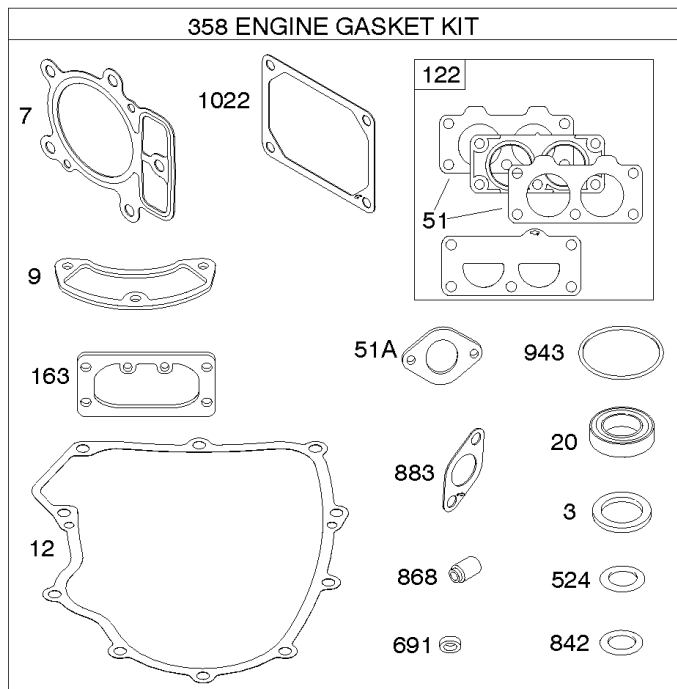

Engine/Valve Gasket Set, Carburetor Overhaul Kit

Mfg. No: 49T777-0003-G1

Not For Reproduction

Engine/Valve Gasket Set, Carburetor Overhaul Kit

REF NO	PART NO	QTY	DESCRIPTION
3	391086S		SEAL, Oil -(Magneto Side)
7	796851		GASKET, Cylinder Head
9	690937		GASKET, Breather
12	591911		GASKET, Crankcase
20	795387		SEAL, Oil -(PTO Side)
51	796876		GASKET, Intake
51A	690949		GASKET, Intake
104	694918		PIN, Float Hinge
105	808798		VALVE, Float Needle
121	799132		KIT, Carburetor Overhaul
122	798759		SPACER, Carburetor
137	690994		GASKET, Float Bowl
150	841649		GASKET, Nozzle
163	691001		GASKET, Air Cleaner
276	695410		WASHER, Sealing
358	799117		GASKET SET, Engine
524	691032		SEAL, O-Ring
633	690722		SEAL, Choke/Throttle Shaft
672	690234		GASKET, Carburetor Plate
691	790574		SEAL, Governor Shaft
842	691031		SEAL, O-Ring -(Dipstick Tube)
868	690968		SEAL, Valve
883	690970		GASKET, Exhaust
943	796222		SEAL, O-Ring -(Oil Pump Cover)
987	808183		SEAL, Choke/Throttle Shaft
1022	690971		GASKET, Rocker Cover
1095	694013		GASKET SET, Valve
1124	690988		SEAL, O-Ring -(Fuel Transfer Tube)
1124A	841653		SEAL, O-Ring -(Fuel Transfer Tube)