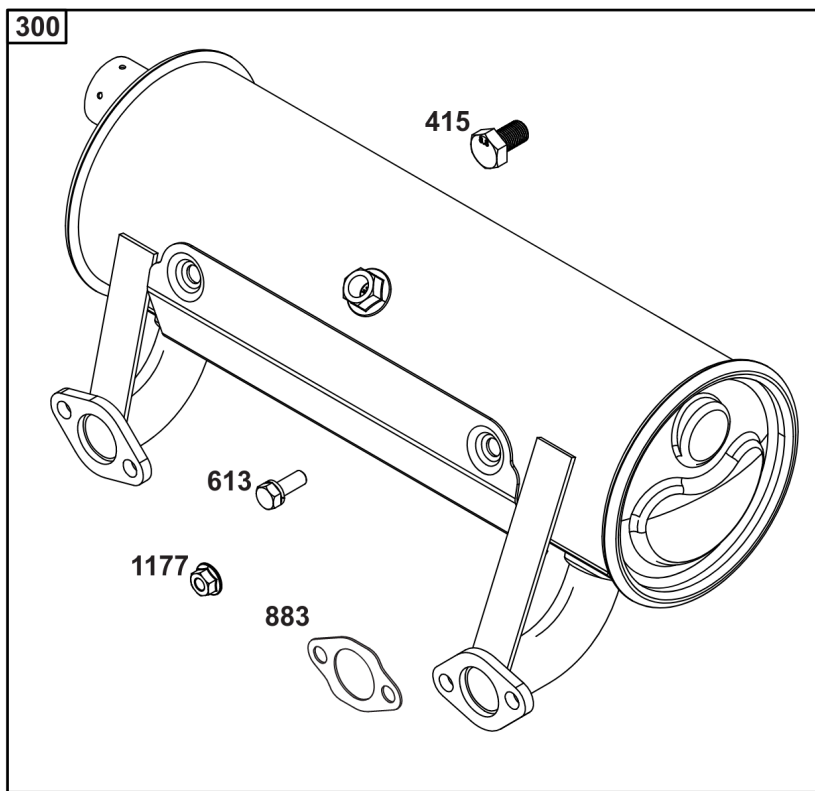

Engine Mounted Below Deck Mufflers

REF NO	PART NO	QTY	DESCRIPTION
300	594584	1	KIT-MUFFLER/GUARD -(Oil Filter Side Outlet) (Engine Supported) (O2 Sensor Port)
300A	593877	1	MUFFLER -(Starter Side Outlet) (Engine Supported) (O2 Sensor Port)
300B	594583	1	MUFFLER -(Starter Side Outlet) (Engine Supported) (No O2 Sensor Port)
300C	692120	1	MUFFLER -(Starter Side Outlet) (No O2 Sensor Port)
415	596859	1	PLUG -(O2 Sensor Port)
613	690341	4	SCREW -(Muffler)
613A	690363	4	SCREW -(Muffler)
883	594365	2	GASKET, Exhaust
883A	690970	2	GASKET, Exhaust
1177	690941	4	NUT -(Muffler)

Not For Reproduction