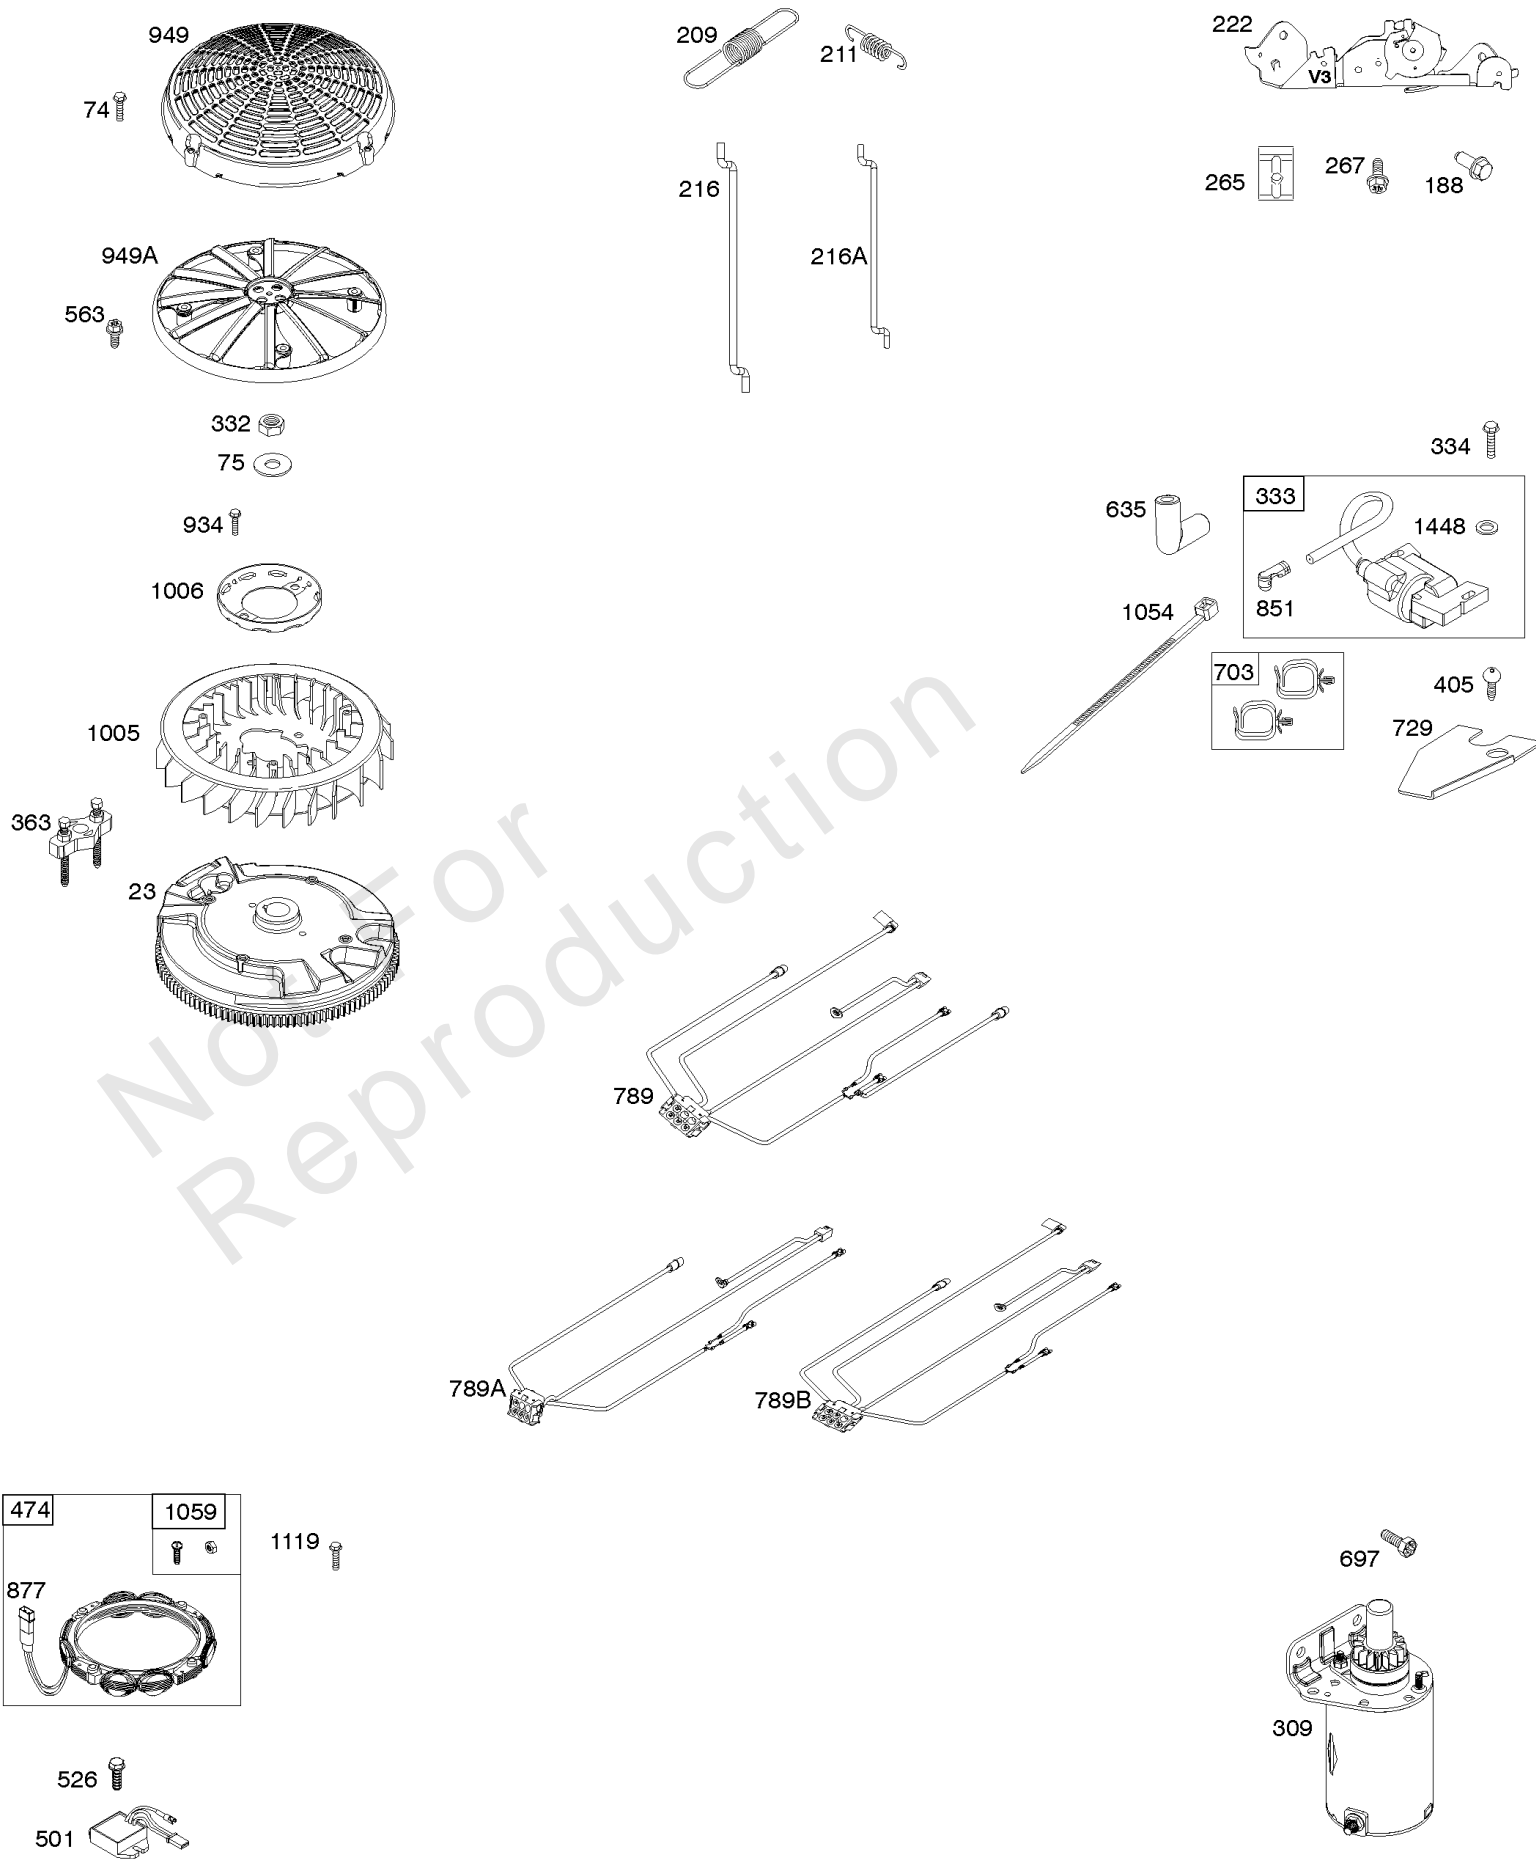

Not For Reproduction

Engine/Valve Gasket Set, Carburetor Overhaul Kit

REF NO	PART NO	QTY	DESCRIPTION
3	391086S		SEAL, Oil -(Magneto Side)
7	796851		GASKET, Cylinder Head
9	690937		GASKET, Breather
12	591911		GASKET, Crankcase
20	795387		SEAL, Oil -(PTO Side)
51	796876		GASKET, Intake
51A	690949		GASKET, Intake
104	694918		PIN, Float Hinge
105	808798		VALVE, Float Needle
121	799132		KIT, Carburetor Overhaul
122	798759		SPACER, Carburetor
137	690994		GASKET, Float Bowl
150	841649		GASKET, Nozzle
163	691001		GASKET, Air Cleaner
276	695410		WASHER, Sealing
358	799117		GASKET SET, Engine
524	691032		SEAL, O-Ring
633	690722		SEAL, Choke/Throttle Shaft
672	690234		GASKET, Carburetor Plate
691	790574		SEAL, Governor Shaft
842	691031		SEAL, O-Ring -(Dipstick Tube)
868	690968		SEAL, Valve
883	690970		GASKET, Exhaust
943	796222		SEAL, O-Ring -(Oil Pump Cover)
987	808183		SEAL, Choke/Throttle Shaft
1022	690971		GASKET, Rocker Cover
1095	694013		GASKET SET, Valve
1124	690988		SEAL, O-Ring -(Fuel Transfer Tube)
1124A	841653		SEAL, O-Ring -(Fuel Transfer Tube)