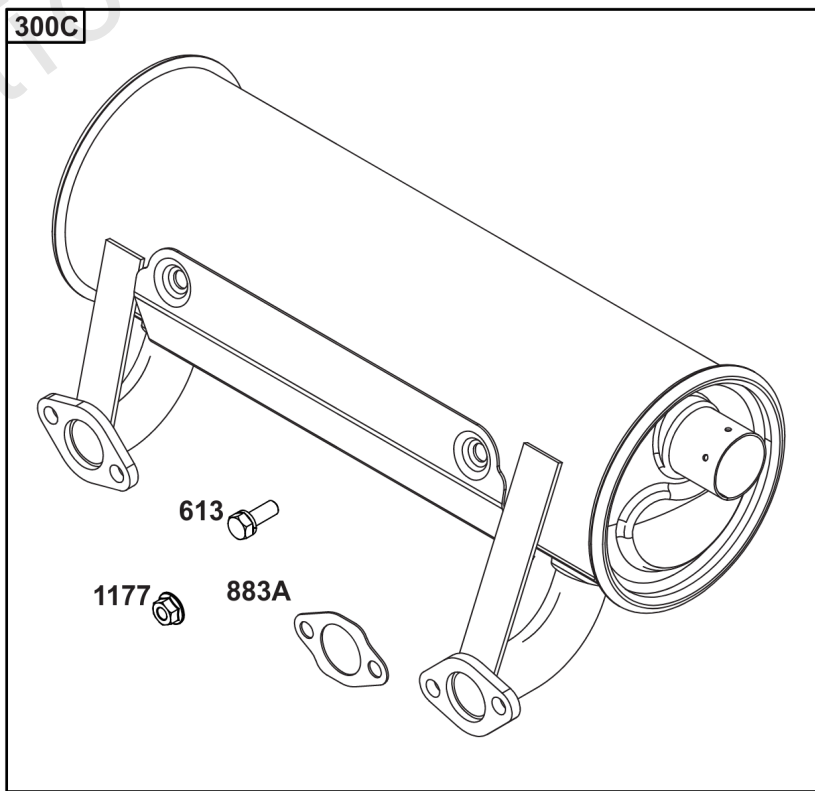

Engine Mounted Below Deck Mufflers

REF NO	PART NO	QTY	DESCRIPTION
300	594584	1	KIT-MUFFLER/GUARD -(Oil Filter Side Outlet) (Engine Supported) (O2 Sensor Port)
300A	593877	1	MUFFLER -(Starter Side Outlet) (Engine Supported) (O2 Sensor Port)
300B	594583	1	MUFFLER -(Starter Side Outlet) (Engine Supported) (No O2 Sensor Port)
300C	692120	1	MUFFLER -(Starter Side Outlet) (No O2 Sensor Port)
415	596859	1	PLUG -(O2 Sensor Port)
613	690341	4	SCREW -(Muffler)
613A	690363	4	SCREW -(Muffler)
883	594365	2	GASKET, Exhaust
883A	690970	2	GASKET, Exhaust
1177	690941	4	NUT -(Muffler)

Not For Reproduction