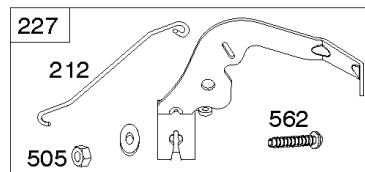

1319 WARNING LABEL

WARNING
Read and follow Operating Instructions before starting engine.
Exhaust is toxic. Operate engine in well-ventilated area.
Exhaust will contain benzene, carbon monoxide, and other harmful pollutants.
Wear eye protection and avoid contact with hot parts.

REQUIRED when replacing parts with warning labels affixed.

1319A WARNING LABEL

REQUIRED when replacing parts with warning labels affixed.

1058 OPERATOR'S MANUAL

1036 EMISSIONS LABEL