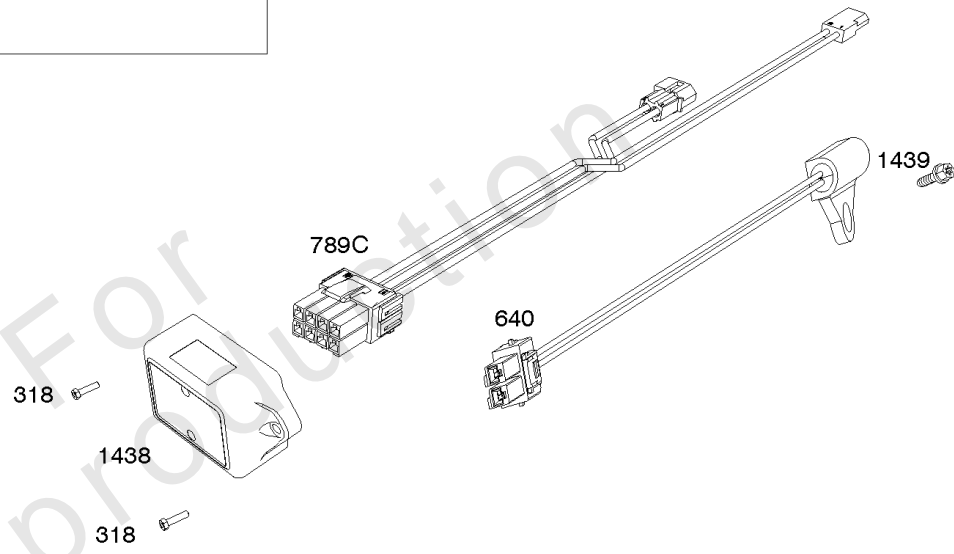

REQUIRED when replacing parts with warning labels affixed.

1319A WARNING LABEL

REQUIRED when replacing parts with warning labels affixed.

1058 OPERATOR'S MANUAL

1036 EMISSIONS LABEL

Cylinder, Crankshaft, Camshaft, Air Guides

REF NO	PART NO	QTY	DESCRIPTION
1058	279348TRI		MANUAL, Operator's
1319	794467		LABEL, Warning
1319A	797669		LABEL, Warning

Not For Reproduction

ECU Module

REF NO	PART NO	QTY	DESCRIPTION
318	691127		SCREW -(Mounting Bracket)
318A	792629		SCREW -(Mounting Bracket) (Electronic Choke Module To Mounting Bracket)
493	797176		BRACKET, Mounting -(Electronic Choke)
640	796913		WIRE ASSEMBLY -(Thermistor)
789C	796914		HARNESS, Wiring
1436	799108		MOTOR, Stepper/Bracket
1437	699891		SCREW -(Stepper/Bracket Motor)
1438	796352S		MODULE, Electronic Choke
1439	794904		SCREW -(Thermistor Wire Assembly)