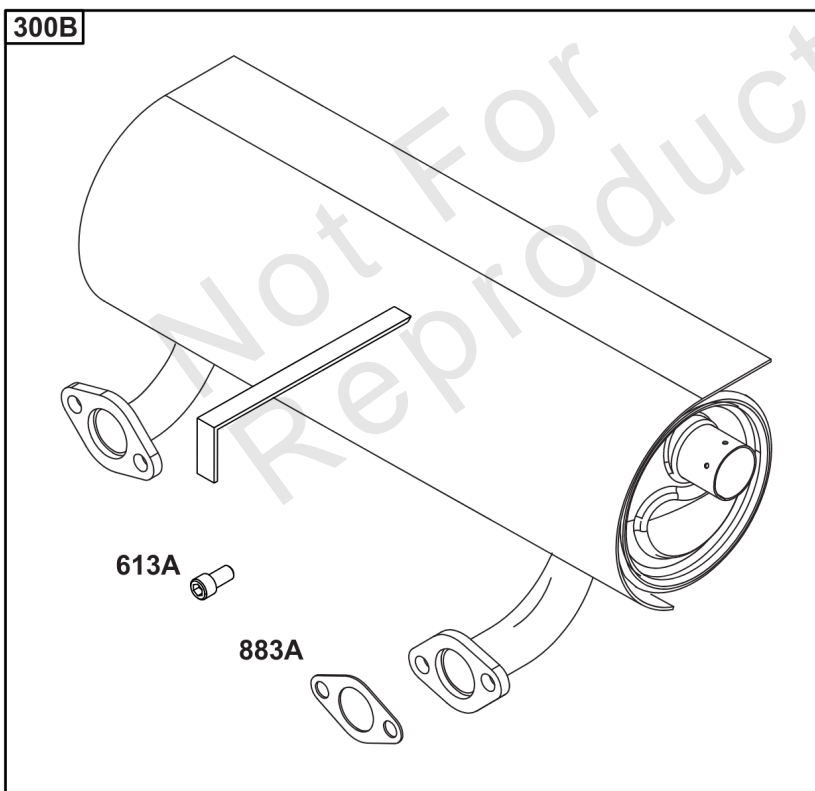

Engine Mounted Below Deck Mufflers

REF NO	PART NO	QTY	DESCRIPTION
300	594584	1	KIT-MUFFLER/GUARD -(Oil Filter Side Outlet) (Engine Supported) (O2 Sensor Port)
300A	593877	1	MUFFLER -(Starter Side Outlet) (Engine Supported) (O2 Sensor Port)
300B	594583	1	MUFFLER -(Starter Side Outlet) (Engine Supported) (No O2 Sensor Port)
300C	692120	1	MUFFLER -(Starter Side Outlet) (No O2 Sensor Port)
415	596859	1	PLUG -(O2 Sensor Port)
613	690341	4	SCREW -(Muffler)
613A	690363	4	SCREW -(Muffler)
883	594365	2	GASKET, Exhaust
883A	690970	2	GASKET, Exhaust
1177	690941	4	NUT -(Muffler)

Not For Reproduction