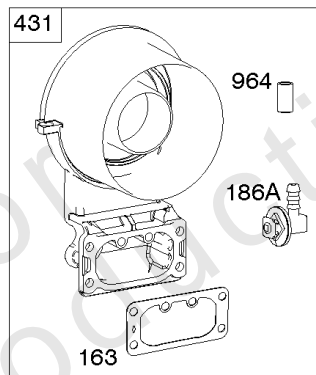

Model Components	Page
Blower Housing, Air Cleaner.	4
Carburetor, Fuel Supply.	6
Cylinder Head, Rocker Arm Cover, Intake Manifold.	10
Cylinder, Crankshaft, Camshaft, Air Guides.	14
ECU Module.	18
Engine Sump, Lubrication, Oil Cooler.	20
Engine/Valve Gasket Set, Carburetor Overhaul Kit.	24
Flywheel, Controls, Wire Harness, Alternator, Starter.	26
Replacement Engine - US & Canada.	28
Model 40, 44 & 49 Engine Accessories Catalog.	29
Maintenance Kits.	30
Engine Mounted Below Deck Mufflers.	32
Engine Mounted Above Deck Mufflers.	34
Spark Arrester/Deflector.	36
Lubrication.	38
Implement Mounted Above Deck Mufflers.	40
Exhaust/Muffler Configurations.	42
Electrical.	44
Flywheel Guards.	46
Speed Control.	48
Muffler Mounting Hardware.	50

Not For
Reproduction