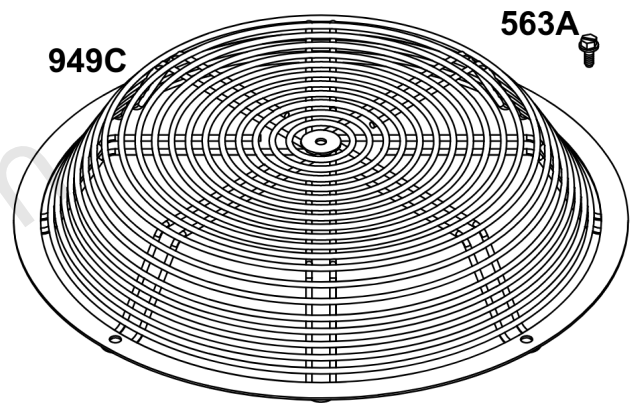

Not For
Reproduction

Flywheel Guards

REF NO	PART NO	QTY	DESCRIPTION
563	799360	1	SCREW -(Debris Screen Guard)
563A	597574	1	SCREW -(Debris Screen Guard)
563B	799359	1	SCREW -(Debris Screen Guard)
949	799357	1	GUARD, Debris Screen -(Static Cover Flywheel) (Requires 4 x 799360 Screw)
949A	797420YP	1	GUARD, Debris Screen -(Static Cover Flywheel High Flow) (Requires 4 x 799360 Screw)
949B	593206	1	GUARD, Debris Screen -(Static Cover Flywheel) (Requires 4 x 799359 Screw)
949C	597573	1	GUARD, Debris Screen -(Wire Static Flywheel Cover) (Requires 4x 597574 Screw) (For Commercial Series)

Not For Reproduction