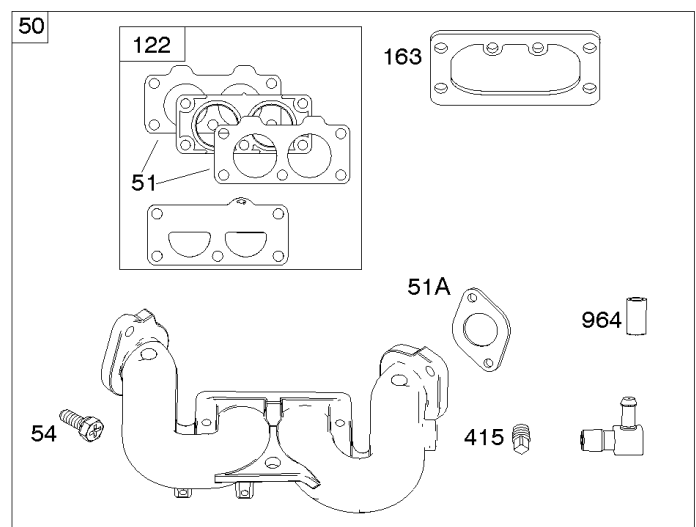

Cylinder Head, Rocker Arm Cover, Intake Manifold

REF NO	PART NO	QTY	DESCRIPTION
5	799088		HEAD, Cylinder -(Cylinder #1)
5A	799089		HEAD, Cylinder -(Cylinder #2)
7	796851		GASKET, Cylinder Head
13	793988		SCREW -(Cylinder Head)
33	793557		VALVE, Exhaust
34	793556		VALVE, Intake
35	694865		SPRING, Valve -(Intake)
36	694865		SPRING, Valve -(Exhaust)
42	499586		KEEPER, Valve
45	690977		TAPPET, Valve
50	797503		MANIFOLD, Intake
51	796876		GASKET, Intake
51A	690949		GASKET, Intake
53	690951		STUD -(Carburetor)
54	699816		SCREW -(Intake Manifold)
122	798759		SPACER, Carburetor
163	691001		GASKET, Air Cleaner
192	690083		ADJUSTER, Rocker Arm
213	799510		BRACKET, Choke Control
337	491055S		PLUG, Spark
337	84007216		PLUG, SPARK -(China Only)
383	19576S		WRENCH, Spark Plug
415	794903		PLUG -(Sump)
613	690341		SCREW -(Muffler)
635	692076		BOOT, Spark Plug
654	690958		NUT -(Carburetor)
798	697890		SCREW -(Rocker Arm)
868	690968		SEAL, Valve
883	690970		GASKET, Exhaust
914	691127		SCREW -(Rocker Cover)
918A	596163		HOSE, Vacuum -Used Before Code Date 19091800
918A	593641		HOSE, Vacuum -Used After Code Date 19091700
929	691003		SCREW -(Choke Control Bracket)
929A	794904		SCREW -(Choke Control Bracket)
964	799159		CAP, Connector
1022	690971		GASKET, Rocker Cover
1023	793146		COVER, Rocker -(Cylinder #1)
1023A	499600		COVER, Rocker -(Cylinder #2)

Cylinder Head, Rocker Arm Cover, Intake Manifold

Mfg. No: 49T777-0003-G1