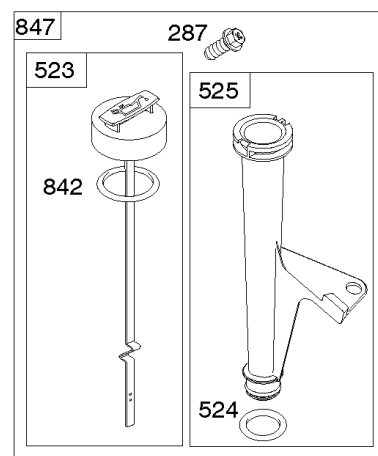

REF NO	PART NO	QTY	DESCRIPTION
1058	279348TRI		MANUAL, Operator's
1319	794467		LABEL, Warning
1319A	797669		LABEL, Warning

Not For Reproduction

ECU Module

REF NO	PART NO	QTY	DESCRIPTION
318	691127		SCREW -(Mounting Bracket)
318A	792629		SCREW -(Mounting Bracket) (Electronic Choke Module To Mounting Bracket)
493	797176		BRACKET, Mounting -(Electronic Choke)
640	796913		WIRE ASSEMBLY -(Thermistor)
789C	796914		HARNESS, Wiring
1436	799108		MOTOR, Stepper/Bracket
1437	699891		SCREW -(Stepper/Bracket Motor)
1438	796352S		MODULE, Electronic Choke
1439	794904		SCREW -(Thermistor Wire Assembly)

Not For Reproduction

Engine Sump, Lubrication, Oil Cooler

REF NO	PART NO	QTY	DESCRIPTION
4	797502		SUMP, Engine
12	591911		GASKET, Crankcase
15	690946		PLUG, Oil Drain
20	795387		SEAL, Oil -(PTO Side)
22	694966		SCREW -(Crankcase Cover/Sump)
186	796532		CONNECTOR, Hose -(Oil Drain)
219	793338		GEAR, Governor
220	799772		WASHER -(Governor Gear)
221	841026		CUP, Governor
239	792028		SWITCH, Oil Pressure
287	697820		SCREW -(Dipstick Tube)
305	691005		SCREW -(Blower Housing)
400	796862		COOLER, Oil
404	690442		WASHER -(Governor Crank)
415	794903		PLUG -(Sump)
448	799103		BRACKET, Oil Cooler
512	796530		HOSE, Oil Drain
523	691036		DIPSTICK
524	691032		SEAL, O-Ring
525	691037		TUBE, Dipstick
552	796638		BUSHING, Governor Crank
552A	690553		BUSHING, Governor Crank
601A	841597		CLAMP, Hose
615	698290		RETAINER, Governor Shaft
616	691045		CRANK, Governor
691	790574		SEAL, Governor Shaft
742	690328		RETAINER, E Ring
750	796208		SCREW -(Oil Pump Cover)
829	799104		HOSE, Oil Cooler -(Oil Cooler Hose)
842	691031		SEAL, O-Ring -(Dipstick Tube)
847	499602		DIPSTICK/TUBE ASSEMBLY
943	796222		SEAL, O-Ring -(Oil Pump Cover)
965	796221		COVER, Oil Pump
1017	796214		SCREEN, Oil Pump
1024	794644		PUMP-OIL
1027	795890		FILTER, Oil -(Yellow)
1028	796864		ADAPTER, Oil Filter
1366	799131		DIVERTER, Oil Cooler
1373	695629		SCREW -(Oil Cooler Bracket)
1373A	799105		SCREW -(Oil Cooler Bracket)