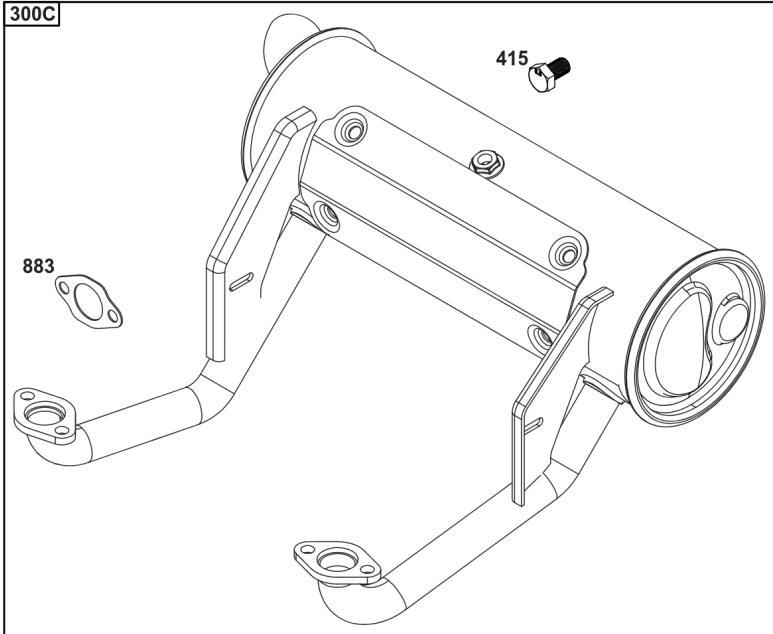

Not For
Reproduction

Engine Mounted Above Deck Mufflers

REF NO	PART NO	QTY	DESCRIPTION
300C	595138	1	MUFFLER -(Oil Filter Side Outlet) (Self-Supporting) (O2 Sensor Port)
300D	595139	1	MUFFLER -(Starter Side Outlet) (Self-Supporting) (O2 Sensor Port)
415	596859	1	PLUG -(O2 Sensor Port)
883	594365	2	GASKET, Exhaust

Not For Reproduction