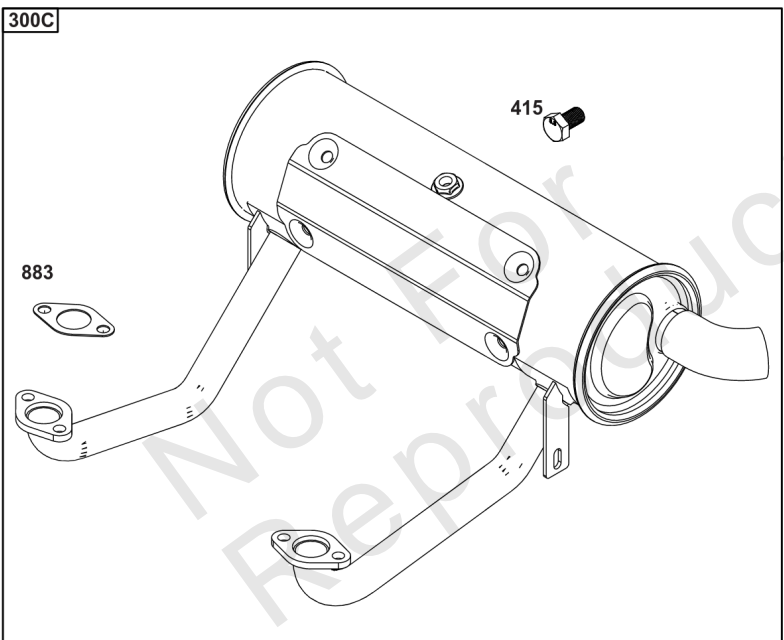

Implement Mounted Above Deck Mufflers

Implement Mounted Above Deck Mufflers

REF NO	PART NO	QTY	DESCRIPTION
300A	594585	1	MUFFLER -(Oil Filter Side Outlet) (Implement Supported) (O2 Sensor Port)
300B	595134	1	MUFFLER -(Oil Filter Side Outlet) (O2 Sensor Port)
300C	595135	1	MUFFLER -(Starter Side Outlet) (O2 Sensor Port)
300D	595136	1	MUFFLER -(Oil Filter Side Outlet)
264	703465	4	NUT, 5/16-18, GR5 -(Muffler Adapter)
355	5025292SM	4	WASHER, 5/16" GD.9 FL -(Muffler Bracket)
355A	5025155SM	2	WASHER, 5/16 -(Muffler Bracket)
415	596859	1	PLUG -(O2 Sensor Port)
437	703585	4	CAPSCREW, 5/16-18X1 -(Exhaust Manifold)
740	703164	2	NUT -(Muffler Bracket)
740A	703115	2	NUT -(Muffler Bracket)
819	690341	4	SCREW -(Muffler Bracket)
863	597480	1	BRACKET, Muffler
883	594365	2	GASKET, Exhaust
883A	690970	2	GASKET, Exhaust
1176	690941	4	NUT -(Exhaust Manifold)
1317	703116	4	LCKWSHR -(Exhaust Manifold)