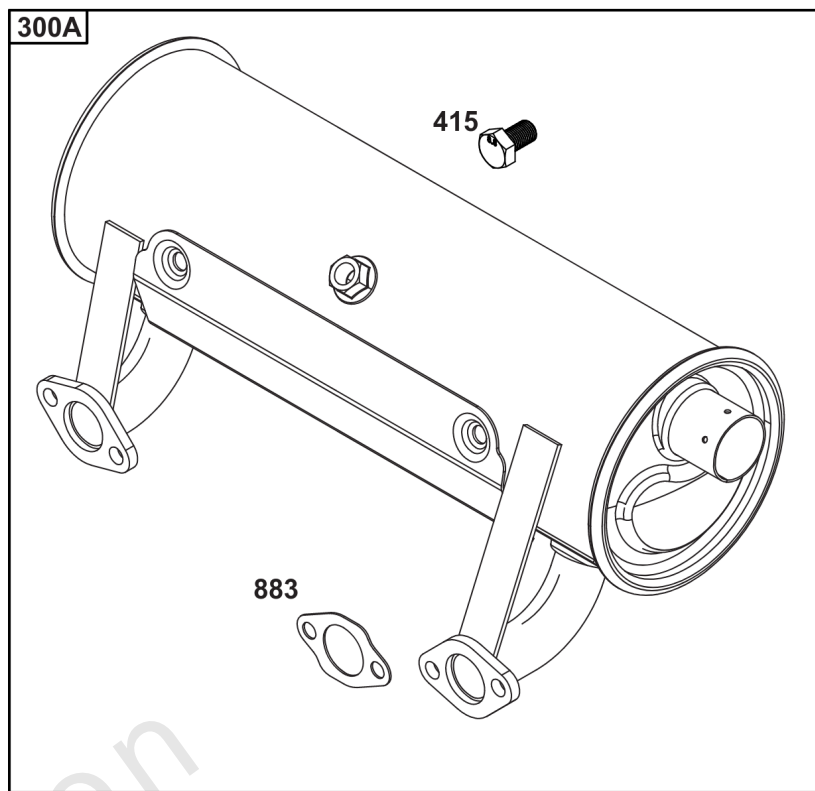

Engine Mounted Below Deck Mufflers

REF NO	PART NO	QTY	DESCRIPTION
300	594584	1	KIT-MUFFLER/GUARD -(Oil Filter Side Outlet) (Engine Supported) (O2 Sensor Port)
300A	593877	1	MUFFLER -(Starter Side Outlet) (Engine Supported) (O2 Sensor Port)
300B	594583	1	MUFFLER -(Starter Side Outlet) (Engine Supported) (No O2 Sensor Port)
300C	692120	1	MUFFLER -(Starter Side Outlet) (No O2 Sensor Port)
415	596859	1	PLUG -(O2 Sensor Port)
613	690341	4	SCREW -(Muffler)
613A	690363	4	SCREW -(Muffler)
883	594365	2	GASKET, Exhaust
883A	690970	2	GASKET, Exhaust
1177	690941	4	NUT -(Muffler)

Not For Reproduction