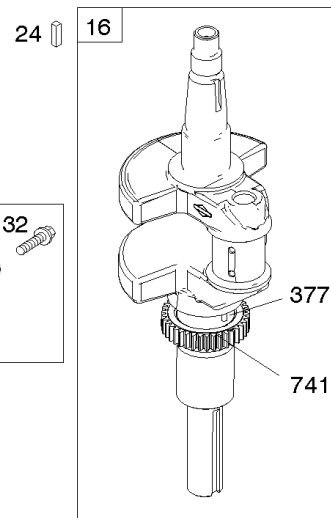

1319 WARNING LABEL

WARNING
Read and follow Operating Instructions before starting engine.
Exhaust is toxic. Open engine to cool at least 2 minutes before refueling.
Engine will not start. Inspect, clean, and replace air filter as needed.
Wear eye protection any time you work on or around hot parts.

REQUIRED when replacing parts with warning labels affixed.

1319A WARNING LABEL

REQUIRED when replacing parts with warning labels affixed.

1058 OPERATOR'S MANUAL

1036 EMISSIONS LABEL