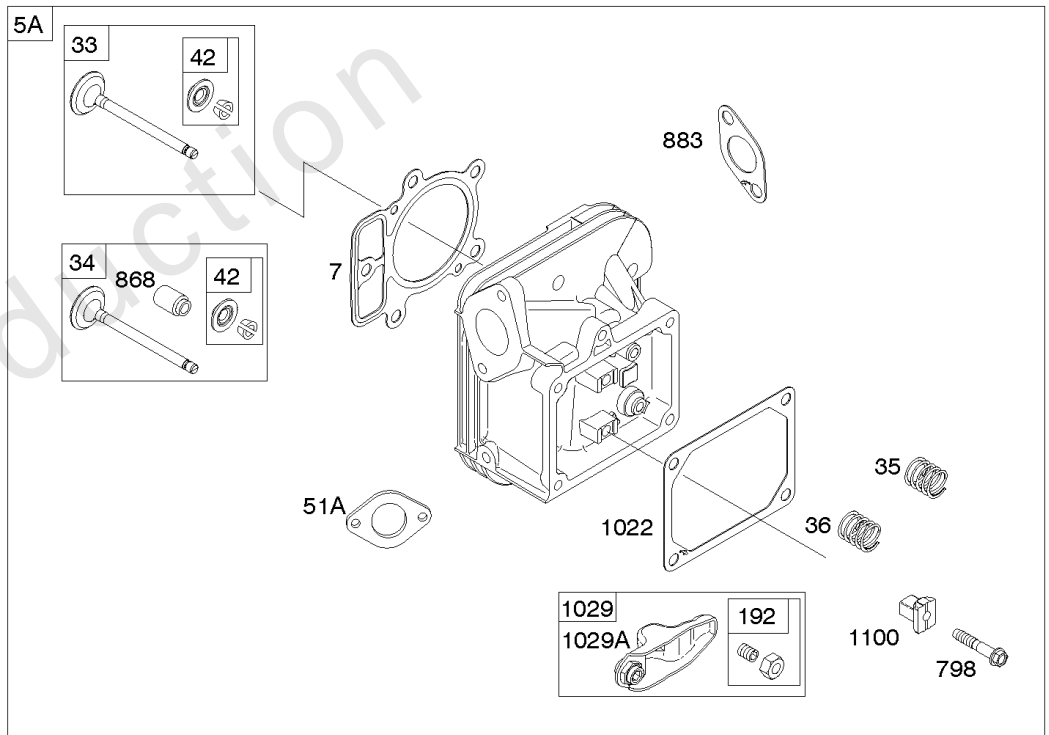

Carburetor, Fuel Supply

REF NO	PART NO	QTY	DESCRIPTION
51A	690949		GASKET, Intake
93	845864		BUSHING, Throttle Shaft
95	690718		SCREW -(Throttle Valve)
98	699721		KIT, Idle Speed
104	694918		PIN, Float Hinge
105	808798		VALVE, Float Needle
108	699723		VALVE, Choke
117	842082		JET, Main -(Standard)
118	842081		JET, Main -(High Altitude)
122	798759		SPACER, Carburetor
125	799511		CARBURETOR
130	796875		VALVE, Throttle
131	796872		KIT, Throttle Shaft
133	699724		FLOAT, Carburetor
135	699729		TUBE, Fuel Transfer
137	690994		GASKET, Float Bowl
141	799112		KIT, Choke Shaft
142	796871		NOZZLE, Carburetor
150	841649		GASKET, Nozzle
163	691001		GASKET, Air Cleaner
186A	799158		CONNECTOR, Hose -(EVAP)
186B	845141		CONNECTOR, Hose -(EVAP)
187	791766		LINE, Fuel -(Cut To Required Length)
217	799771		SPRING, Choke Return
231	690718		SCREW -(Choke Valve)
240	695666		FILTER, Fuel
276	695410		WASHER, Sealing
385	797409		SCREW -(Fuel Pump) (Fuel Pump Mounted To Blower Housing)
387	808656		PUMP, Fuel
418	795912		PLATE, Carburetor Cover
601	691038		CLAMP, Hose
633	690722		SEAL, Choke/Throttle Shaft
672	690234		GASKET, Carburetor Plate
918	799160		HOSE, Vacuum
947	798779		SOLENOID, Fuel
964	799159		CAP, Connector
975	799114		BOWL, Float
987	808183		SEAL, Choke/Throttle Shaft
1124	690988		SEAL, O-Ring -(Fuel Transfer Tube)
1124A	841653		SEAL, O-Ring -(Fuel Transfer Tube)
1126	690991		SCREW -(Fuel Transfer Tube)
1127	695407		SCREW -(Float Bowl) (Float Bowl to Carburetor Body)
1128	690990		SCREW -(Carburetor Nozzle)

Carburetor, Fuel Supply

REF NO	PART NO	QTY	DESCRIPTION
1169	690990		SCREW -(Carburetor Cover Plate)

Not For Reproduction

Cylinder Head, Rocker Arm Cover, Intake Manifold

Mfg. No: 49T777-0003-G1

Cylinder Head, Rocker Arm Cover, Intake Manifold