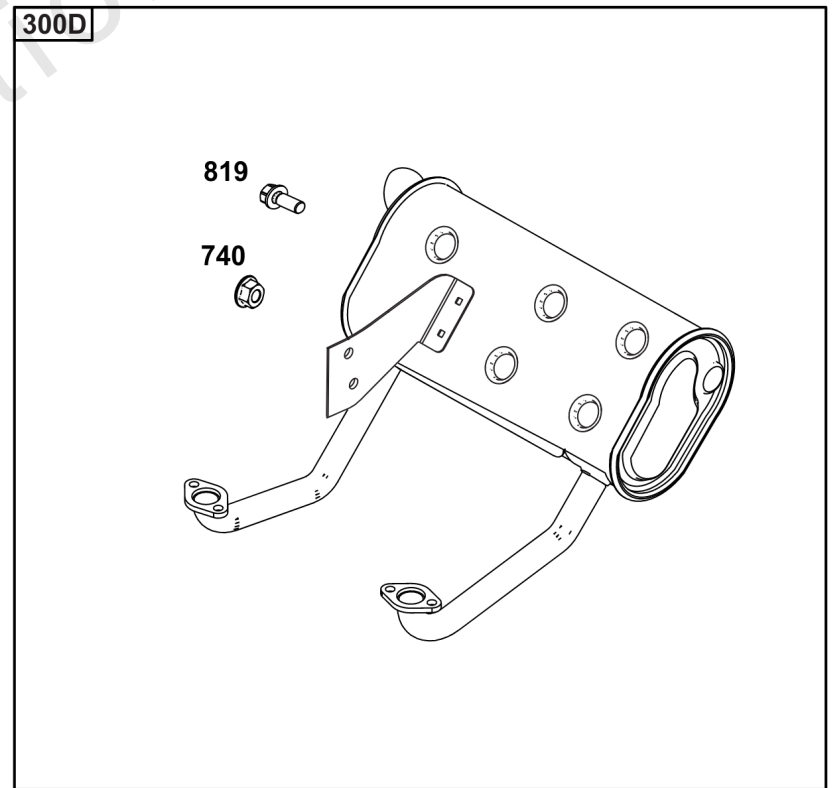

Exhaust/Muffler Configurations

REF NO	PART NO	QTY	DESCRIPTION
300A	771127	1	MUFFLER -(Oil Filter Side Outlet)(Commercial & Professional Series)
300B	771128	1	MUFFLER -(Starter Side Outlet)(Commercial & Professional Series)
300C	595822	1	MUFFLER -(Starter Side Outlet)(Commercial & Professional Series)
300D	84003680	1	MUFFLER -(Oil Filter Side Outlet) (Commercial & Professional Series)(Vanguard 810 & 810 EFI) (Compatible with 593868 Spark Arrester, 593885 Spark Arrester with Deflector.) (Equipped with plug for blocking off O2 sensor port for non EFI engines.)
437	690341	4	SCREW -(Exhaust Manifold)
740	704067	2	NUT, HEX FLNG,5/16-18 -(Muffler Bracket)
819	592604	2	SCREW -(Muffler Bracket)
819A	695629	4	SCREW -(Muffler Bracket)
819B	692062	2	SCREW -(Muffler Bracket)
883	594365	2	GASKET, Exhaust
884	691956	1	CLAMP, Muffler
1176	690941	4	NUT -(Exhaust Manifold)
1177	793859	1	NUT -(Muffler)