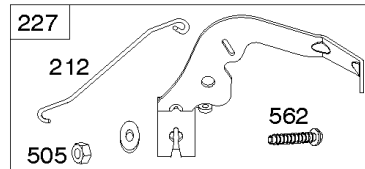

1319 WARNING LABEL

WARNING
Read and follow Operating Instructions before starting engine.
Operate in a well-ventilated area. Do not breathe engine exhaust.
Do not use a flammable liquid to clean.
Do not use a flammable liquid to clean.
Do not use a flammable liquid to clean.
Do not use a flammable liquid to clean.

REQUIRED when replacing parts with warning labels affixed.

1319A WARNING LABEL

REQUIRED when replacing parts with warning labels affixed.

1058 OPERATOR'S MANUAL

1036 EMISSIONS LABEL