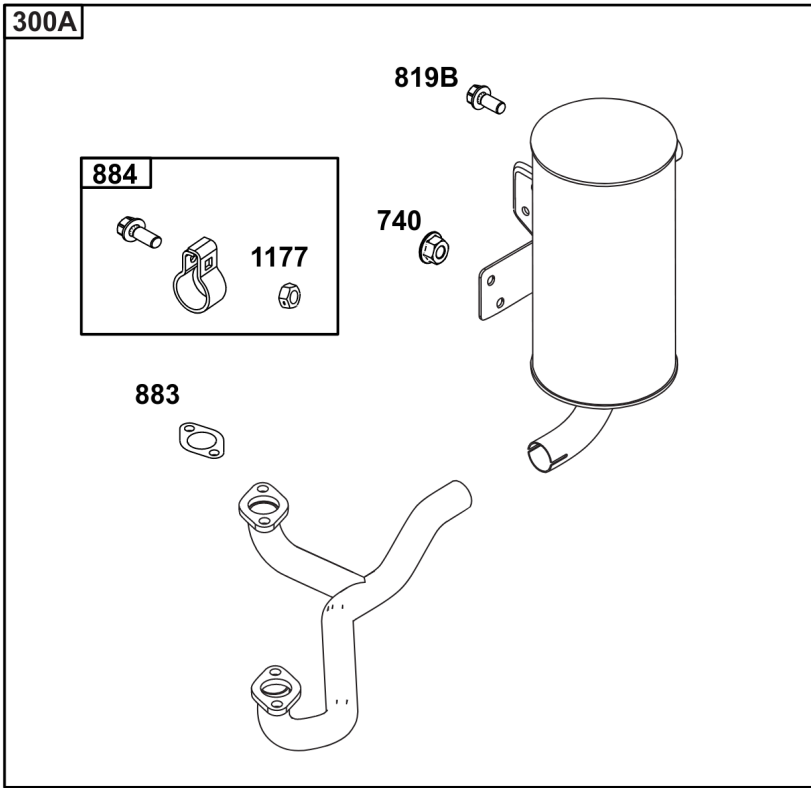

Exhaust/Muffler Configurations

REF NO	PART NO	QTY	DESCRIPTION
300A	771127	1	MUFFLER -(Oil Filter Side Outlet)(Commercial & Professional Series)
300B	771128	1	MUFFLER -(Starter Side Outlet)(Commercial & Professional Series)
300C	595822	1	MUFFLER -(Starter Side Outlet)(Commercial & Professional Series)
300D	84003680	1	MUFFLER -(Oil Filter Side Outlet) (Commercial & Professional Series)(Vanguard 810 & 810 EFI) (Compatible with 593868 Spark Arrester, 593885 Spark Arrester with Deflector.) (Equipped with plug for blocking off O2 sensor port for non EFI engines.)
437	690341	4	SCREW -(Exhaust Manifold)
740	704067	2	NUT, HEX FLNG,5/16-18 -(Muffler Bracket)
819	592604	2	SCREW -(Muffler Bracket)
819A	695629	4	SCREW -(Muffler Bracket)
819B	692062	2	SCREW -(Muffler Bracket)
883	594365	2	GASKET, Exhaust
884	691956	1	CLAMP, Muffler
1176	690941	4	NUT -(Exhaust Manifold)
1177	793859	1	NUT -(Muffler)