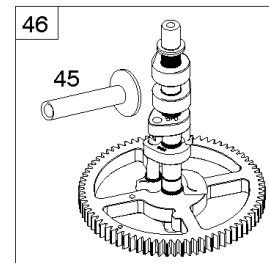

## ***Cylinder Head, Rocker Arm Cover, Intake Manifold***

<b>REF NO</b>	<b>PART NO</b>	<b>QTY</b>	<b>DESCRIPTION</b>
1026	690981		ROD, Push -(Steel)
1026A	690982		ROD, Push -(Aluminum)
1029	690972		ARM, Rocker
1029A	807323		ARM, Rocker
1100	791959		PIVOT, Rocker Arm

## Cylinder, Crankshaft, Camshaft, Air Guides

REF NO	PART NO	QTY	DESCRIPTION
1	591696		CYLINDER ASSEMBLY
2	797673		KIT, Bushing/Seal -(Magneto Side)
3	391086S		SEAL, Oil -(Magneto Side)
8	792185		BREATHER ASSEMBLY
9	690937		GASKET, Breather
10	691108		SCREW -(Breather Assembly)
11	792184		TUBE-BREATHER
16	796857		CRANKSHAFT
24	796335		KEY, Flywheel
25	796909		PISTON ASSEMBLY -(Standard)
25	796910		PISTON ASSEMBLY -(.020 Oversize)
26	796911		SET, Ring -(Standard)
26	796912		SET, Ring -(.020 Oversize)
27	690975		LOCK, Piston Pin
28	696581		PIN, Piston -(Standard)
29	796209		ROD, Connecting
32	690976		SCREW -(Connecting Rod)
45	690977		TAPPET, Valve
46	797242		CAMSHAFT
212	695238		LINK, Throttle
227	798856		LEVER, Governor Control
250	690957		RETAINER, Breather
252	794389		COLLECTOR-OIL
306	796852		SHIELD-CYLINDER -(Cylinder #1)
306A	591666		SHIELD-CYLINDER -(Cylinder #2)
307	691003		SCREW -(Cylinder Shield)
307A	691108		SCREW -(Cylinder Shield)
377	690979		KEY, Woodruff
405	697820		SCREW -(Back Plate)
447	691003		SCREW -(Air Guide Cover)
505	691029		NUT -(Governor Control Lever)
562	690311		BOLT -(Governor Control Lever)
573	790444		PLATE, Back
718	690959		PIN, Locating
741	690980		GEAR, Timing
850	100106		SEALANT, Liquid
865	591667		COVER, Air Guide -(Valley)
1036	----		Label-Emissions -(Available From A Briggs & Stratton Authorized Dealer)