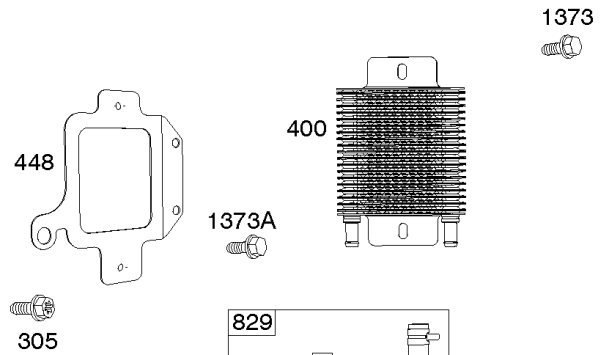

Engine Sump, Lubrication, Oil Cooler

REF NO	PART NO	QTY	DESCRIPTION
4	797502		SUMP, Engine
12	591911		GASKET, Crankcase
15	690946		PLUG, Oil Drain
20	795387		SEAL, Oil -(PTO Side)
22	694966		SCREW -(Crankcase Cover/Sump)
186	796532		CONNECTOR, Hose -(Oil Drain)
219	793338		GEAR, Governor
220	799772		WASHER -(Governor Gear)
221	841026		CUP, Governor
287	697820		SCREW -(Dipstick Tube)
305	691005		SCREW -(Blower Housing)
400	796862		COOLER, Oil
404	690442		WASHER -(Governor Crank)
415	794903		PLUG -(Sump)
448	799103		BRACKET, Oil Cooler
512	796530		HOSE, Oil Drain
523	691036		DIPSTICK
524	691032		SEAL, O-Ring
525	691037		TUBE, Dipstick
552	796638		BUSHING, Governor Crank
552A	690553		BUSHING, Governor Crank
601A	841597		CLAMP, Hose
615	698290		RETAINER, Governor Shaft
616	691045		CRANK, Governor
691	790574		SEAL, Governor Shaft
742	690328		RETAINER, E Ring
750	796208		SCREW -(Oil Pump Cover)
829	799104		HOSE, Oil Cooler -(Oil Cooler Hose)
842	691031		SEAL, O-Ring -(Dipstick Tube)
847	499602		DIPSTICK/TUBE ASSEMBLY
943	796222		SEAL, O-Ring -(Oil Pump Cover)
965	796221		COVER, Oil Pump
1017	796214		SCREEN, Oil Pump
1024	794644		PUMP-OIL
1027	795890		FILTER, Oil -(Yellow)
1028	796864		ADAPTER, Oil Filter
1366	799131		DIVERTER, Oil Cooler
1373	695629		SCREW -(Oil Cooler Bracket)
1373A	799105		SCREW -(Oil Cooler Bracket)
1374	796863		SEAL, O-Ring -(Oil Cooler Diverter)