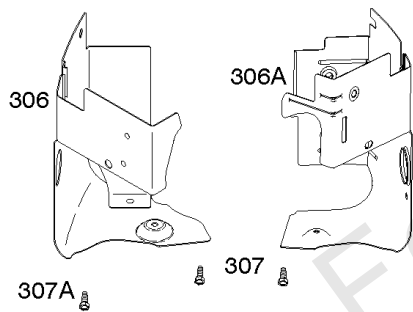

1319 WARNING LABEL

WARNING
Read and follow Operating Instructions before starting engine.
Operate in a well-ventilated area. Do not breathe the exhaust.
Do not touch the engine or exhaust system while it is hot.
Do not touch the engine or exhaust system while it is running.
Do not touch the engine or exhaust system while it is hot.

REQUIRED when replacing parts with warning labels affixed.

1319A WARNING LABEL

REQUIRED when replacing parts with warning labels affixed.

1058 OPERATOR'S MANUAL

1036 EMISSIONS LABEL