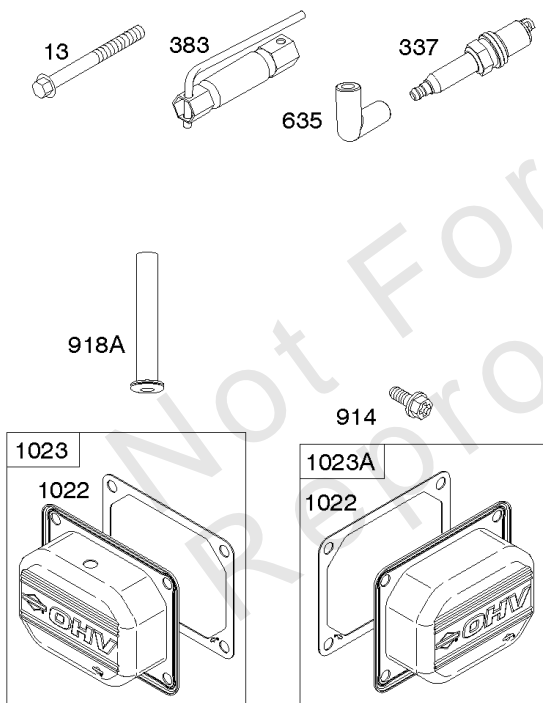

Cylinder Head, Rocker Arm Cover, Intake Manifold

REF NO	PART NO	QTY	DESCRIPTION
5	799088		HEAD, Cylinder -(Cylinder #1)
5A	799089		HEAD, Cylinder -(Cylinder #2)
7	796851		GASKET, Cylinder Head
13	793988		SCREW -(Cylinder Head)
33	793557		VALVE, Exhaust
34	793556		VALVE, Intake
35	694865		SPRING, Valve -(Intake)
36	694865		SPRING, Valve -(Exhaust)
42	499586		KEEPER, Valve
45	690977		TAPPET, Valve
50	797503		MANIFOLD, Intake
51	796876		GASKET, Intake
51A	690949		GASKET, Intake
53	690951		STUD -(Carburetor)
54	699816		SCREW -(Intake Manifold)
122	798759		SPACER, Carburetor
163	691001		GASKET, Air Cleaner
192	690083		ADJUSTER, Rocker Arm
213	799510		BRACKET, Choke Control
337	491055S		PLUG, Spark
337	84007216		PLUG, SPARK -(China Only)
383	19576S		WRENCH, Spark Plug
415	794903		PLUG -(Sump)
613	690341		SCREW -(Muffler)
635	692076		BOOT, Spark Plug
654	690958		NUT -(Carburetor)
798	697890		SCREW -(Rocker Arm)
868	690968		SEAL, Valve
883	690970		GASKET, Exhaust
914	691127		SCREW -(Rocker Cover)
918A	596163		HOSE, Vacuum -Used Before Code Date 19091800
918A	593641		HOSE, Vacuum -Used After Code Date 19091700
929	691003		SCREW -(Choke Control Bracket)
929A	794904		SCREW -(Choke Control Bracket)
964	799159		CAP, Connector
1022	690971		GASKET, Rocker Cover
1023	793146		COVER, Rocker -(Cylinder #1)
1023A	499600		COVER, Rocker -(Cylinder #2)

Cylinder Head, Rocker Arm Cover, Intake Manifold

Mfg. No: 49T777-0001-G1