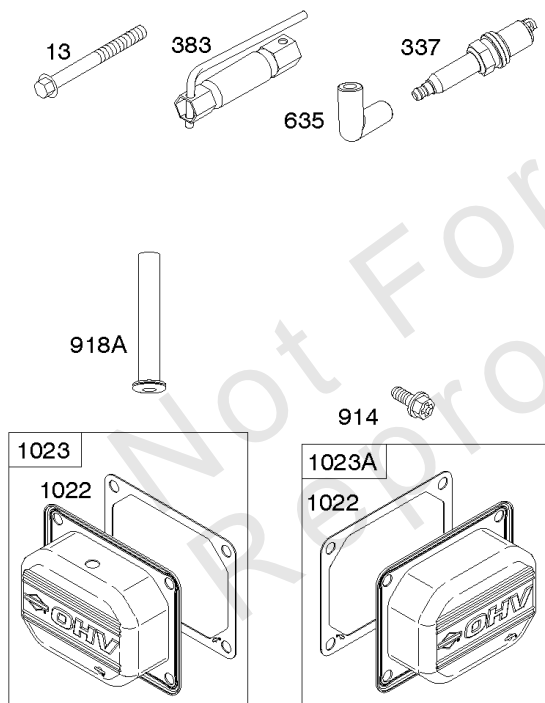

Cylinder Head, Rocker Arm Cover, Intake Manifold

Mfg. No: 49T777-0001-G1

Cylinder Head, Rocker Arm Cover, Intake Manifold

REF NO	PART NO	QTY	DESCRIPTION
5	799088		HEAD, Cylinder -(Cylinder #1)
5A	799089		HEAD, Cylinder -(Cylinder #2)
7	796851		GASKET, Cylinder Head
13	793988		SCREW -(Cylinder Head)
33	793557		VALVE, Exhaust
34	793556		VALVE, Intake
35	694865		SPRING, Valve -(Intake)
36	694865		SPRING, Valve -(Exhaust)
42	499586		KEEPER, Valve
45	690977		TAPPET, Valve
50	797503		MANIFOLD, Intake
51	796876		GASKET, Intake
51A	690949		GASKET, Intake
53	690951		STUD -(Carburetor)
54	699816		SCREW -(Intake Manifold)
122	798759		SPACER, Carburetor
163	691001		GASKET, Air Cleaner
192	690083		ADJUSTER, Rocker Arm
213	799510		BRACKET, Choke Control
337	491055S		PLUG, Spark
337	84007216		PLUG, SPARK -(China Only)
383	19576S		WRENCH, Spark Plug
415	794903		PLUG -(Sump)
613	690341		SCREW -(Muffler)
635	692076		BOOT, Spark Plug
654	690958		NUT -(Carburetor)
798	697890		SCREW -(Rocker Arm)
868	690968		SEAL, Valve
883	690970		GASKET, Exhaust
914	691127		SCREW -(Rocker Cover)
918A	596163		HOSE, Vacuum -Used Before Code Date 19091800
918A	593641		HOSE, Vacuum -Used After Code Date 19091700
929	691003		SCREW -(Choke Control Bracket)
929A	794904		SCREW -(Choke Control Bracket)
964	799159		CAP, Connector
1022	690971		GASKET, Rocker Cover
1023	793146		COVER, Rocker -(Cylinder #1)
1023A	499600		COVER, Rocker -(Cylinder #2)