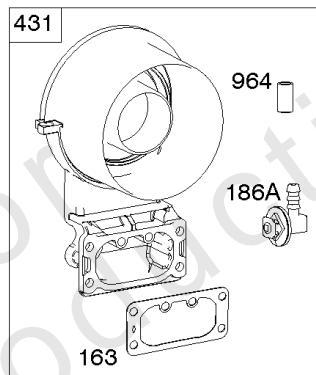

Model Components	Page
Blower Housing, Air Cleaner.	4
Carburetor, Fuel Supply.	6
Cylinder Head, Rocker Arm Cover, Intake Manifold.	10
Cylinder, Crankshaft, Camshaft, Air Guides.	14
ECU Module.	18
Engine Sump, Lubrication, Oil Cooler.	20
Engine/Valve Gasket Set, Carburetor Overhaul Kit.	22
Flywheel, Controls, Wire Harness, Alternator, Starter.	24
Replacement Engine - Europe, Middle East & Africa.	26
Replacement Engine - US & Canada.	27
Model 40, 44 & 49 Engine Accessories Catalog.	28
Maintenance Kits.	29
Engine Mounted Below Deck Mufflers.	31
Engine Mounted Above Deck Mufflers.	33
Spark Arrester/Deflector.	35
Lubrication.	37
Implement Mounted Above Deck Mufflers.	39
Exhaust/Muffler Configurations.	41
Electrical.	43
Flywheel Guards.	45
Speed Control.	47
Muffler Mounting Hardware.	49

Not For
Reproduction