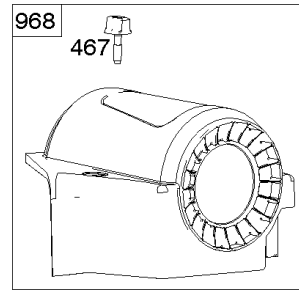

Model Components	Page
Blower Housing, Air Cleaner.	4
Carburetor, Fuel Supply.	6
Cylinder Head, Rocker Arm Cover, Intake Manifold.	10
Cylinder, Crankshaft, Camshaft, Air Guides.	14
ECU Module.	18
Engine Sump, Lubrication, Oil Cooler.	20
Engine/Valve Gasket Set, Carburetor Overhaul Kit.	22
Flywheel, Controls, Wire Harness, Alternator, Starter.	24
Replacement Engine - Europe, Middle East & Africa.	26
Replacement Engine - US & Canada.	27
Model 40, 44 & 49 Engine Accessories Catalog.	28
Maintenance Kits.	29
Engine Mounted Below Deck Mufflers.	31
Engine Mounted Above Deck Mufflers.	33
Spark Arrester/Deflector.	35
Lubrication.	37
Implement Mounted Above Deck Mufflers.	39
Exhaust/Muffler Configurations.	41
Electrical.	43
Flywheel Guards.	45
Speed Control.	47
Muffler Mounting Hardware.	49

Not For
Reproduction