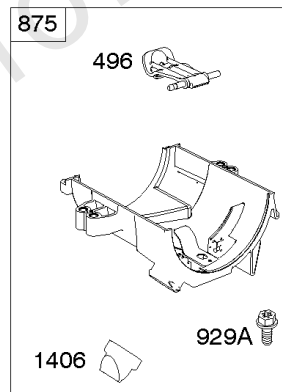

Model Components	Page
Blower Housing, Air Cleaner.	4
Carburetor, Fuel Supply.	6
Cylinder Head, Rocker Arm Cover, Intake Manifold.	10
Cylinder, Crankshaft, Camshaft, Air Guides.	14
ECU Module.	18
Engine Sump, Lubrication, Oil Cooler.	20
Engine/Valve Gasket Set, Carburetor Overhaul Kit.	22
Flywheel, Controls, Wire Harness, Alternator, Starter.	24
Replacement Engine - Europe, Middle East & Africa.	26
Replacement Engine - US & Canada.	27
Model 40, 44 & 49 Engine Accessories Catalog.	28
Maintenance Kits.	29
Engine Mounted Below Deck Mufflers.	31
Engine Mounted Above Deck Mufflers.	33
Spark Arrester/Deflector.	35
Lubrication.	37
Implement Mounted Above Deck Mufflers.	39
Exhaust/Muffler Configurations.	41
Electrical.	43
Flywheel Guards.	45
Speed Control.	47
Muffler Mounting Hardware.	49

Not For
Reproduction