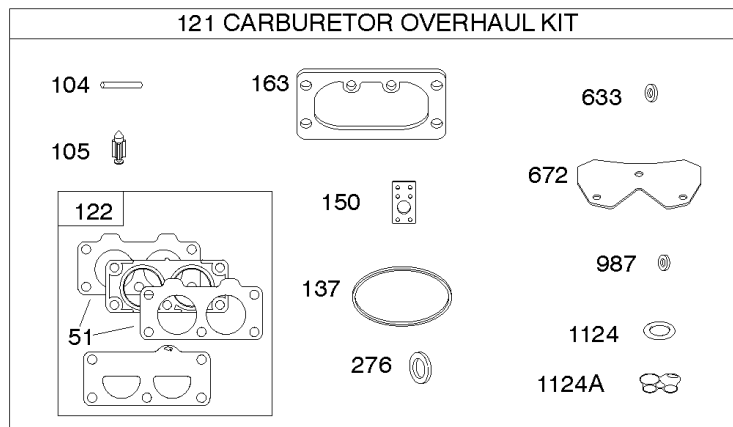

Not For Reproduction

Engine/Valve Gasket Set, Carburetor Overhaul Kit

REF NO	PART NO	QTY	DESCRIPTION
3	391086S		SEAL, Oil -(Magneto Side)
7	796851		GASKET, Cylinder Head
9	690937		GASKET, Breather
12	591911		GASKET, Crankcase
20	795387		SEAL, Oil -(PTO Side)
51	796876		GASKET, Intake
51A	690949		GASKET, Intake
104	694918		PIN, Float Hinge
105	808798		VALVE, Float Needle
121	799132		KIT, Carburetor Overhaul
122	798759		SPACER, Carburetor
137	690994		GASKET, Float Bowl
150	841649		GASKET, Nozzle
163	691001		GASKET, Air Cleaner
276	695410		WASHER, Sealing
358	799117		GASKET SET, Engine
524	691032		SEAL, O-Ring
633	690722		SEAL, Choke/Throttle Shaft
672	690234		GASKET, Carburetor Plate
691	790574		SEAL, Governor Shaft
842	691031		SEAL, O-Ring -(Dipstick Tube)
868	690968		SEAL, Valve
883	690970		GASKET, Exhaust
943	796222		SEAL, O-Ring -(Oil Pump Cover)
987	808183		SEAL, Choke/Throttle Shaft
1022	690971		GASKET, Rocker Cover
1095	694013		GASKET SET, Valve
1124	690988		SEAL, O-Ring -(Fuel Transfer Tube)
1124A	841653		SEAL, O-Ring -(Fuel Transfer Tube)