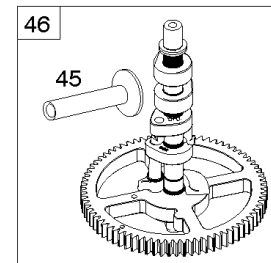

## Cylinder, Crankshaft, Camshaft, Air Guides

REF NO	PART NO	QTY	DESCRIPTION
1	591696		CYLINDER ASSEMBLY
2	797673		KIT, Bushing/Seal -(Magneto Side)
3	391086S		SEAL, Oil -(Magneto Side)
8	792185		BREATHER ASSEMBLY
9	690937		GASKET, Breather
10	691108		SCREW -(Breather Assembly)
11	792184		TUBE-BREATHER
16	796857		CRANKSHAFT
24	796335		KEY, Flywheel
25	796909		PISTON ASSEMBLY -(Standard)
25	796910		PISTON ASSEMBLY -(.020 Oversize)
26	796911		SET, Ring -(Standard)
26	796912		SET, Ring -(.020 Oversize)
27	690975		LOCK, Piston Pin
28	696581		PIN, Piston -(Standard)
29	796209		ROD, Connecting
32	690976		SCREW -(Connecting Rod)
45	690977		TAPPET, Valve
46	797242		CAMSHAFT
212	695238		LINK, Throttle
227	798856		LEVER, Governor Control
250	690957		RETAINER, Breather
252	794389		COLLECTOR-OIL
306	796852		SHIELD-CYLINDER -(Cylinder #1)
306A	591666		SHIELD-CYLINDER -(Cylinder #2)
307	691003		SCREW -(Cylinder Shield)
307A	691108		SCREW -(Cylinder Shield)
377	690979		KEY, Woodruff
405	697820		SCREW -(Back Plate)
447	691003		SCREW -(Air Guide Cover)
505	691029		NUT -(Governor Control Lever)
562	690311		BOLT -(Governor Control Lever)
573	790444		PLATE, Back
718	690959		PIN, Locating
741	690980		GEAR, Timing
850	100106		SEALANT, Liquid
865	591667		COVER, Air Guide -(Valley)
1036	----		Label-Emissions -(Available From A Briggs & Stratton Authorized Dealer)

## ***Cylinder, Crankshaft, Camshaft, Air Guides***

<b>REF NO</b>	<b>PART NO</b>	<b>QTY</b>	<b>DESCRIPTION</b>
1058	279348TRI		MANUAL, Operator's
1319	794467		LABEL, Warning
1319A	797669		LABEL, Warning