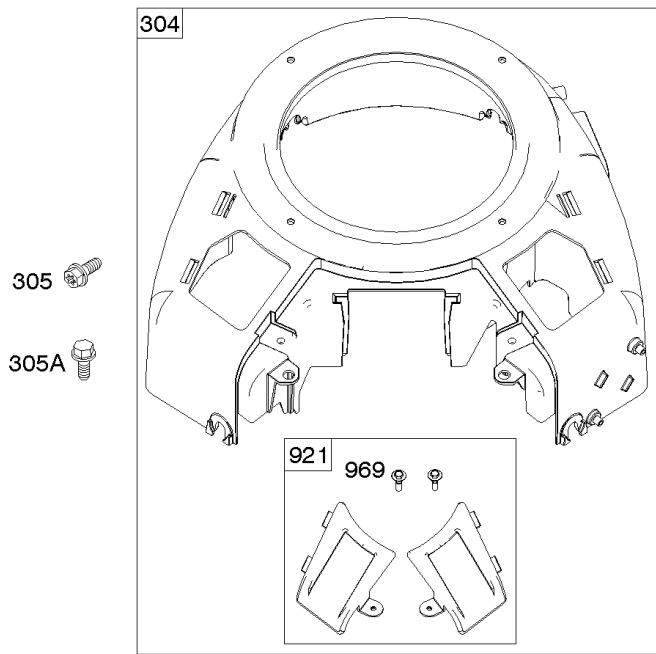

Model Components	Page
Blower Housing, Air Cleaner.	4
Carburetor, Fuel Supply.	6
Cylinder Head, Rocker Arm Cover, Intake Manifold.	10
Cylinder, Crankshaft, Camshaft, Air Guides.	14
ECU Module.	18
Engine Sump, Lubrication, Oil Cooler.	20
Engine/Valve Gasket Set, Carburetor Overhaul Kit.	22
Flywheel, Controls, Wire Harness, Alternator, Starter.	24
Replacement Engine - Europe, Middle East & Africa.	26
Replacement Engine - US & Canada.	27
Model 40, 44 & 49 Engine Accessories Catalog.	28
Maintenance Kits.	29
Engine Mounted Below Deck Mufflers.	31
Engine Mounted Above Deck Mufflers.	33
Spark Arrester/Deflector.	35
Lubrication.	37
Implement Mounted Above Deck Mufflers.	39
Exhaust/Muffler Configurations.	41
Electrical.	43
Flywheel Guards.	45
Speed Control.	47
Muffler Mounting Hardware.	49

Not For
Reproduction