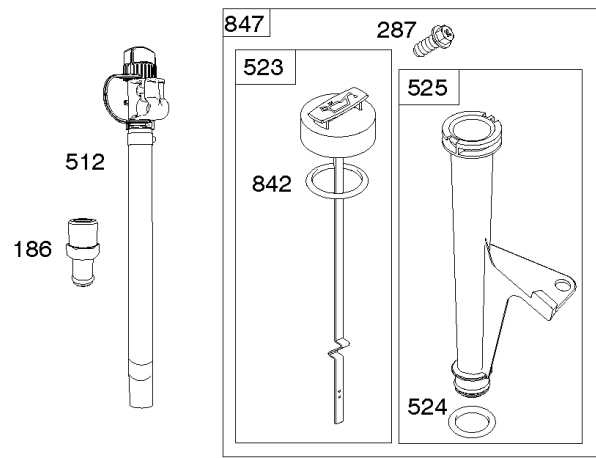

Engine Sump, Lubrication, Oil Cooler

REF NO	PART NO	QTY	DESCRIPTION
4	797502		SUMP, Engine
12	591911		GASKET, Crankcase
15	690946		PLUG, Oil Drain
20	795387		SEAL, Oil -(PTO Side)
22	694966		SCREW -(Crankcase Cover/Sump)
186	796532		CONNECTOR, Hose -(Oil Drain)
219	793338		GEAR, Governor
220	799772		WASHER -(Governor Gear)
221	841026		CUP, Governor
287	697820		SCREW -(Dipstick Tube)
305	691005		SCREW -(Blower Housing)
400	796862		COOLER, Oil
404	690442		WASHER -(Governor Crank)
415	794903		PLUG -(Sump)
448	799103		BRACKET, Oil Cooler
512	796530		HOSE, Oil Drain
523	691036		DIPSTICK
524	691032		SEAL, O-Ring
525	691037		TUBE, Dipstick
552	796638		BUSHING, Governor Crank
552A	690553		BUSHING, Governor Crank
601A	841597		CLAMP, Hose
615	698290		RETAINER, Governor Shaft
616	691045		CRANK, Governor
691	790574		SEAL, Governor Shaft
742	690328		RETAINER, E Ring
750	796208		SCREW -(Oil Pump Cover)
829	799104		HOSE, Oil Cooler -(Oil Cooler Hose)
842	691031		SEAL, O-Ring -(Dipstick Tube)
847	499602		DIPSTICK/TUBE ASSEMBLY
943	796222		SEAL, O-Ring -(Oil Pump Cover)
965	796221		COVER, Oil Pump
1017	796214		SCREEN, Oil Pump
1024	794644		PUMP-OIL
1027	795890		FILTER, Oil -(Yellow)
1028	796864		ADAPTER, Oil Filter
1366	799131		DIVERTER, Oil Cooler
1373	695629		SCREW -(Oil Cooler Bracket)
1373A	799105		SCREW -(Oil Cooler Bracket)
1374	796863		SEAL, O-Ring -(Oil Cooler Diverter)