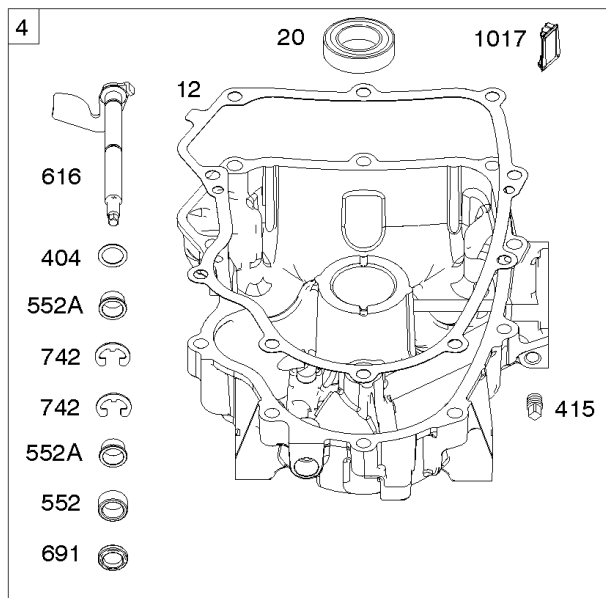

Engine Sump, Lubrication, Oil Cooler

REF NO	PART NO	QTY	DESCRIPTION
4	797502		SUMP, Engine
12	591911		GASKET, Crankcase
15	690946		PLUG, Oil Drain
20	795387		SEAL, Oil -(PTO Side)
22	694966		SCREW -(Crankcase Cover/Sump)
186	796532		CONNECTOR, Hose -(Oil Drain)
219	793338		GEAR, Governor
220	799772		WASHER -(Governor Gear)
221	841026		CUP, Governor
287	697820		SCREW -(Dipstick Tube)
305	691005		SCREW -(Blower Housing)
400	796862		COOLER, Oil
404	690442		WASHER -(Governor Crank)
415	794903		PLUG -(Sump)
448	799103		BRACKET, Oil Cooler
512	796530		HOSE, Oil Drain
523	691036		DIPSTICK
524	691032		SEAL, O-Ring
525	691037		TUBE, Dipstick
552	796638		BUSHING, Governor Crank
552A	690553		BUSHING, Governor Crank
601A	841597		CLAMP, Hose
615	698290		RETAINER, Governor Shaft
616	691045		CRANK, Governor
691	790574		SEAL, Governor Shaft
742	690328		RETAINER, E Ring
750	796208		SCREW -(Oil Pump Cover)
829	799104		HOSE, Oil Cooler -(Oil Cooler Hose)
842	691031		SEAL, O-Ring -(Dipstick Tube)
847	499602		DIPSTICK/TUBE ASSEMBLY
943	796222		SEAL, O-Ring -(Oil Pump Cover)
965	796221		COVER, Oil Pump
1017	796214		SCREEN, Oil Pump
1024	794644		PUMP-OIL
1027	795890		FILTER, Oil -(Yellow)
1028	796864		ADAPTER, Oil Filter
1366	799131		DIVERTER, Oil Cooler
1373	695629		SCREW -(Oil Cooler Bracket)
1373A	799105		SCREW -(Oil Cooler Bracket)
1374	796863		SEAL, O-Ring -(Oil Cooler Diverter)