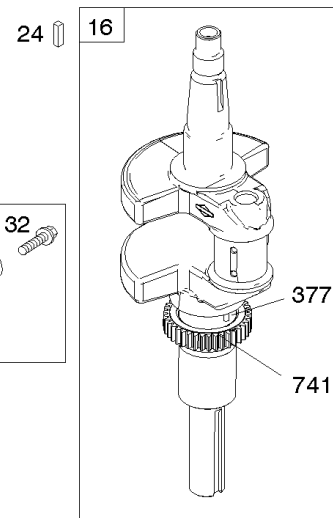

## Cylinder, Crankshaft, Camshaft, Air Guides

REF NO	PART NO	QTY	DESCRIPTION
1	591696		CYLINDER ASSEMBLY
2	797673		KIT, Bushing/Seal -(Magneto Side)
3	391086S		SEAL, Oil -(Magneto Side)
8	792185		BREATHER ASSEMBLY
9	690937		GASKET, Breather
10	691108		SCREW -(Breather Assembly)
11	792184		TUBE-BREATHER
16	796857		CRANKSHAFT
24	796335		KEY, Flywheel
25	796909		PISTON ASSEMBLY -(Standard)
25	796910		PISTON ASSEMBLY -(.020 Oversize)
26	796911		SET, Ring -(Standard)
26	796912		SET, Ring -(.020 Oversize)
27	690975		LOCK, Piston Pin
28	696581		PIN, Piston -(Standard)
29	796209		ROD, Connecting
32	690976		SCREW -(Connecting Rod)
45	690977		TAPPET, Valve
46	797242		CAMSHAFT
212	695238		LINK, Throttle
227	798856		LEVER, Governor Control
250	690957		RETAINER, Breather
252	794389		COLLECTOR-OIL
306	796852		SHIELD-CYLINDER -(Cylinder #1)
306A	591666		SHIELD-CYLINDER -(Cylinder #2)
307	691003		SCREW -(Cylinder Shield)
307A	691108		SCREW -(Cylinder Shield)
377	690979		KEY, Woodruff
405	697820		SCREW -(Back Plate)
447	691003		SCREW -(Air Guide Cover)
505	691029		NUT -(Governor Control Lever)
562	690311		BOLT -(Governor Control Lever)
573	790444		PLATE, Back
718	690959		PIN, Locating
741	690980		GEAR, Timing
850	100106		SEALANT, Liquid
865	591667		COVER, Air Guide -(Valley)
1036	----		Label-Emissions -(Available From A Briggs & Stratton Authorized Dealer)

## ***Cylinder, Crankshaft, Camshaft, Air Guides***

<b>REF NO</b>	<b>PART NO</b>	<b>QTY</b>	<b>DESCRIPTION</b>
1058	279348TRI		MANUAL, Operator's
1319	794467		LABEL, Warning
1319A	797669		LABEL, Warning