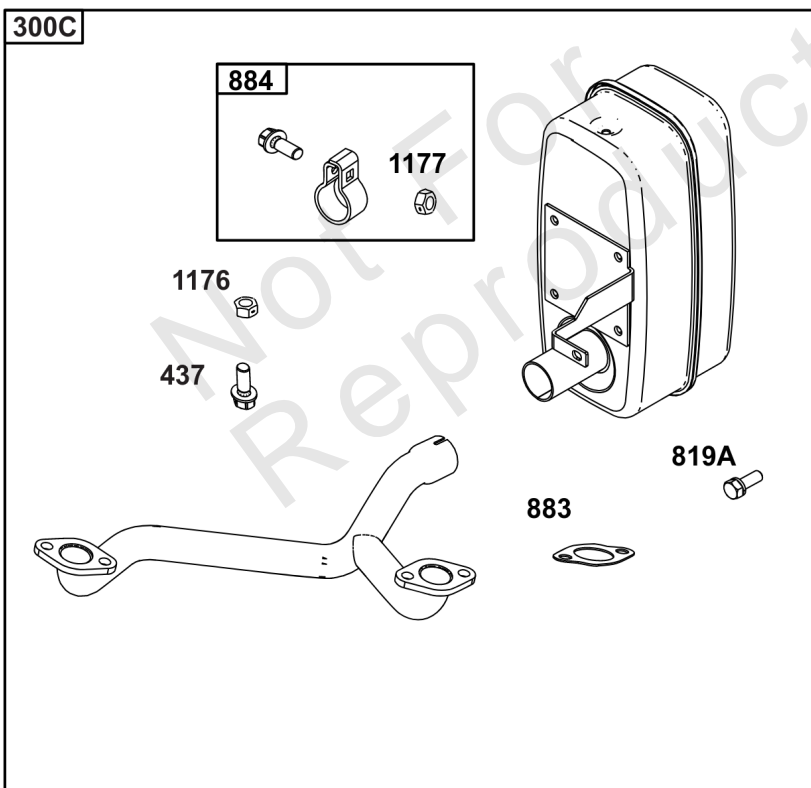

Exhaust/Muffler Configurations

REF NO	PART NO	QTY	DESCRIPTION
300A	771127	1	MUFFLER -(Oil Filter Side Outlet)(Commercial & Professional Series)
300B	771128	1	MUFFLER -(Starter Side Outlet)(Commercial & Professional Series)
300C	595822	1	MUFFLER -(Starter Side Outlet)(Commercial & Professional Series)
300D	84003680	1	MUFFLER -(Oil Filter Side Outlet) (Commercial & Professional Series)(Vanguard 810 & 810 EFI) (Compatible with 593868 Spark Arrester, 593885 Spark Arrester with Deflector.) (Equipped with plug for blocking off O2 sensor port for non EFI engines.)
437	690341	4	SCREW -(Exhaust Manifold)
740	704067	2	NUT, HEX FLNG,5/16-18 -(Muffler Bracket)
819	592604	2	SCREW -(Muffler Bracket)
819A	695629	4	SCREW -(Muffler Bracket)
819B	692062	2	SCREW -(Muffler Bracket)
883	594365	2	GASKET, Exhaust
884	691956	1	CLAMP, Muffler
1176	690941	4	NUT -(Exhaust Manifold)
1177	793859	1	NUT -(Muffler)