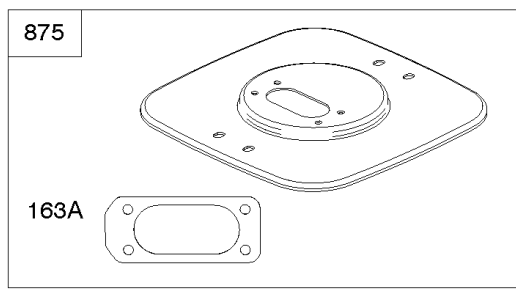

Parts Manual

Mfg. No: 543777-0110-E2

Model Components	Page
Air Cleaner, Cyclonic Air Cleaner.....	4
Alternator, Regulators, Starter Motor, Harness's.....	6
Camshaft, Crankcase Covers.....	8
Carburetor Overhaul Kit, Engine/Valve Gasket Sets.....	10
Carburetor, Fuel Supply.....	12
Control Brackets, Springs/Rods, Air Guides.....	16
Cylinders, Crankshaft, Piston/Rings/Rods.....	18
Flywheel, Flywheel Fans, Rotating Screen.....	22
Intake Manifold, Intake Elbows, Muffler.....	24
Oil Cooler, Blower Housings.....	26
Replacement Engine - US & Canada.....	28
Rocker Arm Covers, Cylinder Heads.....	29
Model 54-61 Engine Accessories Catalog.....	33
Maintenance Kits.....	34
Lubrication.....	36
Oil Filter Side Outlet Mufflers.....	38
Center Outlet Mufflers.....	40
Starter Side Outlet Mufflers.....	42
Muffler Bracket Kits.....	44
Speed Control.....	46
Electrical.....	48
Stub Shafts.....	50
Spark Arrester/Deflector.....	52
Air Intake.....	54
Guarding.....	56
Electronic Throttle Kit.....	58