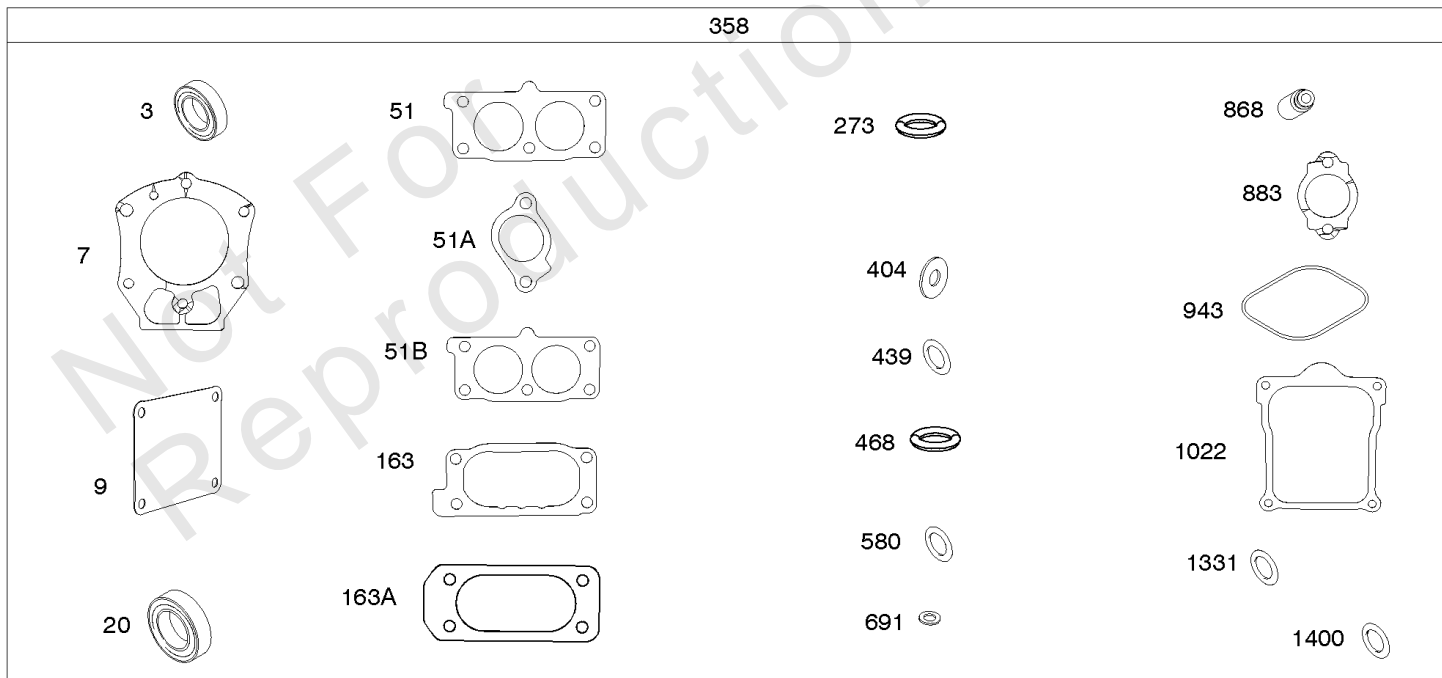

Carburetor Overhaul Kit, Engine/Valve Gasket Sets

REF NO	PART NO	QTY	DESCRIPTION
3	841596		SEAL, Oil -(Magneto Side)
7	809730		GASKET, Cylinder Head
9	842545		GASKET, Breather
20	841596		SEAL, Oil -(PTO Side)
51	809910		GASKET, Intake -(Intake Hole Diameter - 30mm)
51A	841592		GASKET, Intake
104	690882		PIN, Float Hinge
105	696136		VALVE, Float Needle
121	842697		KIT, Carburetor Overhaul
133	841545		FLOAT, Carburetor
135	842677		TUBE, Fuel Transfer
137	841651		GASKET, Float Bowl
163	807375		GASKET, Air Cleaner -(Carburetor Side)
273	690681		SEAL, O-Ring -(Oil Pump)
276	695410		WASHER, Sealing
358	841122		GASKET SET, Engine
404	809436		WASHER -(Governor Crank)
439	692154		O-RING, Oil Gallery -(Crankcase Cover/Sump or Cylinder Assembly)
468	690690		SEAL, O-Ring -(Oil Pump Screen)
580	809894		SEAL, O-Ring -(Oil Fill Cap)
633	690722		SEAL, Choke/Throttle Shaft -(Choke Shaft)
672	842696		GASKET, Carburetor Plate
691	809287		SEAL, Governor Shaft
868	691963		SEAL, Valve
883	809872		GASKET, Exhaust
943	842538		SEAL, O-Ring -(Oil Pump Cover)
987	808183		SEAL, Choke/Throttle Shaft
1022	809732		GASKET, Rocker Cover
1095	843713		GASKET SET, Valve
1124	842678		SEAL, O-Ring -(Fuel Transfer Tube)
1124A	841653		SEAL, O-Ring -(Fuel Transfer Tube)
1331	809894		SEAL, O-Ring -(Fuel Pump)
1400	809894		SEAL, O-Ring -(Fuel Pump Cover)