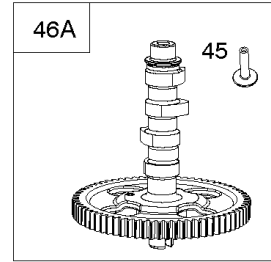

789

789A

789B

1336

Alternator, Regulators, Starter Motor, Harness's

REF NO	PART NO	QTY	DESCRIPTION
24A	843837		KEY, Flywheel -(Offset Key) (Aluminum) -Used Before Code Date 06111500
309	845761		MOTOR, Starter
333	845126		ARMATURE, Magneto -Used After Code Date 06111400
333A	843860		ARMATURE, Magneto -(Includes Offset Flywheel Key) -Used Before Code Date 06111500
334	692066		SCREW -(Magneto Armature) (M4x23mm)
344	841233		SCREW -(Cable Clamp) (M6x10mm)
474	846882		ALTERNATOR
501	593843		REGULATOR
526	690717		SCREW -(Regulator) (M6x30mm)
529	690744		GROMMET -(Magneto Armature Wires)
578	846899		WIRE ASSEMBLY -(Regulator to Starter Motor) (Red) -Used After Code Date 15110100
587	846866		CLAMP, Cable
635	692076		BOOT, Spark Plug
697	690711		SCREW -(Starter Motor) (Drive Cap)
789A	809906		HARNESS, Wiring
893	845758		NUT -(Starter Solenoid)
920	846737		SOLENOID, Starter
1054	280275		TIE, Cable
1059A	698516		KIT, Screw/Washer -(Alternator)
1119	691552		SCREW -(Alternator) (M4x30mm)
1336	841015		SHIELD, Wire Protective