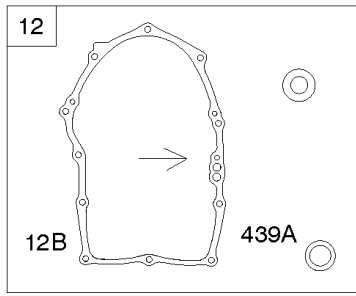

789

789A

789B

1336

Alternator, Regulators, Starter Motor, Harness's

REF NO	PART NO	QTY	DESCRIPTION
24A	843837		KEY, Flywheel -(Offset Key) (Aluminum) -Used Before Code Date 06111500
309	845761		MOTOR, Starter
333	845126		ARMATURE, Magneto -Used After Code Date 06111400
333A	843860		ARMATURE, Magneto -(Includes Offset Flywheel Key) -Used Before Code Date 06111500
334	692066		SCREW -(Magneto Armature) (M4x23mm)
344	841233		SCREW -(Cable Clamp) (M6x10mm)
474	846882		ALTERNATOR
501	593843		REGULATOR
526	690717		SCREW -(Regulator) (M6x30mm)
529	690744		GROMMET -(Magneto Armature Wires)
578	846899		WIRE ASSEMBLY -(Regulator to Starter Motor) (Red) -Used After Code Date 15110100
587	846866		CLAMP, Cable
635	692076		BOOT, Spark Plug
697	690711		SCREW -(Starter Motor) (Drive Cap)
789A	809906		HARNESS, Wiring
893	845758		NUT -(Starter Solenoid)
920	846737		SOLENOID, Starter
1054	280275		TIE, Cable
1059A	698516		KIT, Screw/Washer -(Alternator)
1119	691552		SCREW -(Alternator) (M4x30mm)
1336	841015		SHIELD, Wire Protective