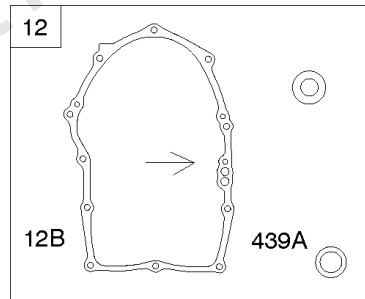

1036

1319

1330

Cylinders, Crankshaft, Piston/Rings/Rods

REF NO	PART NO	QTY	DESCRIPTION
1	845799		CYLINDER ASSEMBLY
3	841596		SEAL, Oil -(Magneto Side)
12	846037		GASKET, Crankcase -Used After Code Date 13072100
12A	844107		GASKET, Crankcase -Used Before Code Date 13072200
12B	843969		GASKET, Crankcase -Used After Code Date 13072100
16	842551		CRANKSHAFT
24	796335		KEY, Flywheel -(Steel) -Used After Code Date 07122700
24	222698S		KEY, Flywheel -(Aluminum) -Used Before Code Date 07122800
25	841931		PISTON ASSEMBLY -(.020 Oversize)
25	809790		PISTON ASSEMBLY -(Standard)
26	809972		SET, Ring -(Standard)
26	841932		SET, Ring -(.020 Oversize)
27	807351		LOCK, Piston Pin
28	807361		PIN, Piston
29	809275		ROD, Connecting
32	807363		SCREW -(Connecting Rod)
227A	809984		LEVER, Governor Control
278	842122		WASHER -(Governor Control Lever)
377	691639		KEY, Woodruff
404	809436		WASHER -(Governor Crank)
439	692154		O-RING, Oil Gallery -(Crankcase Cover/Sump or Cylinder Assembly)
439A	846027		O-RING, Oil Gallery -(Crankcase Cover/Sump or Cylinder Assembly) -Used After Code Date 13072100
490	843433		BEARING, Magneto Side
505	690238		NUT -(Governor Lever)
523	842542		DIPSTICK
562	843344		BOLT -(Governor Lever) (M6x40mm)
615A	809533		RETAINER, Governor Shaft -(Cylinder)
616	844180		CRANK, Governor
691	809287		SEAL, Governor Shaft
718	690959		PIN, Locating -(Cylinder)
718A	809508		PIN, Locating -(Cylinder Head)
718B	845925		PIN, Locating -(Cylinder)
741	809432		GEAR, Timing
1036	-----		Label-Emissions -(Available From A Briggs & Stratton Authorized Dealer)