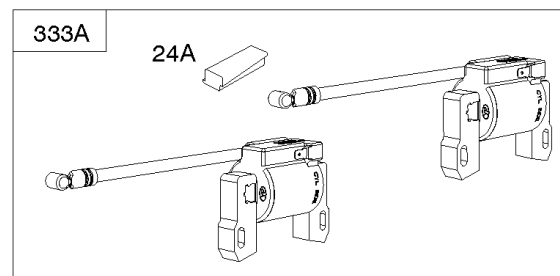

789

789A

789B

1336

Alternator, Regulators, Starter Motor, Harness's

REF NO	PART NO	QTY	DESCRIPTION
24A	843837		KEY, Flywheel -(Offset Key) (Aluminum) -Used Before Code Date 06111500
309	845761		MOTOR, Starter
333	845126		ARMATURE, Magneto -Used After Code Date 06111400
333A	843860		ARMATURE, Magneto -(Includes Offset Flywheel Key) -Used Before Code Date 06111500
334	692066		SCREW -(Magneto Armature) (M4x23mm)
344	841233		SCREW -(Cable Clamp) (M6x10mm)
474	846882		ALTERNATOR
501	593843		REGULATOR
526	690717		SCREW -(Regulator) (M6x30mm)
529	690744		GROMMET -(Magneto Armature Wires)
578	846899		WIRE ASSEMBLY -(Regulator to Starter Motor) (Red) -Used After Code Date 15110100
587	846866		CLAMP, Cable
635	692076		BOOT, Spark Plug
697	690711		SCREW -(Starter Motor) (Drive Cap)
789A	809906		HARNESS, Wiring
893	845758		NUT -(Starter Solenoid)
920	846737		SOLENOID, Starter
1054	280275		TIE, Cable
1059A	698516		KIT, Screw/Washer -(Alternator)
1119	691552		SCREW -(Alternator) (M4x30mm)
1336	841015		SHIELD, Wire Protective