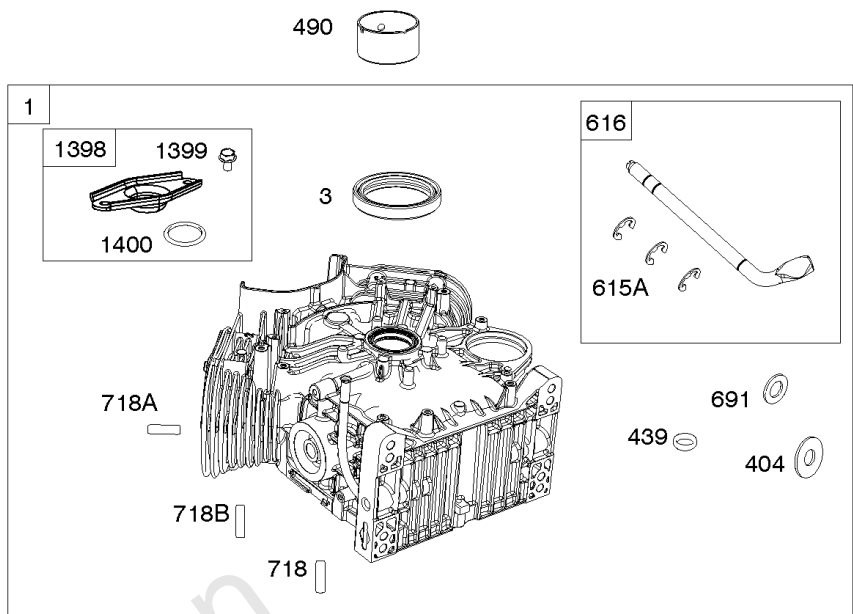

Cylinders, Crankshaft, Piston/Rings/Rods

REF NO	PART NO	QTY	DESCRIPTION
1	845799		CYLINDER ASSEMBLY
3	841596		SEAL, Oil -(Magneto Side)
12	846037		GASKET, Crankcase -Used After Code Date 13072100
12A	844107		GASKET, Crankcase -Used Before Code Date 13072200
12B	843969		GASKET, Crankcase -Used After Code Date 13072100
16	842551		CRANKSHAFT
24	796335		KEY, Flywheel -(Steel) -Used After Code Date 07122700
24	222698S		KEY, Flywheel -(Aluminum) -Used Before Code Date 07122800
25	841931		PISTON ASSEMBLY -(.020 Oversize)
25	809790		PISTON ASSEMBLY -(Standard)
26	809972		SET, Ring -(Standard)
26	841932		SET, Ring -(.020 Oversize)
27	807351		LOCK, Piston Pin
28	807361		PIN, Piston
29	809275		ROD, Connecting
32	807363		SCREW -(Connecting Rod)
227A	809984		LEVER, Governor Control
278	842122		WASHER -(Governor Control Lever)
377	691639		KEY, Woodruff
404	809436		WASHER -(Governor Crank)
439	692154		O-RING, Oil Gallery -(Crankcase Cover/Sump or Cylinder Assembly)
439A	846027		O-RING, Oil Gallery -(Crankcase Cover/Sump or Cylinder Assembly) -Used After Code Date 13072100
490	843433		BEARING, Magneto Side
505	690238		NUT -(Governor Lever)
523	842542		DIPSTICK
562	843344		BOLT -(Governor Lever) (M6x40mm)
615A	809533		RETAINER, Governor Shaft -(Cylinder)
616	844180		CRANK, Governor
691	809287		SEAL, Governor Shaft
718	690959		PIN, Locating -(Cylinder)
718A	809508		PIN, Locating -(Cylinder Head)
718B	845925		PIN, Locating -(Cylinder)
741	809432		GEAR, Timing
1036	-----		Label-Emissions -(Available From A Briggs & Stratton Authorized Dealer)

1036

1319

1330