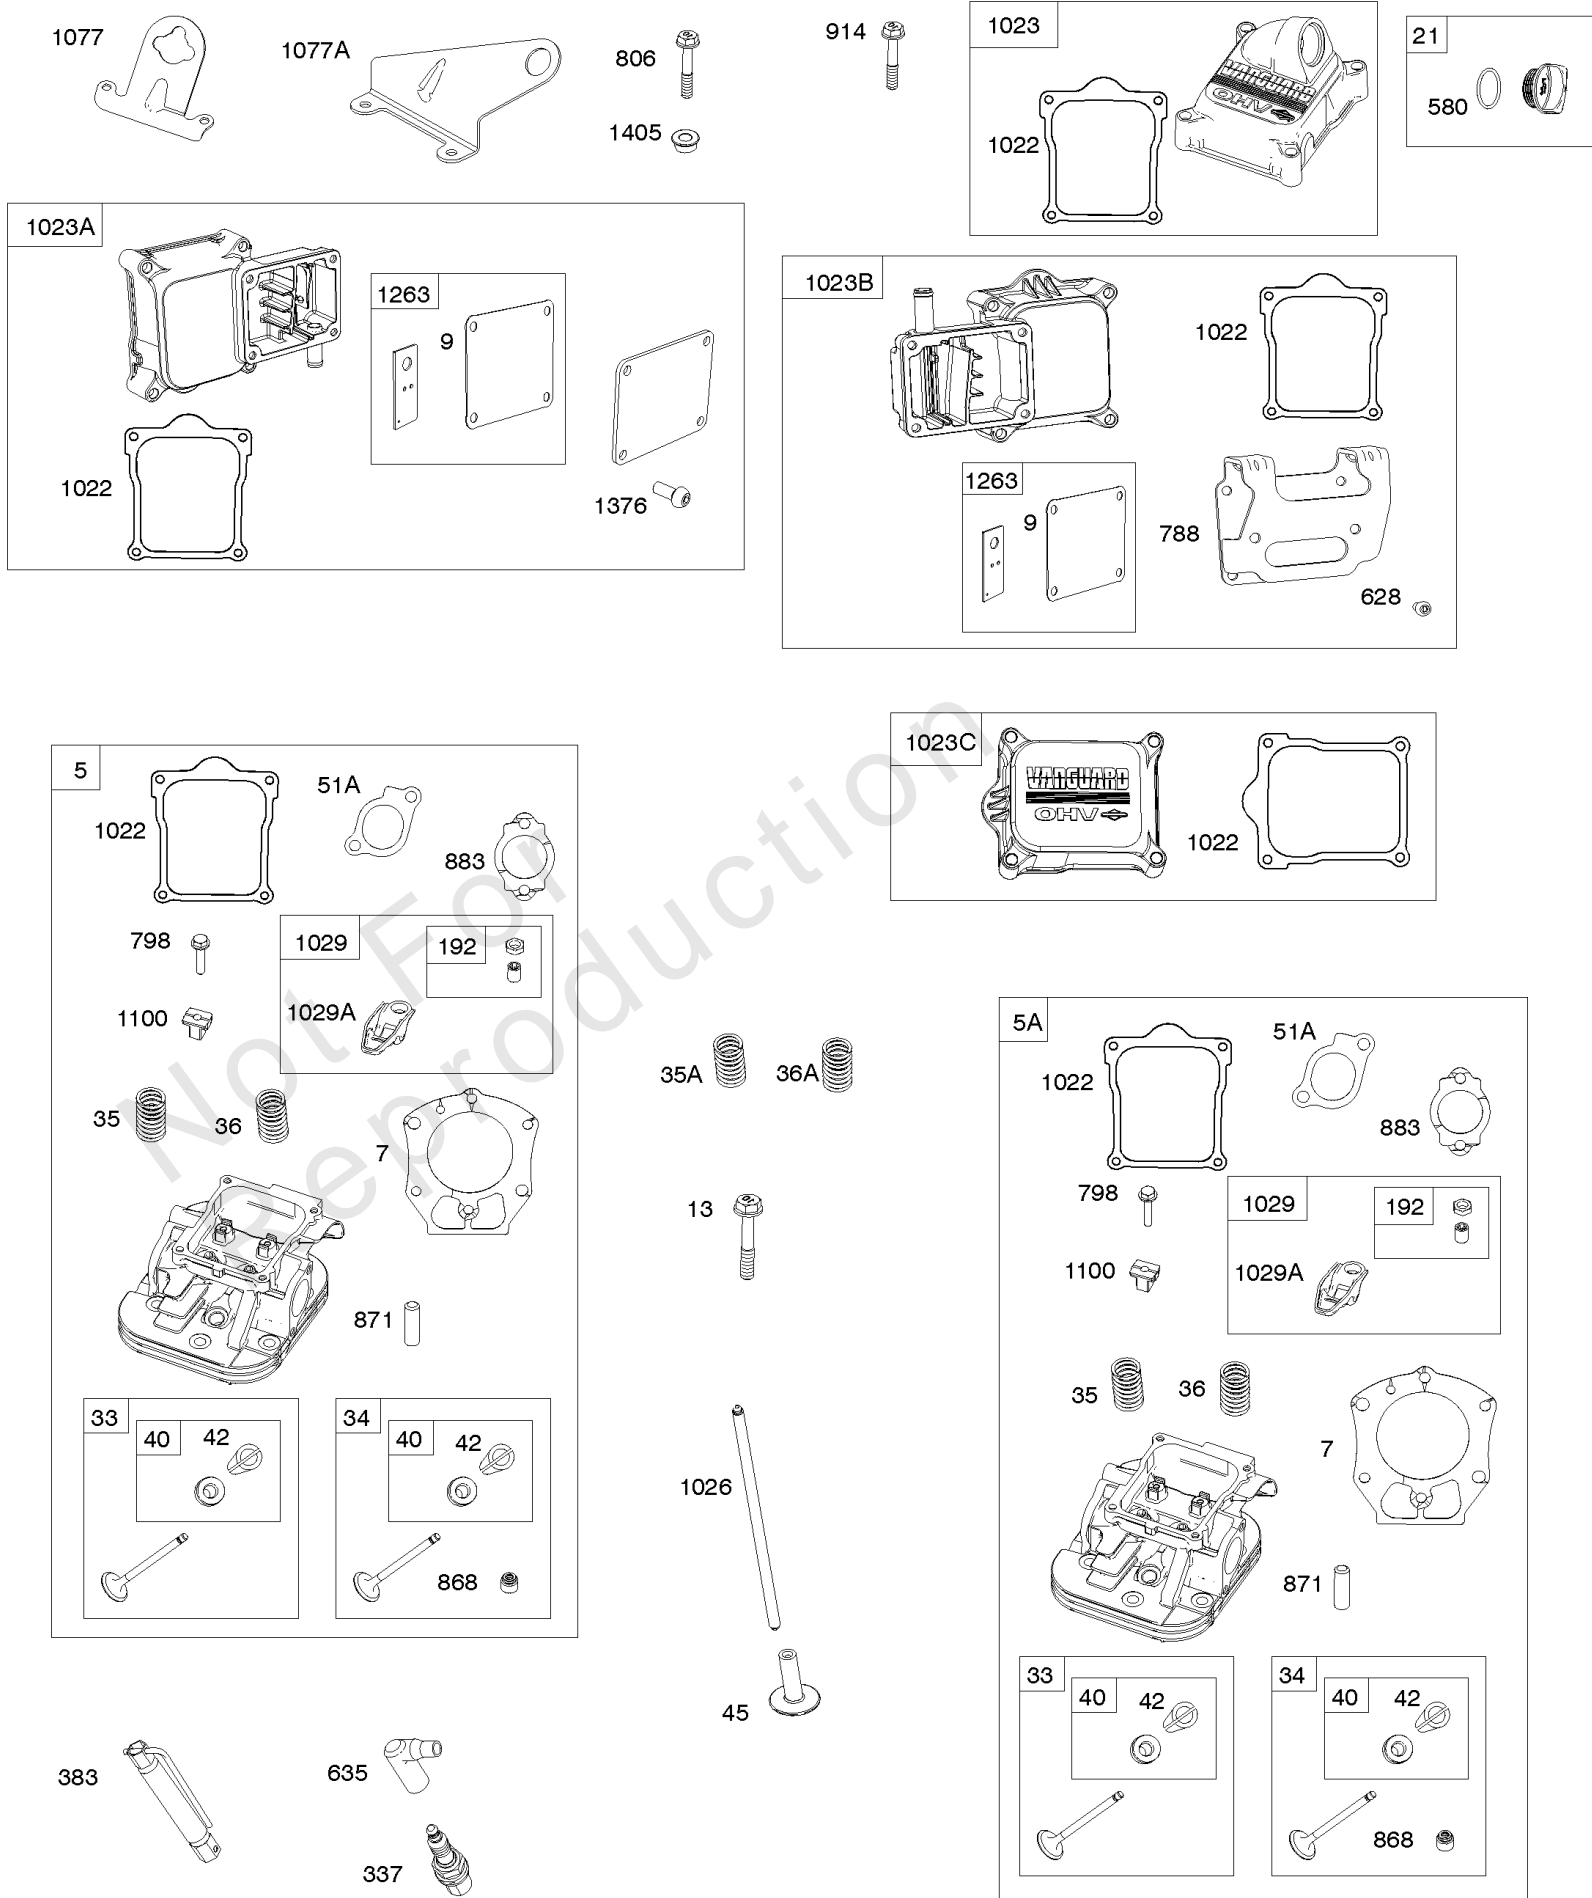

Rocker Arm Covers, Cylinder Heads

REF NO	PART NO	QTY	DESCRIPTION
5	845588		HEAD, Cylinder -(Cylinder 1)
5A	845590		HEAD, Cylinder -(Cylinder 2)
7	809730		GASKET, Cylinder Head
9	842545		GASKET, Breather
13	809784		SCREW -(Cylinder Head) (M9x70mm)
21	843464		CAP, Oil Fill
33	844787		VALVE, Exhaust
34	843730		VALVE, Intake
35	845589		SPRING, Valve -(Intake) (Intake) (Pink)
35A	809374		SPRING, Valve -(Intake) (Intake) (White)
36	845589		SPRING, Valve -(Exhaust) (Intake) (Pink)
36A	809374		SPRING, Valve -(Exhaust) (Intake) (White)
40	844788		RETAINER, Valve
42	807683		KEEPER, Valve
45	809785		TAPPET, Valve
51A	841592		GASKET, Intake
192	690083		ADJUSTER, Rocker Arm
337	491055S		PLUG, Spark
337	84007216		PLUG, SPARK -(China Only)
383	19576S		WRENCH, Spark Plug
580	809894		SEAL, O-Ring -(Oil Fill Cap)
628	842547		SCREW -(Fuel Pump Bracket)
635	692076		BOOT, Spark Plug
788	844530		BRACKET, Fuel Pump
798	691492		SCREW -(Rocker Arm)
806	807357		SCREW -(Lifting Bracket)
868	691963		SEAL, Valve
871	692057		BUSHING, Valve Guide
883	809872		GASKET, Exhaust
914	807357		SCREW -(Rocker Cover) (M6x40mm)
1022	809732		GASKET, Rocker Cover
1023	842540		COVER, Rocker -(Cylinder 2)
1023A	842543		COVER, Rocker -(Cylinder 1)
1026	809783		ROD, Push -(Intake and Exhaust)
1029	690972		ARM, Rocker
1029A	807323		ARM, Rocker
1077	809729		BRACKET, Lifting
1077A	842616		BRACKET, Lifting
1100	791959		PIVOT, Rocker Arm
1263	842544		REED, Breather