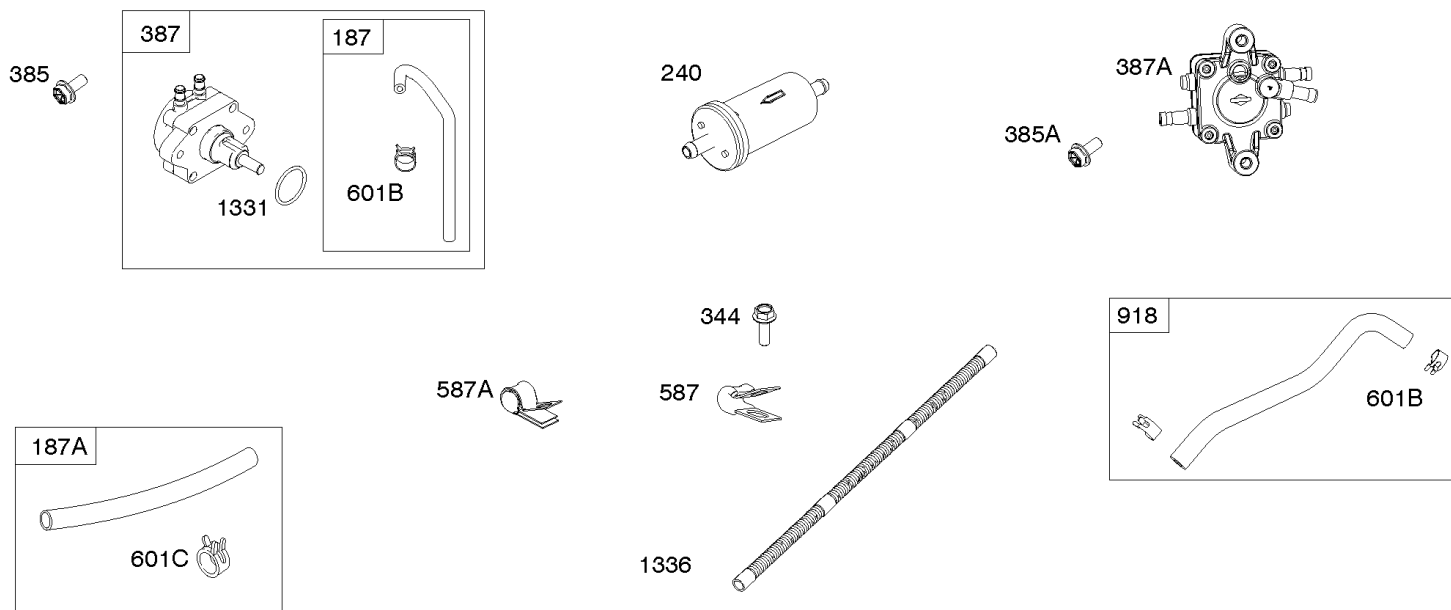

- 117A ♂
- L = #114
- R = #120
- 118 ♂
- L = #108
- R = #110
- 118A ♂
- L = #108
- R = #114

Carburetor, Fuel Supply

REF NO	PART NO	QTY	DESCRIPTION
51	809910		GASKET, Intake -(Intake Hole Diameter - 30mm)
93	845864		BUSHING, Throttle Shaft
95	690718		SCREW -(Throttle Valve)
98A	808177		KIT, Idle Speed -(Carburetor)
104	690882		PIN, Float Hinge
105	696136		VALVE, Float Needle
117	791501		JET, Main -(Standard) (Left Jet) (#113)
117	796251		JET, Main -(Standard) (Right Jet) (#115)
117A	842081		JET, Main -(Standard) (Right Jet) (#120)
117A	699733		JET, Main -(Standard) (Left Jet) (#114)
118	699457		JET, Main -(High Altitude) (Right Jet) (#110)
118A	843099		JET, Main -(High Altitude) (Left Jet) (#108)
118A	699733		JET, Main -(High Altitude) (Right Jet) (#114)
122	846245		SPACER, Carburetor
125	845275		CARBURETOR
127	844590		PLUG, Welch
131	842694		KIT, Throttle Shaft
133	841545		FLOAT, Carburetor
135	842677		TUBE, Fuel Transfer
137	841651		GASKET, Float Bowl
141	844876		KIT, Choke Shaft
163	807375		GASKET, Air Cleaner -(Carburetor Side)
187	844083		LINE, Fuel -(Formed Hose)
187A	791745		LINE, Fuel -(23 Inches)(Cut To Required Length)
187A	791766		LINE, Fuel -(15 Inches Long)(Cut To Required Length)
231	690718		SCREW -(Choke Valve)
240	845125		FILTER, Fuel
276	695410		WASHER, Sealing
344	841233		SCREW -(Cable Clamp) (M6x10mm)
365	841853		SCREW -(Carburetor/Throttle Body)
385	809876		SCREW -(Fuel Pump) (M5x22mm)
385A	807084		SCREW -(Fuel Pump) (M6x14mm)
387	844088		PUMP, Fuel
387A	844527		PUMP, Fuel
418	844844		PLATE, Carburetor Cover
587	846866		CLAMP, Cable
587A	807116		CLAMP, Tube -(Purge Line Hose)