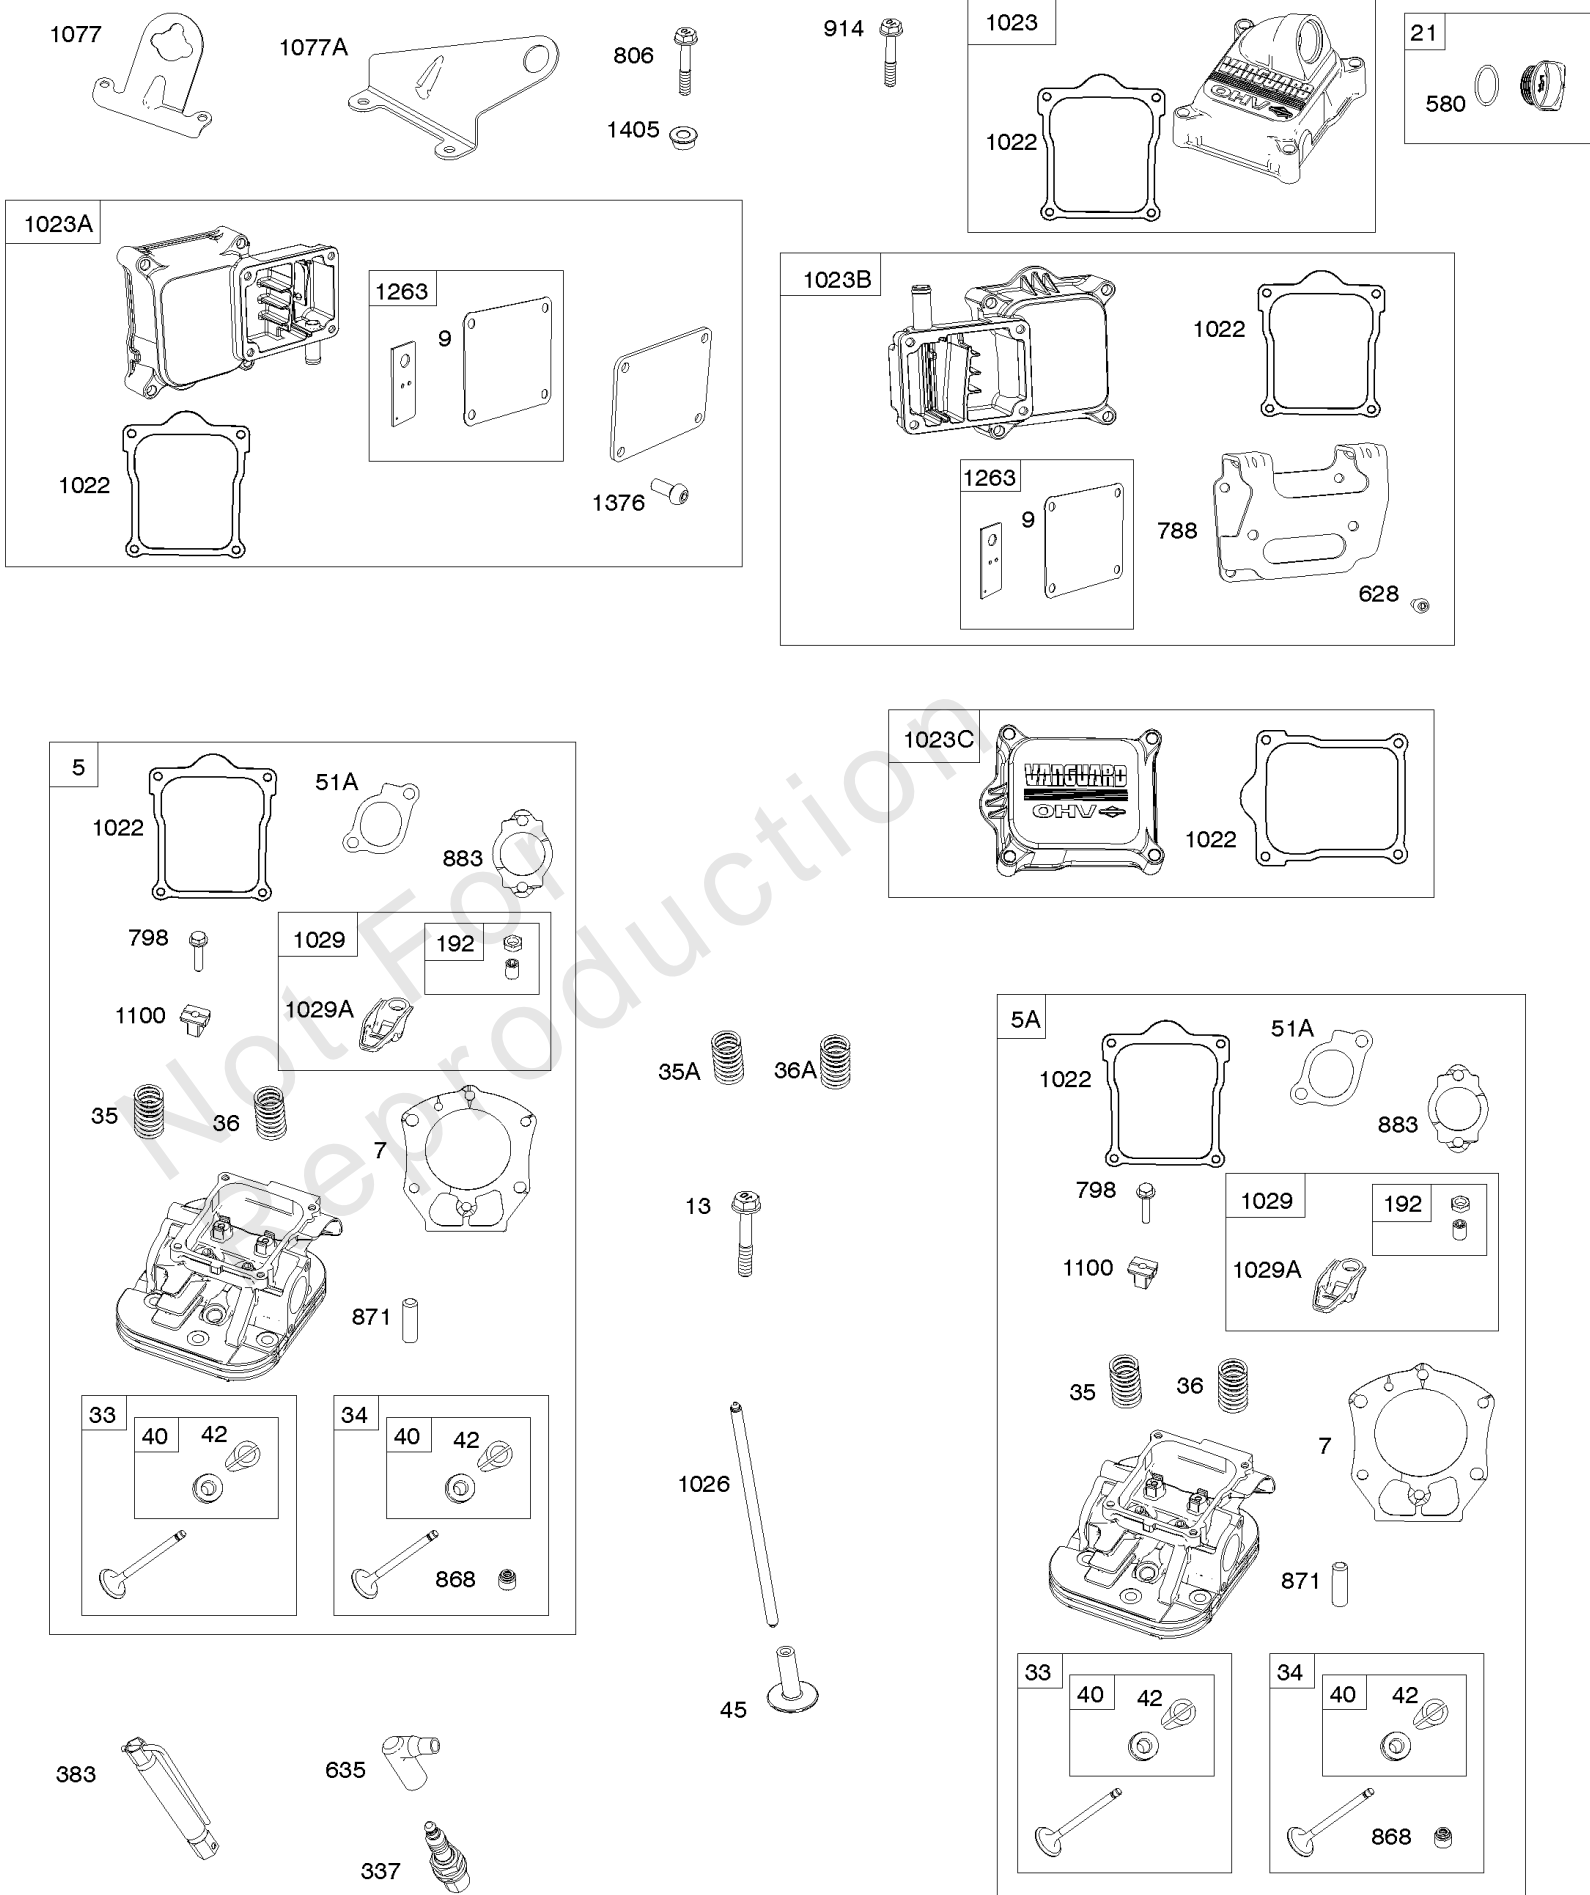

Rocker Arm Covers, Cylinder Heads

Mfg. No: 543777-0110-E2

Rocker Arm Covers, Cylinder Heads

REF NO	PART NO	QTY	DESCRIPTION
5	845588		HEAD, Cylinder -(Cylinder 1)
5A	845590		HEAD, Cylinder -(Cylinder 2)
7	809730		GASKET, Cylinder Head
9	842545		GASKET, Breather
13	809784		SCREW -(Cylinder Head) (M9x70mm)
21	843464		CAP, Oil Fill
33	844787		VALVE, Exhaust
34	843730		VALVE, Intake
35	845589		SPRING, Valve -(Intake) (Intake) (Pink)
35A	809374		SPRING, Valve -(Intake) (Intake) (White)
36	845589		SPRING, Valve -(Exhaust) (Intake) (Pink)
36A	809374		SPRING, Valve -(Exhaust) (Intake) (White)
40	844788		RETAINER, Valve
42	807683		KEEPER, Valve
45	809785		TAPPET, Valve
51A	841592		GASKET, Intake
192	690083		ADJUSTER, Rocker Arm
337	491055S		PLUG, Spark
337	84007216		PLUG, SPARK -(China Only)
383	19576S		WRENCH, Spark Plug
580	809894		SEAL, O-Ring -(Oil Fill Cap)
628	842547		SCREW -(Fuel Pump Bracket)
635	692076		BOOT, Spark Plug
788	844530		BRACKET, Fuel Pump
798	691492		SCREW -(Rocker Arm)
806	807357		SCREW -(Lifting Bracket)
868	691963		SEAL, Valve
871	692057		BUSHING, Valve Guide
883	809872		GASKET, Exhaust
914	807357		SCREW -(Rocker Cover) (M6x40mm)
1022	809732		GASKET, Rocker Cover
1023	842540		COVER, Rocker -(Cylinder 2)
1023A	842543		COVER, Rocker -(Cylinder 1)
1026	809783		ROD, Push -(Intake and Exhaust)
1029	690972		ARM, Rocker
1029A	807323		ARM, Rocker
1077	809729		BRACKET, Lifting
1077A	842616		BRACKET, Lifting
1100	791959		PIVOT, Rocker Arm
1263	842544		REED, Breather