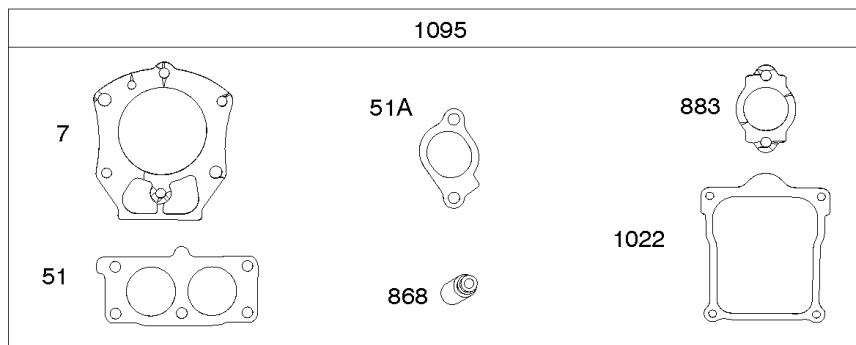

Camshaft, Crankcase Covers

REF NO	PART NO	QTY	DESCRIPTION
4	845176		SUMP, Engine
12	846037		GASKET, Crankcase -Used After Code Date 13072100
12A	844107		GASKET, Crankcase -Used Before Code Date 13072200
12B	843969		GASKET, Crankcase -Used After Code Date 13072100
15	807392		PLUG, Oil Drain
20	841596		SEAL, Oil -(PTO Side)
22	690676		SCREW -(Crankcase Cover/Sump) (M8x63mm) -Used After Code Date 10032300
22	807362		SCREW -(Crankcase Cover/Sump) (M8x50mm) -Used Before Code Date 10032400
45	809785		TAPPET, Valve
46	809879		CAMSHAFT
219	809426		GEAR, Governor
220	841608		WASHER -(Governor Gear)
221	841026		CUP, Governor
239	841281		SWITCH, Oil Pressure
415	794903		PLUG
439	692154		O-RING, Oil Gallery -(Crankcase Cover/Sump or Cylinder Assembly)
439A	846027		O-RING, Oil Gallery -(Crankcase Cover/Sump or Cylinder Assembly) -Used After Code Date 13072100
596	807385		SCREW -(Oil Pump)
615	698290		RETAINER, Governor Shaft -(Crankcase Cover/Sump)
750	842537		SCREW -(Oil Pump Cover)
943	842538		SEAL, O-Ring -(Oil Pump Cover)
965	842536		COVER, Oil Pump
1017	842535		SCREEN, Oil Pump
1024	-----		Pump-Oil -(NO LONGER AVAILABLE) -Used Before Code Date 13012800
1024	846026		PUMP, Oil -Used After Code Date 13012700