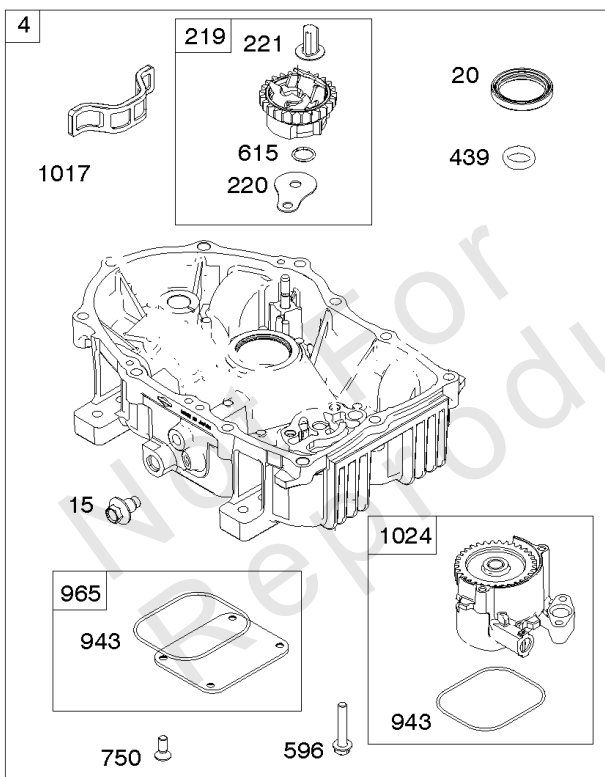

Camshaft, Crankcase Covers

REF NO	PART NO	QTY	DESCRIPTION
4	845176		SUMP, Engine
12	846037		GASKET, Crankcase -Used After Code Date 13072100
12A	844107		GASKET, Crankcase -Used Before Code Date 13072200
12B	843969		GASKET, Crankcase -Used After Code Date 13072100
15	807392		PLUG, Oil Drain
20	841596		SEAL, Oil -(PTO Side)
22	690676		SCREW -(Crankcase Cover/Sump) (M8x63mm) -Used After Code Date 10032300
22	807362		SCREW -(Crankcase Cover/Sump) (M8x50mm) -Used Before Code Date 10032400
45	809785		TAPPET, Valve
46	809879		CAMSHAFT
219	809426		GEAR, Governor
220	841608		WASHER -(Governor Gear)
221	841026		CUP, Governor
239	841281		SWITCH, Oil Pressure
415	794903		PLUG
439	692154		O-RING, Oil Gallery -(Crankcase Cover/Sump or Cylinder Assembly)
439A	846027		O-RING, Oil Gallery -(Crankcase Cover/Sump or Cylinder Assembly) -Used After Code Date 13072100
596	807385		SCREW -(Oil Pump)
615	698290		RETAINER, Governor Shaft -(Crankcase Cover/Sump)
750	842537		SCREW -(Oil Pump Cover)
943	842538		SEAL, O-Ring -(Oil Pump Cover)
965	842536		COVER, Oil Pump
1017	842535		SCREEN, Oil Pump
1024	-----		Pump-Oil -(NO LONGER AVAILABLE) -Used Before Code Date 13012800
1024	846026		PUMP, Oil -Used After Code Date 13012700