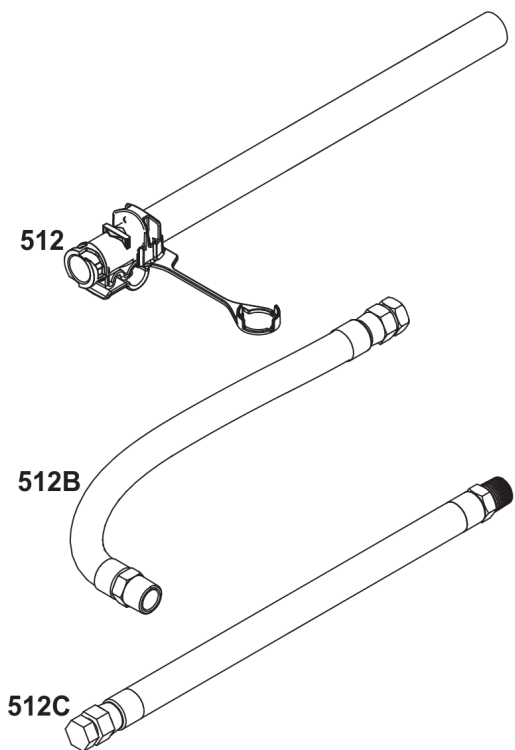

Not For
Reproduction

Lubrication

REF NO	PART NO	QTY	DESCRIPTION
186	796532	1	CONNECTOR, Hose -(Threaded Engine Block Connector for EZ-Oil Drain Hose)(Order hose separate)
239	690233	1	SWITCH, Oil Pressure -(2-4 PSI Normally-Closed Switch)
239A	491657S	1	SWITCH, Oil Pressure -(3-5 PSI Normally-Closed Switch)
239B	841281	1	SWITCH, Oil Pressure -(7-10 PSI Normally-Closed Switch)
239C	694115	1	SWITCH, Oil Pressure -(9-13 PSI Normally-Closed Switch)
239D	697049	1	SWITCH, Oil Pressure -(3-6 PSI Normally-Open Switch)
460	1761386YP	1	CONNECTOR, Filter Adapter -(Oil Drain Valve) (Fitting M14, 90 Degree 9/16 JIC)
460A	5100366SM	1	METRIC ADAPTER, M14-1 -(Threaded engine block adapter M14 to 3/8 for EZ-Oil Drain connector) (order 796532 separate)
512	594200	1	HOSE, Oil Drain -(EZ-Oil Drain Hose, 10.5") (Order threaded engine block connector separate)
512	593635	1	HOSE, Oil Drain -(EZ-Oil Drain Hose, 13.75") (Order threaded engine block connector separate)
512B	1723165SM	1	HOSE, Oil Drain, 10-1/2" Long, 3/8-18 Fittings -(10.5")
512C	5048681SM	1	HOSE, OIL DRAIN -(12.5")
517	593633	1	RETAINER, Oil Drain
1346	844802	1	VALVE, Oil Drain Shut Off
1346A	492031	1	VALVE, Oil Drain Shut Off
1505	100169		OIL-1QT VANGUARD (CASE) -(1 qt. Bottle)
1505A	100170		OIL-5QT VANGUARD (CASE) -(5 qt. Bottle)