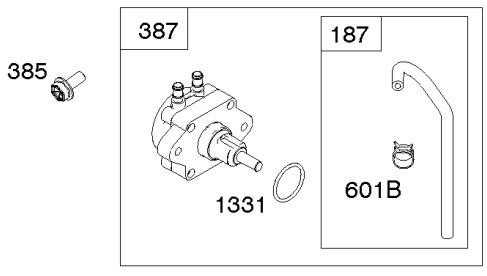

- 117A ♂
- L = #114
- R = #120
- 118 ♂
- L = #108
- R = #110
- 118A ♂
- L = #108
- R = #114

Carburetor, Fuel Supply

REF NO	PART NO	QTY	DESCRIPTION
51	809910		GASKET, Intake -(Intake Hole Diameter - 30mm)
93	845864		BUSHING, Throttle Shaft
95	690718		SCREW -(Throttle Valve)
98A	808177		KIT, Idle Speed -(Carburetor)
104	690882		PIN, Float Hinge
105	696136		VALVE, Float Needle
117	791501		JET, Main -(Standard) (Left Jet) (#113)
117	796251		JET, Main -(Standard) (Right Jet) (#115)
117A	842081		JET, Main -(Standard) (Right Jet) (#120)
117A	699733		JET, Main -(Standard) (Left Jet) (#114)
118	699457		JET, Main -(High Altitude) (Right Jet) (#110)
118A	843099		JET, Main -(High Altitude) (Left Jet) (#108)
118A	699733		JET, Main -(High Altitude) (Right Jet) (#114)
122	846245		SPACER, Carburetor
125	845275		CARBURETOR
127	844590		PLUG, Welch
131	842694		KIT, Throttle Shaft
133	841545		FLOAT, Carburetor
135	842677		TUBE, Fuel Transfer
137	841651		GASKET, Float Bowl
141	844876		KIT, Choke Shaft
163	807375		GASKET, Air Cleaner -(Carburetor Side)
187	844083		LINE, Fuel -(Formed Hose)
187A	791745		LINE, Fuel -(23 Inches)(Cut To Required Length)
187A	791766		LINE, Fuel -(15 Inches Long)(Cut To Required Length)
231	690718		SCREW -(Choke Valve)
240	845125		FILTER, Fuel
276	695410		WASHER, Sealing
344	841233		SCREW -(Cable Clamp) (M6x10mm)
365	841853		SCREW -(Carburetor/Throttle Body)
385	809876		SCREW -(Fuel Pump) (M5x22mm)
385A	807084		SCREW -(Fuel Pump) (M6x14mm)
387	844088		PUMP, Fuel
387A	844527		PUMP, Fuel
418	844844		PLATE, Carburetor Cover
587	846866		CLAMP, Cable
587A	807116		CLAMP, Tube -(Purge Line Hose)