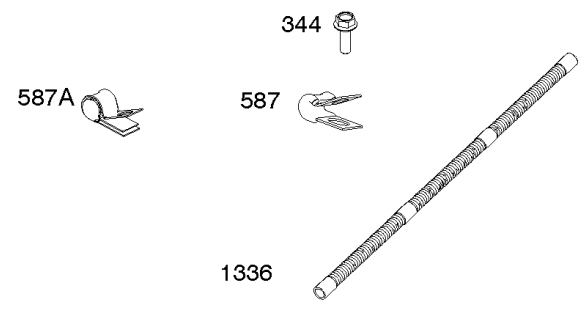

Carburetor, Fuel Supply

REF NO	PART NO	QTY	DESCRIPTION
601B	691038		CLAMP, Hose -(Black)
601C	791850		CLAMP, Hose -(Green)
633	690722		SEAL, Choke/Throttle Shaft -(Choke Shaft)
672	842696		GASKET, Carburetor Plate
681	845290		KIT, Needle Valve
918	844526		HOSE, Vacuum
947	841546		SOLENOID, Fuel
964	807468		CAP, Carburetor -(Carburetor)
975	843551		BOWL, Float
987	808183		SEAL, Choke/Throttle Shaft
1124	842678		SEAL, O-Ring -(Fuel Transfer Tube)
1124A	841653		SEAL, O-Ring -(Fuel Transfer Tube)
1127	841621		SCREW -(Float Bowl to Carburetor Body)
1169	690990		SCREW -(Carburetor Cover Plate)
1331	809894		SEAL, O-Ring -(Fuel Pump)
1336	841015		SHIELD, Wire Protective