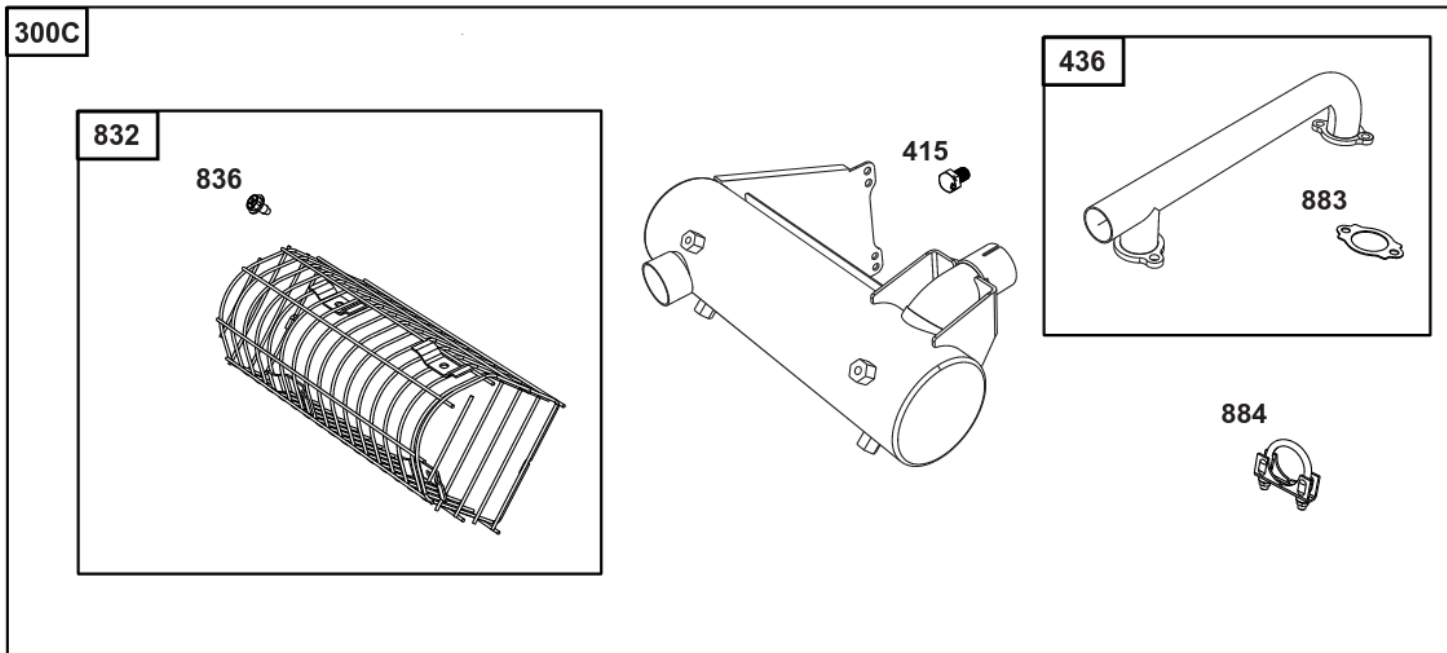

Not For
Reproduction

Lubrication

REF NO	PART NO	QTY	DESCRIPTION
186	796532	1	CONNECTOR, Hose -(Threaded Engine Block Connector for EZ-Oil Drain Hose)(Order hose separate)
239	690233	1	SWITCH, Oil Pressure -(2-4 PSI Normally-Closed Switch)
239A	491657S	1	SWITCH, Oil Pressure -(3-5 PSI Normally-Closed Switch)
239B	841281	1	SWITCH, Oil Pressure -(7-10 PSI Normally-Closed Switch)
239C	694115	1	SWITCH, Oil Pressure -(9-13 PSI Normally-Closed Switch)
239D	697049	1	SWITCH, Oil Pressure -(3-6 PSI Normally-Open Switch)
460	1761386YP	1	CONNECTOR, Filter Adapter -(Oil Drain Valve) (Fitting M14, 90 Degree 9/16 JIC)
460A	5100366SM	1	METRIC ADAPTER, M14-1 -(Threaded engine block adapter M14 to 3/8 for EZ-Oil Drain connector) (order 796532 separate)
512	594200	1	HOSE, Oil Drain -(EZ-Oil Drain Hose, 10.5") (Order threaded engine block connector separate)
512	593635	1	HOSE, Oil Drain -(EZ-Oil Drain Hose, 13.75") (Order threaded engine block connector separate)
512B	1723165SM	1	HOSE, Oil Drain, 10-1/2" Long, 3/8-18 Fittings -(10.5")
512C	5048681SM	1	HOSE, OIL DRAIN -(12.5")
517	593633	1	RETAINER, Oil Drain
1346	844802	1	VALVE, Oil Drain Shut Off
1346A	492031	1	VALVE, Oil Drain Shut Off
1505	100169		OIL-1QT VANGUARD (CASE) -(1 qt. Bottle)
1505A	100170		OIL-5QT VANGUARD (CASE) -(5 qt. Bottle)