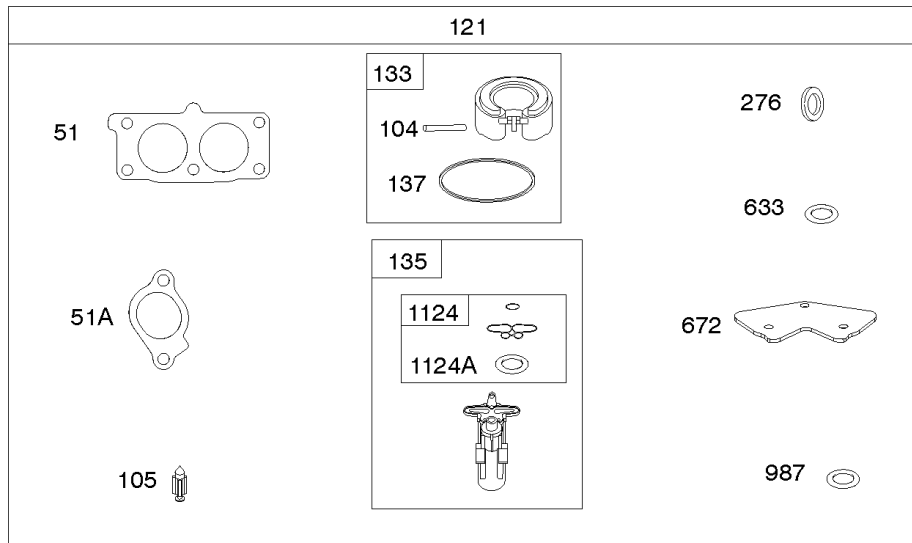

Camshaft, Crankcase Covers

REF NO	PART NO	QTY	DESCRIPTION
4	845176		SUMP, Engine
12	846037		GASKET, Crankcase -Used After Code Date 13072100
12A	844107		GASKET, Crankcase -Used Before Code Date 13072200
12B	843969		GASKET, Crankcase -Used After Code Date 13072100
15	807392		PLUG, Oil Drain
20	841596		SEAL, Oil -(PTO Side)
22	690676		SCREW -(Crankcase Cover/Sump) (M8x63mm) -Used After Code Date 10032300
22	807362		SCREW -(Crankcase Cover/Sump) (M8x50mm) -Used Before Code Date 10032400
45	809785		TAPPET, Valve
46	809879		CAMSHAFT
219	809426		GEAR, Governor
220	841608		WASHER -(Governor Gear)
221	841026		CUP, Governor
239	841281		SWITCH, Oil Pressure
415	794903		PLUG
439	692154		O-RING, Oil Gallery -(Crankcase Cover/Sump or Cylinder Assembly)
439A	846027		O-RING, Oil Gallery -(Crankcase Cover/Sump or Cylinder Assembly) -Used After Code Date 13072100
596	807385		SCREW -(Oil Pump)
615	698290		RETAINER, Governor Shaft -(Crankcase Cover/Sump)
750	842537		SCREW -(Oil Pump Cover)
943	842538		SEAL, O-Ring -(Oil Pump Cover)
965	842536		COVER, Oil Pump
1017	842535		SCREEN, Oil Pump
1024	-----		Pump-Oil -(NO LONGER AVAILABLE) -Used Before Code Date 13012800
1024	846026		PUMP, Oil -Used After Code Date 13012700