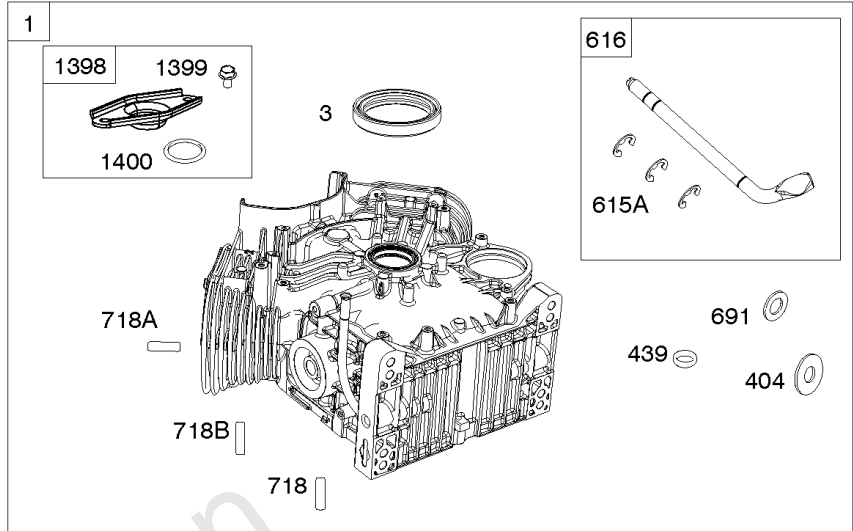

1036

1319

1330

Cylinders, Crankshaft, Piston/Rings/Rods

REF NO	PART NO	QTY	DESCRIPTION
1	845799		CYLINDER ASSEMBLY
3	841596		SEAL, Oil -(Magneto Side)
12	846037		GASKET, Crankcase -Used After Code Date 13072100
12A	844107		GASKET, Crankcase -Used Before Code Date 13072200
12B	843969		GASKET, Crankcase -Used After Code Date 13072100
16	842551		CRANKSHAFT
24	796335		KEY, Flywheel -(Steel) -Used After Code Date 07122700
24	222698S		KEY, Flywheel -(Aluminum) -Used Before Code Date 07122800
25	841931		PISTON ASSEMBLY -(.020 Oversize)
25	809790		PISTON ASSEMBLY -(Standard)
26	809972		SET, Ring -(Standard)
26	841932		SET, Ring -(.020 Oversize)
27	807351		LOCK, Piston Pin
28	807361		PIN, Piston
29	809275		ROD, Connecting
32	807363		SCREW -(Connecting Rod)
227A	809984		LEVER, Governor Control
278	842122		WASHER -(Governor Control Lever)
377	691639		KEY, Woodruff
404	809436		WASHER -(Governor Crank)
439	692154		O-RING, Oil Gallery -(Crankcase Cover/Sump or Cylinder Assembly)
439A	846027		O-RING, Oil Gallery -(Crankcase Cover/Sump or Cylinder Assembly) -Used After Code Date 13072100
490	843433		BEARING, Magneto Side
505	690238		NUT -(Governor Lever)
523	842542		DIPSTICK
562	843344		BOLT -(Governor Lever) (M6x40mm)
615A	809533		RETAINER, Governor Shaft -(Cylinder)
616	844180		CRANK, Governor
691	809287		SEAL, Governor Shaft
718	690959		PIN, Locating -(Cylinder)
718A	809508		PIN, Locating -(Cylinder Head)
718B	845925		PIN, Locating -(Cylinder)
741	809432		GEAR, Timing
1036	-----		Label-Emissions -(Available From A Briggs & Stratton Authorized Dealer)