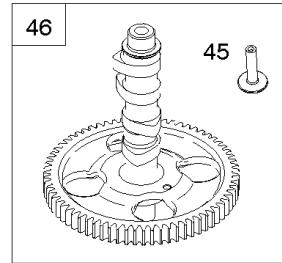

789

789A

789B

1336

Alternator, Regulators, Starter Motor, Harness's

REF NO	PART NO	QTY	DESCRIPTION
24A	843837		KEY, Flywheel -(Offset Key) (Aluminum) -Used Before Code Date 06111500
309	845761		MOTOR, Starter
333	845126		ARMATURE, Magneto -Used After Code Date 06111400
333A	843860		ARMATURE, Magneto -(Includes Offset Flywheel Key) -Used Before Code Date 06111500
334	692066		SCREW -(Magneto Armature) (M4x23mm)
344	841233		SCREW -(Cable Clamp) (M6x10mm)
474	846882		ALTERNATOR
501	593843		REGULATOR
526	690717		SCREW -(Regulator) (M6x30mm)
529	690744		GROMMET -(Magneto Armature Wires)
578	846899		WIRE ASSEMBLY -(Regulator to Starter Motor) (Red) -Used After Code Date 15110100
587	846866		CLAMP, Cable
635	692076		BOOT, Spark Plug
697	690711		SCREW -(Starter Motor) (Drive Cap)
789A	809906		HARNESS, Wiring
893	845758		NUT -(Starter Solenoid)
920	846737		SOLENOID, Starter
1054	280275		TIE, Cable
1059A	698516		KIT, Screw/Washer -(Alternator)
1119	691552		SCREW -(Alternator) (M4x30mm)
1336	841015		SHIELD, Wire Protective