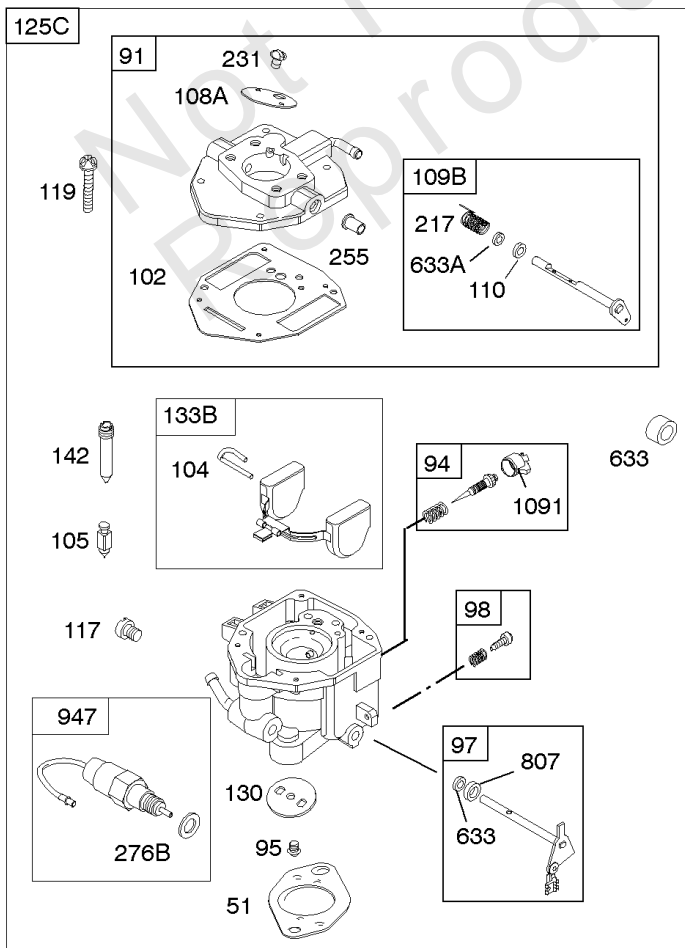

Carburetor

REF NO	PART NO	QTY	DESCRIPTION
11	691556		TUBE, Breather
51	691694		GASKET, Intake
91	809208		BODY, Upper Carburetor
94	844987		KIT, Idle Mixture
95	690718		SCREW -(Throttle Valve)
97	809007		KIT, Throttle Shaft
98	808177		KIT, Idle Speed
102	692077		GASKET, Carburetor Body
104	690723		PIN, Float Hinge
105	805620		VALVE, Float Needle -(Gravity Feed)
108A	844989		VALVE, Choke
109	808398		KIT, Choke Shaft
109B	809096		SHAFT-CHOKE
110	806861		WASHER -(Choke Shaft) (Plastic)
117	690881		JET, Main -(Standard) (Standard)
118	844990		JET, Main -(High Altitude) (5000 Feet)
118A	809442		JET, Main -(High Altitude) (9000 Feet and Above)
119	842761		SCREW -(Upper Carburetor Body to Lower Carburetor Body) (M4x16mm)
119	690720		SCREW -(Upper Carburetor Body to Lower Carburetor Body) (M4x18mm)
130	690726		VALVE, Throttle
133A	844546		FLOAT, Carburetor
142	690725		NOZZLE, Carburetor
163C	844931		GASKET, Air Cleaner
217	806862		SPRING, Choke Return
231	690718		SCREW -(Choke Valve)
255	690721		BUSHING, Choke Shaft
276B	806137		WASHER, Sealing -(Fuel Solenoid)
365	690711		SCREW -(Carburetor/Throttle Body) (M8x38mm)
365A	690866		SCREW -(Carburetor/Throttle Body) (M6 x 98mm)
445A	845090		FILTER, A/C Cartridge
467	691985		KNOB, Air Cleaner Cover -Used Before Code Date 10040100
467	846431		KNOB, Air Cleaner Cover -Used After Code Date 10033100
536	845198		CLEANER-AIR
601	791850		CLAMP, Hose
601A	691038		CLAMP, Hose -(Black)
633	806131		SEAL, Choke/Throttle Shaft -(Throttle Shaft)
633A	690722		SEAL, Choke/Throttle Shaft -(Choke Shaft)
643C	845087		RETAINER, Air Filter
807	805557		SPACER -(Throttle)