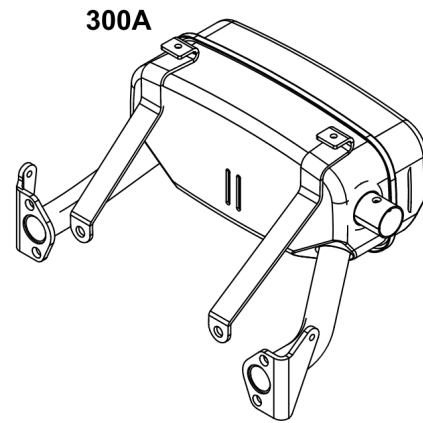

Not For
Reproduction

Lubrication

REF NO	PART NO	QTY	DESCRIPTION
186	796532	1	CONNECTOR, Hose -(Threaded Engine Block Connector for EZ-Oil Drain Hose)(Order hose separate)
239	690233	1	SWITCH, Oil Pressure -(2-4 PSI Normally-Closed Switch)
239A	491657S	1	SWITCH, Oil Pressure -(3-5 PSI Normally-Closed Switch)
239B	841281	1	SWITCH, Oil Pressure -(7-10 PSI Normally-Closed Switch)
239C	694115	1	SWITCH, Oil Pressure -(9-13 PSI Normally-Closed Switch)
239D	697049	1	SWITCH, Oil Pressure -(3-6 PSI Normally-Open Switch)
295	492061	1	ADAPTER, Remote Oil Filter -(Remote oil filter head with 18" (48 cm) hoses)
295	492062	1	ADAPTER, Remote Oil Filter -(Remote oil filter head with 30" (76 cm) hoses)
512	594200	1	HOSE, Oil Drain -(EZ-Oil Drain Hose, 10.5")(Order threaded engine block connector separate)
512	593635	1	HOSE, Oil Drain -(EZ-Oil Drain Hose, 13.75")(Order threaded engine block connector separate)
512B	1723165SM	1	HOSE, Oil Drain, 10-1/2" Long, 3/8-18 Fittings -(10.5")
512C	5048681SM	1	HOSE, OIL DRAIN -(12.5")
517	593633	1	RETAINER, Oil Drain
988	692063	1	GASKET, Oil Adapter
1027	492932S	1	FILTER, Oil
1028	492687	1	ADAPTER, Oil Filter -(Adapter Kit for mounting remote oil filter)
1028A	495244	1	ADAPTER-OIL FILTER -(Remote oil filter mounting head with fittings)
1346	844802	1	VALVE, Oil Drain Shut Off
1346A	492031	1	VALVE, Oil Drain Shut Off
1346B	5401WEB	1	VALVE, Oil Drain Shut Off -(1/4 Turn Oil Drain Valve with Hose)
1505	100169		OIL-1QT VANGUARD (CASE) -(1 qt. Bottle)
1505A	100170		OIL-5QT VANGUARD (CASE) -(5 qt. Bottle)
1600	494724	2	HOSE, Remote Oil Filter -(Hoses only (2) 18" (48 cm))
1600	494725	2	HOSE, Remote Oil Filter -(Hoses only (2) 30" (76 cm))