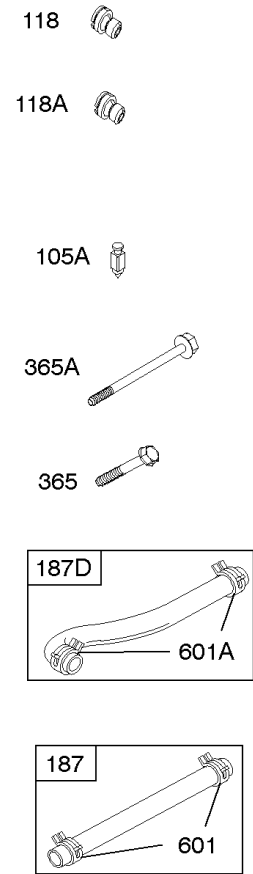

Carburetor

REF NO	PART NO	QTY	DESCRIPTION
643C	845087		RETAINER, Air Filter
742	807001		RETAINER, E Ring
807	805557		SPACER -(Throttle)
862	845089		STRAP/STUD, Air Cleaner Mounting
875A	845088		BASE, Air Cleaner -(Metal)
955	807723		PLUG, Carburetor
987	807002		SEAL, Choke/Throttle Shaft
1091	691516		CAP, Limiter

Not For Reproduction