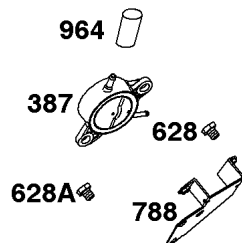

Included in Fuel Tank Service #845137

Included in Fuel Tank Service #845138

529A