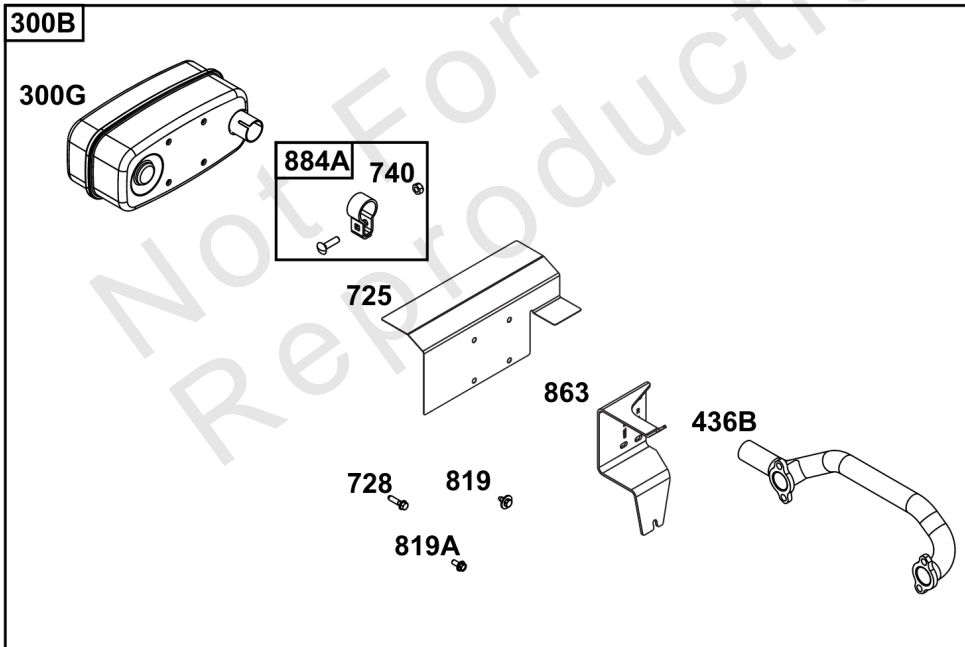

Oil Filter Side Outlet Mufflers

REF NO	PART NO	QTY	DESCRIPTION
300	995002	1	HIGH MNT SPR LO-TONE OIL FLTR SIDE -(Super Lo-Tone) (Horizontal: 3054, 3564) (Vertical: 3567)
300A	995000	1	OIL FILTER SIDE LO-MT -(Lo-Tone) (Horizontal: 3054, 3564) (Requires 808033 Oil Filter Adaptor)
300B	995004	1	HI MNT SPR LO-TONE OIL FLT SIDE -(Super Lo-Tone) (Horizontal: 3854, 3864) (Vertical: 3867)
300C	995009	1	COMMERCIAL MOWERS KIT -(For Wide Area Walker) (Vertical: 3567)
300D	995010	1	COMMERCIAL MOWERS KIT -(Vertical: 3867)
300E	808896	1	MUFFLER
300F	691562	1	MUFFLER -(Super Lo-Tone) (Horizontal: 3054, 3564)
300G	498984S	1	MUFFLER -(Super Lo Tone)
300H	692099	1	MUFFLER -(Lo Mount)
300I	807953	1	MUFFLER
355	842122	2	WASHER -(Muffler Bracket)
436	805609	1	MANIFOLD, Exhaust -(Cylinder 2) (Side Outlet)
436A	692061	1	MANIFOLD, Exhaust -(Cylinder 2) (Side Outlet)
436B	808916	1	MANIFOLD, Exhaust -(Cylinder 2) (Side Outlet)
436C	805778	1	MANIFOLD, Exhaust -(Wide Area Walker)
437	691902	4	SCREW -(Exhaust Manifold)
710	807689	1	COVER, Oil Filter
725	806102	1	SHIELD, Heat
728	690297	2	SCREW
740	793859	1	NUT
819	691514	2	SCREW -(Muffler Bracket) (M6 X 1.0)
819A	807084	2	SCREW -(Muffler Bracket)
819B	692056	2	SCREW -(Muffler Bracket) (M8x1.25)
819C	692062	2	SCREW -(Muffler Bracket)
837	808085	2	SPACER, Muffler -(Includes 2)
863	806759	1	BRACKET, Muffler
863A	691513	1	BRACKET, Muffler
882	692074	2	FLANGE, Exhaust -(3054 & 3564)
882A	806965	2	FLANGE, Exhaust
883	691613	2	GASKET, Exhaust
884	690898	1	CLAMP, Muffler
884A	691956	1	CLAMP, Muffler
988	690687	1	GASKET, Oil Adapter