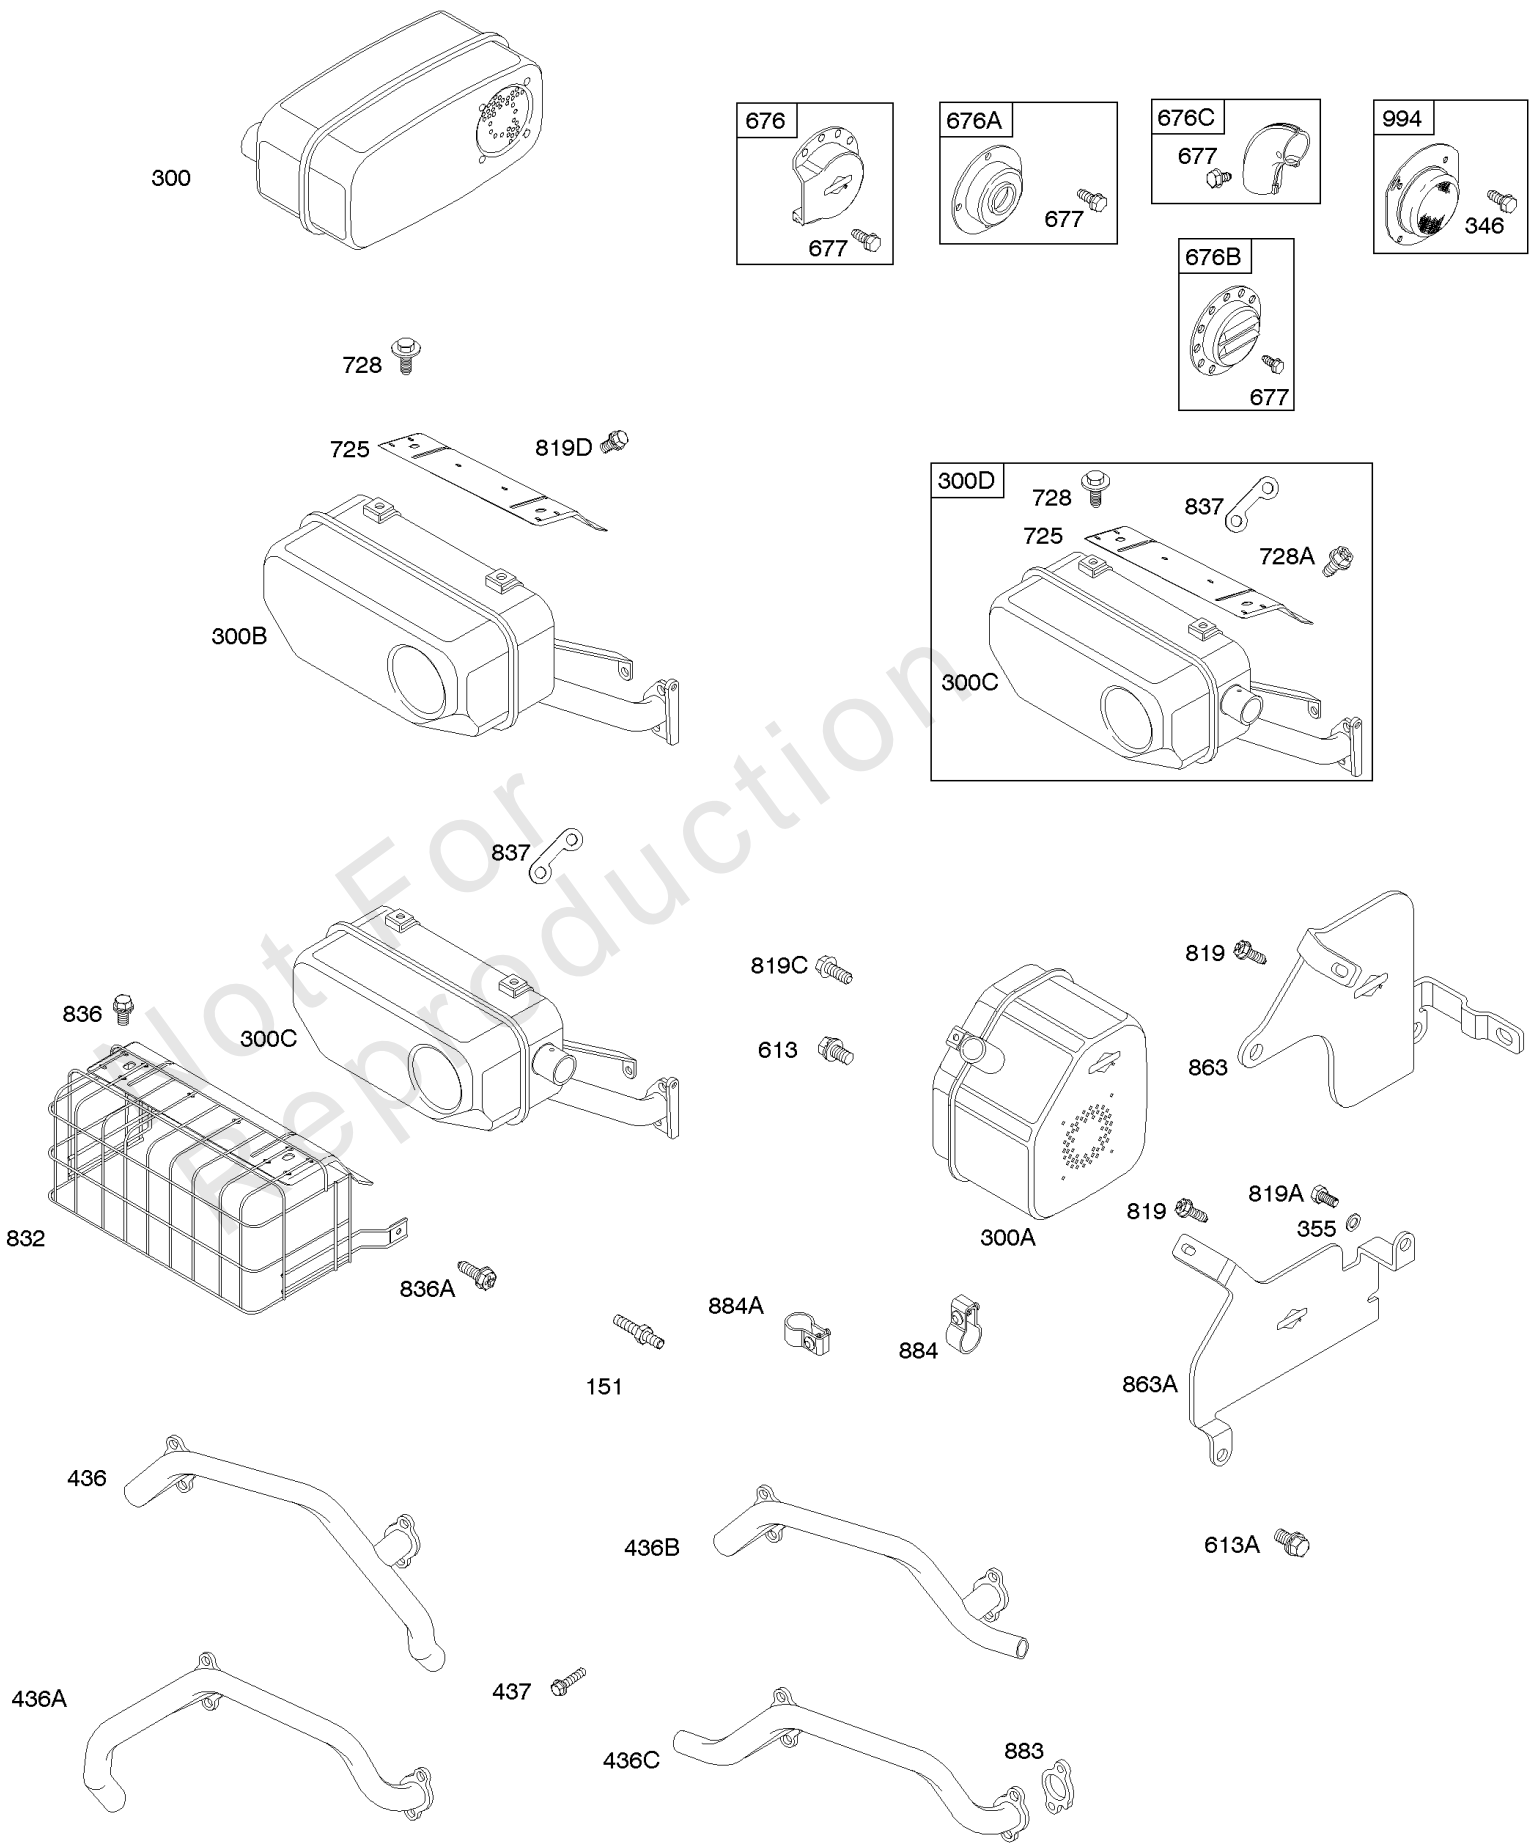

Exhaust Systems

REF NO	PART NO	QTY	DESCRIPTION
151	841185		STUD -(Exhaust Manifold)
300C	691562		MUFFLER -(Cylinder 2) (Side Outlet)
300D	808379		MUFFLER
346	690661		SCREW -(Spark Arrestor) (#8-18 x 0.375 lg)
355	690944		WASHER -(Muffler Bracket)
436	692061		MANIFOLD, Exhaust
436A	691499		MANIFOLD, Exhaust
436B	691501		MANIFOLD, Exhaust
436C	691502		MANIFOLD, Exhaust
437	691902		SCREW -(Exhaust Manifold) (M8x20mm)
613	691902		SCREW -(Muffler)
613A	692067		SCREW -(Muffler)
676	795036		DEFLECTOR, Muffler
676A	396903		DEFLECTOR, Muffler
676C	495518		DEFLECTOR, Muffler
676B	795038		DEFLECTOR, Muffler
677	690661		SCREW -(Muffler Deflector) (#8-18 x 0.375 lg)
725	691498		SHIELD, Heat
728	691514		SCREW -(Heat Shield)
728A	692067		SCREW -(Heat Shield)
819	692056		SCREW -(Muffler Bracket)
819A	690943		SCREW -(Muffler Bracket)
832	691571		GUARD, Muffler
836	691514		SCREW -(Muffler Guard)
836A	692067		SCREW -(Muffler Guard)
837	808085		SPACER, Muffler -(Includes 2)
863	691513		BRACKET, Muffler
883	691613		GASKET, Exhaust
884	690898		CLAMP, Muffler
994	794945		ARRESTOR, Spark