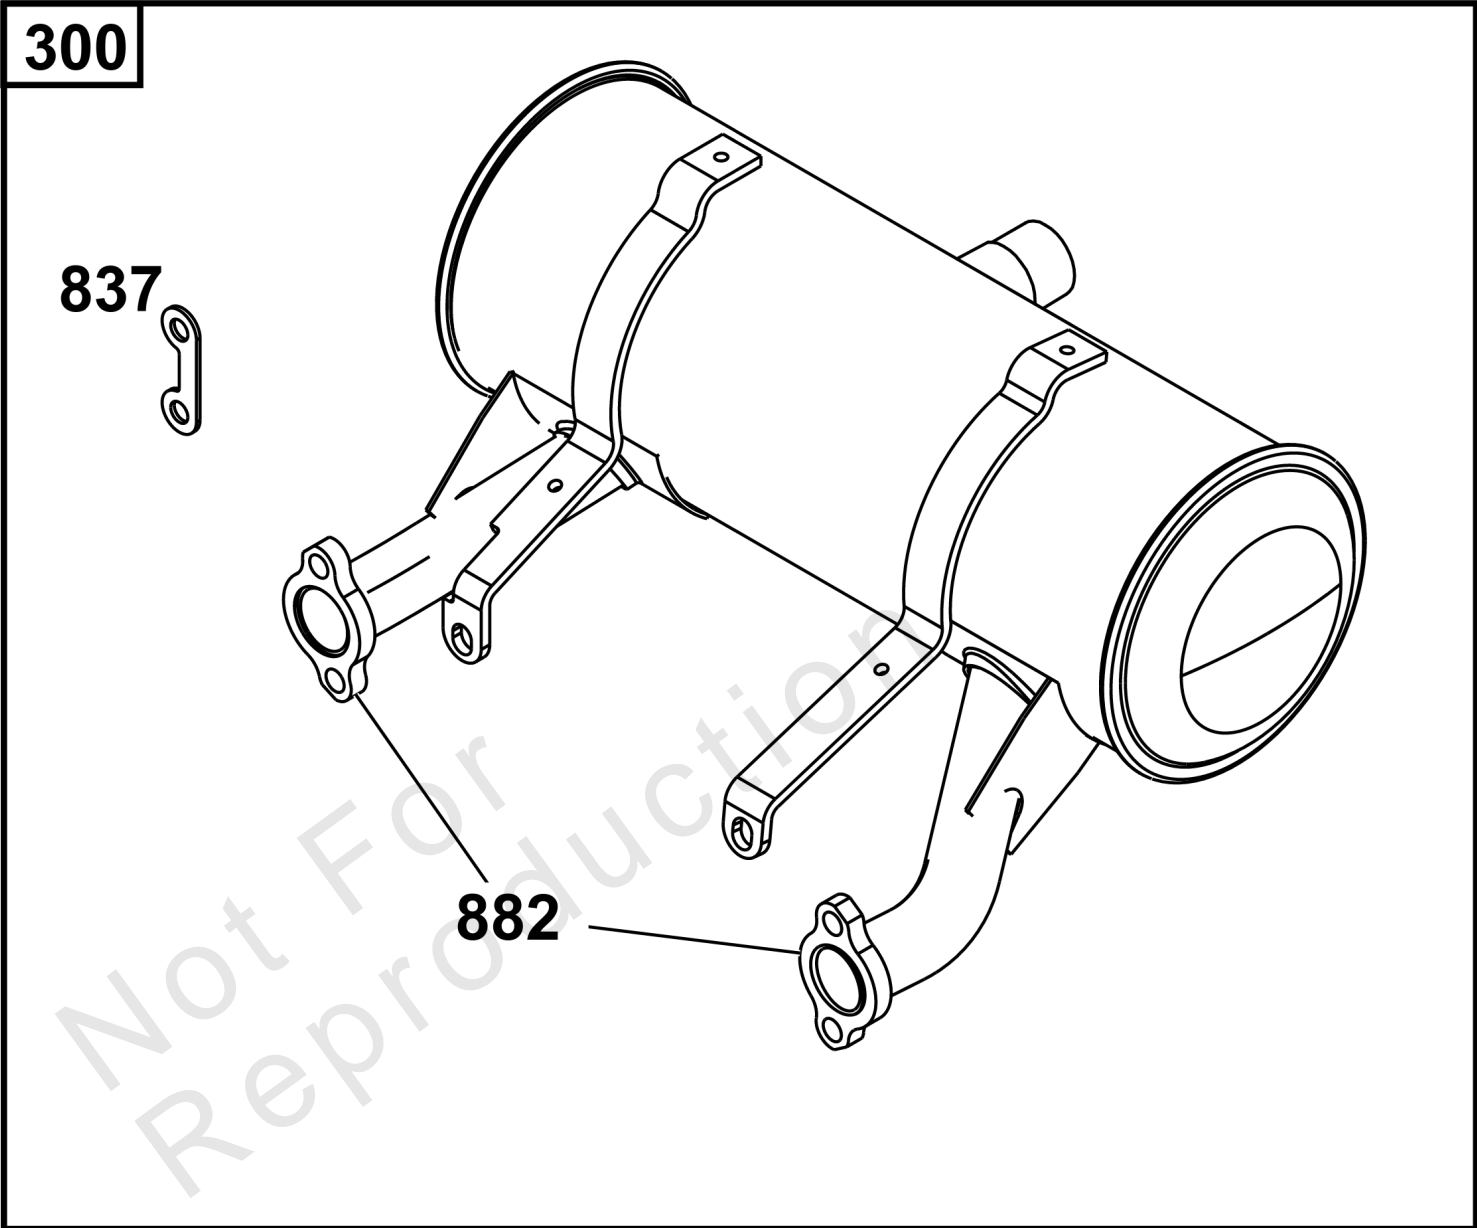

Center Outlet Mufflers

REF NO	PART NO	QTY	DESCRIPTION
300	808911	1	MUFFLER -(5" Round) (Horizontal: 3854, 3864)
837	808085	2	SPACER, Muffler
882	806965	2	FLANGE, Exhaust

Not For Reproduction