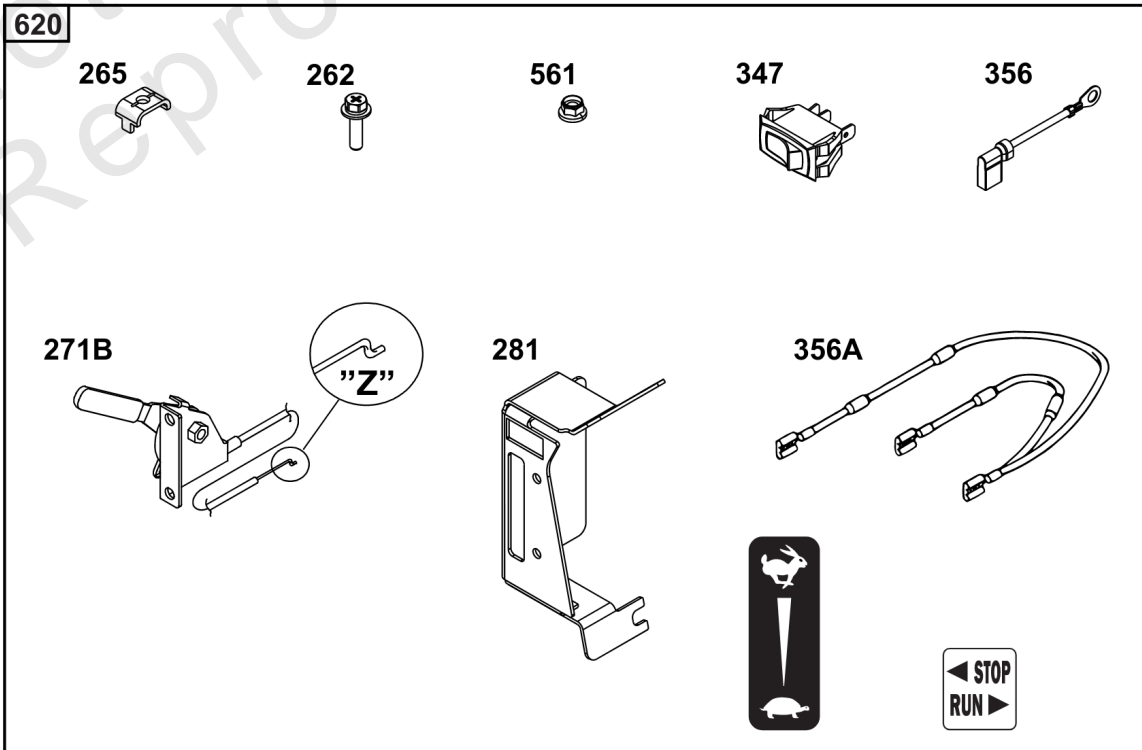

Speed Control

REF NO	PART NO	QTY	DESCRIPTION
262	841552	1	SCREW
265	691024	1	CLAMP, Casing -(Casing Clamp for Hard Casing)
265A	690798	1	CLAMP, Casing -(Casing Clamp for Soft Casing)
267	792629	1	SCREW -(Screw for Casing Clamp)
268	691025	1	CASING, Control Wire -(Wire Casing 72")
269	26634	1	WIRE, Control -(Control Wire 78")
269A	93907	1	WIRE, Control -(Control Wire 100")
270	691027	1	NUT -(Nut for Wire Casing)
271	691028	1	LEVER, Control -(Speed Control Lever Assembly)
271A	692105	1	LEVER, Control -(Speed Control Lever Assembly) ('L' Shaped End)
271B	692541	1	LEVER, Control -(Speed Control Lever Assembly) ('Z' Shaped End)
281	690742	1	PANEL, Control
347	691995	1	SWITCH-ROCKER
356	690796	1	WIRE, Stop
356A	691999	1	WIRE ASSEMBLY
416	595196	1	BRACKET, Throttle Cable -(Casing Clamp for Snap-In Casing)
416A	84006945	1	BRACKET, Throttle Cable
561	806447	1	NUT
620	494052	1	BRACKET, Control -(Throttle Control for Vanguard V-Twin Horizontal Small Block)
1619	691693	1	SCREW