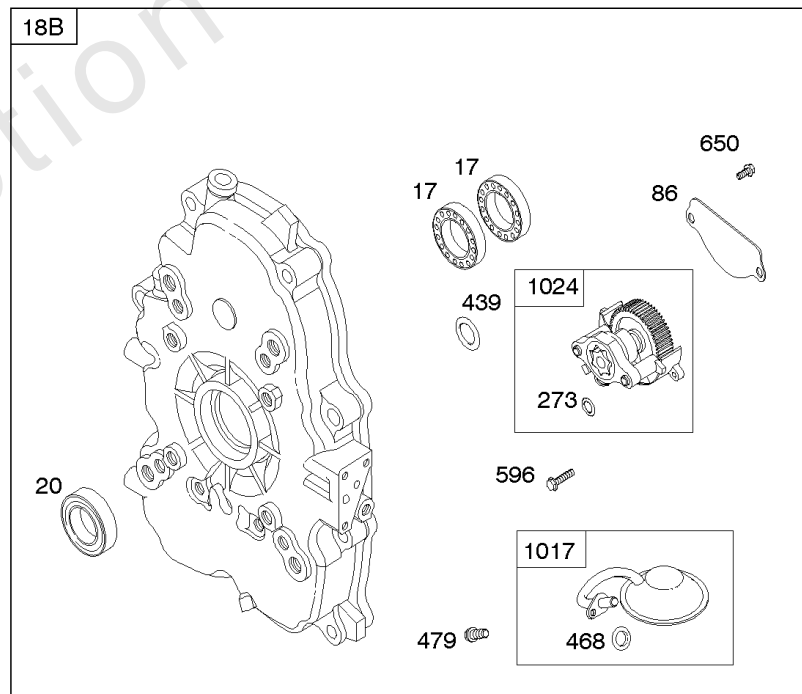

Carburetor Overhaul Kit, Engine & Valve Set

REF NO	PART NO	QTY	DESCRIPTION
3	805101S		SEAL, Oil -(Magneto Side)
7	806085S		GASKET, Cylinder Head
9	844986		GASKET, Breather
12	846487		GASKET, Crankcase
20	805049S		SEAL, Oil -(PTO Side)
51	691694		GASKET, Intake
51A	692035		GASKET, Intake
94	844987		KIT, Idle Mixture
102	692077		GASKET, Carburetor Body
104	690723		PIN, Float Hinge
105	805620		VALVE, Float Needle -(Gravity Feed)
117	690881		JET, Main -(Standard) (Standard)
121	809021		KIT, Carburetor Overhaul
142	690725		NOZZLE, Carburetor
255	690721		BUSHING, Choke Shaft
273	690681		SEAL, O-Ring -(Oil Pump)
276	690724		WASHER, Sealing
276A	807085		WASHER, Sealing -(Rocker Cover)
358	808704		GASKET SET, Engine
439	692154		O-RING, Oil Gallery -(Crankcase Cover/Sump or Cylinder Assembly)
468	690690		SEAL, O-Ring -(Oil Pump Screen)
633	806131		SEAL, Choke/Throttle Shaft -(Throttle Shaft)
633A	690722		SEAL, Choke/Throttle Shaft -(Choke Shaft)
691	842826		SEAL, Governor Shaft
807	805557		SPACER -(Throttle)
868	691963		SEAL, Valve
883	691613		GASKET, Exhaust
988	692063		GASKET, Oil Adapter
1022	806039S		GASKET, Rocker Cover
1091	691516		CAP, Limiter
1095B	842723		GASKET SET, Valve