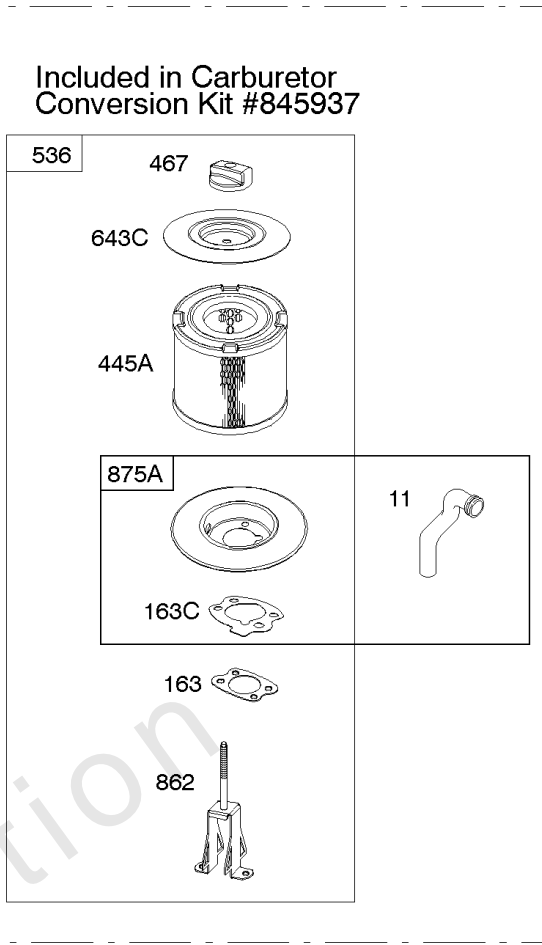

Carburetor

REF NO	PART NO	QTY	DESCRIPTION
11	691556		TUBE, Breather
51	691694		GASKET, Intake
91	809208		BODY, Upper Carburetor
94	844987		KIT, Idle Mixture
95	690718		SCREW -(Throttle Valve)
97	809007		KIT, Throttle Shaft
98	808177		KIT, Idle Speed
102	692077		GASKET, Carburetor Body
104	690723		PIN, Float Hinge
105	805620		VALVE, Float Needle -(Gravity Feed)
108A	844989		VALVE, Choke
109	808398		KIT, Choke Shaft
109B	809096		SHAFT-CHOKE
110	806861		WASHER -(Choke Shaft) (Plastic)
117	690881		JET, Main -(Standard) (Standard)
118	844990		JET, Main -(High Altitude) (5000 Feet)
118A	809442		JET, Main -(High Altitude) (9000 Feet and Above)
119	842761		SCREW -(Upper Carburetor Body to Lower Carburetor Body) (M4x16mm)
119	690720		SCREW -(Upper Carburetor Body to Lower Carburetor Body) (M4x18mm)
130	690726		VALVE, Throttle
133A	844546		FLOAT, Carburetor
142	690725		NOZZLE, Carburetor
163C	844931		GASKET, Air Cleaner
217	806862		SPRING, Choke Return
231	690718		SCREW -(Choke Valve)
255	690721		BUSHING, Choke Shaft
276B	806137		WASHER, Sealing -(Fuel Solenoid)
365	690711		SCREW -(Carburetor/Throttle Body) (M8x38mm)
365A	690866		SCREW -(Carburetor/Throttle Body) (M6 x 98mm)
445A	845090		FILTER, A/C Cartridge
467	691985		KNOB, Air Cleaner Cover -Used Before Code Date 10040100
467	846431		KNOB, Air Cleaner Cover -Used After Code Date 10033100
536	845198		CLEANER-AIR
601	791850		CLAMP, Hose
601A	691038		CLAMP, Hose -(Black)
633	806131		SEAL, Choke/Throttle Shaft -(Throttle Shaft)
633A	690722		SEAL, Choke/Throttle Shaft -(Choke Shaft)
643C	845087		RETAINER, Air Filter
807	805557		SPACER -(Throttle)