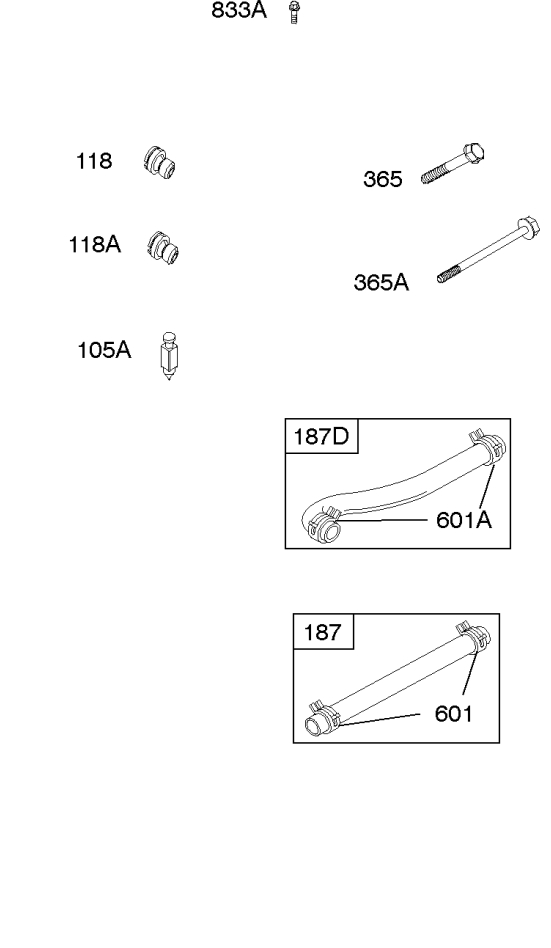

Carburetor

REF NO	PART NO	QTY	DESCRIPTION
833A	691593		SCREW -(Air Cleaner Mounting Strap/Stud)
862	845089		STRAP/STUD, Air Cleaner Mounting
875A	845088		BASE, Air Cleaner -(Metal)
947	692094		SOLENOID, Fuel
1091	691516		CAP, Limiter

Not For Reproduction