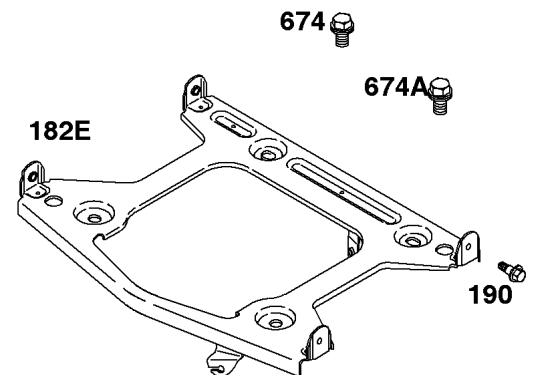

Included in Fuel Tank Service #845137

Included in Fuel Tank Service #845138

529A