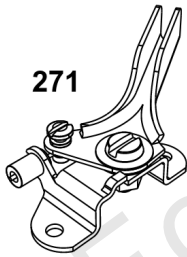

Not For Reproduction

Not For
Reproduction

PTO

REF NO	PART NO	QTY	DESCRIPTION
73	841582	1	SCREEN, Rotating
73A	494439	1	SCREEN, Rotating
74	841441	4	SCREW -(Rotating Screen)
74A	691647	4	SCREW -(Rotating Screen)
332	690887	1	NUT -(Flywheel)
668	691500	4	SPACER -(Rotating Screen)
668A	691215	4	SPACER -(Rotating Screen)
718	841581	1	PIN, Locating -(32MM)
849	691088	2	SCREW -(Stub Shaft)
849A	846236	2	SCREW -(Stub Shaft)
1047	841580	1	SHAFT, Stub -(1" Diameter) (4.75" Length)
1047A	842655	1	SHAFT, Stub -(1" Diameter) (5.43" Length)

Not For Production

578

A wiring harness consisting of ten individual wires of different colors: orange, light orange, black, purple, blue, green, yellow, red, yellow, and grey. Each wire has a specific connector at the end. To the right, a diagram shows a 'LOOSE CONNECTOR' (TE # 1-480704-0) being inserted into a 'MATE-N-LOK 6 POSITION HOUSING'.

Not For Reproduction

Speed Control

REF NO	PART NO	QTY	DESCRIPTION
262	841552	1	SCREW
265	691024	1	CLAMP, Casing -(Casing Clamp for Hard Casing)
265A	690798	1	CLAMP, Casing -(Casing Clamp for Soft Casing)
267	792629	1	SCREW -(Screw for Casing Clamp)
268	691025	1	CASING, Control Wire -(Wire Casing 72")
269	26634	1	WIRE, Control -(Control Wire 78")
269A	93907	1	WIRE, Control -(Control Wire 100")
270	691027	1	NUT -(Nut for Wire Casing)
271	691028	1	LEVER, Control -(Speed Control Lever Assembly)
271A	692105	1	LEVER, Control -(Speed Control Lever Assembly) ('L' Shaped End)
271B	692541	1	LEVER, Control -(Speed Control Lever Assembly) ('Z' Shaped End)
281	690742	1	PANEL, Control
347	691995	1	SWITCH-ROCKER
356	690796	1	WIRE, Stop
356A	691999	1	WIRE ASSEMBLY
416	595196	1	BRACKET, Throttle Cable -(Casing Clamp for Snap-In Casing)
416A	84006945	1	BRACKET, Throttle Cable
561	806447	1	NUT
620	494052	1	BRACKET, Control -(Throttle Control for Vanguard V-Twin Horizontal Small Block)
1619	691693	1	SCREW