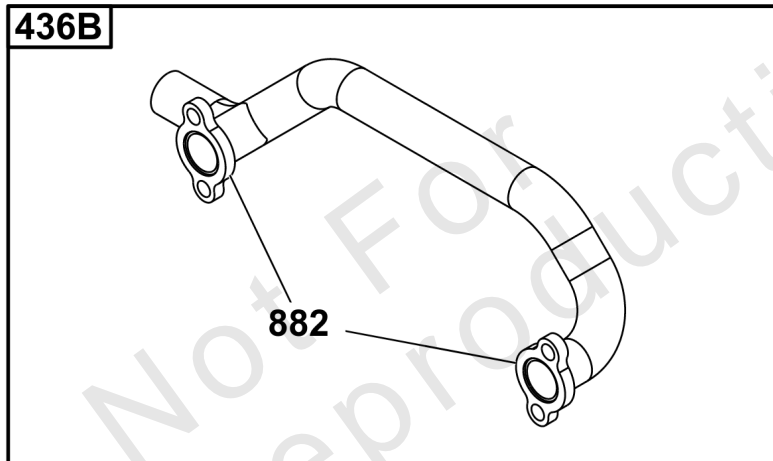

Oil Filter Side Outlet Manifolds

REF NO	PART NO	QTY	DESCRIPTION
436	805609	1	MANIFOLD, Exhaust -(Vertical: 3567)
436A	692061	1	MANIFOLD, Exhaust -(Horizontal: 3054, 3564)
436B	691501	1	MANIFOLD, Exhaust -(Horizontal: 3054, 3564)
436C	808908	1	MANIFOLD, Exhaust -(Horizontal: 3854, 3864)
436D	808916	1	MANIFOLD, Exhaust -(Horizontal: 3854, 3864) (Vertical: 3867)
437	691902	4	SCREW -(Exhaust Manifold)
882	692074	2	FLANGE, Exhaust
883	691613	2	GASKET, Exhaust

Not For Reproduction