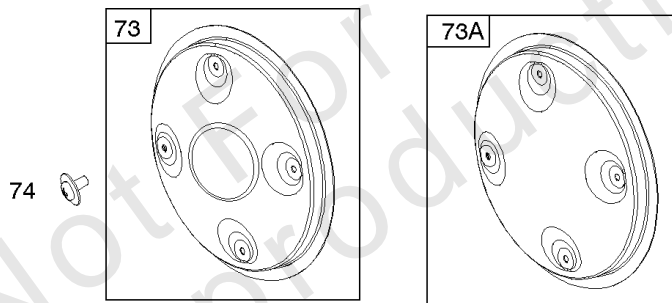

Flywheel, Rotating Screens

REF NO	PART NO	QTY	DESCRIPTION
23A	841908		FLYWHEEL -(Without Ring Gear)
65	690341		SCREW -(Rewind Starter) (Rewind Starter)
73	841662		SCREEN, Rotating
73A	841440		SCREEN, Rotating
73C	494439		SCREEN, Rotating
74	841441		SCREW -(Rotating Screen) (M5x14mm)
74A	691647		SCREW -(Rotating Screen)
332	690887		NUT -(Flywheel)
363	19203		PULLER, Flywheel
455	841794		CUP, Flywheel
668	691500		SPACER -(Rotating Screen)
668A	691215		SPACER -(Rotating Screen)
718A	690740		PIN, Locating -(28MM)
718B	841581		PIN, Locating -(32MM)
849	691088		SCREW -(Stub Shaft)
1047	841580		SHAFT, Stub