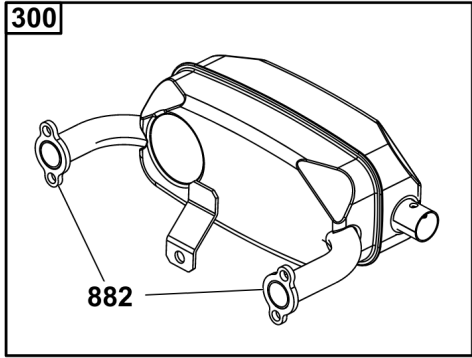

Not For
Reproduction

Lubrication

REF NO	PART NO	QTY	DESCRIPTION
186	796532	1	CONNECTOR, Hose -(Threaded Engine Block Connector for EZ-Oil Drain Hose)(Order hose separate)
239	690233	1	SWITCH, Oil Pressure -(2-4 PSI Normally-Closed Switch)
239A	491657S	1	SWITCH, Oil Pressure -(3-5 PSI Normally-Closed Switch)
239B	841281	1	SWITCH, Oil Pressure -(7-10 PSI Normally-Closed Switch)
239C	694115	1	SWITCH, Oil Pressure -(9-13 PSI Normally-Closed Switch)
239D	697049	1	SWITCH, Oil Pressure -(3-6 PSI Normally-Open Switch)
295	492061	1	ADAPTER, Remote Oil Filter -(Remote oil filter head with 18" (48 cm) hoses)
295	492062	1	ADAPTER, Remote Oil Filter -(Remote oil filter head with 30" (76 cm) hoses)
512	594200	1	HOSE, Oil Drain -(EZ-Oil Drain Hose, 10.5")(Order threaded engine block connector separate)
512	593635	1	HOSE, Oil Drain -(EZ-Oil Drain Hose, 13.75")(Order threaded engine block connector separate)
512B	1723165SM	1	HOSE, Oil Drain, 10-1/2" Long, 3/8-18 Fittings -(10.5")
512C	5048681SM	1	HOSE, OIL DRAIN -(12.5")
517	593633	1	RETAINER, Oil Drain
988	692063	1	GASKET, Oil Adapter
1027	492932S	1	FILTER, Oil
1028	492687	1	ADAPTER, Oil Filter -(Adapter Kit for mounting remote oil filter)
1028A	495244	1	ADAPTER-OIL FILTER -(Remote oil filter mounting head with fittings)
1346	844802	1	VALVE, Oil Drain Shut Off
1346A	492031	1	VALVE, Oil Drain Shut Off
1346B	5401WEB	1	VALVE, Oil Drain Shut Off -(1/4 Turn Oil Drain Valve with Hose)
1505	100169		OIL-1QT VANGUARD (CASE) -(1 qt. Bottle)
1505A	100170		OIL-5QT VANGUARD (CASE) -(5 qt. Bottle)
1600	494724	2	HOSE, Remote Oil Filter -(Hoses only (2) 18" (48 cm))
1600	494725	2	HOSE, Remote Oil Filter -(Hoses only (2) 30" (76 cm))