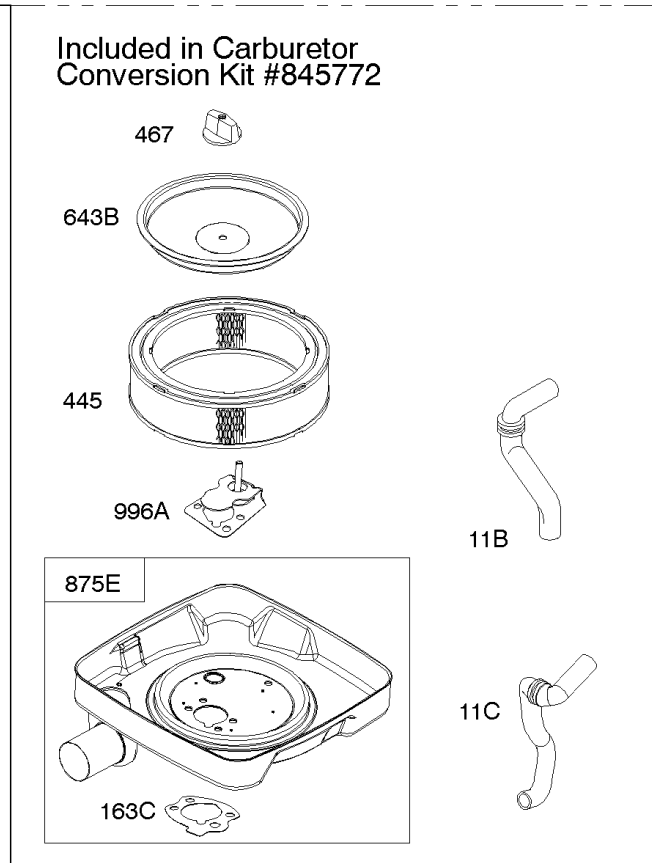

Carburetor

REF NO	PART NO	QTY	DESCRIPTION
955	807723		PLUG, Carburetor
987	807002		SEAL, Choke/Throttle Shaft
1091	691516		CAP, Limiter

Not For Reproduction

Carburetor

REF NO	PART NO	QTY	DESCRIPTION
11	691556		TUBE, Breather
11B	844921		TUBE, Breather -Used After Code Date 09121800
51	691694		GASKET, Intake
94	844987		KIT, Idle Mixture
95	690718		SCREW -(Throttle Valve)
97	809007		KIT, Throttle Shaft
98	808177		KIT, Idle Speed
102	692077		GASKET, Carburetor Body
104	690723		PIN, Float Hinge
105	805620		VALVE, Float Needle -(Gravity Feed)
108A	844989		VALVE, Choke
109	808398		KIT, Choke Shaft
110	806861		WASHER -(Choke Shaft) (Plastic)
117	690881		JET, Main -(Standard) (Standard)
118	844990		JET, Main -(High Altitude) (5000 Feet)
118A	809442		JET, Main -(High Altitude) (9000 Feet and Above)
119	690720		SCREW -(Upper Carburetor Body to Lower Carburetor Body) (M4x18mm)
119	842761		SCREW -(Upper Carburetor Body to Lower Carburetor Body) (M4x16mm)
125	844992		CARBURETOR -Used After Code Date 09121600
130	690726		VALVE, Throttle
133A	844546		FLOAT, Carburetor
163C	844931		GASKET, Air Cleaner
217	806862		SPRING, Choke Return
231	690718		SCREW -(Choke Valve)
255	690721		BUSHING, Choke Shaft
276	690724		WASHER, Sealing
365	690711		SCREW -(Carburetor/Throttle Body) (M8x38mm)
365A	690866		SCREW -(Carburetor/Throttle Body) (M6 x 98mm)
467	691985		KNOB, Air Cleaner Cover -Used Before Code Date 10040100
467	846431		KNOB, Air Cleaner Cover -Used After Code Date 10033100
601	791850		CLAMP, Hose
601A	691038		CLAMP, Hose -(Black)
629	807004		SPRING, Throttle Return -(Throttle Return)
633	806131		SEAL, Choke/Throttle Shaft -(Throttle Shaft)
633A	690722		SEAL, Choke/Throttle Shaft -(Choke Shaft)
637	806999		WASHER -(Throttle Shaft)
637A	807000		WASHER -(Throttle Shaft)