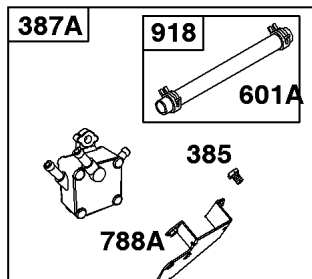

Included in Fuel Tank Service #845137

Included in Fuel Tank Service #845138

529A