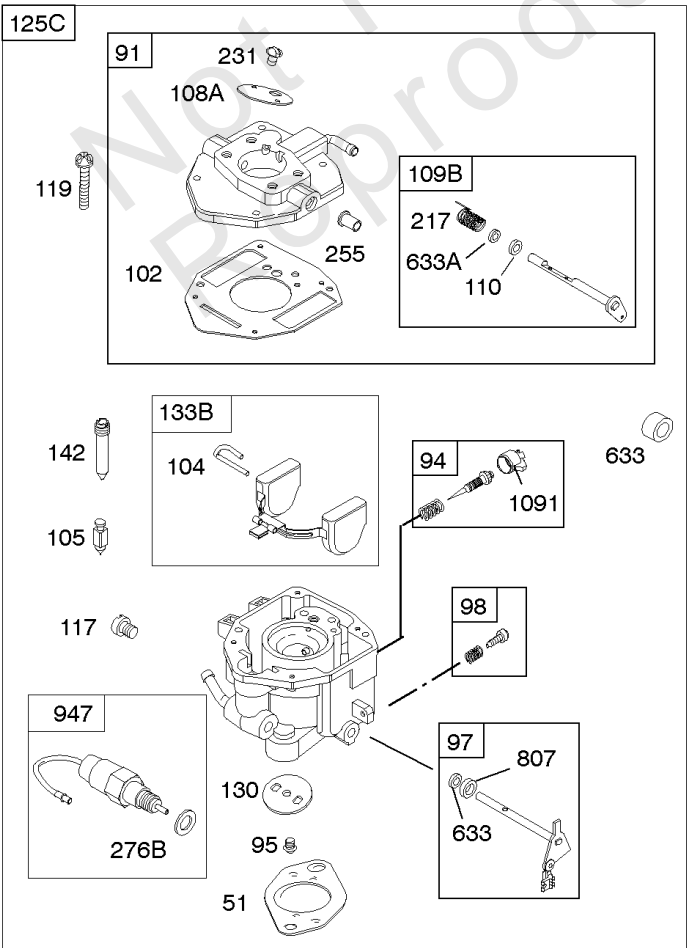

Carburetor

REF NO	PART NO	QTY	DESCRIPTION
833A	691593		SCREW -(Air Cleaner Mounting Strap/Stud)
862	845089		STRAP/STUD, Air Cleaner Mounting
875A	845088		BASE, Air Cleaner -(Metal)
947	692094		SOLENOID, Fuel
1091	691516		CAP, Limiter

Not For Reproduction