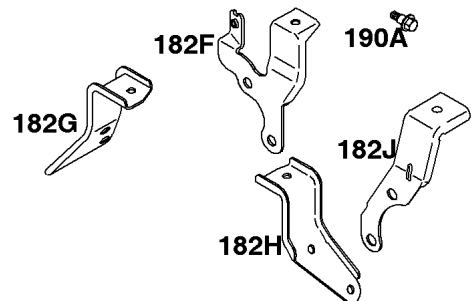

Included in Fuel Tank Service #845137

Included in Fuel Tank Service #845138

529A