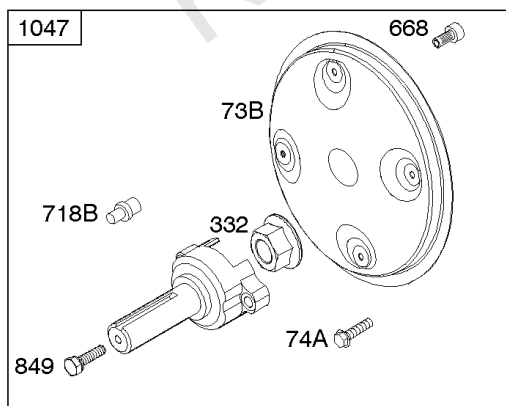

Flywheel, Rotating Screens

REF NO	PART NO	QTY	DESCRIPTION
23A	841908		FLYWHEEL -(Without Ring Gear)
65	690341		SCREW -(Rewind Starter) (Rewind Starter)
73	841662		SCREEN, Rotating
73A	841440		SCREEN, Rotating
73C	494439		SCREEN, Rotating
74	841441		SCREW -(Rotating Screen) (M5x14mm)
74A	691647		SCREW -(Rotating Screen)
332	690887		NUT -(Flywheel)
363	19203		PULLER, Flywheel
455	841794		CUP, Flywheel
668	691500		SPACER -(Rotating Screen)
668A	691215		SPACER -(Rotating Screen)
718A	690740		PIN, Locating -(28MM)
718B	841581		PIN, Locating -(32MM)
849	691088		SCREW -(Stub Shaft)
1047	841580		SHAFT, Stub