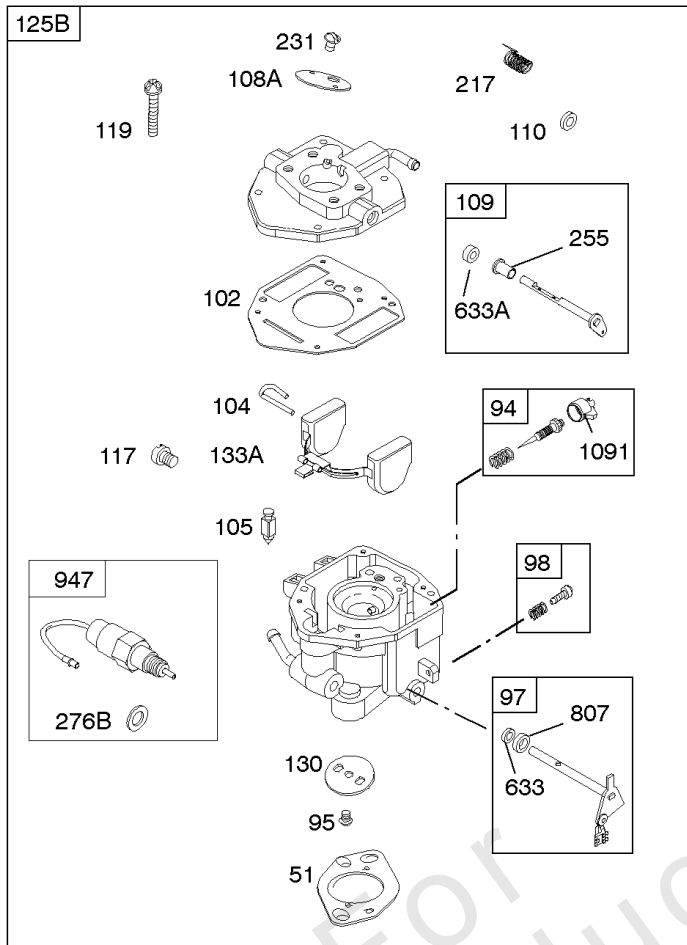

Carburetor

REF NO	PART NO	QTY	DESCRIPTION
11	691556		TUBE, Breather
51	691694		GASKET, Intake
91	809208		BODY, Upper Carburetor
94	844987		KIT, Idle Mixture
95	690718		SCREW -(Throttle Valve)
97	809007		KIT, Throttle Shaft
98	808177		KIT, Idle Speed
102	692077		GASKET, Carburetor Body
104	690723		PIN, Float Hinge
105	805620		VALVE, Float Needle -(Gravity Feed)
108A	844989		VALVE, Choke
109	808398		KIT, Choke Shaft
109B	809096		SHAFT-CHOKE
110	806861		WASHER -(Choke Shaft) (Plastic)
117	690881		JET, Main -(Standard) (Standard)
118	844990		JET, Main -(High Altitude) (5000 Feet)
118A	809442		JET, Main -(High Altitude) (9000 Feet and Above)
119	842761		SCREW -(Upper Carburetor Body to Lower Carburetor Body) (M4x16mm)
119	690720		SCREW -(Upper Carburetor Body to Lower Carburetor Body) (M4x18mm)
130	690726		VALVE, Throttle
133A	844546		FLOAT, Carburetor
142	690725		NOZZLE, Carburetor
163C	844931		GASKET, Air Cleaner
217	806862		SPRING, Choke Return
231	690718		SCREW -(Choke Valve)
255	690721		BUSHING, Choke Shaft
276B	806137		WASHER, Sealing -(Fuel Solenoid)
365	690711		SCREW -(Carburetor/Throttle Body) (M8x38mm)
365A	690866		SCREW -(Carburetor/Throttle Body) (M6 x 98mm)
445A	845090		FILTER, A/C Cartridge
467	691985		KNOB, Air Cleaner Cover -Used Before Code Date 10040100
467	846431		KNOB, Air Cleaner Cover -Used After Code Date 10033100
536	845198		CLEANER-AIR
601	791850		CLAMP, Hose
601A	691038		CLAMP, Hose -(Black)
633	806131		SEAL, Choke/Throttle Shaft -(Throttle Shaft)
633A	690722		SEAL, Choke/Throttle Shaft -(Choke Shaft)
643C	845087		RETAINER, Air Filter
807	805557		SPACER -(Throttle)