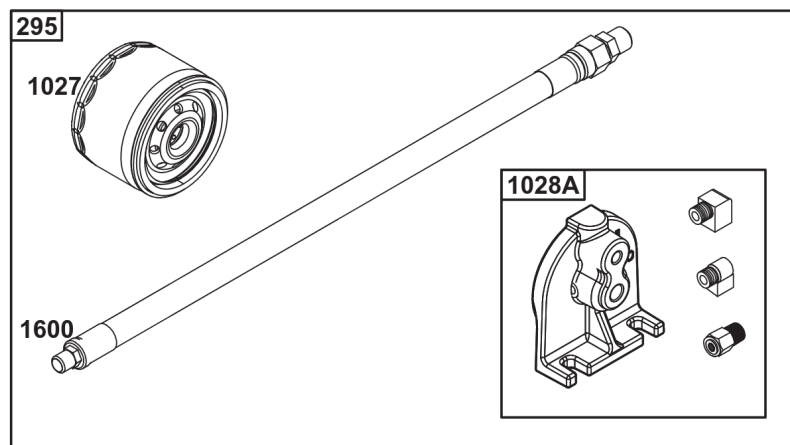

Not For
Reproduction

Lubrication

REF NO	PART NO	QTY	DESCRIPTION
186	796532	1	CONNECTOR, Hose -(Threaded Engine Block Connector for EZ-Oil Drain Hose)(Order hose separate)
239	690233	1	SWITCH, Oil Pressure -(2-4 PSI Normally-Closed Switch)
239A	491657S	1	SWITCH, Oil Pressure -(3-5 PSI Normally-Closed Switch)
239B	841281	1	SWITCH, Oil Pressure -(7-10 PSI Normally-Closed Switch)
239C	694115	1	SWITCH, Oil Pressure -(9-13 PSI Normally-Closed Switch)
239D	697049	1	SWITCH, Oil Pressure -(3-6 PSI Normally-Open Switch)
295	492061	1	ADAPTER, Remote Oil Filter -(Remote oil filter head with 18" (48 cm) hoses)
295	492062	1	ADAPTER, Remote Oil Filter -(Remote oil filter head with 30" (76 cm) hoses)
512	594200	1	HOSE, Oil Drain -(EZ-Oil Drain Hose, 10.5")(Order threaded engine block connector separate)
512	593635	1	HOSE, Oil Drain -(EZ-Oil Drain Hose, 13.75")(Order threaded engine block connector separate)
512B	1723165SM	1	HOSE, Oil Drain, 10-1/2" Long, 3/8-18 Fittings -(10.5")
512C	5048681SM	1	HOSE, OIL DRAIN -(12.5")
517	593633	1	RETAINER, Oil Drain
988	692063	1	GASKET, Oil Adapter
1027	492932S	1	FILTER, Oil
1028	492687	1	ADAPTER, Oil Filter -(Adapter Kit for mounting remote oil filter)
1028A	495244	1	ADAPTER-OIL FILTER -(Remote oil filter mounting head with fittings)
1346	844802	1	VALVE, Oil Drain Shut Off
1346A	492031	1	VALVE, Oil Drain Shut Off
1346B	5401WEB	1	VALVE, Oil Drain Shut Off -(1/4 Turn Oil Drain Valve with Hose)
1505	100169		OIL-1QT VANGUARD (CASE) -(1 qt. Bottle)
1505A	100170		OIL-5QT VANGUARD (CASE) -(5 qt. Bottle)
1600	494724	2	HOSE, Remote Oil Filter -(Hoses only (2) 18" (48 cm))
1600	494725	2	HOSE, Remote Oil Filter -(Hoses only (2) 30" (76 cm))