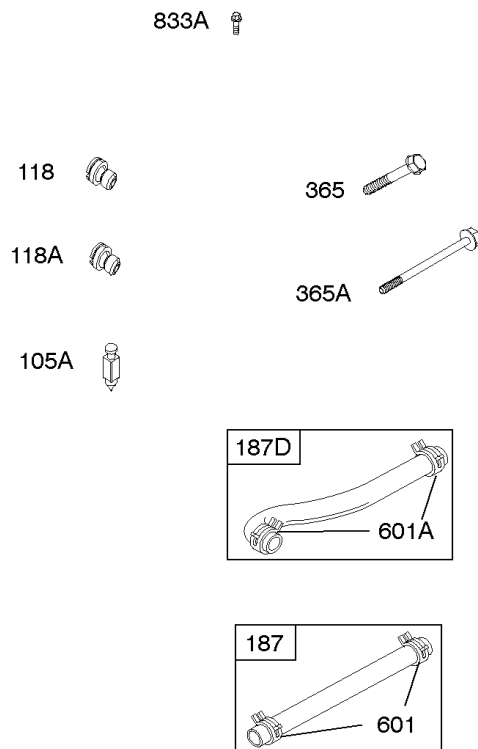

Carburetor

REF NO	PART NO	QTY	DESCRIPTION
11	691556		TUBE, Breather
51	691694		GASKET, Intake
91	809208		BODY, Upper Carburetor
94	844987		KIT, Idle Mixture
95	690718		SCREW -(Throttle Valve)
97	809007		KIT, Throttle Shaft
98	808177		KIT, Idle Speed
102	692077		GASKET, Carburetor Body
104	690723		PIN, Float Hinge
105	805620		VALVE, Float Needle -(Gravity Feed)
108A	844989		VALVE, Choke
109	808398		KIT, Choke Shaft
109B	809096		SHAFT-CHOKE
110	806861		WASHER -(Choke Shaft) (Plastic)
117	690881		JET, Main -(Standard) (Standard)
118	844990		JET, Main -(High Altitude) (5000 Feet)
118A	809442		JET, Main -(High Altitude) (9000 Feet and Above)
119	842761		SCREW -(Upper Carburetor Body to Lower Carburetor Body) (M4x16mm)
119	690720		SCREW -(Upper Carburetor Body to Lower Carburetor Body) (M4x18mm)
130	690726		VALVE, Throttle
133A	844546		FLOAT, Carburetor
142	690725		NOZZLE, Carburetor
163C	844931		GASKET, Air Cleaner
217	806862		SPRING, Choke Return
231	690718		SCREW -(Choke Valve)
255	690721		BUSHING, Choke Shaft
276B	806137		WASHER, Sealing -(Fuel Solenoid)
365	690711		SCREW -(Carburetor/Throttle Body) (M8x38mm)
365A	690866		SCREW -(Carburetor/Throttle Body) (M6 x 98mm)
445A	845090		FILTER, A/C Cartridge
467	691985		KNOB, Air Cleaner Cover -Used Before Code Date 10040100
467	846431		KNOB, Air Cleaner Cover -Used After Code Date 10033100
536	845198		CLEANER-AIR
601	791850		CLAMP, Hose
601A	691038		CLAMP, Hose -(Black)
633	806131		SEAL, Choke/Throttle Shaft -(Throttle Shaft)
633A	690722		SEAL, Choke/Throttle Shaft -(Choke Shaft)
643C	845087		RETAINER, Air Filter
807	805557		SPACER -(Throttle)