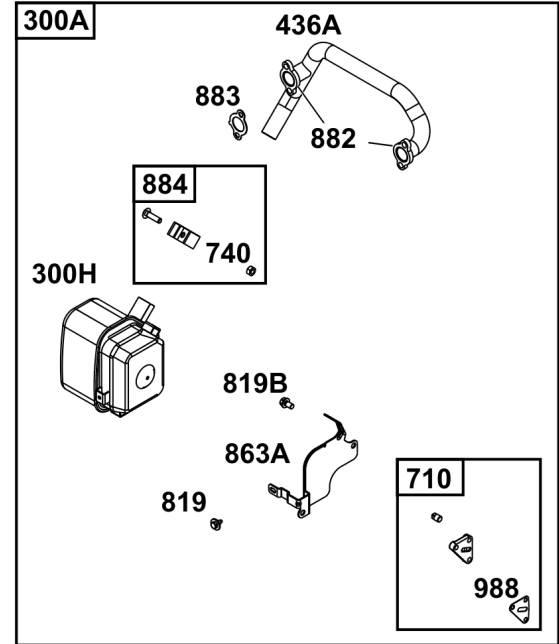

Oil Filter Side Outlet Mufflers

REF NO	PART NO	QTY	DESCRIPTION
300	995002	1	HIGH MNT SPR LO-TONE OIL FLTR SIDE -(Super Lo-Tone) (Horizontal: 3054, 3564) (Vertical: 3567)
300A	995000	1	OIL FILTER SIDE LO-MT -(Lo-Tone) (Horizontal: 3054, 3564) (Requires 808033 Oil Filter Adaptor)
300B	995004	1	HI MNT SPR LO-TONE OIL FLT SIDE -(Super Lo-Tone) (Horizontal: 3854, 3864) (Vertical: 3867)
300C	995009	1	COMMERCIAL MOWERS KIT -(For Wide Area Walker) (Vertical: 3567)
300D	995010	1	COMMERCIAL MOWERS KIT -(Vertical: 3867)
300E	808896	1	MUFFLER
300F	691562	1	MUFFLER -(Super Lo-Tone) (Horizontal: 3054, 3564)
300G	498984S	1	MUFFLER -(Super Lo Tone)
300H	692099	1	MUFFLER -(Lo Mount)
300I	807953	1	MUFFLER
355	842122	2	WASHER -(Muffler Bracket)
436	805609	1	MANIFOLD, Exhaust -(Cylinder 2) (Side Outlet)
436A	692061	1	MANIFOLD, Exhaust -(Cylinder 2) (Side Outlet)
436B	808916	1	MANIFOLD, Exhaust -(Cylinder 2) (Side Outlet)
436C	805778	1	MANIFOLD, Exhaust -(Wide Area Walker)
437	691902	4	SCREW -(Exhaust Manifold)
710	807689	1	COVER, Oil Filter
725	806102	1	SHIELD, Heat
728	690297	2	SCREW
740	793859	1	NUT
819	691514	2	SCREW -(Muffler Bracket) (M6 X 1.0)
819A	807084	2	SCREW -(Muffler Bracket)
819B	692056	2	SCREW -(Muffler Bracket) (M8x1.25)
819C	692062	2	SCREW -(Muffler Bracket)
837	808085	2	SPACER, Muffler -(Includes 2)
863	806759	1	BRACKET, Muffler
863A	691513	1	BRACKET, Muffler
882	692074	2	FLANGE, Exhaust -(3054 & 3564)
882A	806965	2	FLANGE, Exhaust
883	691613	2	GASKET, Exhaust
884	690898	1	CLAMP, Muffler
884A	691956	1	CLAMP, Muffler
988	690687	1	GASKET, Oil Adapter