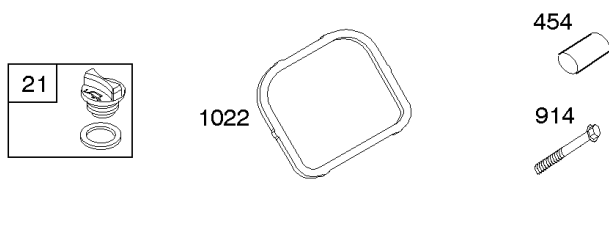

Cylinder Head, Valve Covers

Mfg. No: 305442-0300-F1

Cylinder Head, Valve Covers

REF NO	PART NO	QTY	DESCRIPTION
5	809200		HEAD, Cylinder -(Cylinder 1)
5A	809201		HEAD, Cylinder -(Cylinder 2)
7	806085S		GASKET, Cylinder Head
13	692059		SCREW -(Cylinder Head)
21	809500		CAP, Oil Fill
33	807681		VALVE, Exhaust
34	807680		VALVE, Intake
35	692084		SPRING, Valve -(Intake) (Intake)
36	692084		SPRING, Valve -(Exhaust) (Exhaust)
40	692058		RETAINER, Valve
42	807683		KEEPER, Valve
45	843379		TAPPET, Valve
192	807623		ADJUSTER, Rocker Arm
276A	807085		WASHER, Sealing -(Rocker Cover)
276D	691766		WASHER, Sealing -(Head)(Rocker Cover)
337	491055S		PLUG, Spark
337	84007216		PLUG, SPARK -(China Only)
383	19576S		WRENCH, Spark Plug
601	791850		CLAMP, Hose
635	692076		BOOT, Spark Plug
830	809157		STUD, Rocker Arm -(Rocker Arm)
868	691963		SEAL, Valve
871	692057		BUSHING, Valve Guide
914	807084		SCREW -(Rocker Cover)
918	791880		HOSE, Vacuum
1022	806039S		GASKET, Rocker Cover
1023C	842823		COVER, Rocker
1026	691758		ROD, Push -(Exhaust)(Aluminum)
1026	691836		ROD, Push -(Intake)(Steel)
1029	807323		ARM, Rocker
1100	791959		PIVOT, Rocker Arm
1254	807084		SCREW -(Rocker Arm Stud)