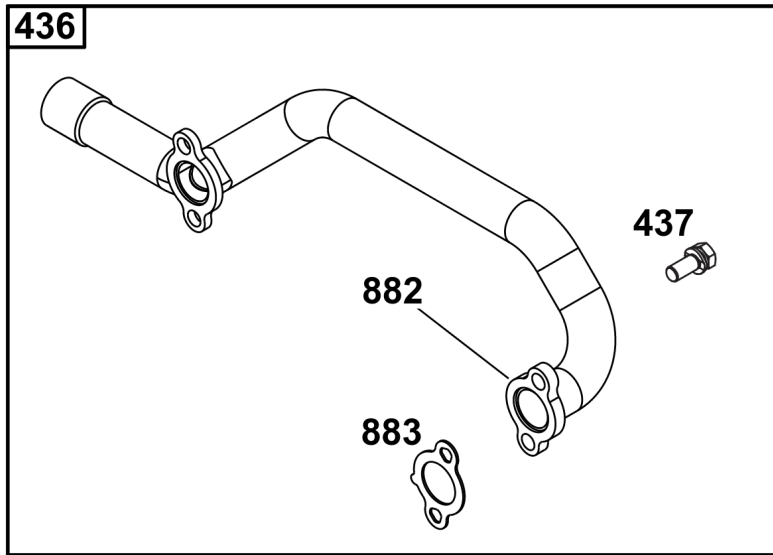

Oil Filter Side Outlet Manifolds

REF NO	PART NO	QTY	DESCRIPTION
436	805609	1	MANIFOLD, Exhaust -(Vertical: 3567)
436A	692061	1	MANIFOLD, Exhaust -(Horizontal: 3054, 3564)
436B	691501	1	MANIFOLD, Exhaust -(Horizontal: 3054, 3564)
436C	808908	1	MANIFOLD, Exhaust -(Horizontal: 3854, 3864)
436D	808916	1	MANIFOLD, Exhaust -(Horizontal: 3854, 3864) (Vertical: 3867)
437	691902	4	SCREW -(Exhaust Manifold)
882	692074	2	FLANGE, Exhaust
883	691613	2	GASKET, Exhaust

Not For Reproduction