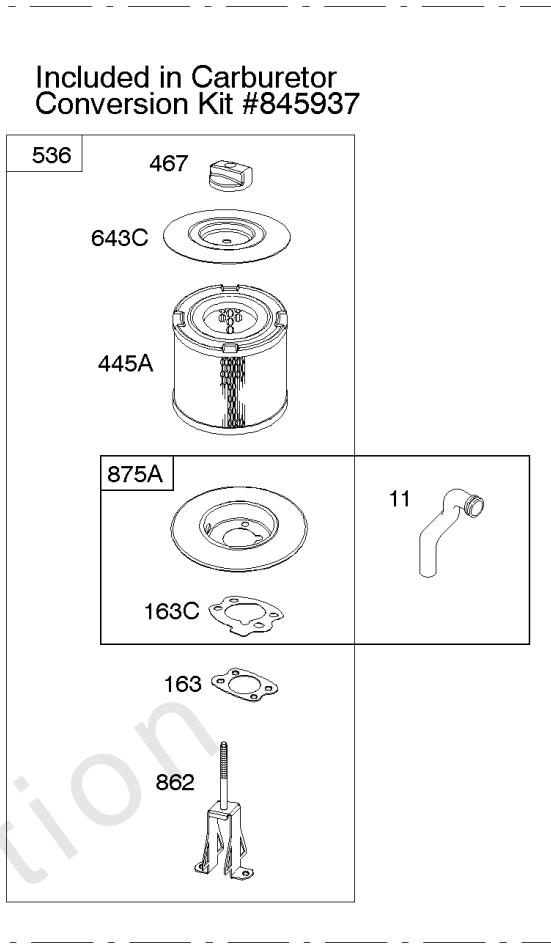

Carburetor

REF NO	PART NO	QTY	DESCRIPTION
833A	691593		SCREW -(Air Cleaner Mounting Strap/Stud)
862	845089		STRAP/STUD, Air Cleaner Mounting
875A	845088		BASE, Air Cleaner -(Metal)
947	692094		SOLENOID, Fuel
1091	691516		CAP, Limiter

Not For Reproduction