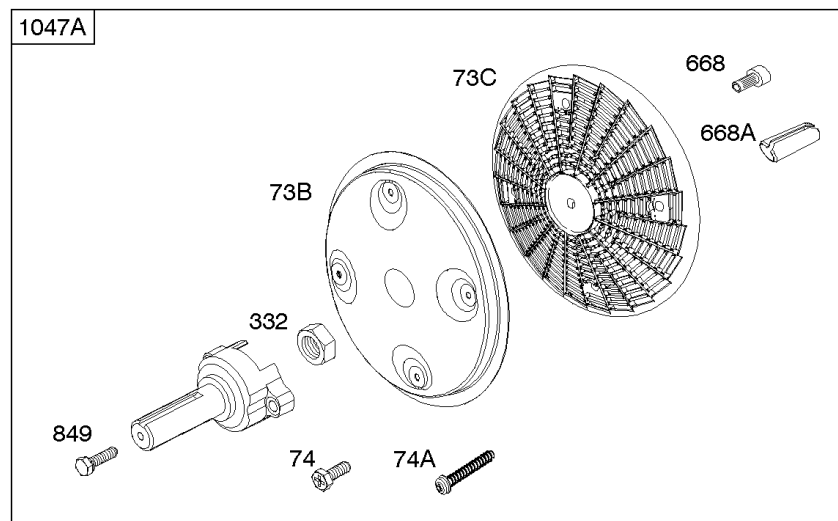

Flywheel, Rotating Screens

REF NO	PART NO	QTY	DESCRIPTION
23A	841908		FLYWHEEL -(Without Ring Gear)
65	690341		SCREW -(Rewind Starter) (Rewind Starter)
73	841662		SCREEN, Rotating
73A	841440		SCREEN, Rotating
73C	494439		SCREEN, Rotating
74	841441		SCREW -(Rotating Screen) (M5x14mm)
74A	691647		SCREW -(Rotating Screen)
332	690887		NUT -(Flywheel)
363	19203		PULLER, Flywheel
455	841794		CUP, Flywheel
668	691500		SPACER -(Rotating Screen)
668A	691215		SPACER -(Rotating Screen)
718A	690740		PIN, Locating -(28MM)
718B	841581		PIN, Locating -(32MM)
849	691088		SCREW -(Stub Shaft)
1047	841580		SHAFT, Stub