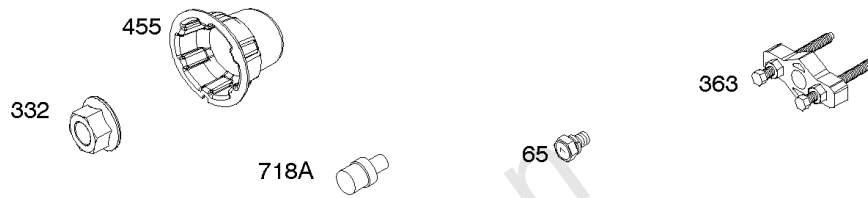

Flywheel, Rotating Screens

REF NO	PART NO	QTY	DESCRIPTION
23A	841908		FLYWHEEL -(Without Ring Gear)
65	690341		SCREW -(Rewind Starter) (Rewind Starter)
73	841662		SCREEN, Rotating
73A	841440		SCREEN, Rotating
73C	494439		SCREEN, Rotating
74	841441		SCREW -(Rotating Screen) (M5x14mm)
74A	691647		SCREW -(Rotating Screen)
332	690887		NUT -(Flywheel)
363	19203		PULLER, Flywheel
455	841794		CUP, Flywheel
668	691500		SPACER -(Rotating Screen)
668A	691215		SPACER -(Rotating Screen)
718A	690740		PIN, Locating -(28MM)
718B	841581		PIN, Locating -(32MM)
849	691088		SCREW -(Stub Shaft)
1047	841580		SHAFT, Stub