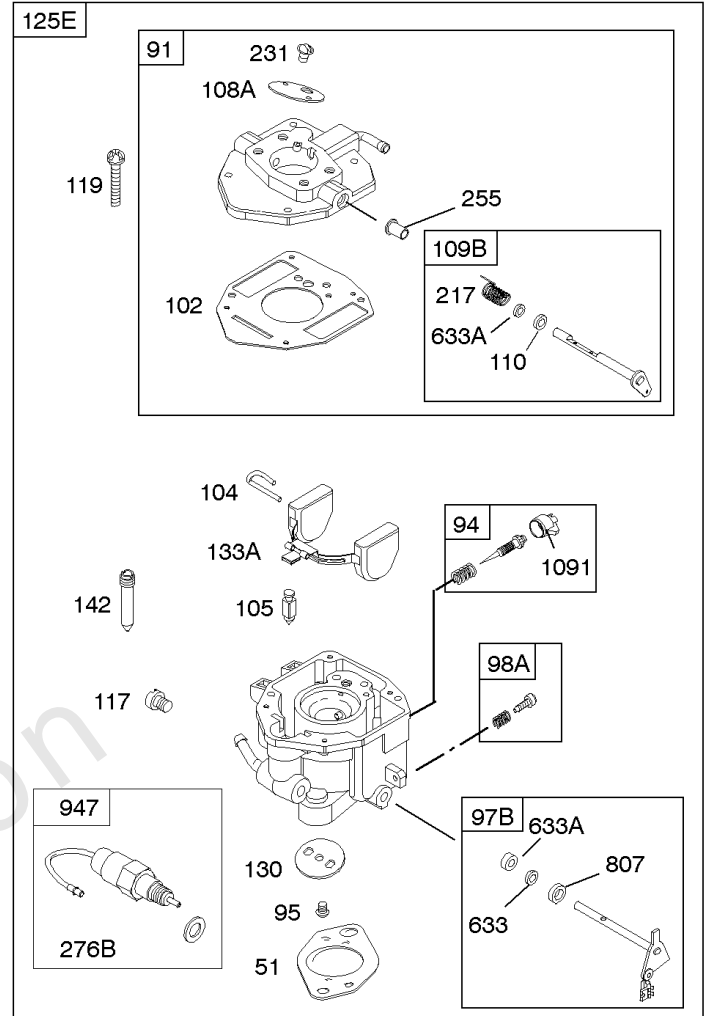

REQUIRED when replacing parts with warning labels affixed.

Camshaft, Crankshaft, Cylinder, Piston/Rings/Connecting Rod

REF NO	PART NO	QTY	DESCRIPTION
601A	691038		CLAMP, Hose -(Black)
718	806469		PIN, Locating -(Cylinder)
741	846085		GEAR, Timing
1025	690689		SPOOL, Governor
1036	-----		Label-Emissions -(Available From A Briggs & Stratton Authorized Dealer)
1133	690342		SCREW -(Crankshaft)
1319	794467		LABEL, Warning
1330	272144		MANUAL, Repair

Not For Reproduction

Carburetor

REF NO	PART NO	QTY	DESCRIPTION
51	691694		GASKET, Intake
91	809208		BODY, Upper Carburetor
94	844987		KIT, Idle Mixture
95	690718		SCREW -(Throttle Valve)
97	809007		KIT, Throttle Shaft
98	808177		KIT, Idle Speed
98A	808981		KIT, Idle Speed
102	692077		GASKET, Carburetor Body
104	690723		PIN, Float Hinge
105	805620		VALVE, Float Needle -(Gravity Feed)
108A	844989		VALVE, Choke
109B	809096		SHAFT-CHOKE
110	806861		WASHER -(Choke Shaft) (Plastic)
117	690881		JET, Main -(Standard) (Standard)
118	844990		JET, Main -(High Altitude) (5000 Feet)
118A	809442		JET, Main -(High Altitude) (9000 Feet and Above)
119	690720		SCREW -(Upper Carburetor Body to Lower Carburetor Body) (M4x18mm)
119	842761		SCREW -(Upper Carburetor Body to Lower Carburetor Body) (M4x16mm)
122A	846960		SPACER, Carburetor
127	847028		PLUG, Welch
130	690726		VALVE, Throttle
133A	844546		FLOAT, Carburetor
142	690725		NOZZLE, Carburetor
217	806862		SPRING, Choke Return
231	690718		SCREW -(Choke Valve)
255	690721		BUSHING, Choke Shaft
276	690724		WASHER, Sealing
365	690711		SCREW -(Carburetor/Throttle Body) (M8x38mm)
365A	690866		SCREW -(Carburetor/Throttle Body) (M6 x 98mm)
601	791850		CLAMP, Hose
601A	691038		CLAMP, Hose -(Black)
633	806131		SEAL, Choke/Throttle Shaft -(Throttle Shaft)
633A	690722		SEAL, Choke/Throttle Shaft -(Choke Shaft)
807	805557		SPACER -(Throttle)
947	692094		SOLENOID, Fuel
955	807723		PLUG, Carburetor
1091	691516		CAP, Limiter