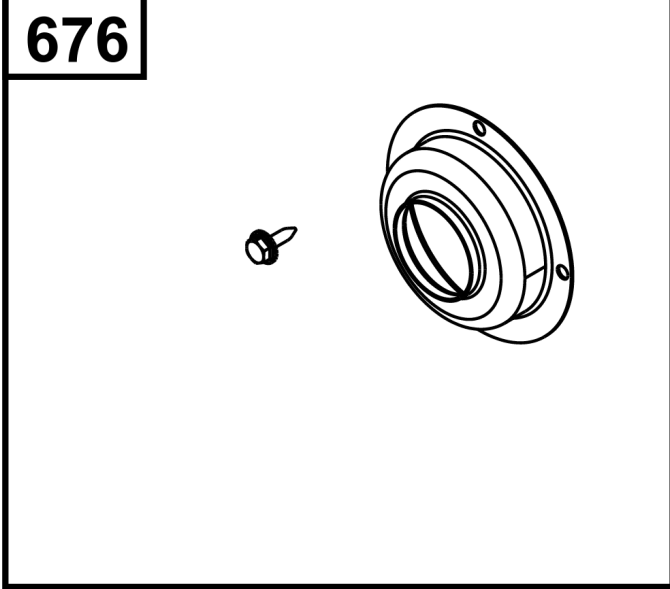

Spark Arrestors and Deflectors

REF NO	PART NO	QTY	DESCRIPTION
346	794845	4	SCREW -(Spark Arrestor)
676	396903	1	DEFLECTOR, Muffler -(Direct Outlet) (Face Mounting with 4 Screws)
676A	795036	1	DEFLECTOR, Muffler -(Deflector 90 Degree) (Face Mounting with 4 Screws)
676B	795038	1	DEFLECTOR, Muffler -(Deflector Louvered) (Face Mounting with 4 Screws)
676C	495518	1	DEFLECTOR, Muffler -(Elbow for Muffler Assembly) (For Exit Pipe O.D. of 1.10" (28mm))
677	794845	4	SCREW -(Muffler Deflector)
677A	810079	1	SCREW -(Muffler Deflector)
994	794945	1	ARRESTOR, Spark -(Spark Arrestor) (Face Mounting with 4 Screws)
994A	594562	1	ARRESTOR-SPARK -(Spark Arrestor) (For Exit Pipe O.D. of 1.10" (28mm))

Not For Reproduction