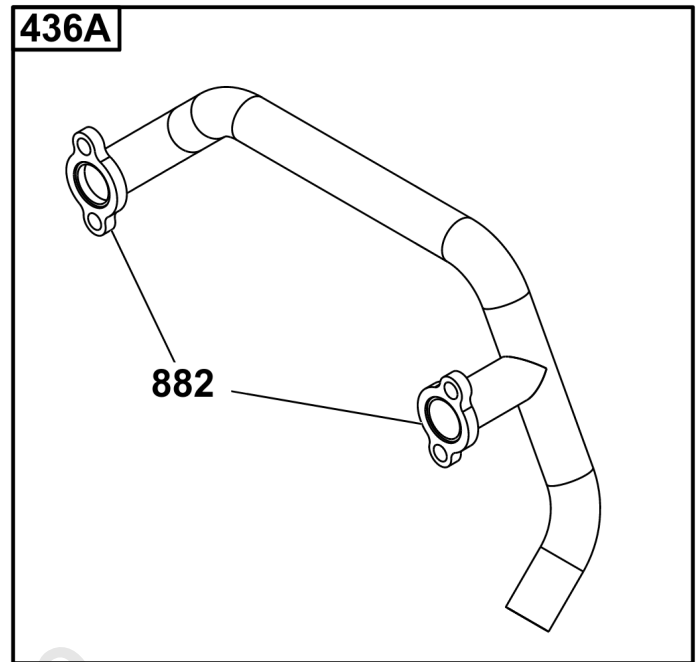

Starter Motor Side Outlet Manifolds

REF NO	PART NO	QTY	DESCRIPTION
436	691502	1	MANIFOLD, Exhaust -(Horizontal: 3054, 3564)
436A	691499	1	MANIFOLD, Exhaust -(Horizontal: 3054, 3564)
436B	808909	1	MANIFOLD, Exhaust -(Horizontal: 3854, 3864) (Vertical: 3867)
882	692074	2	FLANGE, Exhaust

Not For Reproduction