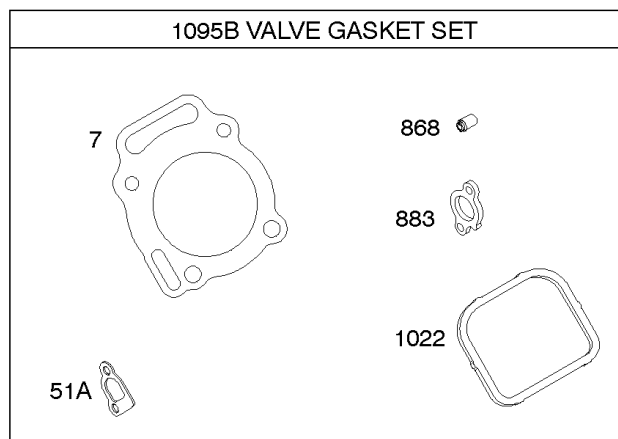

Carburetor

REF NO	PART NO	QTY	DESCRIPTION
833A	691593		SCREW -(Air Cleaner Mounting Strap/Stud)
862	845089		STRAP/STUD, Air Cleaner Mounting
875A	845088		BASE, Air Cleaner -(Metal)
947	692094		SOLENOID, Fuel
1091	691516		CAP, Limiter

Not For Reproduction