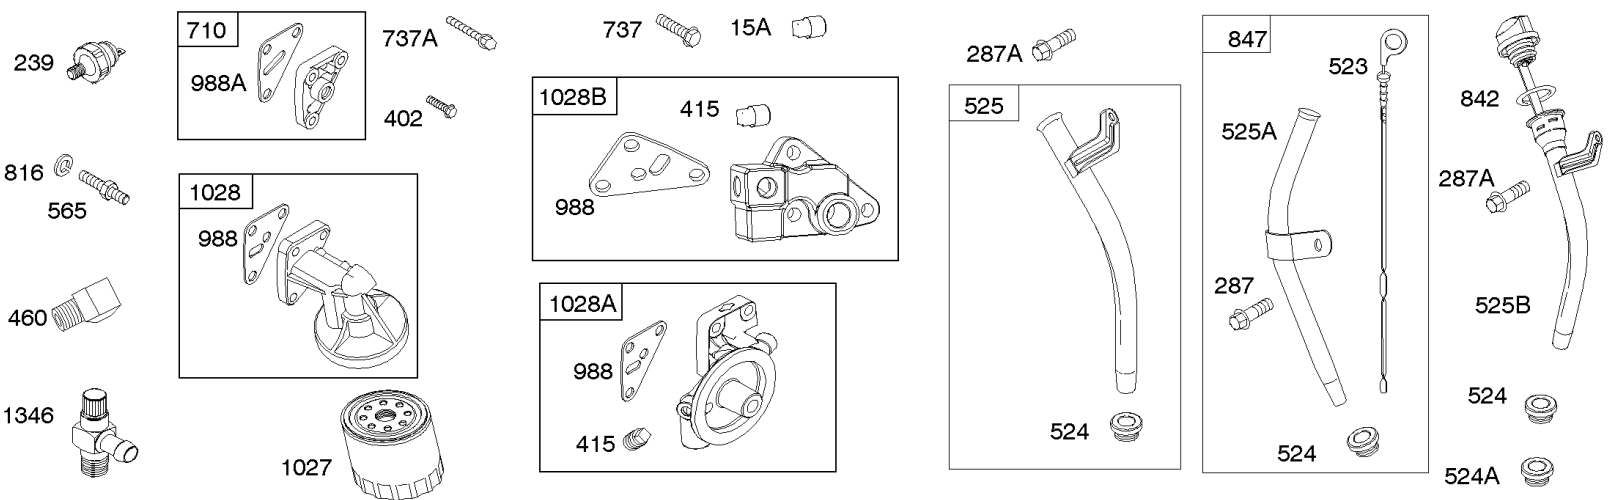

Carburetor Overhaul Kit, Engine & Valve Set

REF NO	PART NO	QTY	DESCRIPTION
3	805101S		SEAL, Oil -(Magneto Side)
7	806085S		GASKET, Cylinder Head
9	844986		GASKET, Breather
12	846487		GASKET, Crankcase
20	805049S		SEAL, Oil -(PTO Side)
51	691694		GASKET, Intake
51A	692035		GASKET, Intake
94	844987		KIT, Idle Mixture
102	692077		GASKET, Carburetor Body
104	690723		PIN, Float Hinge
105	805620		VALVE, Float Needle -(Gravity Feed)
117	690881		JET, Main -(Standard) (Standard)
121	809021		KIT, Carburetor Overhaul
142	690725		NOZZLE, Carburetor
255	690721		BUSHING, Choke Shaft
273	690681		SEAL, O-Ring -(Oil Pump)
276	690724		WASHER, Sealing
276A	807085		WASHER, Sealing -(Rocker Cover)
358	808704		GASKET SET, Engine
439	692154		O-RING, Oil Gallery -(Crankcase Cover/Sump or Cylinder Assembly)
468	690690		SEAL, O-Ring -(Oil Pump Screen)
633	806131		SEAL, Choke/Throttle Shaft -(Throttle Shaft)
633A	690722		SEAL, Choke/Throttle Shaft -(Choke Shaft)
691	842826		SEAL, Governor Shaft
807	805557		SPACER -(Throttle)
868	691963		SEAL, Valve
883	691613		GASKET, Exhaust
988	692063		GASKET, Oil Adapter
1022	806039S		GASKET, Rocker Cover
1091	691516		CAP, Limiter
1095B	842723		GASKET SET, Valve