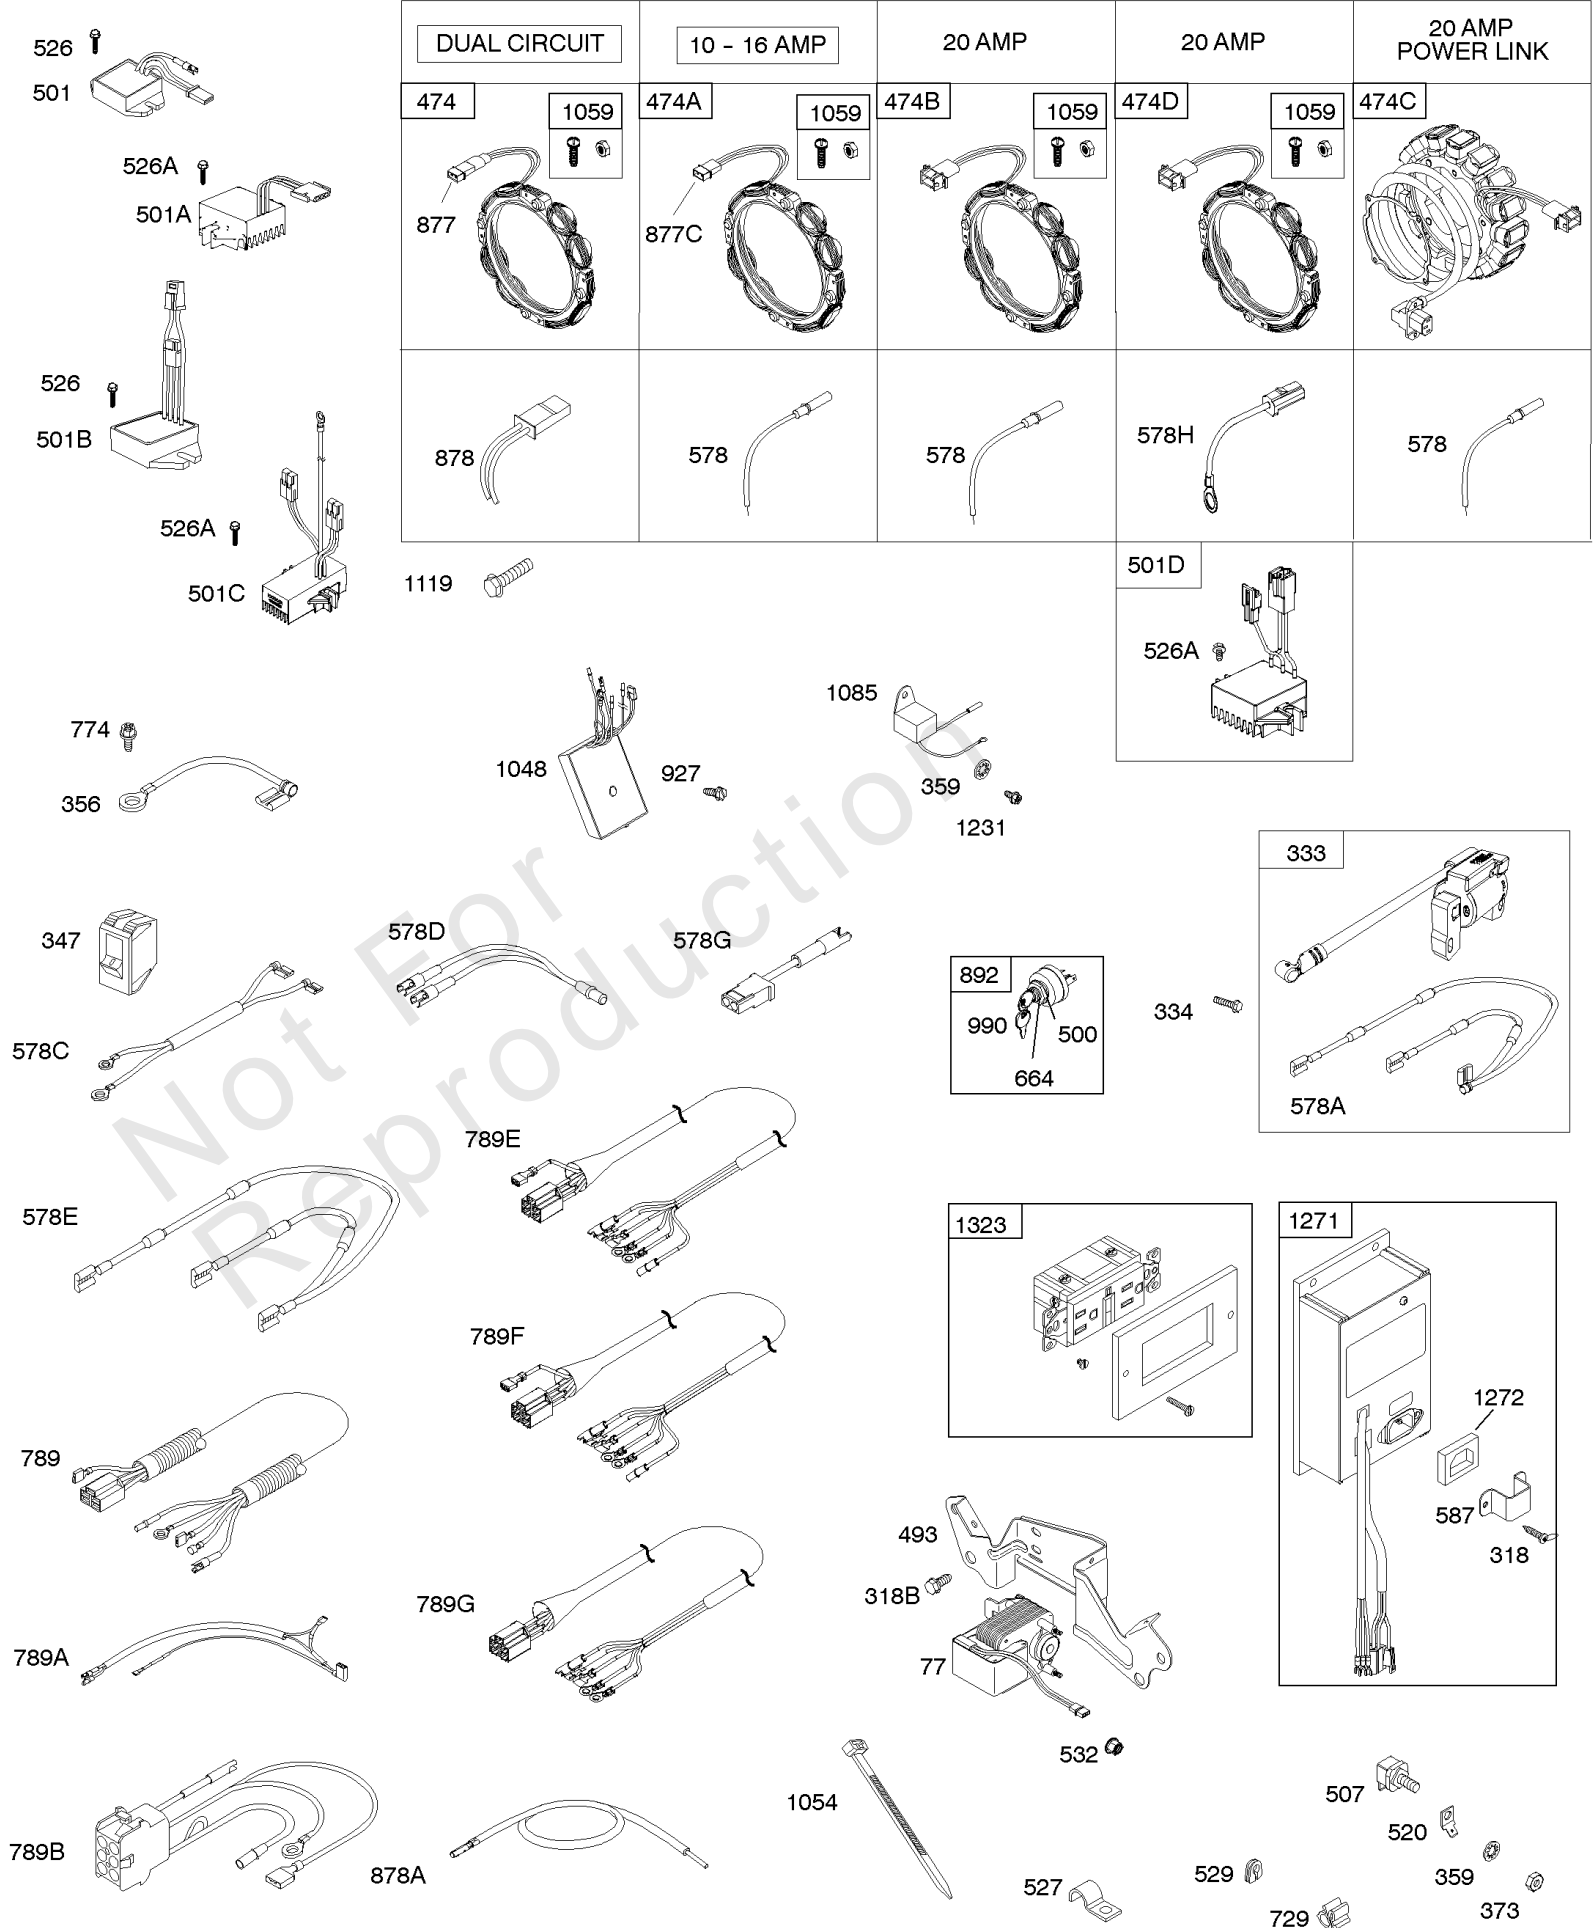

Alternator, Regulator, Wire Assemblies

Mfg. No: 305442-0300-F1

Alternator, Regulator, Wire Assemblies

REF NO	PART NO	QTY	DESCRIPTION
20	805049S		SEAL, Oil -(PTO Side)
318	807130		SCREW -(Mounting Bracket)
333	845606		ARMATURE, Magneto
334	692066		SCREW -(Magneto Armature)
347	795333		SWITCH, Rocker
356	690796		WIRE, Stop
359	691077		WASHER -(Ground Terminal)
373	691612		NUT -(Ground Terminal)
474A	592830		ALTERNATOR -(10-16 Amp Regulated)
500	691086		WASHER -(Key Switch)
501	845907		REGULATOR
507	691972		INSULATOR
520	691084		TERMINAL, Ground
526	692067		SCREW -(Regulator) (M6x12mm)
527	690423		CLAMP, Tube
529	690744		GROMMET
578	692306		WIRE ASSEMBLY
578A	844547		HARNESS, Wiring
578D	692961		WIRE ASSEMBLY
578E	691999		WIRE ASSEMBLY
587	698024		BRACKET, Mounting
664	691087		NUT -(Key Switch)
729	690586		CLIP, Wire
774	692067		SCREW -(Stop Wire)
789	691996		HARNESS, Wiring
877	393456		WIRE/CONNECTOR, Alternator
877C	399916		WIRE/CONN-ALTERNATOR
878	398661		HARNESS, Wiring
892	692318		SWITCH, Key
990	691959		SET, Key
1054	280275		TIE, Cable
1059	698516		KIT, Screw/Washer
1085	809093		MODULE, Ignition
1119	691552		SCREW -(Alternator)
1231	692067		SCREW -(Ignition Module)
1271	697261		INVERTER
1272	697260		GASKET, Inverter
1323	699146		RECEPTACLE, Powerlink