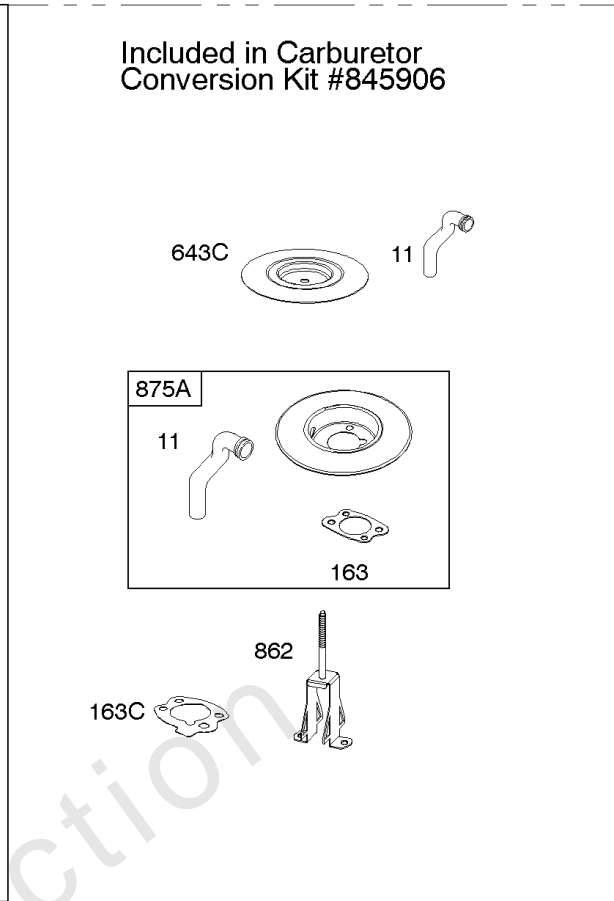

Carburetor

REF NO	PART NO	QTY	DESCRIPTION
11	691556		TUBE, Breather
11B	844921		TUBE, Breather -Used After Code Date 09121800
51	691694		GASKET, Intake
94	844987		KIT, Idle Mixture
95	690718		SCREW -(Throttle Valve)
97	809007		KIT, Throttle Shaft
98	808177		KIT, Idle Speed
102	692077		GASKET, Carburetor Body
104	690723		PIN, Float Hinge
105	805620		VALVE, Float Needle -(Gravity Feed)
108A	844989		VALVE, Choke
109	808398		KIT, Choke Shaft
110	806861		WASHER -(Choke Shaft) (Plastic)
117	690881		JET, Main -(Standard) (Standard)
118	844990		JET, Main -(High Altitude) (5000 Feet)
118A	809442		JET, Main -(High Altitude) (9000 Feet and Above)
119	690720		SCREW -(Upper Carburetor Body to Lower Carburetor Body) (M4x18mm)
119	842761		SCREW -(Upper Carburetor Body to Lower Carburetor Body) (M4x16mm)
125	844992		CARBURETOR -Used After Code Date 09121600
130	690726		VALVE, Throttle
133A	844546		FLOAT, Carburetor
163C	844931		GASKET, Air Cleaner
217	806862		SPRING, Choke Return
231	690718		SCREW -(Choke Valve)
255	690721		BUSHING, Choke Shaft
276	690724		WASHER, Sealing
365	690711		SCREW -(Carburetor/Throttle Body) (M8x38mm)
365A	690866		SCREW -(Carburetor/Throttle Body) (M6 x 98mm)
467	691985		KNOB, Air Cleaner Cover -Used Before Code Date 10040100
467	846431		KNOB, Air Cleaner Cover -Used After Code Date 10033100
601	791850		CLAMP, Hose
601A	691038		CLAMP, Hose -(Black)
629	807004		SPRING, Throttle Return -(Throttle Return)
633	806131		SEAL, Choke/Throttle Shaft -(Throttle Shaft)
633A	690722		SEAL, Choke/Throttle Shaft -(Choke Shaft)
637	806999		WASHER -(Throttle Shaft)
637A	807000		WASHER -(Throttle Shaft)