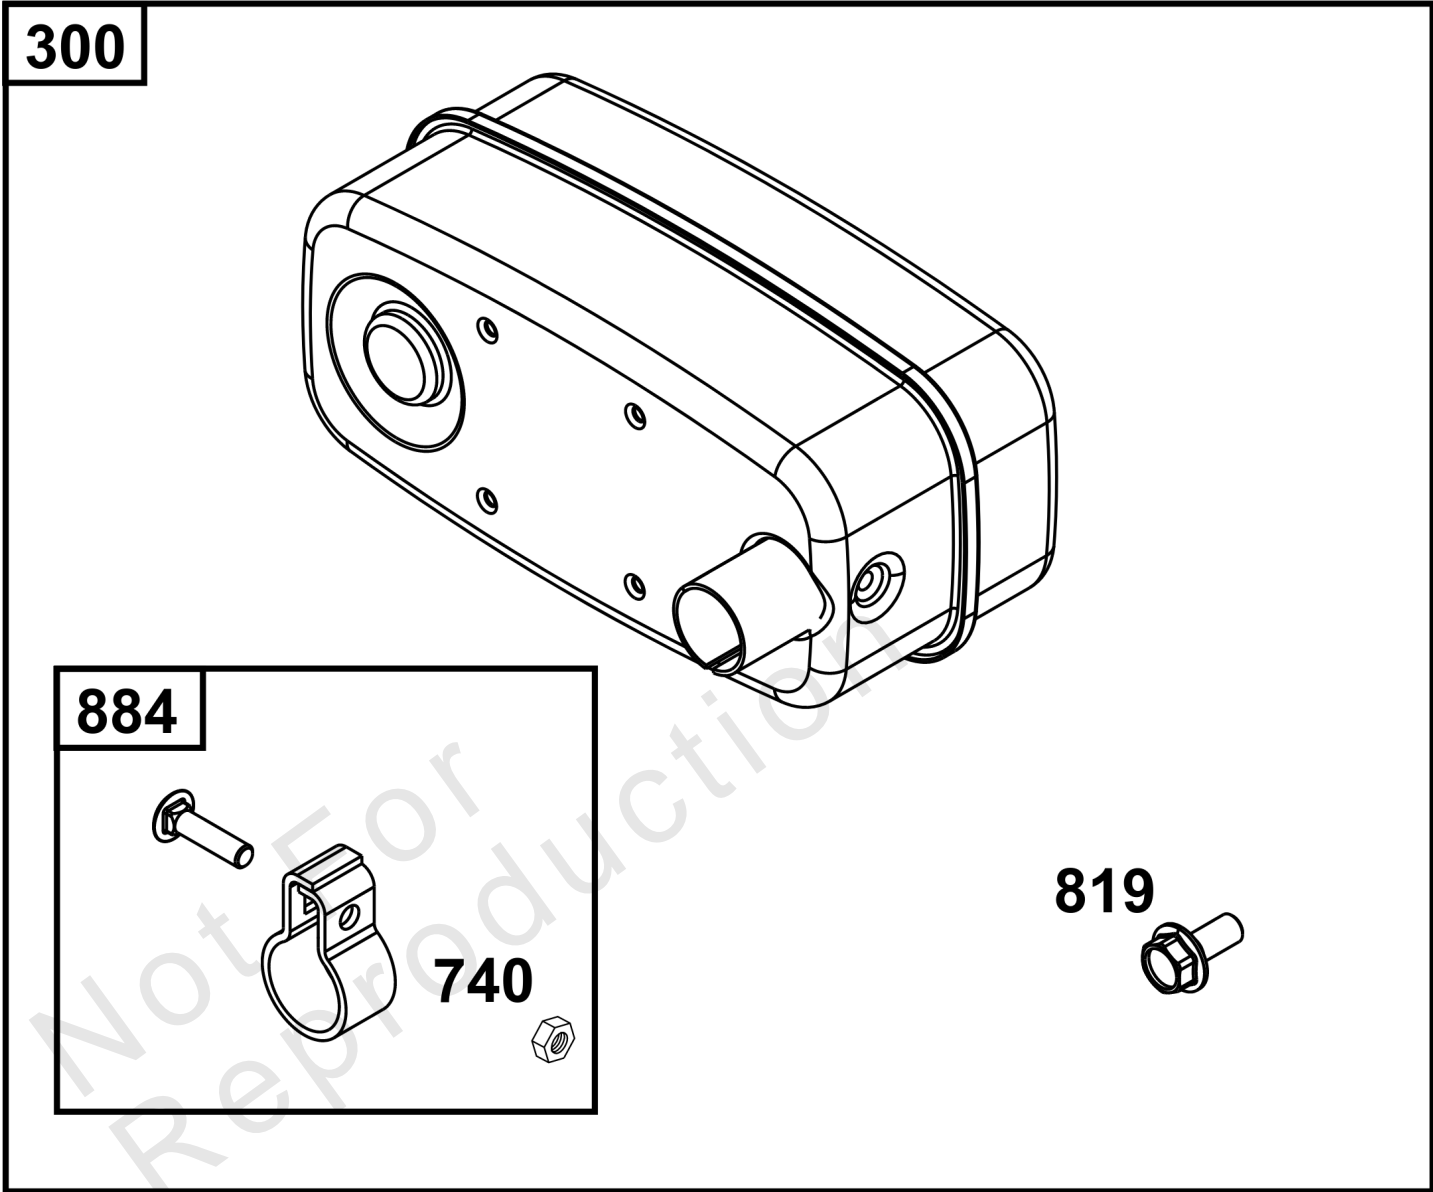

Mufflers

REF NO	PART NO	QTY	DESCRIPTION
300	995018	1	MUFFLER -(Inlet I.D. 1.14" (28.9mm))
740	793859	1	NUT
819	807084	4	SCREW
884	691956	1	CLAMP, Muffler

Not For Reproduction