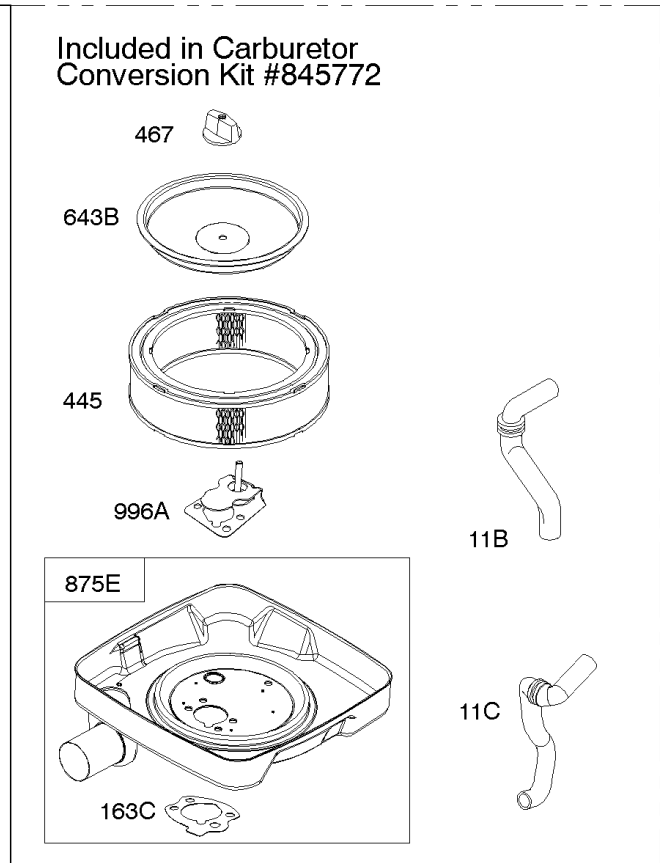

Carburetor

REF NO	PART NO	QTY	DESCRIPTION
11	691556		TUBE, Breather
11B	844921		TUBE, Breather -Used After Code Date 09121800
51	691694		GASKET, Intake
94	844987		KIT, Idle Mixture
95	690718		SCREW -(Throttle Valve)
97	809007		KIT, Throttle Shaft
98	808177		KIT, Idle Speed
102	692077		GASKET, Carburetor Body
104	690723		PIN, Float Hinge
105	805620		VALVE, Float Needle -(Gravity Feed)
108A	844989		VALVE, Choke
109	808398		KIT, Choke Shaft
110	806861		WASHER -(Choke Shaft) (Plastic)
117	690881		JET, Main -(Standard) (Standard)
118	844990		JET, Main -(High Altitude) (5000 Feet)
118A	809442		JET, Main -(High Altitude) (9000 Feet and Above)
119	690720		SCREW -(Upper Carburetor Body to Lower Carburetor Body) (M4x18mm)
119	842761		SCREW -(Upper Carburetor Body to Lower Carburetor Body) (M4x16mm)
125	844992		CARBURETOR -Used After Code Date 09121600
130	690726		VALVE, Throttle
133A	844546		FLOAT, Carburetor
163C	844931		GASKET, Air Cleaner
217	806862		SPRING, Choke Return
231	690718		SCREW -(Choke Valve)
255	690721		BUSHING, Choke Shaft
276	690724		WASHER, Sealing
365	690711		SCREW -(Carburetor/Throttle Body) (M8x38mm)
365A	690866		SCREW -(Carburetor/Throttle Body) (M6 x 98mm)
467	691985		KNOB, Air Cleaner Cover -Used Before Code Date 10040100
467	846431		KNOB, Air Cleaner Cover -Used After Code Date 10033100
601	791850		CLAMP, Hose
601A	691038		CLAMP, Hose -(Black)
629	807004		SPRING, Throttle Return -(Throttle Return)
633	806131		SEAL, Choke/Throttle Shaft -(Throttle Shaft)
633A	690722		SEAL, Choke/Throttle Shaft -(Choke Shaft)
637	806999		WASHER -(Throttle Shaft)
637A	807000		WASHER -(Throttle Shaft)