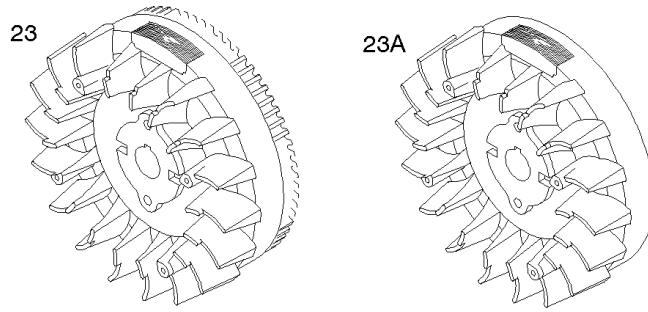

Flywheel, Rotating Screens

REF NO	PART NO	QTY	DESCRIPTION
23A	841908		FLYWHEEL -(Without Ring Gear)
65	690341		SCREW -(Rewind Starter) (Rewind Starter)
73	841662		SCREEN, Rotating
73A	841440		SCREEN, Rotating
73C	494439		SCREEN, Rotating
74	841441		SCREW -(Rotating Screen) (M5x14mm)
74A	691647		SCREW -(Rotating Screen)
332	690887		NUT -(Flywheel)
363	19203		PULLER, Flywheel
455	841794		CUP, Flywheel
668	691500		SPACER -(Rotating Screen)
668A	691215		SPACER -(Rotating Screen)
718A	690740		PIN, Locating -(28MM)
718B	841581		PIN, Locating -(32MM)
849	691088		SCREW -(Stub Shaft)
1047	841580		SHAFT, Stub