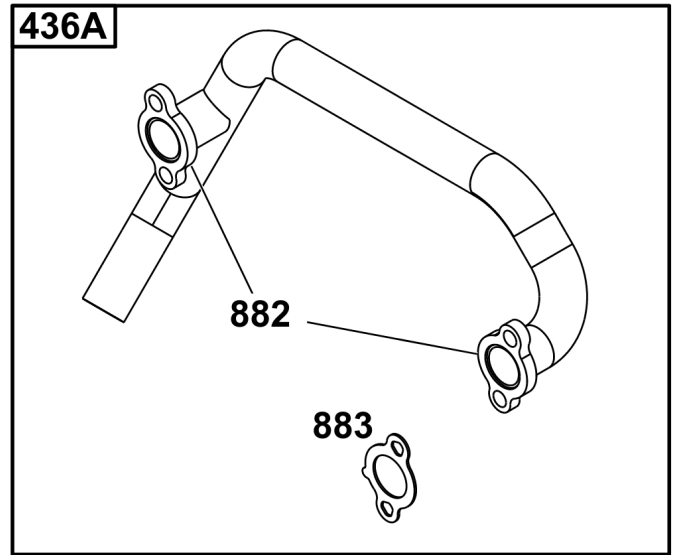

Oil Filter Side Outlet Manifolds

REF NO	PART NO	QTY	DESCRIPTION
436	805609	1	MANIFOLD, Exhaust -(Vertical: 3567)
436A	692061	1	MANIFOLD, Exhaust -(Horizontal: 3054, 3564)
436B	691501	1	MANIFOLD, Exhaust -(Horizontal: 3054, 3564)
436C	808908	1	MANIFOLD, Exhaust -(Horizontal: 3854, 3864)
436D	808916	1	MANIFOLD, Exhaust -(Horizontal: 3854, 3864) (Vertical: 3867)
437	691902	4	SCREW -(Exhaust Manifold)
882	692074	2	FLANGE, Exhaust
883	691613	2	GASKET, Exhaust

Not For Reproduction