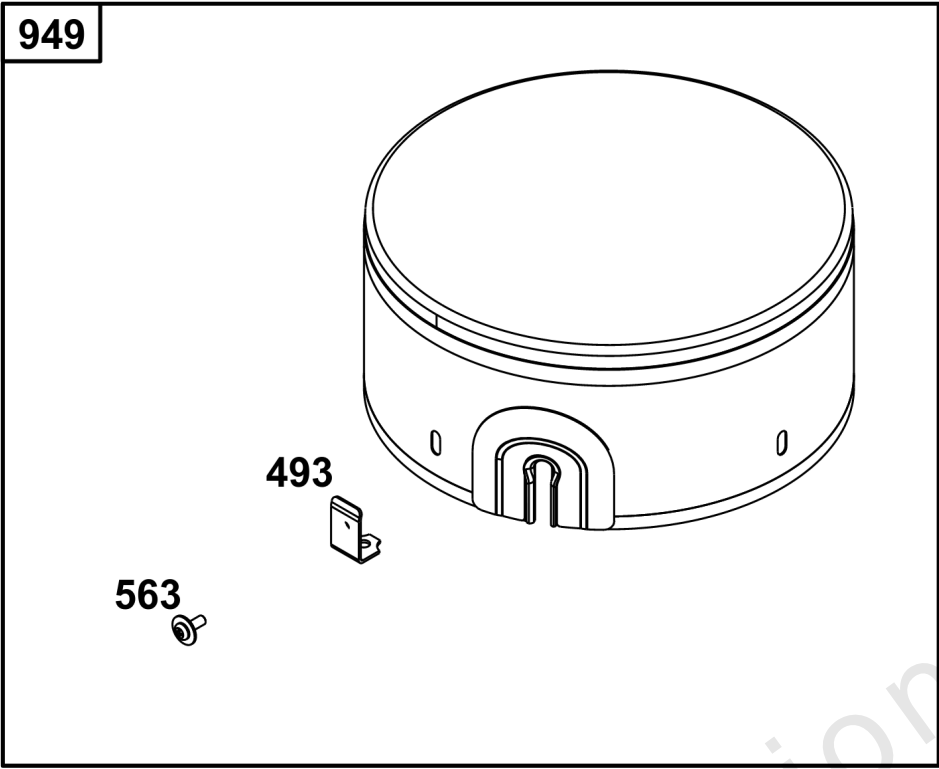

Not For
Reproduction

Flywheel and Air Intake Guards

REF NO	PART NO	QTY	DESCRIPTION
493	845729	4	BRACKET, Mounting
563	841441	4	SCREW
805	843024	1	MINDER, Filter -(For Engines with Cyclonic Air Filter)
930	846284	1	GUARD, Flywheel Fan
949	845728	1	GUARD, Debris Screen -(Vertical: 3867)

Not For Reproduction