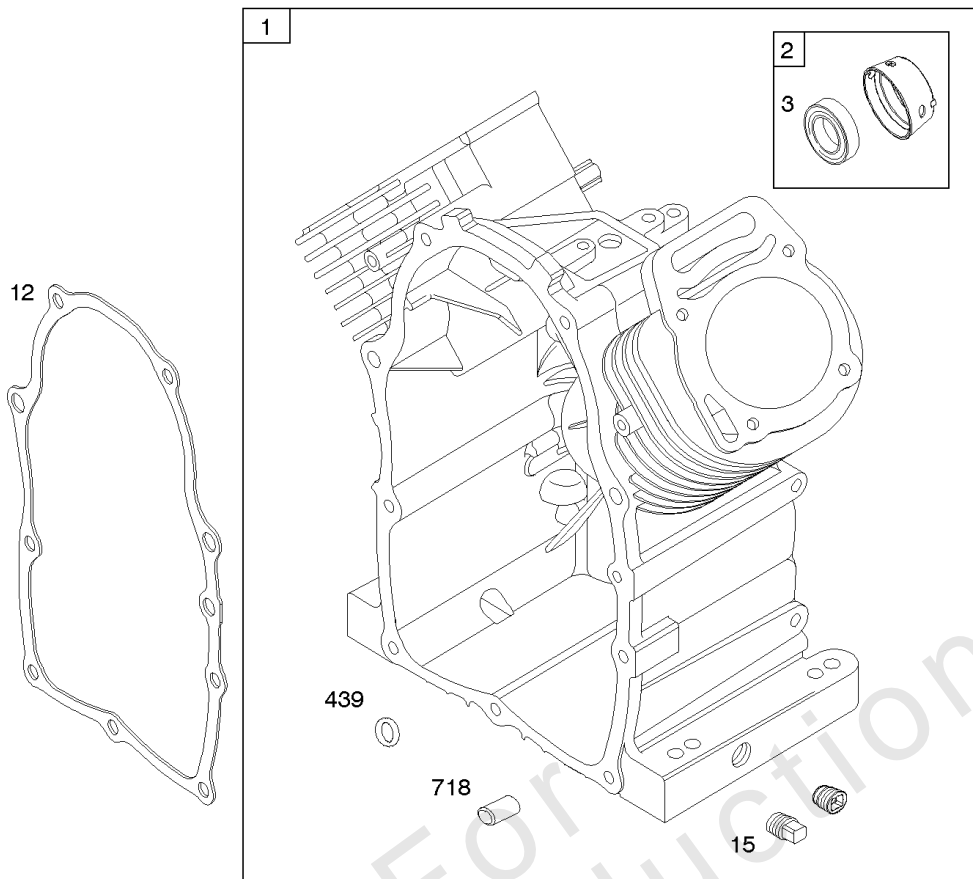

REQUIRED when replacing parts with warning labels affixed.

Camshaft, Crankshaft, Cylinder, Piston/Rings/Connecting Rod

REF NO	PART NO	QTY	DESCRIPTION
601A	691038		CLAMP, Hose -(Black)
718	806469		PIN, Locating -(Cylinder)
741	846085		GEAR, Timing
1025	690689		SPOOL, Governor
1036	-----		Label-Emissions -(Available From A Briggs & Stratton Authorized Dealer)
1133	690342		SCREW -(Crankshaft)
1319	794467		LABEL, Warning
1330	272144		MANUAL, Repair