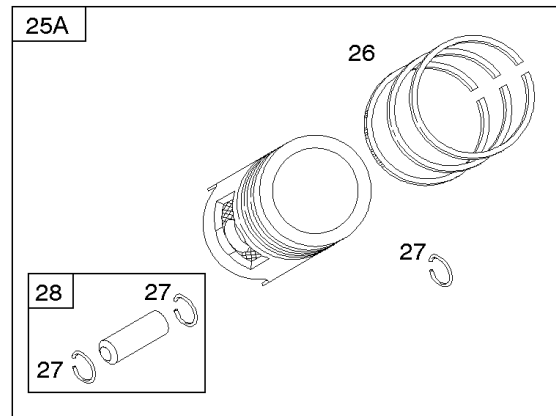

REQUIRED when replacing parts with warning labels affixed.

Camshaft, Crankshaft, Cylinder, Piston/Rings/Connecting Rod

REF NO	PART NO	QTY	DESCRIPTION
601A	691038		CLAMP, Hose -(Black)
718	806469		PIN, Locating -(Cylinder)
741	846085		GEAR, Timing
1025	690689		SPOOL, Governor
1036	-----		Label-Emissions -(Available From A Briggs & Stratton Authorized Dealer)
1133	690342		SCREW -(Crankshaft)
1319	794467		LABEL, Warning
1330	272144		MANUAL, Repair