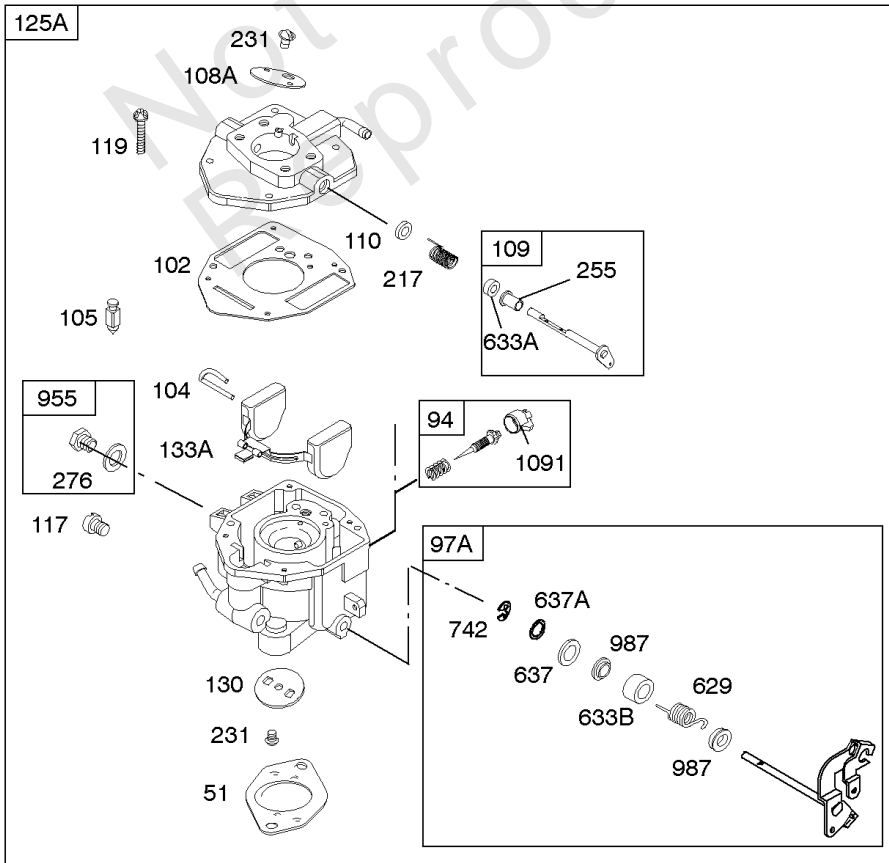

Carburetor

REF NO	PART NO	QTY	DESCRIPTION
11	691556		TUBE, Breather
11B	844921		TUBE, Breather -Used After Code Date 09121800
51	691694		GASKET, Intake
94	844987		KIT, Idle Mixture
95	690718		SCREW -(Throttle Valve)
97	809007		KIT, Throttle Shaft
98	808177		KIT, Idle Speed
102	692077		GASKET, Carburetor Body
104	690723		PIN, Float Hinge
105	805620		VALVE, Float Needle -(Gravity Feed)
108A	844989		VALVE, Choke
109	808398		KIT, Choke Shaft
110	806861		WASHER -(Choke Shaft) (Plastic)
117	690881		JET, Main -(Standard) (Standard)
118	844990		JET, Main -(High Altitude) (5000 Feet)
118A	809442		JET, Main -(High Altitude) (9000 Feet and Above)
119	690720		SCREW -(Upper Carburetor Body to Lower Carburetor Body) (M4x18mm)
119	842761		SCREW -(Upper Carburetor Body to Lower Carburetor Body) (M4x16mm)
125	844992		CARBURETOR -Used After Code Date 09121600
130	690726		VALVE, Throttle
133A	844546		FLOAT, Carburetor
163C	844931		GASKET, Air Cleaner
217	806862		SPRING, Choke Return
231	690718		SCREW -(Choke Valve)
255	690721		BUSHING, Choke Shaft
276	690724		WASHER, Sealing
365	690711		SCREW -(Carburetor/Throttle Body) (M8x38mm)
365A	690866		SCREW -(Carburetor/Throttle Body) (M6 x 98mm)
467	691985		KNOB, Air Cleaner Cover -Used Before Code Date 10040100
467	846431		KNOB, Air Cleaner Cover -Used After Code Date 10033100
601	791850		CLAMP, Hose
601A	691038		CLAMP, Hose -(Black)
629	807004		SPRING, Throttle Return -(Throttle Return)
633	806131		SEAL, Choke/Throttle Shaft -(Throttle Shaft)
633A	690722		SEAL, Choke/Throttle Shaft -(Choke Shaft)
637	806999		WASHER -(Throttle Shaft)
637A	807000		WASHER -(Throttle Shaft)