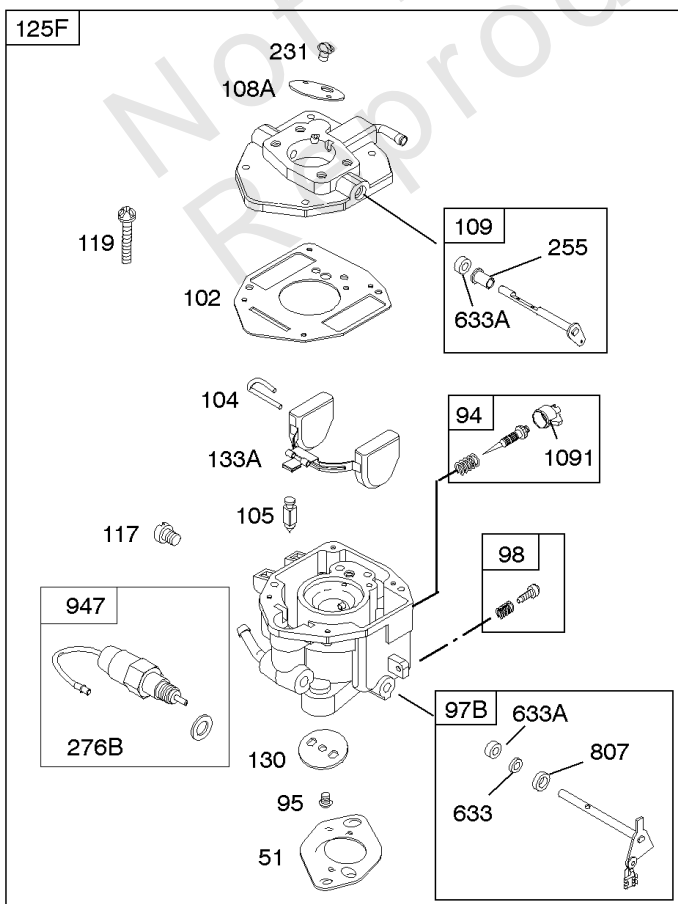

REQUIRED when replacing parts with warning labels affixed.

Camshaft, Crankshaft, Cylinder, Piston/Rings/Connecting Rod

REF NO	PART NO	QTY	DESCRIPTION
601A	691038		CLAMP, Hose -(Black)
718	806469		PIN, Locating -(Cylinder)
741	846085		GEAR, Timing
1025	690689		SPOOL, Governor
1036	-----		Label-Emissions -(Available From A Briggs & Stratton Authorized Dealer)
1133	690342		SCREW -(Crankshaft)
1319	794467		LABEL, Warning
1330	272144		MANUAL, Repair

Not For Reproduction

Carburetor

REF NO	PART NO	QTY	DESCRIPTION
51	691694		GASKET, Intake
91	809208		BODY, Upper Carburetor
94	844987		KIT, Idle Mixture
95	690718		SCREW -(Throttle Valve)
97	809007		KIT, Throttle Shaft
98	808177		KIT, Idle Speed
98A	808981		KIT, Idle Speed
102	692077		GASKET, Carburetor Body
104	690723		PIN, Float Hinge
105	805620		VALVE, Float Needle -(Gravity Feed)
108A	844989		VALVE, Choke
109B	809096		SHAFT-CHOKE
110	806861		WASHER -(Choke Shaft) (Plastic)
117	690881		JET, Main -(Standard) (Standard)
118	844990		JET, Main -(High Altitude) (5000 Feet)
118A	809442		JET, Main -(High Altitude) (9000 Feet and Above)
119	690720		SCREW -(Upper Carburetor Body to Lower Carburetor Body) (M4x18mm)
119	842761		SCREW -(Upper Carburetor Body to Lower Carburetor Body) (M4x16mm)
122A	846960		SPACER, Carburetor
127	847028		PLUG, Welch
130	690726		VALVE, Throttle
133A	844546		FLOAT, Carburetor
142	690725		NOZZLE, Carburetor
217	806862		SPRING, Choke Return
231	690718		SCREW -(Choke Valve)
255	690721		BUSHING, Choke Shaft
276	690724		WASHER, Sealing
365	690711		SCREW -(Carburetor/Throttle Body) (M8x38mm)
365A	690866		SCREW -(Carburetor/Throttle Body) (M6 x 98mm)
601	791850		CLAMP, Hose
601A	691038		CLAMP, Hose -(Black)
633	806131		SEAL, Choke/Throttle Shaft -(Throttle Shaft)
633A	690722		SEAL, Choke/Throttle Shaft -(Choke Shaft)
807	805557		SPACER -(Throttle)
947	692094		SOLENOID, Fuel
955	807723		PLUG, Carburetor
1091	691516		CAP, Limiter