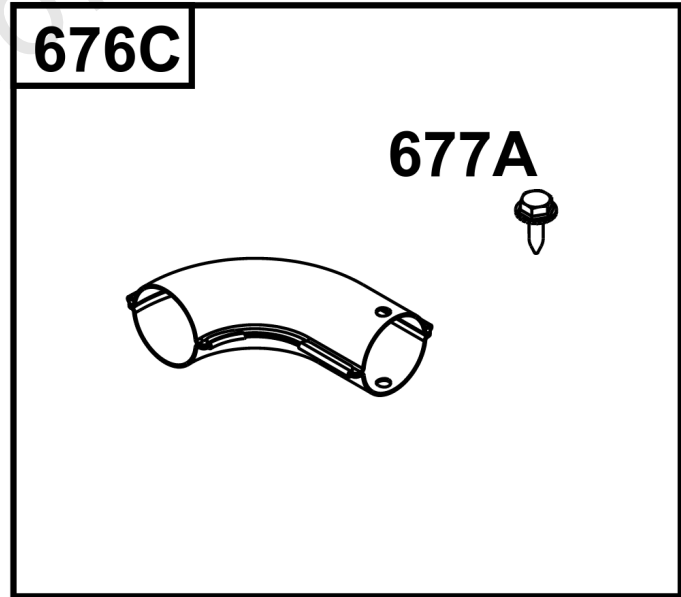

Spark Arrestors and Deflectors

REF NO	PART NO	QTY	DESCRIPTION
346	794845	4	SCREW -(Spark Arrestor)
676	396903	1	DEFLECTOR, Muffler -(Direct Outlet) (Face Mounting with 4 Screws)
676A	795036	1	DEFLECTOR, Muffler -(Deflector 90 Degree) (Face Mounting with 4 Screws)
676B	795038	1	DEFLECTOR, Muffler -(Deflector Louvered) (Face Mounting with 4 Screws)
676C	495518	1	DEFLECTOR, Muffler -(Elbow for Muffler Assembly) (For Exit Pipe O.D. of 1.10" (28mm))
677	794845	4	SCREW -(Muffler Deflector)
677A	810079	1	SCREW -(Muffler Deflector)
994	794945	1	ARRESTOR, Spark -(Spark Arrestor) (Face Mounting with 4 Screws)
994A	594562	1	ARRESTOR-SPARK -(Spark Arrestor) (For Exit Pipe O.D. of 1.10" (28mm))

Not For Reproduction