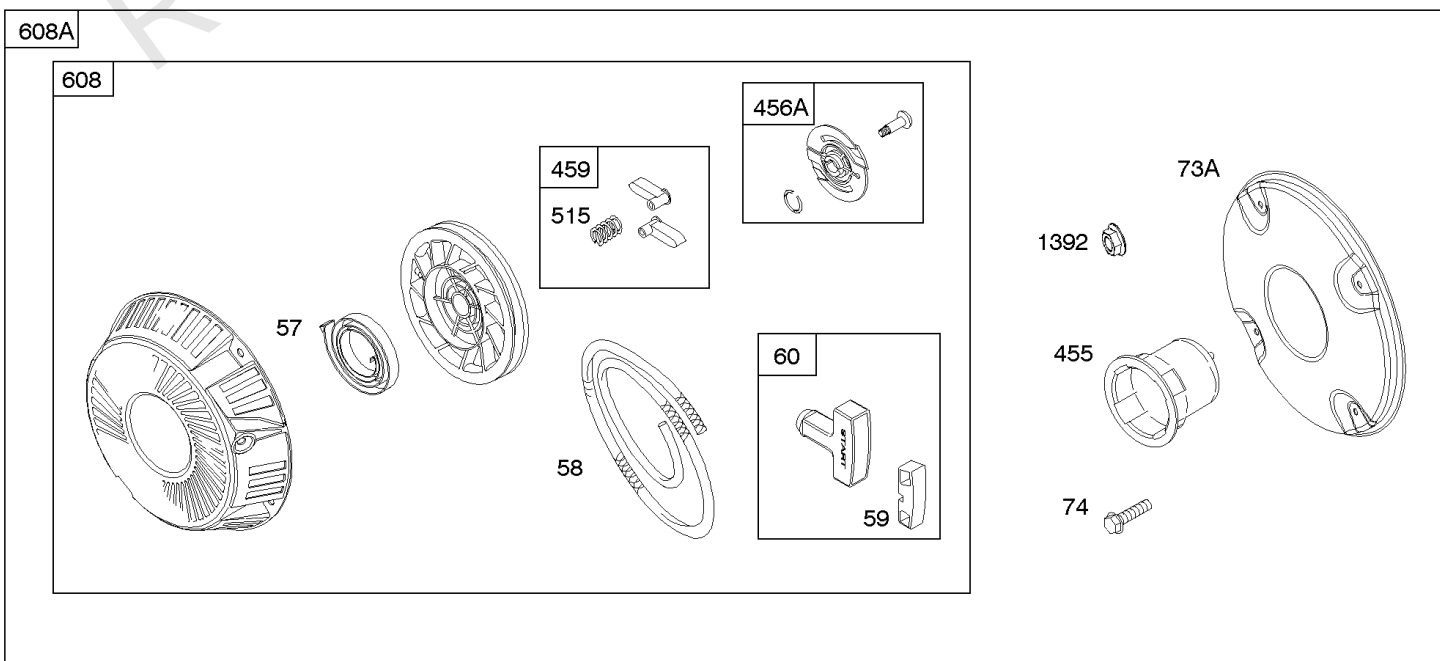

Blower Housing, Rewind Starter

REF NO	PART NO	QTY	DESCRIPTION
55	691568		HOUSING, Rewind Starter
57	692086		SPRING, Rewind Starter
58	66574		ROPE, Starter
59	805957		INSERT, Grip
60	808167		GRIP, Starter Rope
65	690341		SCREW -(Rewind Starter) (Rewind Starter)
65A	841233		SCREW -(Rewind Starter) (M6x10mm)
73A	841440		SCREEN, Rotating
74	841441		SCREW -(Rotating Screen) (M5x14mm)
304	842681		HOUSING, Blower
305	692062		SCREW -(Blower Housing)
455	841794		CUP, Flywheel
456	691529		PLATE, Pawl Friction
456A	845219		PLATE, Pawl Friction
459	845218		PAWL, Ratchet
493A	845729		BRACKET, Mounting
515	691528		SPRING, Pawl
563	841735		SCREW -(Debris Screen Guard)
592	690939		NUT -(Rewind Starter) (M6)
597	690876		SCREW -(Pawl Friction Plate)
608	841729		STARTER, Rewind
608A	844821		STARTER, Rewind
773	690875		RETAINER
949	845728		GUARD, Debris Screen
1004	841656		DUCT, Air
1046	692082		PLUG, Blower Housing
1046A	843068		PLUG, Blower Housing
1392	690939		NUT -(Rewind Guard)