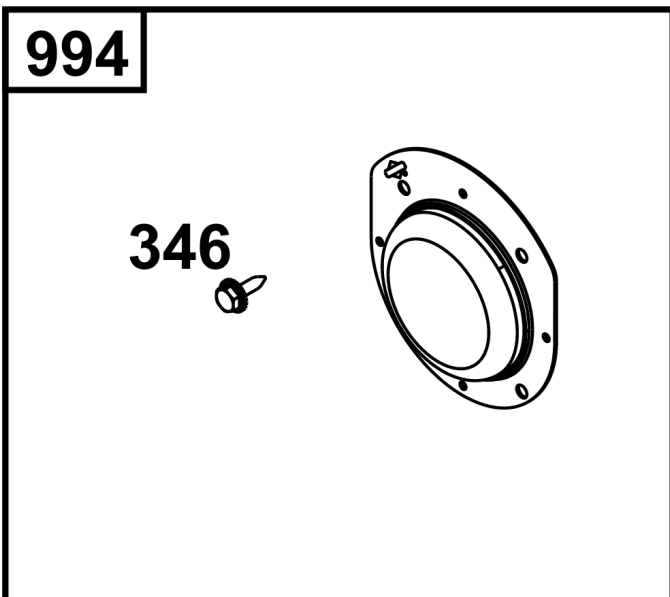

Spark Arrestors and Deflectors

REF NO	PART NO	QTY	DESCRIPTION
346	794845	4	SCREW -(Spark Arrestor)
676	396903	1	DEFLECTOR, Muffler -(Direct Outlet) (Face Mounting with 4 Screws)
676A	795036	1	DEFLECTOR, Muffler -(Deflector 90 Degree) (Face Mounting with 4 Screws)
676B	795038	1	DEFLECTOR, Muffler -(Deflector Louvered) (Face Mounting with 4 Screws)
676C	495518	1	DEFLECTOR, Muffler -(Elbow for Muffler Assembly) (For Exit Pipe O.D. of 1.10" (28mm))
677	794845	4	SCREW -(Muffler Deflector)
677A	810079	1	SCREW -(Muffler Deflector)
994	794945	1	ARRESTOR, Spark -(Spark Arrestor) (Face Mounting with 4 Screws)
994A	594562	1	ARRESTOR-SPARK -(Spark Arrestor) (For Exit Pipe O.D. of 1.10" (28mm))

Not For Reproduction