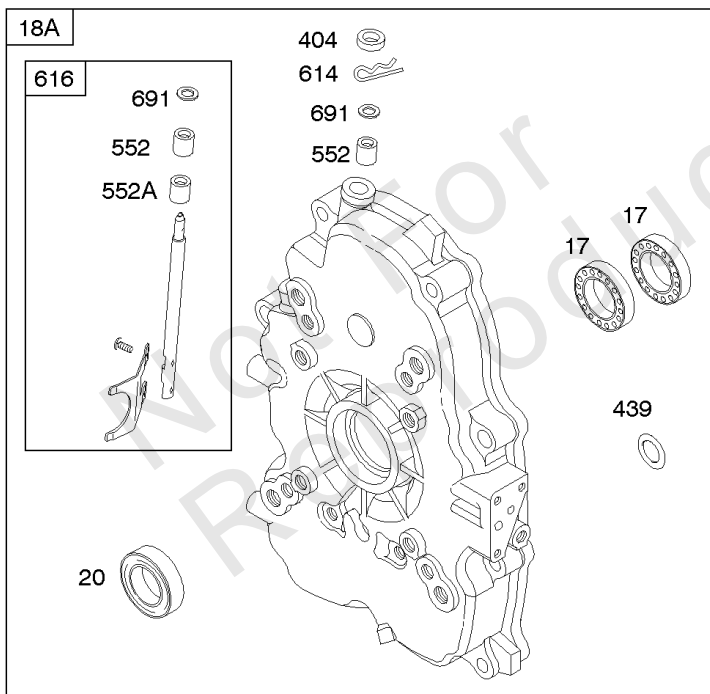

Carburetor Overhaul Kit, Engine & Valve Set

REF NO	PART NO	QTY	DESCRIPTION
3	805101S		SEAL, Oil -(Magneto Side)
7	806085S		GASKET, Cylinder Head
9	844986		GASKET, Breather
12	846487		GASKET, Crankcase
20	805049S		SEAL, Oil -(PTO Side)
51	691694		GASKET, Intake
51A	692035		GASKET, Intake
94	844987		KIT, Idle Mixture
102	692077		GASKET, Carburetor Body
104	690723		PIN, Float Hinge
105	805620		VALVE, Float Needle -(Gravity Feed)
117	690881		JET, Main -(Standard) (Standard)
121	809021		KIT, Carburetor Overhaul
142	690725		NOZZLE, Carburetor
255	690721		BUSHING, Choke Shaft
273	690681		SEAL, O-Ring -(Oil Pump)
276	690724		WASHER, Sealing
276A	807085		WASHER, Sealing -(Rocker Cover)
358	808704		GASKET SET, Engine
439	692154		O-RING, Oil Gallery -(Crankcase Cover/Sump or Cylinder Assembly)
468	690690		SEAL, O-Ring -(Oil Pump Screen)
633	806131		SEAL, Choke/Throttle Shaft -(Throttle Shaft)
633A	690722		SEAL, Choke/Throttle Shaft -(Choke Shaft)
691	842826		SEAL, Governor Shaft
807	805557		SPACER -(Throttle)
868	691963		SEAL, Valve
883	691613		GASKET, Exhaust
988	692063		GASKET, Oil Adapter
1022	806039S		GASKET, Rocker Cover
1091	691516		CAP, Limiter
1095B	842723		GASKET SET, Valve