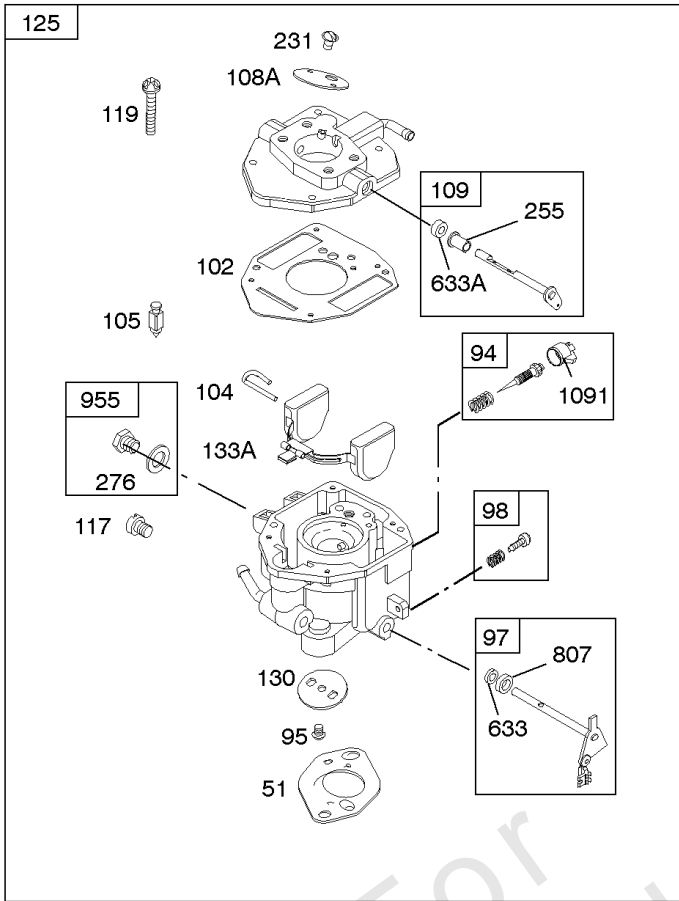

Carburetor

REF NO	PART NO	QTY	DESCRIPTION
11	691556		TUBE, Breather
11B	844921		TUBE, Breather -Used After Code Date 09121800
51	691694		GASKET, Intake
94	844987		KIT, Idle Mixture
95	690718		SCREW -(Throttle Valve)
97	809007		KIT, Throttle Shaft
98	808177		KIT, Idle Speed
102	692077		GASKET, Carburetor Body
104	690723		PIN, Float Hinge
105	805620		VALVE, Float Needle -(Gravity Feed)
108A	844989		VALVE, Choke
109	808398		KIT, Choke Shaft
110	806861		WASHER -(Choke Shaft) (Plastic)
117	690881		JET, Main -(Standard) (Standard)
118	844990		JET, Main -(High Altitude) (5000 Feet)
118A	809442		JET, Main -(High Altitude) (9000 Feet and Above)
119	690720		SCREW -(Upper Carburetor Body to Lower Carburetor Body) (M4x18mm)
119	842761		SCREW -(Upper Carburetor Body to Lower Carburetor Body) (M4x16mm)
125	844992		CARBURETOR -Used After Code Date 09121600
130	690726		VALVE, Throttle
133A	844546		FLOAT, Carburetor
163C	844931		GASKET, Air Cleaner
217	806862		SPRING, Choke Return
231	690718		SCREW -(Choke Valve)
255	690721		BUSHING, Choke Shaft
276	690724		WASHER, Sealing
365	690711		SCREW -(Carburetor/Throttle Body) (M8x38mm)
365A	690866		SCREW -(Carburetor/Throttle Body) (M6 x 98mm)
467	691985		KNOB, Air Cleaner Cover -Used Before Code Date 10040100
467	846431		KNOB, Air Cleaner Cover -Used After Code Date 10033100
601	791850		CLAMP, Hose
601A	691038		CLAMP, Hose -(Black)
629	807004		SPRING, Throttle Return -(Throttle Return)
633	806131		SEAL, Choke/Throttle Shaft -(Throttle Shaft)
633A	690722		SEAL, Choke/Throttle Shaft -(Choke Shaft)
637	806999		WASHER -(Throttle Shaft)
637A	807000		WASHER -(Throttle Shaft)