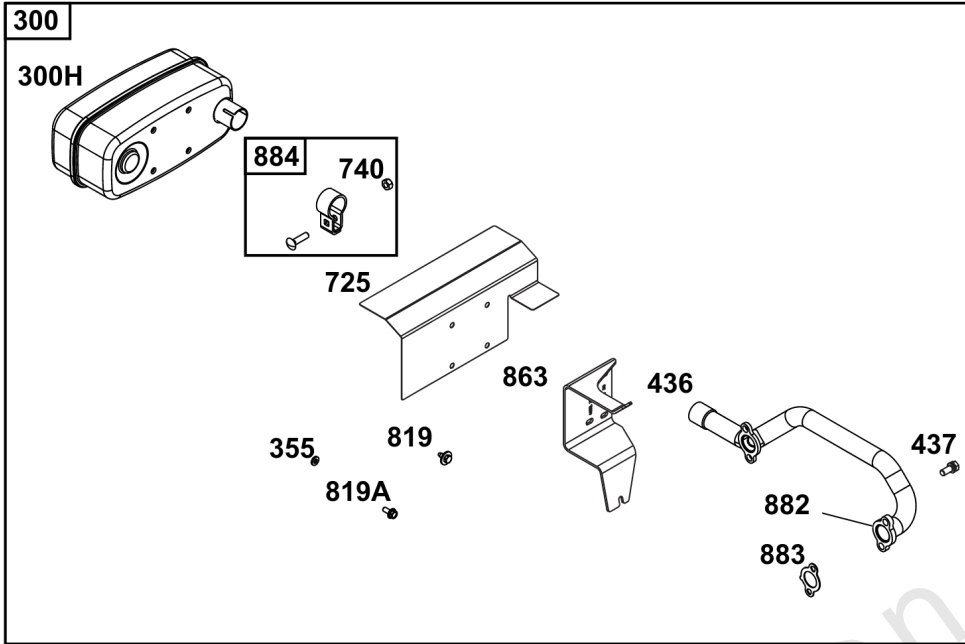

Oil Filter Side Outlet Mufflers

REF NO	PART NO	QTY	DESCRIPTION
300	995002	1	HIGH MNT SPR LO-TONE OIL FLTR SIDE -(Super Lo-Tone) (Horizontal: 3054, 3564) (Vertical: 3567)
300A	995000	1	OIL FILTER SIDE LO-MT -(Lo-Tone) (Horizontal: 3054, 3564) (Requires 808033 Oil Filter Adaptor)
300B	995004	1	HI MNT SPR LO-TONE OIL FLT SIDE -(Super Lo-Tone) (Horizontal: 3854, 3864) (Vertical: 3867)
300C	995009	1	COMMERCIAL MOWERS KIT -(For Wide Area Walker) (Vertical: 3567)
300D	995010	1	COMMERCIAL MOWERS KIT -(Vertical: 3867)
300E	808896	1	MUFFLER
300F	691562	1	MUFFLER -(Super Lo-Tone) (Horizontal: 3054, 3564)
300G	498984S	1	MUFFLER -(Super Lo Tone)
300H	692099	1	MUFFLER -(Lo Mount)
300I	807953	1	MUFFLER
355	842122	2	WASHER -(Muffler Bracket)
436	805609	1	MANIFOLD, Exhaust -(Cylinder 2) (Side Outlet)
436A	692061	1	MANIFOLD, Exhaust -(Cylinder 2) (Side Outlet)
436B	808916	1	MANIFOLD, Exhaust -(Cylinder 2) (Side Outlet)
436C	805778	1	MANIFOLD, Exhaust -(Wide Area Walker)
437	691902	4	SCREW -(Exhaust Manifold)
710	807689	1	COVER, Oil Filter
725	806102	1	SHIELD, Heat
728	690297	2	SCREW
740	793859	1	NUT
819	691514	2	SCREW -(Muffler Bracket) (M6 X 1.0)
819A	807084	2	SCREW -(Muffler Bracket)
819B	692056	2	SCREW -(Muffler Bracket) (M8x1.25)
819C	692062	2	SCREW -(Muffler Bracket)
837	808085	2	SPACER, Muffler -(Includes 2)
863	806759	1	BRACKET, Muffler
863A	691513	1	BRACKET, Muffler
882	692074	2	FLANGE, Exhaust -(3054 & 3564)
882A	806965	2	FLANGE, Exhaust
883	691613	2	GASKET, Exhaust
884	690898	1	CLAMP, Muffler
884A	691956	1	CLAMP, Muffler
988	690687	1	GASKET, Oil Adapter