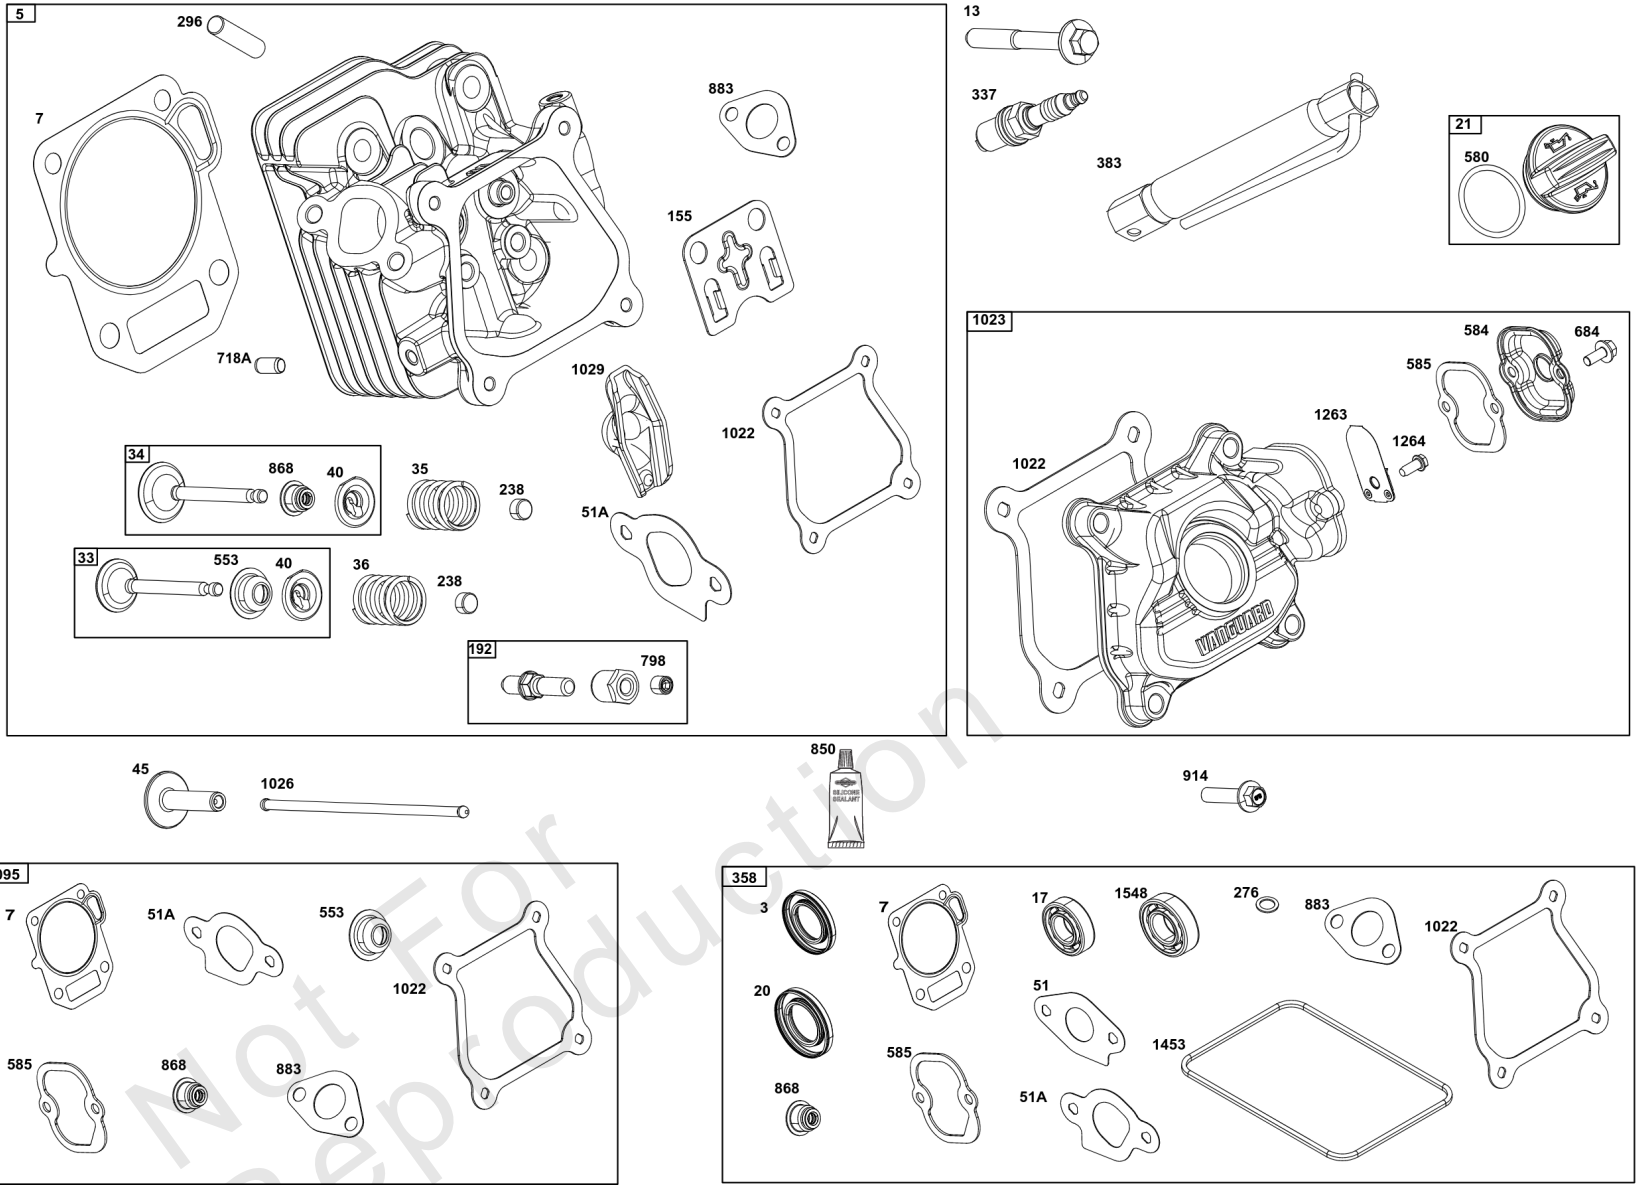

Cylinder Head Group

Mfg. No: 12V332-0004-F1

Cylinder Head Group

REF NO	PART NO	QTY	DESCRIPTION
3	-----	1	SEAL, Oil -(Part information located in Cylinder Group.)
5	596998	1	HEAD, Cylinder
7	597007	1	GASKET, Cylinder Head
13	597008	4	SCREW -(Cylinder Head)
17	-----	1	BEARING, Ball -(Part information located in Cylinder Group.)
20	-----	1	SEAL, Oil -(Part information located in Crankcase Cover/Sump and Lubrication Group.)
21	597014	1	CAP, Oil Fill
33	597005	1	VALVE, Exhaust
34	597004	1	VALVE, Intake
35	597002	1	SPRING, Valve -(Intake)
36	597002	1	SPRING, Valve
40	590654	2	RETAINER, Valve
45	591449	2	TAPPET, Valve
51	596769	1	GASKET, Intake
51A	596770	1	GASKET, Intake
155	592874	1	PLATE, Cylinder Head
192	597006	2	ADJUSTER, Rocker Arm
238	590649	2	CAP, Valve
276	-----	1	WASHER, Sealing -(Part information located in Carburetor Group.)
296	590631	2	STUD -(Muffler)
337	597383	2	PLUG, Spark
358	-----		GASKET SET, Engine -(Part information located in Cylinder Group.)
383	19576S	1	WRENCH, Spark Plug
553	597003	1	RETAINER, Valve Spring
580	809894	1	SEAL, O-Ring -(Oil Fill Cap)
584	597011	1	COVER, Breather Passage
585	597010	1	GASKET, Breather Passage
684	597012	2	SCREW -(Breather Passage Cover)
718A	590637	2	PIN, Locating
798	597000	2	SCREW -(Rocker Arm)
850	-----	1	SEALANT, Liquid -(Part information located in Crankcase Cover/Sump and Lubrication Group.)
868	597001	1	SEAL, Valve
883	597072	1	GASKET, Exhaust
914	597016	4	SCREW -(Rocker Cover)
1022	597015	1	GASKET, Rocker Cover
1023	597009	1	COVER, Rocker
1026	597017	2	ROD, Push
1029	596999	2	ARM, Rocker
1095	597140	1	GASKET SET, Valve -(Service Kits may include extra parts not specific to this engine.)
1263	697124	1	REED, Breather
1264	793453	1	SCREW -(Breather Reed)