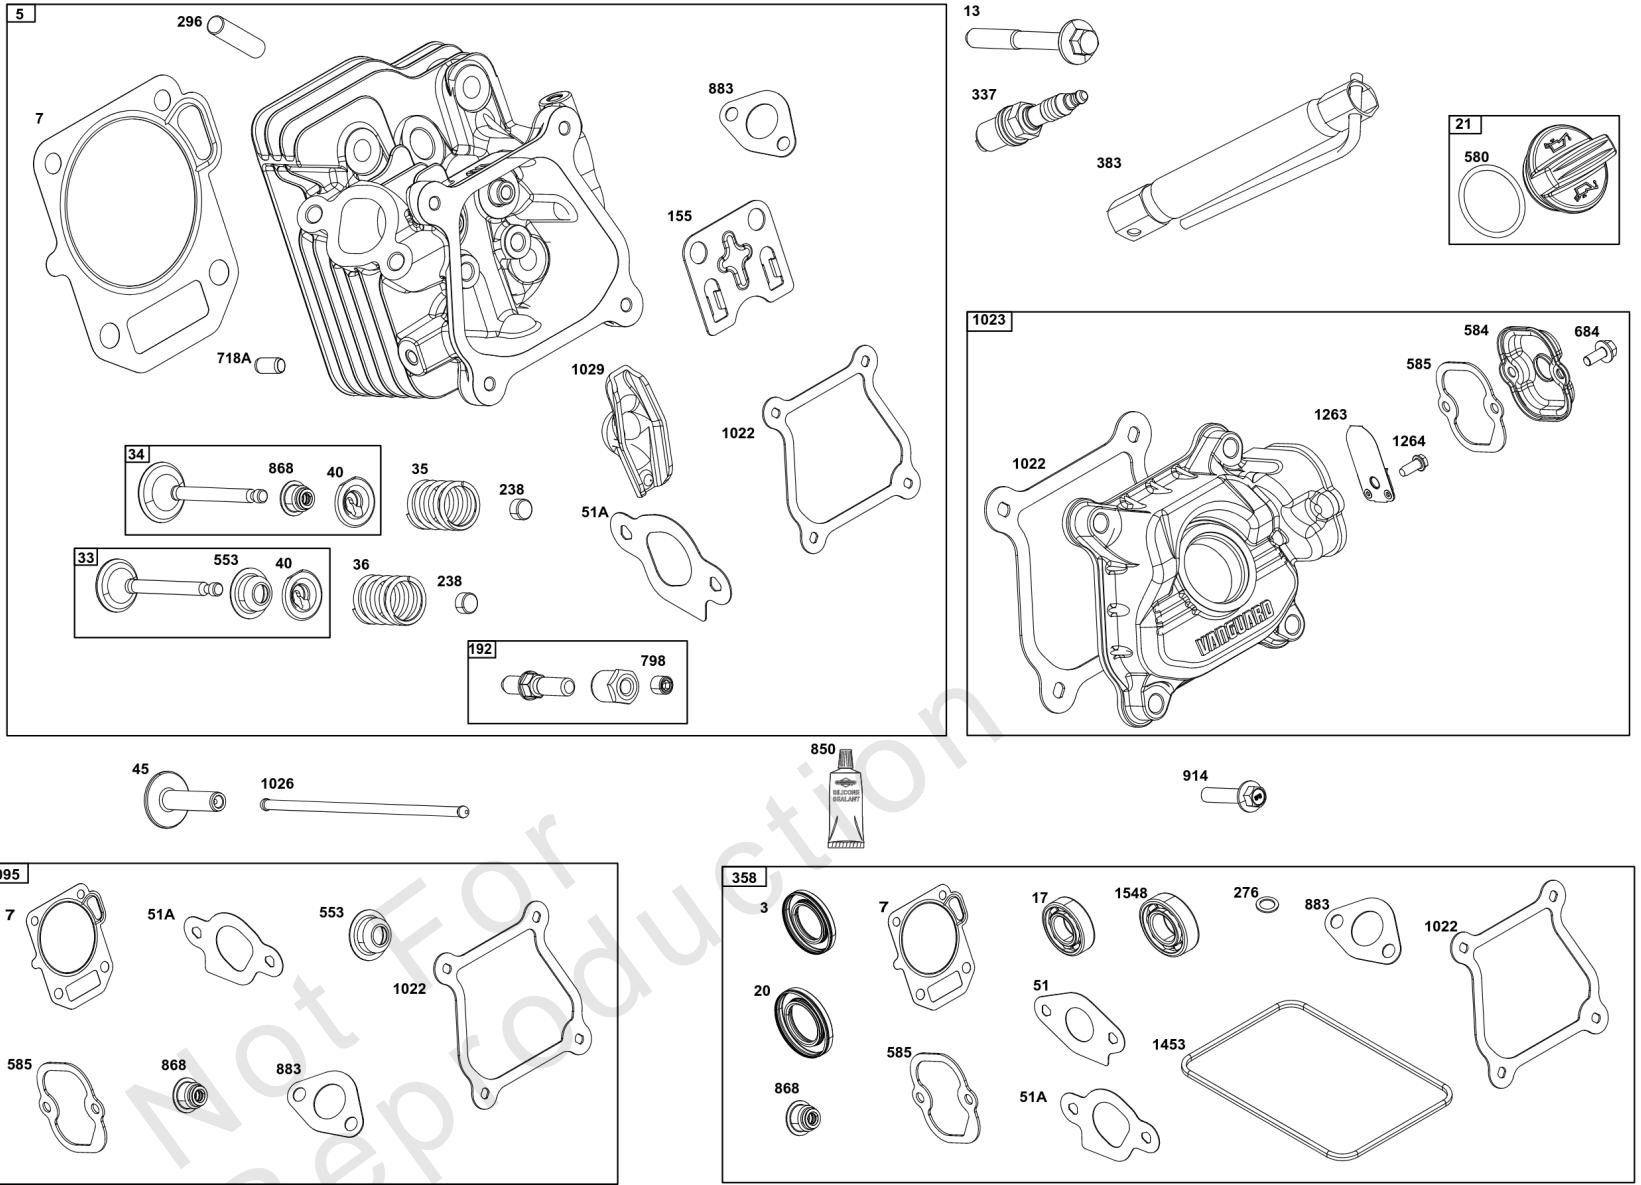

Cylinder Head Group

REF NO	PART NO	QTY	DESCRIPTION
3	-----	1	SEAL, Oil -(Part information located in Cylinder Group.)
5	596998	1	HEAD, Cylinder
7	597007	1	GASKET, Cylinder Head
13	597008	4	SCREW -(Cylinder Head)
17	-----	1	BEARING, Ball -(Part information located in Cylinder Group.)
20	-----	1	SEAL, Oil -(Part information located in Crankcase Cover/Sump and Lubrication Group.)
21	597014	1	CAP, Oil Fill
33	597005	1	VALVE, Exhaust
34	597004	1	VALVE, Intake
35	597002	1	SPRING, Valve -(Intake)
36	597002	1	SPRING, Valve
40	590654	2	RETAINER, Valve
45	591449	2	TAPPET, Valve
51	596769	1	GASKET, Intake
51A	596770	1	GASKET, Intake
155	592874	1	PLATE, Cylinder Head
192	597006	2	ADJUSTER, Rocker Arm
238	590649	2	CAP, Valve
276	-----	1	WASHER, Sealing -(Part information located in Carburetor Group.)
296	590631	2	STUD -(Muffler)
337	597383	2	PLUG, Spark
358	-----		GASKET SET, Engine -(Part information located in Cylinder Group.)
383	19576S	1	WRENCH, Spark Plug
553	597003	1	RETAINER, Valve Spring
580	809894	1	SEAL, O-Ring -(Oil Fill Cap)
584	597011	1	COVER, Breather Passage
585	597010	1	GASKET, Breather Passage
684	597012	2	SCREW -(Breather Passage Cover)
718A	590637	2	PIN, Locating
798	597000	2	SCREW -(Rocker Arm)
850	-----	1	SEALANT, Liquid -(Part information located in Crankcase Cover/Sump and Lubrication Group.)
868	597001	1	SEAL, Valve
883	597072	1	GASKET, Exhaust
914	597016	4	SCREW -(Rocker Cover)
1022	597015	1	GASKET, Rocker Cover
1023	597009	1	COVER, Rocker
1026	597017	2	ROD, Push
1029	596999	2	ARM, Rocker
1095	597140	1	GASKET SET, Valve -(Service Kits may include extra parts not specific to this engine.)
1263	697124	1	REED, Breather
1264	793453	1	SCREW -(Breather Reed)