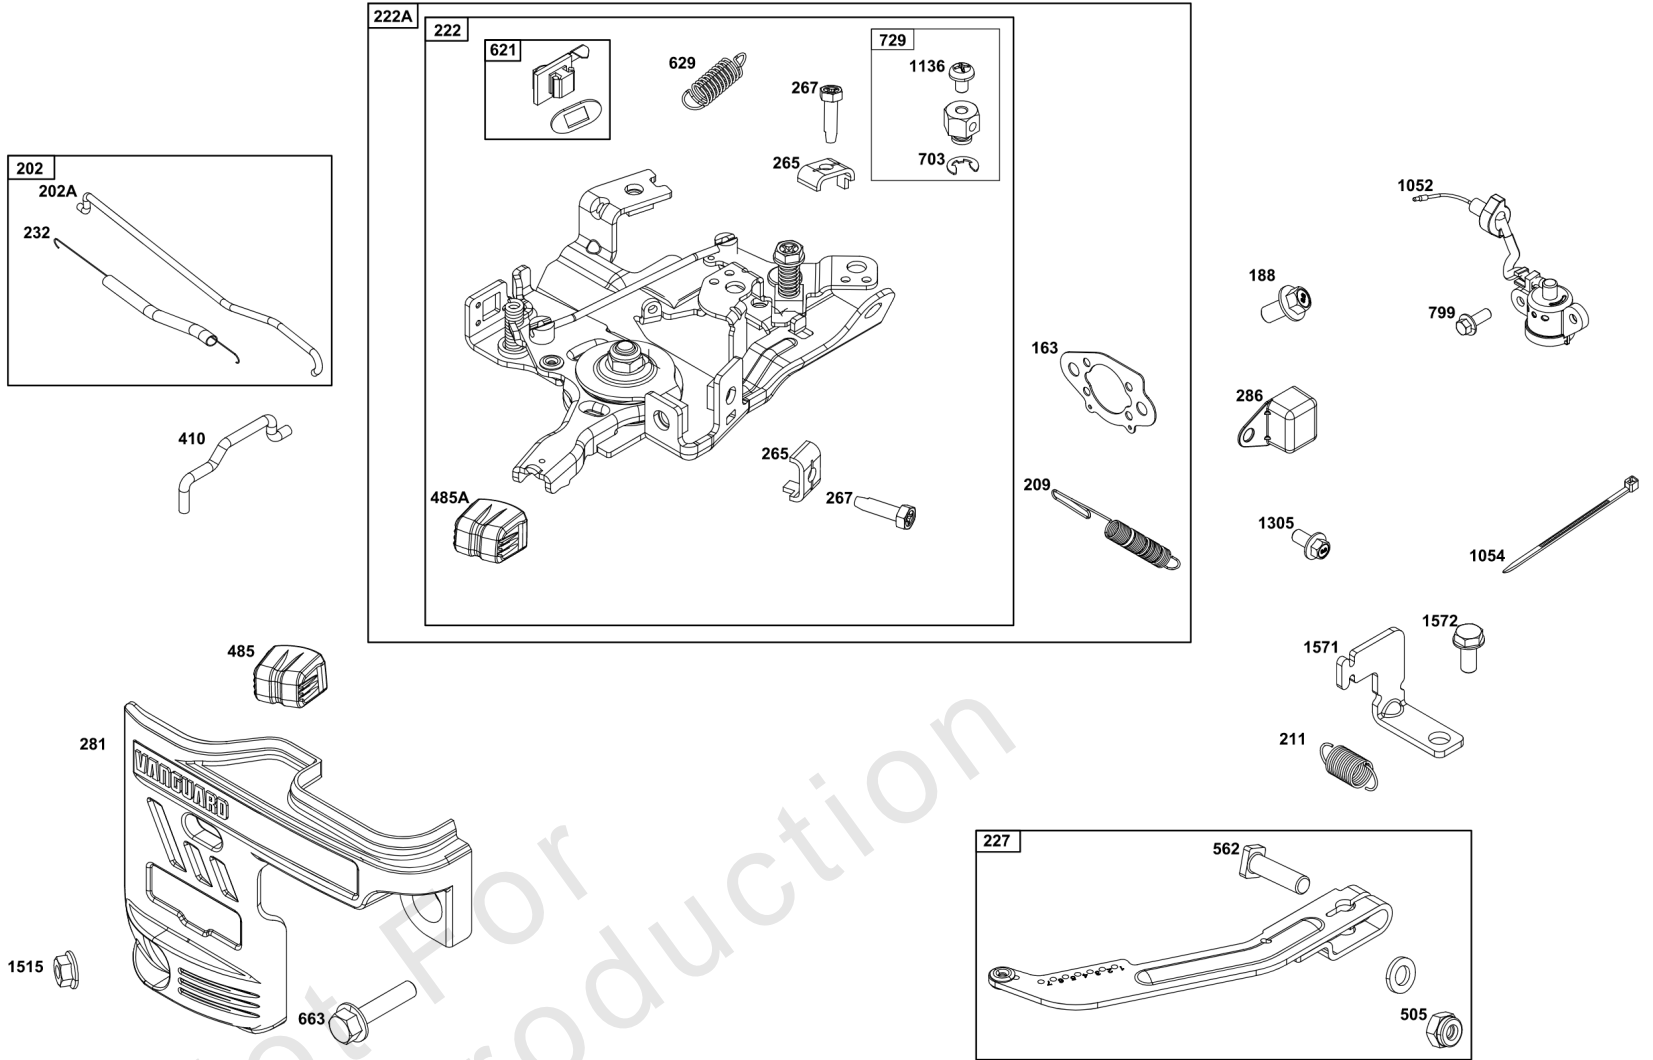

Controls Group

REF NO	PART NO	QTY	DESCRIPTION
163	-----	1	GASKET, Air Cleaner -(Part information located in Carburetor Group.)
188	590850	2	SCREW -(Control Bracket)
202	597032	1	LINK, Mechanical Governor
202A	597033	1	LINK, Mechanical Governor
209	84003519	1	SPRING, Governor -Used Before Code Date 20110600
209	84005970		SPRING, Governor -Used After Code Date 20110500
211	691278	1	SPRING, Governor
222A	84007746		BRACKET, Control -Used Before Code Date 20110600
222	84006188	1	BRACKET, Control -Used After Code Date 20110500
227	597028	1	LEVER, Governor Control
232	597034	1	SPRING, Governor Link
265	691024	2	CLAMP, Casing
267	597027	2	SCREW -(Casing Clamp)
281	597067	2	PANEL, Control
286	84002122	1	MODULE, Oil Sensor -Used After Code Date 18121400
286	590702	1	MODULE, Oil Sensor -Used Before Code Date 18121500
410	597024	1	LINK, Control
485	597025	1	KNOB, Control -Used Before Code Date 19051000
485A	84004631	1	KNOB, Control -Used After Code Date 19050900
505	590641	1	NUT -(Governor Control Lever)
562	597121	1	BOLT -(Governor Control Lever)
621	84007989	1	SWITCH, Stop
629	597022	1	SPRING, Throttle Return
663	597460	2	SCREW -(Control Panel)
703	597021	2	CLIP
729	597019	2	CLIP, Wire
799	-----	2	SCREW -(Part information located in Crankcase Cover/Sump and Lubrication Group.)
1052	-----	1	SENSOR, Oil -(Part information located in Crankcase Cover/Sump and Lubrication Group.)
1054	280275	1	TIE, Cable
1136	597020	2	SCREW -(Control Bracket)
1305	590703	1	SCREW
1515	590692	1	NUT -(Control Panel)
1571	597035	1	BRACKET, Governor Control
1572	597036	1	SCREW -(Governed Idle Spring Bracket)