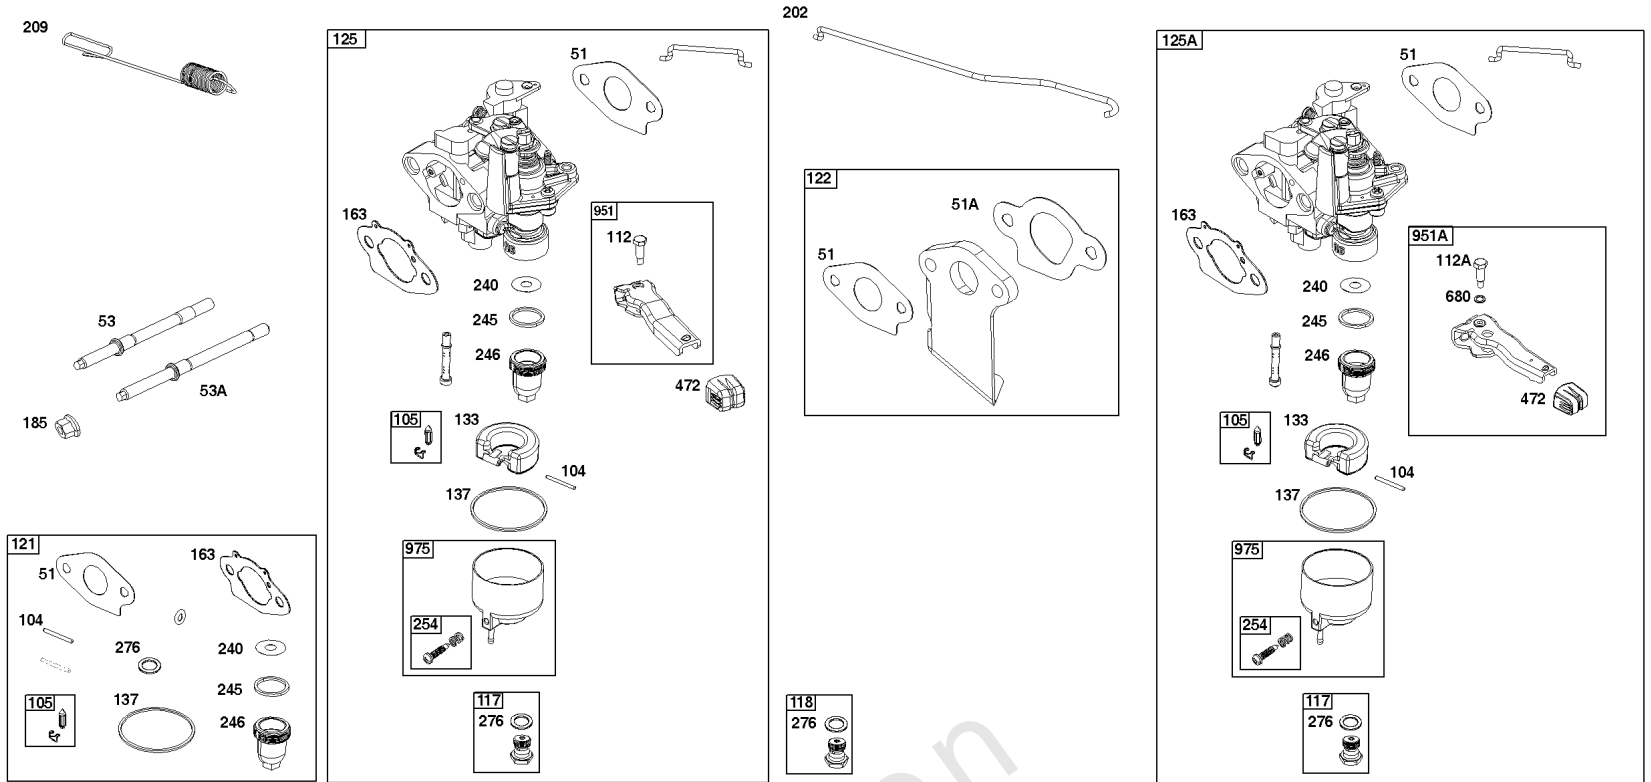

Not For Reproduction

Blower Housing Group

REF NO	PART NO	QTY	DESCRIPTION
60	-----	2	GRIP, Starter Rope -(Part information located in Flywheel/Ignition/Starter Group.)
65	-----	3	SCREW -(Part information located in Flywheel/Ignition/Starter Group.)
281	-----	1	PANEL, Control -(Part information located in Controls Group.)
304	597073	1	HOUSING, Blower -(For use on engines without electric start & without regulator)
305	597078	4	SCREW -(Blower Housing)
608	-----	2	STARTER, Rewind -(Part information located in Flywheel/Ignition/Starter Group.)
663	-----	2	SCREW -(Part information located in Controls Group.)
1036	-----	1	LABEL, Emissions -(Available from a Briggs & Stratton Authorized Dealer)
1319	797669	1	LABEL, Warning -(REQUIRED When Replacing Parts With Warning Labels Affixed)
1515	-----	1	NUT, Hex Flange -(Part information located in Controls Group.)