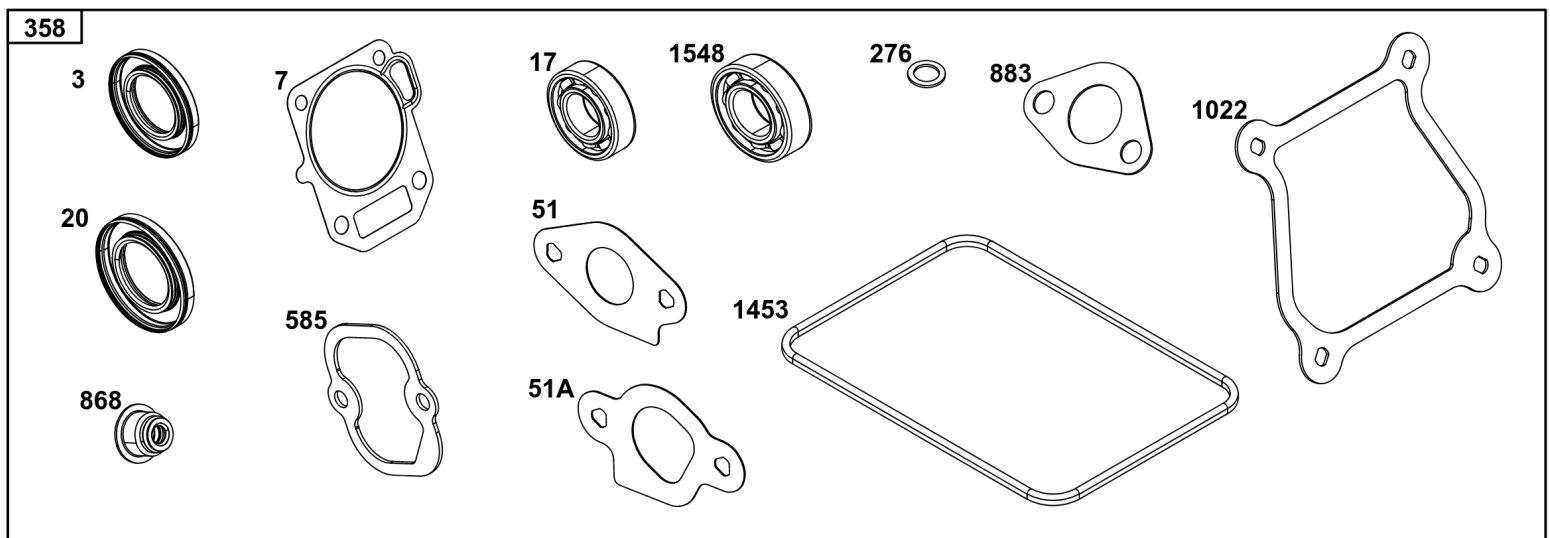

Controls Group

REF NO	PART NO	QTY	DESCRIPTION
163	-----	1	GASKET, Air Cleaner -(Part information located in Carburetor Group.)
188	590850	2	SCREW -(Control Bracket)
202	597032	1	LINK, Mechanical Governor
202A	597033	1	LINK, Mechanical Governor
209	84003519	1	SPRING, Governor -Used Before Code Date 20110600
209	84005970		SPRING, Governor -Used After Code Date 20110500
211	691278	1	SPRING, Governor
222A	84007746		BRACKET, Control -Used Before Code Date 20110600
222	84006188	1	BRACKET, Control -Used After Code Date 20110500
227	597028	1	LEVER, Governor Control
232	597034	1	SPRING, Governor Link
265	691024	2	CLAMP, Casing
267	597027	2	SCREW -(Casing Clamp)
281	597067	2	PANEL, Control
286	84002122	1	MODULE, Oil Sensor -Used After Code Date 18121400
286	590702	1	MODULE, Oil Sensor -Used Before Code Date 18121500
410	597024	1	LINK, Control
485	597025	1	KNOB, Control -Used Before Code Date 19051000
485A	84004631	1	KNOB, Control -Used After Code Date 19050900
505	590641	1	NUT -(Governor Control Lever)
562	597121	1	BOLT -(Governor Control Lever)
621	84007989	1	SWITCH, Stop
629	597022	1	SPRING, Throttle Return
663	597460	2	SCREW -(Control Panel)
703	597021	2	CLIP
729	597019	2	CLIP, Wire
799	-----	2	SCREW -(Part information located in Crankcase Cover/Sump and Lubrication Group.)
1052	-----	1	SENSOR, Oil -(Part information located in Crankcase Cover/Sump and Lubrication Group.)
1054	280275	1	TIE, Cable
1136	597020	2	SCREW -(Control Bracket)
1305	590703	1	SCREW
1515	590692	1	NUT -(Control Panel)
1571	597035	1	BRACKET, Governor Control
1572	597036	1	SCREW -(Governed Idle Spring Bracket)