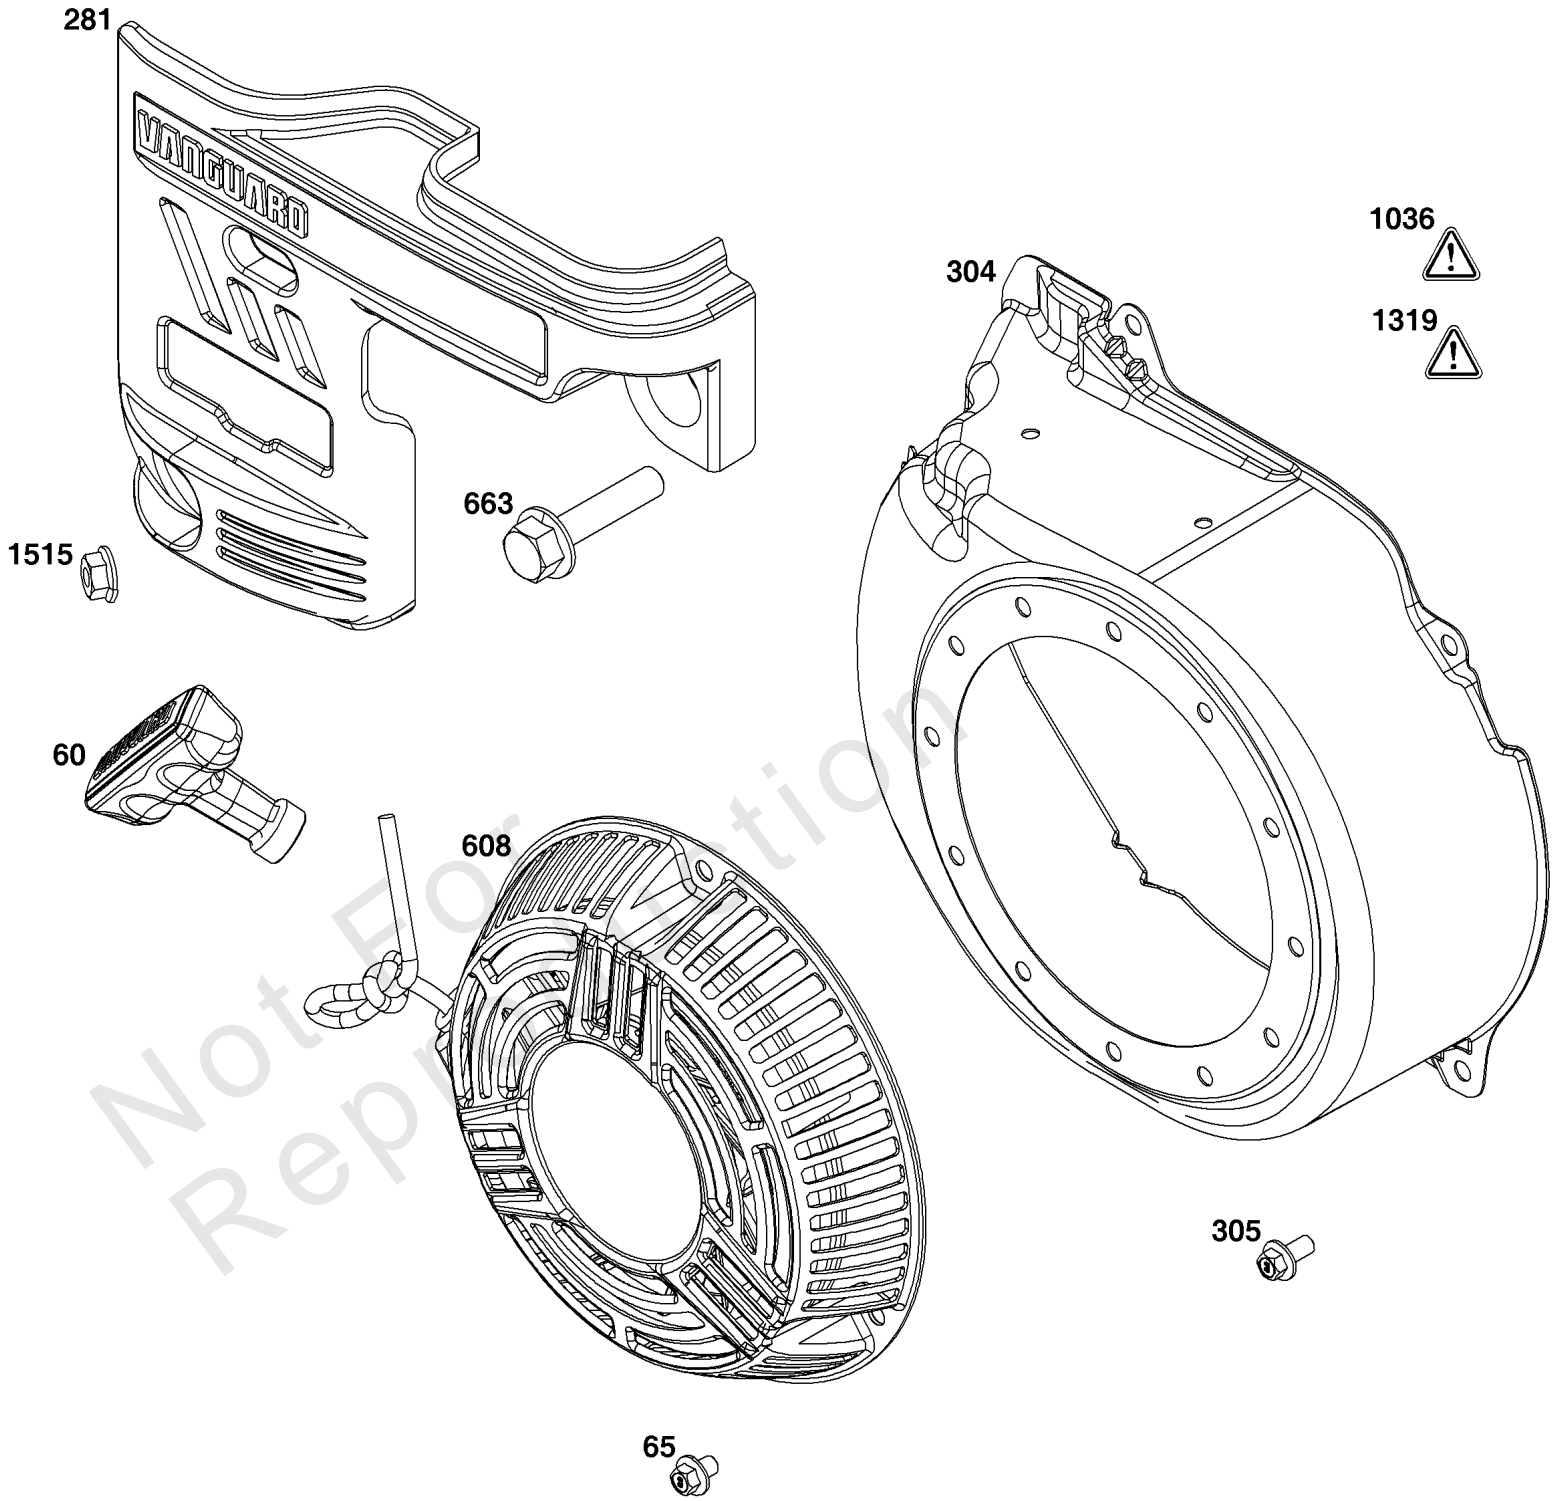

Blower Housing Group

REF NO	PART NO	QTY	DESCRIPTION
60	-----	2	GRIP, Starter Rope -(Part information located in Flywheel/Ignition/Starter Group.)
65	-----	3	SCREW -(Part information located in Flywheel/Ignition/Starter Group.)
281	-----	1	PANEL, Control -(Part information located in Controls Group.)
304	597073	1	HOUSING, Blower -(For use on engines without electric start & without regulator)
305	597078	4	SCREW -(Blower Housing)
608	-----	2	STARTER, Rewind -(Part information located in Flywheel/Ignition/Starter Group.)
663	-----	2	SCREW -(Part information located in Controls Group.)
1036	-----	1	LABEL, Emissions -(Available from a Briggs & Stratton Authorized Dealer)
1319	797669	1	LABEL, Warning -(REQUIRED When Replacing Parts With Warning Labels Affixed)
1515	-----	1	NUT, Hex Flange -(Part information located in Controls Group.)