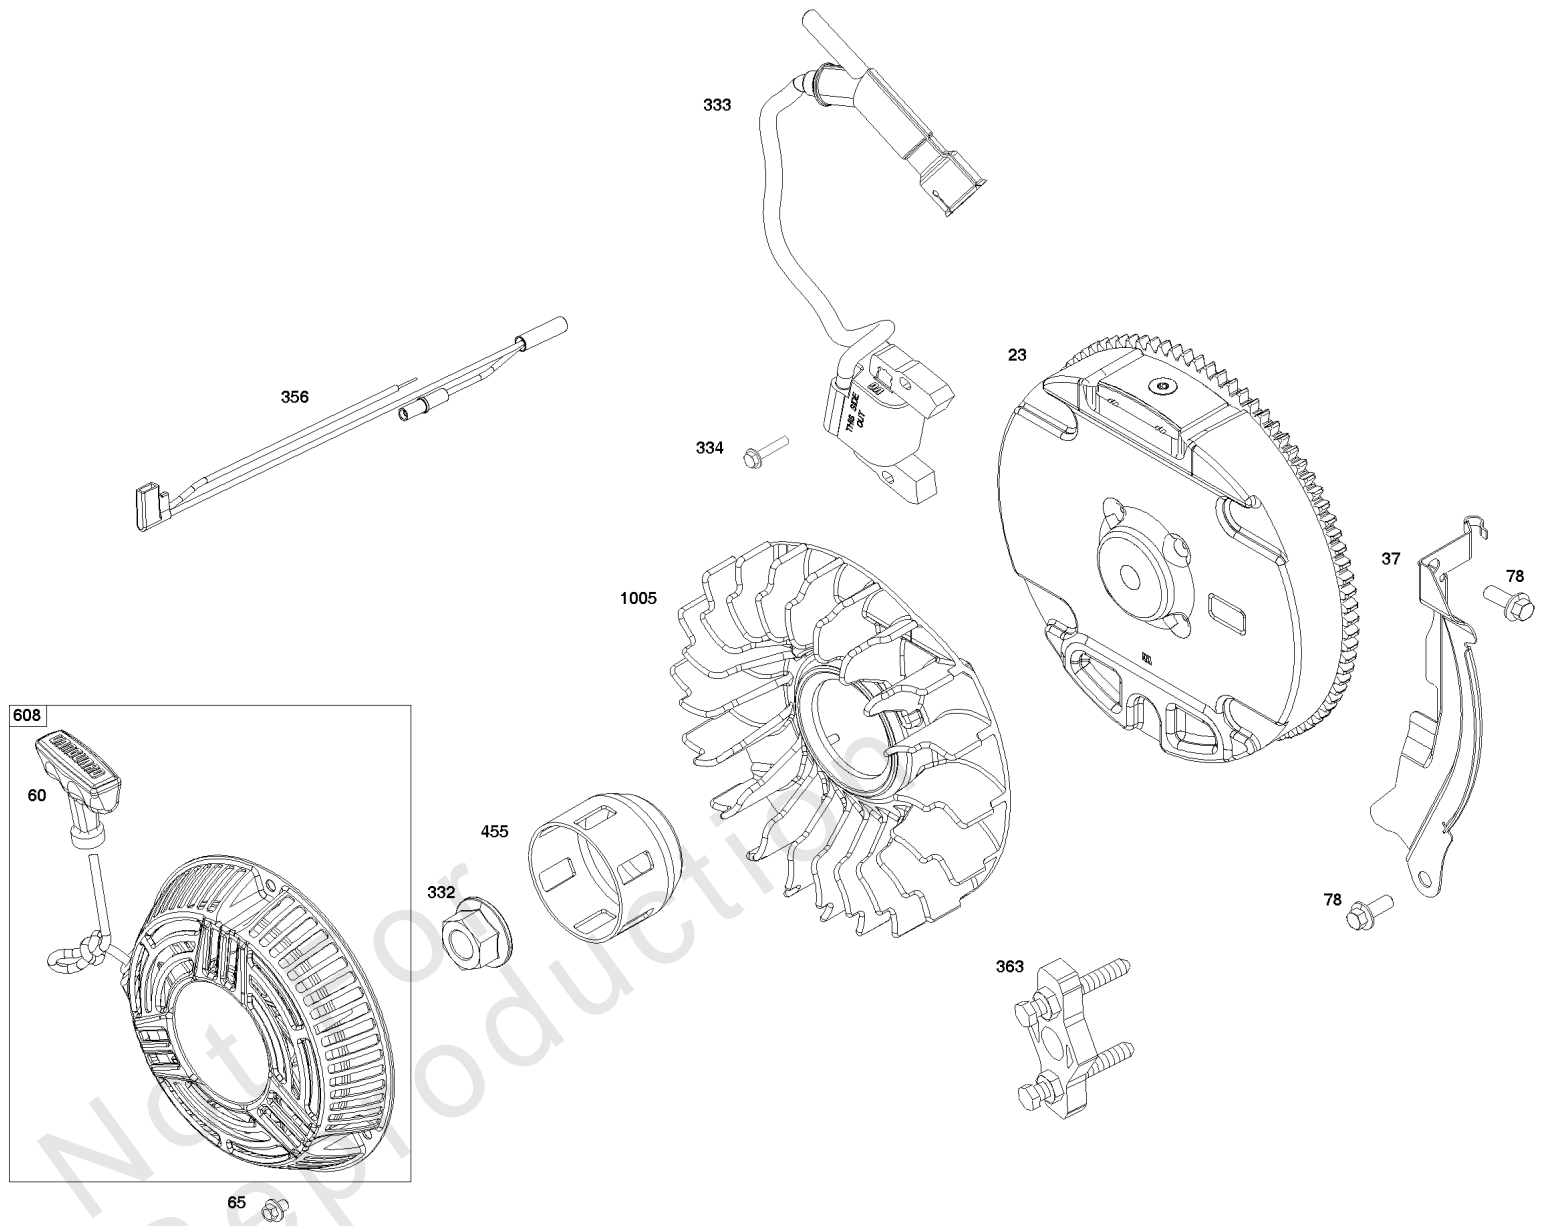

Cylinder Head Group

REF NO	PART NO	QTY	DESCRIPTION
1453	-----	1	SEAL, Air Cleaner Cover -(Part information located in Air Cleaner Group.)
1548	-----	1	BEARING, Ball -(Part information located in Crankcase Cover/Sump and Lubrication Group.)

Not For Reproduction

Flywheel, Ignition, and Starter Group

REF NO	PART NO	QTY	DESCRIPTION
23	597085	1	FLYWHEEL
37	597075	1	GUARD, Flywheel
60	597080	2	GRIP, Starter Rope
65	590683	2	SCREW -(Rewind Starter)
78	590850	3	SCREW -(Flywheel Guard)
332	591988	1	NUT
333	596763	2	ARMATURE, Magneto
334	699477	2	SCREW -(Magneto Armature)
356	597054	1	WIRE, Stop
363	19203	1	PULLER, Flywheel
455	597088	1	CUP, Flywheel
608	596772	2	STARTER, Rewind
1005	794273	1	FAN, Flywheel