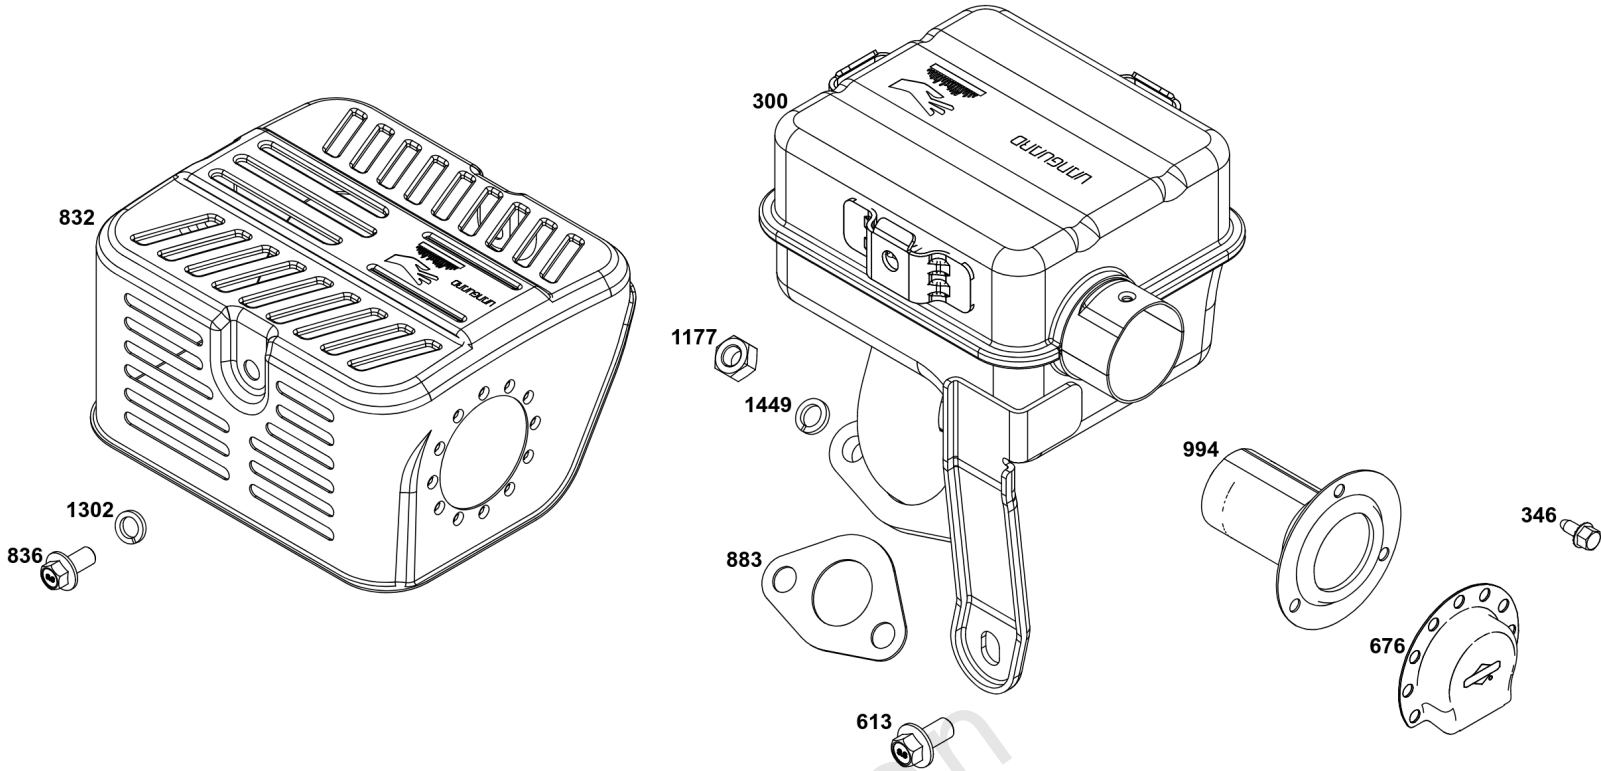

Not For
Reproduction

Exhaust Group

REF NO	PART NO	QTY	DESCRIPTION
300	84003121	1	MUFFLER ASSEMBLY -Used Before Code Date 19061200
300	84003517	1	MUFFLER ASSEMBLY -Used After Code Date 19061100
346	699203	3	SCREW -(Spark Arrestor)
613	590850	1	SCREW -(Muffler)
676	798467	1	DEFLECTOR, Muffler
832	597069	1	GUARD, Muffler
836	590706	3	SCREW -(Muffler Guard)
883	597072	1	GASKET, Exhaust
994	793985	1	ARRESTOR, Spark
1177	590632	2	NUT -(Muffler)
1302	704133	3	LOCKWASHER, Split, 1/4 -(Muffler Guard)
1449	590633	2	WASHER

Not For Reproduction