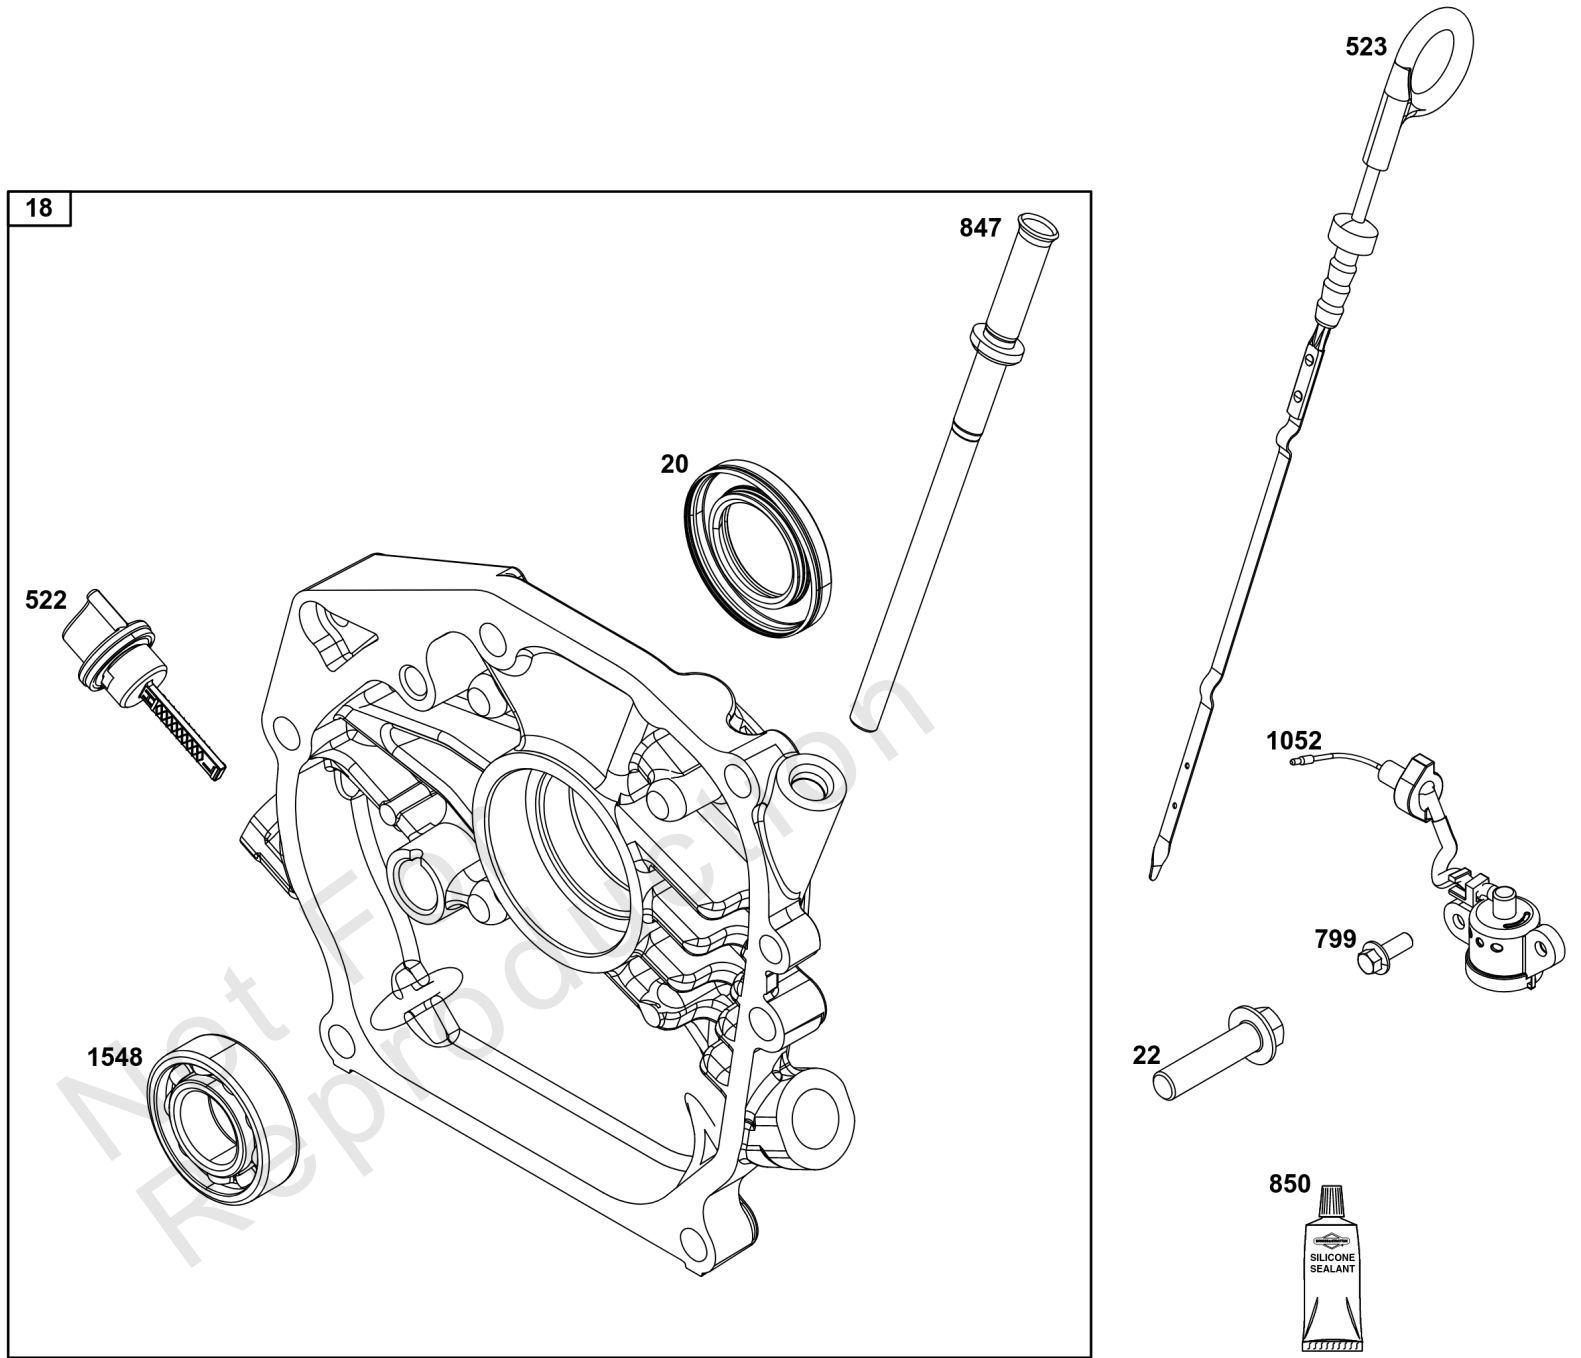

Controls Group

REF NO	PART NO	QTY	DESCRIPTION
163	-----	1	GASKET, Air Cleaner -(Part information located in Carburetor Group.)
188	590850	2	SCREW -(Control Bracket)
202	597032	1	LINK, Mechanical Governor
202A	597033	1	LINK, Mechanical Governor
209	84003519	1	SPRING, Governor -Used Before Code Date 20110600
209	84005970		SPRING, Governor -Used After Code Date 20110500
211	691278	1	SPRING, Governor
222A	84007746		BRACKET, Control -Used Before Code Date 20110600
222	84006188	1	BRACKET, Control -Used After Code Date 20110500
227	597028	1	LEVER, Governor Control
232	597034	1	SPRING, Governor Link
265	691024	2	CLAMP, Casing
267	597027	2	SCREW -(Casing Clamp)
281	597067	2	PANEL, Control
286	84002122	1	MODULE, Oil Sensor -Used After Code Date 18121400
286	590702	1	MODULE, Oil Sensor -Used Before Code Date 18121500
410	597024	1	LINK, Control
485	597025	1	KNOB, Control -Used Before Code Date 19051000
485A	84004631	1	KNOB, Control -Used After Code Date 19050900
505	590641	1	NUT -(Governor Control Lever)
562	597121	1	BOLT -(Governor Control Lever)
621	84007989	1	SWITCH, Stop
629	597022	1	SPRING, Throttle Return
663	597460	2	SCREW -(Control Panel)
703	597021	2	CLIP
729	597019	2	CLIP, Wire
799	-----	2	SCREW -(Part information located in Crankcase Cover/Sump and Lubrication Group.)
1052	-----	1	SENSOR, Oil -(Part information located in Crankcase Cover/Sump and Lubrication Group.)
1054	280275	1	TIE, Cable
1136	597020	2	SCREW -(Control Bracket)
1305	590703	1	SCREW
1515	590692	1	NUT -(Control Panel)
1571	597035	1	BRACKET, Governor Control
1572	597036	1	SCREW -(Governed Idle Spring Bracket)