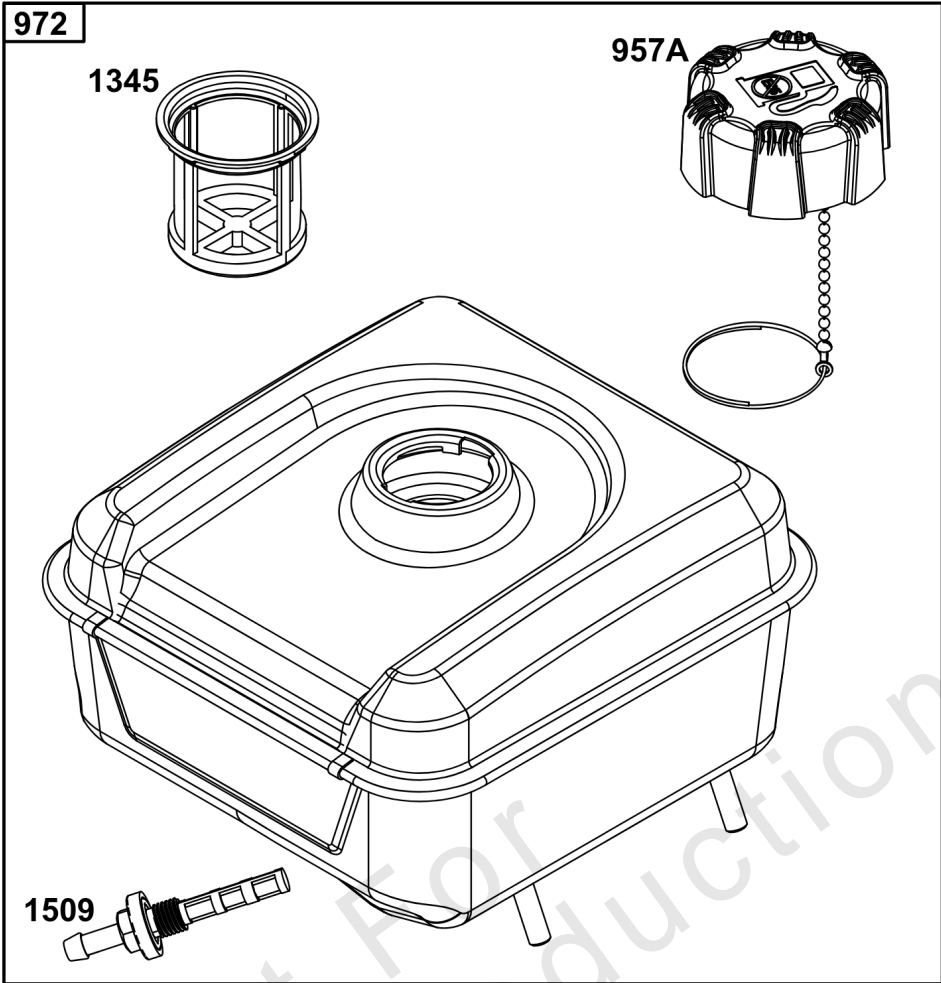

Fuel Supply Group

REF NO	PART NO	QTY	DESCRIPTION
187	597058	1	LINE, Fuel
190	591476	1	SCREW -(Fuel Tank)
601	791850	1	CLAMP, Hose
705	707919	2	NUT -(Fuel Tank)
957A	596765	1	CAP, Fuel Tank
972	597057	1	TANK, Fuel
1345	792917	1	FILTER, Filler Neck
1357	597058	1	LINE, Fuel
1509	797346	1	OUTLET, Tank

Not For Reproduction