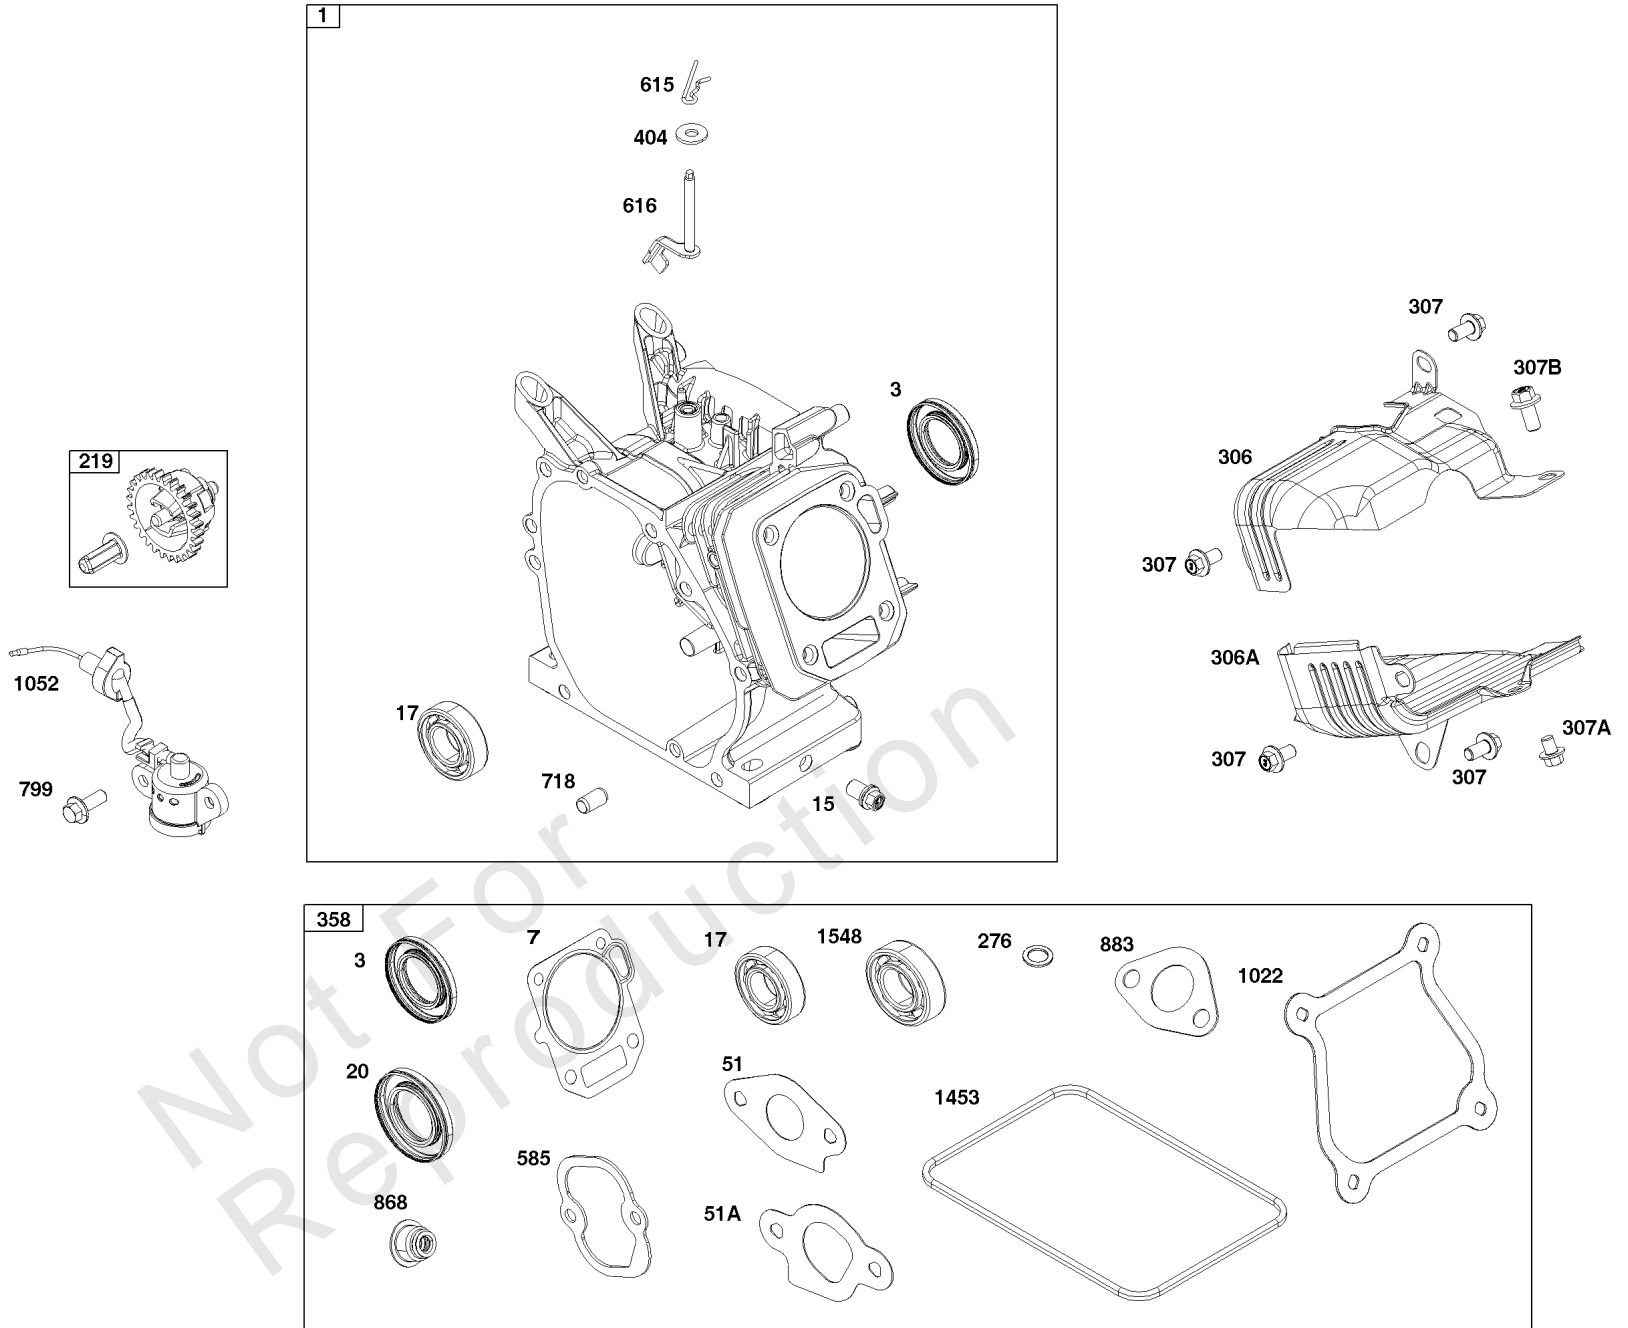

Crankshaft Group

REF NO	PART NO	QTY	DESCRIPTION
16	596958	1	CRANKSHAFT
24	596976	1	KEY, Flywheel
25	596977	1	PISTON ASSEMBLY
25	596978	1	PISTON ASSEMBLY -(.020" Oversize)
26	596979	1	SET, Ring
26	596980	2	SET, Ring -(.020" Oversize)
27	596982	2	LOCK, Piston Pin
28	596981	1	PIN, Piston
29	596983	1	ROD, Connecting
32	596984	2	SCREW -(Connecting Rod)
46	596993	1	CAMSHAFT
357	692191	1	KEY, Drive Pulley

Not For Reproduction