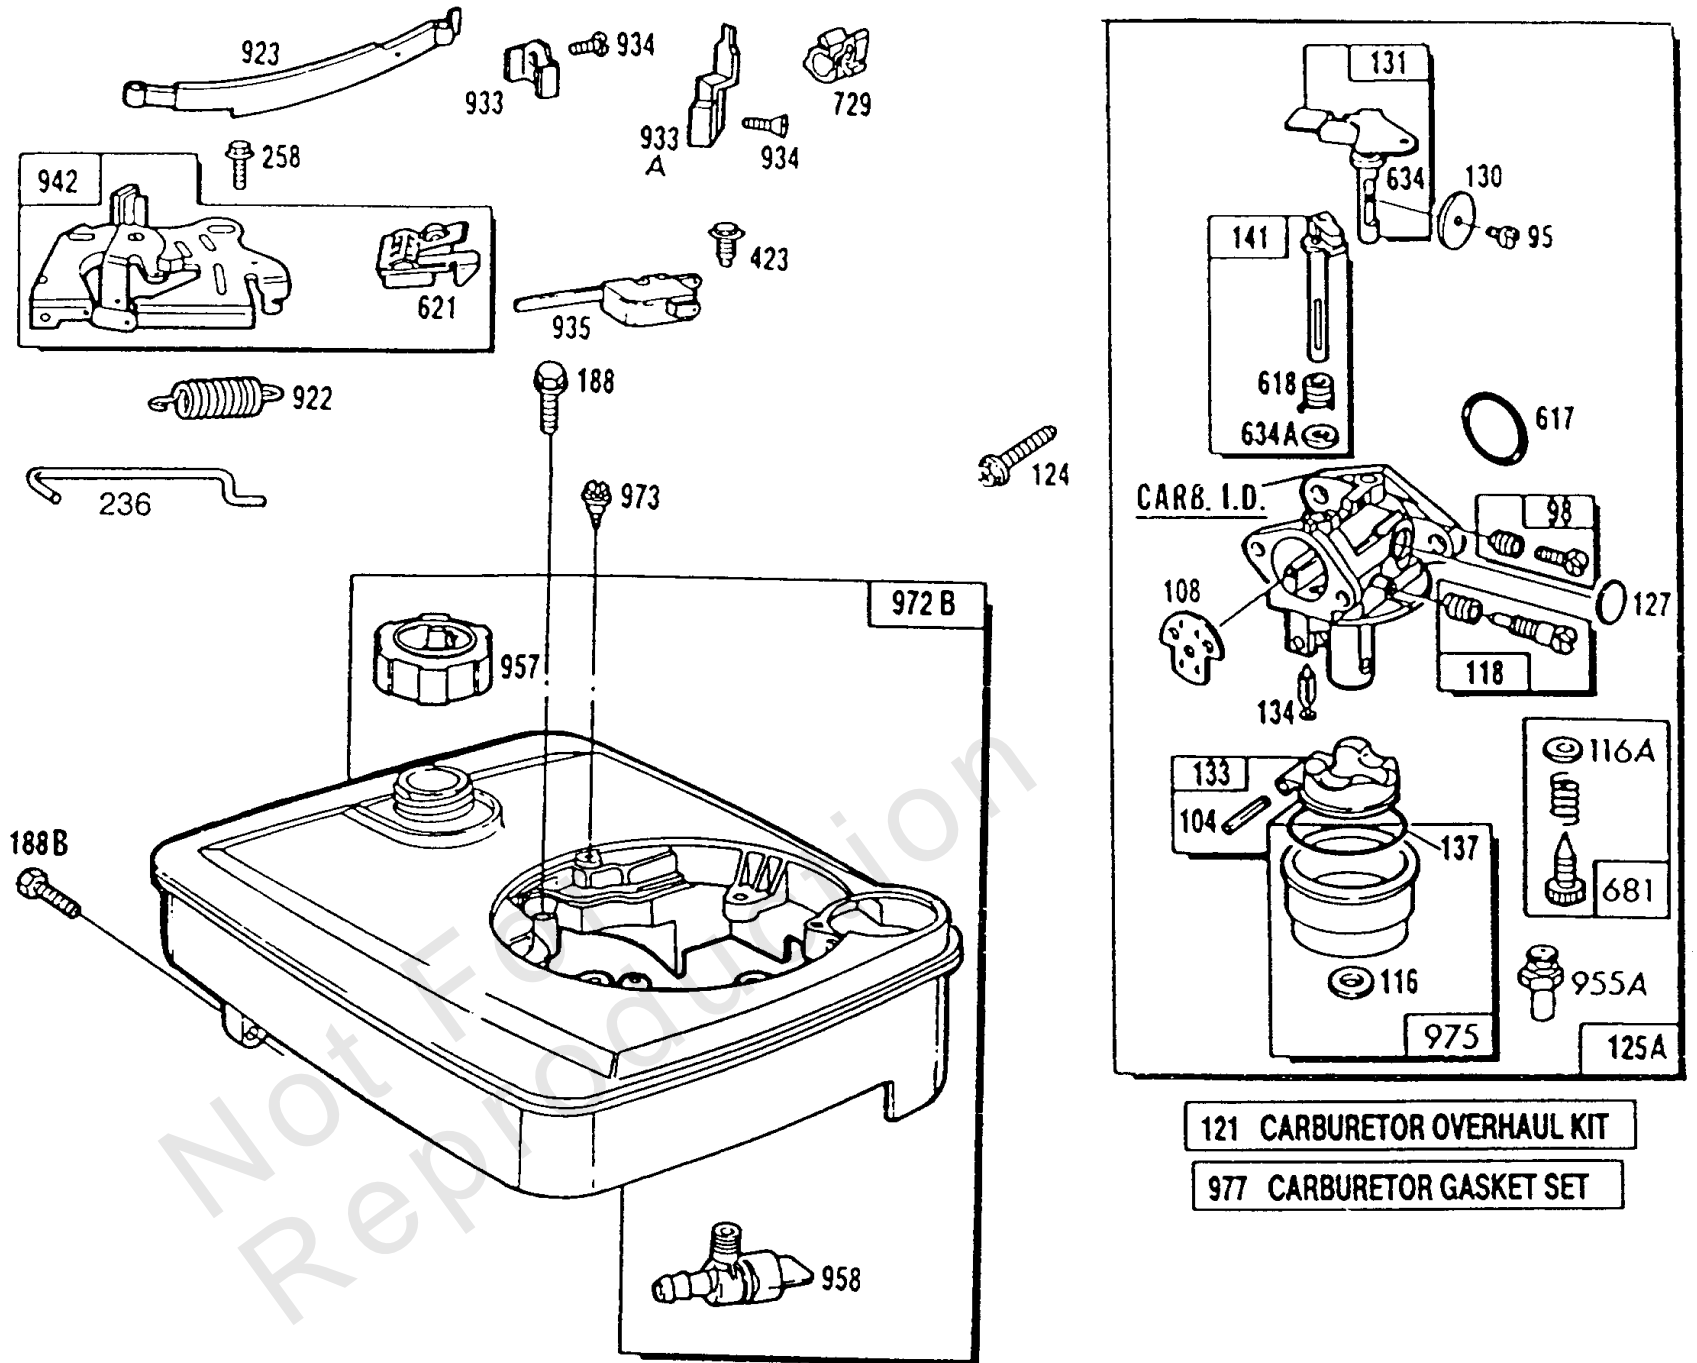

Carburetor, Fuel Tank, Brake

REF NO	PART NO	QTY	DESCRIPTION
617	270344		SEAL, O-Ring -(Intake Manifold) Included in Carburetor Overhaul Kit-See Ref 121. Included in Carburetor Gasket Set-Part No. 398183
618	262035		SPRING, Choke Return
621	396847		SWITCH, Stop
634	-----		No Nomenclature -Included in Carburetor Overhaul Kit-See Ref 121. Included in Carburetor Gasket Set-Part No. 398183
634A	-----		No Nomenclature -Included in Carburetor Overhaul Kit-See Ref 121. Included in Carburetor Gasket Set-Part No. 398183
642	223306		COVER, Air Cleaner
681	490549		KIT, Needle Valve
729	280470		CLIP, Wire
852	396397		CLEANER, Air
922	261647		SPRING, Governor -(Return)
923	394867		PIVOT, Band Brake
933A	223448		PIVOT, Band Brake
933	223278		SPACER -(Used on Engines Without Band Brake)
934	94037		SCREW
935	398758		SWITCH, Interlock -(12 Volt)
942	493248		BRACKET, Brake
955A	231534		RETAINER, Needle Valve
957	397974		CAP, Fuel Tank -(Plastic)
958	399517		VALVE, Fuel Shut Off -(Plastic)
959	399937		BRACKET, Fuel Tank
960	399938		BRACKET, Fuel Tank
961A	93847		SCREW -(Fuel Tank) (Tank)
961B	93980		SCREW -(Fuel Tank) (Tank)
961	93032		SCREW -(Fuel Tank) (Tank)
971A	94256		SCREW -(Air Cleaner)
973	94114		SCREW
975	398191		BOWL, Float
977	490937		SET, Carburetor Gasket -(Lms 11)