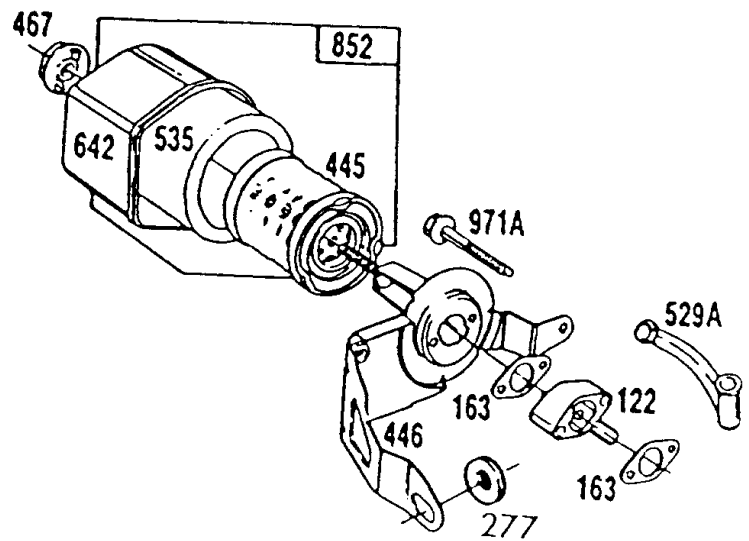

Carburetor, Fuel Tank, Brake

REF NO	PART NO	QTY	DESCRIPTION
617	270344		SEAL, O-Ring -(Intake Manifold) Included in Carburetor Overhaul Kit-See Ref 121. Included in Carburetor Gasket Set-Part No. 398183
618	262035		SPRING, Choke Return
621	396847		SWITCH, Stop
634	-----		No Nomenclature -Included in Carburetor Overhaul Kit-See Ref 121. Included in Carburetor Gasket Set-Part No. 398183
634A	-----		No Nomenclature -Included in Carburetor Overhaul Kit-See Ref 121. Included in Carburetor Gasket Set-Part No. 398183
642	223306		COVER, Air Cleaner
681	490549		KIT, Needle Valve
729	280470		CLIP, Wire
852	396397		CLEANER, Air
922	261647		SPRING, Governor -(Return)
923	394867		PIVOT, Band Brake
933A	223448		PIVOT, Band Brake
933	223278		SPACER -(Used on Engines Without Band Brake)
934	94037		SCREW
935	398758		SWITCH, Interlock -(12 Volt)
942	493248		BRACKET, Brake
955A	231534		RETAINER, Needle Valve
957	397974		CAP, Fuel Tank -(Plastic)
958	399517		VALVE, Fuel Shut Off -(Plastic)
959	399937		BRACKET, Fuel Tank
960	399938		BRACKET, Fuel Tank
961A	93847		SCREW -(Fuel Tank) (Tank)
961B	93980		SCREW -(Fuel Tank) (Tank)
961	93032		SCREW -(Fuel Tank) (Tank)
971A	94256		SCREW -(Air Cleaner)
973	94114		SCREW
975	398191		BOWL, Float
977	490937		SET, Carburetor Gasket -(Lms 11)