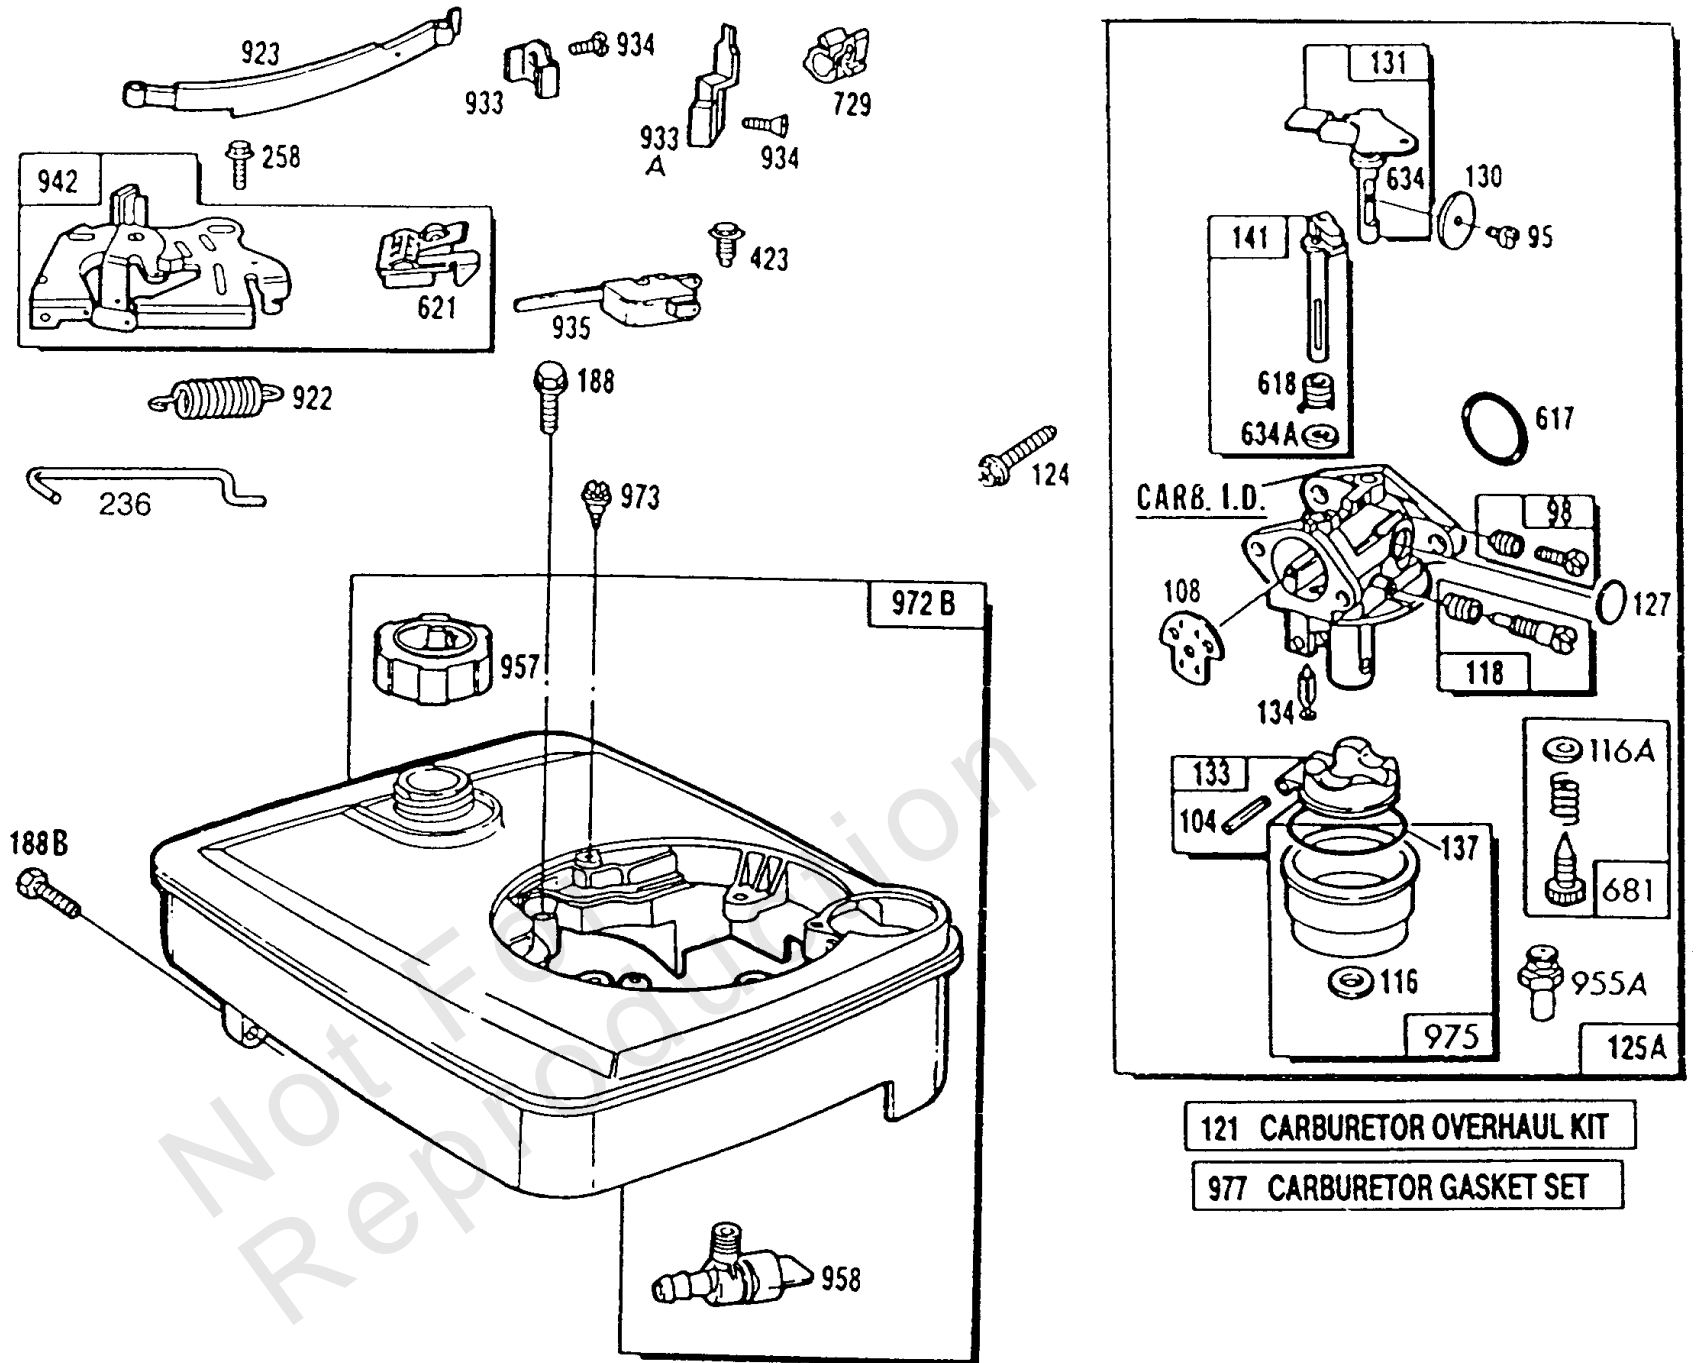

Carburetor, Fuel Tank, Brake

REF NO	PART NO	QTY	DESCRIPTION
95	94098		SCREW -(Throttle Valve)
98	398185		KIT-IDLE SPEED -(Idle Speed) (Lmt 26, 27, 28, 31)
104	231371		PIN, Float Hinge -Included in Carburetor Overhaul Kit-See Ref 121
108	223471		VALVE, Choke
116A	280756		SEAL, O-Ring -(Available In Kit Only) Included in Carburetor Overhaul Kit-See Ref 121
116	-----		No Nomenclature -Included in Carburetor Overhaul Kit-See Ref 121. Included in Carburetor Gasket Set-Part No. 398183
118	398157		VALVE, Needle -(Lms 1,2) See Carburetor Illustration For Location of LMS I.D. Number
118	398670		KIT, Idle Mixture -(Lms 3,4,5,7,10) Included in Carburetor Overhaul Kit-See Ref 121
118	492945		KIT, Idle Mixture -(Lms 11,12,m26) Included in Carburetor Overhaul Kit-See Ref 121
121	398158		KIT, Carburetor Overhaul -(Lms 1,2)
121	398669		KIT, Carburetor Overhaul -(Lms 3,4)
121	490931		KIT, Carburetor Overhaul -(Lms 5,7,10) See Carburetor Illustration For Location of LMS I.D. Number
121	492495		KIT, Carburetor Overhaul -(Lms 11,12,13,14,15,m26)
122	280753		SPACER, Air Cleaner
124	94525		SCREW
125A	491002		CARBURETOR -(Adjustable Needle Valve)
127	-----		No Nomenclature -Included in Carburetor Overhaul Kit-See Ref 121
130	223470		VALVE, Throttle
131	398673		SHAFT, Throttle
133	398187		FLOAT-CARBURETOR
134	398188		KIT-NEEDLE/SEAT -Included in Carburetor Overhaul Kit-See Ref 121
137	-----		No Nomenclature -Included in Carburetor Overhaul Kit-See Ref 121. Included in Carburetor Gasket Set-Part No. 398183
141	398186		SHAFT, Choke
163	271840		GASKET, Air Cleaner
188B	399918		SCREW -(Fuel Tank)
188	398540		SCREW -(Control Bracket)
236	262461		LINK, Lockout
258	94018		SCREW
277	22776		WASHER
423	93758		SCREW -(Rotating Screen)
445	396424		FILTER, Pre Cleaner
446	399940		BASE, Air Cleaner
467	212706		KNOB, Choke Shaft
529A	280701		GROMMET -(Breather)
535	271466		FILTER, Pre Cleaner