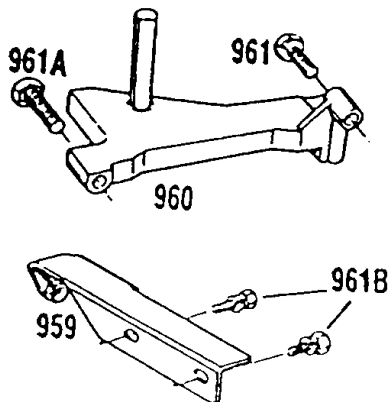

Carburetor, Fuel Tank, Brake

REF NO	PART NO	QTY	DESCRIPTION
617	270344		SEAL, O-Ring -(Intake Manifold) Included in Carburetor Overhaul Kit-See Ref 121. Included in Carburetor Gasket Set-Part No. 398183
618	262035		SPRING, Choke Return
621	396847		SWITCH, Stop
634	-----		No Nomenclature -Included in Carburetor Overhaul Kit-See Ref 121. Included in Carburetor Gasket Set-Part No. 398183
634A	-----		No Nomenclature -Included in Carburetor Overhaul Kit-See Ref 121. Included in Carburetor Gasket Set-Part No. 398183
642	223306		COVER, Air Cleaner
681	490549		KIT, Needle Valve
729	280470		CLIP, Wire
852	396397		CLEANER, Air
922	261647		SPRING, Governor -(Return)
923	394867		PIVOT, Band Brake
933A	223448		PIVOT, Band Brake
933	223278		SPACER -(Used on Engines Without Band Brake)
934	94037		SCREW
935	398758		SWITCH, Interlock -(12 Volt)
942	493248		BRACKET, Brake
955A	231534		RETAINER, Needle Valve
957	397974		CAP, Fuel Tank -(Plastic)
958	399517		VALVE, Fuel Shut Off -(Plastic)
959	399937		BRACKET, Fuel Tank
960	399938		BRACKET, Fuel Tank
961A	93847		SCREW -(Fuel Tank) (Tank)
961B	93980		SCREW -(Fuel Tank) (Tank)
961	93032		SCREW -(Fuel Tank) (Tank)
971A	94256		SCREW -(Air Cleaner)
973	94114		SCREW
975	398191		BOWL, Float
977	490937		SET, Carburetor Gasket -(Lms 11)