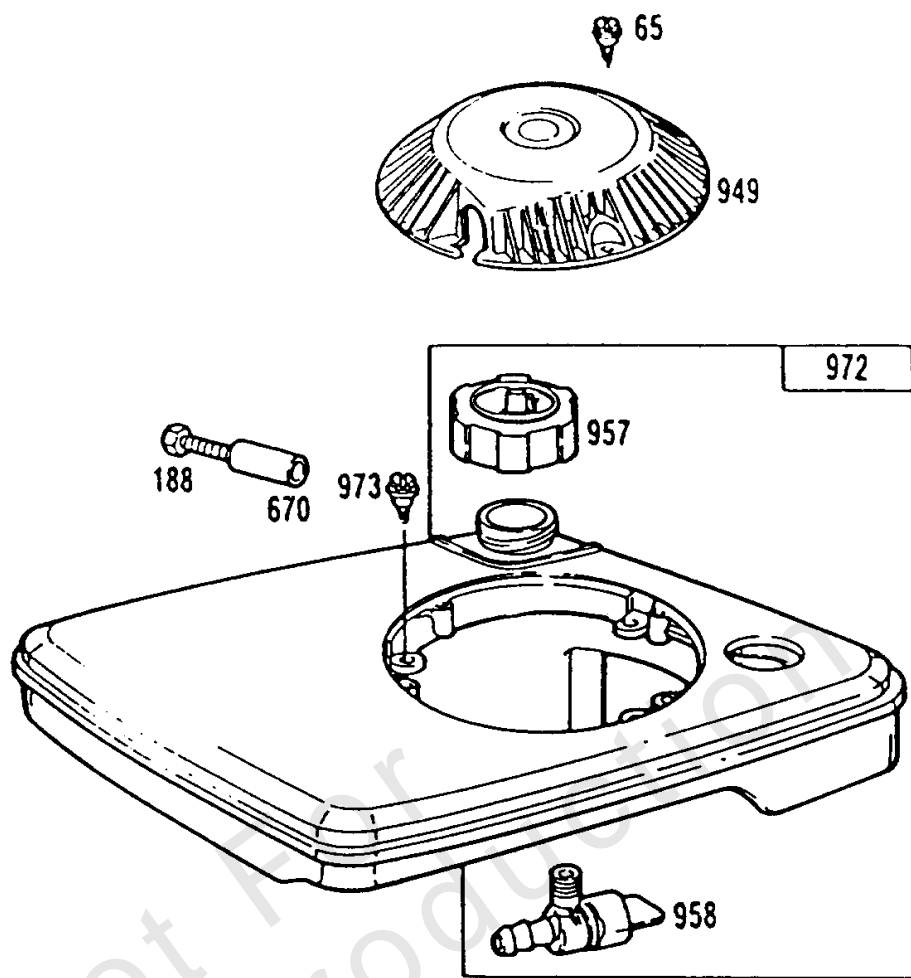

REF. 972

FUEL TANKS FOR ENGINES WITH REWIND START ONLY.

COLOR	BLACK	GREY	AMER. RED(I/C)	SUN YELLOW
PART NO.	490622	490808	490806	490804