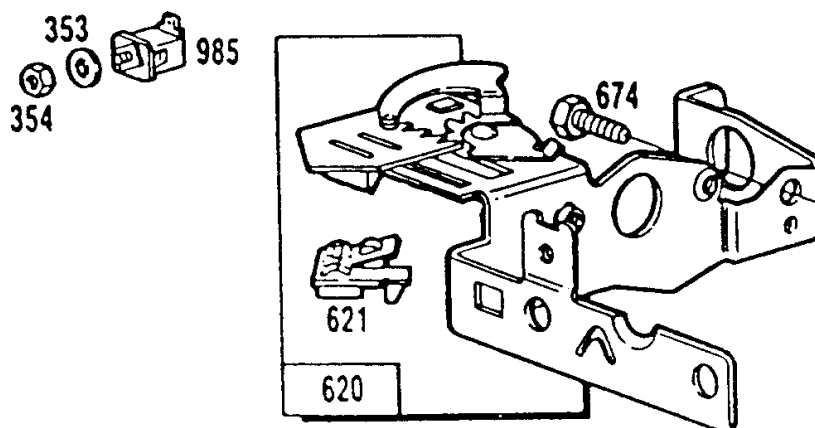

REF. 972

FUEL TANKS FOR ENGINES WITH REWIND START ONLY.

COLOR	BLACK	GREY	AMER. RED(I/C)	SUN YELLOW
PART NO.	490622	490808	490806	490804