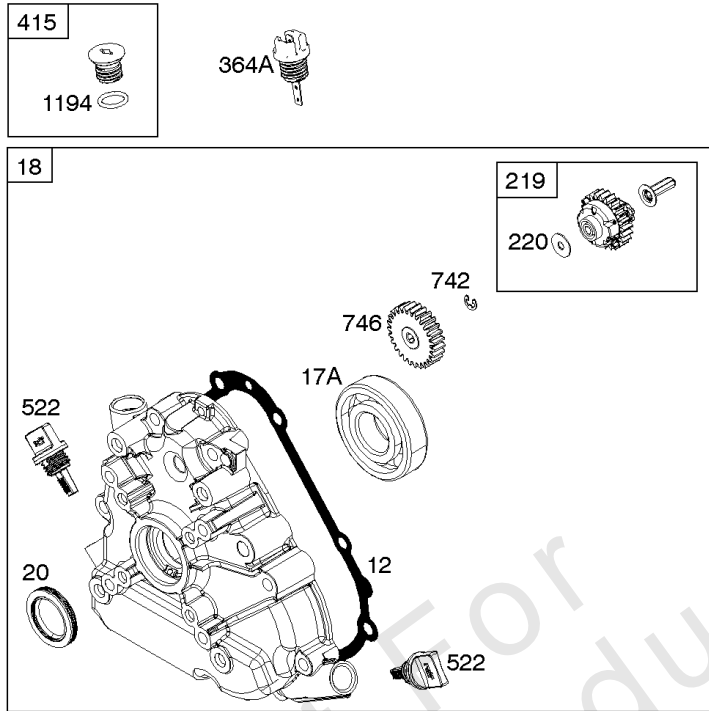

1036 EMISSIONS LABEL

1058 OPERATOR'S MANUAL

1319 WARNING LABEL

1319A WARNING LABEL

Camshaft, Crankcase Cover, Crankshaft, Cylinder, Lubrication, Operator's Manual, Piston/

REF NO	PART NO	QTY	DESCRIPTION
1	799046		CYLINDER ASSEMBLY
3	798991		SEAL, Oil -(Magneto Side)
12	798807		GASKET, Crankcase
15	691686		PLUG-OIL DRAIN
16	796957		CRANKSHAFT
17	798993		BEARING, Ball
17A	798995		BEARING, Ball
18	799084		COVER, Crankcase
20	798991		SEAL, Oil -(PTO Side)
22	798955		SCREW -(Crankcase Cover/Sump)
24	222698S		KEY, Flywheel
25	792117		PISTON ASSEMBLY -(Standard)
25	792144		PISTON ASSEMBLY -(.020 Oversize)
26	792073		SET, Ring -(.020" Oversize)
26	792026		SET, Ring -(Standard)
27	690975		LOCK, Piston Pin
28	696581		PIN, Piston -(Standard)
29	694691		ROD, Connecting
30	694692		DIPPER, Connecting Rod
32	690976		SCREW -(Connecting Rod)
46	795697		CAMSHAFT
170	794833		STUD -(Crankcase Cover/Sump)
219	693578		GEAR, Governor
220	691724		WASHER -(Governor Gear)
306	798992		SHIELD, Cylinder
307	794822		SCREW -(Cylinder Shield)
364A	699947		TERMINAL, Oil Plug
377	690979		KEY, Woodruff -Used After Code Date 11103100
377	798972		KEY, Woodruff -Used Before Code Date 11110100
415	691363		PLUG
522	798503		PLUG, Dipstick/Fill
529	791822		GROMMET
552	694674		BUSHING, Governor Crank
598	799332		SHIM, End Play -(Crankshaft or Camshaft Bearing)
718	690959		PIN, Locating -(Cylinder Head)
718A	695178		PIN, Locating -(Head)
741	691288		GEAR, Timing
742	692564		RETAINER, E Ring
746	694679		GEAR, Idler

1036 EMISSIONS LABEL

1058 OPERATOR'S MANUAL

1319 WARNING LABEL

1319A WARNING LABEL

Camshaft, Crankcase Cover, Crankshaft, Cylinder, Lubrication, Operator's Manual, Piston/

REF NO	PART NO	QTY	DESCRIPTION
1036	-----		LABEL, Emissions -(Available From A Briggs & Stratton Authorized Dealer)
1058	279770TRI		MANUAL, Operator's
1058	279770WST		MANUAL, Operator's
1058	279770EST		MANUAL, Operator's
1194	691876		SEAL, O-Ring -(Plug)
1319	794467		LABEL, Warning
1319A	797669		LABEL, Warning