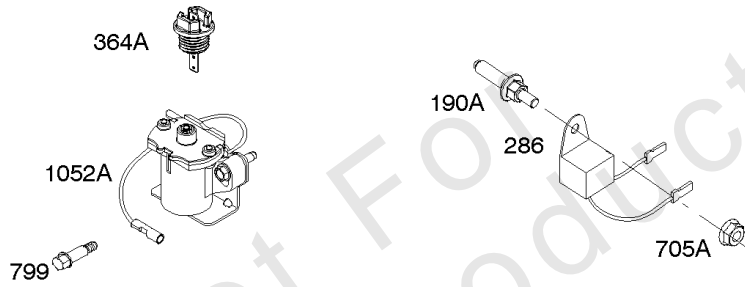

Controls, Fuel Supply, Governor Spring

REF NO	PART NO	QTY	DESCRIPTION
792	798550		BRACKET, Fixed Speed
843	695588		SLEEVE, Lever
957	799324		CAP, Fuel Tank -(Carbon In Cap)
972	799986		TANK, Fuel -(Plastic)

Not For Reproduction

Cylinder Head, Gasket Set - Engine, Gasket Set - Valve

REF NO	PART NO	QTY	DESCRIPTION
3	798991		SEAL, Oil -(Magneto Side)
5	799858		HEAD, Cylinder
7	694872		GASKET, Cylinder Head
12	798807		GASKET, Crankcase
13	794829		SCREW -(Cylinder Head)
20	798991		SEAL, Oil -(PTO Side)
33	697576		VALVE, Exhaust
34	792200		VALVE, Intake
35	694865		SPRING, Valve -(Intake)
36	694865		SPRING, Valve -(Exhaust)
42	499586		KEEPER, Valve
45	690977		TAPPET, Valve
51	590396		GASKET, Intake
163	798962		GASKET, Air Cleaner
176	798965		SEAL, O-Ring -(Air Cleaner Base)
192	690083		ADJUSTER, Rocker Arm
337	691043		PLUG, Spark
337	491055S		PLUG, Spark
337	84007216		PLUG, SPARK -(China Only)
358	798800		GASKET SET, Engine
383	19576S		WRENCH, Spark Plug
623	799051		SEAL, O-Ring -(Carburetor Spacer)
635	691909		BOOT, Spark Plug
725	590347		SHIELD, Heat
728	699481		SCREW -(Heat Shield)
798	697890		SCREW -(Rocker Arm)
868	690968		SEAL, Valve
883	695398		GASKET, Exhaust
914	794827		SCREW -(Rocker Cover)
1022	690971		GASKET, Rocker Cover
1023	697691		COVER, Rocker
1026	592673		ROD, Push
1029	690972		ARM, Rocker
1095	798801		GASKET SET, Valve
1100	791959		PIVOT, Rocker Arm