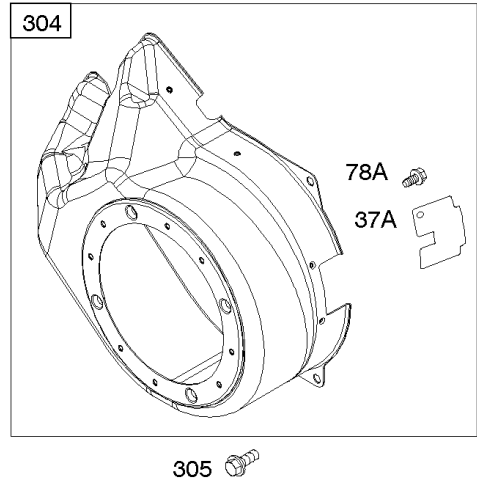

Not For Reproduction

Blower Housing/Shrouds, Flywheel, Rewind Starter

REF NO	PART NO	QTY	DESCRIPTION
23	594740		FLYWHEEL
37	795715		GUARD, Flywheel -(Snap-on)
37A	699047		GUARD, Flywheel -Used Before Code Date 12080600
37C	591544		GUARD, Flywheel -Used After Code Date 12080500
58	66574		ROPE, Starter -(Cut To Required Length)
60	490652		GRIP-STARTER ROPE
65	699228		SCREW -(Rewind Starter)
78A	699205		SCREW -(Flywheel Guard) -Used Before Code Date 12080600
78B	795026		SCREW -(Flywheel Guard) -Used After Code Date 12080500
304	798994		HOUSING, Blower
305	699481		SCREW -(Blower Housing)
332	794824		NUT -(Flywheel)
363	19203		PULLER, Flywheel
455	794867		CUP, Flywheel
608	798825		STARTER, Rewind
727A	697465		COVER, Starter Drive
732	699200		SCREW -(Starter Drive Cover)
1005	794815		FAN, Flywheel
1070	794821		SCREW -(Flywheel Fan)