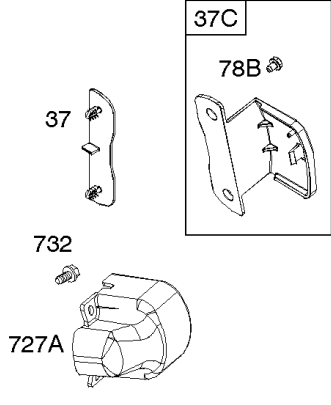

Not For Reproduction

Blower Housing/Shrouds, Flywheel, Rewind Starter

REF NO	PART NO	QTY	DESCRIPTION
23	594740		FLYWHEEL
37	795715		GUARD, Flywheel -(Snap-on)
37A	699047		GUARD, Flywheel -Used Before Code Date 12080600
37C	591544		GUARD, Flywheel -Used After Code Date 12080500
58	66574		ROPE, Starter -(Cut To Required Length)
60	490652		GRIP-STARTER ROPE
65	699228		SCREW -(Rewind Starter)
78A	699205		SCREW -(Flywheel Guard) -Used Before Code Date 12080600
78B	795026		SCREW -(Flywheel Guard) -Used After Code Date 12080500
304	798994		HOUSING, Blower
305	699481		SCREW -(Blower Housing)
332	794824		NUT -(Flywheel)
363	19203		PULLER, Flywheel
455	794867		CUP, Flywheel
608	798825		STARTER, Rewind
727A	697465		COVER, Starter Drive
732	699200		SCREW -(Starter Drive Cover)
1005	794815		FAN, Flywheel
1070	794821		SCREW -(Flywheel Fan)