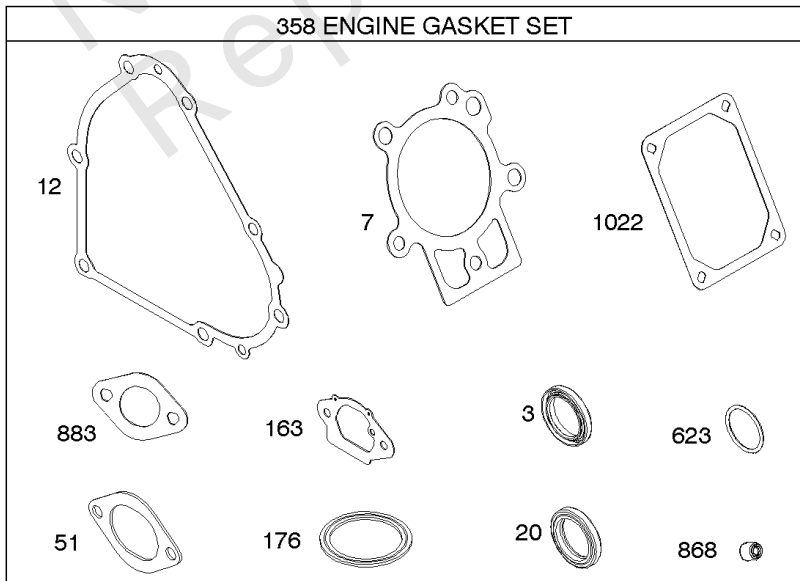

Cylinder Head, Gasket Set - Engine, Gasket Set - Valve

REF NO	PART NO	QTY	DESCRIPTION
3	798991		SEAL, Oil -(Magneto Side)
5	799858		HEAD, Cylinder
7	694872		GASKET, Cylinder Head
12	798807		GASKET, Crankcase
13	794829		SCREW -(Cylinder Head)
20	798991		SEAL, Oil -(PTO Side)
33	697576		VALVE, Exhaust
34	792200		VALVE, Intake
35	694865		SPRING, Valve -(Intake)
36	694865		SPRING, Valve -(Exhaust)
42	499586		KEEPER, Valve
45	690977		TAPPET, Valve
51	590396		GASKET, Intake
163	798962		GASKET, Air Cleaner
176	798965		SEAL, O-Ring -(Air Cleaner Base)
192	690083		ADJUSTER, Rocker Arm
337	691043		PLUG, Spark
337	491055S		PLUG, Spark
337	84007216		PLUG, SPARK -(China Only)
358	798800		GASKET SET, Engine
383	19576S		WRENCH, Spark Plug
623	799051		SEAL, O-Ring -(Carburetor Spacer)
635	691909		BOOT, Spark Plug
725	590347		SHIELD, Heat
728	699481		SCREW -(Heat Shield)
798	697890		SCREW -(Rocker Arm)
868	690968		SEAL, Valve
883	695398		GASKET, Exhaust
914	794827		SCREW -(Rocker Cover)
1022	690971		GASKET, Rocker Cover
1023	697691		COVER, Rocker
1026	592673		ROD, Push
1029	690972		ARM, Rocker
1095	798801		GASKET SET, Valve
1100	791959		PIVOT, Rocker Arm