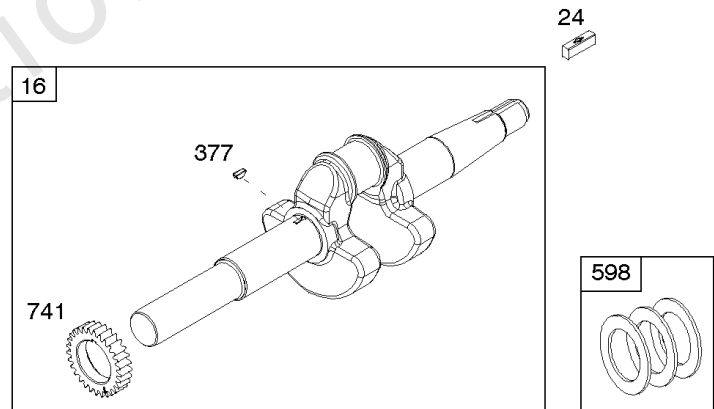

1036 EMISSIONS LABEL

1058 OPERATOR'S MANUAL

1319 WARNING LABEL

1319A WARNING LABEL

Camshaft, Crankcase Cover, Crankshaft, Cylinder, Lubrication, Operator's Manual, Piston/

REF NO	PART NO	QTY	DESCRIPTION
1	799046		CYLINDER ASSEMBLY
3	798991		SEAL, Oil -(Magneto Side)
12	798807		GASKET, Crankcase
15	691686		PLUG-OIL DRAIN
16	796957		CRANKSHAFT
17	798993		BEARING, Ball
17A	798995		BEARING, Ball
18	799084		COVER, Crankcase
20	798991		SEAL, Oil -(PTO Side)
22	798955		SCREW -(Crankcase Cover/Sump)
24	222698S		KEY, Flywheel
25	792117		PISTON ASSEMBLY -(Standard)
25	792144		PISTON ASSEMBLY -(.020 Oversize)
26	792073		SET, Ring -(.020" Oversize)
26	792026		SET, Ring -(Standard)
27	690975		LOCK, Piston Pin
28	696581		PIN, Piston -(Standard)
29	694691		ROD, Connecting
30	694692		DIPPER, Connecting Rod
32	690976		SCREW -(Connecting Rod)
46	795697		CAMSHAFT
170	794833		STUD -(Crankcase Cover/Sump)
219	693578		GEAR, Governor
220	691724		WASHER -(Governor Gear)
306	798992		SHIELD, Cylinder
307	794822		SCREW -(Cylinder Shield)
364A	699947		TERMINAL, Oil Plug
377	690979		KEY, Woodruff -Used After Code Date 11103100
377	798972		KEY, Woodruff -Used Before Code Date 11110100
415	691363		PLUG
522	798503		PLUG, Dipstick/Fill
529	791822		GROMMET
552	694674		BUSHING, Governor Crank
598	799332		SHIM, End Play -(Crankshaft or Camshaft Bearing)
718	690959		PIN, Locating -(Cylinder Head)
718A	695178		PIN, Locating -(Head)
741	691288		GEAR, Timing
742	692564		RETAINER, E Ring
746	694679		GEAR, Idler