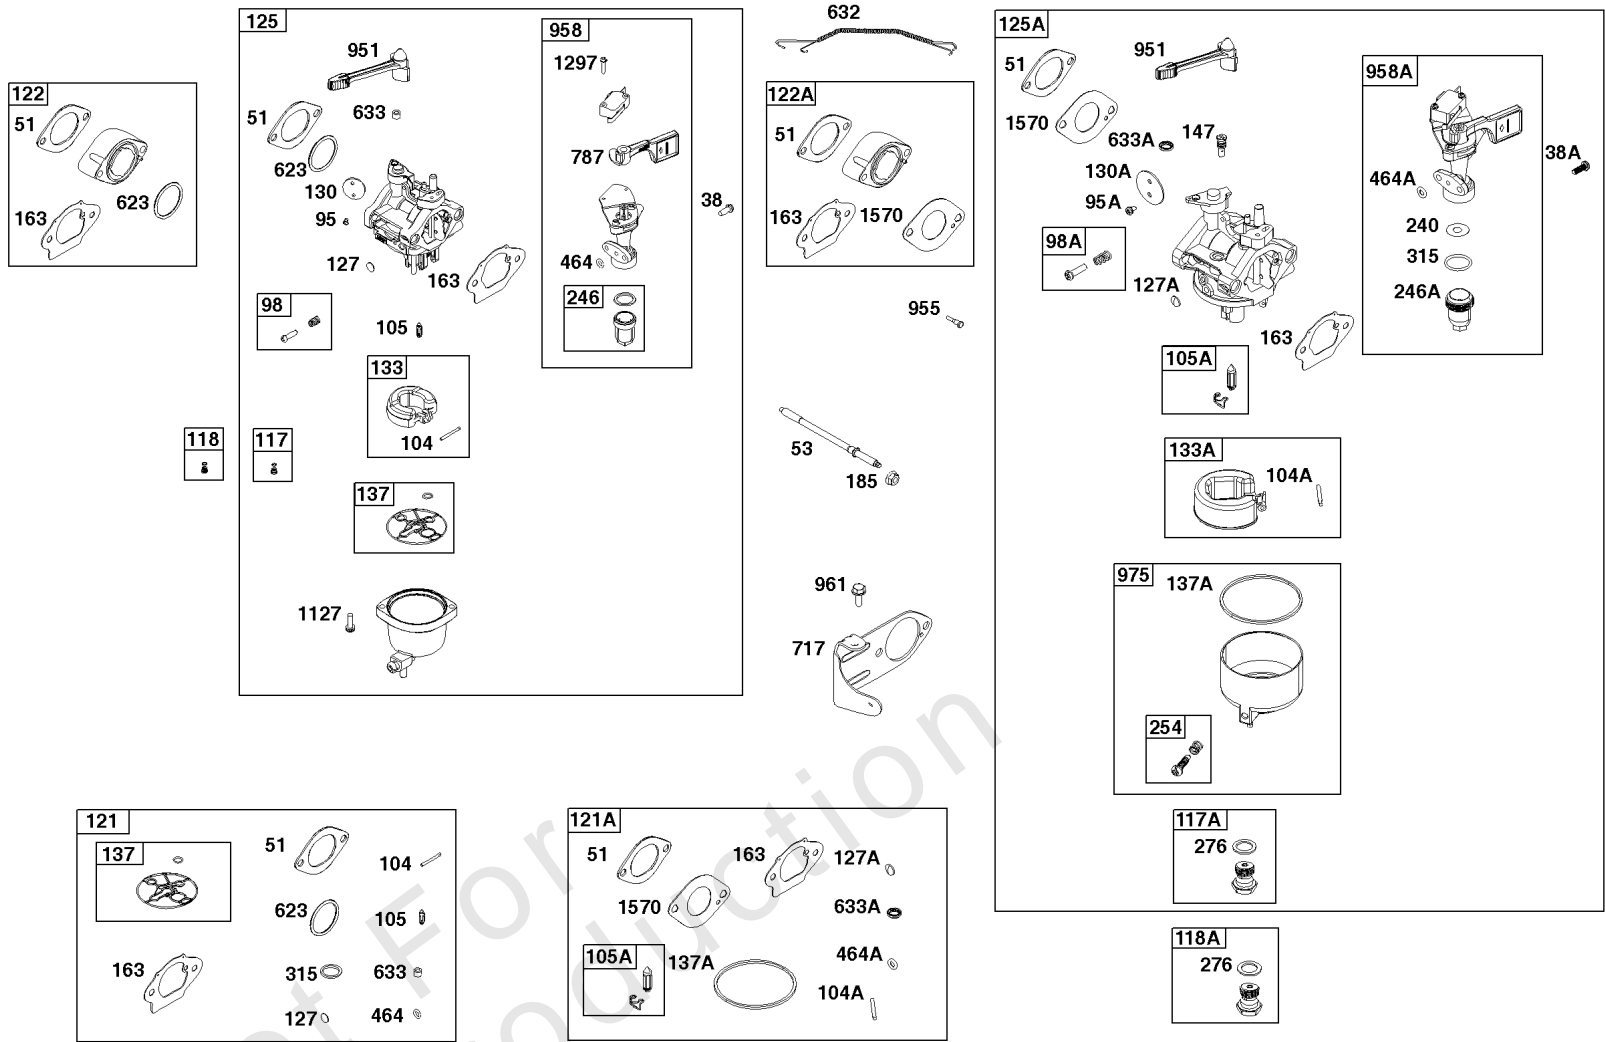

Carburetor Group

REF NO	PART NO	QTY	DESCRIPTION
133	694914	1	FLOAT, Carburetor -Used Before Code Date 18112600
133A	84004490	1	FLOAT, Carburetor -Used After Code Date 18112500
137	799991	1	GASKET, Float Bowl -Used Before Code Date 18112600
137A	84004205	1	GASKET, Float Bowl -Used After Code Date 18112500
147	594872	1	JET, Pilot -Used After Code Date 18112500
163	798962	1	GASKET, Air Cleaner
185	794838	2	NUT -(Air Cleaner Base)
240	597039	1	FILTER, Fuel -Used After Code Date 18112500
246	595153	1	BOWL-FUEL VALVE-STRAINER -Used Before Code Date 18112600
246A	597043	1	BOWL, Fuel Filter -Used After Code Date 18112500
254	595322	1	DRAIN, Carburetor Bowl -Used After Code Date 18112500
276	84004488	1	WASHER, Sealing -Used After Code Date 18112500
315	597735	1	GASKET, Fuel Bowl -(Fuel Filter Bowl) -Used After Code Date 18112500
464	698550	1	SEAL, O-Ring -(Fuel Shut-off Valve) -Used Before Code Date 18112600
464A	595320	1	SEAL, O-Ring -(Fuel Shut-off Valve) -Used After Code Date 18112500
623	799051	1	SEAL, O-Ring -(Carburetor Spacer) -Used Before Code Date 18112600
632	-----	1	SPRING/LINK, Mechanical Governor -(Part information located in Controls Group.)
633	690722	1	SEAL, Choke/Throttle Shaft -Used Before Code Date 18112600
633A	84004398	1	SEAL, Choke/Throttle Shaft -Used After Code Date 18112500
717	798989	1	BRACKET, Air Cleaner -Used Before Code Date 18112600
717A	84004868	1	BRACKET, Air Cleaner -Used After Code Date 18112500
787	798635	1	ARM, Lever -Used Before Code Date 18112600
951	798528	1	LEVER, Choke
955	595329	1	PLUG, Carburetor -Used After Code Date 18112500
958	799073	1	VALVE, Fuel Shut Off -Used Before Code Date 18112600
958A	84004839	1	VALVE, Fuel Shut Off -Used After Code Date 18112500
961	699691	1	SCREW -(Air Cleaner Bracket)
975	84004204	1	BOWL, Float -Used After Code Date 18112500
1127	695407	2	SCREW -Used Before Code Date 18112600