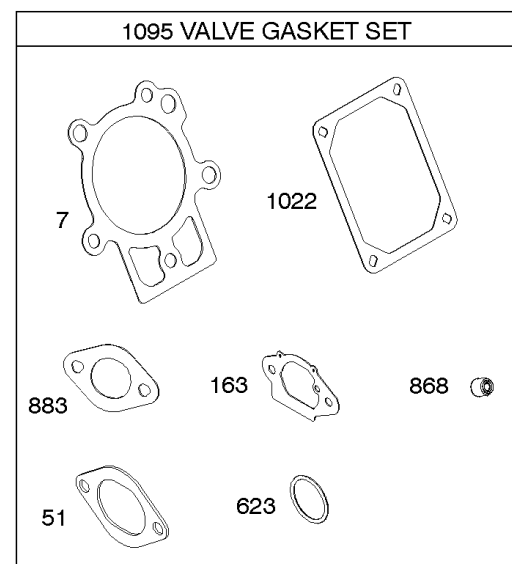

Cylinder Head, Gasket Set - Engine, Gasket Set - Valve

REF NO	PART NO	QTY	DESCRIPTION
3	798991		SEAL, Oil -(Magneto Side)
5	799858		HEAD, Cylinder
7	694872		GASKET, Cylinder Head
12	798807		GASKET, Crankcase
13	794829		SCREW -(Cylinder Head)
20	798991		SEAL, Oil -(PTO Side)
33	697576		VALVE, Exhaust
34	792200		VALVE, Intake
35	694865		SPRING, Valve -(Intake)
36	694865		SPRING, Valve -(Exhaust)
42	499586		KEEPER, Valve
45	690977		TAPPET, Valve
51	590396		GASKET, Intake
163	798962		GASKET, Air Cleaner
176	798965		SEAL, O-Ring -(Air Cleaner Base)
192	690083		ADJUSTER, Rocker Arm
337	691043		PLUG, Spark
337	491055S		PLUG, Spark
337	84007216		PLUG, SPARK -(China Only)
358	798800		GASKET SET, Engine
383	19576S		WRENCH, Spark Plug
623	799051		SEAL, O-Ring -(Carburetor Spacer)
635	691909		BOOT, Spark Plug
725	590347		SHIELD, Heat
728	699481		SCREW -(Heat Shield)
798	697890		SCREW -(Rocker Arm)
868	690968		SEAL, Valve
883	695398		GASKET, Exhaust
914	794827		SCREW -(Rocker Cover)
1022	690971		GASKET, Rocker Cover
1023	697691		COVER, Rocker
1026	592673		ROD, Push
1029	690972		ARM, Rocker
1095	798801		GASKET SET, Valve
1100	791959		PIVOT, Rocker Arm