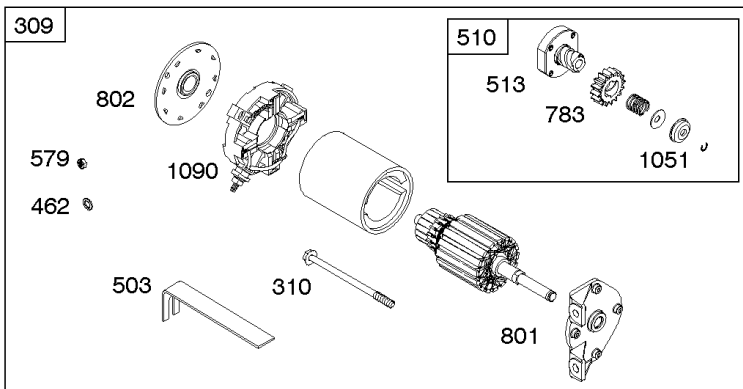

Controls, Fuel Supply, Governor Spring

REF NO	PART NO	QTY	DESCRIPTION
792	798550		BRACKET, Fixed Speed
843	695588		SLEEVE, Lever
957	799324		CAP, Fuel Tank -(Carbon In Cap)
972	799986		TANK, Fuel -(Plastic)

Not For Reproduction

Cylinder Head, Gasket Set - Engine, Gasket Set - Valve

REF NO	PART NO	QTY	DESCRIPTION
3	798991		SEAL, Oil -(Magneto Side)
5	799858		HEAD, Cylinder
7	694872		GASKET, Cylinder Head
12	798807		GASKET, Crankcase
13	794829		SCREW -(Cylinder Head)
20	798991		SEAL, Oil -(PTO Side)
33	697576		VALVE, Exhaust
34	792200		VALVE, Intake
35	694865		SPRING, Valve -(Intake)
36	694865		SPRING, Valve -(Exhaust)
42	499586		KEEPER, Valve
45	690977		TAPPET, Valve
51	590396		GASKET, Intake
163	798962		GASKET, Air Cleaner
176	798965		SEAL, O-Ring -(Air Cleaner Base)
192	690083		ADJUSTER, Rocker Arm
337	691043		PLUG, Spark
337	491055S		PLUG, Spark
337	84007216		PLUG, SPARK -(China Only)
358	798800		GASKET SET, Engine
383	19576S		WRENCH, Spark Plug
623	799051		SEAL, O-Ring -(Carburetor Spacer)
635	691909		BOOT, Spark Plug
725	590347		SHIELD, Heat
728	699481		SCREW -(Heat Shield)
798	697890		SCREW -(Rocker Arm)
868	690968		SEAL, Valve
883	695398		GASKET, Exhaust
914	794827		SCREW -(Rocker Cover)
1022	690971		GASKET, Rocker Cover
1023	697691		COVER, Rocker
1026	592673		ROD, Push
1029	690972		ARM, Rocker
1095	798801		GASKET SET, Valve
1100	791959		PIVOT, Rocker Arm