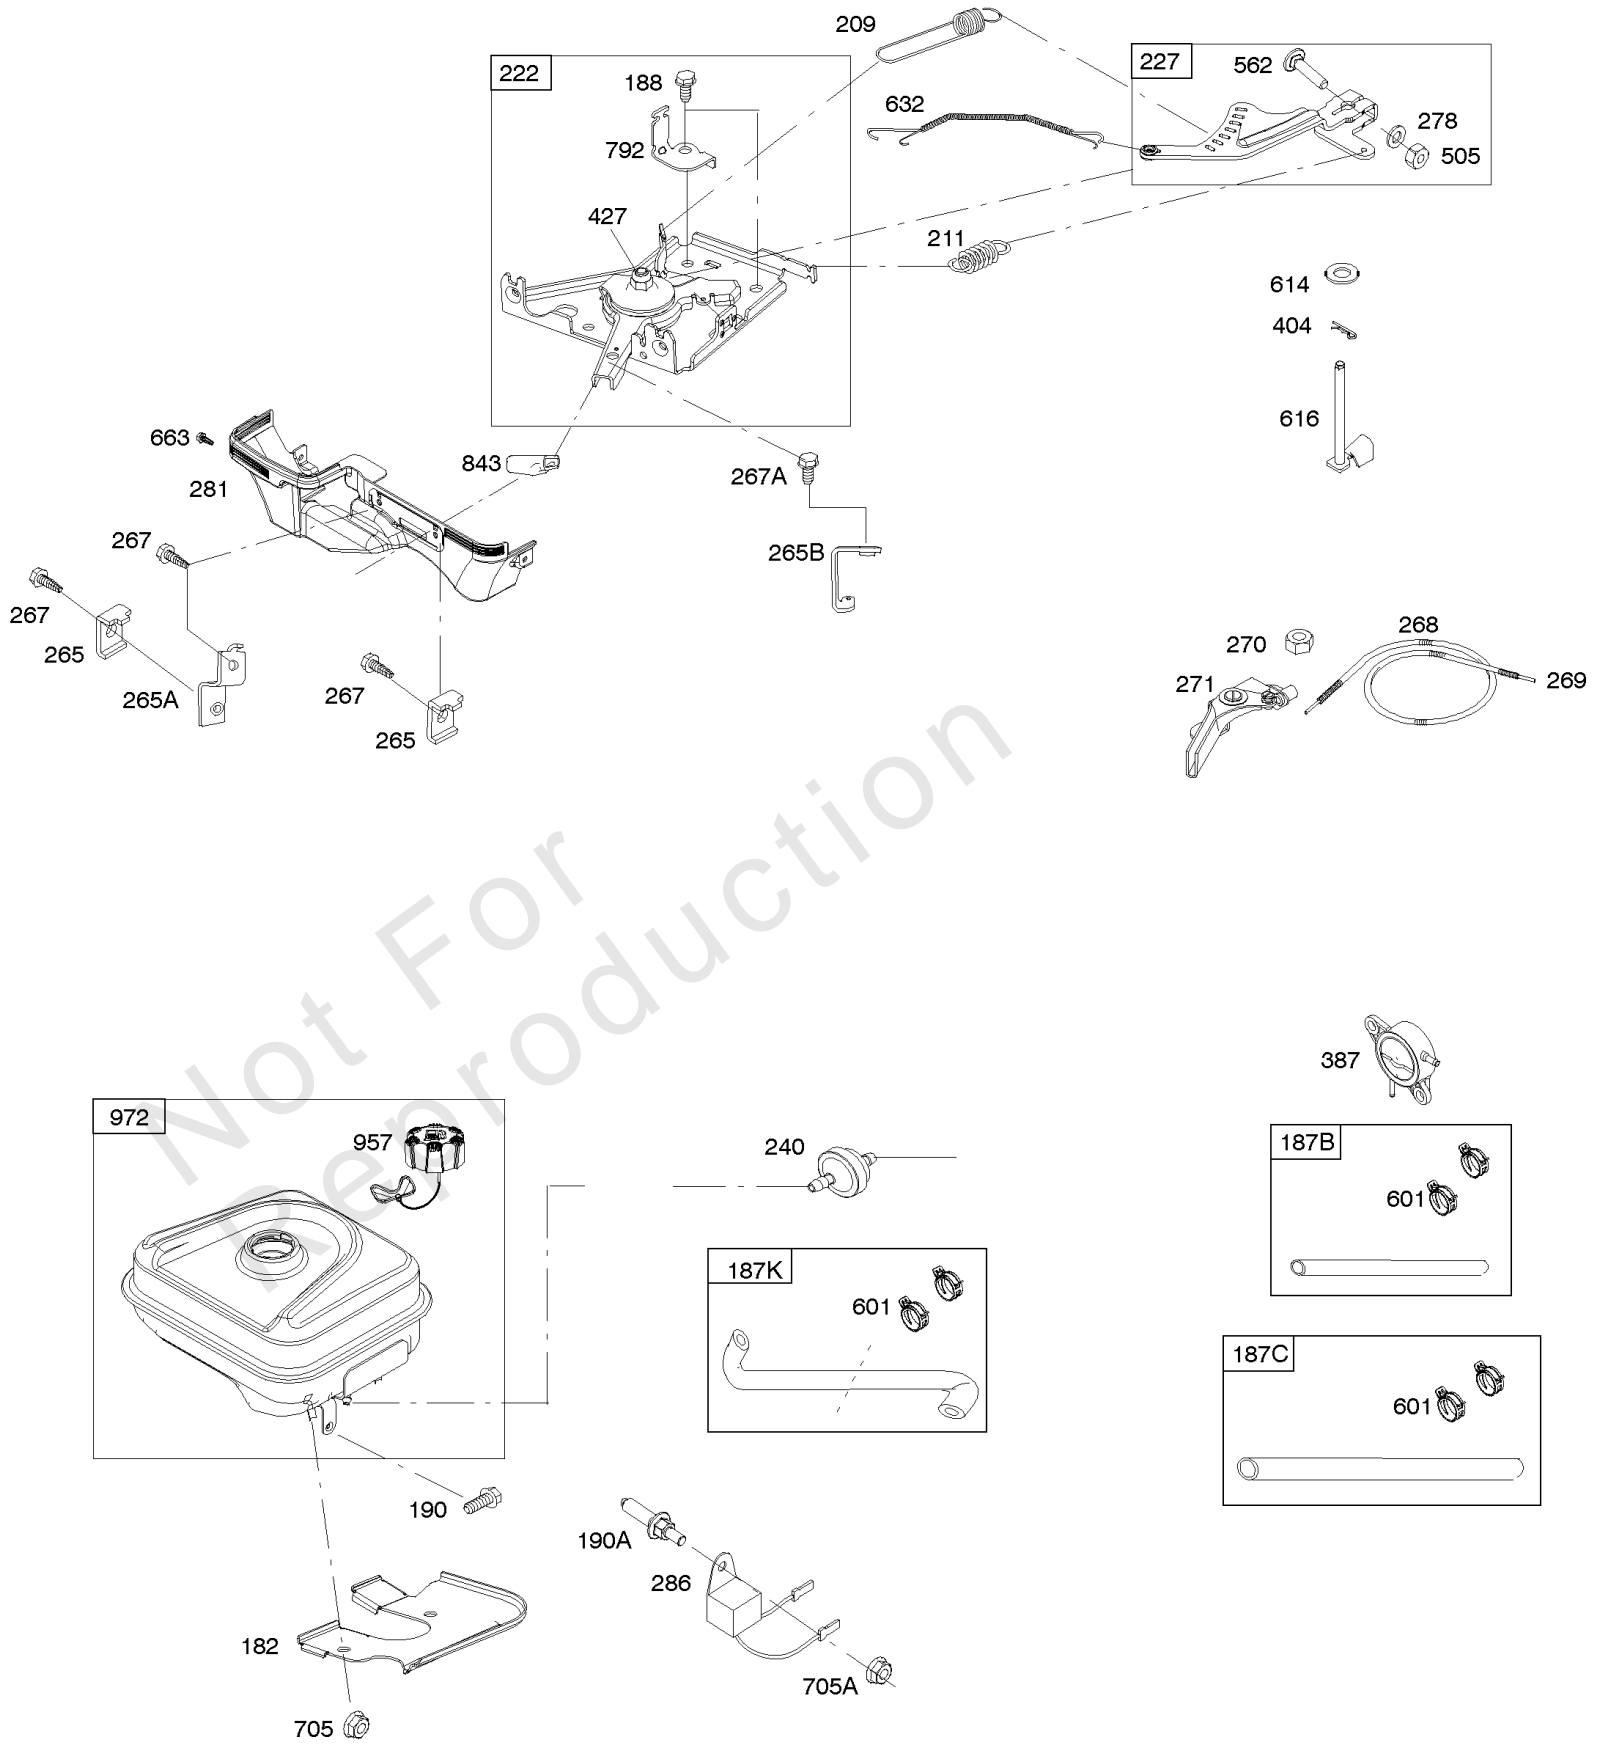

Controls, Fuel Supply, Governor Spring

REF NO	PART NO	QTY	DESCRIPTION
182	799735		BRACKET, Fuel Tank
187B	791766		LINE, Fuel -(Cut To Required Length)
187C	791745		LINE, Fuel -(Cut To Required Length)
187K	799059		LINE, Fuel -(12 Long. Formed Hose)
188	699479		SCREW -(Control Bracket)
190	798496		SCREW -(Fuel Tank)
190A	799725		SCREW -(Fuel Tank) (Used with Oil Sensor Module)
209	799723		SPRING, Governor
211	798960		SPRING, Governed Idle
222	798478		BRACKET, Control
227	799049		LEVER, Governor Control
240	394358S		FILTER, Fuel
265	691024		CLAMP, Casing
265A	591740		CLAMP, Casing
265B	591741		CLAMP, Casing
267	699492		SCREW -(Casing Clamp)
267A	699228		SCREW -(Casing Clamp)
268	691025		CASING, Control Wire -(Cut To Required Length)
269	691026		WIRE, Control -(Cut To Required Length)
270	691027		NUT -(Control Wire Casing)
271	691028		LEVER, Control
278	798196		WASHER -(Governor Control Lever)
281	798961		PANEL, Control
286	594800		MODULE, Oil Sensor -Used After Code Date 15042700
286	798796		MODULE, Oil Sensor -Used Before Code Date 15042800
404	795759		WASHER -(Governor Crank)
427	798458		NUT -(Control Bracket)
505	793515		NUT -(Governor Control Lever)
562	798197		BOLT -(Governor Control Lever)
601	791850		CLAMP, Hose
614	691620		PIN, Cotter -(Governor Crank)
616	795758		CRANK, Governor
632	799083		SPRING/LINK, Mechanical Governor
663	699492		SCREW -(Control Panel)
705	690941		NUT -(Fuel Tank)
705A	794838		NUT -(Fuel Tank) (Used with Oil Sensor Module)