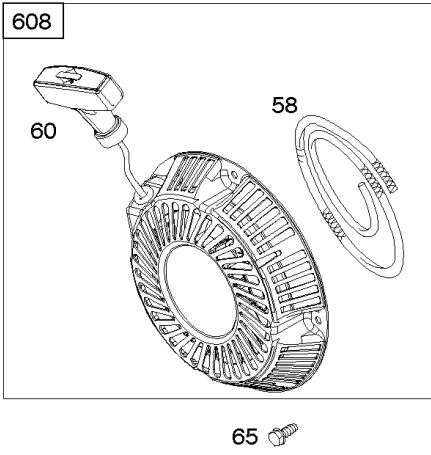

Not For Reproduction

Blower Housing/Shrouds, Flywheel, Rewind Starter

REF NO	PART NO	QTY	DESCRIPTION
23	594740		FLYWHEEL
37	795715		GUARD, Flywheel -(Snap-on)
37A	699047		GUARD, Flywheel -Used Before Code Date 12080600
37C	591544		GUARD, Flywheel -Used After Code Date 12080500
58	66574		ROPE, Starter -(Cut To Required Length)
60	490652		GRIP-STARTER ROPE
65	699228		SCREW -(Rewind Starter)
78A	699205		SCREW -(Flywheel Guard) -Used Before Code Date 12080600
78B	795026		SCREW -(Flywheel Guard) -Used After Code Date 12080500
304	798994		HOUSING, Blower
305	699481		SCREW -(Blower Housing)
332	794824		NUT -(Flywheel)
363	19203		PULLER, Flywheel
455	794867		CUP, Flywheel
608	798825		STARTER, Rewind
727A	697465		COVER, Starter Drive
732	699200		SCREW -(Starter Drive Cover)
1005	794815		FAN, Flywheel
1070	794821		SCREW -(Flywheel Fan)