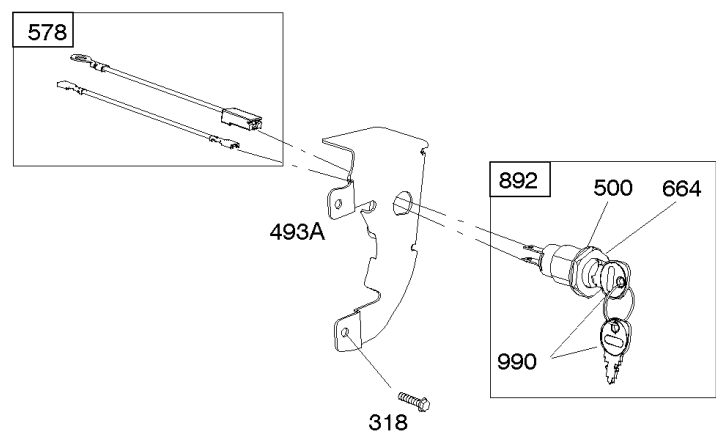

Controls, Fuel Supply, Governor Spring

REF NO	PART NO	QTY	DESCRIPTION
792	798550		BRACKET, Fixed Speed
843	695588		SLEEVE, Lever
957	799324		CAP, Fuel Tank -(Carbon In Cap)
972	799986		TANK, Fuel -(Plastic)

Not For Reproduction

Cylinder Head, Gasket Set - Engine, Gasket Set - Valve

REF NO	PART NO	QTY	DESCRIPTION
3	798991		SEAL, Oil -(Magneto Side)
5	799858		HEAD, Cylinder
7	694872		GASKET, Cylinder Head
12	798807		GASKET, Crankcase
13	794829		SCREW -(Cylinder Head)
20	798991		SEAL, Oil -(PTO Side)
33	697576		VALVE, Exhaust
34	792200		VALVE, Intake
35	694865		SPRING, Valve -(Intake)
36	694865		SPRING, Valve -(Exhaust)
42	499586		KEEPER, Valve
45	690977		TAPPET, Valve
51	590396		GASKET, Intake
163	798962		GASKET, Air Cleaner
176	798965		SEAL, O-Ring -(Air Cleaner Base)
192	690083		ADJUSTER, Rocker Arm
337	691043		PLUG, Spark
337	491055S		PLUG, Spark
337	84007216		PLUG, SPARK -(China Only)
358	798800		GASKET SET, Engine
383	19576S		WRENCH, Spark Plug
623	799051		SEAL, O-Ring -(Carburetor Spacer)
635	691909		BOOT, Spark Plug
725	590347		SHIELD, Heat
728	699481		SCREW -(Heat Shield)
798	697890		SCREW -(Rocker Arm)
868	690968		SEAL, Valve
883	695398		GASKET, Exhaust
914	794827		SCREW -(Rocker Cover)
1022	690971		GASKET, Rocker Cover
1023	697691		COVER, Rocker
1026	592673		ROD, Push
1029	690972		ARM, Rocker
1095	798801		GASKET SET, Valve
1100	791959		PIVOT, Rocker Arm