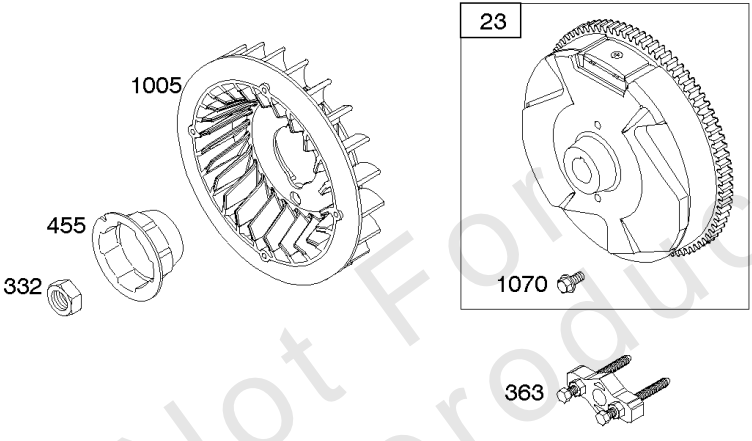

Not For Reproduction

Blower Housing/Shrouds, Flywheel, Rewind Starter

REF NO	PART NO	QTY	DESCRIPTION
23	594740		FLYWHEEL
37	795715		GUARD, Flywheel -(Snap-on)
37A	699047		GUARD, Flywheel -Used Before Code Date 12080600
37C	591544		GUARD, Flywheel -Used After Code Date 12080500
58	66574		ROPE, Starter -(Cut To Required Length)
60	490652		GRIP-STARTER ROPE
65	699228		SCREW -(Rewind Starter)
78A	699205		SCREW -(Flywheel Guard) -Used Before Code Date 12080600
78B	795026		SCREW -(Flywheel Guard) -Used After Code Date 12080500
304	798994		HOUSING, Blower
305	699481		SCREW -(Blower Housing)
332	794824		NUT -(Flywheel)
363	19203		PULLER, Flywheel
455	794867		CUP, Flywheel
608	798825		STARTER, Rewind
727A	697465		COVER, Starter Drive
732	699200		SCREW -(Starter Drive Cover)
1005	794815		FAN, Flywheel
1070	794821		SCREW -(Flywheel Fan)