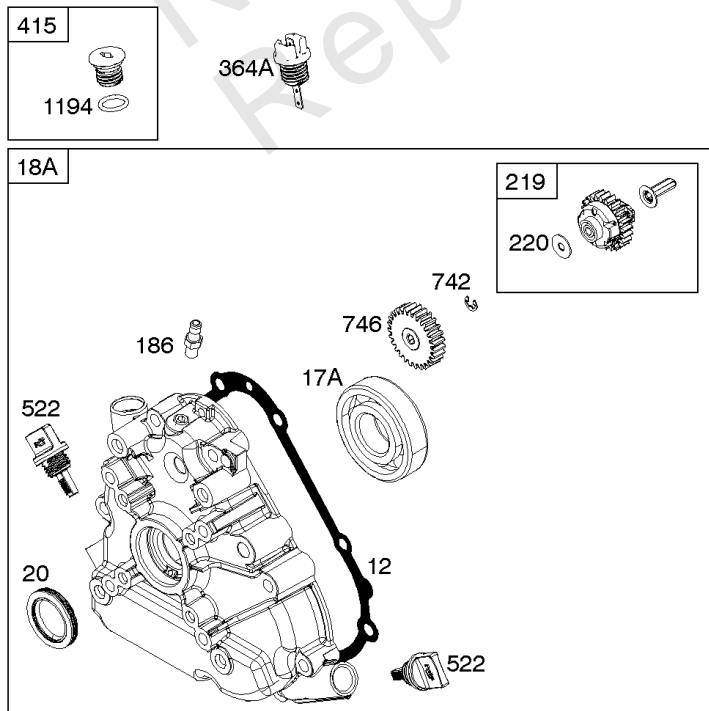

1036 EMISSIONS LABEL

1058 OPERATOR'S MANUAL

1319 WARNING LABEL

1319A WARNING LABEL

Camshaft, Crankcase Cover, Crankshaft, Cylinder, Lubrication, Operator's Manual, Piston/

REF NO	PART NO	QTY	DESCRIPTION
1	799046		CYLINDER ASSEMBLY
3	798991		SEAL, Oil -(Magneto Side)
12	798807		GASKET, Crankcase
15	691686		PLUG-OIL DRAIN
16	796957		CRANKSHAFT
17	798993		BEARING, Ball
17A	798995		BEARING, Ball
18	799084		COVER, Crankcase
20	798991		SEAL, Oil -(PTO Side)
22	798955		SCREW -(Crankcase Cover/Sump)
24	222698S		KEY, Flywheel
25	792117		PISTON ASSEMBLY -(Standard)
25	792144		PISTON ASSEMBLY -(.020 Oversize)
26	792073		SET, Ring -(.020" Oversize)
26	792026		SET, Ring -(Standard)
27	690975		LOCK, Piston Pin
28	696581		PIN, Piston -(Standard)
29	694691		ROD, Connecting
30	694692		DIPPER, Connecting Rod
32	690976		SCREW -(Connecting Rod)
46	795697		CAMSHAFT
170	794833		STUD -(Crankcase Cover/Sump)
219	693578		GEAR, Governor
220	691724		WASHER -(Governor Gear)
306	798992		SHIELD, Cylinder
307	794822		SCREW -(Cylinder Shield)
364A	699947		TERMINAL, Oil Plug
377	690979		KEY, Woodruff -Used After Code Date 11103100
377	798972		KEY, Woodruff -Used Before Code Date 11110100
415	691363		PLUG
522	798503		PLUG, Dipstick/Fill
529	791822		GROMMET
552	694674		BUSHING, Governor Crank
598	799332		SHIM, End Play -(Crankshaft or Camshaft Bearing)
718	690959		PIN, Locating -(Cylinder Head)
718A	695178		PIN, Locating -(Head)
741	691288		GEAR, Timing
742	692564		RETAINER, E Ring
746	694679		GEAR, Idler

1036 EMISSIONS LABEL

1058 OPERATOR'S MANUAL

1319 WARNING LABEL

1319A WARNING LABEL

Camshaft, Crankcase Cover, Crankshaft, Cylinder, Lubrication, Operator's Manual, Piston/

REF NO	PART NO	QTY	DESCRIPTION
1036	-----		LABEL, Emissions -(Available From A Briggs & Stratton Authorized Dealer)
1058	279770TRI		MANUAL, Operator's
1058	279770WST		MANUAL, Operator's
1058	279770EST		MANUAL, Operator's
1194	691876		SEAL, O-Ring -(Plug)
1319	794467		LABEL, Warning
1319A	797669		LABEL, Warning