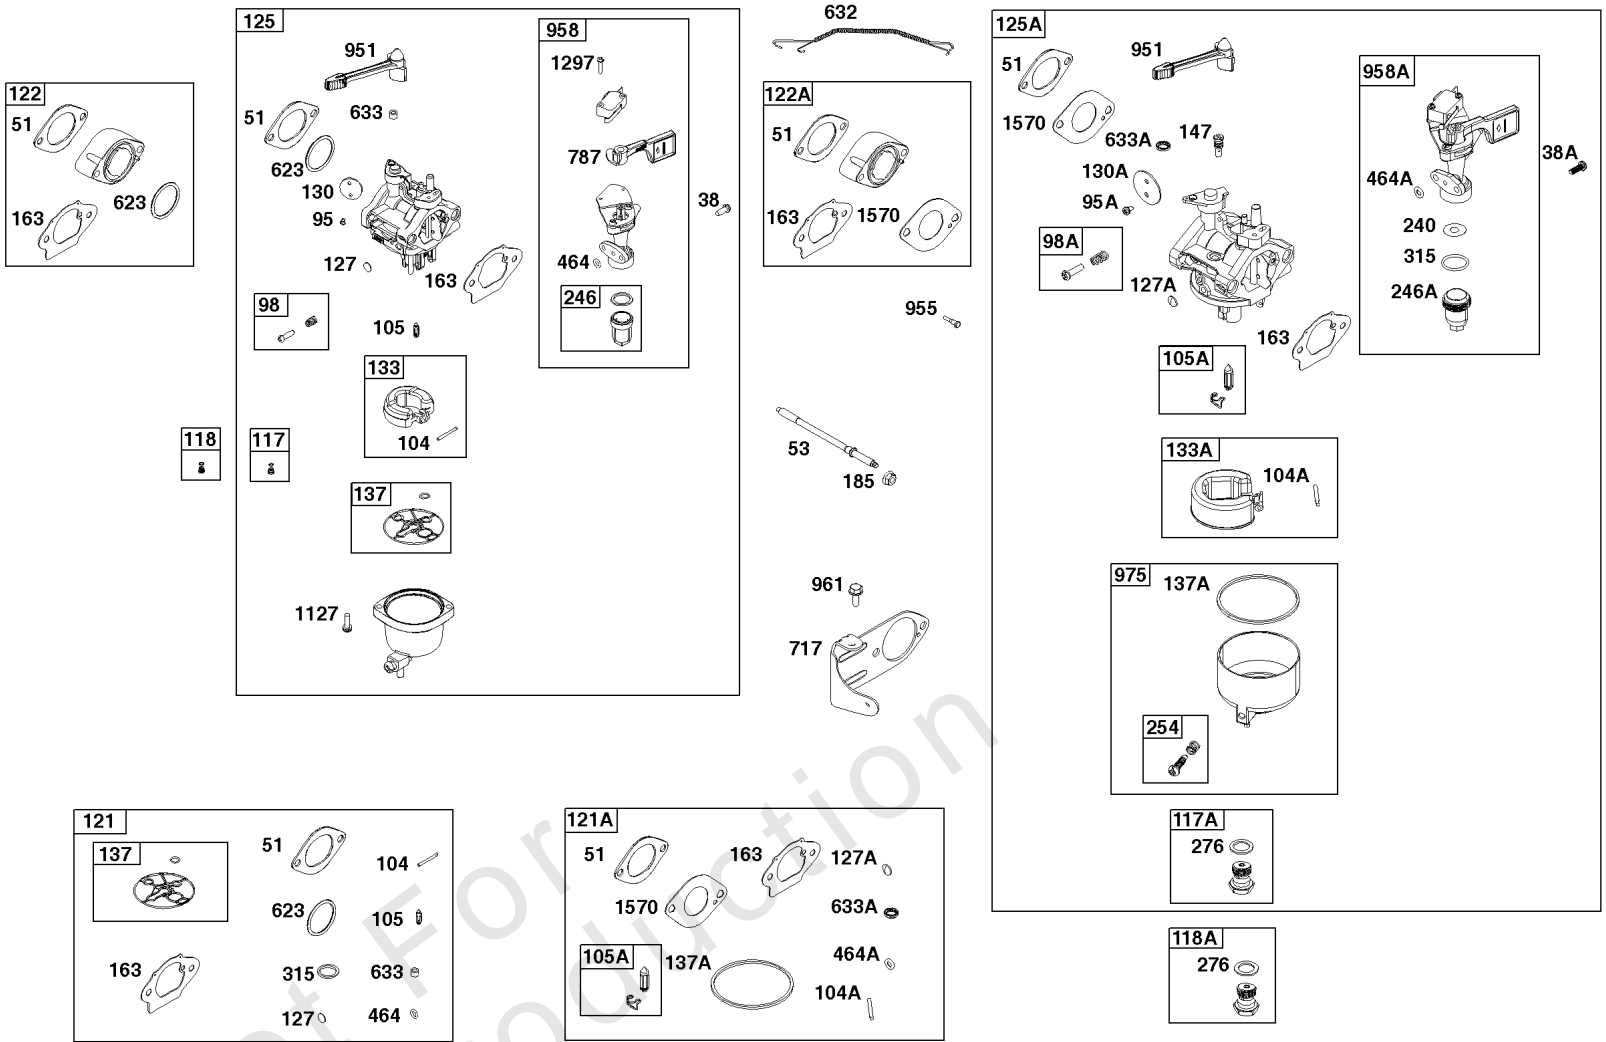

Carburetor Group

REF NO	PART NO	QTY	DESCRIPTION
133	694914	1	FLOAT, Carburetor -Used Before Code Date 18112600
133A	84004490	1	FLOAT, Carburetor -Used After Code Date 18112500
137	799991	1	GASKET, Float Bowl -Used Before Code Date 18112600
137A	84004205	1	GASKET, Float Bowl -Used After Code Date 18112500
147	594872	1	JET, Pilot -Used After Code Date 18112500
163	798962	1	GASKET, Air Cleaner
185	794838	2	NUT -(Air Cleaner Base)
240	597039	1	FILTER, Fuel -Used After Code Date 18112500
246	595153	1	BOWL-FUEL VALVE-STRAINER -Used Before Code Date 18112600
246A	597043	1	BOWL, Fuel Filter -Used After Code Date 18112500
254	595322	1	DRAIN, Carburetor Bowl -Used After Code Date 18112500
276	84004488	1	WASHER, Sealing -Used After Code Date 18112500
315	597735	1	GASKET, Fuel Bowl -(Fuel Filter Bowl) -Used After Code Date 18112500
464	698550	1	SEAL, O-Ring -(Fuel Shut-off Valve) -Used Before Code Date 18112600
464A	595320	1	SEAL, O-Ring -(Fuel Shut-off Valve) -Used After Code Date 18112500
623	799051	1	SEAL, O-Ring -(Carburetor Spacer) -Used Before Code Date 18112600
632	-----	1	SPRING/LINK, Mechanical Governor -(Part information located in Controls Group.)
633	690722	1	SEAL, Choke/Throttle Shaft -Used Before Code Date 18112600
633A	84004398	1	SEAL, Choke/Throttle Shaft -Used After Code Date 18112500
717	798989	1	BRACKET, Air Cleaner -Used Before Code Date 18112600
717A	84004868	1	BRACKET, Air Cleaner -Used After Code Date 18112500
787	798635	1	ARM, Lever -Used Before Code Date 18112600
951	798528	1	LEVER, Choke
955	595329	1	PLUG, Carburetor -Used After Code Date 18112500
958	799073	1	VALVE, Fuel Shut Off -Used Before Code Date 18112600
958A	84004839	1	VALVE, Fuel Shut Off -Used After Code Date 18112500
961	699691	1	SCREW -(Air Cleaner Bracket)
975	84004204	1	BOWL, Float -Used After Code Date 18112500
1127	695407	2	SCREW -Used Before Code Date 18112600