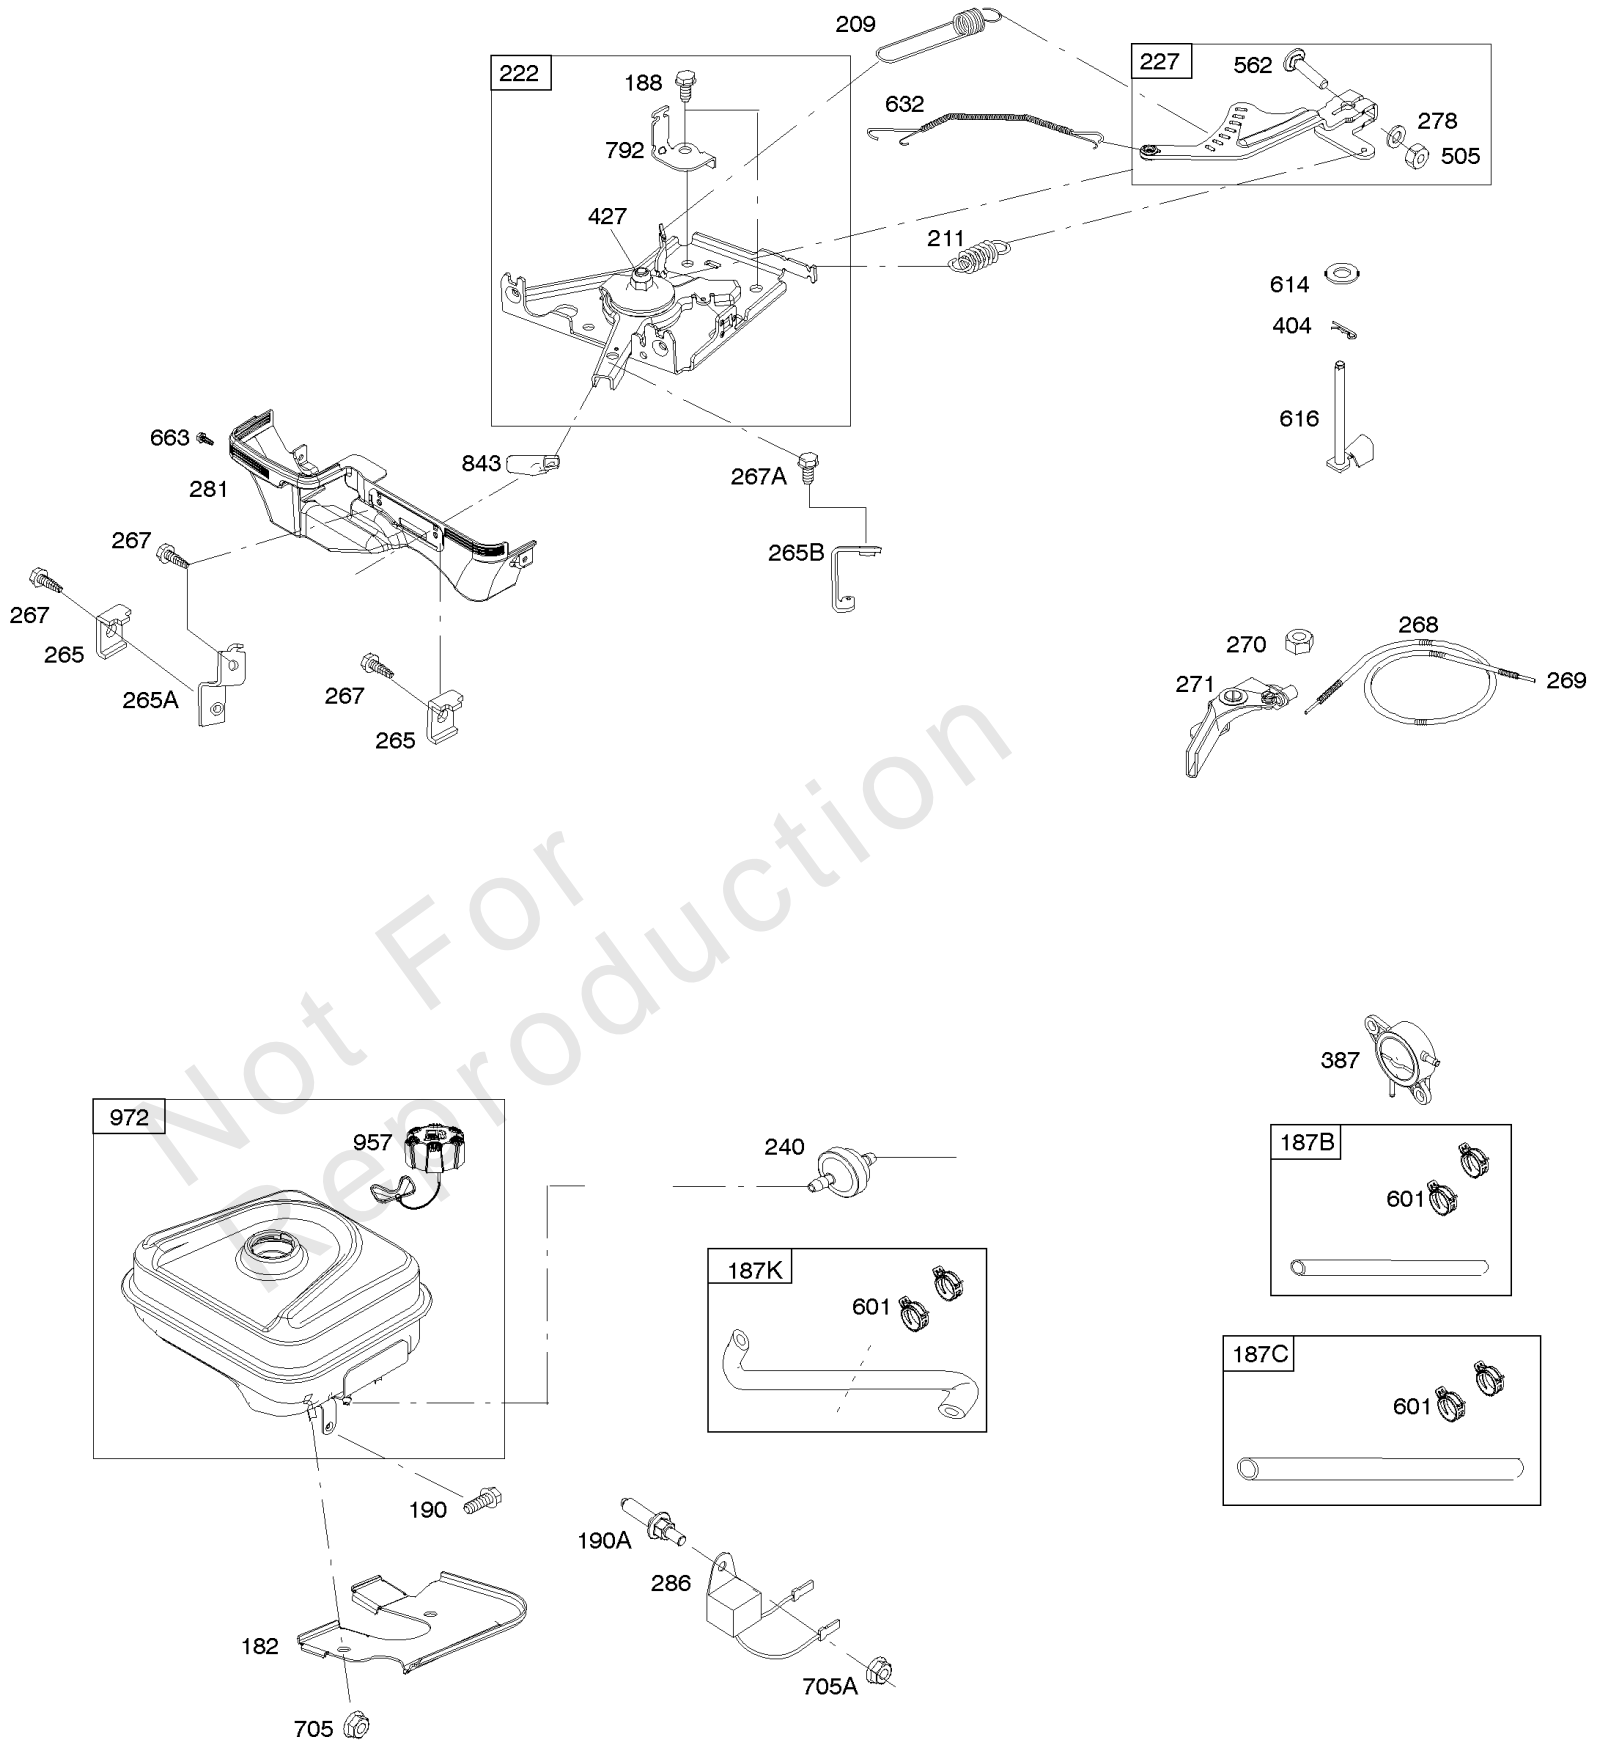

Controls, Fuel Supply, Governor Spring

REF NO	PART NO	QTY	DESCRIPTION
792	798550		BRACKET, Fixed Speed
843	695588		SLEEVE, Lever
957	799324		CAP, Fuel Tank -(Carbon In Cap)
972	799986		TANK, Fuel -(Plastic)

Not For Reproduction