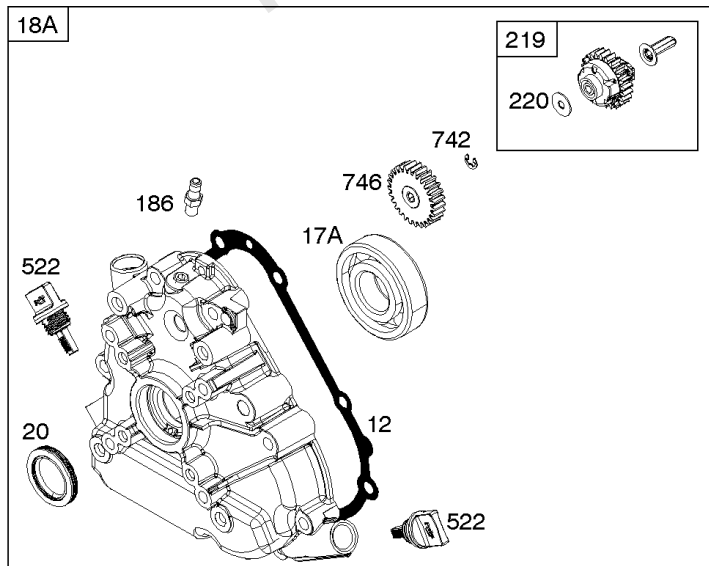

1036 EMISSIONS LABEL

1058 OPERATOR'S MANUAL

1319 WARNING LABEL

1319A WARNING LABEL

Camshaft, Crankcase Cover, Crankshaft, Cylinder, Lubrication, Operator's Manual, Piston/

REF NO	PART NO	QTY	DESCRIPTION
1	799046		CYLINDER ASSEMBLY
3	798991		SEAL, Oil -(Magneto Side)
12	798807		GASKET, Crankcase
15	691686		PLUG-OIL DRAIN
16	796957		CRANKSHAFT
17	798993		BEARING, Ball
17A	798995		BEARING, Ball
18	799084		COVER, Crankcase
20	798991		SEAL, Oil -(PTO Side)
22	798955		SCREW -(Crankcase Cover/Sump)
24	222698S		KEY, Flywheel
25	792117		PISTON ASSEMBLY -(Standard)
25	792144		PISTON ASSEMBLY -(.020 Oversize)
26	792073		SET, Ring -(.020" Oversize)
26	792026		SET, Ring -(Standard)
27	690975		LOCK, Piston Pin
28	696581		PIN, Piston -(Standard)
29	694691		ROD, Connecting
30	694692		DIPPER, Connecting Rod
32	690976		SCREW -(Connecting Rod)
46	795697		CAMSHAFT
170	794833		STUD -(Crankcase Cover/Sump)
219	693578		GEAR, Governor
220	691724		WASHER -(Governor Gear)
306	798992		SHIELD, Cylinder
307	794822		SCREW -(Cylinder Shield)
364A	699947		TERMINAL, Oil Plug
377	690979		KEY, Woodruff -Used After Code Date 11103100
377	798972		KEY, Woodruff -Used Before Code Date 11110100
415	691363		PLUG
522	798503		PLUG, Dipstick/Fill
529	791822		GROMMET
552	694674		BUSHING, Governor Crank
598	799332		SHIM, End Play -(Crankshaft or Camshaft Bearing)
718	690959		PIN, Locating -(Cylinder Head)
718A	695178		PIN, Locating -(Head)
741	691288		GEAR, Timing
742	692564		RETAINER, E Ring
746	694679		GEAR, Idler