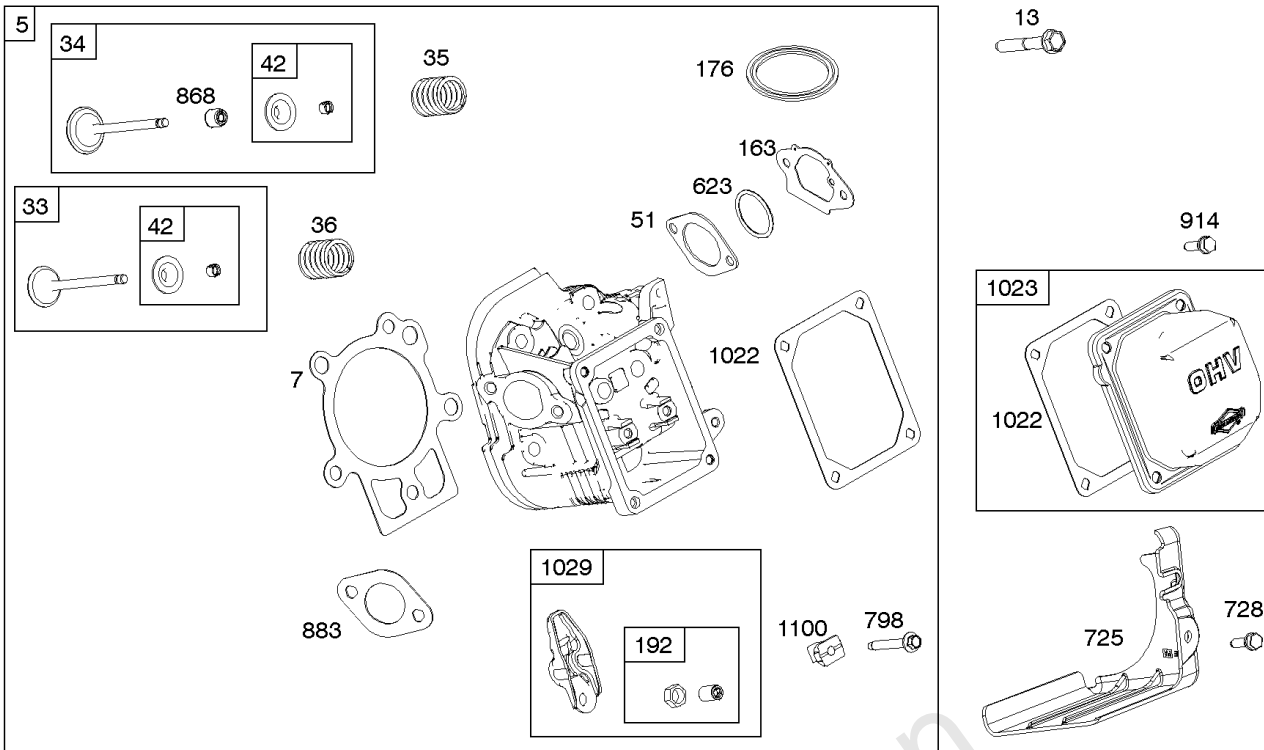

Cylinder Head, Gasket Set - Engine, Gasket Set - Valve

REF NO	PART NO	QTY	DESCRIPTION
3	798991		SEAL, Oil -(Magneto Side)
5	799858		HEAD, Cylinder
7	694872		GASKET, Cylinder Head
12	798807		GASKET, Crankcase
13	794829		SCREW -(Cylinder Head)
20	798991		SEAL, Oil -(PTO Side)
33	697576		VALVE, Exhaust
34	792200		VALVE, Intake
35	694865		SPRING, Valve -(Intake)
36	694865		SPRING, Valve -(Exhaust)
42	499586		KEEPER, Valve
45	690977		TAPPET, Valve
51	590396		GASKET, Intake
163	798962		GASKET, Air Cleaner
176	798965		SEAL, O-Ring -(Air Cleaner Base)
192	690083		ADJUSTER, Rocker Arm
337	691043		PLUG, Spark
337	491055S		PLUG, Spark
337	84007216		PLUG, SPARK -(China Only)
358	798800		GASKET SET, Engine
383	19576S		WRENCH, Spark Plug
623	799051		SEAL, O-Ring -(Carburetor Spacer)
635	691909		BOOT, Spark Plug
725	590347		SHIELD, Heat
728	699481		SCREW -(Heat Shield)
798	697890		SCREW -(Rocker Arm)
868	690968		SEAL, Valve
883	695398		GASKET, Exhaust
914	794827		SCREW -(Rocker Cover)
1022	690971		GASKET, Rocker Cover
1023	697691		COVER, Rocker
1026	592673		ROD, Push
1029	690972		ARM, Rocker
1095	798801		GASKET SET, Valve
1100	791959		PIVOT, Rocker Arm