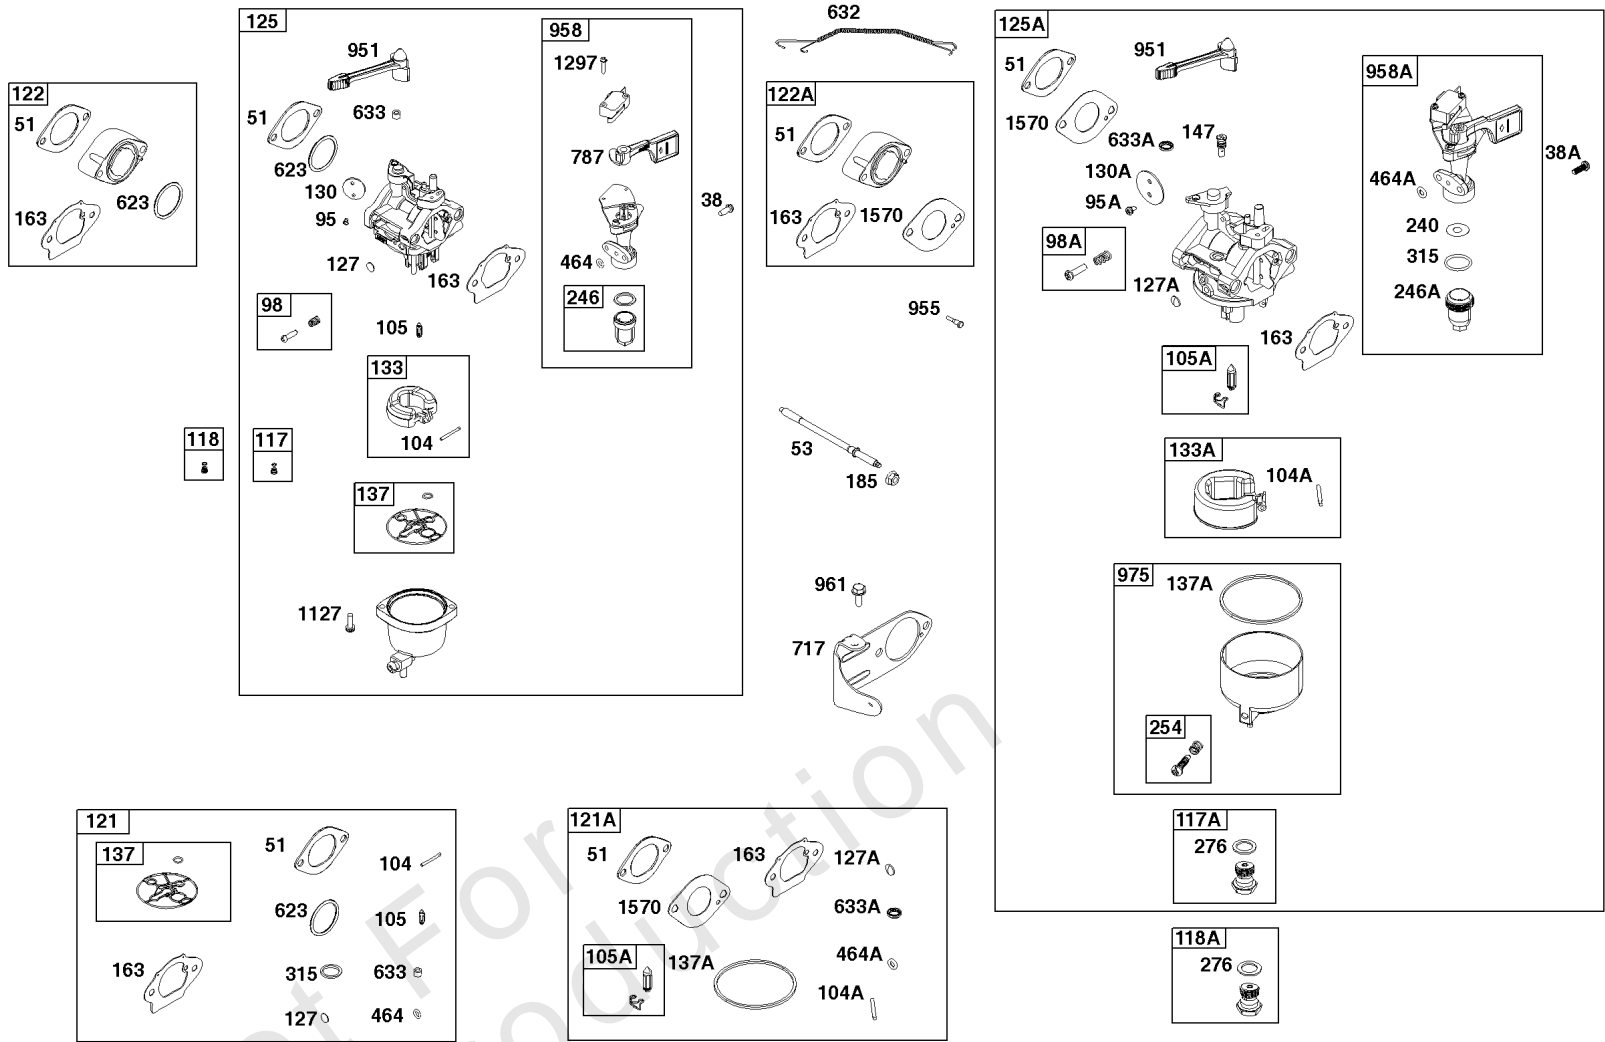

Carburetor Group

REF NO	PART NO	QTY	DESCRIPTION
38	698557	2	SCREW -(Fuel Shut Off Valve) -Used Before Code Date 18112600
38A	595328	2	SCREW -(Fuel Shut Off Valve) -Used After Code Date 18112500
51	-----	1	GASKET, Intake -(Part information located in Cylinder Head Group.)
53	798988	2	STUD -(Carburetor)
95	690718	2	SCREW -(Throttle Valve) -Used Before Code Date 18112600
95A	797161	2	SCREW -(Throttle Valve) -Used After Code Date 18112500
98	695408	1	KIT, Idle Speed -Used Before Code Date 18112600
98A	847139	1	KIT, Idle Speed -Used After Code Date 18112500
104	694918	1	PIN, Float Hinge -Used Before Code Date 18112600
104A	597533	1	PIN, Float Hinge -Used After Code Date 18112500
105	696136	1	VALVE, Float Needle -Used Before Code Date 18112600
105A	84004840	1	VALVE, Float Needle -Used After Code Date 18112500
117	698788	1	JET, Main -(Standard) -Used Before Code Date 18112600
117A	84004489	1	JET, Main -(Standard) -Used After Code Date 18112500
118	799134	1	JET, Main -(High Altitude) -Used Before Code Date 18112600
118A	84004744	1	JET, Main -(High Altitude) -Used After Code Date 18112500
121	799722	1	KIT, Carburetor Overhaul -(Service Kits may include extra parts not specific to this engine.) -Used Before Code Date 18112600
121A	84004975	1	KIT, Carburetor Overhaul -(Service Kits may include extra parts not specific to this engine.) -Used After Code Date 18112500
122	799767	1	SPACER, Carburetor -Used Before Code Date 18112600
122A	84004777	1	SPACER, Carburetor -Used After Code Date 18112500
125	799060	1	CARBURETOR -Used Before Code Date 18112600
125A	84003204	1	CARBURETOR -Used After Code Date 18112500
127	690727	1	PLUG, Welch -Used Before Code Date 18112600
127A	84004841	1	PLUG, Welch -Used After Code Date 18112500
130	696139	1	VALVE, Throttle -Used Before Code Date 18112600
130A	84004397	1	VALVE, Throttle -Used After Code Date 18112500