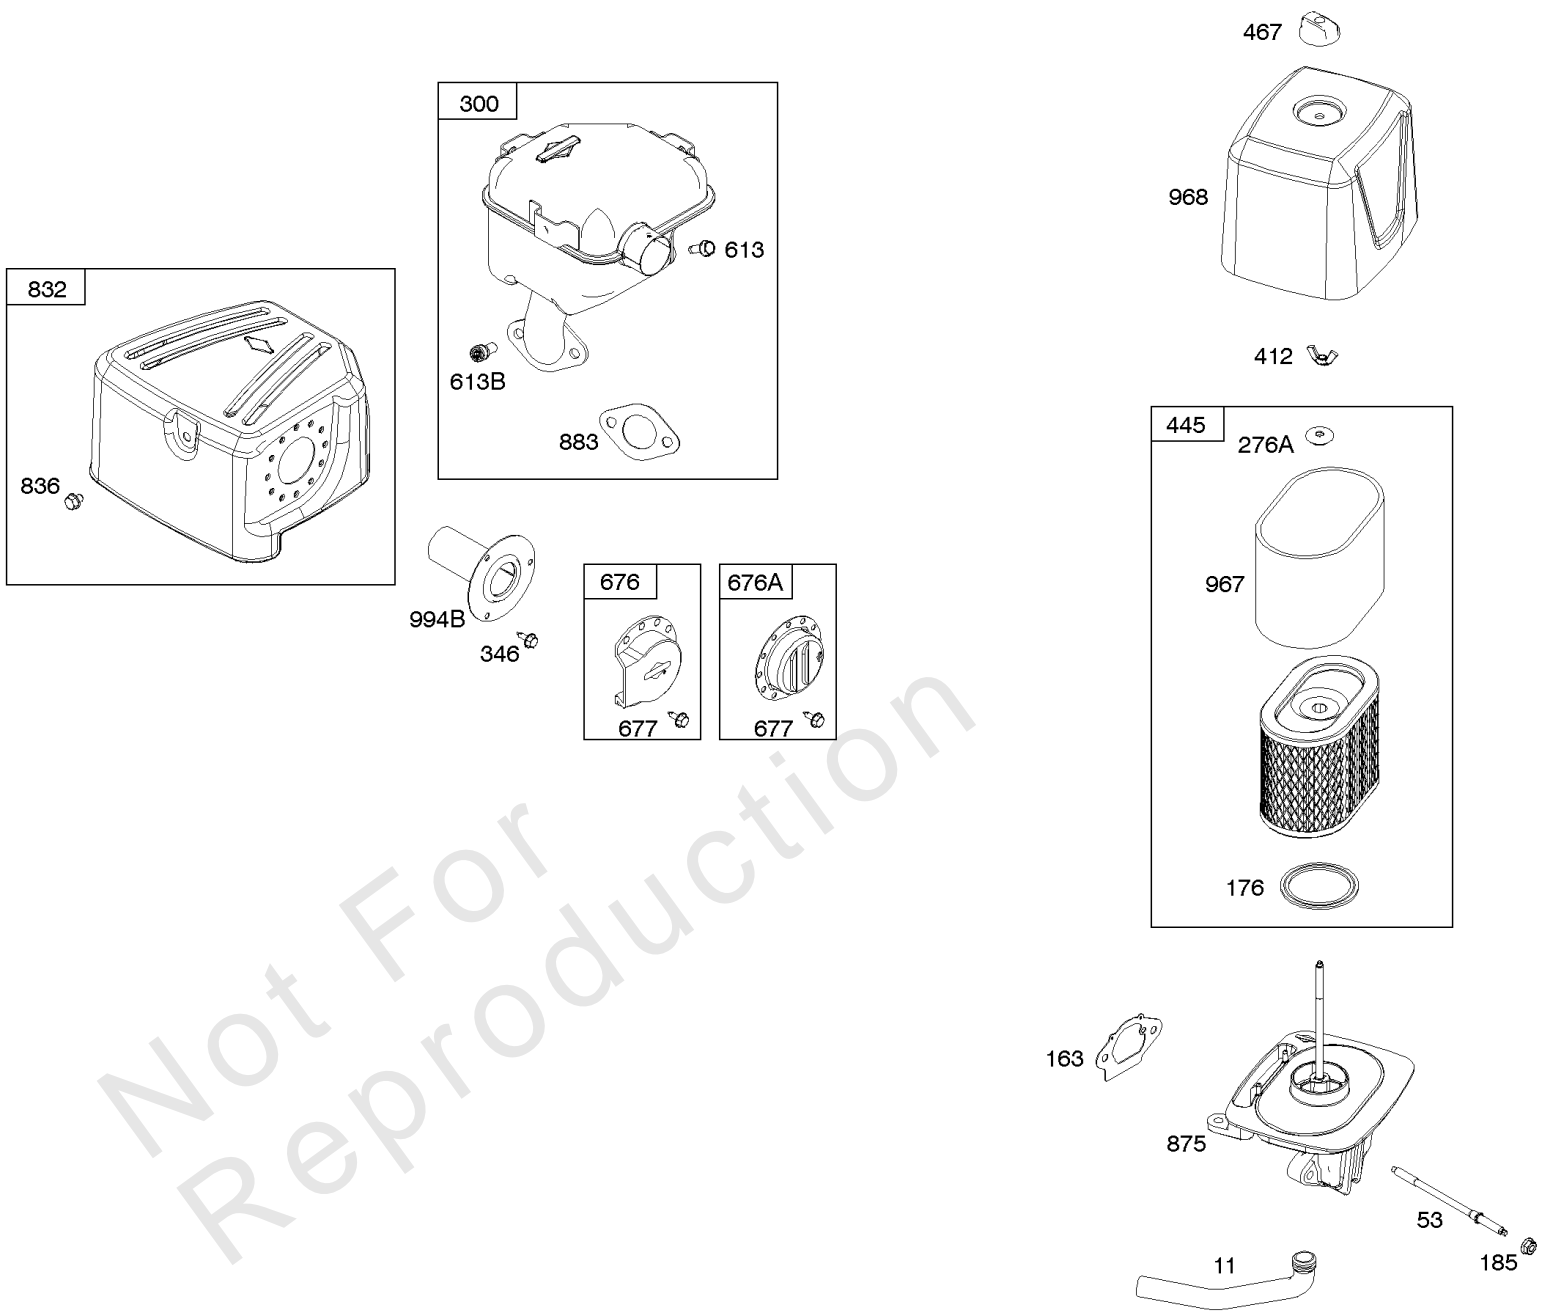

Not For
Reproduction

Air Cleaner, Exhaust System

REF NO	PART NO	QTY	DESCRIPTION
11	798964		TUBE, Breather
53	798988		STUD -(Carburetor)
163	798962		GASKET, Air Cleaner
176	798965		SEAL, O-Ring -(Air Cleaner Base)
185	794838		NUT -(Air Cleaner Base)
186	691764		CONNECTOR-HOSE -(Pulse Line)
276A	798505		WASHER, Sealing -(Air Cleaner)
300	593836		MUFFLER
346	794845		SCREW -(Spark Arrestor)
412	793443		NUT -(Air Cleaner Cover)
445	797032		FILTER, A/C Cartridge
467	691985		KNOB, Air Cleaner Cover
613	794846		SCREW -(Muffler)
613B	794844		SCREW -(Muffler)
676	796956		DEFLECTOR, Muffler
676A	795336		DEFLECTOR, Muffler -(Louvered)
677	794845		SCREW -(Muffler Deflector)
832	593835		GUARD, Muffler
836	593834		SCREW -(Muffler Guard)
875	798966		BASE, Air Cleaner
883	695398		GASKET, Exhaust
967	798795		FILTER, Pre Cleaner
968	798963		COVER, Air Cleaner
994B	796399		ARRESTOR, Spark