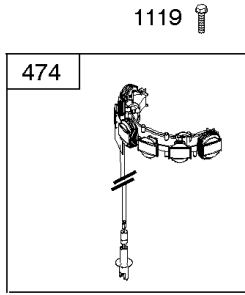

Ignition, Alternator, Electric Starter, Electrical

REF NO	PART NO	QTY	DESCRIPTION
309	695479		MOTOR, Starter
310	690323		SCREW -(Starter Motor)
318	691693		SCREW -(Mounting Bracket)
333	492341		ARMATURE, Magneto -Used Before Code Date 12042300
333	591459		ARMATURE-MAGNETO -Used After Code Date 12042200
334	699477		SCREW -(Magneto Armature)
356B	594754		WIRE, Stop
364A	699947		TERMINAL, Oil Plug
462	691261		WASHER -(Starter Cable)
474	695730		ALTERNATOR -(3 Amp. DC)
493	691177		BRACKET, Mounting
493A	798803		BRACKET, Mounting
500	691086		WASHER -(Key Switch)
501	797375		REGULATOR
503	691532		STRAP, Starter
510	693699		DRIVE, Starter
513	692024		CLUTCH, Drive
526	690297		SCREW -(Regulator)
577	690795		CABLE, Starter
578	798802		WIRE ASSEMBLY
579	691029		NUT -(Starter Cable)
664	691087		NUT -(Key Switch)
697	795026		SCREW -(Starter Motor) (Drive Cap)
729	799133		CLIP, Wire
729A	594752		CLIP, Wire
783	693713		GEAR, Pinion
799	699691		SCREW -(Oil Sensor)
801	694482		CAP-DRIVE
802	691286		CAP, End
813	690635		CLAMP
851	493880S		TERMINAL-SPARK PLUG
892	690646		SWITCH, Key
920	691656		SOLENOID, Starter
990	691959		SET, Key
1051	691265		RING, Retaining
1052A	794805		SENSOR, Oil
1090	691293		RETAINER, Brush
1119	699772		SCREW -(Alternator)