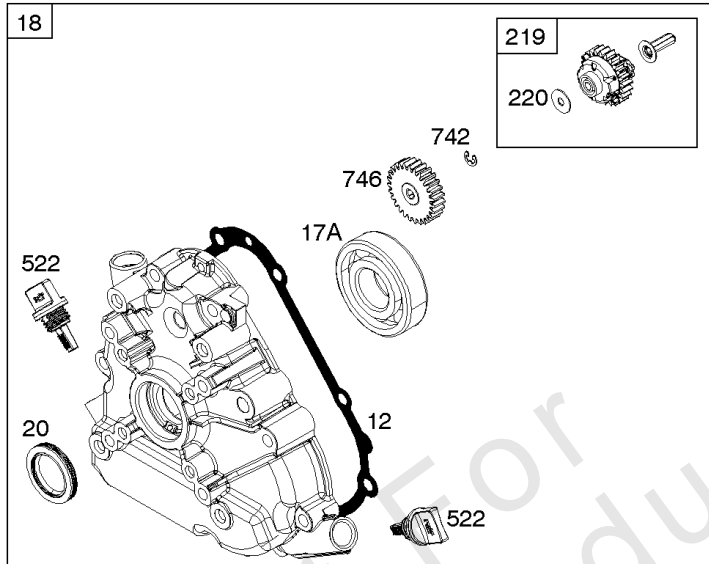

1036 EMISSIONS LABEL

1058 OPERATOR'S MANUAL

1319 WARNING LABEL

1319A WARNING LABEL

Camshaft, Crankcase Cover, Crankshaft, Cylinder, Lubrication, Operator's Manual, Piston/

REF NO	PART NO	QTY	DESCRIPTION
1	799046		CYLINDER ASSEMBLY
3	798991		SEAL, Oil -(Magneto Side)
12	798807		GASKET, Crankcase
15	691686		PLUG-OIL DRAIN
16	796957		CRANKSHAFT
17	798993		BEARING, Ball
17A	798995		BEARING, Ball
18	799084		COVER, Crankcase
20	798991		SEAL, Oil -(PTO Side)
22	798955		SCREW -(Crankcase Cover/Sump)
24	222698S		KEY, Flywheel
25	792117		PISTON ASSEMBLY -(Standard)
25	792144		PISTON ASSEMBLY -(.020 Oversize)
26	792073		SET, Ring -(.020" Oversize)
26	792026		SET, Ring -(Standard)
27	690975		LOCK, Piston Pin
28	696581		PIN, Piston -(Standard)
29	694691		ROD, Connecting
30	694692		DIPPER, Connecting Rod
32	690976		SCREW -(Connecting Rod)
46	795697		CAMSHAFT
170	794833		STUD -(Crankcase Cover/Sump)
219	693578		GEAR, Governor
220	691724		WASHER -(Governor Gear)
306	798992		SHIELD, Cylinder
307	794822		SCREW -(Cylinder Shield)
364A	699947		TERMINAL, Oil Plug
377	690979		KEY, Woodruff -Used After Code Date 11103100
377	798972		KEY, Woodruff -Used Before Code Date 11110100
415	691363		PLUG
522	798503		PLUG, Dipstick/Fill
529	791822		GROMMET
552	694674		BUSHING, Governor Crank
598	799332		SHIM, End Play -(Crankshaft or Camshaft Bearing)
718	690959		PIN, Locating -(Cylinder Head)
718A	695178		PIN, Locating -(Head)
741	691288		GEAR, Timing
742	692564		RETAINER, E Ring
746	694679		GEAR, Idler