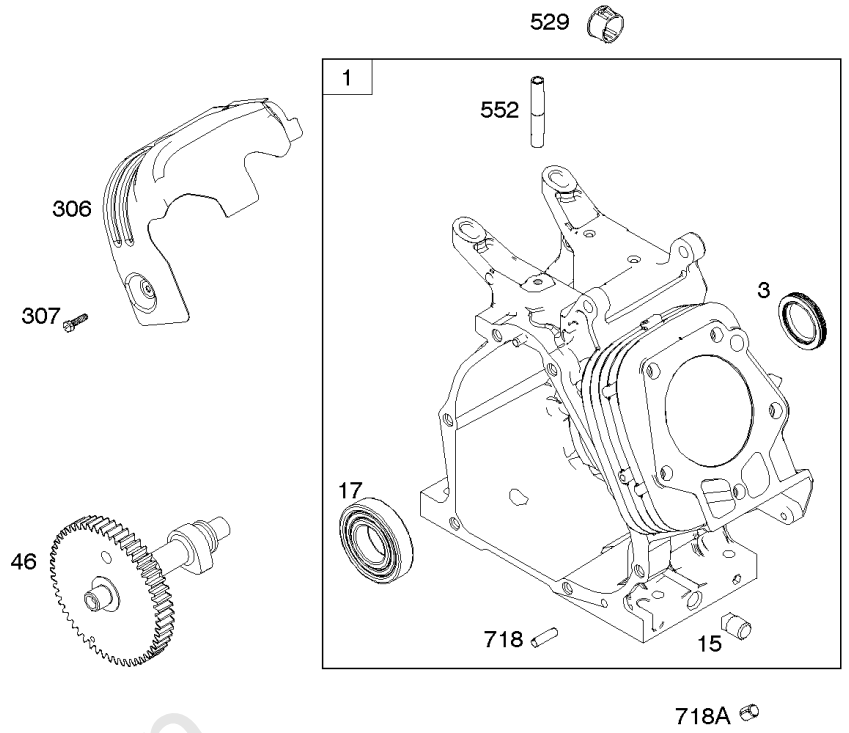

1036 EMISSIONS LABEL

1058 OPERATOR'S MANUAL

1319 WARNING LABEL

1319A WARNING LABEL

Camshaft, Crankcase Cover, Crankshaft, Cylinder, Lubrication, Operator's Manual, Piston/

REF NO	PART NO	QTY	DESCRIPTION
1	799046		CYLINDER ASSEMBLY
3	798991		SEAL, Oil -(Magneto Side)
12	798807		GASKET, Crankcase
15	691686		PLUG-OIL DRAIN
16	796957		CRANKSHAFT
17	798993		BEARING, Ball
17A	798995		BEARING, Ball
18	799084		COVER, Crankcase
20	798991		SEAL, Oil -(PTO Side)
22	798955		SCREW -(Crankcase Cover/Sump)
24	222698S		KEY, Flywheel
25	792117		PISTON ASSEMBLY -(Standard)
25	792144		PISTON ASSEMBLY -(.020 Oversize)
26	792073		SET, Ring -(.020" Oversize)
26	792026		SET, Ring -(Standard)
27	690975		LOCK, Piston Pin
28	696581		PIN, Piston -(Standard)
29	694691		ROD, Connecting
30	694692		DIPPER, Connecting Rod
32	690976		SCREW -(Connecting Rod)
46	795697		CAMSHAFT
170	794833		STUD -(Crankcase Cover/Sump)
219	693578		GEAR, Governor
220	691724		WASHER -(Governor Gear)
306	798992		SHIELD, Cylinder
307	794822		SCREW -(Cylinder Shield)
364A	699947		TERMINAL, Oil Plug
377	690979		KEY, Woodruff -Used After Code Date 11103100
377	798972		KEY, Woodruff -Used Before Code Date 11110100
415	691363		PLUG
522	798503		PLUG, Dipstick/Fill
529	791822		GROMMET
552	694674		BUSHING, Governor Crank
598	799332		SHIM, End Play -(Crankshaft or Camshaft Bearing)
718	690959		PIN, Locating -(Cylinder Head)
718A	695178		PIN, Locating -(Head)
741	691288		GEAR, Timing
742	692564		RETAINER, E Ring
746	694679		GEAR, Idler

1036 EMISSIONS LABEL

1058 OPERATOR'S MANUAL

1319 WARNING LABEL

1319A WARNING LABEL

Camshaft, Crankcase Cover, Crankshaft, Cylinder, Lubrication, Operator's Manual, Piston/

REF NO	PART NO	QTY	DESCRIPTION
1036	-----		LABEL, Emissions -(Available From A Briggs & Stratton Authorized Dealer)
1058	279770TRI		MANUAL, Operator's
1058	279770WST		MANUAL, Operator's
1058	279770EST		MANUAL, Operator's
1194	691876		SEAL, O-Ring -(Plug)
1319	794467		LABEL, Warning
1319A	797669		LABEL, Warning