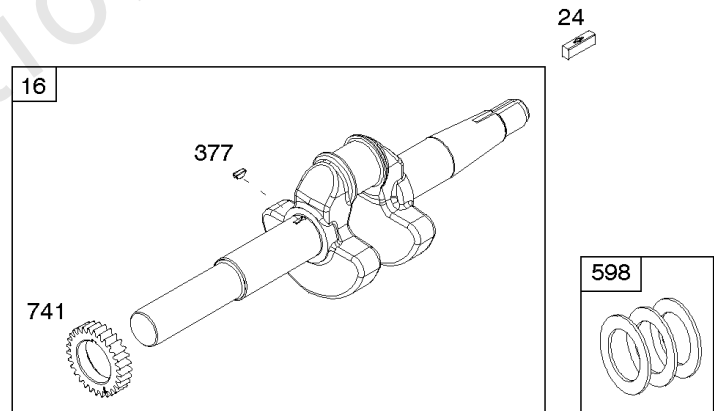

1036 EMISSIONS LABEL

1058 OPERATOR'S MANUAL

1319 WARNING LABEL

1319A WARNING LABEL

Camshaft, Crankcase Cover, Crankshaft, Cylinder, Lubrication, Operator's Manual, Piston/

REF NO	PART NO	QTY	DESCRIPTION
1	799046		CYLINDER ASSEMBLY
3	798991		SEAL, Oil -(Magneto Side)
12	798807		GASKET, Crankcase
15	691686		PLUG-OIL DRAIN
16	796957		CRANKSHAFT
17	798993		BEARING, Ball
17A	798995		BEARING, Ball
18	799084		COVER, Crankcase
20	798991		SEAL, Oil -(PTO Side)
22	798955		SCREW -(Crankcase Cover/Sump)
24	222698S		KEY, Flywheel
25	792117		PISTON ASSEMBLY -(Standard)
25	792144		PISTON ASSEMBLY -(.020 Oversize)
26	792073		SET, Ring -(.020" Oversize)
26	792026		SET, Ring -(Standard)
27	690975		LOCK, Piston Pin
28	696581		PIN, Piston -(Standard)
29	694691		ROD, Connecting
30	694692		DIPPER, Connecting Rod
32	690976		SCREW -(Connecting Rod)
46	795697		CAMSHAFT
170	794833		STUD -(Crankcase Cover/Sump)
219	693578		GEAR, Governor
220	691724		WASHER -(Governor Gear)
306	798992		SHIELD, Cylinder
307	794822		SCREW -(Cylinder Shield)
364A	699947		TERMINAL, Oil Plug
377	690979		KEY, Woodruff -Used After Code Date 11103100
377	798972		KEY, Woodruff -Used Before Code Date 11110100
415	691363		PLUG
522	798503		PLUG, Dipstick/Fill
529	791822		GROMMET
552	694674		BUSHING, Governor Crank
598	799332		SHIM, End Play -(Crankshaft or Camshaft Bearing)
718	690959		PIN, Locating -(Cylinder Head)
718A	695178		PIN, Locating -(Head)
741	691288		GEAR, Timing
742	692564		RETAINER, E Ring
746	694679		GEAR, Idler

1036 EMISSIONS LABEL

1058 OPERATOR'S MANUAL

1319 WARNING LABEL

1319A WARNING LABEL

Camshaft, Crankcase Cover, Crankshaft, Cylinder, Lubrication, Operator's Manual, Piston/

REF NO	PART NO	QTY	DESCRIPTION
1036	-----		LABEL, Emissions -(Available From A Briggs & Stratton Authorized Dealer)
1058	279770TRI		MANUAL, Operator's
1058	279770WST		MANUAL, Operator's
1058	279770EST		MANUAL, Operator's
1194	691876		SEAL, O-Ring -(Plug)
1319	794467		LABEL, Warning
1319A	797669		LABEL, Warning