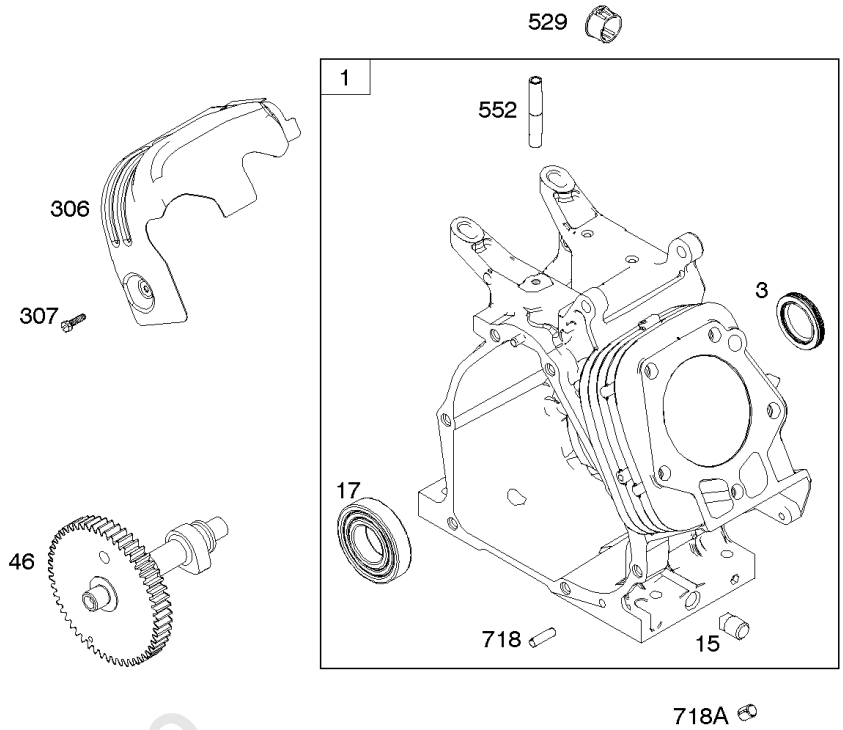

1036 EMISSIONS LABEL

1058 OPERATOR'S MANUAL

1319 WARNING LABEL

1319A WARNING LABEL

Camshaft, Crankcase Cover, Crankshaft, Cylinder, Lubrication, Operator's Manual, Piston/

REF NO	PART NO	QTY	DESCRIPTION
1	799046		CYLINDER ASSEMBLY
3	798991		SEAL, Oil -(Magneto Side)
12	798807		GASKET, Crankcase
15	691686		PLUG-OIL DRAIN
16	796957		CRANKSHAFT
17	798993		BEARING, Ball
17A	798995		BEARING, Ball
18	799084		COVER, Crankcase
20	798991		SEAL, Oil -(PTO Side)
22	798955		SCREW -(Crankcase Cover/Sump)
24	222698S		KEY, Flywheel
25	792117		PISTON ASSEMBLY -(Standard)
25	792144		PISTON ASSEMBLY -(.020 Oversize)
26	792073		SET, Ring -(.020" Oversize)
26	792026		SET, Ring -(Standard)
27	690975		LOCK, Piston Pin
28	696581		PIN, Piston -(Standard)
29	694691		ROD, Connecting
30	694692		DIPPER, Connecting Rod
32	690976		SCREW -(Connecting Rod)
46	795697		CAMSHAFT
170	794833		STUD -(Crankcase Cover/Sump)
219	693578		GEAR, Governor
220	691724		WASHER -(Governor Gear)
306	798992		SHIELD, Cylinder
307	794822		SCREW -(Cylinder Shield)
364A	699947		TERMINAL, Oil Plug
377	690979		KEY, Woodruff -Used After Code Date 11103100
377	798972		KEY, Woodruff -Used Before Code Date 11110100
415	691363		PLUG
522	798503		PLUG, Dipstick/Fill
529	791822		GROMMET
552	694674		BUSHING, Governor Crank
598	799332		SHIM, End Play -(Crankshaft or Camshaft Bearing)
718	690959		PIN, Locating -(Cylinder Head)
718A	695178		PIN, Locating -(Head)
741	691288		GEAR, Timing
742	692564		RETAINER, E Ring
746	694679		GEAR, Idler