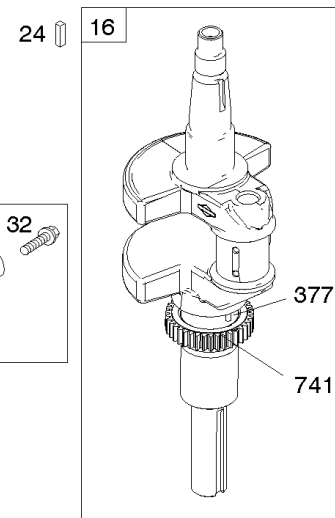

1319 WARNING LABEL

WARNING
Read and follow operating instructions before starting engine.
Operate in a well-ventilated area. Do not breathe engine exhaust.
Do not use a flammable liquid to clean the engine.
Do not use a flammable liquid to clean the engine.
Do not use a flammable liquid to clean the engine.

REQUIRED when replacing parts with warning labels affixed.

1319A WARNING LABEL

REQUIRED when replacing parts with warning labels affixed.

1058 OPERATOR'S MANUAL

1036 EMISSIONS LABEL