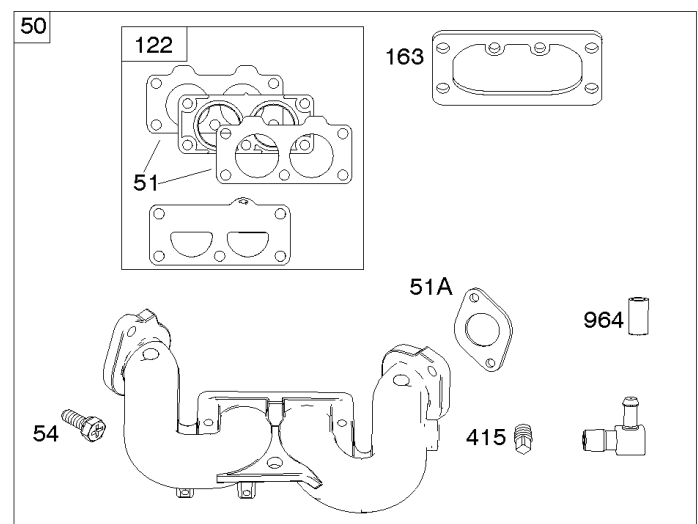

Cylinder Head, Rocker Arm Cover, Intake Manifold

REF NO	PART NO	QTY	DESCRIPTION
5	799088		HEAD, Cylinder -(Cylinder #1)
5A	799089		HEAD, Cylinder -(Cylinder #2)
7	796851		GASKET, Cylinder Head
13	793988		SCREW -(Cylinder Head)
33	793557		VALVE, Exhaust
34	793556		VALVE, Intake
35	694865		SPRING, Valve -(Intake)
36	694865		SPRING, Valve -(Exhaust)
42	499586		KEEPER, Valve
45	690977		TAPPET, Valve
50	797503		MANIFOLD, Intake
51	796876		GASKET, Intake
51A	690949		GASKET, Intake
53	690951		STUD -(Carburetor)
54	699816		SCREW -(Intake Manifold)
122	798759		SPACER, Carburetor
163	691001		GASKET, Air Cleaner
192	690083		ADJUSTER, Rocker Arm
213	799510		BRACKET, Choke Control
337	792015		PLUG, Spark
383	19576S		WRENCH, Spark Plug
415	794903		PLUG -(Sump)
613	690341		SCREW -(Muffler)
635	692076		BOOT, Spark Plug
654	690958		NUT -(Carburetor)
798	697890		SCREW -(Rocker Arm)
868	690968		SEAL, Valve
883	690970		GASKET, Exhaust
914	691127		SCREW -(Rocker Cover)
918A	596163		HOSE, Vacuum -Used Before Code Date 19091800
918A	593641		HOSE, Vacuum -Used After Code Date 19091700
929	691003		SCREW -(Choke Control Bracket)
929A	794904		SCREW -(Choke Control Bracket)
964	799159		CAP, Connector
1022	690971		GASKET, Rocker Cover
1023	793146		COVER, Rocker -(Cylinder #1)
1023A	499600		COVER, Rocker -(Cylinder #2)
1026	690981		ROD, Push -(Steel)

Cylinder Head, Rocker Arm Cover, Intake Manifold

Mfg. No: 49T777-0004-G1