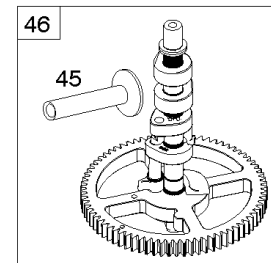

1319 WARNING LABEL

WARNING
Read and follow operating instructions before starting engine.
Operate in a well-ventilated area. Do not breathe engine exhaust.
Do not use a flammable liquid to clean the engine.
Do not use a flammable liquid to clean the engine.
Do not use a flammable liquid to clean the engine.

REQUIRED when replacing parts with warning labels affixed.

1319A WARNING LABEL

REQUIRED when replacing parts with warning labels affixed.

1058 OPERATOR'S MANUAL

1036 EMISSIONS LABEL