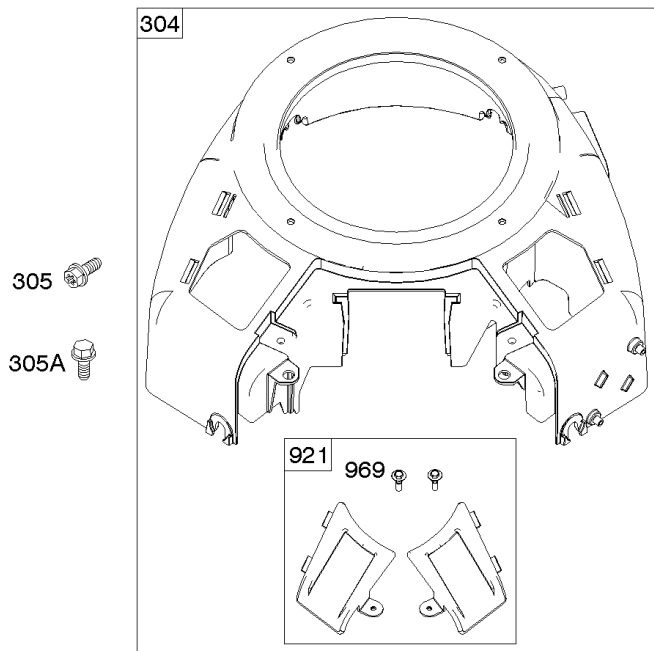

Parts Manual

Mfg. No: 49T777-0004-G1

Model Components	Page
Blower Housing, Air Cleaner.	4
Carburetor, Fuel Supply.	6
Cylinder Head, Rocker Arm Cover, Intake Manifold.	10
Cylinder, Crankshaft, Camshaft, Air Guides.	14
ECU Module.	18
Engine Sump, Lubrication, Oil Cooler.	20
Engine/Valve Gasket Set, Carburetor Overhaul Kit.	22
Flywheel, Controls, Wire Harness, Alternator, Starter.	24
Replacement Engine - US & Canada.	26
Model 40, 44 & 49 Engine Accessories Catalog.	27
Maintenance Kits.	28
Engine Mounted Below Deck Mufflers.	30
Engine Mounted Above Deck Mufflers.	32
Spark Arrester/Deflector.	34
Lubrication.	36
Implement Mounted Above Deck Mufflers.	38
Exhaust/Muffler Configurations.	40
Electrical.	42
Flywheel Guards.	44
Speed Control.	46
Muffler Mounting Hardware.	48

Not For
Reproduction

Blower Housing, Air Cleaner

REF NO	PART NO	QTY	DESCRIPTION
163	691001		GASKET, Air Cleaner
186A	799158		CONNECTOR, Hose -(EVAP)
186B	845141		CONNECTOR, Hose -(EVAP)
304	799957		HOUSING, Blower
305	691005		SCREW -(Blower Housing)
305A	557049		SCREW -(Blower Housing) Blower Housing To Air Cleaner Base
411	698304		SCREW -(Air Cleaner Base to Air Cleaner Bracket)
431	799097		ELBOW, Intake
445	798897		FILTER, A/C Cartridge
467	790697		KNOB, Air Cleaner Cover
496	799095		LEVER, Air Cleaner Filter
875	799094		BASE, Air Cleaner
918	799160		HOSE, Vacuum
921	592782		COVER, Blower Housing
929A	794904		SCREW -(Choke Control Bracket)
964	799159		CAP, Connector
968	799102		COVER, Air Cleaner
969	799093		SCREW -(Blower Housing Cover)
1406	799096		VALVE, Debris

Carburetor, Fuel Supply

REF NO	PART NO	QTY	DESCRIPTION
1169	690990		SCREW -(Carburetor Cover Plate)

Not For Reproduction

Cylinder Head, Rocker Arm Cover, Intake Manifold

Mfg. No: 49T777-0004-G1

Cylinder Head, Rocker Arm Cover, Intake Manifold