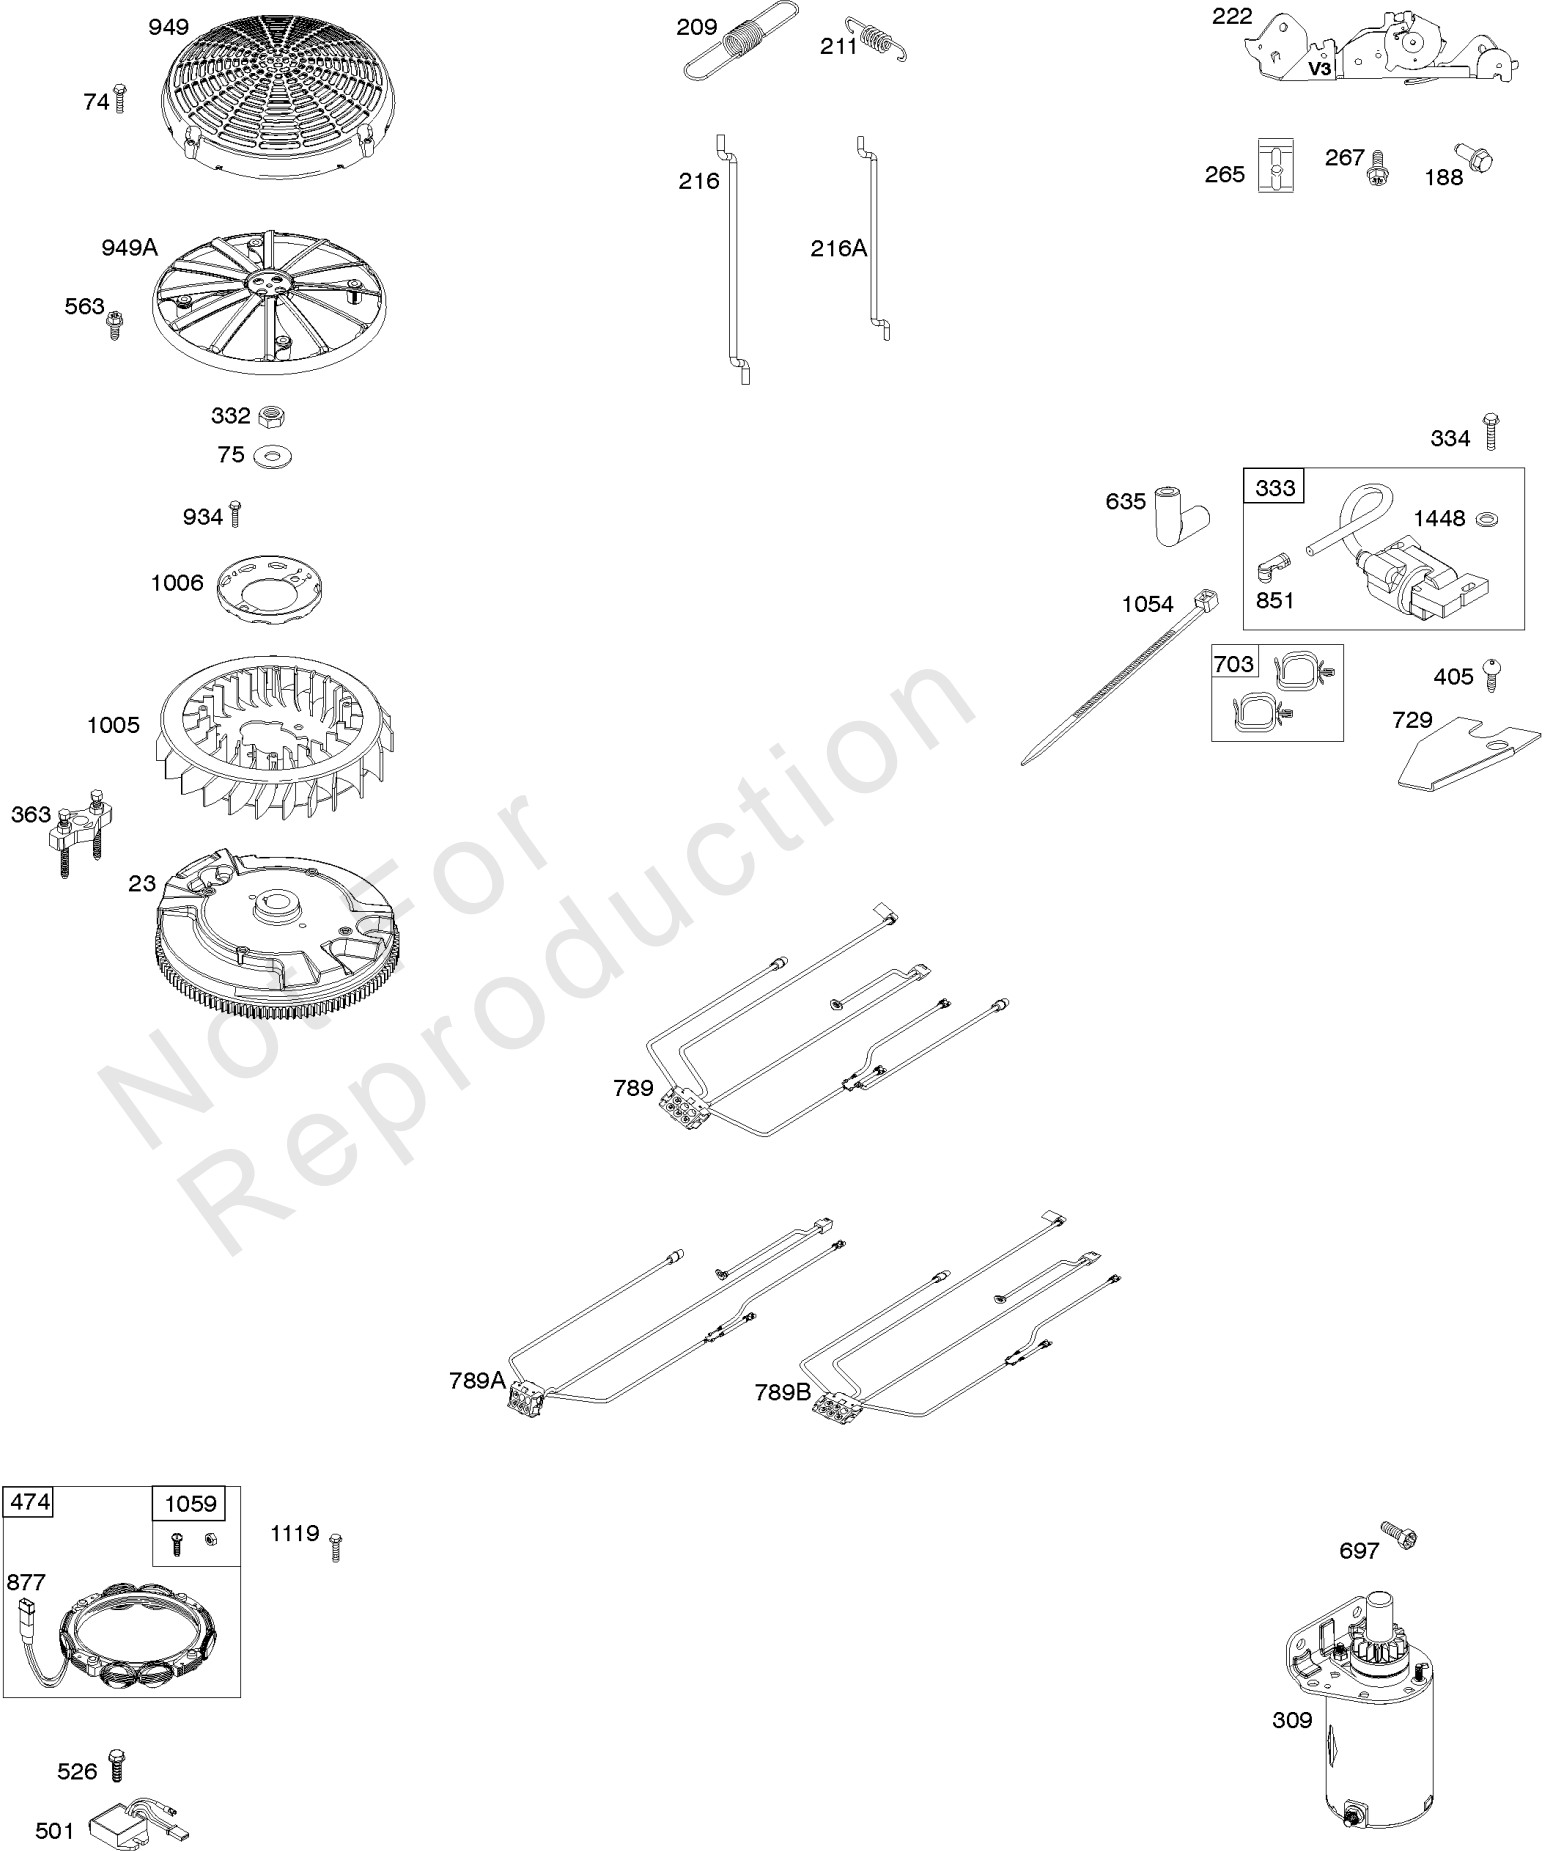

Flywheel, Controls, Wire Harness, Alternator, Starter

REF NO	PART NO	QTY	DESCRIPTION
23	799090		FLYWHEEL
74	698425		SCREW -(Rotating Screen)
75	691056		WASHER -(Flywheel)
188	691108		SCREW -(Control Bracket)
209	799258		SPRING, Governor -(Yellow)
211	691019		SPRING, Governed Idle -(No Color)
216	691022		LINK, Choke -(Manual Choke)
222	798916		BRACKET, Control
265	691024		CLAMP, Casing
267	792629		SCREW -(Casing Clamp)
309	590476		MOTOR, Starter
332	691059		NUT -(Flywheel)
333	799651		ARMATURE, Magneto
334	691061		SCREW -(Magneto Armature)
363	19203		PULLER, Flywheel
405	697820		SCREW -(Back Plate)
474	592830		ALTERNATOR -(10-16 Amp Regulated)
501	845907		REGULATOR
526	691108		SCREW -(Regulator)
563	799360		SCREW -(Debris Screen Guard)
635	692076		BOOT, Spark Plug
697	591909		SCREW -(Starter Motor) (Drive Cap)
703	691010		CLIP
729	797454		CLIP, Wire
789A	591392		HARNESS, Wiring
851	493880S		TERMINAL-SPARK PLUG
877	399916		WIRE/CONN-ALTERNATOR
934	592604		SCREW -(Fan Retainer)
949	799357		GUARD, Debris Screen
949A	593206		GUARD, Debris Screen
1005	791236		FAN, Flywheel
1006	798750		RETAINER, Fan
1054	280275		TIE, Cable
1059	698516		KIT, Screw/Washer
1119	691183		SCREW -(Alternator)
1448	690260		WASHER -(Magneto Armature)