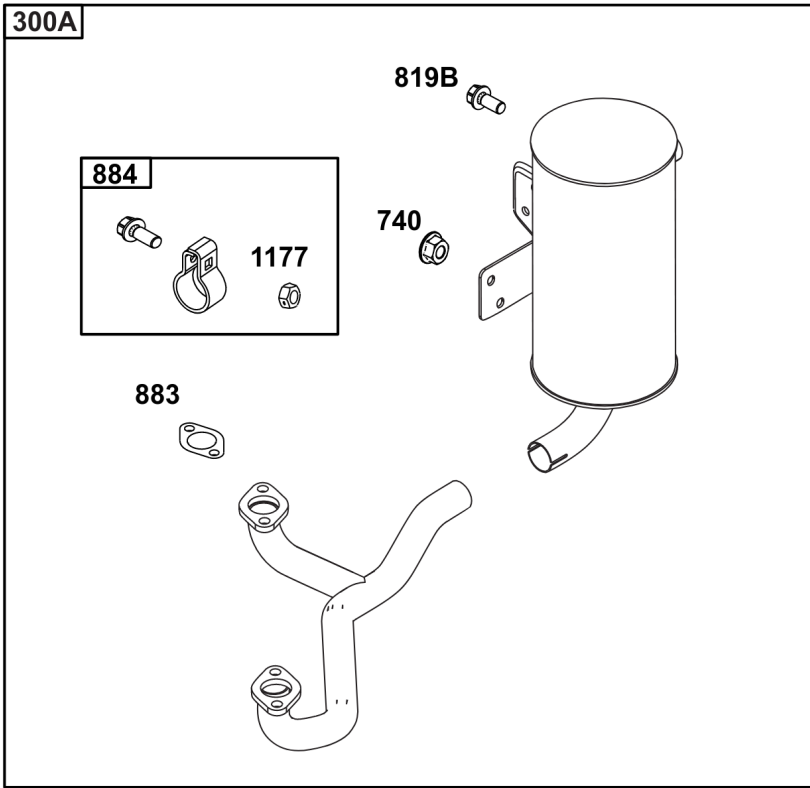

Exhaust/Muffler Configurations

REF NO	PART NO	QTY	DESCRIPTION
300A	771127	1	MUFFLER -(Oil Filter Side Outlet)(Commercial & Professional Series)
300B	771128	1	MUFFLER -(Starter Side Outlet)(Commercial & Professional Series)
300C	595822	1	MUFFLER -(Starter Side Outlet)(Commercial & Professional Series)
300D	84003680	1	MUFFLER -(Oil Filter Side Outlet) (Commercial & Professional Series)(Vanguard 810 & 810 EFI) (Compatible with 593868 Spark Arrester, 593885 Spark Arrester with Deflector.) (Equipped with plug for blocking off O2 sensor port for non EFI engines.)
437	690341	4	SCREW -(Exhaust Manifold)
740	704067	2	NUT, HEX FLNG,5/16-18 -(Muffler Bracket)
819	592604	2	SCREW -(Muffler Bracket)
819A	695629	4	SCREW -(Muffler Bracket)
819B	692062	2	SCREW -(Muffler Bracket)
883	594365	2	GASKET, Exhaust
884	691956	1	CLAMP, Muffler
1176	690941	4	NUT -(Exhaust Manifold)
1177	793859	1	NUT -(Muffler)