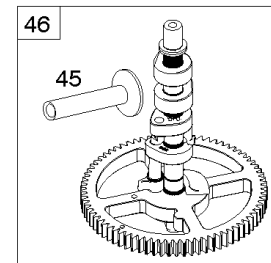

1319 WARNING LABEL

WARNING
Read and follow operating instructions before starting engine.
Operate in a well-ventilated area. Do not breathe the exhaust.
Do not drink alcohol before or while operating.
Do not operate the engine with a loose or damaged spark plug.
Do not operate the engine with a loose or damaged air filter.
Do not operate the engine with a loose or damaged oil filter.
Do not operate the engine with a loose or damaged oil dipstick.

REQUIRED when replacing parts with warning labels affixed.

1319A WARNING LABEL

REQUIRED when replacing parts with warning labels affixed.

1058 OPERATOR'S MANUAL

1036 EMISSIONS LABEL