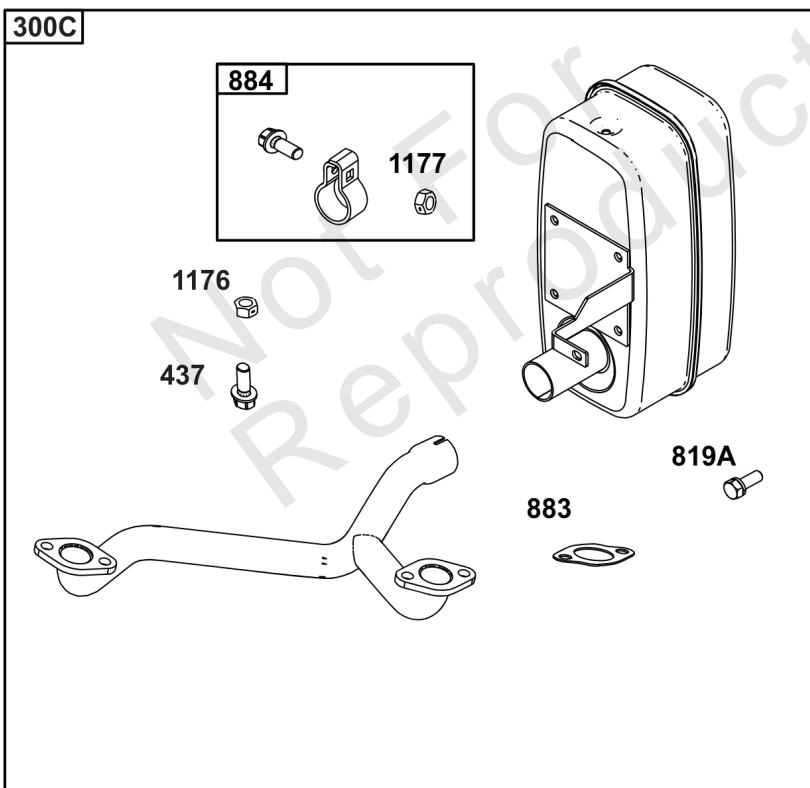

Exhaust/Muffler Configurations

REF NO	PART NO	QTY	DESCRIPTION
300A	771127	1	MUFFLER -(Oil Filter Side Outlet)(Commercial & Professional Series)
300B	771128	1	MUFFLER -(Starter Side Outlet)(Commercial & Professional Series)
300C	595822	1	MUFFLER -(Starter Side Outlet)(Commercial & Professional Series)
300D	84003680	1	MUFFLER -(Oil Filter Side Outlet) (Commercial & Professional Series)(Vanguard 810 & 810 EFI) (Compatible with 593868 Spark Arrester, 593885 Spark Arrester with Deflector.) (Equipped with plug for blocking off O2 sensor port for non EFI engines.)
437	690341	4	SCREW -(Exhaust Manifold)
740	704067	2	NUT, HEX FLNG,5/16-18 -(Muffler Bracket)
819	592604	2	SCREW -(Muffler Bracket)
819A	695629	4	SCREW -(Muffler Bracket)
819B	692062	2	SCREW -(Muffler Bracket)
883	594365	2	GASKET, Exhaust
884	691956	1	CLAMP, Muffler
1176	690941	4	NUT -(Exhaust Manifold)
1177	793859	1	NUT -(Muffler)