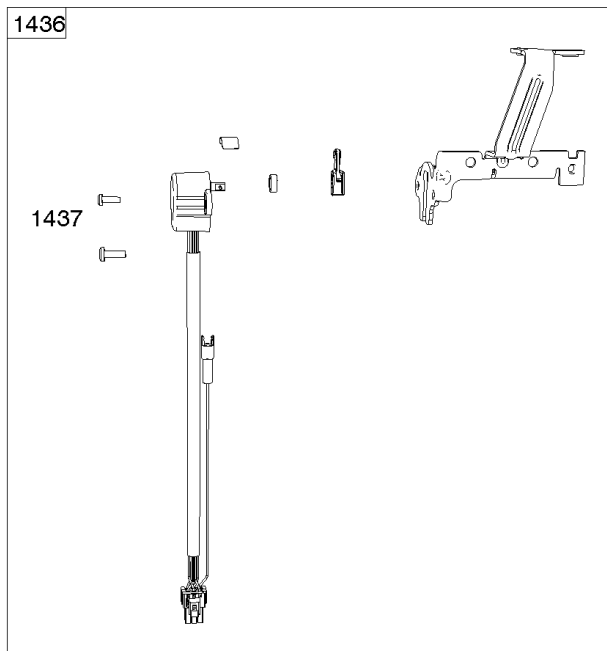

REF NO	PART NO	QTY	DESCRIPTION
1058	279348TRI		MANUAL, Operator's
1319	794467		LABEL, Warning
1319A	797669		LABEL, Warning

Not For Reproduction

ECU Module

REF NO	PART NO	QTY	DESCRIPTION
318	691127		SCREW -(Mounting Bracket)
318A	792629		SCREW -(Mounting Bracket) (Electronic Choke Module To Mounting Bracket)
493	797176		BRACKET, Mounting -(Electronic Choke)
640	796913		WIRE ASSEMBLY -(Thermistor)
1436	799108		MOTOR, Stepper/Bracket
1437	699891		SCREW -(Stepper/Bracket Motor)
1438	796352S		MODULE, Electronic Choke
1439	794904		SCREW -(Thermistor Wire Assembly)