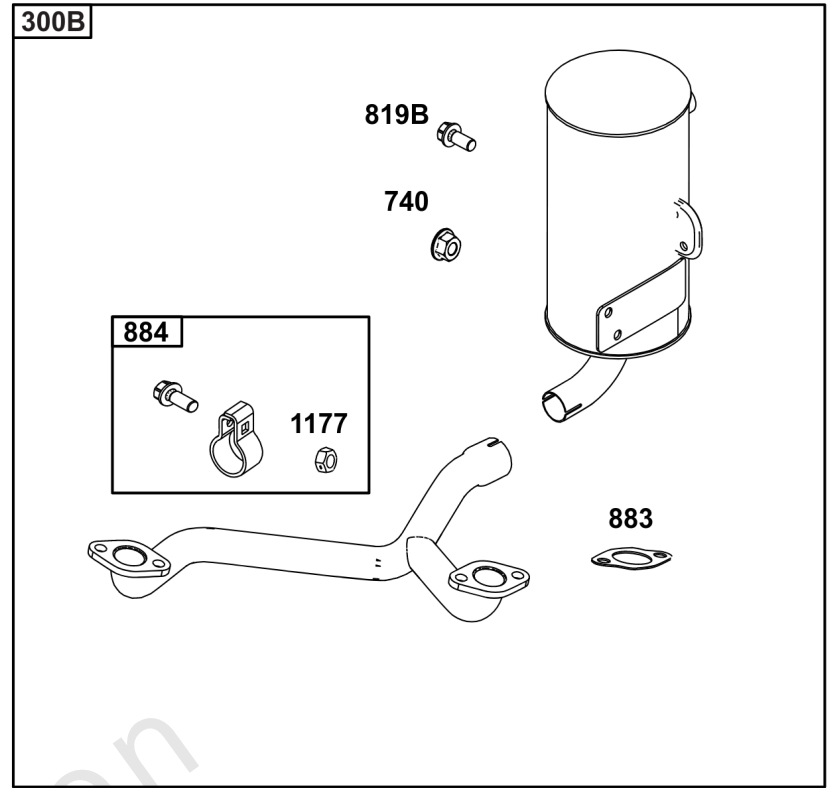

Exhaust/Muffler Configurations

REF NO	PART NO	QTY	DESCRIPTION
300A	771127	1	MUFFLER -(Oil Filter Side Outlet)(Commercial & Professional Series)
300B	771128	1	MUFFLER -(Starter Side Outlet)(Commercial & Professional Series)
300C	595822	1	MUFFLER -(Starter Side Outlet)(Commercial & Professional Series)
300D	84003680	1	MUFFLER -(Oil Filter Side Outlet) (Commercial & Professional Series)(Vanguard 810 & 810 EFI) (Compatible with 593868 Spark Arrester, 593885 Spark Arrester with Deflector.) (Equipped with plug for blocking off O2 sensor port for non EFI engines.)
437	690341	4	SCREW -(Exhaust Manifold)
740	704067	2	NUT, HEX FLNG,5/16-18 -(Muffler Bracket)
819	592604	2	SCREW -(Muffler Bracket)
819A	695629	4	SCREW -(Muffler Bracket)
819B	692062	2	SCREW -(Muffler Bracket)
883	594365	2	GASKET, Exhaust
884	691956	1	CLAMP, Muffler
1176	690941	4	NUT -(Exhaust Manifold)
1177	793859	1	NUT -(Muffler)