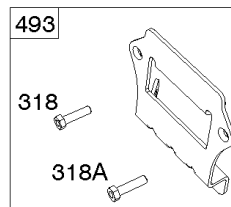

REQUIRED when replacing parts with warning labels affixed.

1319A WARNING LABEL

REQUIRED when replacing parts with warning labels affixed.

1058 OPERATOR'S MANUAL

1036 EMISSIONS LABEL

Cylinder, Crankshaft, Camshaft, Air Guides

REF NO	PART NO	QTY	DESCRIPTION
1058	279348TRI		MANUAL, Operator's
1319	794467		LABEL, Warning
1319A	797669		LABEL, Warning

Not For Reproduction

ECU Module

REF NO	PART NO	QTY	DESCRIPTION
318	691127		SCREW -(Mounting Bracket)
318A	792629		SCREW -(Mounting Bracket) (Electronic Choke Module To Mounting Bracket)
493	797176		BRACKET, Mounting -(Electronic Choke)
640	796913		WIRE ASSEMBLY -(Thermistor)
1436	799108		MOTOR, Stepper/Bracket
1437	699891		SCREW -(Stepper/Bracket Motor)
1438	796352S		MODULE, Electronic Choke
1439	794904		SCREW -(Thermistor Wire Assembly)