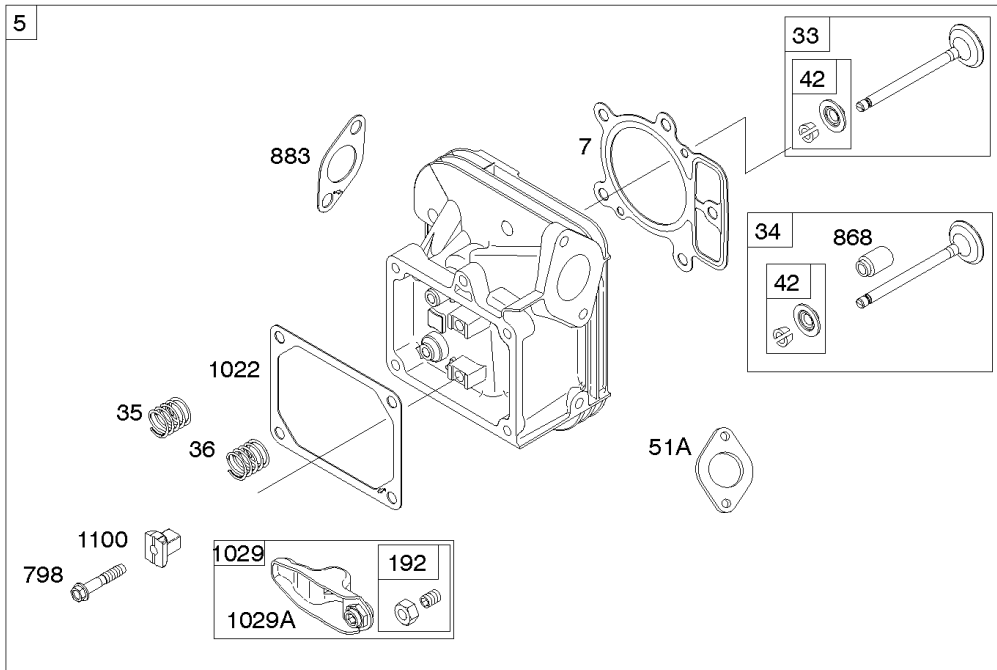

Cylinder Head, Rocker Arm Cover, Intake Manifold

REF NO	PART NO	QTY	DESCRIPTION
5	799088		HEAD, Cylinder -(Cylinder #1)
5A	799089		HEAD, Cylinder -(Cylinder #2)
7	796851		GASKET, Cylinder Head
13	793988		SCREW -(Cylinder Head)
33	793557		VALVE, Exhaust
34	793556		VALVE, Intake
35	694865		SPRING, Valve -(Intake)
36	694865		SPRING, Valve -(Exhaust)
42	499586		KEEPER, Valve
45	690977		TAPPET, Valve
50	797503		MANIFOLD, Intake
51	796876		GASKET, Intake
51A	690949		GASKET, Intake
53	690951		STUD -(Carburetor)
54	699816		SCREW -(Intake Manifold)
122	798759		SPACER, Carburetor
163	691001		GASKET, Air Cleaner
192	690083		ADJUSTER, Rocker Arm
213	799510		BRACKET, Choke Control
337	792015		PLUG, Spark
383	19576S		WRENCH, Spark Plug
415	794903		PLUG -(Sump)
613	690341		SCREW -(Muffler)
635	692076		BOOT, Spark Plug
654	690958		NUT -(Carburetor)
798	697890		SCREW -(Rocker Arm)
868	690968		SEAL, Valve
883	690970		GASKET, Exhaust
914	691127		SCREW -(Rocker Cover)
918A	596163		HOSE, Vacuum -Used Before Code Date 19091800
918A	593641		HOSE, Vacuum -Used After Code Date 19091700
929	691003		SCREW -(Choke Control Bracket)
929A	794904		SCREW -(Choke Control Bracket)
964	799159		CAP, Connector
1022	690971		GASKET, Rocker Cover
1023	793146		COVER, Rocker -(Cylinder #1)
1023A	499600		COVER, Rocker -(Cylinder #2)
1026	690981		ROD, Push -(Steel)

Cylinder Head, Rocker Arm Cover, Intake Manifold

Mfg. No: 49T777-0004-G1