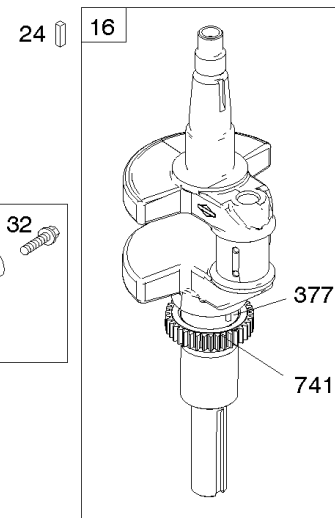

1319 WARNING LABEL

WARNING
Read and follow operating instructions before starting engine.
Operate in a well-ventilated area. Do not breathe the exhaust.
Do not drink alcohol before or while operating.
Do not operate the engine with a loose or damaged spark plug.
Do not operate the engine with a loose or damaged air filter.
Do not operate the engine with a loose or damaged oil filter.
Do not operate the engine with a loose or damaged oil dipstick.

REQUIRED when replacing parts with warning labels affixed.

1319A WARNING LABEL

REQUIRED when replacing parts with warning labels affixed.

1058 OPERATOR'S MANUAL

1036 EMISSIONS LABEL