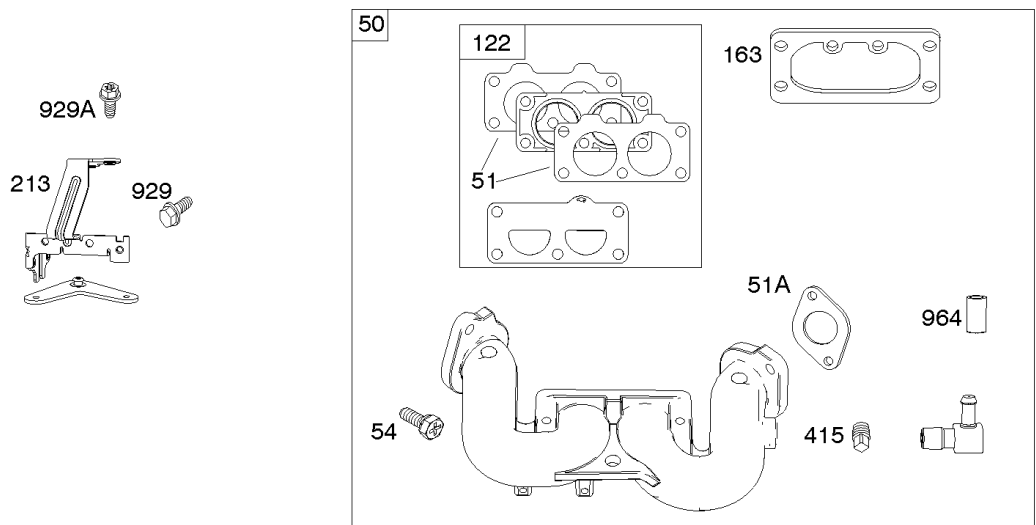

Carburetor, Fuel Supply

REF NO	PART NO	QTY	DESCRIPTION
51A	690949		GASKET, Intake
93	845864		BUSHING, Throttle Shaft
95	690718		SCREW -(Throttle Valve)
98	699721		KIT, Idle Speed
104	694918		PIN, Float Hinge
105	808798		VALVE, Float Needle
108	699723		VALVE, Choke
117	842082		JET, Main -(Standard)
118	842081		JET, Main -(High Altitude)
122	798759		SPACER, Carburetor
125	799511		CARBURETOR
130	796875		VALVE, Throttle
131	796872		KIT, Throttle Shaft
133	699724		FLOAT, Carburetor
135	699729		TUBE, Fuel Transfer
137	690994		GASKET, Float Bowl
141	799112		KIT, Choke Shaft
142	796871		NOZZLE, Carburetor
150	841649		GASKET, Nozzle
163	691001		GASKET, Air Cleaner
186A	799158		CONNECTOR, Hose -(EVAP)
186B	845141		CONNECTOR, Hose -(EVAP)
187	791766		LINE, Fuel -(Cut To Required Length)
217	799771		SPRING, Choke Return
231	690718		SCREW -(Choke Valve)
240	695666		FILTER, Fuel
276	695410		WASHER, Sealing
385	797409		SCREW -(Fuel Pump) (Fuel Pump Mounted To Blower Housing)
387	808656		PUMP, Fuel
418	795912		PLATE, Carburetor Cover
601	691038		CLAMP, Hose
633	690722		SEAL, Choke/Throttle Shaft
672	690234		GASKET, Carburetor Plate
918	799160		HOSE, Vacuum
947	798779		SOLENOID, Fuel
964	799159		CAP, Connector
975	799114		BOWL, Float
987	808183		SEAL, Choke/Throttle Shaft
1124	690988		SEAL, O-Ring -(Fuel Transfer Tube)
1124A	841653		SEAL, O-Ring -(Fuel Transfer Tube)
1126	690991		SCREW -(Fuel Transfer Tube)
1127	695407		SCREW -(Float Bowl) (Float Bowl to Carburetor Body)
1128	690990		SCREW -(Carburetor Nozzle)

Carburetor, Fuel Supply

REF NO	PART NO	QTY	DESCRIPTION
1169	690990		SCREW -(Carburetor Cover Plate)

Not For Reproduction

Cylinder Head, Rocker Arm Cover, Intake Manifold

Mfg. No: 49T777-0004-G1

Cylinder Head, Rocker Arm Cover, Intake Manifold