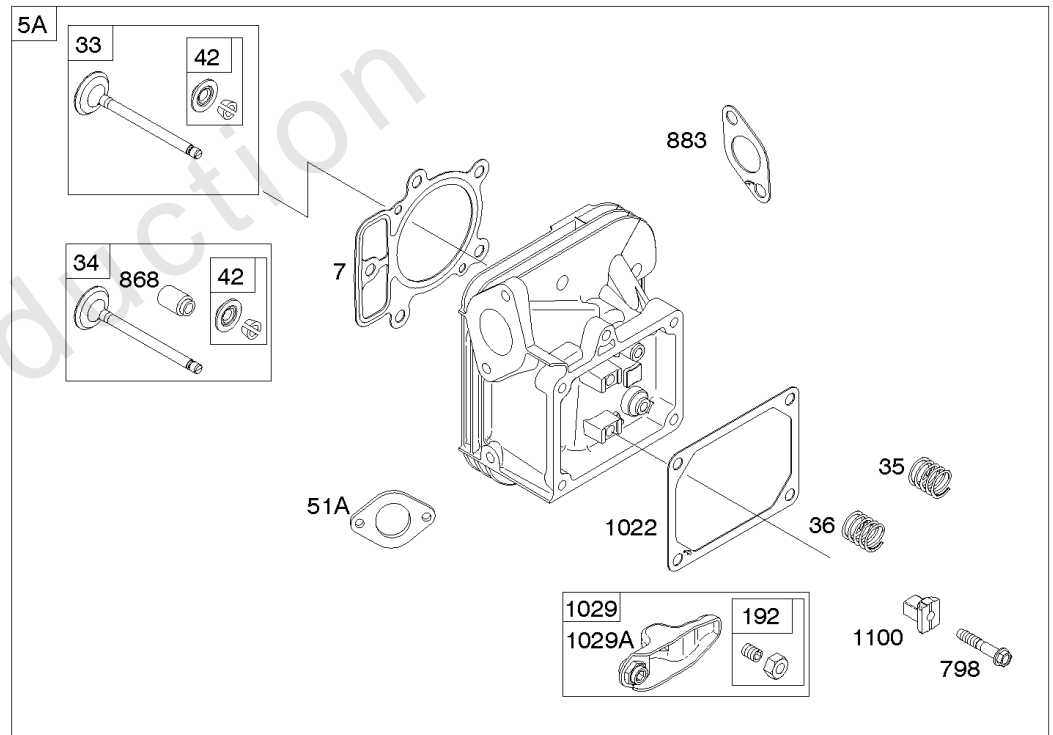

Cylinder Head, Rocker Arm Cover, Intake Manifold

REF NO	PART NO	QTY	DESCRIPTION
5	799088		HEAD, Cylinder -(Cylinder #1)
5A	799089		HEAD, Cylinder -(Cylinder #2)
7	796851		GASKET, Cylinder Head
13	793988		SCREW -(Cylinder Head)
33	793557		VALVE, Exhaust
34	793556		VALVE, Intake
35	694865		SPRING, Valve -(Intake)
36	694865		SPRING, Valve -(Exhaust)
42	499586		KEEPER, Valve
45	690977		TAPPET, Valve
50	797503		MANIFOLD, Intake
51	796876		GASKET, Intake
51A	690949		GASKET, Intake
53	690951		STUD -(Carburetor)
54	699816		SCREW -(Intake Manifold)
122	798759		SPACER, Carburetor
163	691001		GASKET, Air Cleaner
192	690083		ADJUSTER, Rocker Arm
213	799510		BRACKET, Choke Control
337	792015		PLUG, Spark
383	19576S		WRENCH, Spark Plug
415	794903		PLUG -(Sump)
613	690341		SCREW -(Muffler)
635	692076		BOOT, Spark Plug
654	690958		NUT -(Carburetor)
798	697890		SCREW -(Rocker Arm)
868	690968		SEAL, Valve
883	690970		GASKET, Exhaust
914	691127		SCREW -(Rocker Cover)
918A	596163		HOSE, Vacuum -Used Before Code Date 19091800
918A	593641		HOSE, Vacuum -Used After Code Date 19091700
929	691003		SCREW -(Choke Control Bracket)
929A	794904		SCREW -(Choke Control Bracket)
964	799159		CAP, Connector
1022	690971		GASKET, Rocker Cover
1023	793146		COVER, Rocker -(Cylinder #1)
1023A	499600		COVER, Rocker -(Cylinder #2)
1026	690981		ROD, Push -(Steel)

Cylinder Head, Rocker Arm Cover, Intake Manifold

Mfg. No: 49T777-0004-G1