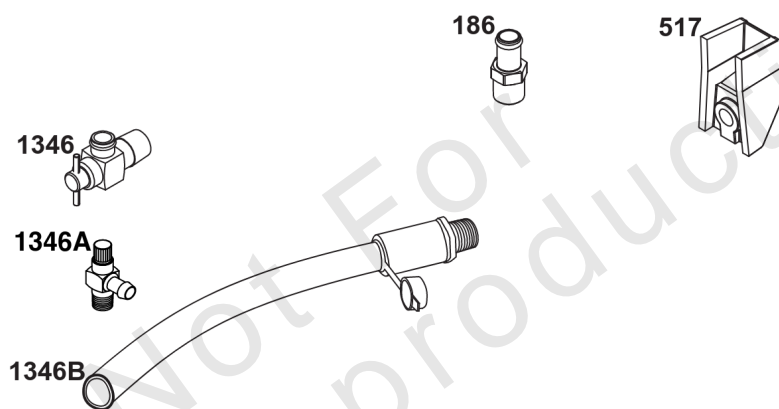

Not For Reproduction

Lubrication

REF NO	PART NO	QTY	DESCRIPTION
186	796532	1	CONNECTOR, Hose -(Threaded Engine Block Connector for EZ-Oil Drain Hose) (Order hose separate)
239	690233	1	SWITCH, Oil Pressure -(2-4 PSI Normally-Closed Switch)
239A	491657S	1	SWITCH, Oil Pressure -(3-5 PSI Normally-Closed Switch)
239B	841281	1	SWITCH, Oil Pressure -(7-10 PSI Normally-Closed Switch)
239C	694115	1	SWITCH, Oil Pressure -(9-13 PSI Normally-Closed Switch)
239D	697049	1	SWITCH, Oil Pressure -(3-6 PSI Normally-Open Switch)
295B	594271	1	ADAPTER, Remote Oil Filter -(Remote Oil Filter Kit)
512	594200	1	HOSE, Oil Drain -(EZ-Oil Drain Hose, 10.5") (Order threaded engine block connector separate)
512	593635	1	HOSE, Oil Drain -(EZ-Oil Drain Hose, 13.75") (Order threaded engine block connector separate)
512B	1723165SM	1	HOSE, Oil Drain, 10-1/2" Long, 3/8-18 Fittings -(10.5")
512C	5048681SM	1	HOSE, OIL DRAIN -(12.5")
517	593633	1	RETAINER, Oil Drain
601	841597	4	CLAMP, Hose
1013	690954	1	NIPPLE, Oil Filter
1346	844802	1	VALVE, Oil Drain Shut Off
1346A	492031	1	VALVE, Oil Drain Shut Off
1346B	5401WEB	1	VALVE, Oil Drain Shut Off -(1/4 Turn Oil Drain Valve with Hose)
1374	796863	1	SEAL, O-Ring
1505	100169		OIL-1QT VANGUARD (CASE) -(1 qt. Bottle)
1505A	100170		OIL-5QT VANGUARD (CASE) -(5 qt. Bottle)