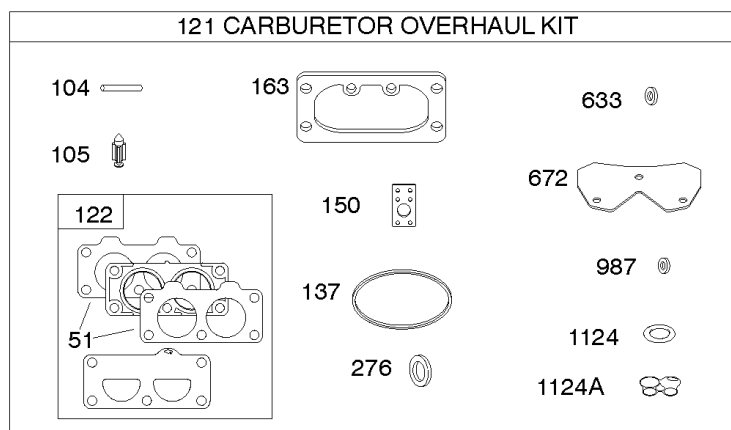

Engine/Valve Gasket Set, Carburetor Overhaul Kit

Mfg. No: 49T777-0003-G1

Engine/Valve Gasket Set, Carburetor Overhaul Kit

REF NO	PART NO	QTY	DESCRIPTION
3	391086S		SEAL, Oil -(Magneto Side)
7	796851		GASKET, Cylinder Head
9	690937		GASKET, Breather
12	591911		GASKET, Crankcase
20	795387		SEAL, Oil -(PTO Side)
51	796876		GASKET, Intake
51A	690949		GASKET, Intake
104	694918		PIN, Float Hinge
105	808798		VALVE, Float Needle
121	799132		KIT, Carburetor Overhaul
122	798759		SPACER, Carburetor
137	690994		GASKET, Float Bowl
150	841649		GASKET, Nozzle
163	691001		GASKET, Air Cleaner
276	695410		WASHER, Sealing
358	799117		GASKET SET, Engine
524	691032		SEAL, O-Ring
633	690722		SEAL, Choke/Throttle Shaft
672	690234		GASKET, Carburetor Plate
691	790574		SEAL, Governor Shaft
842	691031		SEAL, O-Ring -(Dipstick Tube)
868	690968		SEAL, Valve
883	690970		GASKET, Exhaust
943	796222		SEAL, O-Ring -(Oil Pump Cover)
987	808183		SEAL, Choke/Throttle Shaft
1022	690971		GASKET, Rocker Cover
1095	694013		GASKET SET, Valve
1124	690988		SEAL, O-Ring -(Fuel Transfer Tube)
1124A	841653		SEAL, O-Ring -(Fuel Transfer Tube)