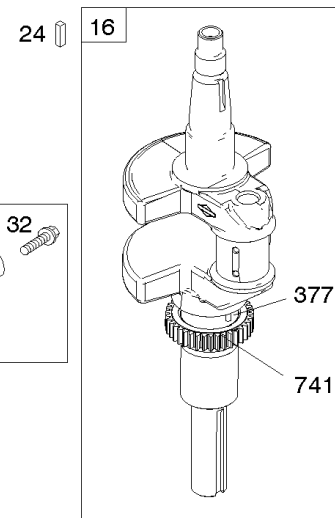

1319 WARNING LABEL

WARNING
Read and follow operating instructions before starting engine.
Operate in a well-ventilated area. Do not breathe the fumes.
Do not drink alcohol before starting engine.
Do not operate the engine with a full tank of fuel.
Do not operate the engine with a full tank of fuel.
Do not operate the engine with a full tank of fuel.

REQUIRED when replacing parts with warning labels affixed.

1319A WARNING LABEL

REQUIRED when replacing parts with warning labels affixed.

1058 OPERATOR'S MANUAL

1036 EMISSIONS LABEL