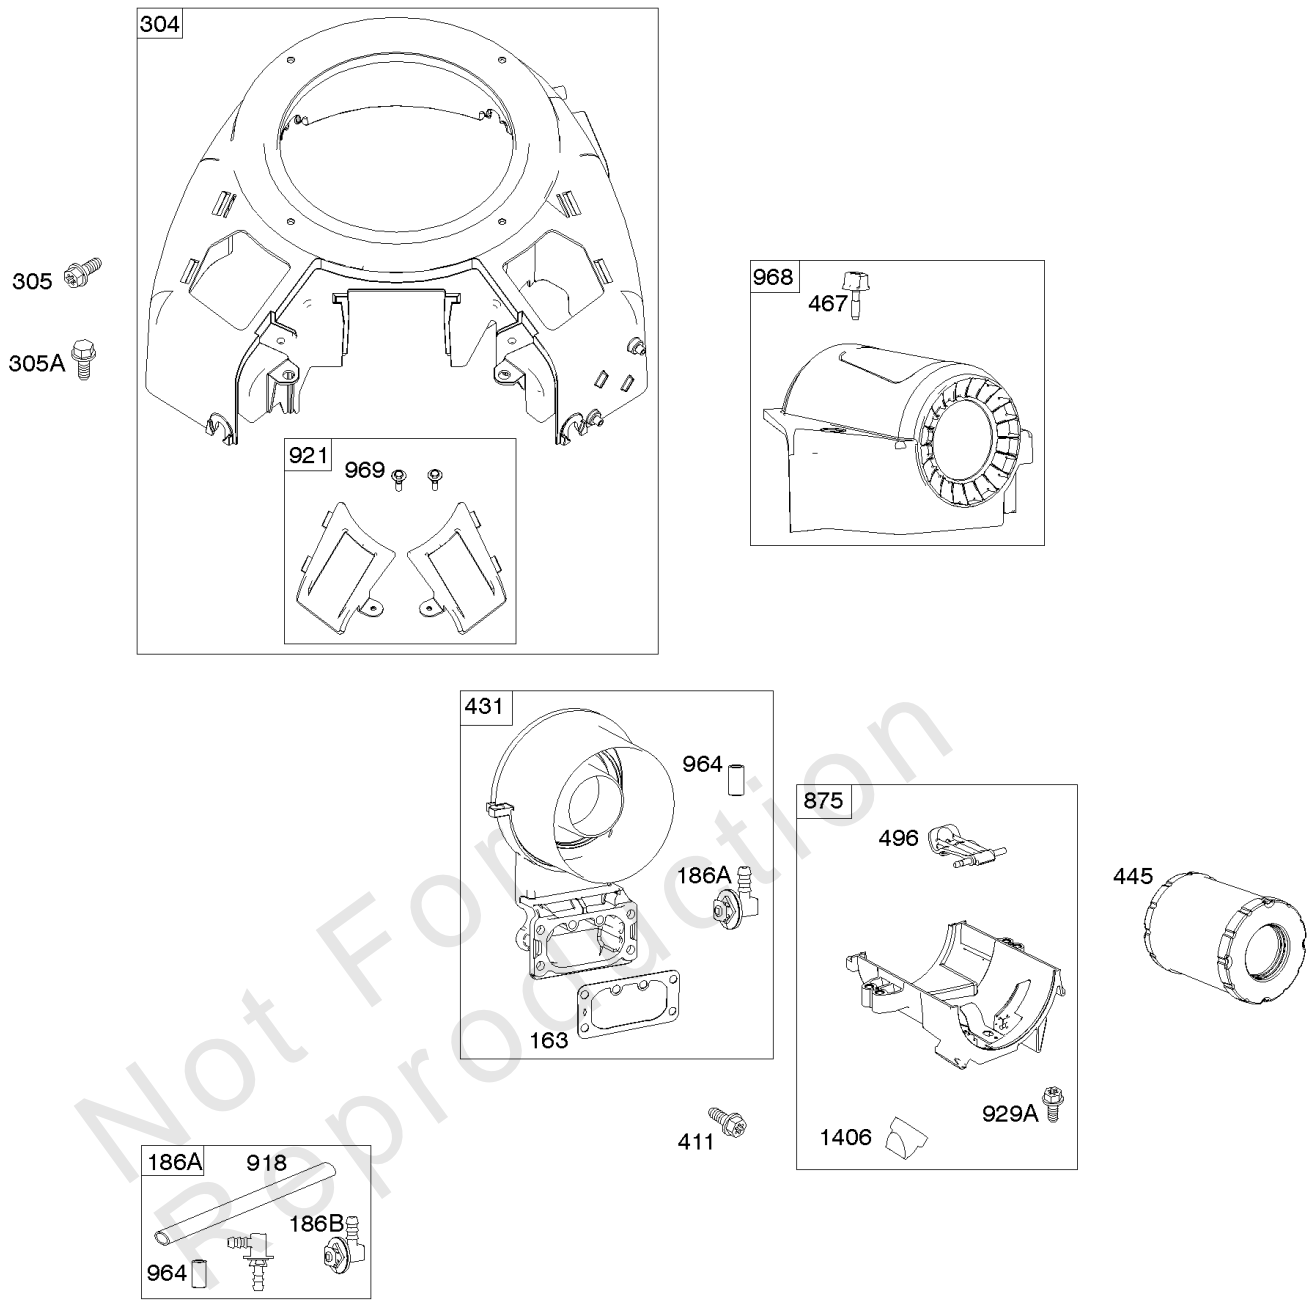

Model Components	Page
Blower Housing, Air Cleaner.	4
Carburetor, Fuel Supply.	6
Cylinder Head, Rocker Arm Cover, Intake Manifold.	10
Cylinder, Crankshaft, Camshaft, Air Guides.	14
ECU Module.	18
Engine Sump, Lubrication, Oil Cooler.	20
Engine/Valve Gasket Set, Carburetor Overhaul Kit.	24
Flywheel, Controls, Wire Harness, Alternator, Starter.	26
Replacement Engine - US & Canada.	28
Model 40, 44 & 49 Engine Accessories Catalog.	29
Maintenance Kits.	30
Engine Mounted Below Deck Mufflers.	32
Engine Mounted Above Deck Mufflers.	34
Spark Arrester/Deflector.	36
Lubrication.	38
Implement Mounted Above Deck Mufflers.	40
Exhaust/Muffler Configurations.	42
Electrical.	44
Flywheel Guards.	46
Speed Control.	48
Muffler Mounting Hardware.	50

Not For
Reproduction