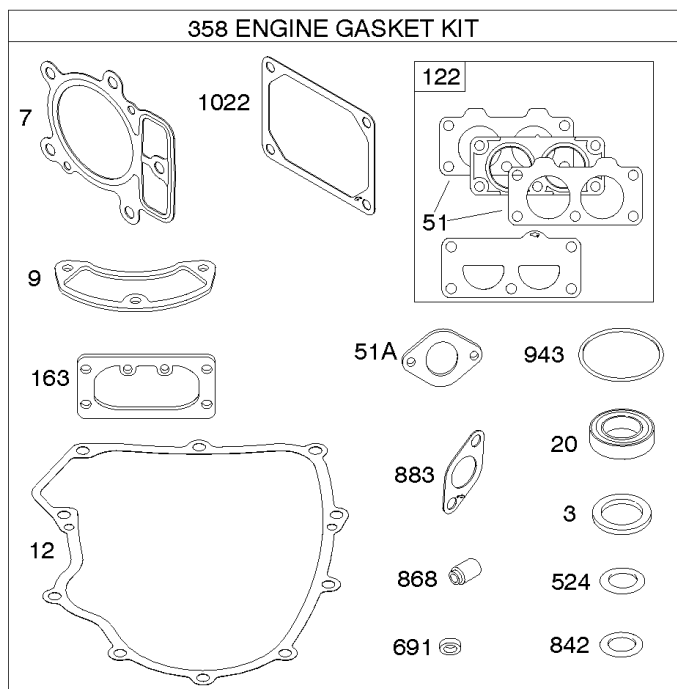

Engine/Valve Gasket Set, Carburetor Overhaul Kit

Mfg. No: 49T777-0003-G1

Engine/Valve Gasket Set, Carburetor Overhaul Kit

REF NO	PART NO	QTY	DESCRIPTION
3	391086S		SEAL, Oil -(Magneto Side)
7	796851		GASKET, Cylinder Head
9	690937		GASKET, Breather
12	591911		GASKET, Crankcase
20	795387		SEAL, Oil -(PTO Side)
51	796876		GASKET, Intake
51A	690949		GASKET, Intake
104	694918		PIN, Float Hinge
105	808798		VALVE, Float Needle
121	799132		KIT, Carburetor Overhaul
122	798759		SPACER, Carburetor
137	690994		GASKET, Float Bowl
150	841649		GASKET, Nozzle
163	691001		GASKET, Air Cleaner
276	695410		WASHER, Sealing
358	799117		GASKET SET, Engine
524	691032		SEAL, O-Ring
633	690722		SEAL, Choke/Throttle Shaft
672	690234		GASKET, Carburetor Plate
691	790574		SEAL, Governor Shaft
842	691031		SEAL, O-Ring -(Dipstick Tube)
868	690968		SEAL, Valve
883	690970		GASKET, Exhaust
943	796222		SEAL, O-Ring -(Oil Pump Cover)
987	808183		SEAL, Choke/Throttle Shaft
1022	690971		GASKET, Rocker Cover
1095	694013		GASKET SET, Valve
1124	690988		SEAL, O-Ring -(Fuel Transfer Tube)
1124A	841653		SEAL, O-Ring -(Fuel Transfer Tube)