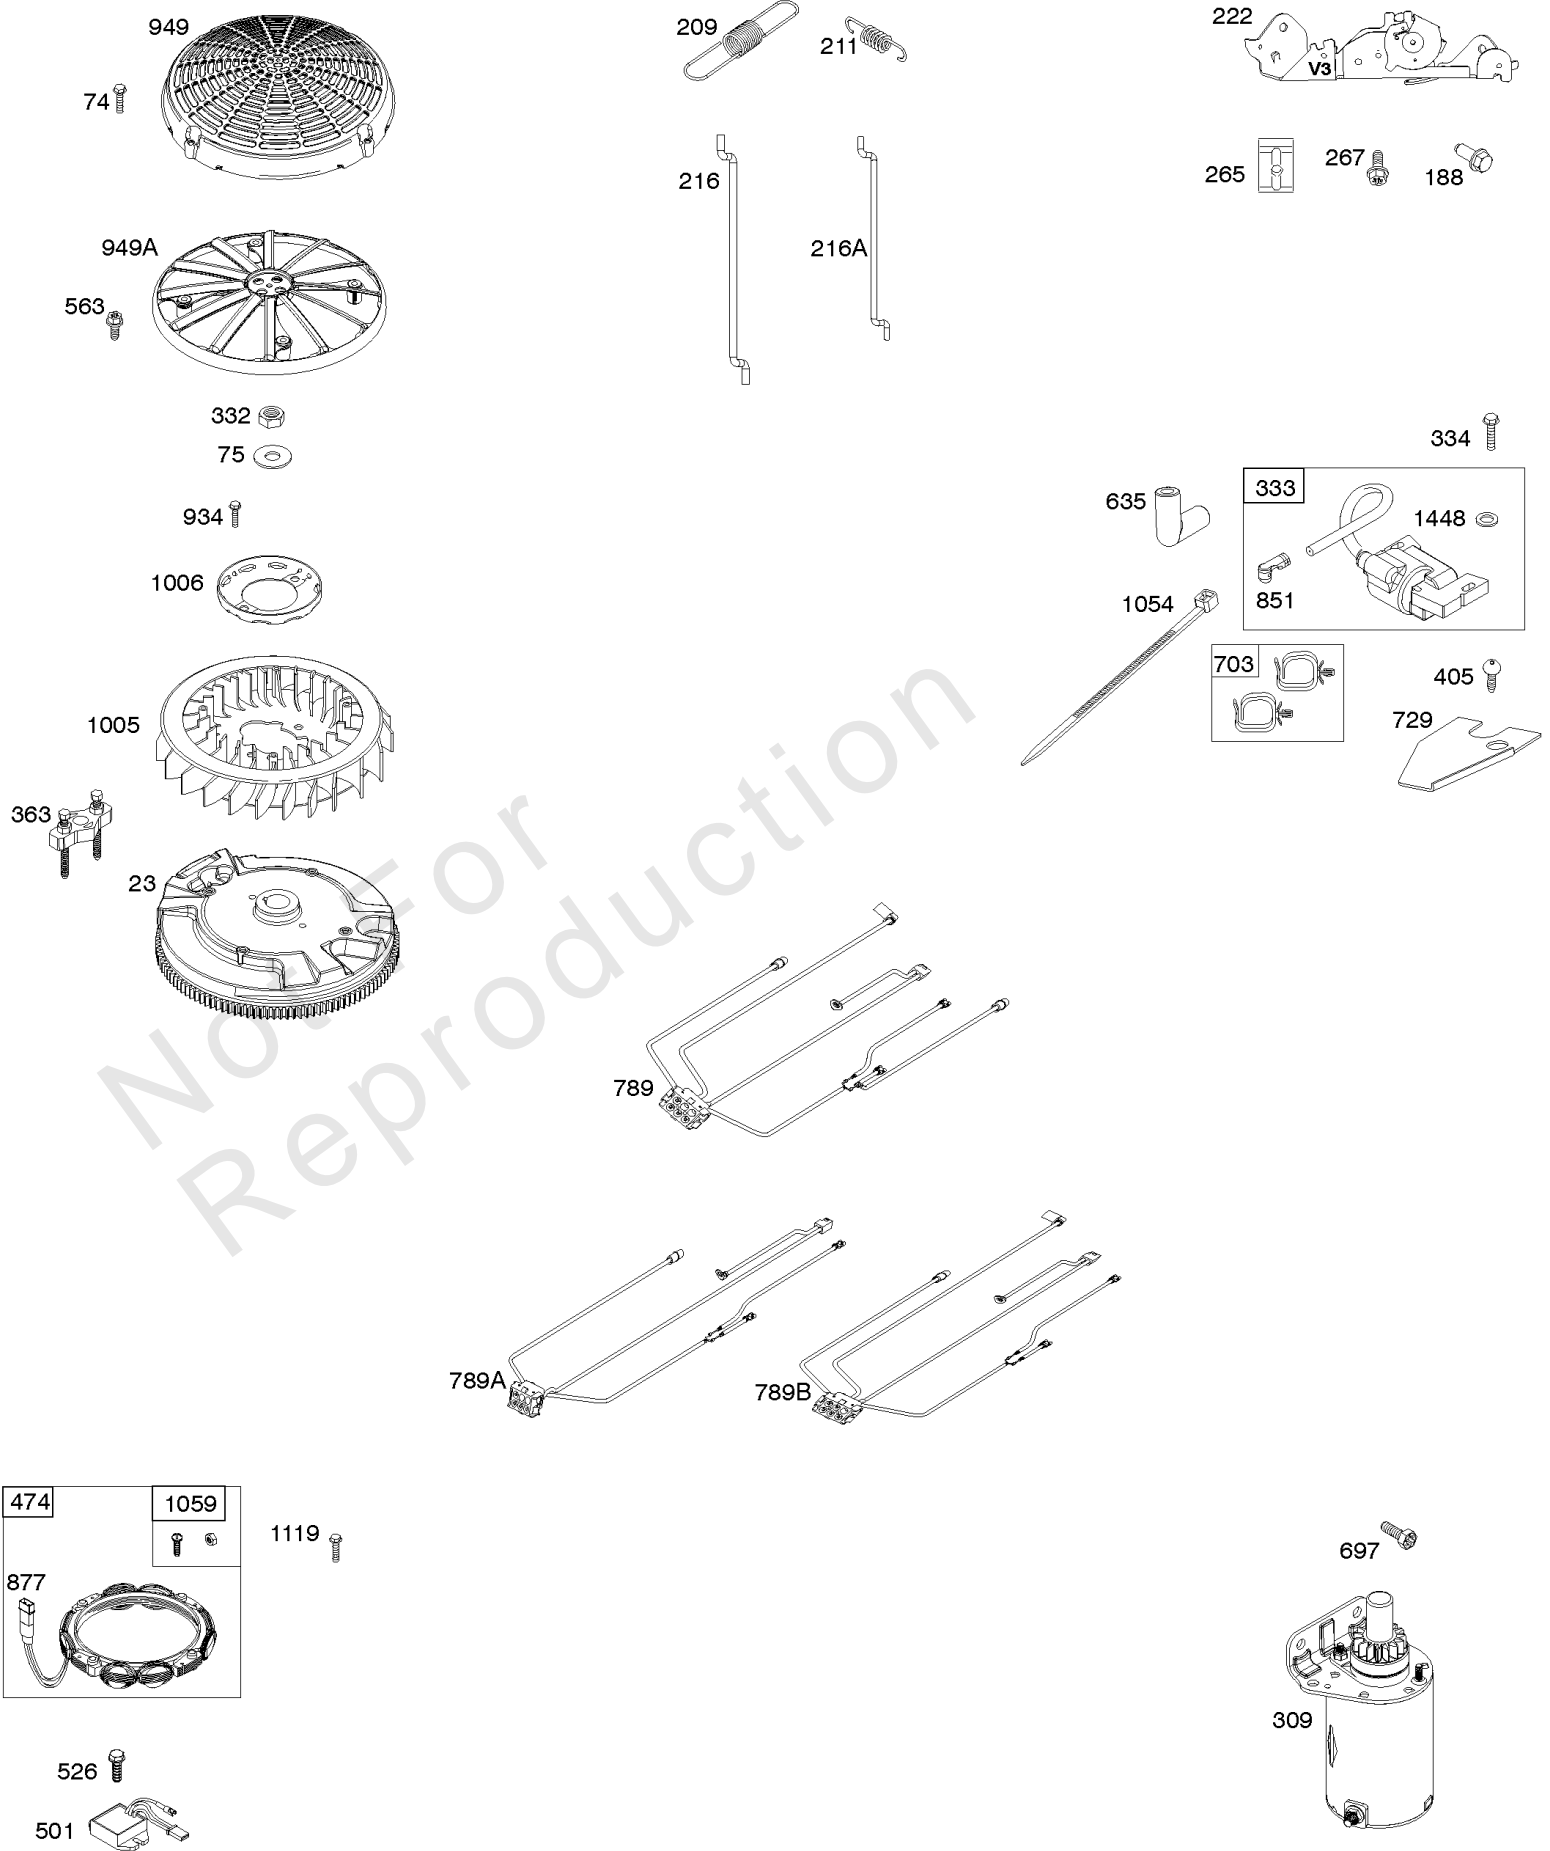

Mfg. No: 49T777-0003-G1

Engine/Valve Gasket Set, Carburetor Overhaul Kit

REF NO	PART NO	QTY	DESCRIPTION
3	391086S		SEAL, Oil -(Magneto Side)
7	796851		GASKET, Cylinder Head
9	690937		GASKET, Breather
12	591911		GASKET, Crankcase
20	795387		SEAL, Oil -(PTO Side)
51	796876		GASKET, Intake
51A	690949		GASKET, Intake
104	694918		PIN, Float Hinge
105	808798		VALVE, Float Needle
121	799132		KIT, Carburetor Overhaul
122	798759		SPACER, Carburetor
137	690994		GASKET, Float Bowl
150	841649		GASKET, Nozzle
163	691001		GASKET, Air Cleaner
276	695410		WASHER, Sealing
358	799117		GASKET SET, Engine
524	691032		SEAL, O-Ring
633	690722		SEAL, Choke/Throttle Shaft
672	690234		GASKET, Carburetor Plate
691	790574		SEAL, Governor Shaft
842	691031		SEAL, O-Ring -(Dipstick Tube)
868	690968		SEAL, Valve
883	690970		GASKET, Exhaust
943	796222		SEAL, O-Ring -(Oil Pump Cover)
987	808183		SEAL, Choke/Throttle Shaft
1022	690971		GASKET, Rocker Cover
1095	694013		GASKET SET, Valve
1124	690988		SEAL, O-Ring -(Fuel Transfer Tube)
1124A	841653		SEAL, O-Ring -(Fuel Transfer Tube)