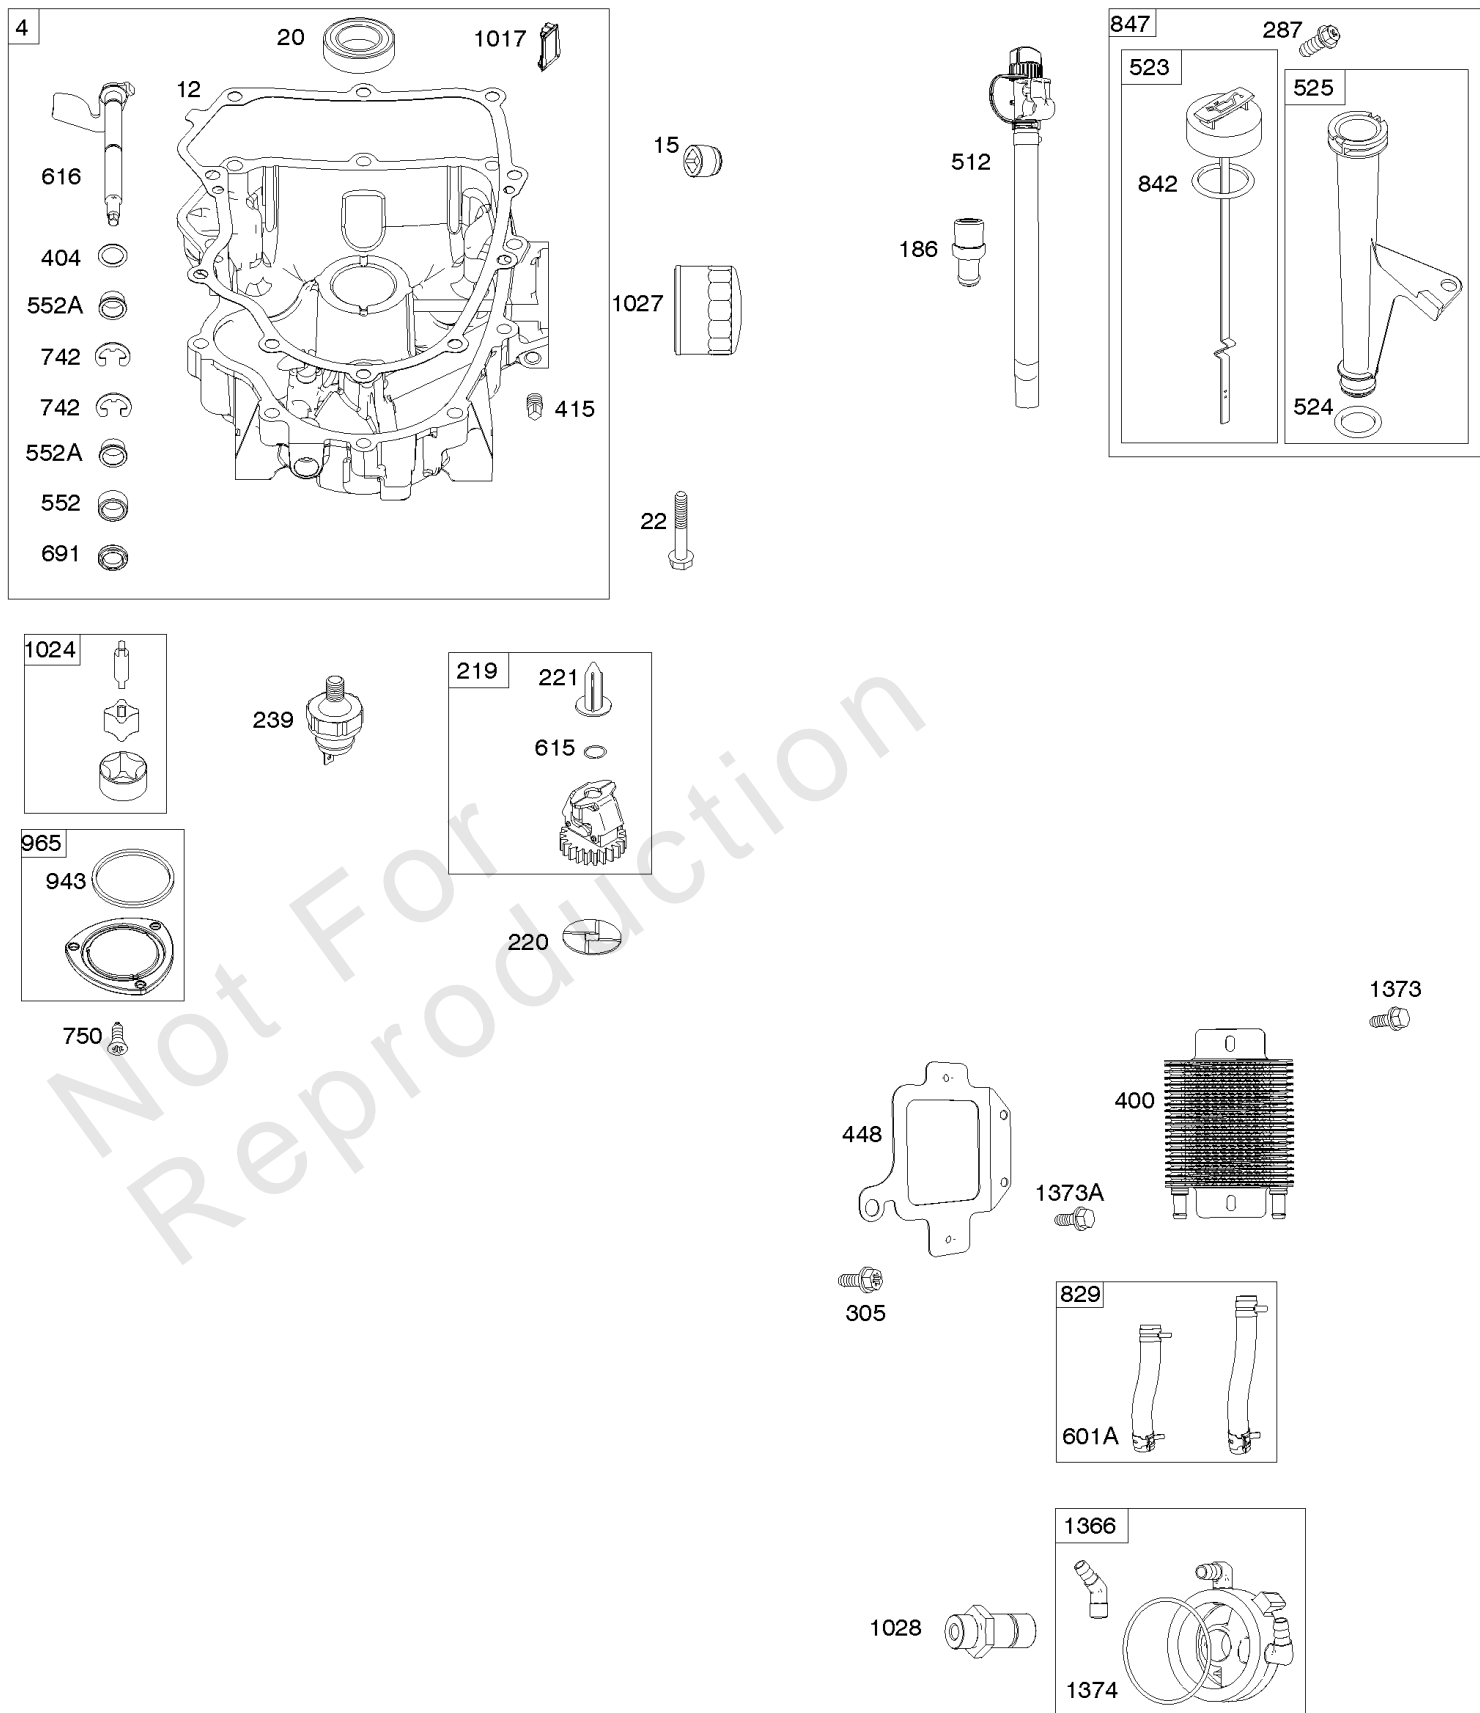

Engine Sump, Lubrication, Oil Cooler

REF NO	PART NO	QTY	DESCRIPTION
4	797502		SUMP, Engine
12	591911		GASKET, Crankcase
15	690946		PLUG, Oil Drain
20	795387		SEAL, Oil -(PTO Side)
22	694966		SCREW -(Crankcase Cover/Sump)
186	796532		CONNECTOR, Hose -(Oil Drain)
219	793338		GEAR, Governor
220	799772		WASHER -(Governor Gear)
221	841026		CUP, Governor
239	792028		SWITCH, Oil Pressure
287	697820		SCREW -(Dipstick Tube)
305	691005		SCREW -(Blower Housing)
400	796862		COOLER, Oil
404	690442		WASHER -(Governor Crank)
415	794903		PLUG -(Sump)
448	799103		BRACKET, Oil Cooler
512	796530		HOSE, Oil Drain
523	691036		DIPSTICK
524	691032		SEAL, O-Ring
525	691037		TUBE, Dipstick
552	796638		BUSHING, Governor Crank
552A	690553		BUSHING, Governor Crank
601A	841597		CLAMP, Hose
615	698290		RETAINER, Governor Shaft
616	691045		CRANK, Governor
691	790574		SEAL, Governor Shaft
742	690328		RETAINER, E Ring
750	796208		SCREW -(Oil Pump Cover)
829	799104		HOSE, Oil Cooler -(Oil Cooler Hose)
842	691031		SEAL, O-Ring -(Dipstick Tube)
847	499602		DIPSTICK/TUBE ASSEMBLY
943	796222		SEAL, O-Ring -(Oil Pump Cover)
965	796221		COVER, Oil Pump
1017	796214		SCREEN, Oil Pump
1024	794644		PUMP-OIL
1027	795890		FILTER, Oil -(Yellow)
1028	796864		ADAPTER, Oil Filter
1366	799131		DIVERTER, Oil Cooler
1373	695629		SCREW -(Oil Cooler Bracket)
1373A	799105		SCREW -(Oil Cooler Bracket)

Not For
Reproduction