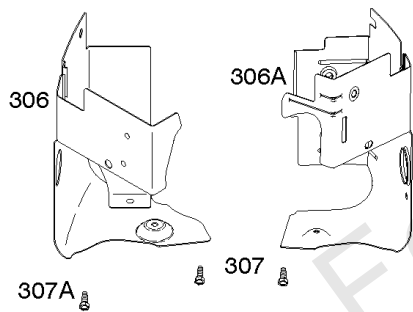

REF NO	PART NO	QTY	DESCRIPTION
1	591696		CYLINDER ASSEMBLY
2	797673		KIT, Bushing/Seal -(Magneto Side)
3	391086S		SEAL, Oil -(Magneto Side)
8	792185		BREATHER ASSEMBLY
9	690937		GASKET, Breather
10	691108		SCREW -(Breather Assembly)
11	792184		TUBE-BREATHER
16	796855		CRANKSHAFT
24	796335		KEY, Flywheel
25	796909		PISTON ASSEMBLY -(Standard)
25	796910		PISTON ASSEMBLY -(.020 Oversize)
26	796911		SET, Ring -(Standard)
26	796912		SET, Ring -(.020 Oversize)
27	690975		LOCK, Piston Pin
28	696581		PIN, Piston -(Standard)
29	796209		ROD, Connecting
32	690976		SCREW -(Connecting Rod)
45	690977		TAPPET, Valve
46	797242		CAMSHAFT
212	695238		LINK, Throttle
227	798856		LEVER, Governor Control
250	690957		RETAINER, Breather
252	794389		COLLECTOR-OIL
306	796852		SHIELD-CYLINDER -(Cylinder #1)
306A	591666		SHIELD-CYLINDER -(Cylinder #2)
307	691003		SCREW -(Cylinder Shield)
307A	691108		SCREW -(Cylinder Shield)
377	690979		KEY, Woodruff
405	697820		SCREW -(Back Plate)
447	691003		SCREW -(Air Guide Cover)
505	691029		NUT -(Governor Control Lever)
562	690311		BOLT -(Governor Control Lever)
573	790444		PLATE, Back
718	690959		PIN, Locating
741	690980		GEAR, Timing
850	100106		SEALANT, Liquid
865	591667		COVER, Air Guide -(Valley)
1036	-----		Label-Emissions -(Available From A Briggs & Stratton Authorized Dealer)

REQUIRED when replacing parts with warning labels affixed.

1319A WARNING LABEL

REQUIRED when replacing parts with warning labels affixed.

1058 OPERATOR'S MANUAL

1036 EMISSIONS LABEL

Cylinder, Crankshaft, Camshaft, Air Guides