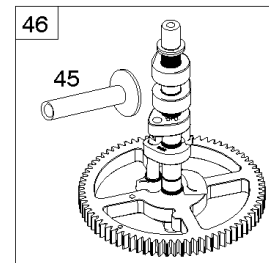

1319 WARNING LABEL

WARNING
Read and follow operating instructions before starting engine.
Operate in a well-ventilated area. Do not breathe the exhaust.
Do not touch the exhaust system.
Do not touch the engine or any other hot parts.
Do not touch the engine or any other hot parts.

REQUIRED when replacing parts with warning labels affixed.

1319A WARNING LABEL

REQUIRED when replacing parts with warning labels affixed.

1058 OPERATOR'S MANUAL

1036 EMISSIONS LABEL