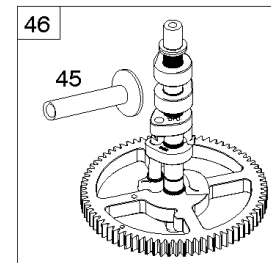

1319 WARNING LABEL

WARNING
Read and follow operating instructions before starting engine.
Operate in a well-ventilated area. Do not breathe the fumes.
Do not drink alcohol before starting engine.
Do not operate the engine with a full tank of fuel.
Do not operate the engine with a full tank of fuel.
Do not operate the engine with a full tank of fuel.

REQUIRED when replacing parts with warning labels affixed.

1319A WARNING LABEL

REQUIRED when replacing parts with warning labels affixed.

1058 OPERATOR'S MANUAL

1036 EMISSIONS LABEL