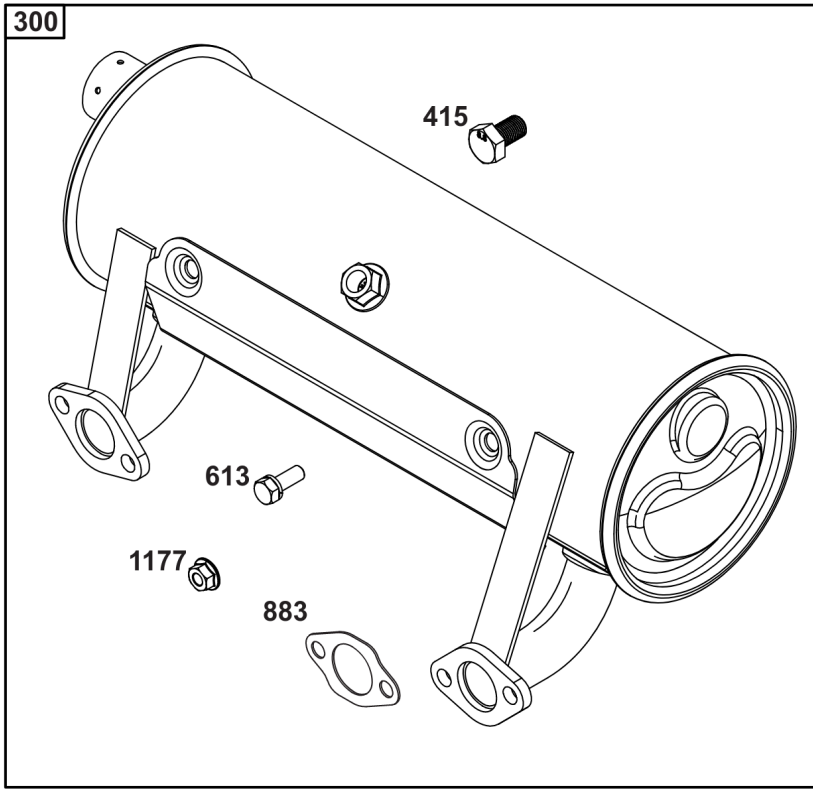

Engine Mounted Below Deck Mufflers

REF NO	PART NO	QTY	DESCRIPTION
300	594584	1	KIT-MUFFLER/GUARD -(Oil Filter Side Outlet) (Engine Supported) (O2 Sensor Port)
300A	593877	1	MUFFLER -(Starter Side Outlet) (Engine Supported) (O2 Sensor Port)
300B	594583	1	MUFFLER -(Starter Side Outlet) (Engine Supported) (No O2 Sensor Port)
300C	692120	1	MUFFLER -(Starter Side Outlet) (No O2 Sensor Port)
415	596859	1	PLUG -(O2 Sensor Port)
613	690341	4	SCREW -(Muffler)
613A	690363	4	SCREW -(Muffler)
883	594365	2	GASKET, Exhaust
883A	690970	2	GASKET, Exhaust
1177	690941	4	NUT -(Muffler)

Not For Reproduction