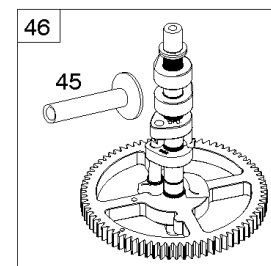

## Cylinder, Crankshaft, Camshaft, Air Guides

REF NO	PART NO	QTY	DESCRIPTION
1	591696		CYLINDER ASSEMBLY
2	797673		KIT, Bushing/Seal -(Magneto Side)
3	391086S		SEAL, Oil -(Magneto Side)
8	792185		BREATHER ASSEMBLY
9	690937		GASKET, Breather
10	691108		SCREW -(Breather Assembly)
11	792184		TUBE-BREATHER
16	796857		CRANKSHAFT
24	796335		KEY, Flywheel
25	796909		PISTON ASSEMBLY -(Standard)
25	796910		PISTON ASSEMBLY -(.020 Oversize)
26	796911		SET, Ring -(Standard)
26	796912		SET, Ring -(.020 Oversize)
27	690975		LOCK, Piston Pin
28	696581		PIN, Piston -(Standard)
29	796209		ROD, Connecting
32	690976		SCREW -(Connecting Rod)
45	690977		TAPPET, Valve
46	797242		CAMSHAFT
212	695238		LINK, Throttle
227	798856		LEVER, Governor Control
250	690957		RETAINER, Breather
252	794389		COLLECTOR-OIL
306	796852		SHIELD-CYLINDER -(Cylinder #1)
306A	591666		SHIELD-CYLINDER -(Cylinder #2)
307	691003		SCREW -(Cylinder Shield)
307A	691108		SCREW -(Cylinder Shield)
377	690979		KEY, Woodruff
405	697820		SCREW -(Back Plate)
447	691003		SCREW -(Air Guide Cover)
505	691029		NUT -(Governor Control Lever)
562	690311		BOLT -(Governor Control Lever)
573	790444		PLATE, Back
718	690959		PIN, Locating
741	690980		GEAR, Timing
850	100106		SEALANT, Liquid
865	591667		COVER, Air Guide -(Valley)
1036	----		Label-Emissions -(Available From A Briggs & Stratton Authorized Dealer)

## ***Cylinder, Crankshaft, Camshaft, Air Guides***

---

<b>REF NO</b>	<b>PART NO</b>	<b>QTY</b>	<b>DESCRIPTION</b>
1058	279348TRI		MANUAL, Operator's
1319	794467		LABEL, Warning
1319A	797669		LABEL, Warning