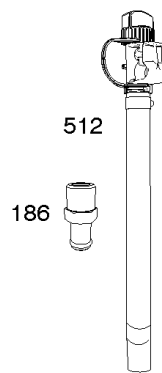

Engine Sump, Lubrication, Oil Cooler

REF NO	PART NO	QTY	DESCRIPTION
4	797502		SUMP, Engine
12	591911		GASKET, Crankcase
15	690946		PLUG, Oil Drain
20	795387		SEAL, Oil -(PTO Side)
22	694966		SCREW -(Crankcase Cover/Sump)
186	796532		CONNECTOR, Hose -(Oil Drain)
219	793338		GEAR, Governor
220	799772		WASHER -(Governor Gear)
221	841026		CUP, Governor
287	697820		SCREW -(Dipstick Tube)
305	691005		SCREW -(Blower Housing)
400	796862		COOLER, Oil
404	690442		WASHER -(Governor Crank)
415	794903		PLUG -(Sump)
448	799103		BRACKET, Oil Cooler
512	796530		HOSE, Oil Drain
523	691036		DIPSTICK
524	691032		SEAL, O-Ring
525	691037		TUBE, Dipstick
552	796638		BUSHING, Governor Crank
552A	690553		BUSHING, Governor Crank
601A	841597		CLAMP, Hose
615	698290		RETAINER, Governor Shaft
616	691045		CRANK, Governor
691	790574		SEAL, Governor Shaft
742	690328		RETAINER, E Ring
750	796208		SCREW -(Oil Pump Cover)
829	799104		HOSE, Oil Cooler -(Oil Cooler Hose)
842	691031		SEAL, O-Ring -(Dipstick Tube)
847	499602		DIPSTICK/TUBE ASSEMBLY
943	796222		SEAL, O-Ring -(Oil Pump Cover)
965	796221		COVER, Oil Pump
1017	796214		SCREEN, Oil Pump
1024	794644		PUMP-OIL
1027	795890		FILTER, Oil -(Yellow)
1028	796864		ADAPTER, Oil Filter
1366	799131		DIVERTER, Oil Cooler
1373	695629		SCREW -(Oil Cooler Bracket)
1373A	799105		SCREW -(Oil Cooler Bracket)
1374	796863		SEAL, O-Ring -(Oil Cooler Diverter)