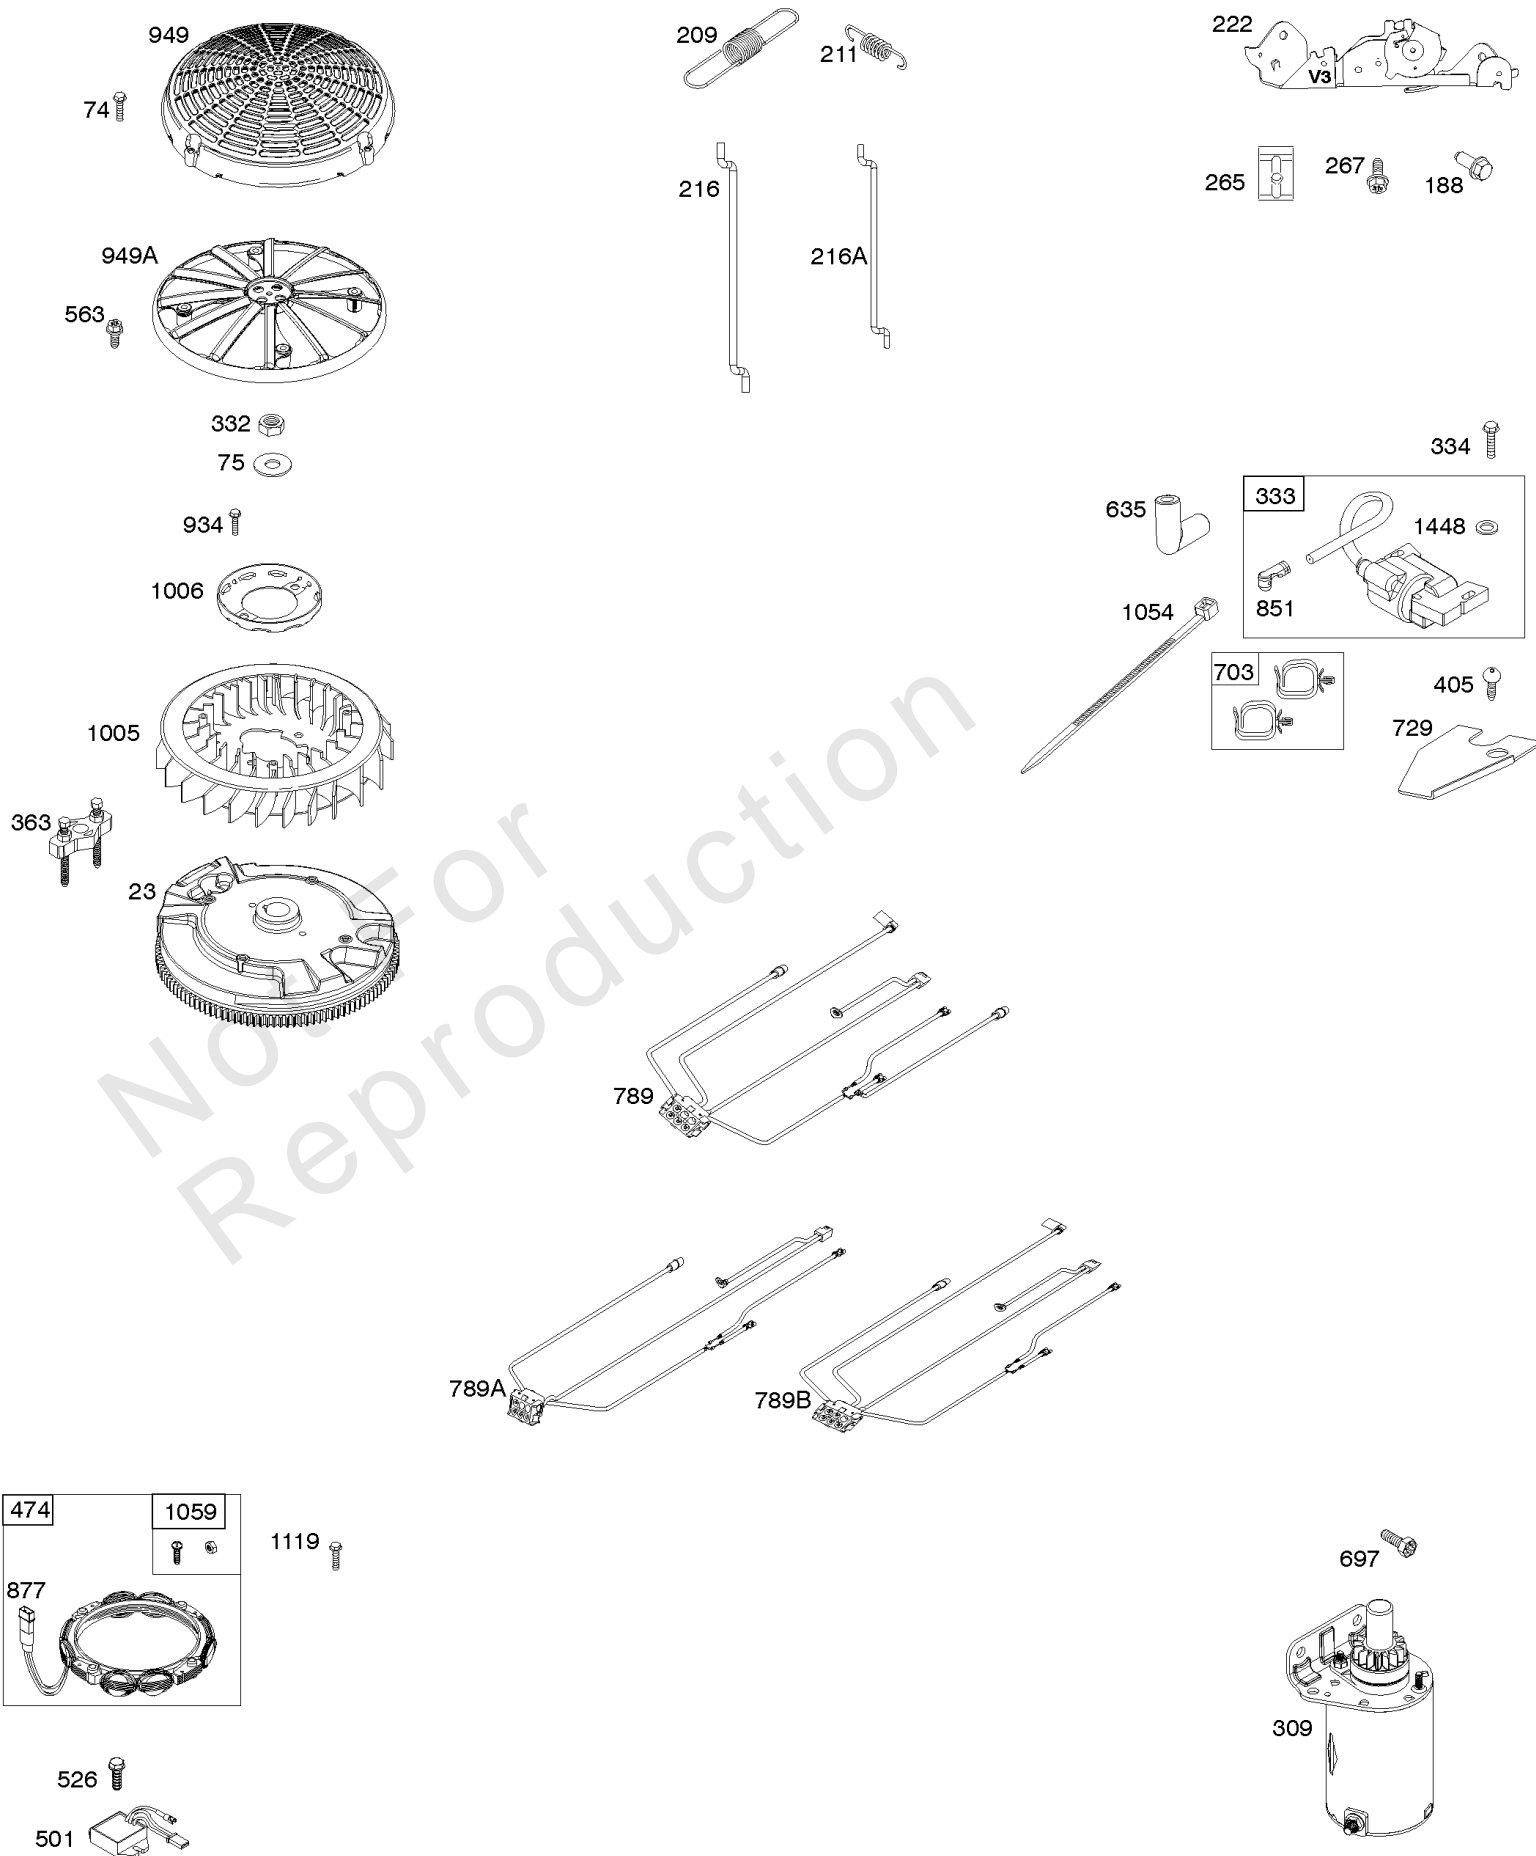

Flywheel, Controls, Wire Harness, Alternator, Starter

REF NO	PART NO	QTY	DESCRIPTION
23	799090		FLYWHEEL
74	698425		SCREW -(Rotating Screen)
75	691056		WASHER -(Flywheel)
188	691108		SCREW -(Control Bracket)
209	799258		SPRING, Governor -(Yellow)
211	691019		SPRING, Governed Idle -(No Color)
216	691022		LINK, Choke -(Manual Choke)
222	798916		BRACKET, Control
265	691024		CLAMP, Casing
267	792629		SCREW -(Casing Clamp)
309	590476		MOTOR, Starter
332	691059		NUT -(Flywheel)
333	799651		ARMATURE, Magneto
334	691061		SCREW -(Magneto Armature)
363	19203		PULLER, Flywheel
405	697820		SCREW -(Back Plate)
474	592830		ALTERNATOR -(10-16 Amp Regulated)
501	845907		REGULATOR
526	691108		SCREW -(Regulator)
563	799360		SCREW -(Debris Screen Guard)
635	692076		BOOT, Spark Plug
697	591909		SCREW -(Starter Motor) (Drive Cap)
703	691010		CLIP
729	797454		CLIP, Wire
789A	591392		HARNESS, Wiring
851	493880S		TERMINAL-SPARK PLUG
877	399916		WIRE/CONN-ALTERNATOR
934	592604		SCREW -(Fan Retainer)
949	799357		GUARD, Debris Screen
949A	593206		GUARD, Debris Screen
1005	791236		FAN, Flywheel
1006	798750		RETAINER, Fan
1054	280275		TIE, Cable
1059	698516		KIT, Screw/Washer
1119	691183		SCREW -(Alternator)
1448	690260		WASHER -(Magneto Armature)