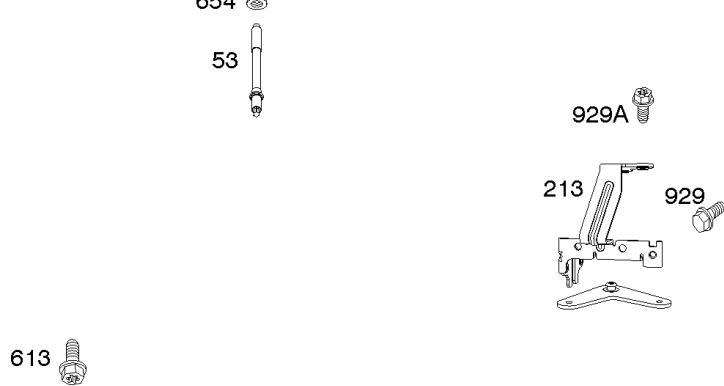

Cylinder Head, Rocker Arm Cover, Intake Manifold

Mfg. No: 49T777-0001-G1

Cylinder Head, Rocker Arm Cover, Intake Manifold

REF NO	PART NO	QTY	DESCRIPTION
5	799088		HEAD, Cylinder -(Cylinder #1)
5A	799089		HEAD, Cylinder -(Cylinder #2)
7	796851		GASKET, Cylinder Head
13	793988		SCREW -(Cylinder Head)
33	793557		VALVE, Exhaust
34	793556		VALVE, Intake
35	694865		SPRING, Valve -(Intake)
36	694865		SPRING, Valve -(Exhaust)
42	499586		KEEPER, Valve
45	690977		TAPPET, Valve
50	797503		MANIFOLD, Intake
51	796876		GASKET, Intake
51A	690949		GASKET, Intake
53	690951		STUD -(Carburetor)
54	699816		SCREW -(Intake Manifold)
122	798759		SPACER, Carburetor
163	691001		GASKET, Air Cleaner
192	690083		ADJUSTER, Rocker Arm
213	799510		BRACKET, Choke Control
337	491055S		PLUG, Spark
337	84007216		PLUG, SPARK -(China Only)
383	19576S		WRENCH, Spark Plug
415	794903		PLUG -(Sump)
613	690341		SCREW -(Muffler)
635	692076		BOOT, Spark Plug
654	690958		NUT -(Carburetor)
798	697890		SCREW -(Rocker Arm)
868	690968		SEAL, Valve
883	690970		GASKET, Exhaust
914	691127		SCREW -(Rocker Cover)
918A	596163		HOSE, Vacuum -Used Before Code Date 19091800
918A	593641		HOSE, Vacuum -Used After Code Date 19091700
929	691003		SCREW -(Choke Control Bracket)
929A	794904		SCREW -(Choke Control Bracket)
964	799159		CAP, Connector
1022	690971		GASKET, Rocker Cover
1023	793146		COVER, Rocker -(Cylinder #1)
1023A	499600		COVER, Rocker -(Cylinder #2)