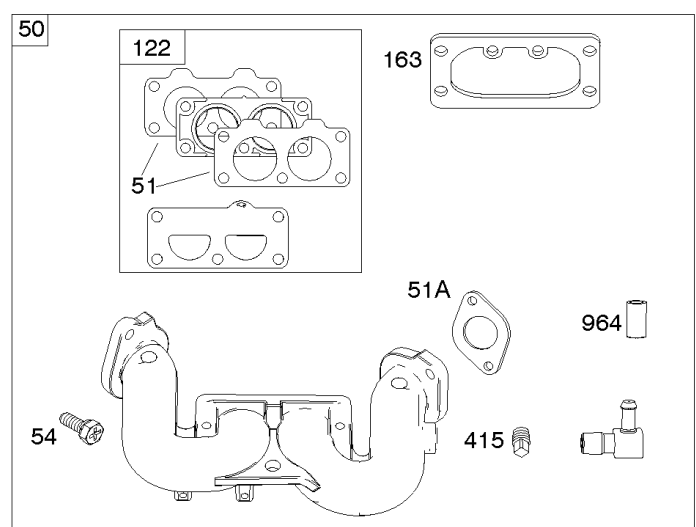

Cylinder Head, Rocker Arm Cover, Intake Manifold

Mfg. No: 49T777-0001-G1

Cylinder Head, Rocker Arm Cover, Intake Manifold

REF NO	PART NO	QTY	DESCRIPTION
5	799088		HEAD, Cylinder -(Cylinder #1)
5A	799089		HEAD, Cylinder -(Cylinder #2)
7	796851		GASKET, Cylinder Head
13	793988		SCREW -(Cylinder Head)
33	793557		VALVE, Exhaust
34	793556		VALVE, Intake
35	694865		SPRING, Valve -(Intake)
36	694865		SPRING, Valve -(Exhaust)
42	499586		KEEPER, Valve
45	690977		TAPPET, Valve
50	797503		MANIFOLD, Intake
51	796876		GASKET, Intake
51A	690949		GASKET, Intake
53	690951		STUD -(Carburetor)
54	699816		SCREW -(Intake Manifold)
122	798759		SPACER, Carburetor
163	691001		GASKET, Air Cleaner
192	690083		ADJUSTER, Rocker Arm
213	799510		BRACKET, Choke Control
337	491055S		PLUG, Spark
337	84007216		PLUG, SPARK -(China Only)
383	19576S		WRENCH, Spark Plug
415	794903		PLUG -(Sump)
613	690341		SCREW -(Muffler)
635	692076		BOOT, Spark Plug
654	690958		NUT -(Carburetor)
798	697890		SCREW -(Rocker Arm)
868	690968		SEAL, Valve
883	690970		GASKET, Exhaust
914	691127		SCREW -(Rocker Cover)
918A	596163		HOSE, Vacuum -Used Before Code Date 19091800
918A	593641		HOSE, Vacuum -Used After Code Date 19091700
929	691003		SCREW -(Choke Control Bracket)
929A	794904		SCREW -(Choke Control Bracket)
964	799159		CAP, Connector
1022	690971		GASKET, Rocker Cover
1023	793146		COVER, Rocker -(Cylinder #1)
1023A	499600		COVER, Rocker -(Cylinder #2)