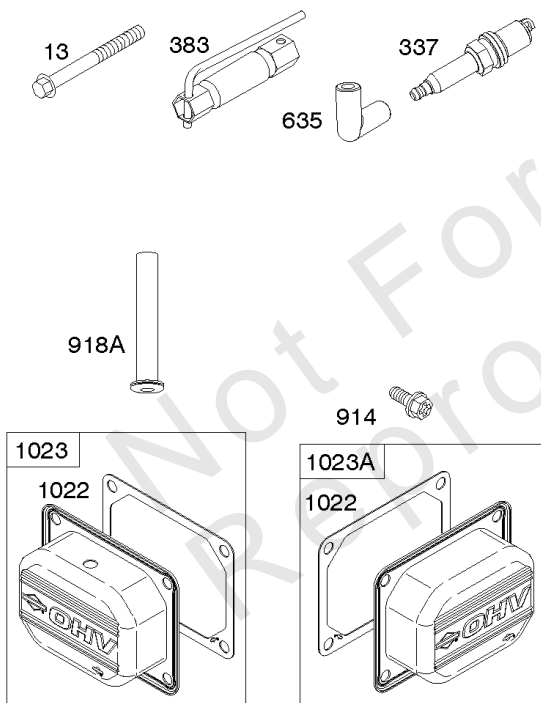

Cylinder Head, Rocker Arm Cover, Intake Manifold

Mfg. No: 49T777-0001-G1

Cylinder Head, Rocker Arm Cover, Intake Manifold

REF NO	PART NO	QTY	DESCRIPTION
5	799088		HEAD, Cylinder -(Cylinder #1)
5A	799089		HEAD, Cylinder -(Cylinder #2)
7	796851		GASKET, Cylinder Head
13	793988		SCREW -(Cylinder Head)
33	793557		VALVE, Exhaust
34	793556		VALVE, Intake
35	694865		SPRING, Valve -(Intake)
36	694865		SPRING, Valve -(Exhaust)
42	499586		KEEPER, Valve
45	690977		TAPPET, Valve
50	797503		MANIFOLD, Intake
51	796876		GASKET, Intake
51A	690949		GASKET, Intake
53	690951		STUD -(Carburetor)
54	699816		SCREW -(Intake Manifold)
122	798759		SPACER, Carburetor
163	691001		GASKET, Air Cleaner
192	690083		ADJUSTER, Rocker Arm
213	799510		BRACKET, Choke Control
337	491055S		PLUG, Spark
337	84007216		PLUG, SPARK -(China Only)
383	19576S		WRENCH, Spark Plug
415	794903		PLUG -(Sump)
613	690341		SCREW -(Muffler)
635	692076		BOOT, Spark Plug
654	690958		NUT -(Carburetor)
798	697890		SCREW -(Rocker Arm)
868	690968		SEAL, Valve
883	690970		GASKET, Exhaust
914	691127		SCREW -(Rocker Cover)
918A	596163		HOSE, Vacuum -Used Before Code Date 19091800
918A	593641		HOSE, Vacuum -Used After Code Date 19091700
929	691003		SCREW -(Choke Control Bracket)
929A	794904		SCREW -(Choke Control Bracket)
964	799159		CAP, Connector
1022	690971		GASKET, Rocker Cover
1023	793146		COVER, Rocker -(Cylinder #1)
1023A	499600		COVER, Rocker -(Cylinder #2)