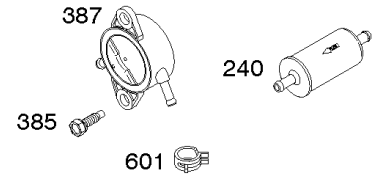

Carburetor, Fuel Supply

REF NO	PART NO	QTY	DESCRIPTION
51A	690949		GASKET, Intake
93	845864		BUSHING, Throttle Shaft
95	690718		SCREW -(Throttle Valve)
98	699721		KIT, Idle Speed
104	694918		PIN, Float Hinge
105	808798		VALVE, Float Needle
108	699723		VALVE, Choke
117	842082		JET, Main -(Standard)
118	842081		JET, Main -(High Altitude)
122	798759		SPACER, Carburetor
125	799511		CARBURETOR
130	796875		VALVE, Throttle
131	796872		KIT, Throttle Shaft
133	699724		FLOAT, Carburetor
135	699729		TUBE, Fuel Transfer
137	690994		GASKET, Float Bowl
141	799112		KIT, Choke Shaft
142	796871		NOZZLE, Carburetor
150	841649		GASKET, Nozzle
163	691001		GASKET, Air Cleaner
186A	799158		CONNECTOR, Hose -(EVAP)
186B	845141		CONNECTOR, Hose -(EVAP)
187	791766		LINE, Fuel -(Cut To Required Length)
217	799771		SPRING, Choke Return
231	690718		SCREW -(Choke Valve)
240	695666		FILTER, Fuel
276	695410		WASHER, Sealing
385	797409		SCREW -(Fuel Pump) (Fuel Pump Mounted To Blower Housing)
387	808656		PUMP, Fuel
418	795912		PLATE, Carburetor Cover
601	691038		CLAMP, Hose
633	690722		SEAL, Choke/Throttle Shaft
672	690234		GASKET, Carburetor Plate
918	799160		HOSE, Vacuum
947	798779		SOLENOID, Fuel
964	799159		CAP, Connector
975	799114		BOWL, Float
987	808183		SEAL, Choke/Throttle Shaft
1124	690988		SEAL, O-Ring -(Fuel Transfer Tube)
1124A	841653		SEAL, O-Ring -(Fuel Transfer Tube)
1126	690991		SCREW -(Fuel Transfer Tube)
1127	695407		SCREW -(Float Bowl) (Float Bowl to Carburetor Body)
1128	690990		SCREW -(Carburetor Nozzle)

Not for Reproduction