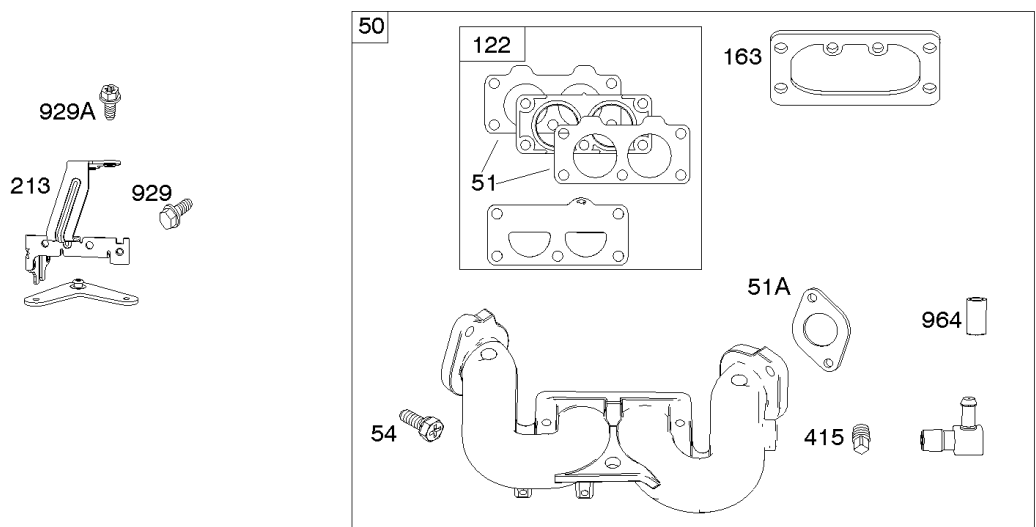

Cylinder Head, Rocker Arm Cover, Intake Manifold

REF NO	PART NO	QTY	DESCRIPTION
5	799088		HEAD, Cylinder -(Cylinder #1)
5A	799089		HEAD, Cylinder -(Cylinder #2)
7	796851		GASKET, Cylinder Head
13	793988		SCREW -(Cylinder Head)
33	793557		VALVE, Exhaust
34	793556		VALVE, Intake
35	694865		SPRING, Valve -(Intake)
36	694865		SPRING, Valve -(Exhaust)
42	499586		KEEPER, Valve
45	690977		TAPPET, Valve
50	797503		MANIFOLD, Intake
51	796876		GASKET, Intake
51A	690949		GASKET, Intake
53	690951		STUD -(Carburetor)
54	699816		SCREW -(Intake Manifold)
122	798759		SPACER, Carburetor
163	691001		GASKET, Air Cleaner
192	690083		ADJUSTER, Rocker Arm
213	799510		BRACKET, Choke Control
337	491055S		PLUG, Spark
337	84007216		PLUG, SPARK -(China Only)
383	19576S		WRENCH, Spark Plug
415	794903		PLUG -(Sump)
613	690341		SCREW -(Muffler)
635	692076		BOOT, Spark Plug
654	690958		NUT -(Carburetor)
798	697890		SCREW -(Rocker Arm)
868	690968		SEAL, Valve
883	690970		GASKET, Exhaust
914	691127		SCREW -(Rocker Cover)
918A	596163		HOSE, Vacuum -Used Before Code Date 19091800
918A	593641		HOSE, Vacuum -Used After Code Date 19091700
929	691003		SCREW -(Choke Control Bracket)
929A	794904		SCREW -(Choke Control Bracket)
964	799159		CAP, Connector
1022	690971		GASKET, Rocker Cover
1023	793146		COVER, Rocker -(Cylinder #1)
1023A	499600		COVER, Rocker -(Cylinder #2)

Cylinder Head, Rocker Arm Cover, Intake Manifold

Mfg. No: 49T777-0001-G1