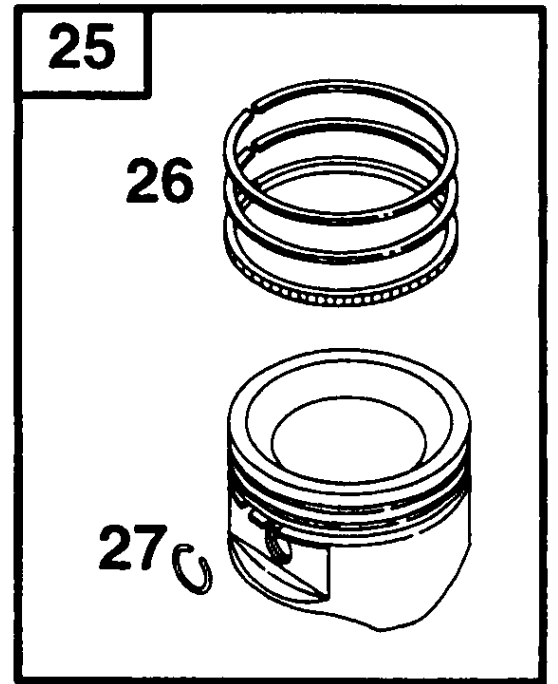

Not For Reproduction

Panel Kit, Oil Gard

REF NO	PART NO	QTY	DESCRIPTION
6B	94927		WASHER -(Governor Lever)
6B	93852		WASHER
169A	90366		WASHER
169	92791		WASHER
227	391965		LEVER, Governor Control -(1/4 Diameter)
284A	94874		SCREW -(Muffler Guard)
310	94003		SCREW -(3 5/8 Housing)
346A	94896		SCREW -(Muffler Deflector)
478	395410		KIT, Panel
562	94907		BOLT
578A	392683		CABLE, Starter
578	397674		WIRE, Stop -(Starter Switch to Ground Wire Terminal)
592B	231978		NUT
592C	92278		NUT -(Starting Switch)
592D	93888		NUT
592A	90576		NUT -(Ground Terminal)
614	93306		PIN, Cotter
616A	495241		CRANK, Governor
616	495241		CRANK, Governor
627	223773		BRACKET, Oil Guard Light
664	95012		SCREW
729	223528		CLIP -(Retainer)
742	93307		RETAINER, Governor Shaft
789	398661		HARNESS, Wiring
795	496590		SWITCH, Toggle
840	395408		KIT, Panel -(Toggle Switch)
895	299139		SWITCH, Starting
945	223429		BRACKET, Starter Motor
978	273326		GASKET, Oil Guard -(Oil Guard) Included in Gasket Set-Part No. 299577
980	398182		KIT, Oil Gard
982A	94657		SCREW
983	398660		LIGHT, Indicator -(Mounting With Light Bracket)