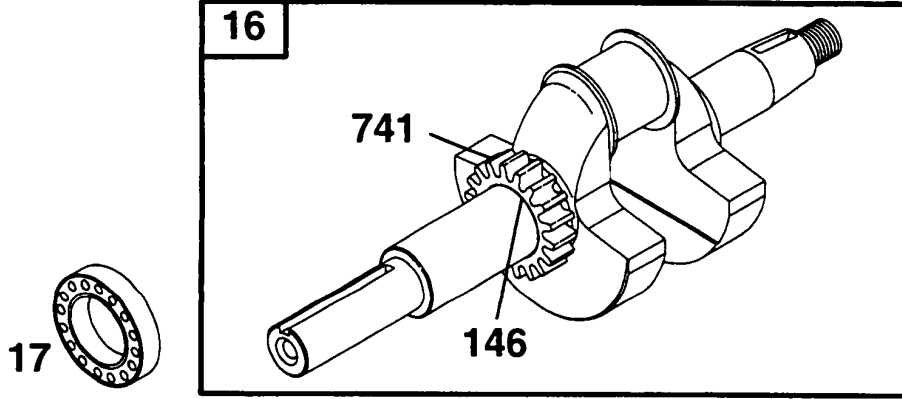

Not For
Reproduction

Crankshaft

REF NO	PART NO	QTY	DESCRIPTION
16	495655		CRANKSHAFT
17	29530		BEARING, Ball
33A	390419		VALVE, Exhaust -(Includes Retainer(s)) -Used Before Code Date 95041700
33	263017		VALVE, Exhaust -Used After Code Date 95041600
34	261055		VALVE, Intake
35	65906		SPRING, Valve -Used After Code Date 95041600
36	26828		SPRING, Valve -(Exhaust) -Used Before Code Date 95041700
40	221596		RETAINER, Valve -(Valves With Groove In Stem) -Used After Code Date 95041600
41	292260		RETAINER, Valve -(Exhaust Valve) -Used Before Code Date 95041700
42	494553		KEEPER, Valve -(Exhaust) -Used Before Code Date 95041700
45	260933		TAPPET, Valve
146	94388		KEY, Timing
741	263025		GEAR, Timing