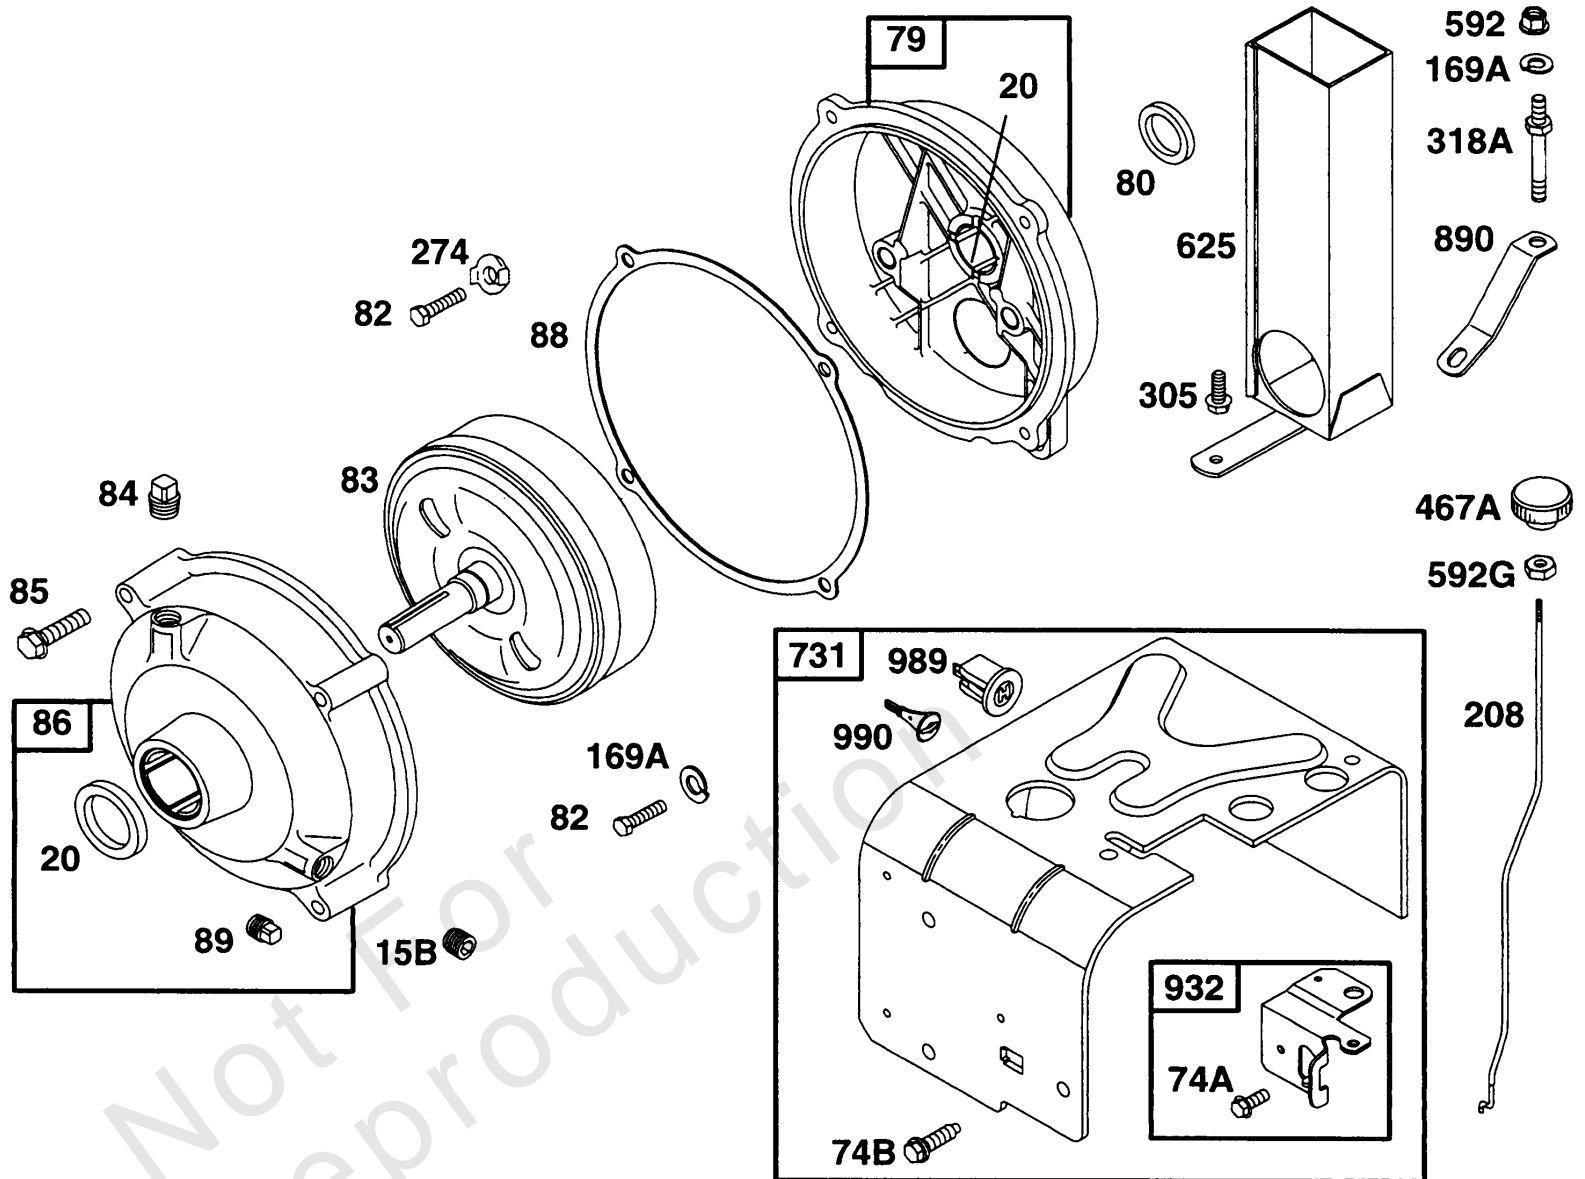

Gear Reducer Assy, Sno Guard

Mfg. No: 190432-6137-01

Gear Reducer Assy, Sno Guard

REF NO	PART NO	QTY	DESCRIPTION
15B	94886		PLUG, Oil Drain -(Flush)
20	391086		SEAL, Oil -Included in Gasket Set-Part No. 299577
74A	93042		SCREW
74B	94680		SCREW -(Starter Clutch)
79	296179		CASE, Gear Reduction
80	27884		GASKET, Gear Cover/Housing
82	92502		SCREW
83	214300		SHAFT, Auxiliary Drive
84	94918		PLUG, Breather
85	91386		SCREW -(2)
86	296053		COVER, Gear
88	27328		GASKET, Gear Cover/Housing
89	91488		PLUG -(1/8)
169A	90366		WASHER
208	261959		ROD, Governor Control
208	262549		ROD, Governor Control
274	220234		LOCK, Muffler Screw
305	94786		SCREW -(1/2)
318A	94931		STUD -(2 1/2)
467A	231051		NUT -(Air Cleaner)
592G	90356		NUT -(10-24)
592	94726		NUT
625	299384		MANIFOLD, Intake
731	492291		HOOD, Snow
890	222322		BRACKET, Support
890	224484		BRACE, Air Cleanr
932	396084		GUIDE, Rod
989	491060		SWITCH, Stop
990	490023		SET, Key