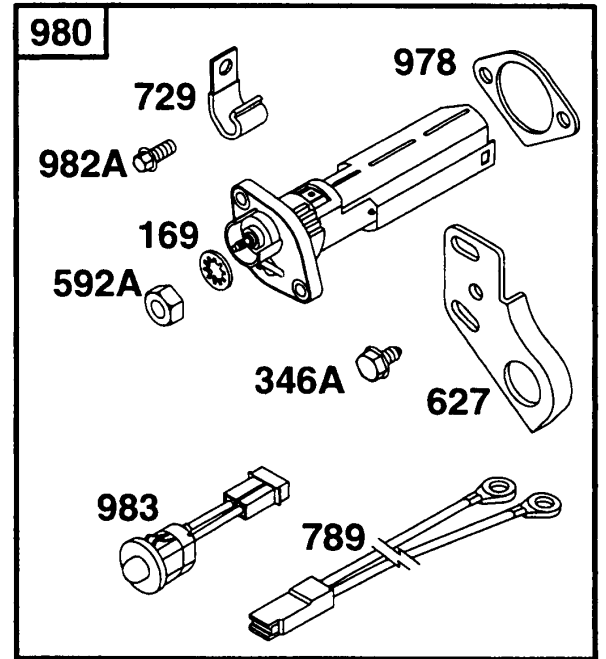

Not For Reproduction

Panel Kit, Oil Gard

REF NO	PART NO	QTY	DESCRIPTION
6B	94927		WASHER -(Governor Lever)
6B	93852		WASHER
169A	90366		WASHER
169	92791		WASHER
227	391965		LEVER, Governor Control -(1/4 Diameter)
284A	94874		SCREW -(Muffler Guard)
310	94003		SCREW -(3 5/8 Housing)
346A	94896		SCREW -(Muffler Deflector)
478	395410		KIT, Panel
562	94907		BOLT
578A	392683		CABLE, Starter
578	397674		WIRE, Stop -(Starter Switch to Ground Wire Terminal)
592B	231978		NUT
592C	92278		NUT -(Starting Switch)
592D	93888		NUT
592A	90576		NUT -(Ground Terminal)
614	93306		PIN, Cotter
616A	495241		CRANK, Governor
616	495241		CRANK, Governor
627	223773		BRACKET, Oil Guard Light
664	95012		SCREW
729	223528		CLIP -(Retainer)
742	93307		RETAINER, Governor Shaft
789	398661		HARNESS, Wiring
795	496590		SWITCH, Toggle
840	395408		KIT, Panel -(Toggle Switch)
895	299139		SWITCH, Starting
945	223429		BRACKET, Starter Motor
978	273326		GASKET, Oil Guard -(Oil Guard) Included in Gasket Set-Part No. 299577
980	398182		KIT, Oil Gard
982A	94657		SCREW
983	398660		LIGHT, Indicator -(Mounting With Light Bracket)