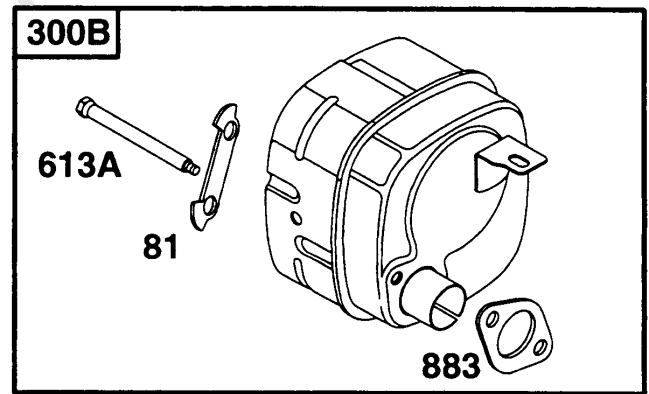

Muffler Grps

REF NO	PART NO	QTY	DESCRIPTION
6B	94927		WASHER -(Governor Lever)
6B	93852		WASHER
81	222263		LOCK, Muffler Screw -(3/8 Diameter Bolt Holes)
298	261409		LOCKNUT -(Muffler and Elbow)
300A	494221		MUFFLER
300D	494222		MUFFLER
300C	498984		MUFFLER
300B	391313		MUFFLER
300	393010		MUFFLER -(Round Lo Tone)
305	94786		SCREW -(1/2)
346A	94896		SCREW -(Muffler Deflector)
346B	93606		SCREW
592	94726		NUT
613A	94042		SCREW -(Muffler)
613	94054		SCREW -(Muffler)
676B	393758		DEFLECTOR, Muffler -(Louvered Outlet)
676A	395700		DEFLECTOR, Muffler -(Direct Outlet)
676	393757		DEFLECTOR, Muffler -(Side Outlet)
725	223645		SHIELD, Heat
832	492337		GUARD, Muffler
836	94905		SCREW
863	224479		BRACKET, Muffler
864	494009		MANIFOLD, Exhaust
883	272309		GASKET, Exhaust -Included in Gasket Set-Part No. 299577. Included in Valve Overhaul Gasket Set-Part No. 498533
884	392649		CLAMP, Muffler -(Muffler 493963)
994	399541		ARRESTOR, Spark