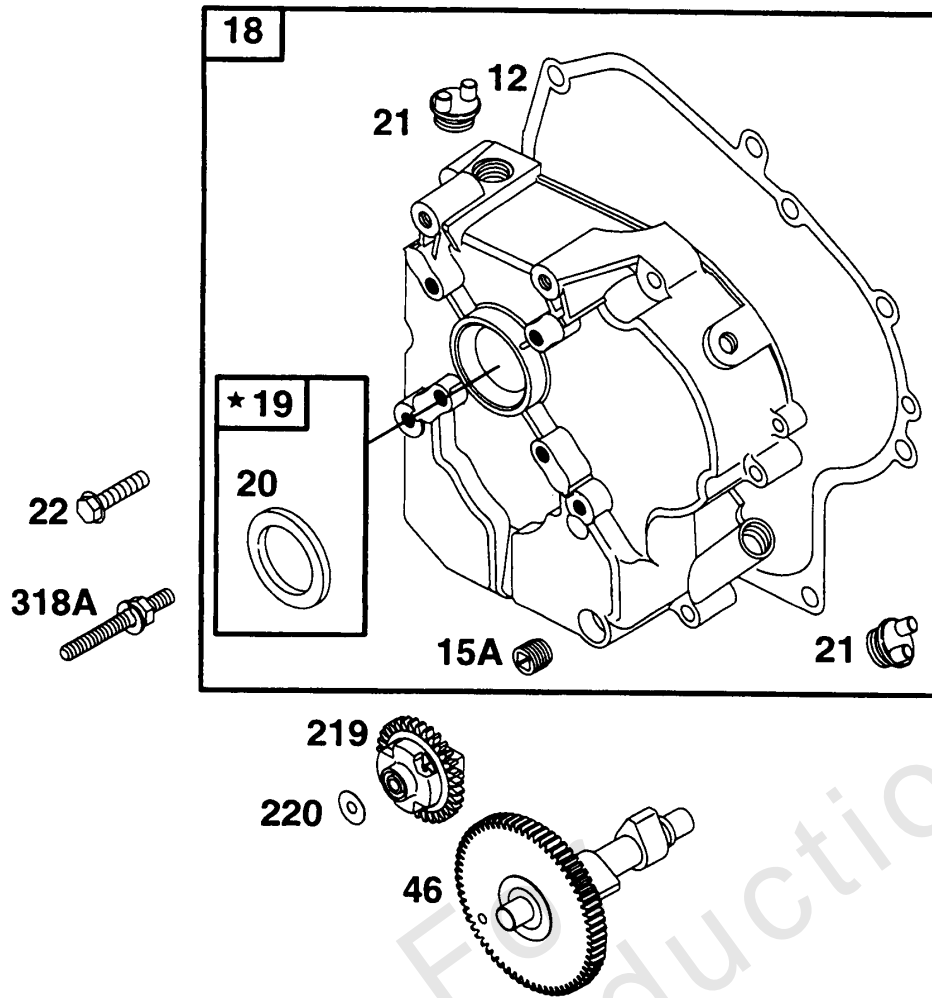

415

★ REQUIRES SPECIAL TOOLS TO INSTALL.
SEE REPAIR INSTRUCTION MANUAL.