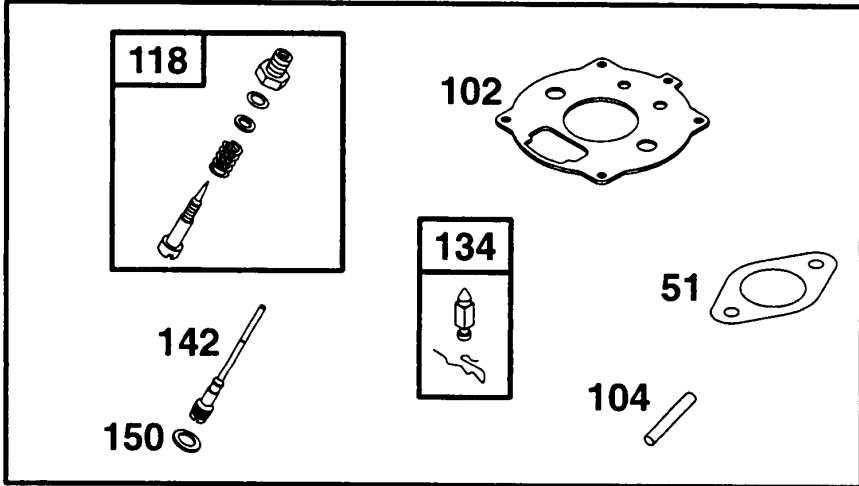

121 CARBURETOR OVERHAUL KIT