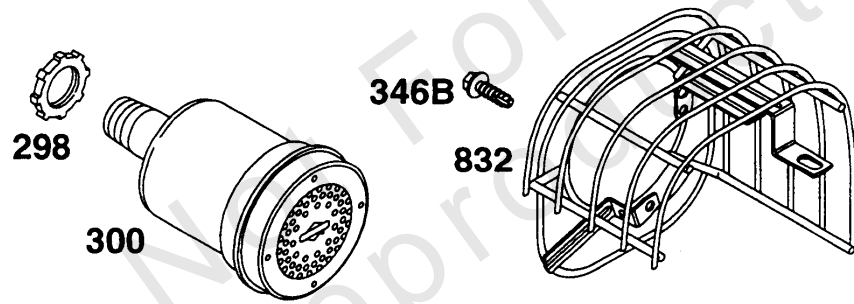

Gear Reducer Assy, Sno Guard

Mfg. No: 190432-6137-01

Gear Reducer Assy, Sno Guard

REF NO	PART NO	QTY	DESCRIPTION
15B	94886		PLUG, Oil Drain -(Flush)
20	391086		SEAL, Oil -Included in Gasket Set-Part No. 299577
74A	93042		SCREW
74B	94680		SCREW -(Starter Clutch)
79	296179		CASE, Gear Reduction
80	27884		GASKET, Gear Cover/Housing
82	92502		SCREW
83	214300		SHAFT, Auxiliary Drive
84	94918		PLUG, Breather
85	91386		SCREW -(2)
86	296053		COVER, Gear
88	27328		GASKET, Gear Cover/Housing
89	91488		PLUG -(1/8)
169A	90366		WASHER
208	261959		ROD, Governor Control
208	262549		ROD, Governor Control
274	220234		LOCK, Muffler Screw
305	94786		SCREW -(1/2)
318A	94931		STUD -(2 1/2)
467A	231051		NUT -(Air Cleaner)
592G	90356		NUT -(10-24)
592	94726		NUT
625	299384		MANIFOLD, Intake
731	492291		HOOD, Snow
890	222322		BRACKET, Support
890	224484		BRACE, Air Cleanr
932	396084		GUIDE, Rod
989	491060		SWITCH, Stop
990	490023		SET, Key