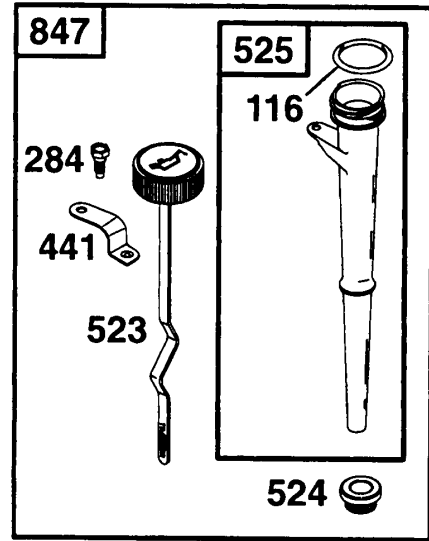

★ REQUIRES SPECIAL TOOLS TO INSTALL.
SEE REPAIR INSTRUCTION MANUAL.