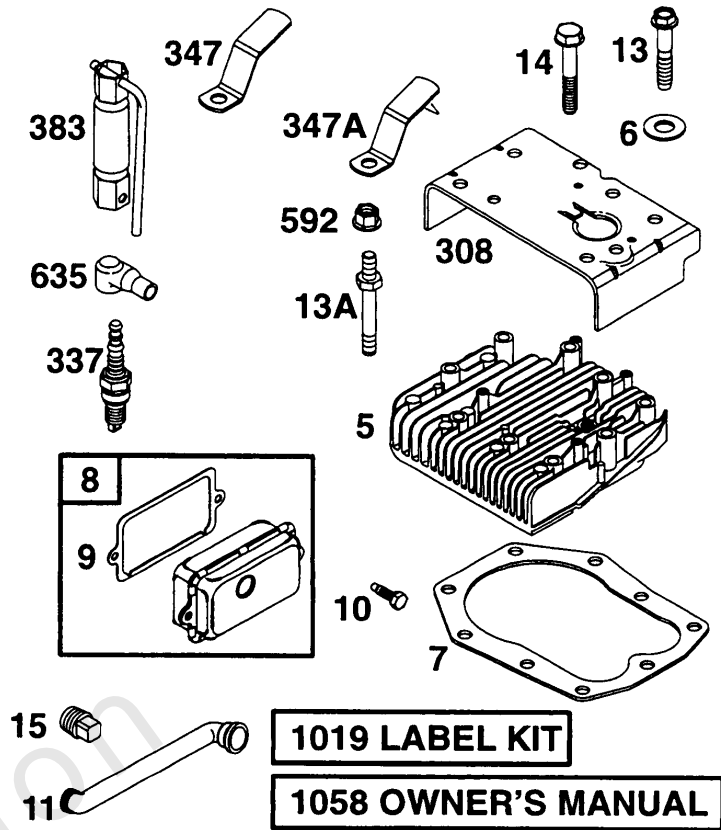

★ REQUIRES SPECIAL TOOLS TO INSTALL.
SEE REPAIR INSTRUCTION MANUAL.

Not For
Reproduction

Cylinder, Head

REF NO	PART NO	QTY	DESCRIPTION
1	495631		CYLINDER ASSEMBLY -(Includes Oil Gard Cover)
2	495657		KIT, Bushing/Seal -(Magneto Side)
3	391086		SEAL, Oil -Included in Gasket Set-Part No. 299577
5	214015		HEAD, Cylinder
6	225137		WASHER
7	272163		GASKET, Cylinder Head -Included in Gasket Set-Part No. 299577. Included in Valve Overhaul Gasket Set-Part No. 498533
8	495724		BREATHER ASSEMBLY
9	27803		GASKET, Rocker Cover -Included in Gasket Set-Part No. 299577. Included in Valve Overhaul Gasket Set-Part No. 498533
10	94719		SCREW
11	280267		TUBE, Breather -(Used with Nylon Air Cleaner Pipe)
13A	94926		STUD -(3 15/16) (3 5/16)
13A	94776		STUD -(3 15/16)
13	94565		SCREW -(Cylinder Head) (3 9/16)
14	94622		SCREW -(3)
15A	94880		PLUG, Oil Drain -(Flush)
15	94239		PLUG, Oil Drain -(Square Head)
306	496797		SHIELD-CYLINDER
307	94930		SCREW -(Cylinder Shield)
308	224896		COVER, Cylinder Head
337	492167		PLUG, Spark
337	802592		PLUG, Spark -(Resistor)
347A	293739		SWITCH, Spark Plug Stop
347	225171		SWITCH, Stop
383	89838		WRENCH, Spark Plug
552	491893		BUSHING, Governor Crank -(Includes Seal, Ref. 87)
592	94726		NUT
635	66538		BOOT, Spark Plug
869	211661		SEAT, Valve -(Exhaust)
871	231218		BUSHING, Valve Guide -(Intake)
871	261961		BUSHING, Valve Guide -(Exhaust)
978	273326		GASKET, Oil Guard -(Oil Guard) Included in Gasket Set-Part No. 299577
979	494807		COVER, Oil Guard
982	94658		SCREW
1019	491181		KIT, Label
1058	270367		MANUAL, Operator's