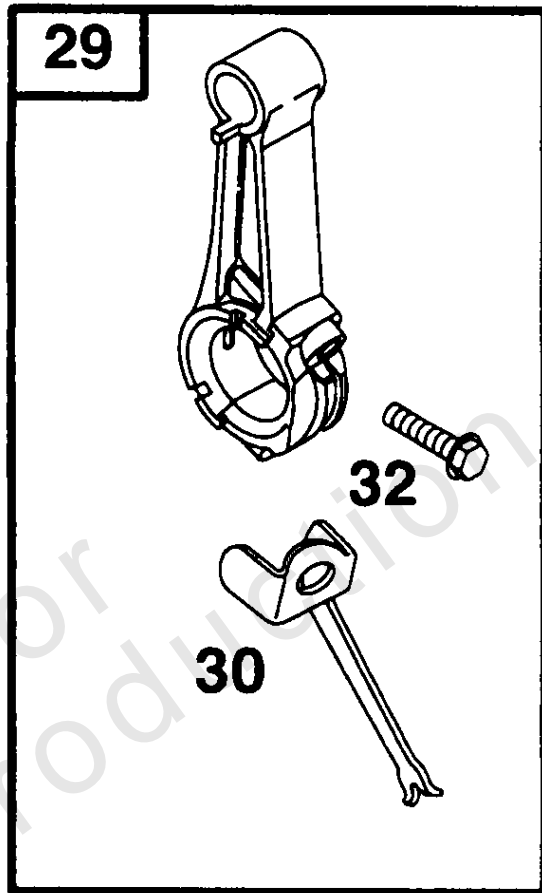

Not For
Reproduction

Piston Grp

REF NO	PART NO	QTY	DESCRIPTION
25	499907		PISTON ASSEMBLY -(Standard)
25	499908		PISTON ASSEMBLY -(.010 Oversize)
25	499909		PISTON ASSEMBLY -(.020 Oversize)
25	499910		PISTON ASSEMBLY -(.030 Oversize)
26	299743		SET, Ring -(.030 Oversize Chrome)
26	499921		SET, Ring -(Standard)
26	690018		SET, Ring -(.010 Oversize)
26	690019		SET, Ring -(.020 Oversize)
26	690020		SET, Ring -(.030 Oversize)
27A	68546		LOCK, Piston Pin
27	263181		LOCK, Piston Pin
28	499302		PIN, Piston -(Standard)
28	499303		PIN, Piston -(.005 Oversize)
29	390401		ROD, Connecting -(Standard)
29	390773		ROD, Connecting -(.020 Undersize)
30	222113		DIPPER, Connecting Rod
31	222114		LOCK, Rod Screw
32	94670		SCREW -(Connecting Rod)