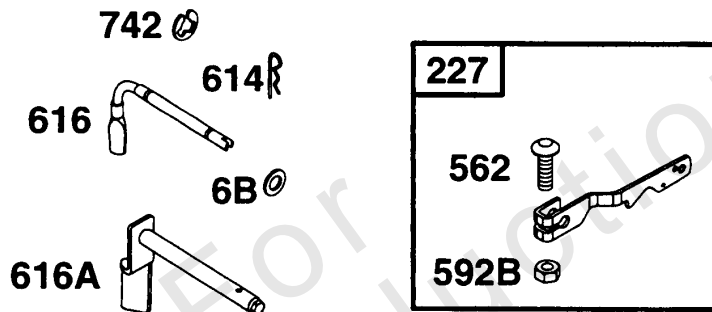

Not For Reproduction

Panel Kit, Oil Gard

REF NO	PART NO	QTY	DESCRIPTION
6B	94927		WASHER -(Governor Lever)
6B	93852		WASHER
169A	90366		WASHER
169	92791		WASHER
227	391965		LEVER, Governor Control -(1/4 Diameter)
284A	94874		SCREW -(Muffler Guard)
310	94003		SCREW -(3 5/8 Housing)
346A	94896		SCREW -(Muffler Deflector)
478	395410		KIT, Panel
562	94907		BOLT
578A	392683		CABLE, Starter
578	397674		WIRE, Stop -(Starter Switch to Ground Wire Terminal)
592B	231978		NUT
592C	92278		NUT -(Starting Switch)
592D	93888		NUT
592A	90576		NUT -(Ground Terminal)
614	93306		PIN, Cotter
616A	495241		CRANK, Governor
616	495241		CRANK, Governor
627	223773		BRACKET, Oil Guard Light
664	95012		SCREW
729	223528		CLIP -(Retainer)
742	93307		RETAINER, Governor Shaft
789	398661		HARNESS, Wiring
795	496590		SWITCH, Toggle
840	395408		KIT, Panel -(Toggle Switch)
895	299139		SWITCH, Starting
945	223429		BRACKET, Starter Motor
978	273326		GASKET, Oil Guard -(Oil Guard) Included in Gasket Set-Part No. 299577
980	398182		KIT, Oil Gard
982A	94657		SCREW
983	398660		LIGHT, Indicator -(Mounting With Light Bracket)