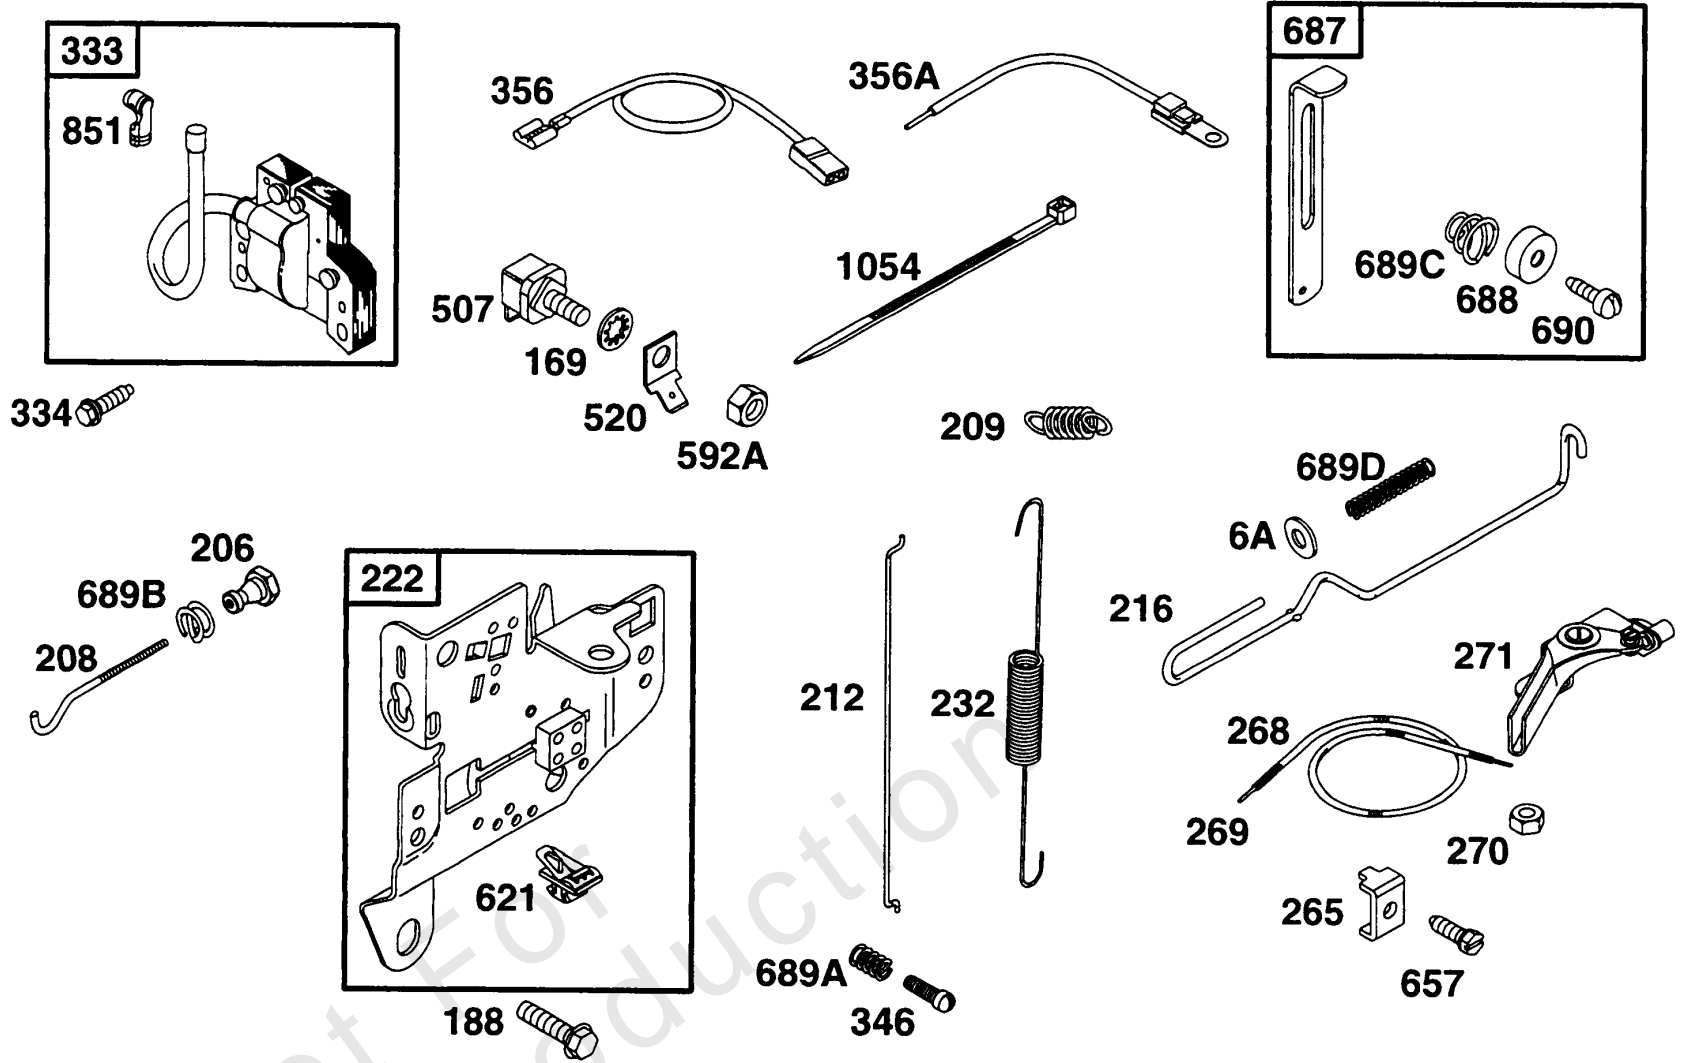

Not For
Reproduction

Carburetor Assy

REF NO	PART NO	QTY	DESCRIPTION
50	212488		MANIFOLD, Intake
51A	27828		GASKET, Intake -Included in Gasket Set-Part No. 299577. Included in Valve Overhaul Gasket Set-Part No. 498533
51	270684		GASKET, Intake -Included in Carburetor Kit-Part No. 398235. Included in Gasket Set-Part No. 299577
53	94839		SCREW
54	93208		SCREW -(Intake Manifold)
90	390323		CARBURETOR -(Manual Choke)
91	399443		BODY, Upper Carburetor
93	23108		BUSHING, Throttle Shaft
94	292681		VALVE, Idle Mixture
95	93499		SCREW -(Throttle Valve)
96	223370		VALVE, Throttle
97	298826		SHAFT, Throttle
98	91920		SCREW -(8-32 X 5/8)
99	26157		SPRING, Compression
101	93043		PIN, Shaft
102	27918		GASKET, Carburetor Body -Included in Carburetor Kit-Part No. 398235
103	99333		FLOAT, Carburetor
104	231435		PIN, Float Hinge -Included in Carburetor Kit-Part No. 398235
107	399442		BODY, Lower Carburetor
108	62872		VALVE, Choke
109	391987		SHAFT, Choke -(Manual)
110	222712		WASHER
118	99525		VALVE, High Speed -Included in Carburetor Kit-Part No. 398235
119	94152		SCREW -(Upper To Lower Carburetor Body)
124	23123		SCREW
132	212904		STOP, Throttle
134	394681		KIT, Needle/Seat -(Gravity Feed) Included in Carburetor Kit-Part No. 398235
134	394682		KIT, Needle/Seat -(Gravity Feed)
134	394683		KIT, Needle/Seat -(Pump Feed)
142	398202		NOZZLE, Carburetor -Included in Carburetor Kit-Part No. 398235
150	68667		WASHER -(Viton Seat) Included in Carburetor Kit-Part No. 398235
176	94913		SCREW -(Intake Manifold)
689	26155		SPRING, Friction
843	280149		SLEEVE, Lever