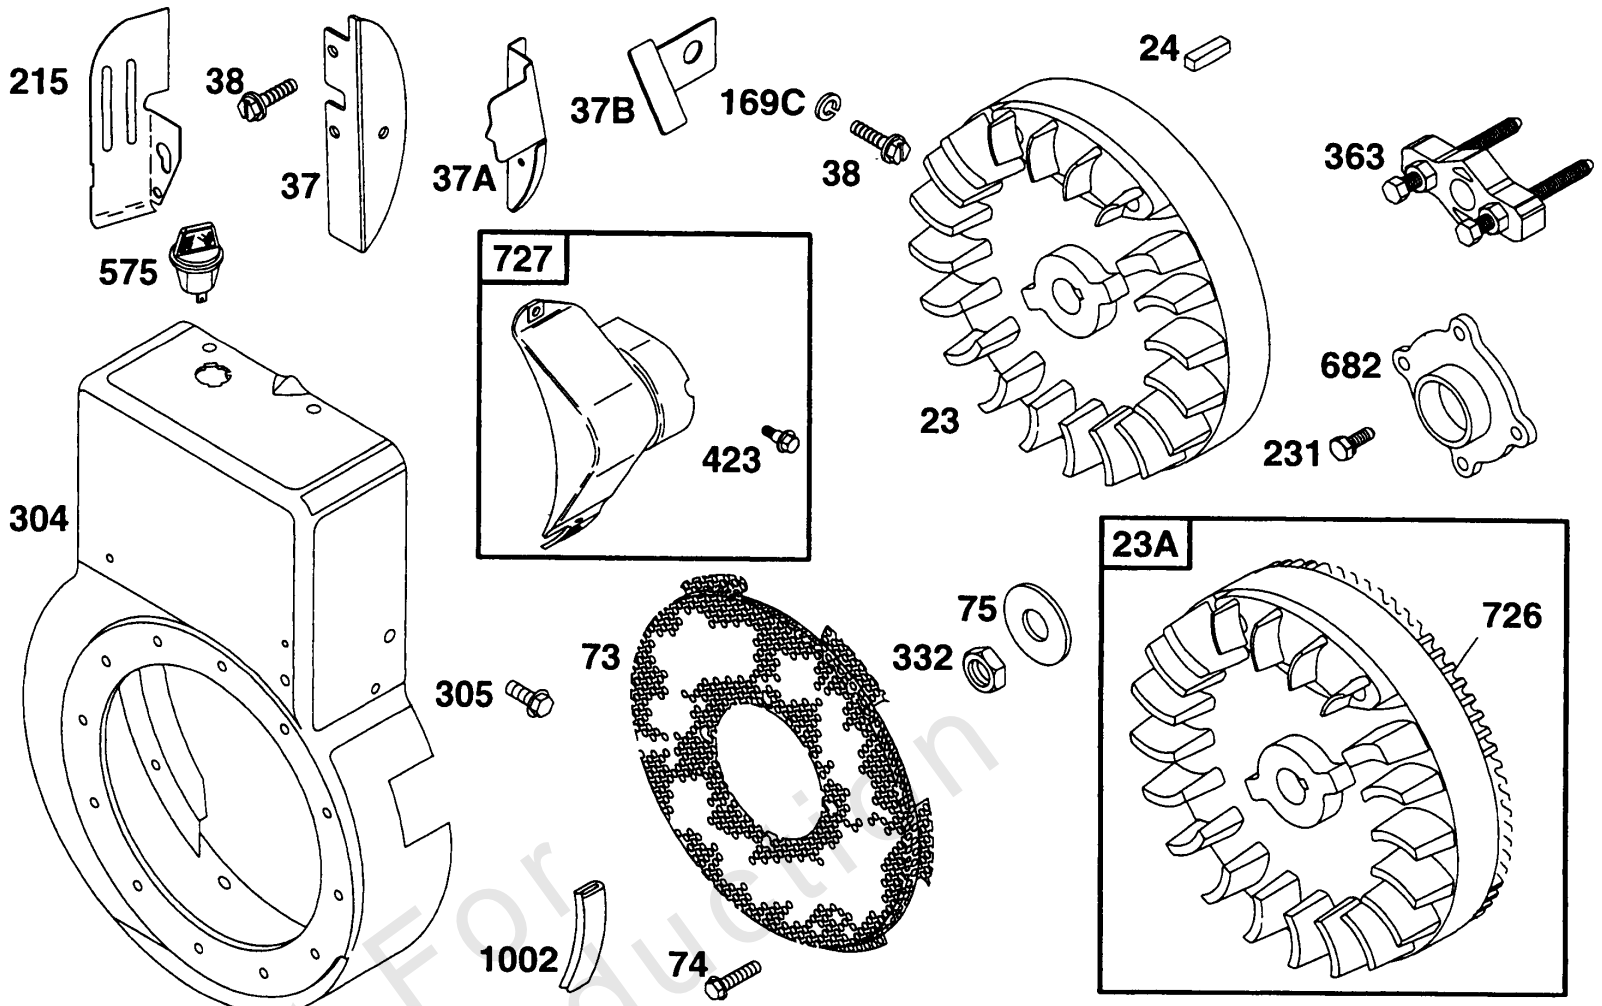

Not For
Reproduction

Air Cleaner Grps

REF NO	PART NO	QTY	DESCRIPTION
116B	65978		SEAL, O-Ring -(Needle Valve)
116C	271265		SEAL, O-Ring
165	94289		NUT
305	94786		SCREW -(1/2)
445	393957		FILTER, A/C Cartridge
467	493903		KNOB, Air Cleaner Cover
536A	399810		CLEANER, Air
536	391063		CLEANER, Air
592	94726		NUT
643	222272		RETAINER, Air Filter
850	271793		GASKET, Air Cleaner
862	392105		STRAP/STUD, Air Cleaner Mounting -(9 9/16)
875	398592		ELBOW, Intake
890	222322		BRACKET, Support
890	224484		BRACE, Air Cleanr
967	271794		FILTER, Air Cleaner Foam
968A	496093		COVER, Air Cleaner
968	224885		COVER, Air Cleaner

NOTE: ALL STATORS USE NO. 482 MOUNTING SCREW. 

Alternator Chart

REF NO	PART NO	QTY	DESCRIPTION
474C	392595		ALTERNATOR -(Tri Circuit) (9 Amp Regulated)
474B	393474		ALTERNATOR -(Dual Circuit)
474D	393295		ALTERNATOR -(10, 13, or 16 Amp-Depending on Size of Flywheel Magnets) (Regulated)
474A	391529		ALTERNATOR -(DC Only)
474	391595		ALTERNATOR -(AC Only)
482	93621		SCREW -(Tapping)
493	222934		BRACKET, Mounting
501A	394890		REGULATOR -(10, 13, or 16 Amp, Depending on Size of Flywheel Magnets)
501	491546		REGULATOR -(9 Amp)
526A	94137		SCREW -(Regulator)
526	93343		SCREW -(Control Panel)
813	393514		CLAMP
877A	393456		WIRE/CONNECTOR, Alternator
877B	393537		WIRE/CONNECTOR, Alternator -(Tri Circuit) (9 Amp)
877C	399916		WIRE/CONN-ALTERNATOR -(16 Amp Regulated)
877	393814		WIRE/CONNECTOR, Alternator -(10 Amp Regulated)
878B	393363		HARNESS, Alternator -(Dual Circuit)
878C	392606		HARNESS, Alternator -(Tri Circuit)
878A	393422		WIRE ASSEMBLY -(Dc Only)
878	390867		HARNESS, Alternator -(Ac Only)