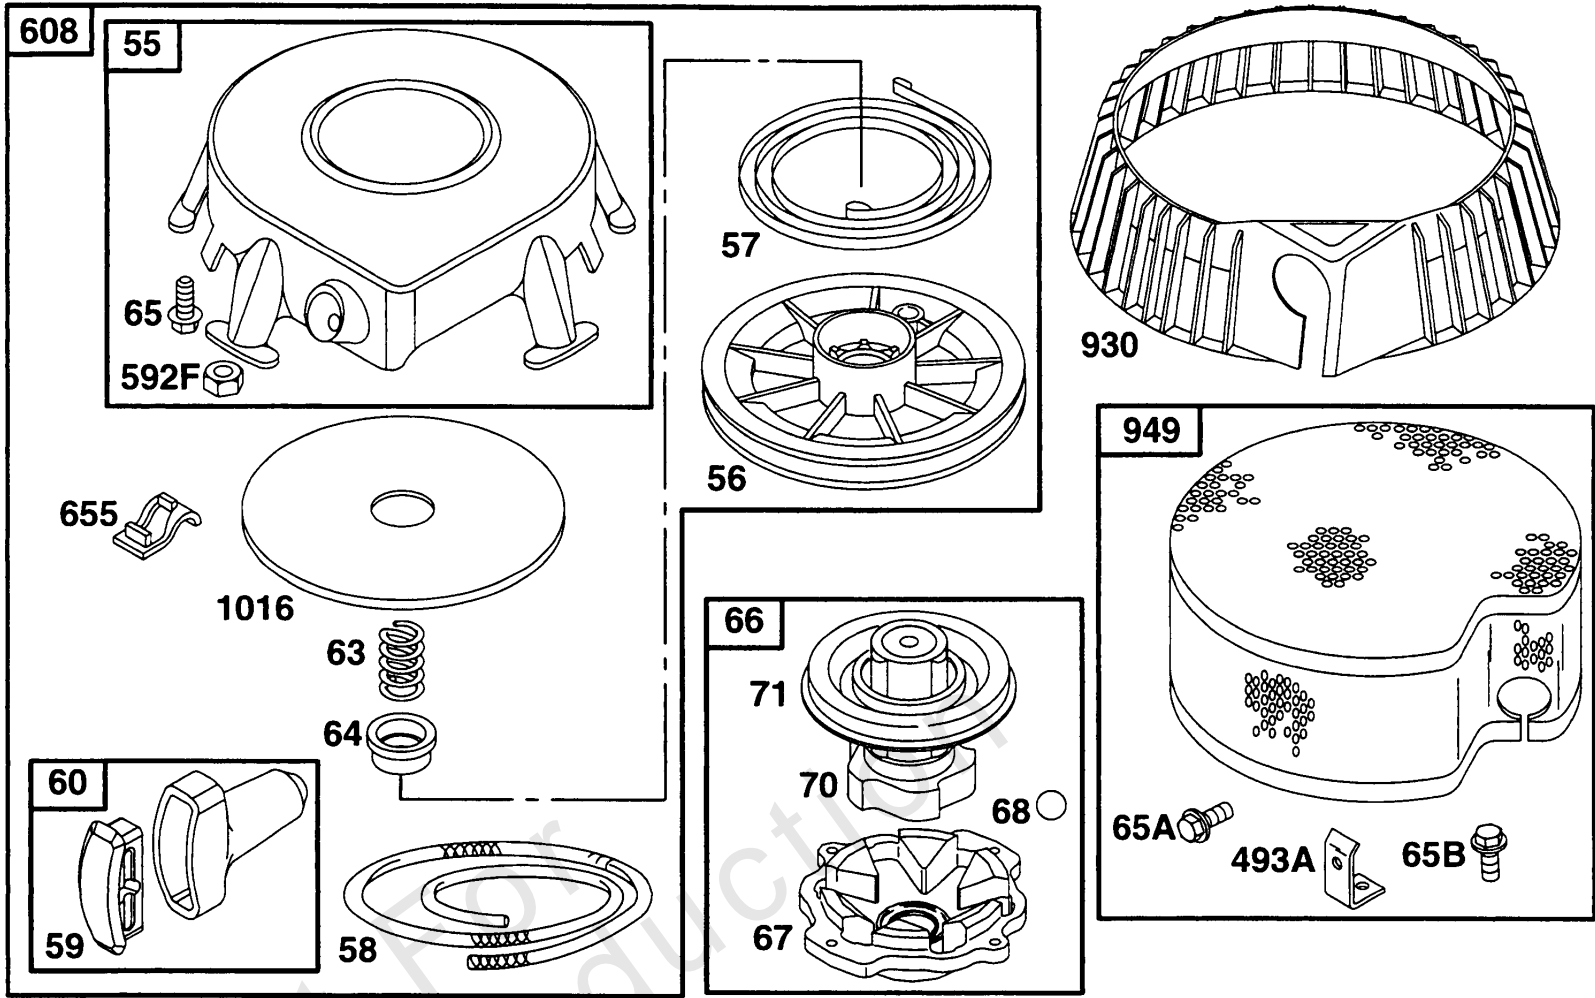

Not For
Reproduction

Rewind Assy

REF NO	PART NO	QTY	DESCRIPTION
55	393576		HOUSING, Rewind Starter
56	295871		PULLEY, Starter -(63 Rope)
57	490179		SPRING-REWIND STR
58	66894		ROPE, Starter -(Cut To Required Length)
59	490653		INSERT, Grip
60	490652		GRIP-STARTER ROPE
63	260414		SPRING, Ratchet
64	281204		ADAPTER, Ratchet Spring
65A	94902		SCREW -(Brake)
65B	93067		SCREW -(3/8)
65	94686		SCREW
66	399671		CLUTCH-STARTER -(Uses Rubber Coated Retainer Washer-Ref. 71)
67	394897		HOUSING, Clutch
68	63770		BALL, Clutch
70	298799		RATCHET, Clutch -(engine W/Ring Gear on FW equipped for Elec Start)
71	394506		COVER, Ratchet -(Rubber Coated)
493A	223379		BRACKET, Mounting
592F	94908		NUT -(Rewind Starter)
608	390391		STARTER, Rewind
655	222598		ANCHOR, Rewind Spring -(Stamped Rewind Housing)
930	280685		GUARD, Rewind
949	397530		GUARD, Debris Screen -(Rewind Starter)
1016	490817		SPACER-REWIND -(Rewind)