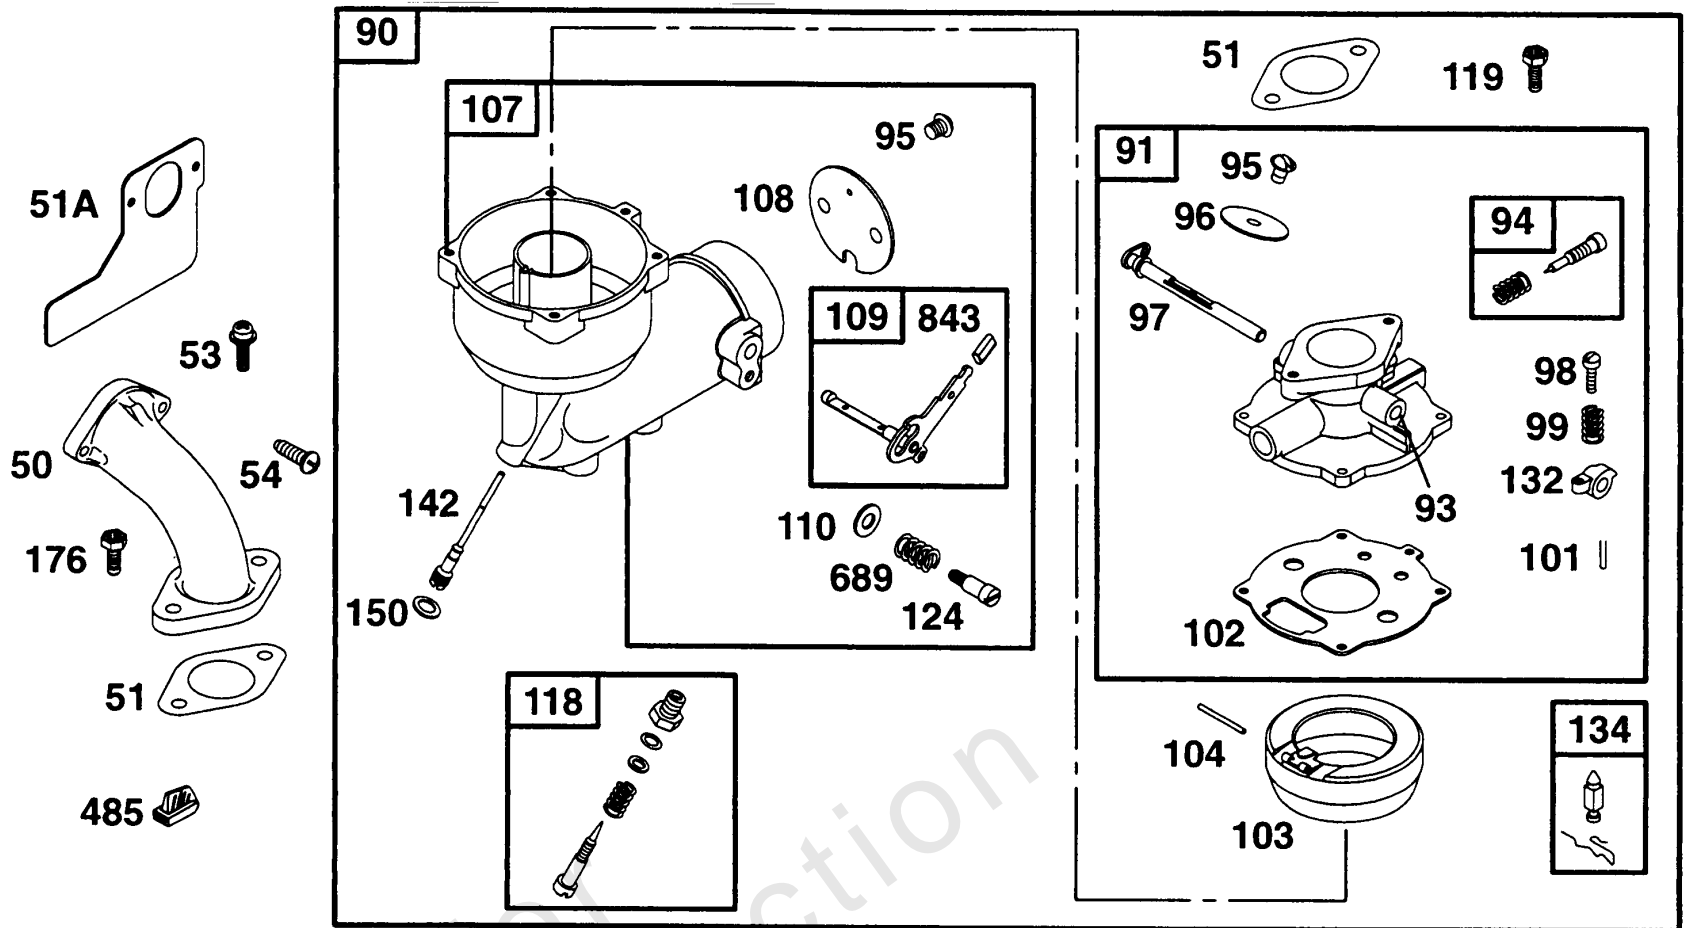

Not For
Reproduction

Carburetor Assy

REF NO	PART NO	QTY	DESCRIPTION
50	212488		MANIFOLD, Intake
51A	27828		GASKET, Intake -Included in Gasket Set-Part No. 299577. Included in Valve Overhaul Gasket Set-Part No. 498533
51	270684		GASKET, Intake -Included in Carburetor Kit-Part No. 398235. Included in Gasket Set-Part No. 299577
53	94839		SCREW
54	93208		SCREW -(Intake Manifold)
90	390323		CARBURETOR -(Manual Choke)
91	399443		BODY, Upper Carburetor
93	23108		BUSHING, Throttle Shaft
94	292681		VALVE, Idle Mixture
95	93499		SCREW -(Throttle Valve)
96	223370		VALVE, Throttle
97	298826		SHAFT, Throttle
98	91920		SCREW -(8-32 X 5/8)
99	26157		SPRING, Compression
101	93043		PIN, Shaft
102	27918		GASKET, Carburetor Body -Included in Carburetor Kit-Part No. 398235
103	99333		FLOAT, Carburetor
104	231435		PIN, Float Hinge -Included in Carburetor Kit-Part No. 398235
107	399442		BODY, Lower Carburetor
108	62872		VALVE, Choke
109	391987		SHAFT, Choke -(Manual)
110	222712		WASHER
118	99525		VALVE, High Speed -Included in Carburetor Kit-Part No. 398235
119	94152		SCREW -(Upper To Lower Carburetor Body)
124	23123		SCREW
132	212904		STOP, Throttle
134	394681		KIT, Needle/Seat -(Gravity Feed) Included in Carburetor Kit-Part No. 398235
134	394682		KIT, Needle/Seat -(Gravity Feed)
134	394683		KIT, Needle/Seat -(Pump Feed)
142	398202		NOZZLE, Carburetor -Included in Carburetor Kit-Part No. 398235
150	68667		WASHER -(Viton Seat) Included in Carburetor Kit-Part No. 398235
176	94913		SCREW -(Intake Manifold)
689	26155		SPRING, Friction
843	280149		SLEEVE, Lever