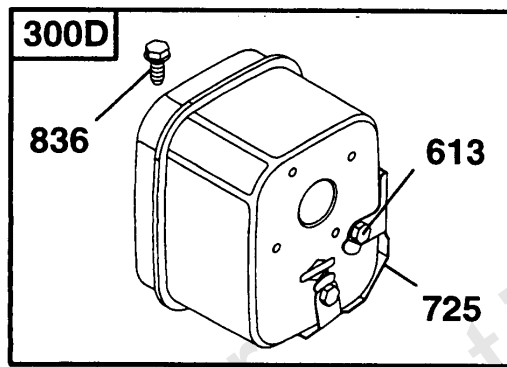

Muffler Grps

REF NO	PART NO	QTY	DESCRIPTION
6B	94927		WASHER -(Governor Lever)
6B	93852		WASHER
81	222263		LOCK, Muffler Screw -(3/8 Diameter Bolt Holes)
298	261409		LOCKNUT -(Muffler and Elbow)
300A	494221		MUFFLER
300D	494222		MUFFLER
300C	498984		MUFFLER
300B	391313		MUFFLER
300	393010		MUFFLER -(Round Lo Tone)
305	94786		SCREW -(1/2)
346A	94896		SCREW -(Muffler Deflector)
346B	93606		SCREW
592	94726		NUT
613A	94042		SCREW -(Muffler)
613	94054		SCREW -(Muffler)
676B	393758		DEFLECTOR, Muffler -(Louvered Outlet)
676A	395700		DEFLECTOR, Muffler -(Direct Outlet)
676	393757		DEFLECTOR, Muffler -(Side Outlet)
725	223645		SHIELD, Heat
832	492337		GUARD, Muffler
836	94905		SCREW
863	224479		BRACKET, Muffler
864	494009		MANIFOLD, Exhaust
883	272309		GASKET, Exhaust -Included in Gasket Set-Part No. 299577. Included in Valve Overhaul Gasket Set-Part No. 498533
884	392649		CLAMP, Muffler -(Muffler 493963)
994	399541		ARRESTOR, Spark