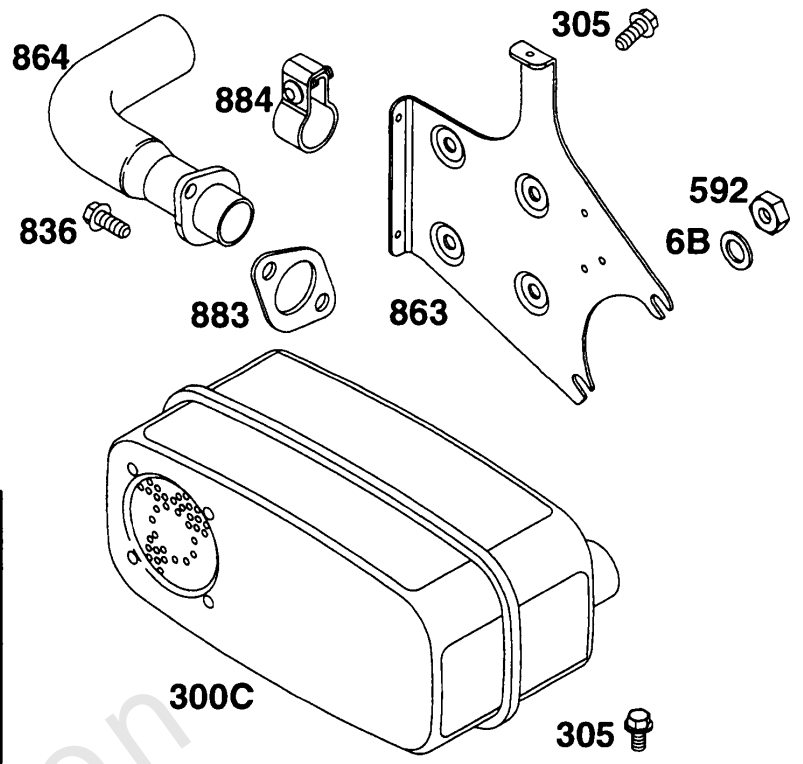

Muffler Grps

REF NO	PART NO	QTY	DESCRIPTION
6B	94927		WASHER -(Governor Lever)
6B	93852		WASHER
81	222263		LOCK, Muffler Screw -(3/8 Diameter Bolt Holes)
298	261409		LOCKNUT -(Muffler and Elbow)
300A	494221		MUFFLER
300D	494222		MUFFLER
300C	498984		MUFFLER
300B	391313		MUFFLER
300	393010		MUFFLER -(Round Lo Tone)
305	94786		SCREW -(1/2)
346A	94896		SCREW -(Muffler Deflector)
346B	93606		SCREW
592	94726		NUT
613A	94042		SCREW -(Muffler)
613	94054		SCREW -(Muffler)
676B	393758		DEFLECTOR, Muffler -(Louvered Outlet)
676A	395700		DEFLECTOR, Muffler -(Direct Outlet)
676	393757		DEFLECTOR, Muffler -(Side Outlet)
725	223645		SHIELD, Heat
832	492337		GUARD, Muffler
836	94905		SCREW
863	224479		BRACKET, Muffler
864	494009		MANIFOLD, Exhaust
883	272309		GASKET, Exhaust -Included in Gasket Set-Part No. 299577. Included in Valve Overhaul Gasket Set-Part No. 498533
884	392649		CLAMP, Muffler -(Muffler 493963)
994	399541		ARRESTOR, Spark