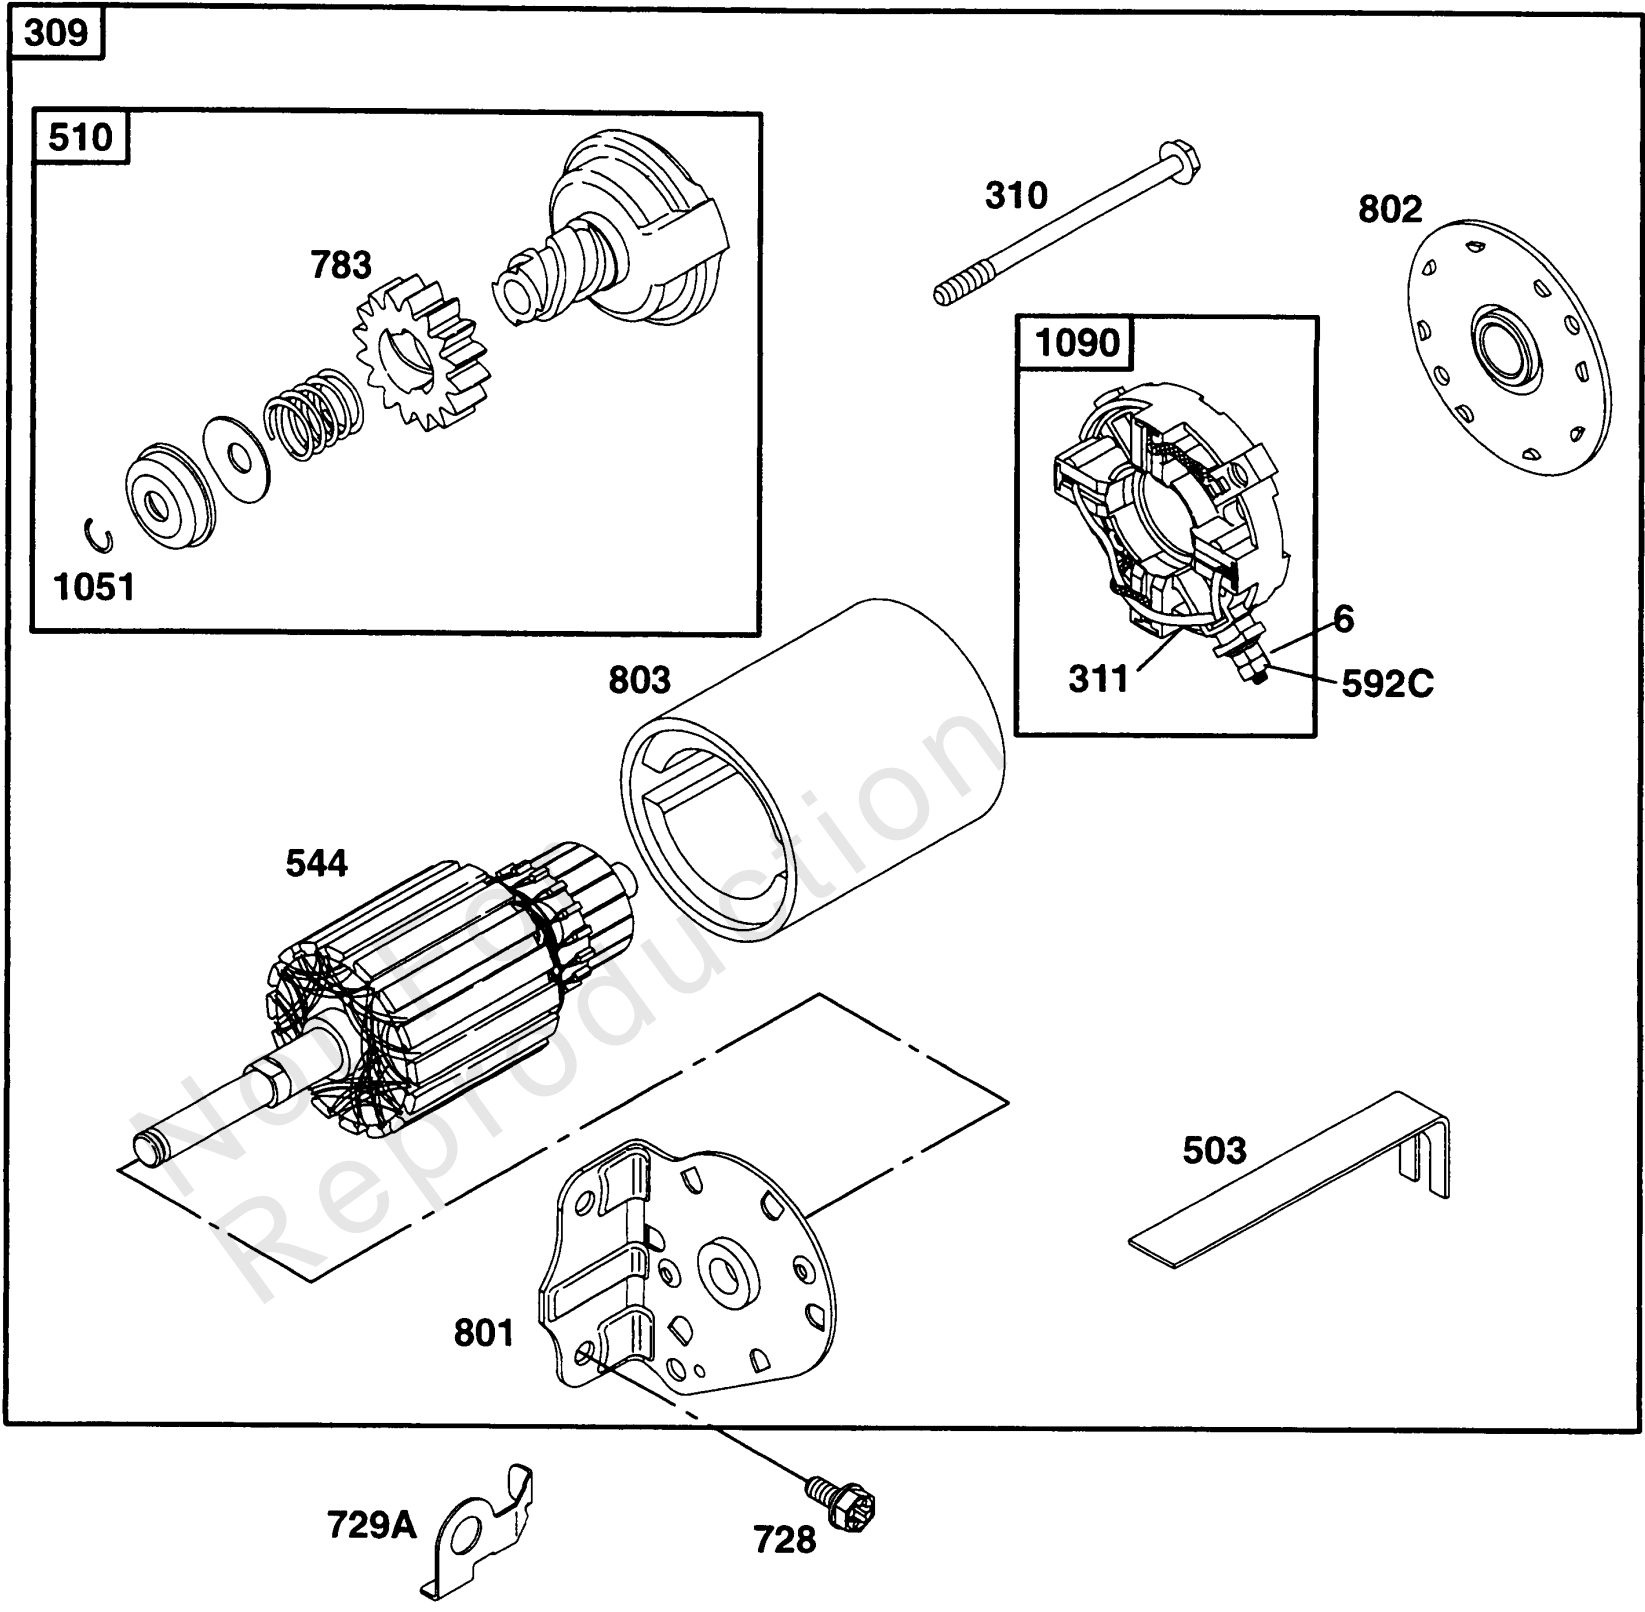

Electric Starter

REF NO	PART NO	QTY	DESCRIPTION
309	497595		MOTOR, Starter -(3 5/8) (Plastic Ring Gear)
310	94003		SCREW -(3 5/8 Housing)
311	497608		SET, Brush
503	806000		STRAP, Ground -(4 9/16 Housing)
510	497606		DRIVE, Starter -(Includes 693058 And 693059 Starter Gear)
544	497603		ARMATURE, Starter -(3 5/8 Housing)
592C	92278		NUT -(Starting Switch)
728	94951		SCREW
729A	225170		CLIP, Wire
783	280104		GEAR, Pinion -(Briggs & Stratton 12V)
801	394856		CAP, Drive
802	497607		CAP, End
803	497604		HOUSING, Starter -(3 5/8 Housing)
1051	263080		RING, Retaining
1090	497605		RETAINER, Brush