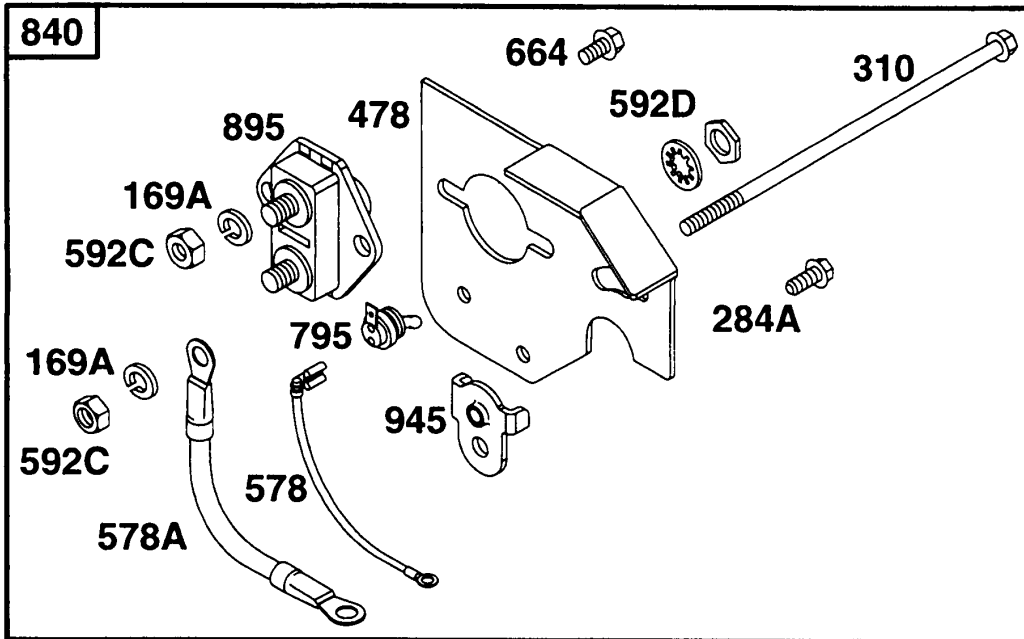

Not For Reproduction

Panel Kit, Oil Gard

REF NO	PART NO	QTY	DESCRIPTION
6B	94927		WASHER -(Governor Lever)
6B	93852		WASHER
169A	90366		WASHER
169	92791		WASHER
227	391965		LEVER, Governor Control -(1/4 Diameter)
284A	94874		SCREW -(Muffler Guard)
310	94003		SCREW -(3 5/8 Housing)
346A	94896		SCREW -(Muffler Deflector)
478	395410		KIT, Panel
562	94907		BOLT
578A	392683		CABLE, Starter
578	397674		WIRE, Stop -(Starter Switch to Ground Wire Terminal)
592B	231978		NUT
592C	92278		NUT -(Starting Switch)
592D	93888		NUT
592A	90576		NUT -(Ground Terminal)
614	93306		PIN, Cotter
616A	495241		CRANK, Governor
616	495241		CRANK, Governor
627	223773		BRACKET, Oil Guard Light
664	95012		SCREW
729	223528		CLIP -(Retainer)
742	93307		RETAINER, Governor Shaft
789	398661		HARNESS, Wiring
795	496590		SWITCH, Toggle
840	395408		KIT, Panel -(Toggle Switch)
895	299139		SWITCH, Starting
945	223429		BRACKET, Starter Motor
978	273326		GASKET, Oil Guard -(Oil Guard) Included in Gasket Set-Part No. 299577
980	398182		KIT, Oil Gard
982A	94657		SCREW
983	398660		LIGHT, Indicator -(Mounting With Light Bracket)