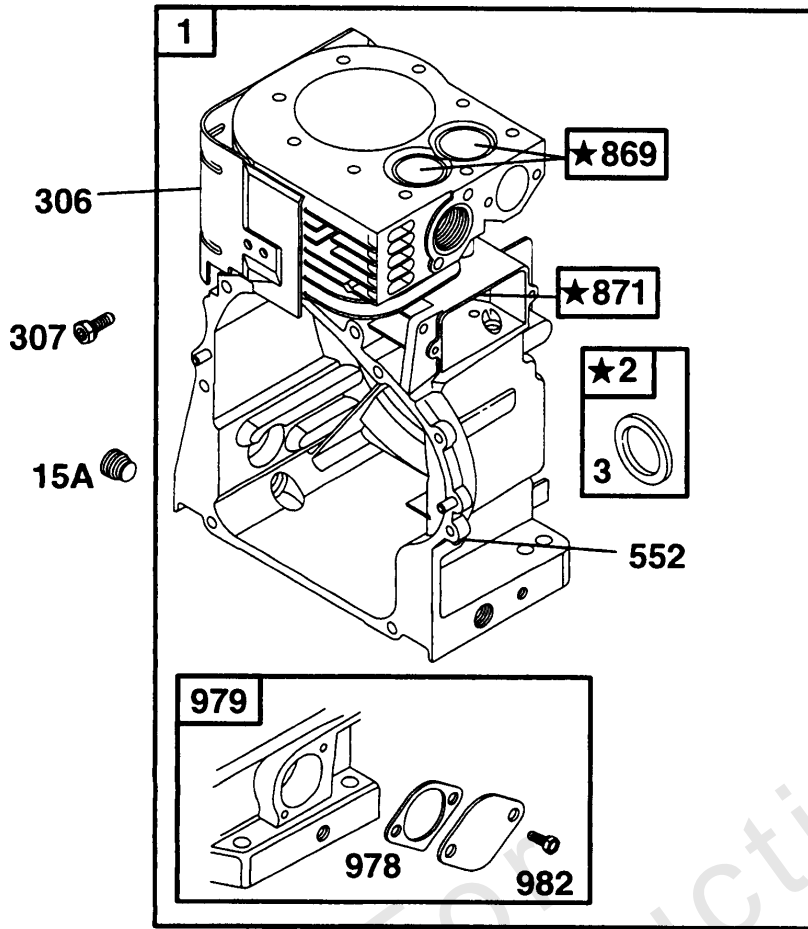

★ REQUIRES SPECIAL TOOLS TO INSTALL.
SEE REPAIR INSTRUCTION MANUAL.

Not For
Reproduction

Cylinder, Head

REF NO	PART NO	QTY	DESCRIPTION
1	495631		CYLINDER ASSEMBLY -(Includes Oil Gard Cover)
2	495657		KIT, Bushing/Seal -(Magneto Side)
3	391086		SEAL, Oil -Included in Gasket Set-Part No. 299577
5	214015		HEAD, Cylinder
6	225137		WASHER
7	272163		GASKET, Cylinder Head -Included in Gasket Set-Part No. 299577. Included in Valve Overhaul Gasket Set-Part No. 498533
8	495724		BREATHER ASSEMBLY
9	27803		GASKET, Rocker Cover -Included in Gasket Set-Part No. 299577. Included in Valve Overhaul Gasket Set-Part No. 498533
10	94719		SCREW
11	280267		TUBE, Breather -(Used with Nylon Air Cleaner Pipe)
13A	94926		STUD -(3 15/16) (3 5/16)
13A	94776		STUD -(3 15/16)
13	94565		SCREW -(Cylinder Head) (3 9/16)
14	94622		SCREW -(3)
15A	94880		PLUG, Oil Drain -(Flush)
15	94239		PLUG, Oil Drain -(Square Head)
306	496797		SHIELD-CYLINDER
307	94930		SCREW -(Cylinder Shield)
308	224896		COVER, Cylinder Head
337	492167		PLUG, Spark
337	802592		PLUG, Spark -(Resistor)
347A	293739		SWITCH, Spark Plug Stop
347	225171		SWITCH, Stop
383	89838		WRENCH, Spark Plug
552	491893		BUSHING, Governor Crank -(Includes Seal, Ref. 87)
592	94726		NUT
635	66538		BOOT, Spark Plug
869	211661		SEAT, Valve -(Exhaust)
871	231218		BUSHING, Valve Guide -(Intake)
871	261961		BUSHING, Valve Guide -(Exhaust)
978	273326		GASKET, Oil Guard -(Oil Guard) Included in Gasket Set-Part No. 299577
979	494807		COVER, Oil Guard
982	94658		SCREW
1019	491181		KIT, Label
1058	270367		MANUAL, Operator's