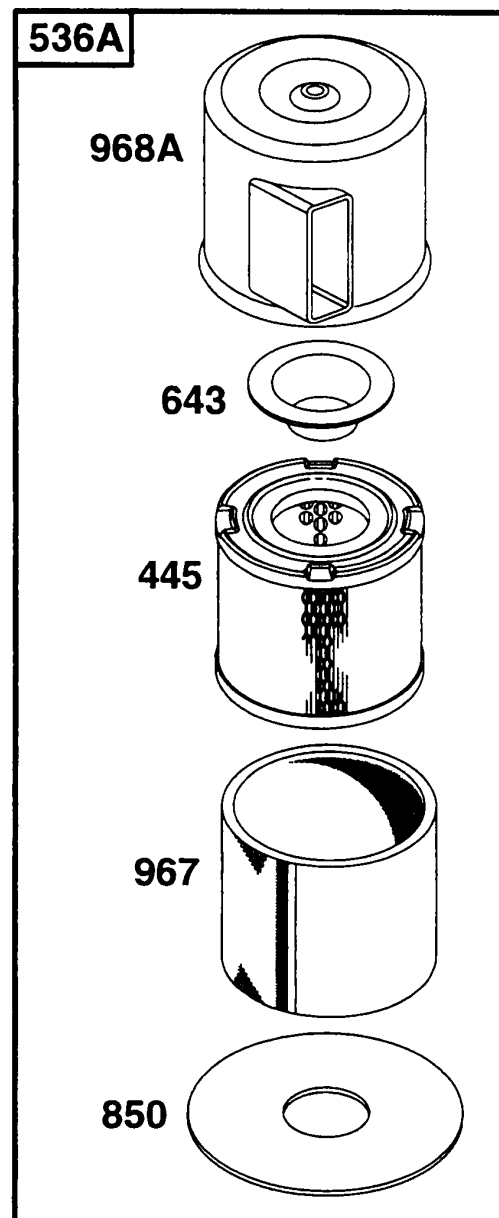

Air Cleaner Grps

REF NO	PART NO	QTY	DESCRIPTION
116B	65978		SEAL, O-Ring -(Needle Valve)
116C	271265		SEAL, O-Ring
165	94289		NUT
305	94786		SCREW -(1/2)
445	393957		FILTER, A/C Cartridge
467	493903		KNOB, Air Cleaner Cover
536A	399810		CLEANER, Air
536	391063		CLEANER, Air
592	94726		NUT
643	222272		RETAINER, Air Filter
850	271793		GASKET, Air Cleaner
862	392105		STRAP/STUD, Air Cleaner Mounting -(9 9/16)
875	398592		ELBOW, Intake
890	222322		BRACKET, Support
890	224484		BRACE, Air Cleanr
967	271794		FILTER, Air Cleaner Foam
968A	496093		COVER, Air Cleaner
968	224885		COVER, Air Cleaner