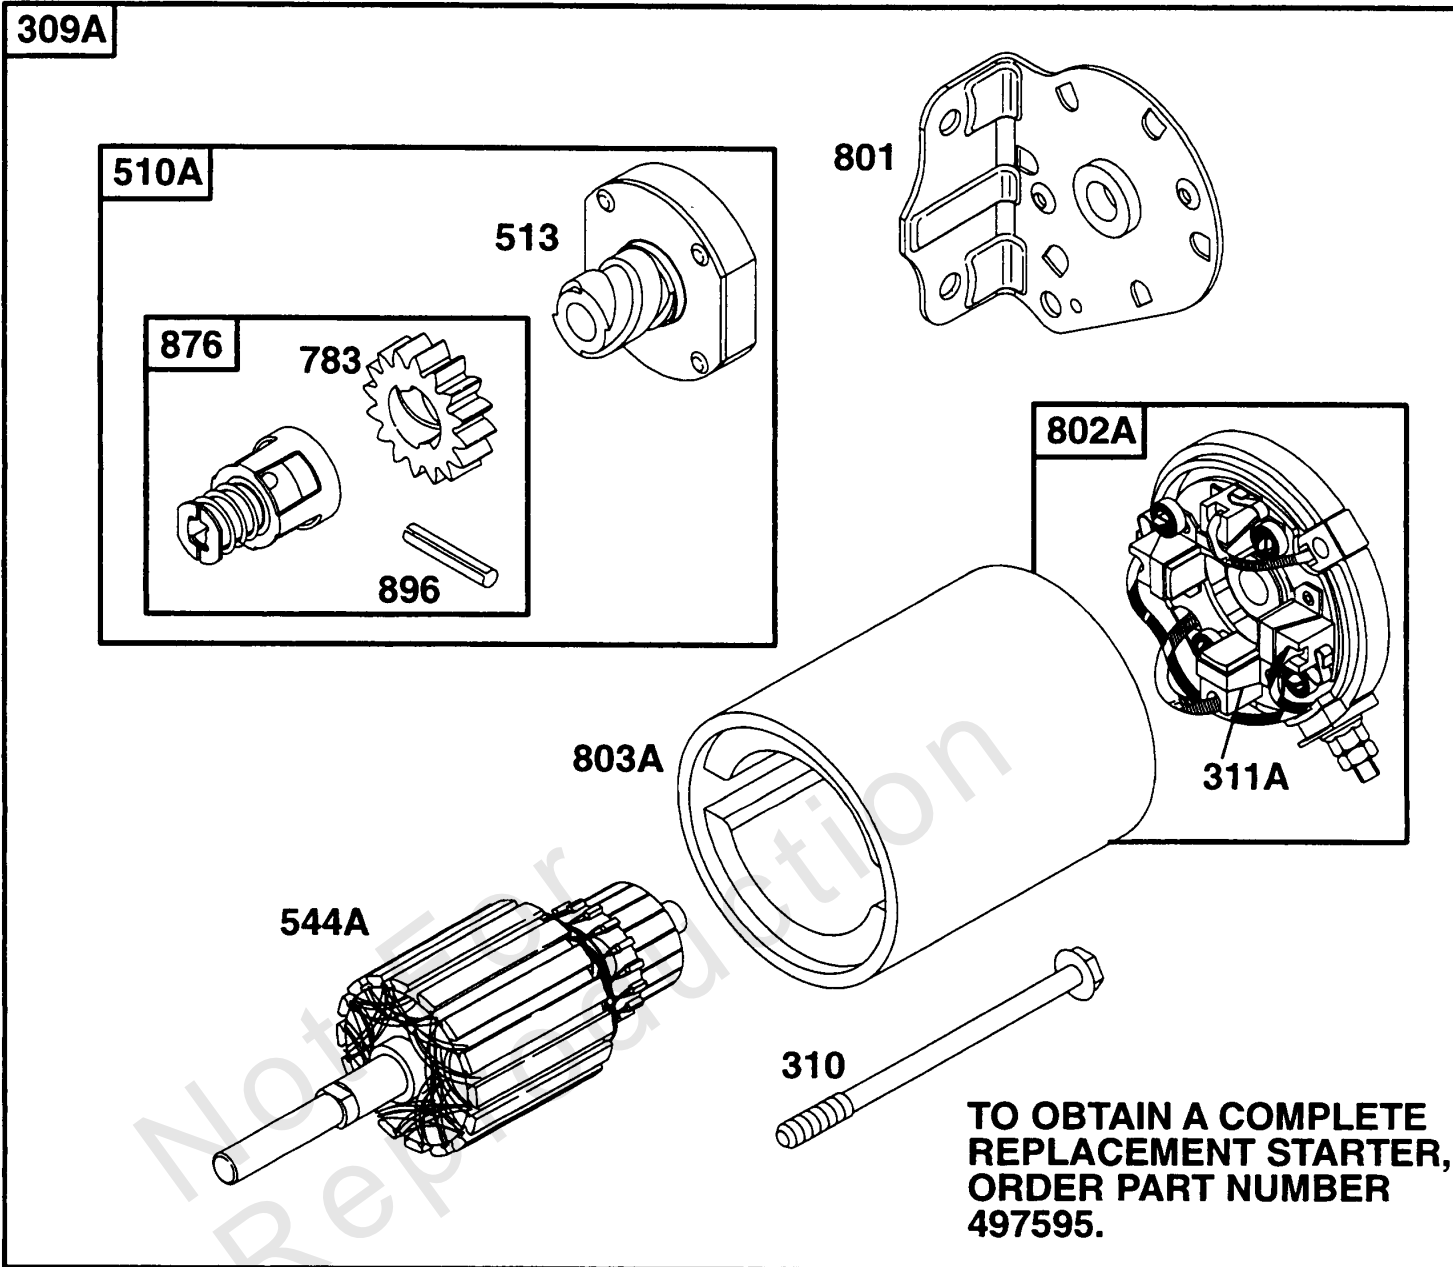

Electric Starter

REF NO	PART NO	QTY	DESCRIPTION
309A	-----		No Nomenclature
310	94003		SCREW -(3 5/8 Housing)
311A	395538		SET, Brush -(3-5/8 or 4 3/8 Housing)
510A	495878		DRIVE, Starter -(4 3/8 Housing)
513	398003		CLUTCH, Starter
544A	390837		ARMATURE, Starter -(3 5/8 Housing)
728	94951		SCREW
783	280104		GEAR, Pinion -(Briggs & Stratton 12V)
801	394856		CAP, Drive
802A	395537		CAP, End -(3 5/8 Housing)
803A	398159		HOUSING, Starter -(3 5/8 Housing)
876	495877		DRIVE, Starter -(4 3/8 Housing)
896	94288		PIN, Drive Retainer