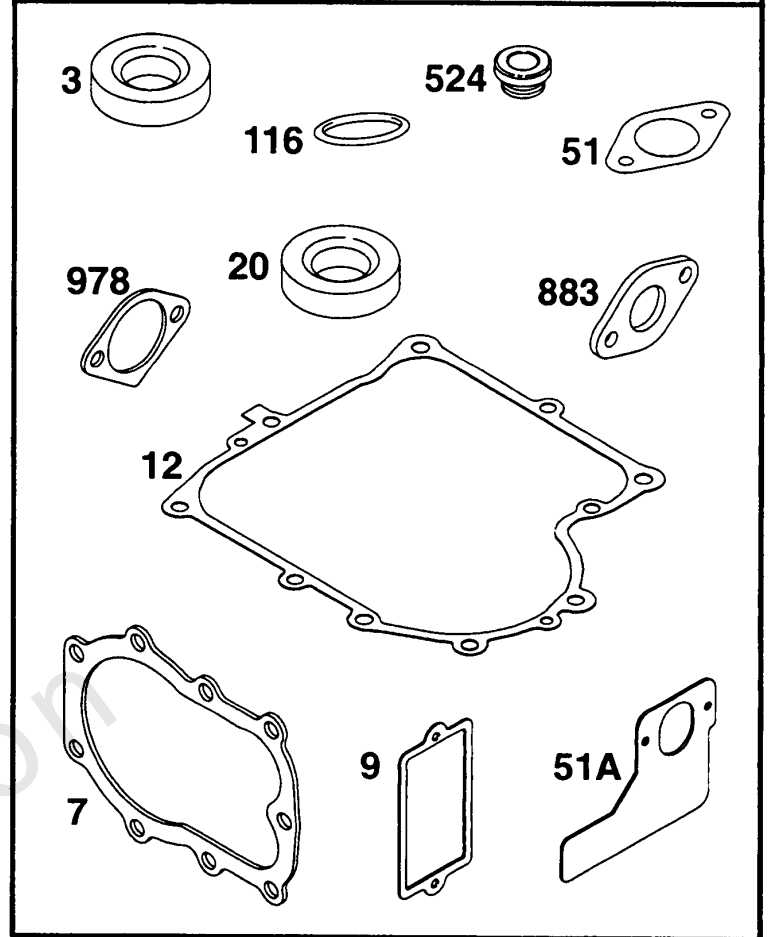

358 GASKET SET