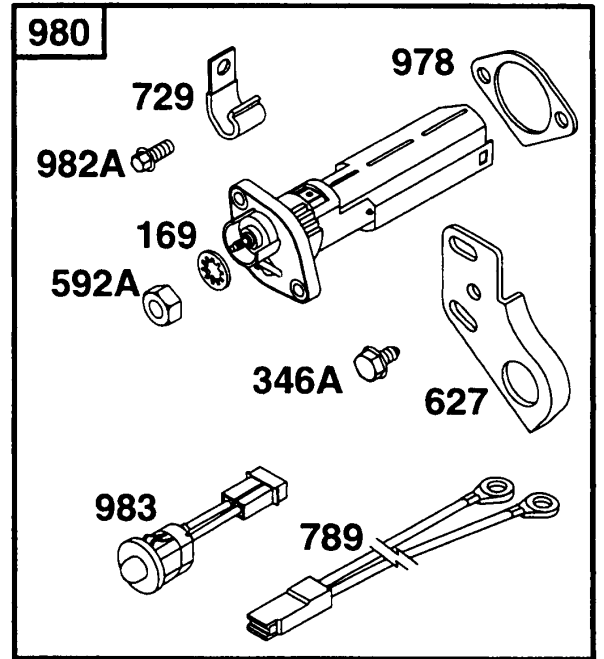

Not For Reproduction

Panel Kit, Oil Gard

REF NO	PART NO	QTY	DESCRIPTION
6B	94927		WASHER -(Governor Lever)
6B	93852		WASHER
169A	90366		WASHER
169	92791		WASHER
227	391965		LEVER, Governor Control -(1/4 Diameter)
284A	94874		SCREW -(Muffler Guard)
310	94003		SCREW -(3 5/8 Housing)
346A	94896		SCREW -(Muffler Deflector)
478	395410		KIT, Panel
562	94907		BOLT
578A	392683		CABLE, Starter
578	397674		WIRE, Stop -(Starter Switch to Ground Wire Terminal)
592B	231978		NUT
592C	92278		NUT -(Starting Switch)
592D	93888		NUT
592A	90576		NUT -(Ground Terminal)
614	93306		PIN, Cotter
616A	495241		CRANK, Governor
616	495241		CRANK, Governor
627	223773		BRACKET, Oil Guard Light
664	95012		SCREW
729	223528		CLIP -(Retainer)
742	93307		RETAINER, Governor Shaft
789	398661		HARNESS, Wiring
795	496590		SWITCH, Toggle
840	395408		KIT, Panel -(Toggle Switch)
895	299139		SWITCH, Starting
945	223429		BRACKET, Starter Motor
978	273326		GASKET, Oil Guard -(Oil Guard) Included in Gasket Set-Part No. 299577
980	398182		KIT, Oil Gard
982A	94657		SCREW
983	398660		LIGHT, Indicator -(Mounting With Light Bracket)