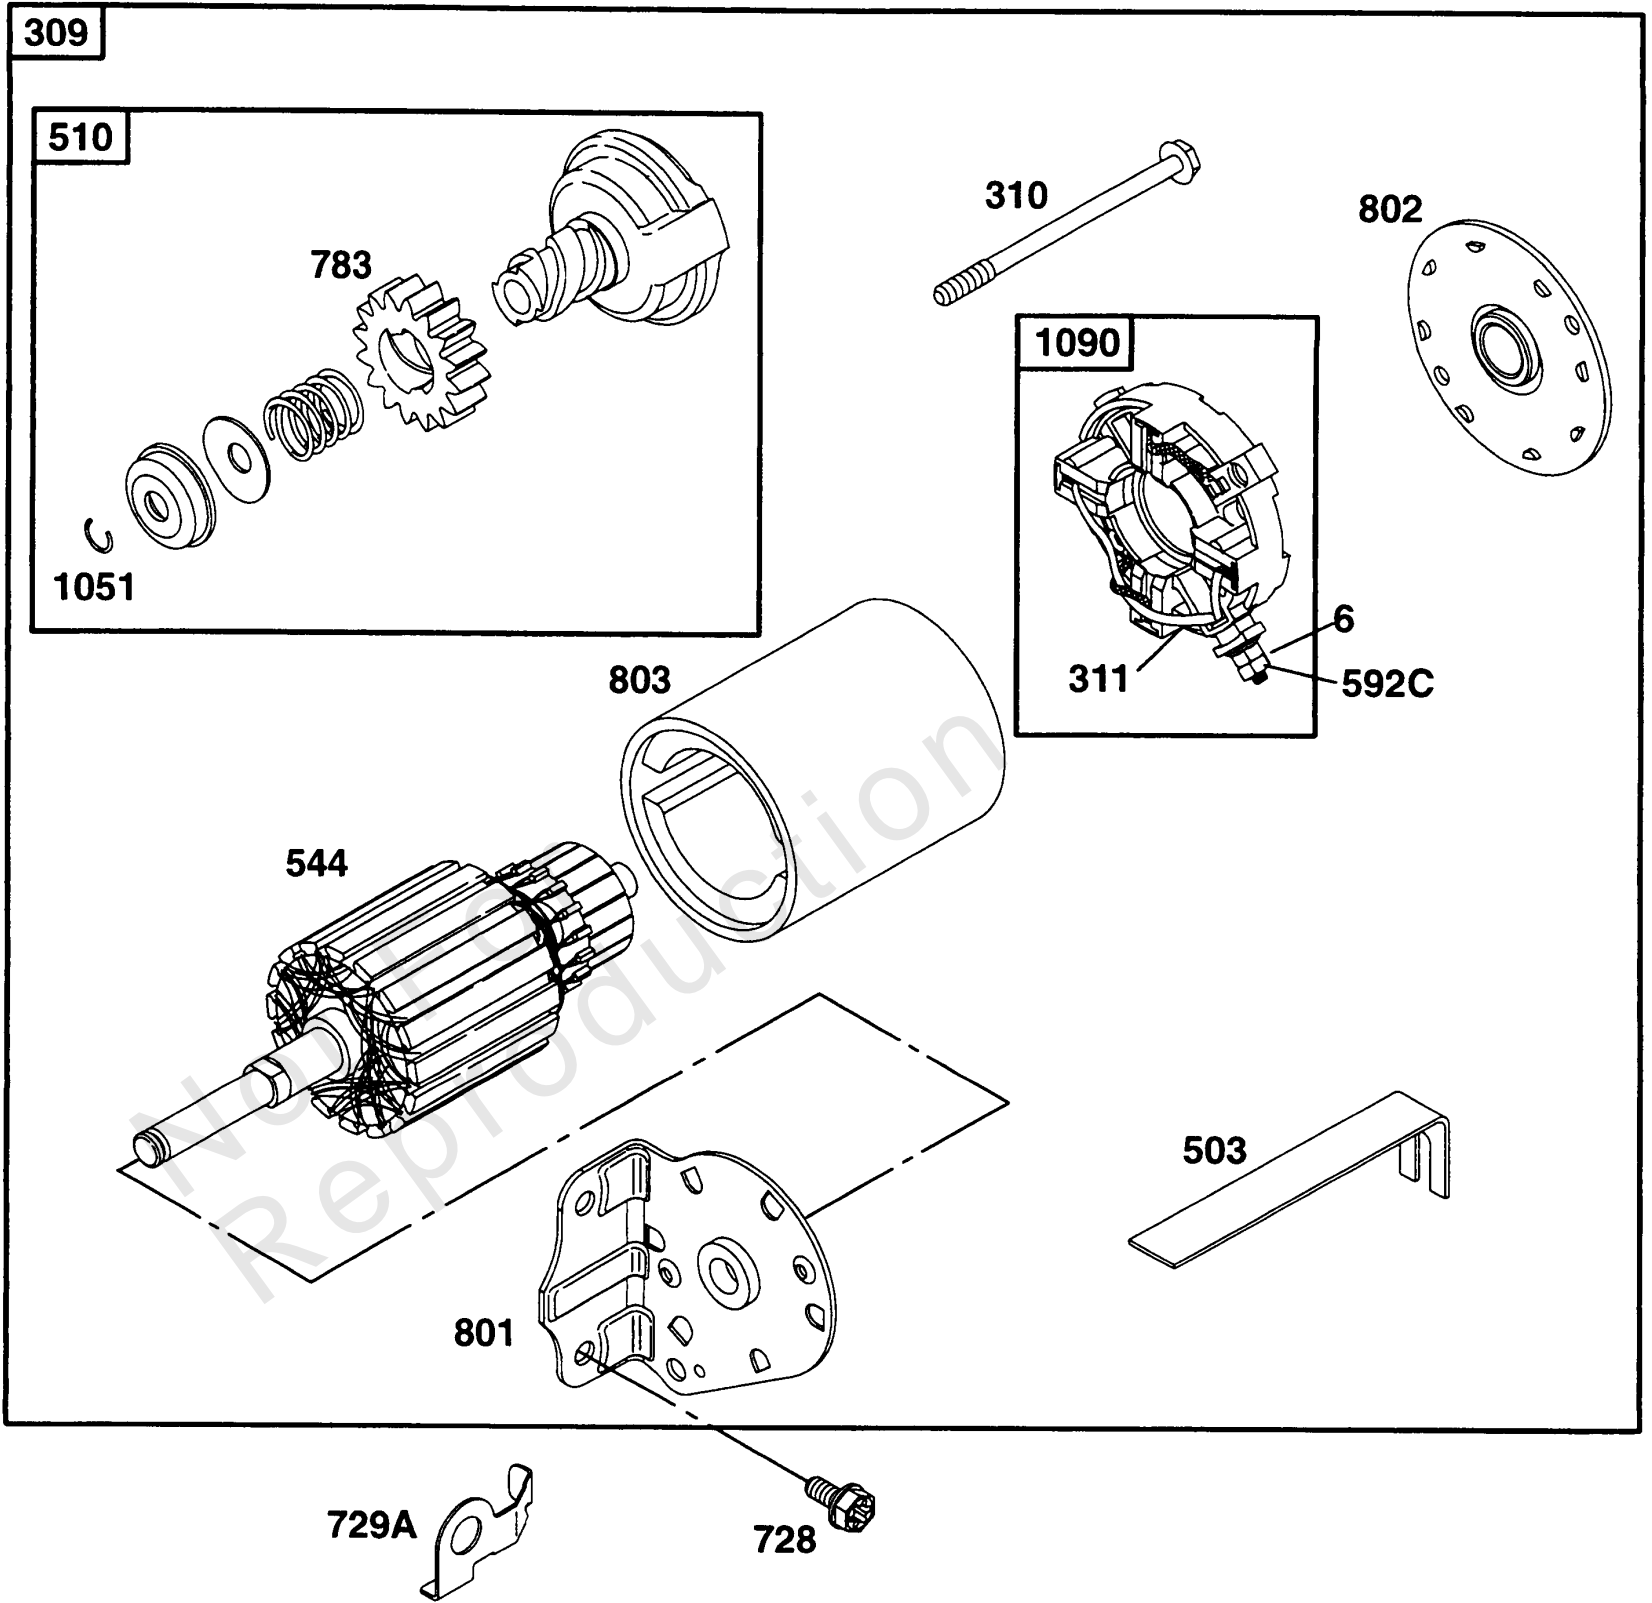

## Cylinder, Head

REF NO	PART NO	QTY	DESCRIPTION
1	495631		CYLINDER ASSEMBLY -(Includes Oil Gard Cover)
2	495657		KIT, Bushing/Seal -(Magneto Side)
3	391086		SEAL, Oil -Included in Gasket Set-Part No. 299577
5	214015		HEAD, Cylinder
6	225137		WASHER
7	272163		GASKET, Cylinder Head -Included in Gasket Set-Part No. 299577. Included in Valve Overhaul Gasket Set-Part No. 498533
8	495724		BREATHER ASSEMBLY
9	27803		GASKET, Rocker Cover -Included in Gasket Set-Part No. 299577. Included in Valve Overhaul Gasket Set-Part No. 498533
10	94719		SCREW
11	280267		TUBE, Breather -(Used with Nylon Air Cleaner Pipe)
13A	94926		STUD -(3 15/16) (3 5/16)
13A	94776		STUD -(3 15/16)
13	94565		SCREW -(Cylinder Head) (3 9/16 )
14	94622		SCREW -(3)
15A	94880		PLUG, Oil Drain -(Flush)
15	94239		PLUG, Oil Drain -(Square Head)
306	496797		SHIELD-CYLINDER
307	94930		SCREW -(Cylinder Shield)
308	224896		COVER, Cylinder Head
337	492167		PLUG, Spark
337	802592		PLUG, Spark -(Resistor)
347A	293739		SWITCH, Spark Plug Stop
347	225171		SWITCH, Stop
383	89838		WRENCH, Spark Plug
552	491893		BUSHING, Governor Crank -(Includes Seal, Ref. 87)
592	94726		NUT
635	66538		BOOT, Spark Plug
869	211661		SEAT, Valve -(Exhaust)
871	231218		BUSHING, Valve Guide -(Intake)
871	261961		BUSHING, Valve Guide -(Exhaust)
978	273326		GASKET, Oil Guard -(Oil Guard) Included in Gasket Set-Part No. 299577
979	494807		COVER, Oil Guard
982	94658		SCREW
1019	491181		KIT, Label
1058	270367		MANUAL, Operator's