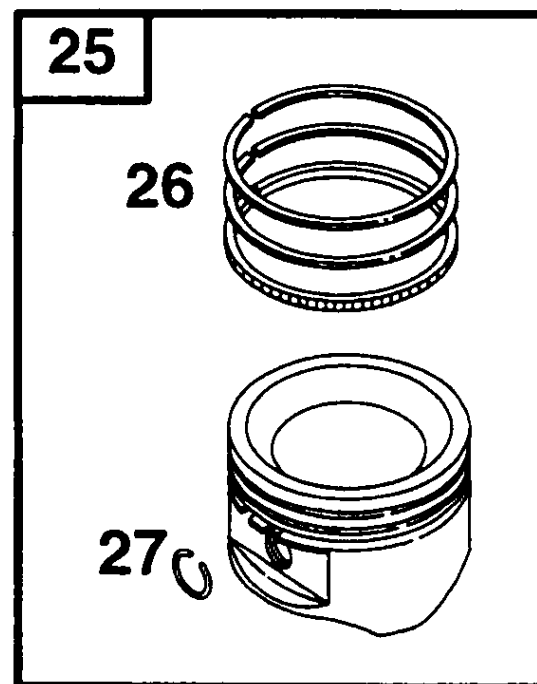

Piston Grp

REF NO	PART NO	QTY	DESCRIPTION
25	499907		PISTON ASSEMBLY -(Standard)
25	499908		PISTON ASSEMBLY -(.010 Oversize)
25	499909		PISTON ASSEMBLY -(.020 Oversize)
25	499910		PISTON ASSEMBLY -(.030 Oversize)
26	299743		SET, Ring -(.030 Oversize Chrome)
26	499921		SET, Ring -(Standard)
26	690018		SET, Ring -(.010 Oversize)
26	690019		SET, Ring -(.020 Oversize)
26	690020		SET, Ring -(.030 Oversize)
27A	68546		LOCK, Piston Pin
27	263181		LOCK, Piston Pin
28	499302		PIN, Piston -(Standard)
28	499303		PIN, Piston -(.005 Oversize)
29	390401		ROD, Connecting -(Standard)
29	390773		ROD, Connecting -(.020 Undersize)
30	222113		DIPPER, Connecting Rod
31	222114		LOCK, Rod Screw
32	94670		SCREW -(Connecting Rod)