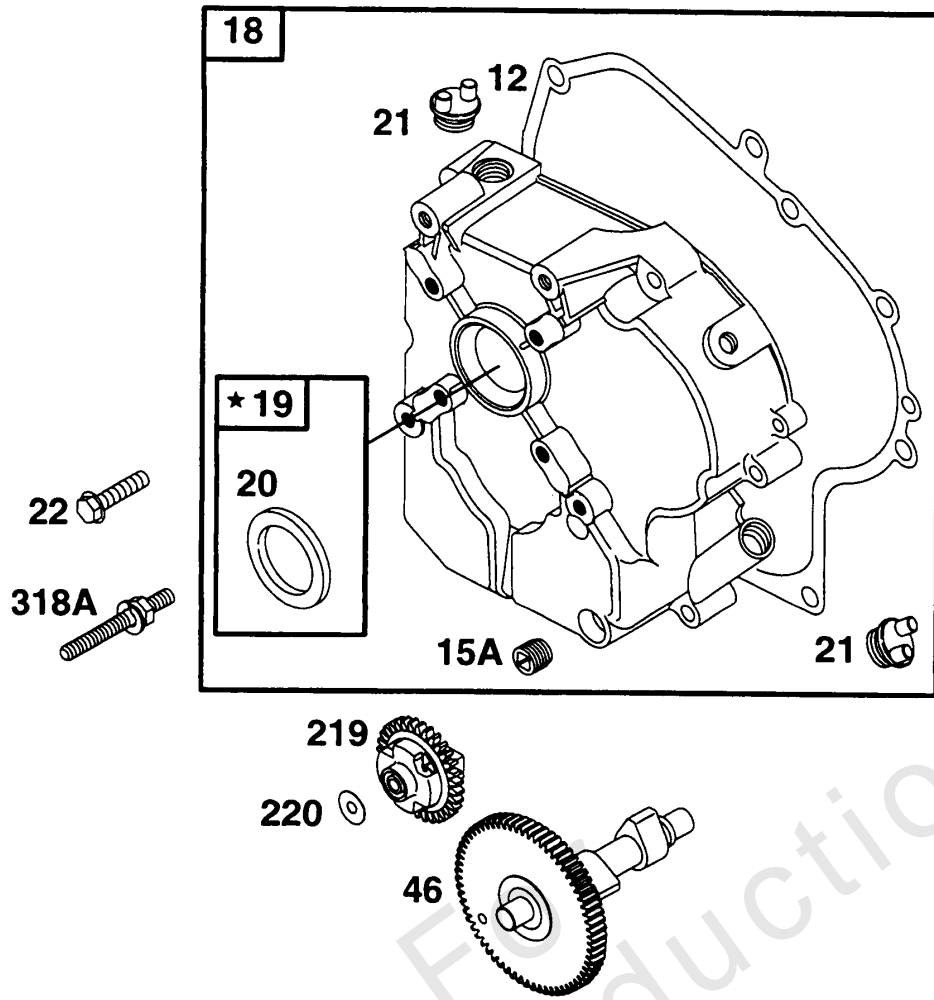

415

★ REQUIRES SPECIAL TOOLS TO INSTALL.
SEE REPAIR INSTRUCTION MANUAL.