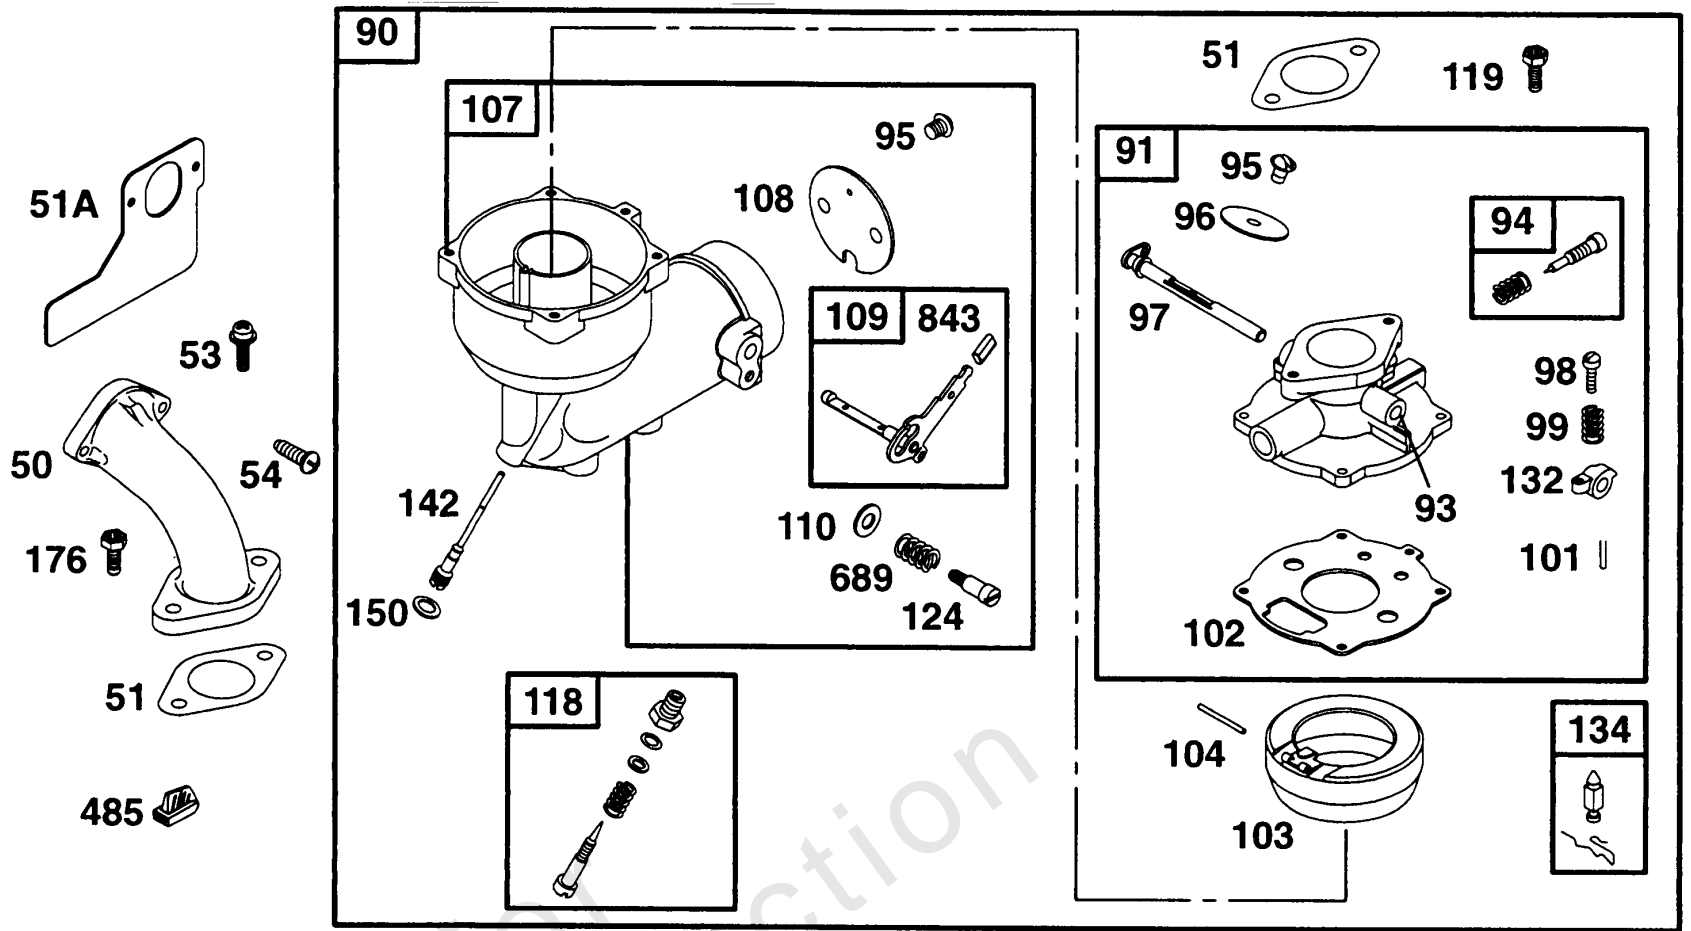

Not For
Reproduction

Carburetor Assy

REF NO	PART NO	QTY	DESCRIPTION
50	212488		MANIFOLD, Intake
51A	27828		GASKET, Intake -Included in Gasket Set-Part No. 299577. Included in Valve Overhaul Gasket Set-Part No. 498533
51	270684		GASKET, Intake -Included in Carburetor Kit-Part No. 398235. Included in Gasket Set-Part No. 299577
53	94839		SCREW
54	93208		SCREW -(Intake Manifold)
90	390323		CARBURETOR -(Manual Choke)
91	399443		BODY, Upper Carburetor
93	23108		BUSHING, Throttle Shaft
94	292681		VALVE, Idle Mixture
95	93499		SCREW -(Throttle Valve)
96	223370		VALVE, Throttle
97	298826		SHAFT, Throttle
98	91920		SCREW -(8-32 X 5/8)
99	26157		SPRING, Compression
101	93043		PIN, Shaft
102	27918		GASKET, Carburetor Body -Included in Carburetor Kit-Part No. 398235
103	99333		FLOAT, Carburetor
104	231435		PIN, Float Hinge -Included in Carburetor Kit-Part No. 398235
107	399442		BODY, Lower Carburetor
108	62872		VALVE, Choke
109	391987		SHAFT, Choke -(Manual)
110	222712		WASHER
118	99525		VALVE, High Speed -Included in Carburetor Kit-Part No. 398235
119	94152		SCREW -(Upper To Lower Carburetor Body)
124	23123		SCREW
132	212904		STOP, Throttle
134	394681		KIT, Needle/Seat -(Gravity Feed) Included in Carburetor Kit-Part No. 398235
134	394682		KIT, Needle/Seat -(Gravity Feed)
134	394683		KIT, Needle/Seat -(Pump Feed)
142	398202		NOZZLE, Carburetor -Included in Carburetor Kit-Part No. 398235
150	68667		WASHER -(Viton Seat) Included in Carburetor Kit-Part No. 398235
176	94913		SCREW -(Intake Manifold)
689	26155		SPRING, Friction
843	280149		SLEEVE, Lever