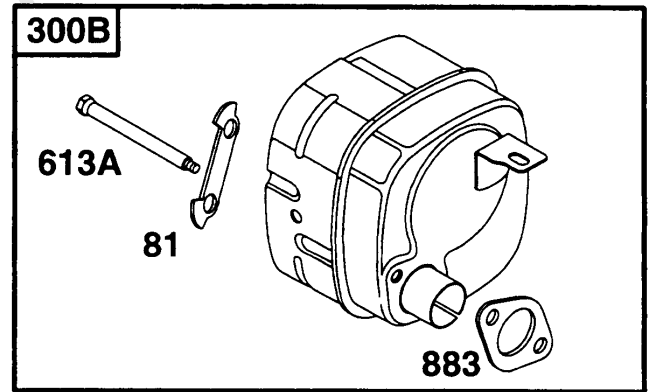

Muffler Grps

REF NO	PART NO	QTY	DESCRIPTION
6B	94927		WASHER -(Governor Lever)
6B	93852		WASHER
81	222263		LOCK, Muffler Screw -(3/8 Diameter Bolt Holes)
298	261409		LOCKNUT -(Muffler and Elbow)
300A	494221		MUFFLER
300D	494222		MUFFLER
300C	498984		MUFFLER
300B	391313		MUFFLER
300	393010		MUFFLER -(Round Lo Tone)
305	94786		SCREW -(1/2)
346A	94896		SCREW -(Muffler Deflector)
346B	93606		SCREW
592	94726		NUT
613A	94042		SCREW -(Muffler)
613	94054		SCREW -(Muffler)
676B	393758		DEFLECTOR, Muffler -(Louvered Outlet)
676A	395700		DEFLECTOR, Muffler -(Direct Outlet)
676	393757		DEFLECTOR, Muffler -(Side Outlet)
725	223645		SHIELD, Heat
832	492337		GUARD, Muffler
836	94905		SCREW
863	224479		BRACKET, Muffler
864	494009		MANIFOLD, Exhaust
883	272309		GASKET, Exhaust -Included in Gasket Set-Part No. 299577. Included in Valve Overhaul Gasket Set-Part No. 498533
884	392649		CLAMP, Muffler -(Muffler 493963)
994	399541		ARRESTOR, Spark