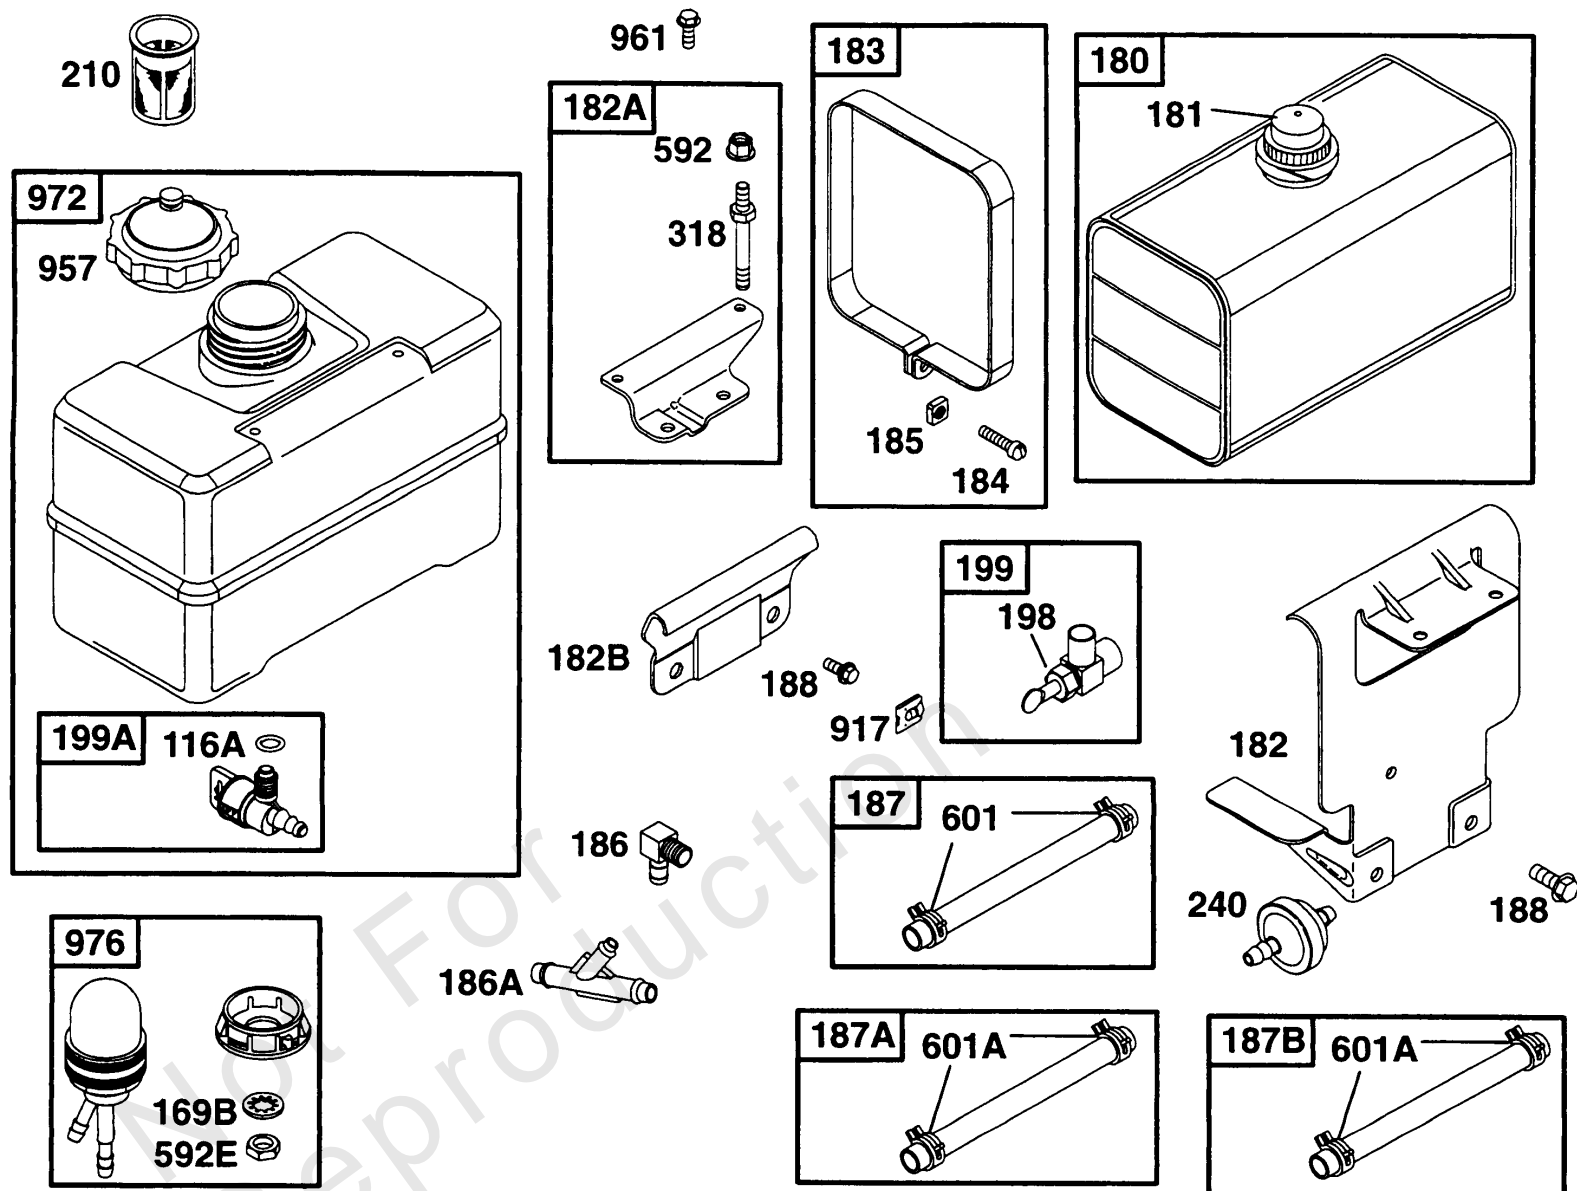

Fuel Tank Grp

REF NO	PART NO	QTY	DESCRIPTION
116A	280203		SEAL, O-Ring -(Fuel Shut Off)
169B	94281		WASHER
180	290816		TANK, Fuel -(4 Quart)
181	392305		CAP, Fuel Tank -(Metal)
182B	492990		BRACKET, Fuel Tank -(Lower)
182A	495664		BRACKET, Fuel Tank -(Upper)
182	222758		BRACKET, Fuel Tank
183	291367		STRAP, Fuel Tank -(4 Quart)
184	91257		SCREW -(1/4-20 X 1-1/2)
185	90970		NUT -(1/4-20)
186A	280727		CONNECTOR, Hose
186	67218		CONNECTOR, Hose
187A	399254		LINE, Fuel -(1/4 O.D.)
187B	399256		LINE, Fuel -(1/4 O.D.)
187	296004		LINE, Fuel -(Cut To Required Length)
188	93343		SCREW -(Control Panel)
188	94627		SCREW -(Fuel Tank)
198	293934		VALVE, Fuel Shut Off
199A	399517		VALVE, Fuel Shut Off -(Plastic)
199	297563		OUTLET, Tank
210	492044		STRAINER, Fuel -(In Tank)
240	298090		FILTER, Fuel
318	94926		STUD -(3 15/16) (3 5/16)
592E	94189		NUT -(Primer)
592	94726		NUT
601A	94171		CLAMP, Hose
601	93807		CLAMP, Hose -(Black)
601	95162		CLAMP, Hose -(Red)
917	223271		VALVE, Handle Shutoff
957	493988		CAP, Fuel Tank -(Plastic)
961	94095		SCREW -(Tapping)
972	493337		TANK, Fuel -(4 Quart) (Plastic)
976	399255		PRIMER, Carburetor