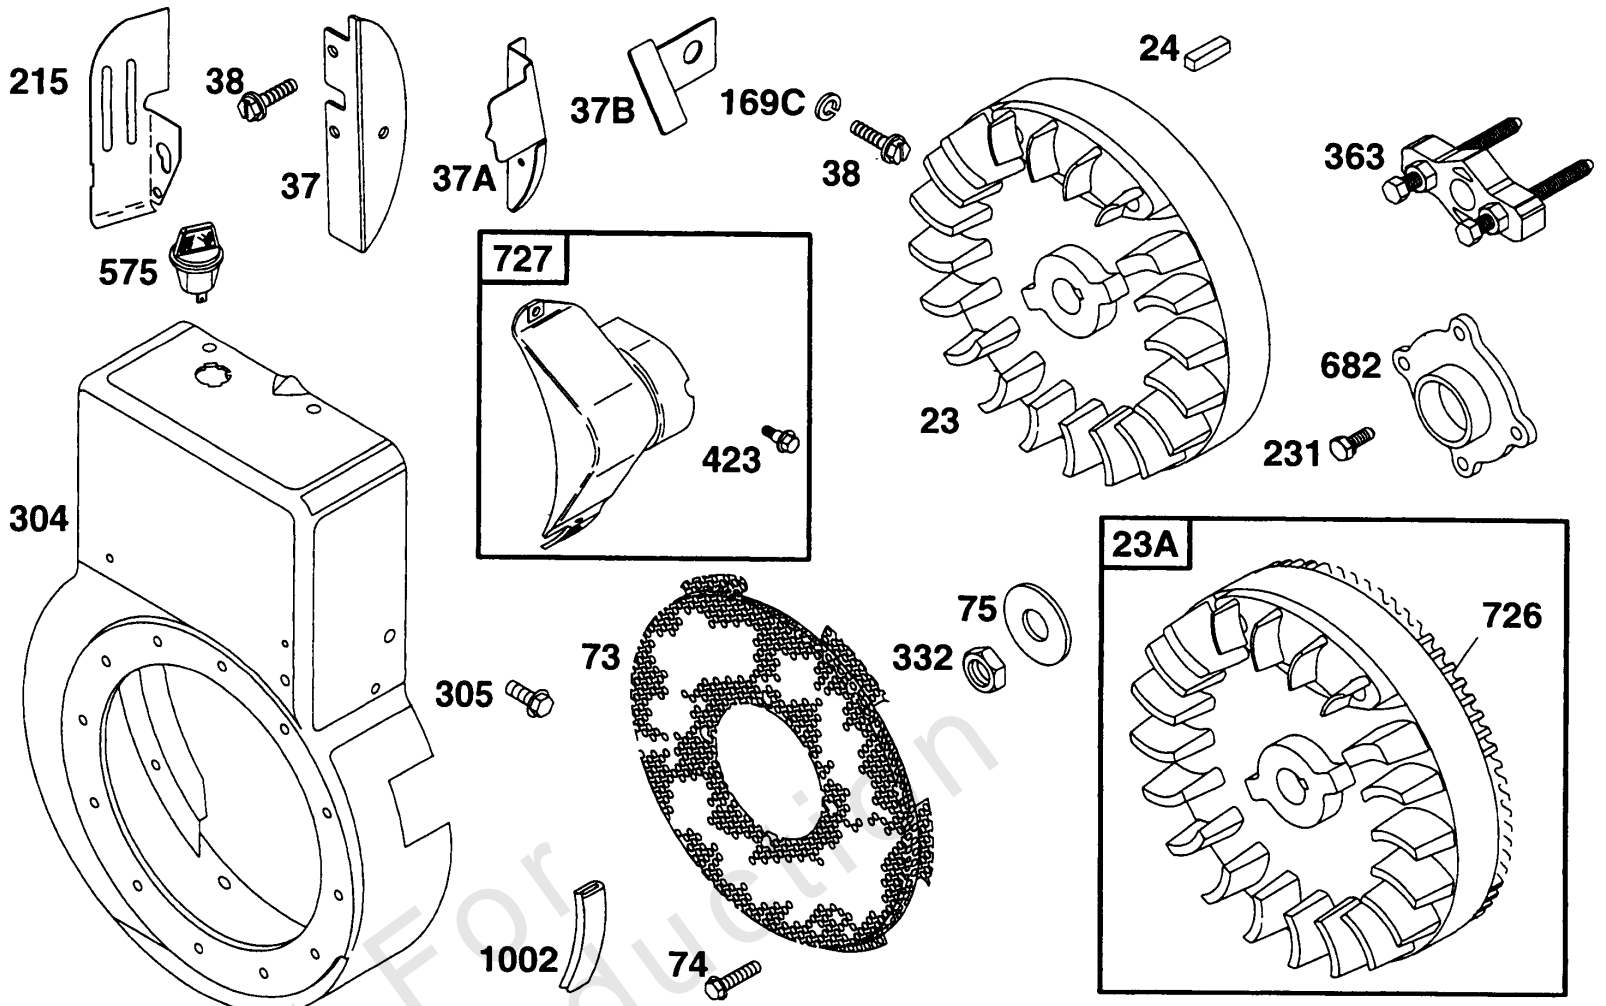

## Air Cleaner Grps

REF NO	PART NO	QTY	DESCRIPTION
116B	65978		SEAL, O-Ring -(Needle Valve)
116C	271265		SEAL, O-Ring
165	94289		NUT
305	94786		SCREW -(1/2)
445	393957		FILTER, A/C Cartridge
467	493903		KNOB, Air Cleaner Cover
536A	399810		CLEANER, Air
536	391063		CLEANER, Air
592	94726		NUT
643	222272		RETAINER, Air Filter
850	271793		GASKET, Air Cleaner
862	392105		STRAP/STUD, Air Cleaner Mounting -(9 9/16)
875	398592		ELBOW, Intake
890	222322		BRACKET, Support
890	224484		BRACE, Air Cleanr
967	271794		FILTER, Air Cleaner Foam
968A	496093		COVER, Air Cleaner
968	224885		COVER, Air Cleaner

Not For Production

AC ONLY	DC ONLY	DUAL CIRCUIT	SEE NOTE TRI-CIRCUIT / OR 5 AMP AND 9 AMP		SEE NOTE 10-13-16 AMP STATOR
474 	474A 	474B 	474C 	474D 	
878 	878A 	878B 	878C 	526A 501 	526 501A 
<p><b>NOTE: THE PROPER FLYWHEEL PART NUMBER AND/OR THE ALTERNATOR MAGNET SIZE WILL DETERMINE THE ALTERNATOR TYPE OR OUTPUT. SEE REPAIR INSTRUCTION MANUAL FOR ADDITIONAL INFORMATION.</b></p>					

## Alternator Chart

REF NO	PART NO	QTY	DESCRIPTION
474C	392595		ALTERNATOR -(Tri Circuit) (9 Amp Regulated)
474B	393474		ALTERNATOR -(Dual Circuit)
474D	393295		ALTERNATOR -(10, 13, or 16 Amp-Depending on Size of Flywheel Magnets) (Regulated)
474A	391529		ALTERNATOR -(DC Only)
474	391595		ALTERNATOR -(AC Only)
482	93621		SCREW -(Tapping)
493	222934		BRACKET, Mounting
501A	394890		REGULATOR -(10, 13, or 16 Amp, Depending on Size of Flywheel Magnets)
501	491546		REGULATOR -(9 Amp)
526A	94137		SCREW -(Regulator)
526	93343		SCREW -(Control Panel)
813	393514		CLAMP
877A	393456		WIRE/CONNECTOR, Alternator
877B	393537		WIRE/CONNECTOR, Alternator -(Tri Circuit) (9 Amp)
877C	399916		WIRE/CONN-ALTERNATOR -(16 Amp Regulated)
877	393814		WIRE/CONNECTOR, Alternator -(10 Amp Regulated)
878B	393363		HARNESS, Alternator -(Dual Circuit)
878C	392606		HARNESS, Alternator -(Tri Circuit)
878A	393422		WIRE ASSEMBLY -(Dc Only)
878	390867		HARNESS, Alternator -(Ac Only)