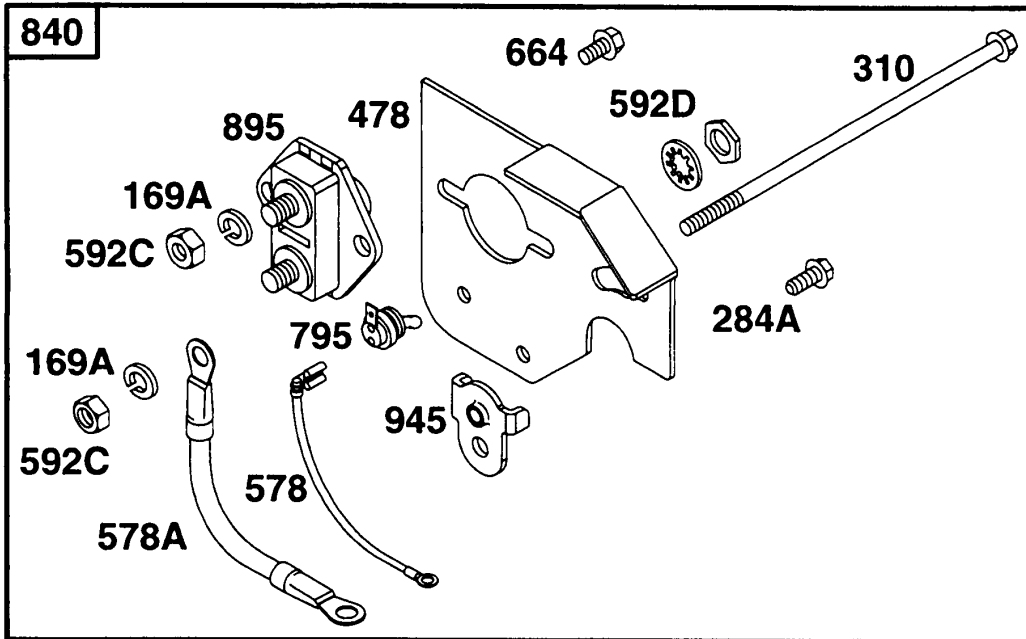

Not For Reproduction

Panel Kit, Oil Gard

REF NO	PART NO	QTY	DESCRIPTION
6B	94927		WASHER -(Governor Lever)
6B	93852		WASHER
169A	90366		WASHER
169	92791		WASHER
227	391965		LEVER, Governor Control -(1/4 Diameter)
284A	94874		SCREW -(Muffler Guard)
310	94003		SCREW -(3 5/8 Housing)
346A	94896		SCREW -(Muffler Deflector)
478	395410		KIT, Panel
562	94907		BOLT
578A	392683		CABLE, Starter
578	397674		WIRE, Stop -(Starter Switch to Ground Wire Terminal)
592B	231978		NUT
592C	92278		NUT -(Starting Switch)
592D	93888		NUT
592A	90576		NUT -(Ground Terminal)
614	93306		PIN, Cotter
616A	495241		CRANK, Governor
616	495241		CRANK, Governor
627	223773		BRACKET, Oil Guard Light
664	95012		SCREW
729	223528		CLIP -(Retainer)
742	93307		RETAINER, Governor Shaft
789	398661		HARNESS, Wiring
795	496590		SWITCH, Toggle
840	395408		KIT, Panel -(Toggle Switch)
895	299139		SWITCH, Starting
945	223429		BRACKET, Starter Motor
978	273326		GASKET, Oil Guard -(Oil Guard) Included in Gasket Set-Part No. 299577
980	398182		KIT, Oil Gard
982A	94657		SCREW
983	398660		LIGHT, Indicator -(Mounting With Light Bracket)