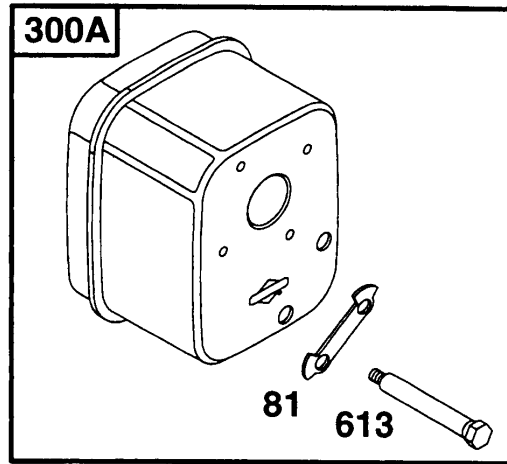

Muffler Grps

REF NO	PART NO	QTY	DESCRIPTION
6B	94927		WASHER -(Governor Lever)
6B	93852		WASHER
81	222263		LOCK, Muffler Screw -(3/8 Diameter Bolt Holes)
298	261409		LOCKNUT -(Muffler and Elbow)
300A	494221		MUFFLER
300D	494222		MUFFLER
300C	498984		MUFFLER
300B	391313		MUFFLER
300	393010		MUFFLER -(Round Lo Tone)
305	94786		SCREW -(1/2)
346A	94896		SCREW -(Muffler Deflector)
346B	93606		SCREW
592	94726		NUT
613A	94042		SCREW -(Muffler)
613	94054		SCREW -(Muffler)
676B	393758		DEFLECTOR, Muffler -(Louvered Outlet)
676A	395700		DEFLECTOR, Muffler -(Direct Outlet)
676	393757		DEFLECTOR, Muffler -(Side Outlet)
725	223645		SHIELD, Heat
832	492337		GUARD, Muffler
836	94905		SCREW
863	224479		BRACKET, Muffler
864	494009		MANIFOLD, Exhaust
883	272309		GASKET, Exhaust -Included in Gasket Set-Part No. 299577. Included in Valve Overhaul Gasket Set-Part No. 498533
884	392649		CLAMP, Muffler -(Muffler 493963)
994	399541		ARRESTOR, Spark