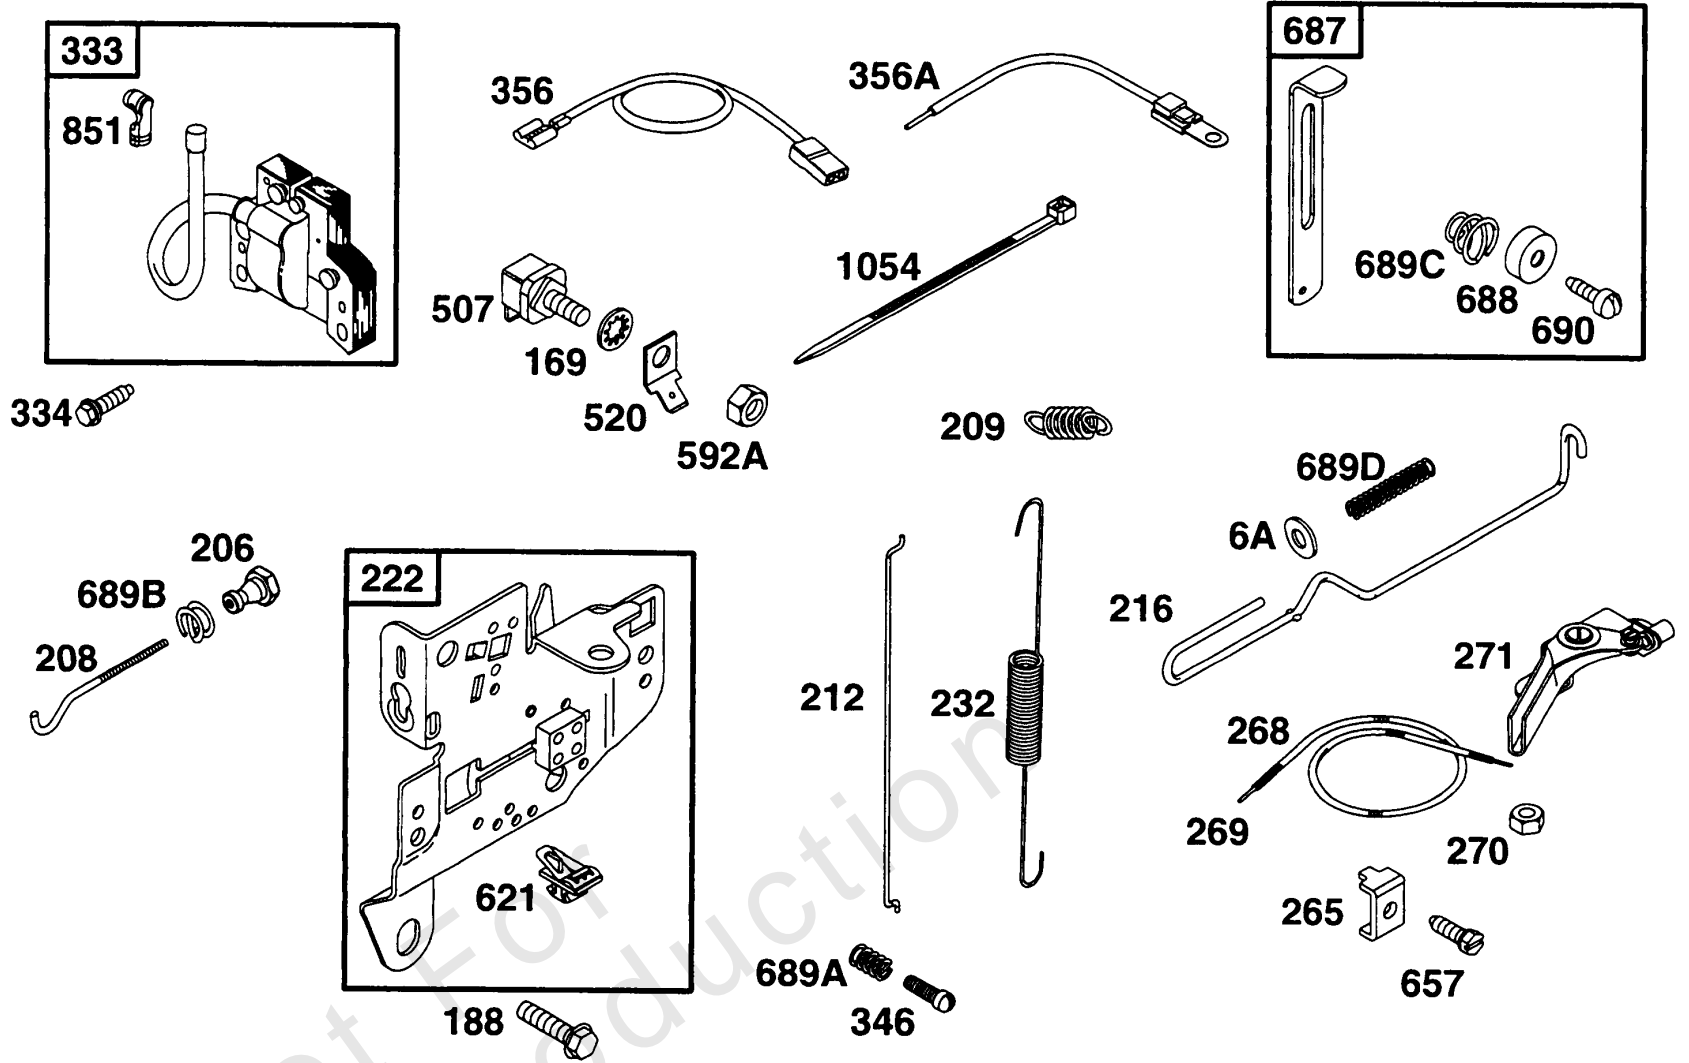

Not for reproduction

Controls, Elect

REF NO	PART NO	QTY	DESCRIPTION
6A	222352		WASHER
169	92791		WASHER
188	93343		SCREW -(Control Panel)
188	94627		SCREW -(Fuel Tank)
206	231266		NUT, Governor Adjusting -(6-32)
208	261959		ROD, Governor Control
208	262549		ROD, Governor Control
209	260695		SPRING, Governor
212	260872		LINK, Throttle
216	262026		LINK, Choke
222	399151		BRACKET, Control -(Manual Choke)
232	260478		SPRING/LINK, Mechanical Governor
265	221535		CLAMP, Casing -(Stamped Steel)
268	65616		CASING, Control Wire -(Cut To Required Length)
269	26633		WIRE, Control -(Cut To Required Length)
270	63426		NUT -(Control Wire Casing)
271	290568		LEVER, Control
333	398811		ARMATURE, Magneto -(Magneton Ignition)
334	94731		SCREW -(Magneto)
346	90200		SCREW -(8-32 X 1/2)
356A	496868		WIRE, Stop
356	398838		WIRE, Stop
507	398525		INSULATOR
520	93722		TERMINAL, Ground
592A	90576		NUT -(Ground Terminal)
621	396847		SWITCH, Stop
657	94906		SCREW
687	390701		SLIDE, Control
688	221766		SPRING, Friction
689A	26157		SPRING, Compression
689D	261119		SPRING, Choke Return
689B	26855		SPRING, Governor Link
689C	260847		SPRING, Friction
690	90746		SCREW -(10-32 X 5/8)
851	493880		TERMINAL, Spark Plug
1054	280275		TIE, Cable