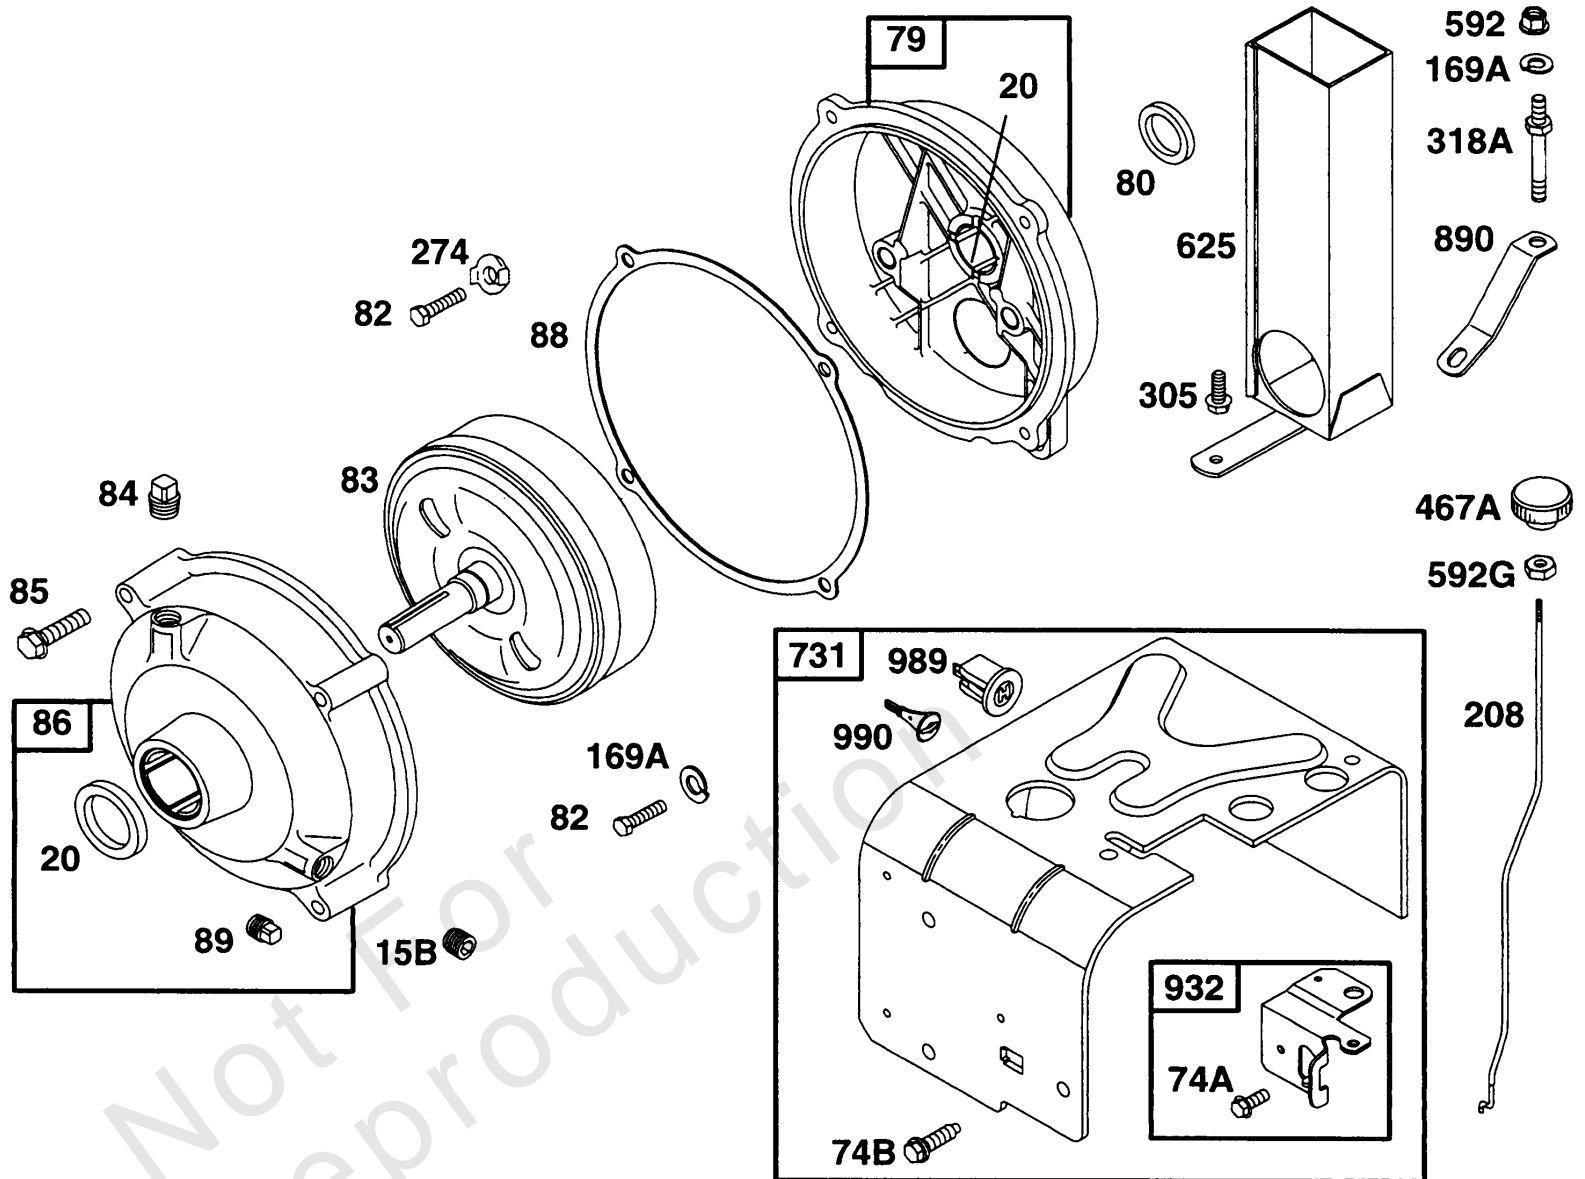

Gear Reducer Assy, Sno Guard

Mfg. No: 190412-6114-01

Gear Reducer Assy, Sno Guard

REF NO	PART NO	QTY	DESCRIPTION
15B	94886		PLUG, Oil Drain -(Flush)
20	391086		SEAL, Oil -Included in Gasket Set-Part No. 299577
74A	93042		SCREW
74B	94680		SCREW -(Starter Clutch)
79	296179		CASE, Gear Reduction
80	27884		GASKET, Gear Cover/Housing
82	92502		SCREW
83	214300		SHAFT, Auxiliary Drive
84	94918		PLUG, Breather
85	91386		SCREW -(2)
86	296053		COVER, Gear
88	27328		GASKET, Gear Cover/Housing
89	91488		PLUG -(1/8)
169A	90366		WASHER
208	261959		ROD, Governor Control
208	262549		ROD, Governor Control
274	220234		LOCK, Muffler Screw
305	94786		SCREW -(1/2)
318A	94931		STUD -(2 1/2)
467A	231051		NUT -(Air Cleaner)
592G	90356		NUT -(10-24)
592	94726		NUT
625	299384		MANIFOLD, Intake
731	492291		HOOD, Snow
890	222322		BRACKET, Support
890	224484		BRACE, Air Cleanr
932	396084		GUIDE, Rod
989	491060		SWITCH, Stop
990	490023		SET, Key