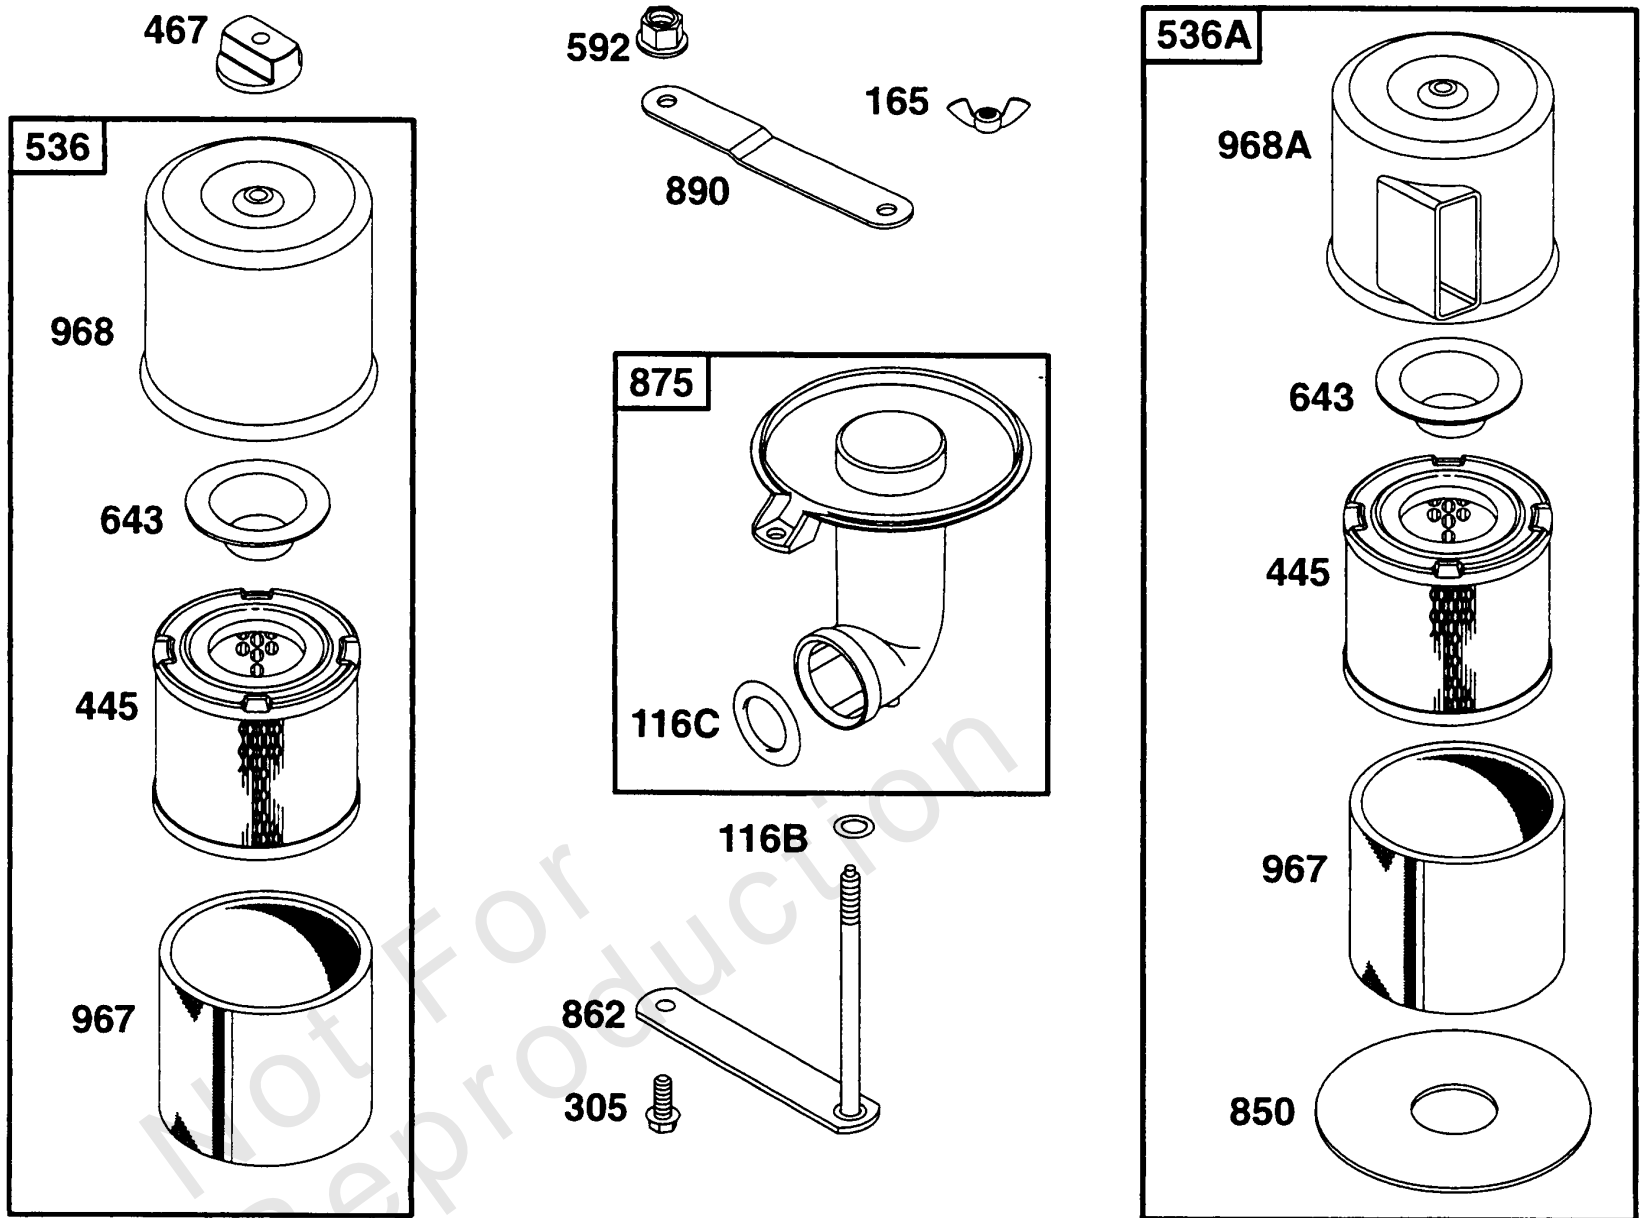

## Air Cleaner Grps

REF NO	PART NO	QTY	DESCRIPTION
116B	65978		SEAL, O-Ring -(Needle Valve)
116C	271265		SEAL, O-Ring
165	94289		NUT
305	94786		SCREW -(1/2)
445	393957		FILTER, A/C Cartridge
467	493903		KNOB, Air Cleaner Cover
536A	399810		CLEANER, Air
536	391063		CLEANER, Air
592	94726		NUT
643	222272		RETAINER, Air Filter
850	271793		GASKET, Air Cleaner
862	392105		STRAP/STUD, Air Cleaner Mounting -(9 9/16)
875	398592		ELBOW, Intake
890	222322		BRACKET, Support
890	224484		BRACE, Air Cleanr
967	271794		FILTER, Air Cleaner Foam
968A	496093		COVER, Air Cleaner
968	224885		COVER, Air Cleaner