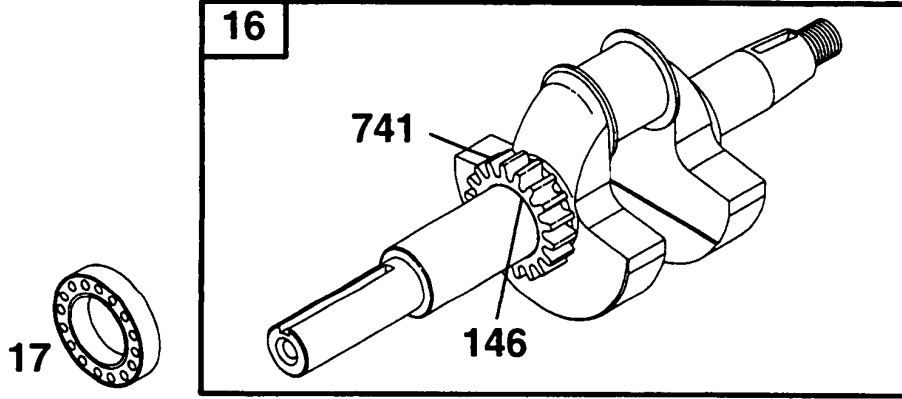

Not For
Reproduction

Crankshaft

REF NO	PART NO	QTY	DESCRIPTION
16	495790		CRANKSHAFT
17	29530		BEARING, Ball
33A	390419		VALVE, Exhaust -(Includes Retainer(s)) -Used Before Code Date 95041700
33	263017		VALVE, Exhaust -Used After Code Date 95041600
34	261055		VALVE, Intake
35	65906		SPRING, Valve -Used After Code Date 95041600
36	26828		SPRING, Valve -(Exhaust) -Used Before Code Date 95041700
40	221596		RETAINER, Valve -(Valves With Groove In Stem) -Used After Code Date 95041600
41	292260		RETAINER, Valve -(Exhaust Valve) -Used Before Code Date 95041700
42	494553		KEEPER, Valve -(Exhaust) -Used Before Code Date 95041700
45	260933		TAPPET, Valve
146	94388		KEY, Timing
741	263025		GEAR, Timing