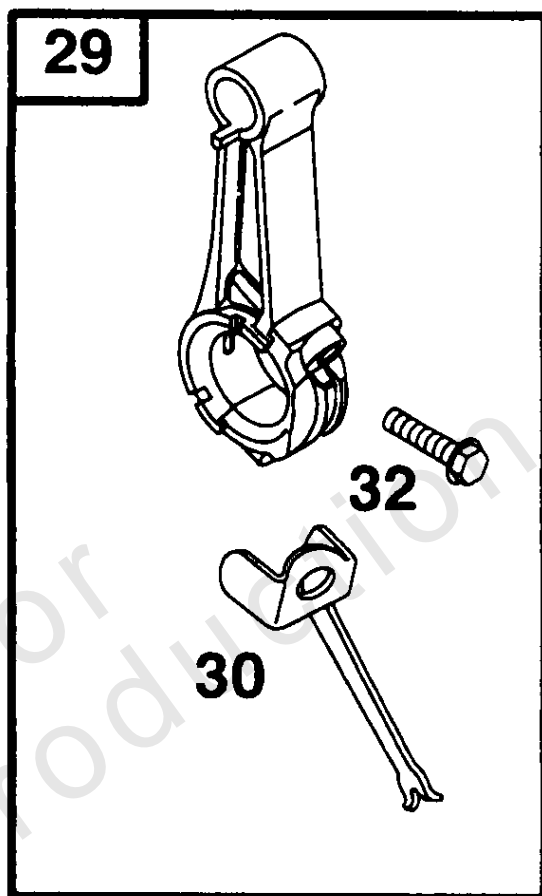

Piston Grp

REF NO	PART NO	QTY	DESCRIPTION
25	499907		PISTON ASSEMBLY -(Standard)
25	499908		PISTON ASSEMBLY -(.010 Oversize)
25	499909		PISTON ASSEMBLY -(.020 Oversize)
25	499910		PISTON ASSEMBLY -(.030 Oversize)
26	299743		SET, Ring -(.030 Oversize Chrome)
26	499921		SET, Ring -(Standard)
26	690018		SET, Ring -(.010 Oversize)
26	690019		SET, Ring -(.020 Oversize)
26	690020		SET, Ring -(.030 Oversize)
27A	68546		LOCK, Piston Pin
27	263181		LOCK, Piston Pin
28	499302		PIN, Piston -(Standard)
28	499303		PIN, Piston -(.005 Oversize)
29	390401		ROD, Connecting -(Standard)
29	390773		ROD, Connecting -(.020 Undersize)
30	222113		DIPPER, Connecting Rod
31	222114		LOCK, Rod Screw
32	94670		SCREW -(Connecting Rod)