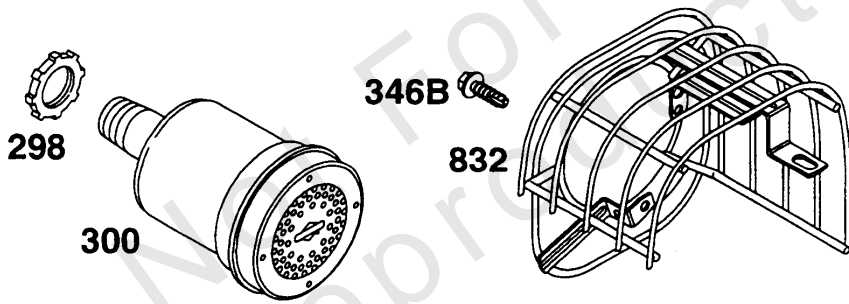

Muffler Grps

REF NO	PART NO	QTY	DESCRIPTION
6B	94927		WASHER -(Governor Lever)
6B	93852		WASHER
81	222263		LOCK, Muffler Screw -(3/8 Diameter Bolt Holes)
298	261409		LOCKNUT -(Muffler and Elbow)
300A	494221		MUFFLER
300D	494222		MUFFLER
300C	498984		MUFFLER
300B	391313		MUFFLER
300	393010		MUFFLER -(Round Lo Tone)
305	94786		SCREW -(1/2)
346A	94896		SCREW -(Muffler Deflector)
346B	93606		SCREW
592	94726		NUT
613A	94042		SCREW -(Muffler)
613	94054		SCREW -(Muffler)
676B	393758		DEFLECTOR, Muffler -(Louvered Outlet)
676A	395700		DEFLECTOR, Muffler -(Direct Outlet)
676	393757		DEFLECTOR, Muffler -(Side Outlet)
725	223645		SHIELD, Heat
832	492337		GUARD, Muffler
836	94905		SCREW
863	224479		BRACKET, Muffler
864	494009		MANIFOLD, Exhaust
883	272309		GASKET, Exhaust -Included in Gasket Set-Part No. 299577. Included in Valve Overhaul Gasket Set-Part No. 498533
884	392649		CLAMP, Muffler -(Muffler 493963)
994	399541		ARRESTOR, Spark