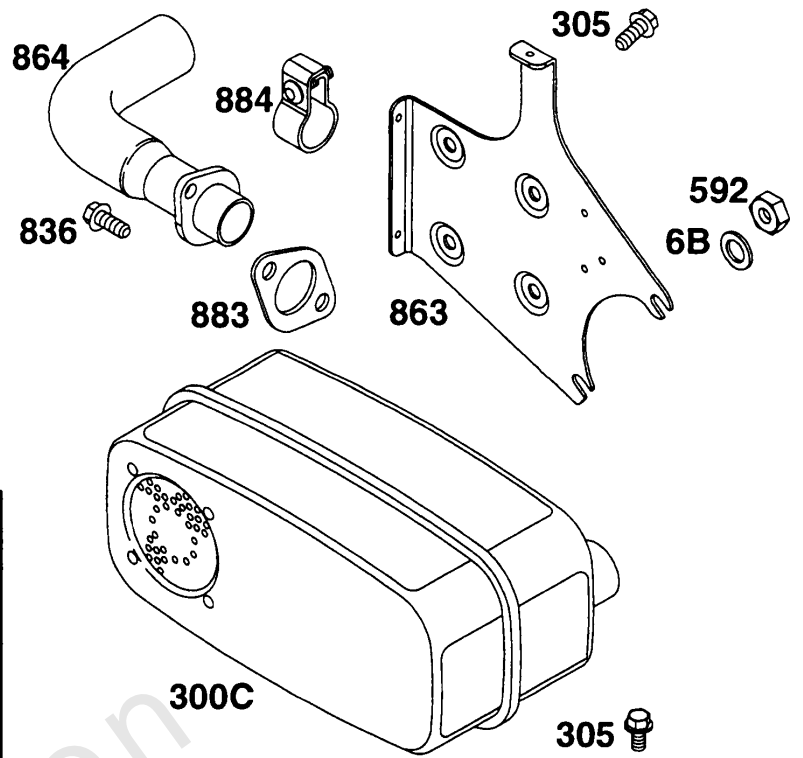

Muffler Grps

REF NO	PART NO	QTY	DESCRIPTION
6B	94927		WASHER -(Governor Lever)
6B	93852		WASHER
81	222263		LOCK, Muffler Screw -(3/8 Diameter Bolt Holes)
298	261409		LOCKNUT -(Muffler and Elbow)
300A	494221		MUFFLER
300D	494222		MUFFLER
300C	498984		MUFFLER
300B	391313		MUFFLER
300	393010		MUFFLER -(Round Lo Tone)
305	94786		SCREW -(1/2)
346A	94896		SCREW -(Muffler Deflector)
346B	93606		SCREW
592	94726		NUT
613A	94042		SCREW -(Muffler)
613	94054		SCREW -(Muffler)
676B	393758		DEFLECTOR, Muffler -(Louvered Outlet)
676A	395700		DEFLECTOR, Muffler -(Direct Outlet)
676	393757		DEFLECTOR, Muffler -(Side Outlet)
725	223645		SHIELD, Heat
832	492337		GUARD, Muffler
836	94905		SCREW
863	224479		BRACKET, Muffler
864	494009		MANIFOLD, Exhaust
883	272309		GASKET, Exhaust -Included in Gasket Set-Part No. 299577. Included in Valve Overhaul Gasket Set-Part No. 498533
884	392649		CLAMP, Muffler -(Muffler 493963)
994	399541		ARRESTOR, Spark