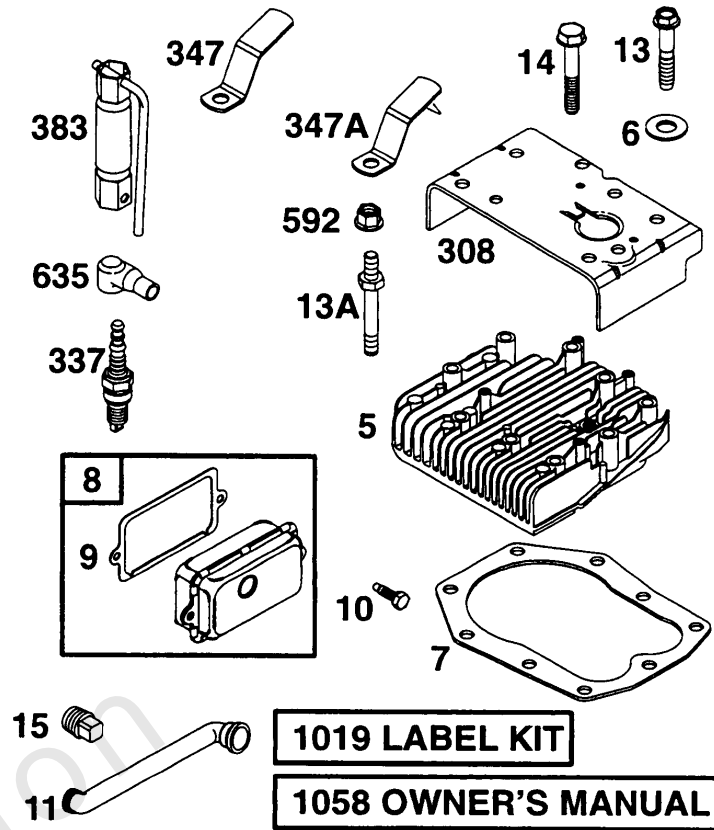

1019 LABEL KIT

1058 OWNER'S MANUAL

★ REQUIRES SPECIAL TOOLS TO INSTALL.
SEE REPAIR INSTRUCTION MANUAL.

Not For Reproduction

Cylinder, Head

REF NO	PART NO	QTY	DESCRIPTION
1	495631		CYLINDER ASSEMBLY -(Includes Oil Gard Cover)
2	495657		KIT, Bushing/Seal -(Magneto Side)
3	391086		SEAL, Oil -Included in Gasket Set-Part No. 299577
5	214015		HEAD, Cylinder
6	225137		WASHER
7	272163		GASKET, Cylinder Head -Included in Gasket Set-Part No. 299577. Included in Valve Overhaul Gasket Set-Part No. 498533
8	495724		BREATHER ASSEMBLY
9	27803		GASKET, Rocker Cover -Included in Gasket Set-Part No. 299577. Included in Valve Overhaul Gasket Set-Part No. 498533
10	94719		SCREW
11	280267		TUBE, Breather -(Used with Nylon Air Cleaner Pipe)
13A	94926		STUD -(3 15/16) (3 5/16)
13A	94776		STUD -(3 15/16)
13	94565		SCREW -(Cylinder Head) (3 9/16)
14	94622		SCREW -(3)
15A	94880		PLUG, Oil Drain -(Flush)
15	94239		PLUG, Oil Drain -(Square Head)
306	496797		SHIELD-CYLINDER
307	94930		SCREW -(Cylinder Shield)
308	224896		COVER, Cylinder Head
337	492167		PLUG, Spark
337	802592		PLUG, Spark -(Resistor)
347A	293739		SWITCH, Spark Plug Stop
347	225171		SWITCH, Stop
383	89838		WRENCH, Spark Plug
552	491893		BUSHING, Governor Crank -(Includes Seal, Ref. 87)
592	94726		NUT
635	66538		BOOT, Spark Plug
869	211661		SEAT, Valve -(Exhaust)
871	231218		BUSHING, Valve Guide -(Intake)
871	261961		BUSHING, Valve Guide -(Exhaust)
978	273326		GASKET, Oil Guard -(Oil Guard) Included in Gasket Set-Part No. 299577
979	494807		COVER, Oil Guard
982	94658		SCREW
1019	491181		KIT, Label
1058	270367		MANUAL, Operator's