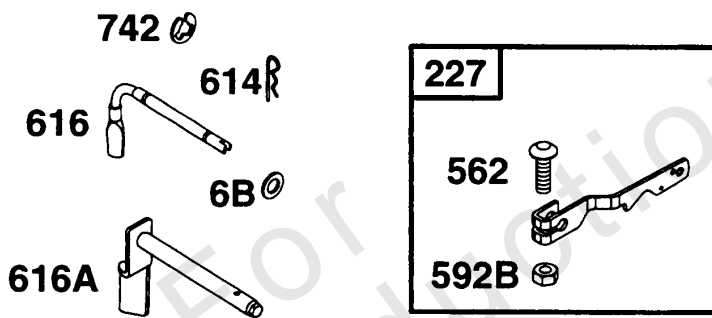

Not For Reproduction

Panel Kit, Oil Gard

REF NO	PART NO	QTY	DESCRIPTION
6B	94927		WASHER -(Governor Lever)
6B	93852		WASHER
169A	90366		WASHER
169	92791		WASHER
227	391965		LEVER, Governor Control -(1/4 Diameter)
284A	94874		SCREW -(Muffler Guard)
310	94003		SCREW -(3 5/8 Housing)
346A	94896		SCREW -(Muffler Deflector)
478	395410		KIT, Panel
562	94907		BOLT
578A	392683		CABLE, Starter
578	397674		WIRE, Stop -(Starter Switch to Ground Wire Terminal)
592B	231978		NUT
592C	92278		NUT -(Starting Switch)
592D	93888		NUT
592A	90576		NUT -(Ground Terminal)
614	93306		PIN, Cotter
616A	495241		CRANK, Governor
616	495241		CRANK, Governor
627	223773		BRACKET, Oil Guard Light
664	95012		SCREW
729	223528		CLIP -(Retainer)
742	93307		RETAINER, Governor Shaft
789	398661		HARNESS, Wiring
795	496590		SWITCH, Toggle
840	395408		KIT, Panel -(Toggle Switch)
895	299139		SWITCH, Starting
945	223429		BRACKET, Starter Motor
978	273326		GASKET, Oil Guard -(Oil Guard) Included in Gasket Set-Part No. 299577
980	398182		KIT, Oil Gard
982A	94657		SCREW
983	398660		LIGHT, Indicator -(Mounting With Light Bracket)