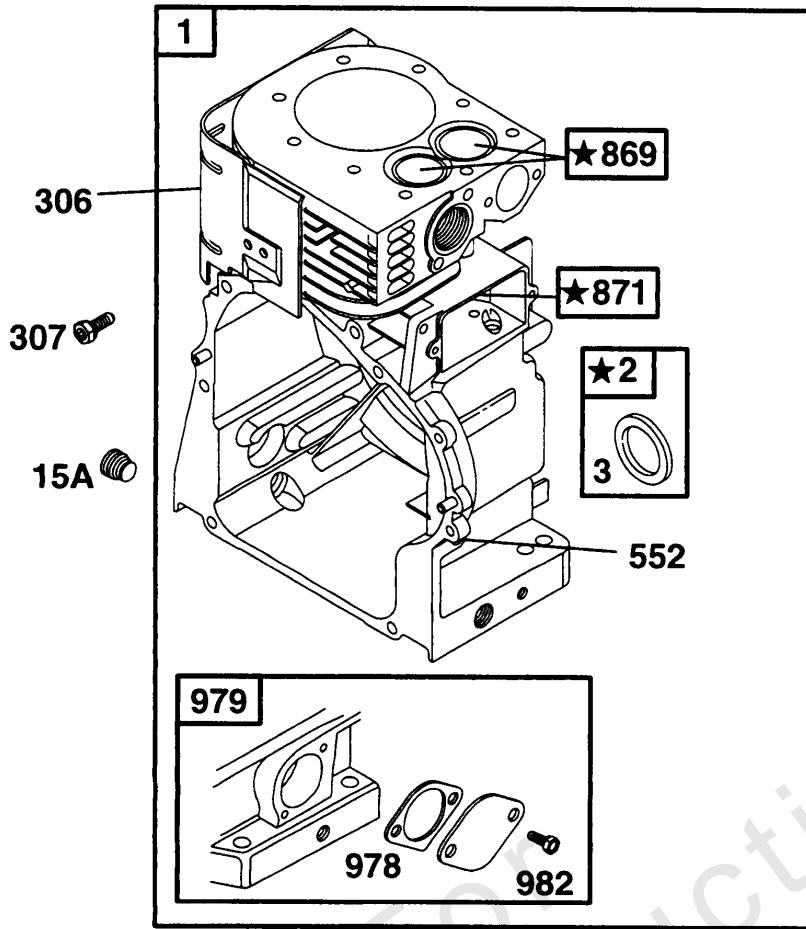

1019 LABEL KIT

1058 OWNER'S MANUAL

★ REQUIRES SPECIAL TOOLS TO INSTALL.
SEE REPAIR INSTRUCTION MANUAL.

Not For Reproduction

Cylinder, Head

REF NO	PART NO	QTY	DESCRIPTION
1	495631		CYLINDER ASSEMBLY -(Includes Oil Gard Cover)
2	495657		KIT, Bushing/Seal -(Magneto Side)
3	391086		SEAL, Oil -Included in Gasket Set-Part No. 299577
5	214015		HEAD, Cylinder
6	225137		WASHER
7	272163		GASKET, Cylinder Head -Included in Gasket Set-Part No. 299577. Included in Valve Overhaul Gasket Set-Part No. 498533
8	495724		BREATHER ASSEMBLY
9	27803		GASKET, Rocker Cover -Included in Gasket Set-Part No. 299577. Included in Valve Overhaul Gasket Set-Part No. 498533
10	94719		SCREW
11	280267		TUBE, Breather -(Used with Nylon Air Cleaner Pipe)
13A	94926		STUD -(3 15/16) (3 5/16)
13A	94776		STUD -(3 15/16)
13	94565		SCREW -(Cylinder Head) (3 9/16)
14	94622		SCREW -(3)
15A	94880		PLUG, Oil Drain -(Flush)
15	94239		PLUG, Oil Drain -(Square Head)
306	496797		SHIELD-CYLINDER
307	94930		SCREW -(Cylinder Shield)
308	224896		COVER, Cylinder Head
337	492167		PLUG, Spark
337	802592		PLUG, Spark -(Resistor)
347A	293739		SWITCH, Spark Plug Stop
347	225171		SWITCH, Stop
383	89838		WRENCH, Spark Plug
552	491893		BUSHING, Governor Crank -(Includes Seal, Ref. 87)
592	94726		NUT
635	66538		BOOT, Spark Plug
869	211661		SEAT, Valve -(Exhaust)
871	231218		BUSHING, Valve Guide -(Intake)
871	261961		BUSHING, Valve Guide -(Exhaust)
978	273326		GASKET, Oil Guard -(Oil Guard) Included in Gasket Set-Part No. 299577
979	494807		COVER, Oil Guard
982	94658		SCREW
1019	491181		KIT, Label
1058	270367		MANUAL, Operator's