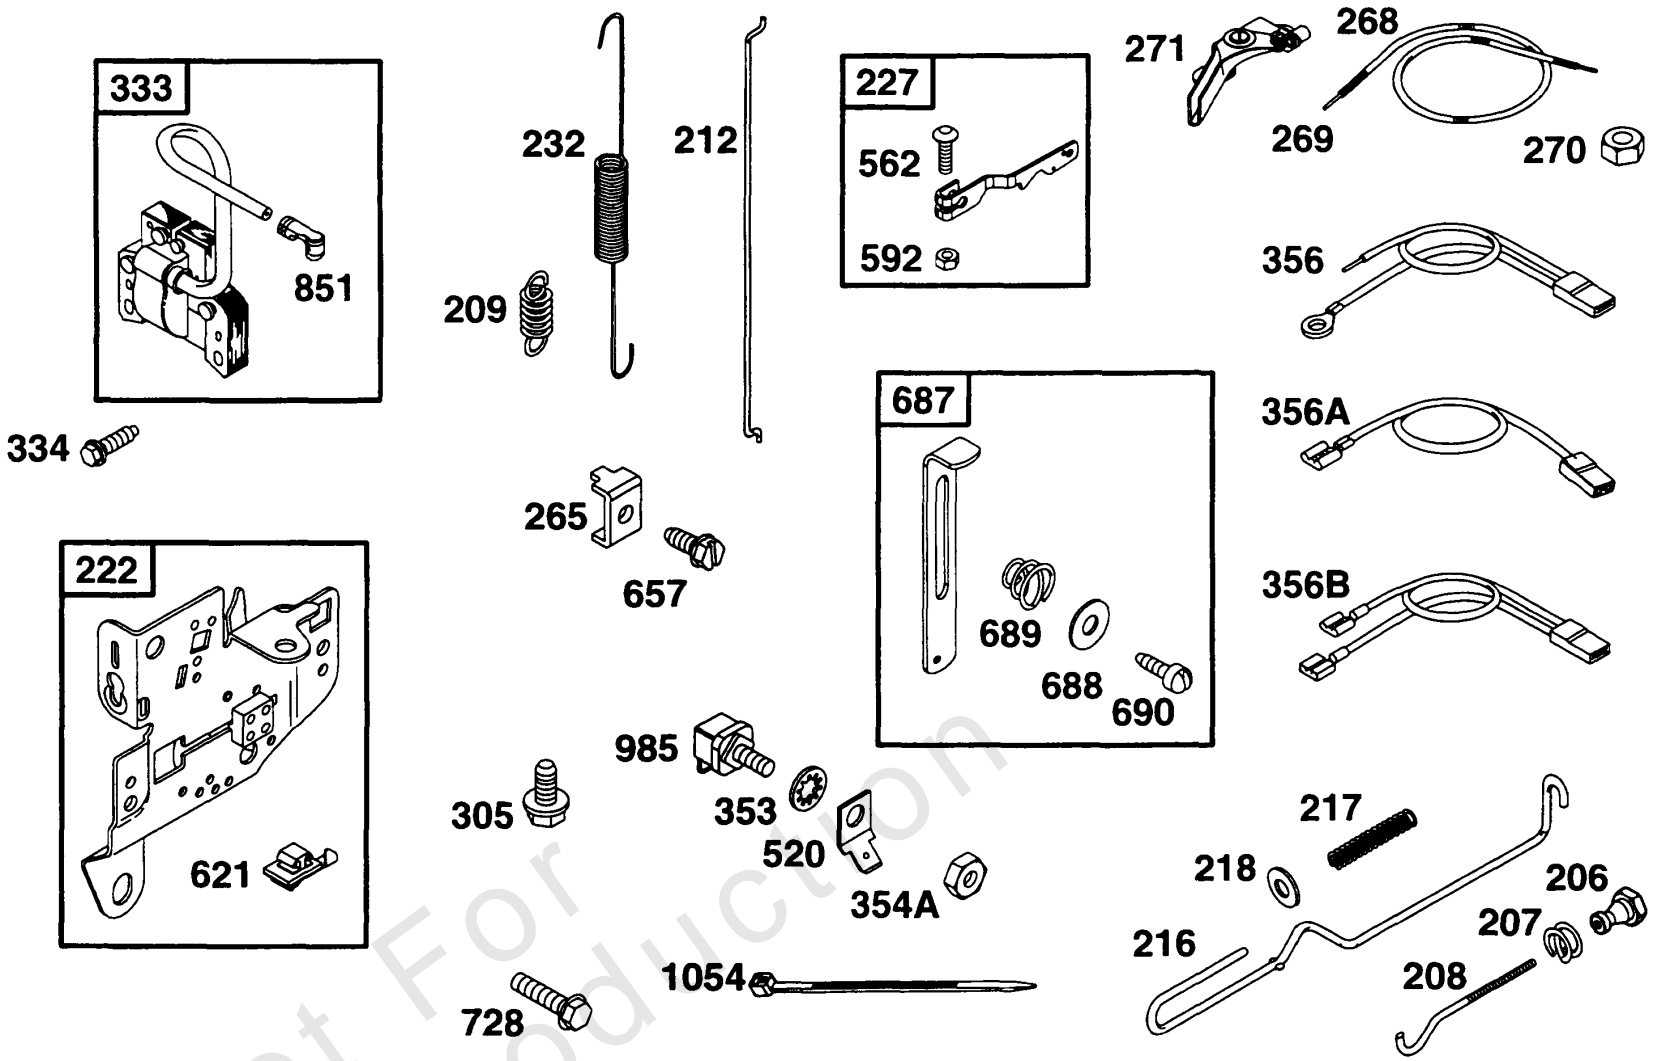

Not For
Reproduction

Carburetor Assy

REF NO	PART NO	QTY	DESCRIPTION
50	212488		MANIFOLD, Intake
51A	27828		GASKET, Intake -Included in Valve Overhaul Gasket Set-Part No. 498533. Included in Gasket Set-Part No. 299577
51	270684		GASKET, Intake -Included in Carburetor Kit-Part No. 398235. Included in Gasket Set-Part No. 299577
53A	94616		SCREW -(T-30)
53	94839		SCREW
54	93208		SCREW -(Intake Manifold)
90	390323		CARBURETOR -(Manual Choke)
91	399443		BODY, Upper Carburetor
93	23108		BUSHING, Throttle Shaft
94	292681		VALVE, Idle Mixture -Included in Carburetor Kit-Part No. 398235
95	93499		SCREW -(Throttle Valve)
96	223370		VALVE, Throttle
97	298826		SHAFT, Throttle
98	91920		SCREW -(8-32 X 5/8)
99	26157		SPRING, Compression
100	212904		STOP, Throttle
101	93043		PIN, Shaft
102	27918		GASKET, Carburetor Body -Included in Carburetor Kit-Part No. 398235
103	99333		FLOAT, Carburetor
104	231435		PIN, Float Hinge -Included in Carburetor Kit-Part No. 398235
105	394681		KIT, Needle/Seat -(Gravity Feed) Included in Carburetor Kit-Part No. 398235
107	399442		BODY, Lower Carburetor
108	62872		VALVE, Choke
109	391987		SHAFT, Choke -(Manual)
110	222712		WASHER
111	26155		SPRING, Friction
112	23123		SCREW
113	398202		NOZZLE, Carburetor -Included in Carburetor Kit-Part No. 398235
114	68667		WASHER -(Viton Seat) Included in Carburetor Kit-Part No. 398235
118	99525		VALVE, High Speed -Included in Carburetor Kit-Part No. 398235
119	94152		SCREW -(Upper To Lower Carburetor Body)
843	280149		SLEEVE, Lever