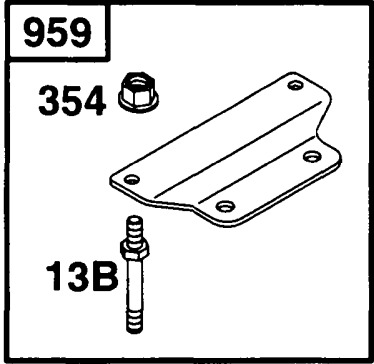

Not For
Reproduction

Cylinder, Head

REF NO	PART NO	QTY	DESCRIPTION
1058	270367		MANUAL, Operator's

Not For Reproduction

Electric Starter

REF NO	PART NO	QTY	DESCRIPTION
309	693054		MOTOR, Starter -(3 5/8) (Aluminum Ring Gear)
310	94003		SCREW -(3 5/8 Housing)
311	497608		SET, Brush
503	806000		STRAP, Ground -(4 9/16 Housing)
510	497606		DRIVE, Starter -(Includes 693058 And 693059 Starter Gear)
513	398003		CLUTCH, Starter
544	497603		ARMATURE, Starter -(3 5/8 Housing)
675	225137		WASHER
697	94773		SCREW
729	223528		CLIP -(Retainer)
729	225170		CLIP, Wire
783	693059		GEAR, Pinion -(Aluminum Ring Gear Only)
797	92278		NUT -(Starting Switch)
801	394856		CAP, Drive
802	497607		CAP, End
803	497604		HOUSING, Starter -(3 5/8 Housing)

Electric Starter

REF NO	PART NO	QTY	DESCRIPTION
310A	94003		SCREW -(3 5/8 Housing)
311A	395538		SET, Brush -(3-5/8 or 4 3/8 Housing)
510A	495878		DRIVE, Starter -(4 3/8 Housing)
513	398003		CLUTCH, Starter
544A	390837		ARMATURE, Starter -(3 5/8 Housing)
697	94773		SCREW
783	693059		GEAR, Pinion -(Aluminum Ring Gear Only)
801	394856		CAP, Drive
802A	395537		CAP, End -(3 5/8 Housing)
803A	398159		HOUSING, Starter -(3 5/8 Housing)
876	495877		DRIVE, Starter -(4 3/8 Housing)
896	94288		PIN, Drive Retainer