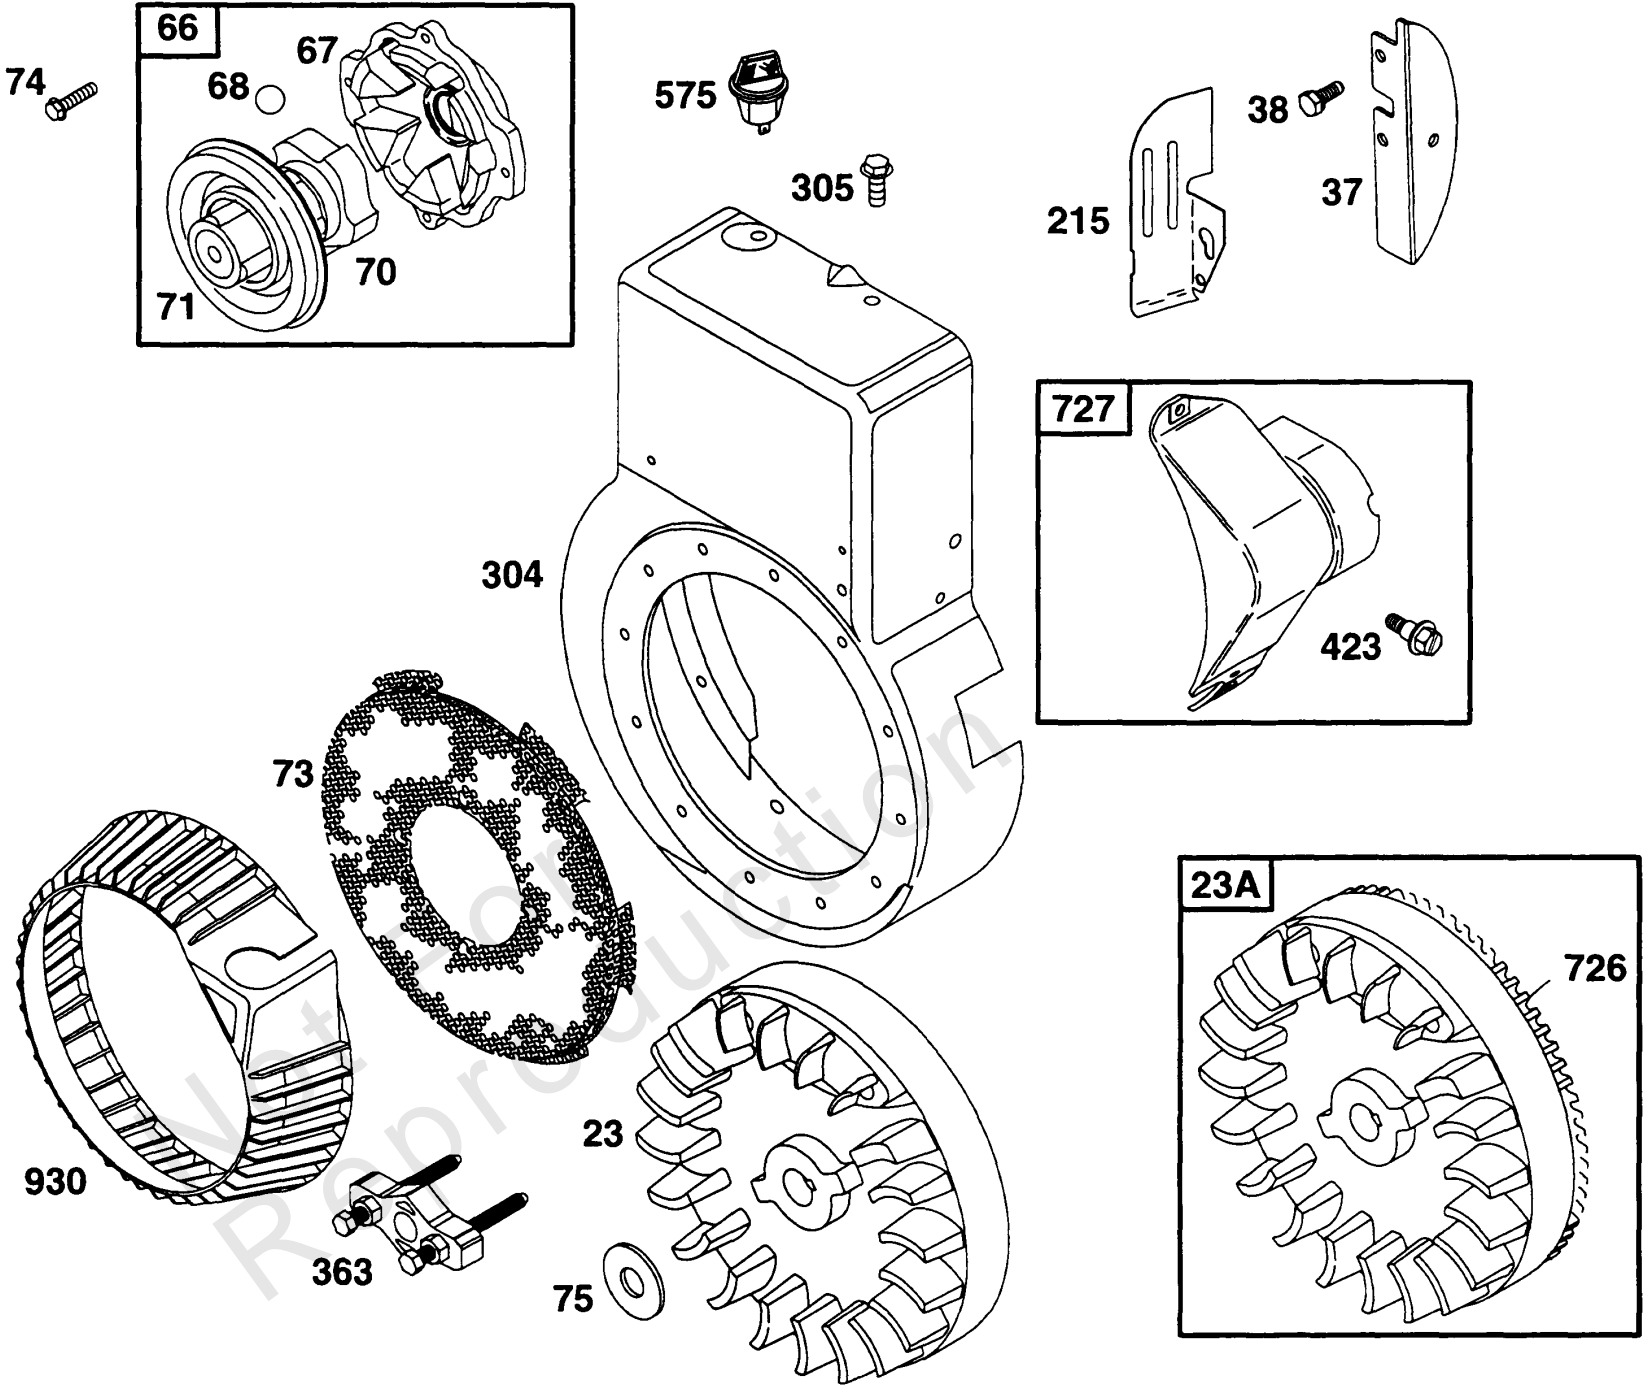

Blower Hsg, Flywheel

REF NO	PART NO	QTY	DESCRIPTION
23A	391983		FLYWHEEL -(Engines With Alternator)
23	298260		FLYWHEEL
37	222475		GUARD, Flywheel
38	94811		SCREW
66	399671		CLUTCH-STARTER -(Uses Rubber Coated Retainer Washer-Ref. 71)
67	394897		HOUSING, Clutch
68	63770		BALL, Clutch
70	298799		RATCHET, Clutch -(engine W/Ring Gear on FW equipped for Elec Start)
71	394506		COVER, Ratchet -(Rubber Coated)
73	224874		SCREEN, Rotating
74	93758		SCREW -(Rotating Screen)
75	225136		WASHER -(Flywheel)
215	221760		GUIDE, Air
304	491592		HOUSING, Blower
305	94786		SCREW -(1/2)
363	19203		PULLER, Flywheel
423	94625		SCREW
575	396691		SWITCH, Rotary -(Mechanical Governor)
726	399676		GEAR, Ring -(Aluminum)
727	395405		COVER, Starter Drive
930	280685		GUARD, Rewind