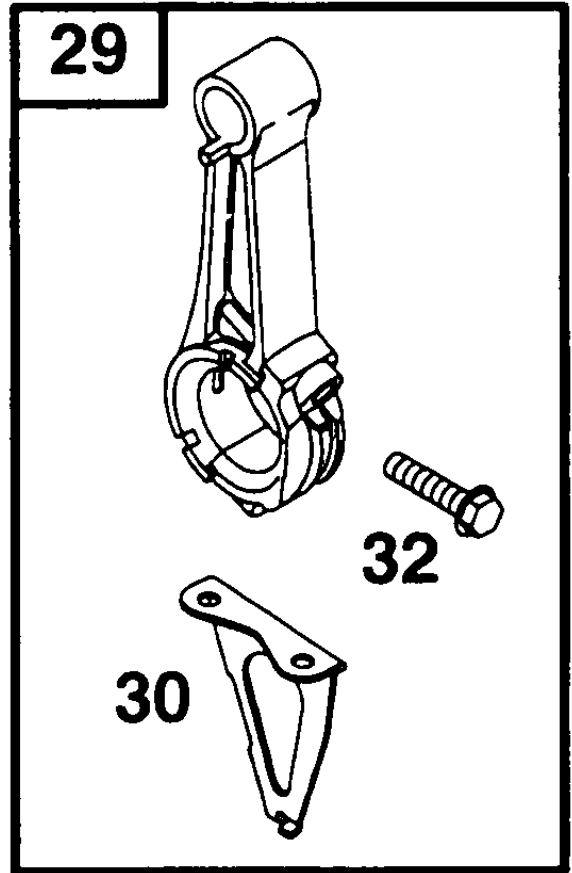

Not For
Reproduction

Piston Grp

REF NO	PART NO	QTY	DESCRIPTION
25	499907		PISTON ASSEMBLY -(Standard)
25	499908		PISTON ASSEMBLY -(.010 Oversize)
25	499909		PISTON ASSEMBLY -(.020 Oversize)
25	499910		PISTON ASSEMBLY -(.030 Oversize)
26	299743		SET, Ring -(.030 Oversize Chrome)
26	391670		SET, Ring -(.010 Oversize)
26	391671		SET, Ring -(.020 Oversize)
26	391672		SET, Ring -(.030 Oversize)
26	499921		SET, Ring -(Standard)
27	68546		LOCK, Piston Pin
28	295840		PIN, Piston -(Standard)
28	295841		PIN, Piston -(.005 Oversize)
29	398577		ROD, Connecting -(Standard)
29	398578		ROD, Connecting -(.020 Undersize)
30	223568		DIPPER, Connecting Rod
32	94670		SCREW -(Connecting Rod)