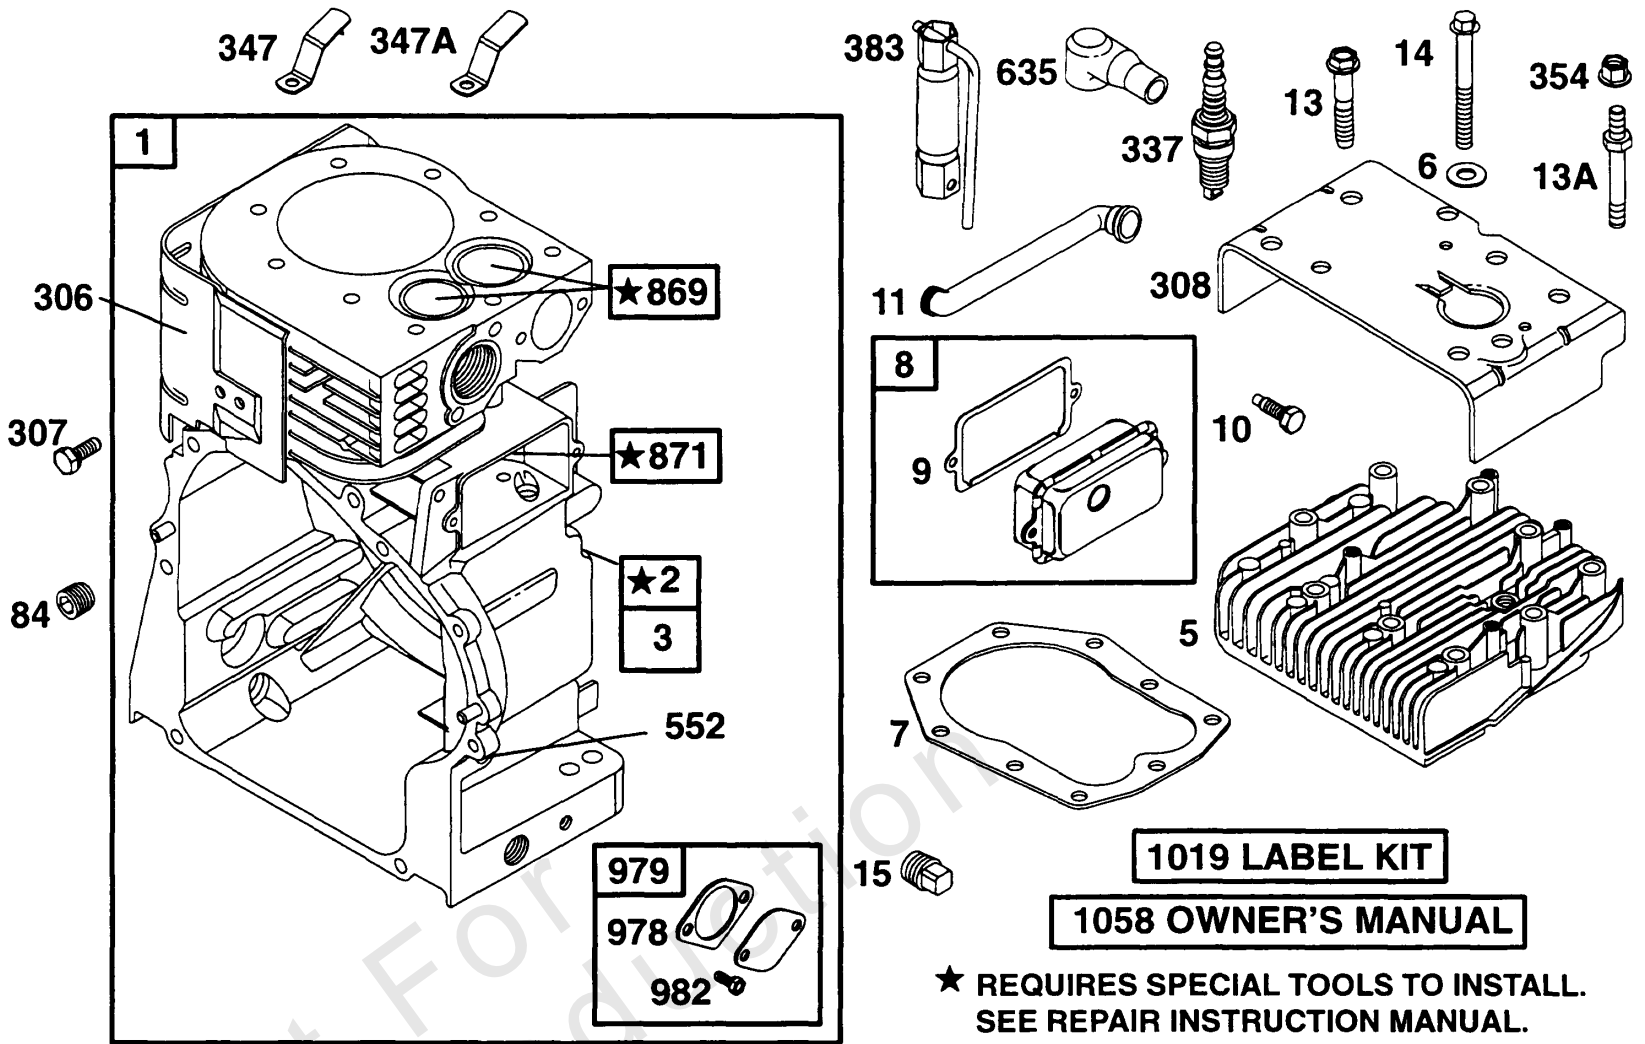

Cylinder, Head

REF NO	PART NO	QTY	DESCRIPTION
1	495631		CYLINDER ASSEMBLY -(Includes Oil Gard Cover)
2	495657		KIT, Bushing/Seal -(Magneto Side)
3	391086		SEAL, Oil -Included in Gasket Set-Part No. 299577
5	214014		HEAD, Cylinder
6	225137		WASHER
7	272163		GASKET, Cylinder Head -Included in Valve Overhaul Gasket Set-Part No. 498533. Included in Gasket Set-Part No. 299577
8	495724		BREATHER ASSEMBLY
9	27803		GASKET, Rocker Cover -Included in Valve Overhaul Gasket Set-Part No. 498533. Included in Gasket Set-Part No. 299577
10	94621		SCREW -(Breather Assembly)
11	280267		TUBE, Breather -(Used with Nylon Air Cleaner Pipe)
13A	94926		STUD -(3 15/16) (3 5/16)
13A	94929		SCREW -(Control Bracket)
13A	94776		STUD -(3 15/16)
13	94565		SCREW -(Cylinder Head) (3 9/16)
14	94622		SCREW -(3)
15	94239		PLUG, Oil Drain -(Square Head)
84	94497		PLUG, Oil Drain -(1/8-27 NPTF Hex. Socket) (Impulse Pump Hole)
306	496797		SHIELD-CYLINDER
307	94930		SCREW -(Cylinder Shield)
308	224896		COVER, Cylinder Head
337	492167		PLUG, Spark
337	802592		PLUG, Spark -(Resistor)
347A	225171		SWITCH, Stop
347	293739		SWITCH, Spark Plug Stop
354	94726		NUT
383	89838		WRENCH, Spark Plug
552	491986		BUSHING, Governor Crank -(1/4 I.D.)
635	66538		BOOT, Spark Plug
869	211661		SEAT, Valve -(Exhaust)
871	231218		BUSHING, Valve Guide -(Intake)
871	261961		BUSHING, Valve Guide -(Exhaust)
978	271736		GASKET, Oil Guard -Included in Gasket Set-Part No. 299577
979	494807		COVER, Oil Guard
982	94657		SCREW
1019	491103		KIT, Label

Not For
Reproduction