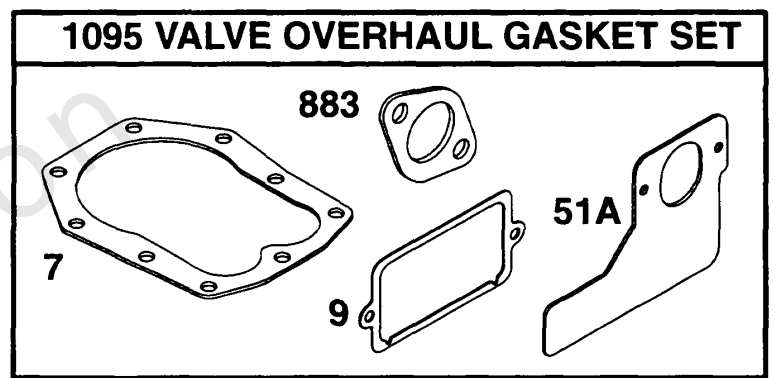

Not For
Reproduction

Gasket Sets

REF NO	PART NO	QTY	DESCRIPTION
3	391086		SEAL, Oil -Included in Gasket Set-Part No. 299577
7	272163		GASKET, Cylinder Head -Included in Valve Overhaul Gasket Set-Part No. 498533. Included in Gasket Set-Part No. 299577
9	27803		GASKET, Rocker Cover -Included in Valve Overhaul Gasket Set-Part No. 498533. Included in Gasket Set-Part No. 299577
12	271701		GASKET, Crankcase -(.015) Included in Gasket Set-Part No. 299577
12	27876		GASKET, Crankcase -(.005) Included in Gasket Set-Part No. 299577
12	27877		GASKET, Crankcase -(.009) Included in Gasket Set-Part No. 299577
20	391086		SEAL, Oil -Included in Gasket Set-Part No. 299577
51A	27828		GASKET, Intake -Included in Valve Overhaul Gasket Set-Part No. 498533. Included in Gasket Set-Part No. 299577
51	270684		GASKET, Intake -Included in Carburetor Kit-Part No. 398235. Included in Gasket Set-Part No. 299577
94	292681		VALVE, Idle Mixture -Included in Carburetor Kit-Part No. 398235
102	27918		GASKET, Carburetor Body -Included in Carburetor Kit-Part No. 398235
104	231435		PIN, Float Hinge -Included in Carburetor Kit-Part No. 398235
105	394681		KIT, Needle/Seat -(Gravity Feed) Included in Carburetor Kit-Part No. 398235
113	398202		NOZZLE, Carburetor -Included in Carburetor Kit-Part No. 398235
114	68667		WASHER -(Viton Seat) Included in Carburetor Kit-Part No. 398235
118	99525		VALVE, High Speed -Included in Carburetor Kit-Part No. 398235
121	398235		KIT, Carburetor Overhaul
358	299577		GASKET SET, Engine
883	272309		GASKET, Exhaust -Included in Valve Overhaul Gasket Set-Part No. 498533. Included in Gasket Set-Part No. 299577
978	271736		GASKET, Oil Guard -Included in Gasket Set-Part No. 299577
1095	498533		GASKET SET, Valve