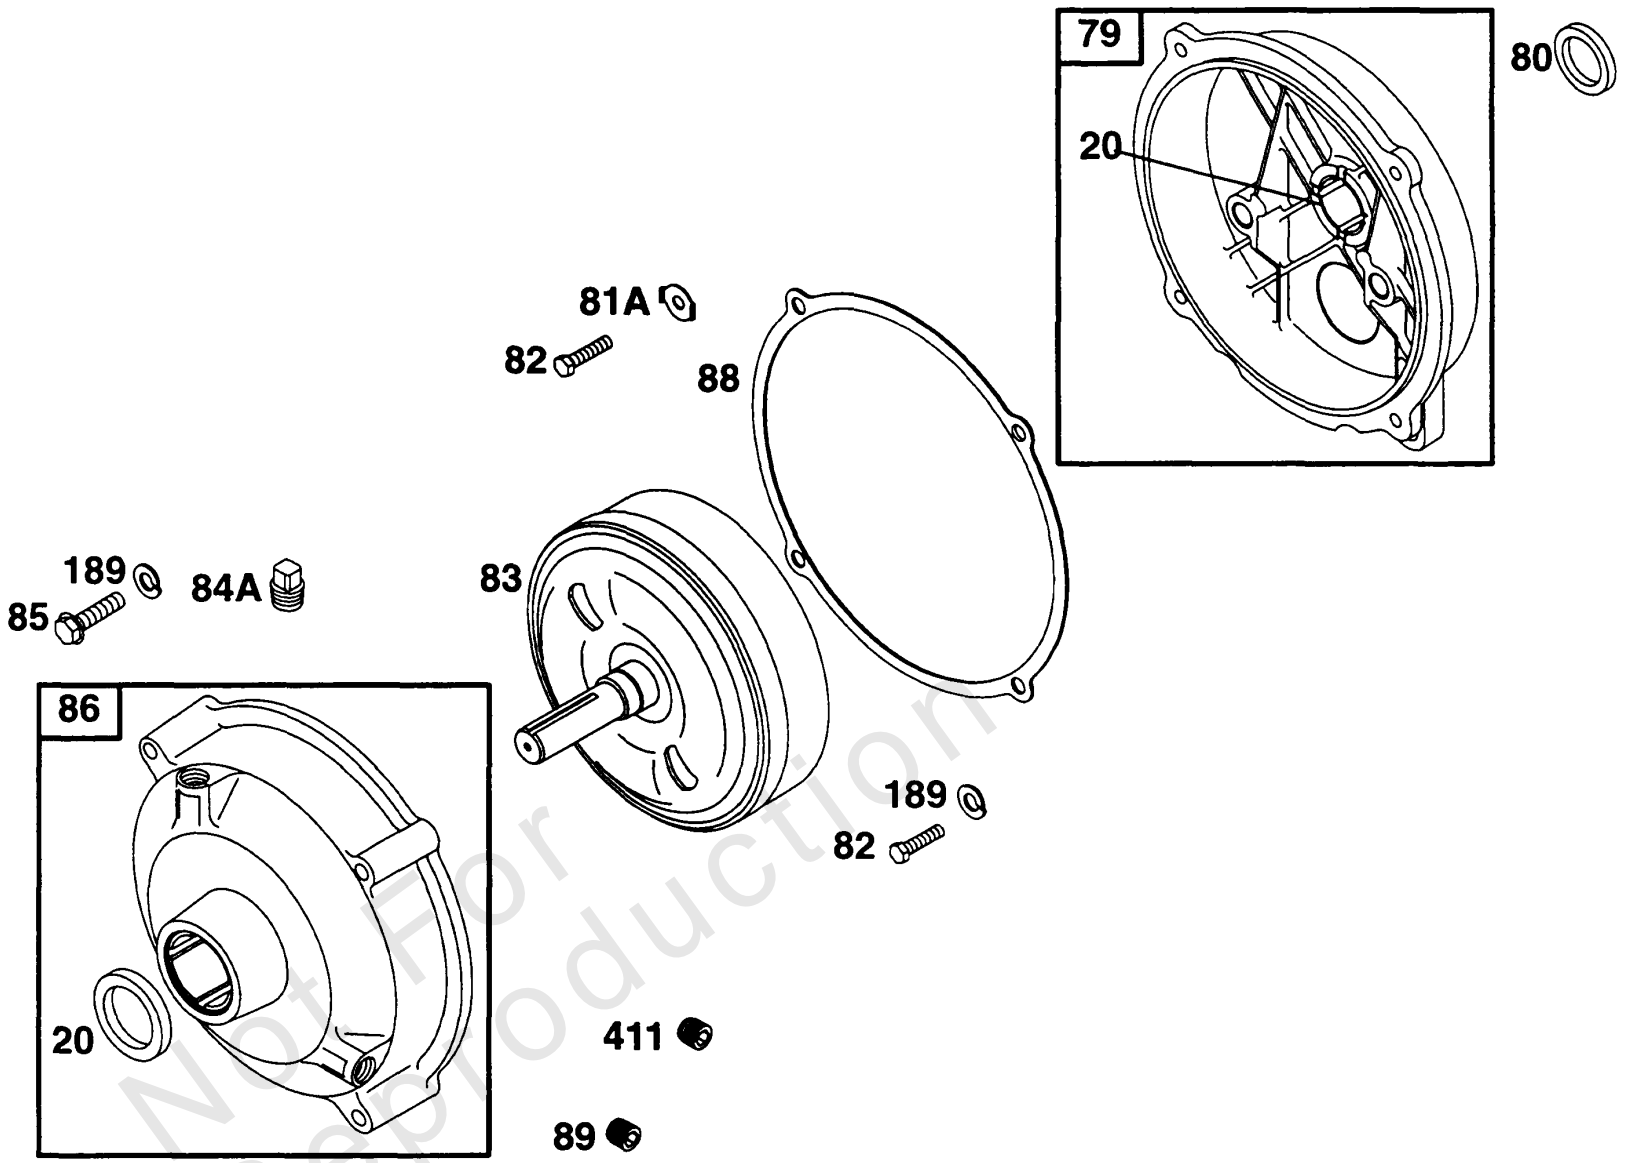

Gear Reducer Assy

REF NO	PART NO	QTY	DESCRIPTION
20	391086		SEAL, Oil -Included in Gasket Set-Part No. 299577
79	296179		CASE, Gear Reduction
80	27884		GASKET, Gear Cover/Housing
81A	220234		LOCK, Muffler Screw
82	92502		SCREW
83	495985		SHAFT, Auxiliary Drive
84A	94918		PLUG, Breather
85	91386		SCREW -(2)
86	296053		COVER, Gear
88	27328		GASKET, Gear Cover/Housing
89	91488		PLUG -(1/8)
189	90366		WASHER
411	94886		PLUG, Oil Drain -(Flush)

Not For Reproduction