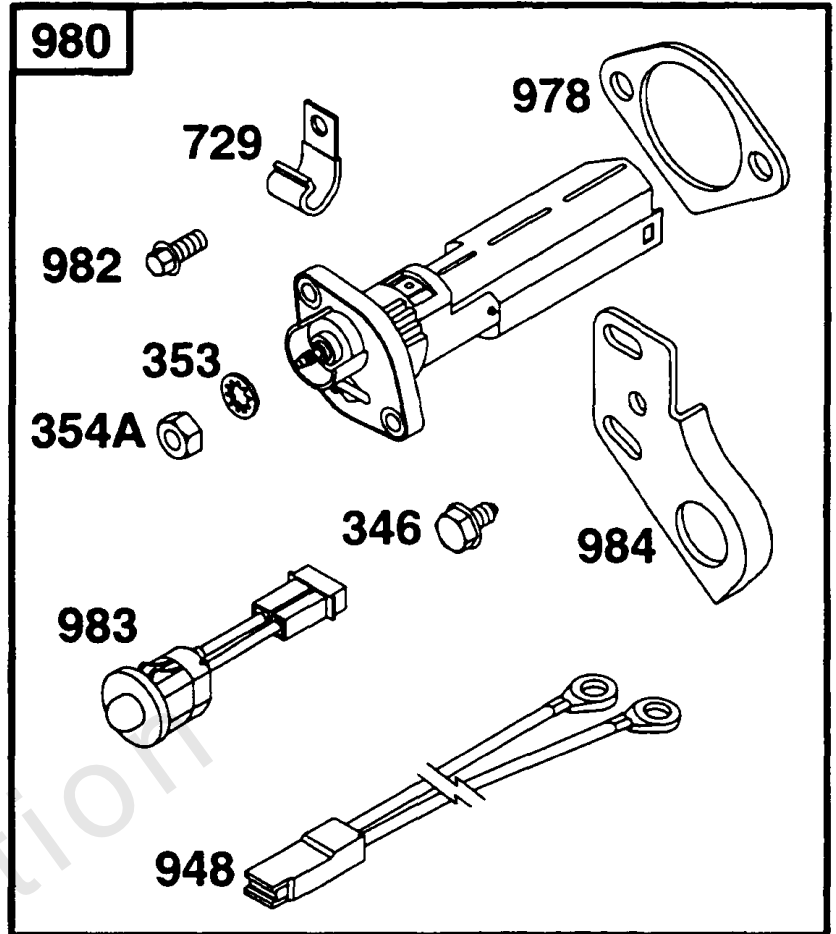

Controls, Elect, Oil Gard

REF NO	PART NO	QTY	DESCRIPTION
230	94927		WASHER -(Governor Lever)
346	94786		SCREW -(1/2)
346	94896		SCREW -(Muffler Deflector)
353	92791		WASHER
354A	90576		NUT -(Ground Terminal)
474	391529		ALTERNATOR -(DC Only)
482	93621		SCREW -(Tapping)
614	93306		PIN, Cotter
615	93307		RETAINER, Governor Shaft
616	495241		CRANK, Governor
729	223528		CLIP -(Retainer)
729	225170		CLIP, Wire
877	393814		WIRE/CONNECTOR, Alternator -(10 Amp Regulated)
878	393422		WIRE ASSEMBLY -(Dc Only)
948	398661		HARNESS, Wiring
978	271736		GASKET, Oil Guard -Included in Gasket Set-Part No. 299577
979	494807		COVER, Oil Guard
980	398182		KIT, Oil Gard
982A	94139		SCREW -(Oil Guard)
982	94657		SCREW
983	398660		LIGHT, Indicator -(Mounting With Light Bracket)
984	223773		BRACKET, Oil Guard Light