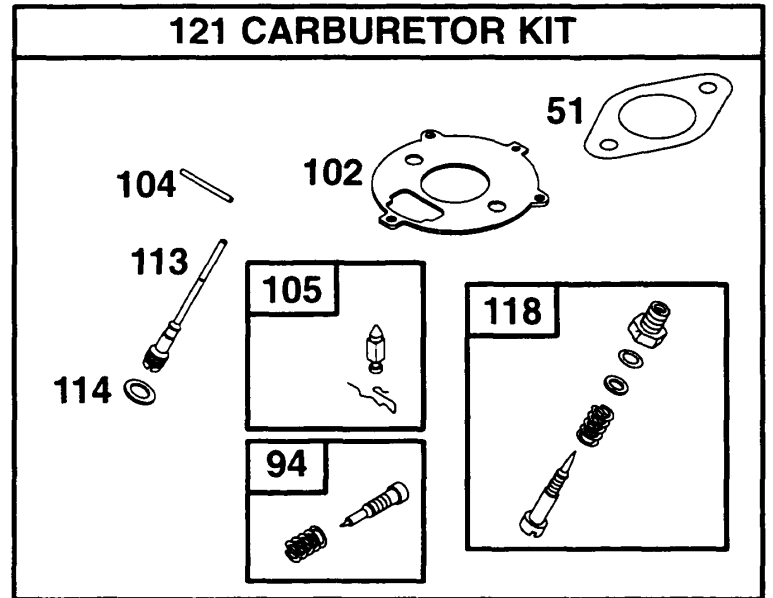

Not For
Reproduction

Gasket Sets

REF NO	PART NO	QTY	DESCRIPTION
3	391086		SEAL, Oil -Included in Gasket Set-Part No. 299577
7	272163		GASKET, Cylinder Head -Included in Valve Overhaul Gasket Set-Part No. 498533. Included in Gasket Set-Part No. 299577
9	27803		GASKET, Rocker Cover -Included in Valve Overhaul Gasket Set-Part No. 498533. Included in Gasket Set-Part No. 299577
12	271701		GASKET, Crankcase -(.015) Included in Gasket Set-Part No. 299577
12	27876		GASKET, Crankcase -(.005) Included in Gasket Set-Part No. 299577
12	27877		GASKET, Crankcase -(.009) Included in Gasket Set-Part No. 299577
20	391086		SEAL, Oil -Included in Gasket Set-Part No. 299577
51A	27828		GASKET, Intake -Included in Valve Overhaul Gasket Set-Part No. 498533. Included in Gasket Set-Part No. 299577
51	270684		GASKET, Intake -Included in Carburetor Kit-Part No. 398235. Included in Gasket Set-Part No. 299577
94	292681		VALVE, Idle Mixture -Included in Carburetor Kit-Part No. 398235
102	27918		GASKET, Carburetor Body -Included in Carburetor Kit-Part No. 398235
104	231435		PIN, Float Hinge -Included in Carburetor Kit-Part No. 398235
105	394681		KIT, Needle/Seat -(Gravity Feed) Included in Carburetor Kit-Part No. 398235
113	398202		NOZZLE, Carburetor -Included in Carburetor Kit-Part No. 398235
114	68667		WASHER -(Viton Seat) Included in Carburetor Kit-Part No. 398235
118	99525		VALVE, High Speed -Included in Carburetor Kit-Part No. 398235
121	398235		KIT, Carburetor Overhaul
358	299577		GASKET SET, Engine
883	272309		GASKET, Exhaust -Included in Valve Overhaul Gasket Set-Part No. 498533. Included in Gasket Set-Part No. 299577
978	271736		GASKET, Oil Guard -Included in Gasket Set-Part No. 299577
1095	498533		GASKET SET, Valve