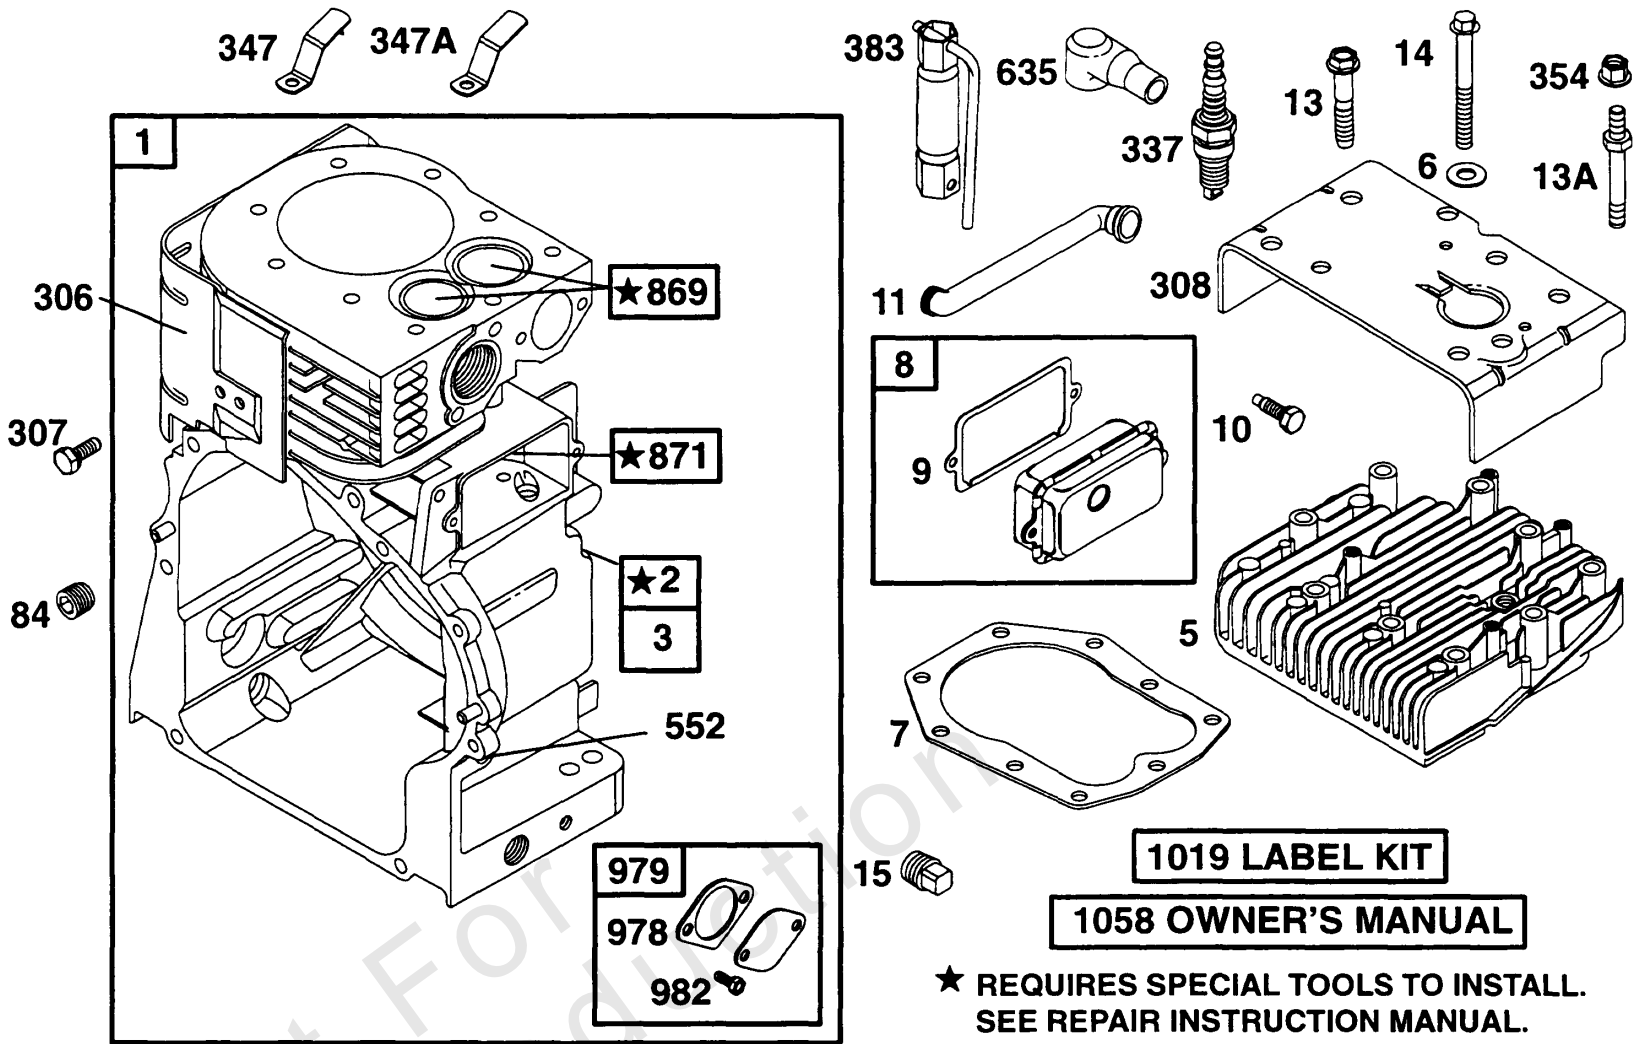

Crankshaft Grp

REF NO	PART NO	QTY	DESCRIPTION
16	495775		CRANKSHAFT
17	29530		BEARING, Ball
24	222698		KEY, Flywheel
33A	390419		VALVE, Exhaust -(Includes Retainer(s)) -Used Before Code Date 95041700
33	263017		VALVE, Exhaust -Used After Code Date 95041600
34	261055		VALVE, Intake
35	65906		SPRING, Valve -Used After Code Date 95041600
36	26828		SPRING, Valve -(Exhaust) -Used Before Code Date 95041700
40	221596		RETAINER, Valve -(Valves With Groove In Stem) -Used After Code Date 95041600
41	292260		RETAINER, Valve -(Exhaust Valve) -Used Before Code Date 95041700
42	494553		KEEPER, Valve -(Exhaust) -Used Before Code Date 95041700
45	260933		TAPPET, Valve
146	94388		KEY, Timing
741	263025		GEAR, Timing

Not For Reproduction