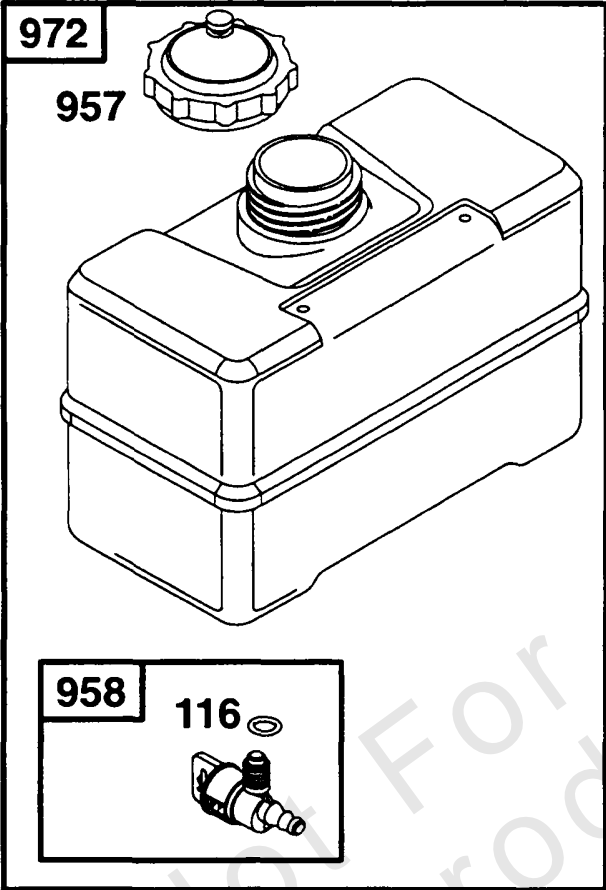

Not For
Reproduction

Cylinder, Head

REF NO	PART NO	QTY	DESCRIPTION
1058	270367		MANUAL, Operator's

Not For Reproduction

Electric Starter

REF NO	PART NO	QTY	DESCRIPTION
309	693054		MOTOR, Starter -(3 5/8) (Aluminum Ring Gear)
310	94003		SCREW -(3 5/8 Housing)
311	497608		SET, Brush
503	806000		STRAP, Ground -(4 9/16 Housing)
510	497606		DRIVE, Starter -(Includes 693058 And 693059 Starter Gear)
513	398003		CLUTCH, Starter
544	497603		ARMATURE, Starter -(3 5/8 Housing)
675	225137		WASHER
697	94773		SCREW
729	223528		CLIP -(Retainer)
729	225170		CLIP, Wire
783	693059		GEAR, Pinion -(Aluminum Ring Gear Only)
797	92278		NUT -(Starting Switch)
801	394856		CAP, Drive
802	497607		CAP, End
803	497604		HOUSING, Starter -(3 5/8 Housing)

Electric Starter

REF NO	PART NO	QTY	DESCRIPTION
310A	94003		SCREW -(3 5/8 Housing)
311A	395538		SET, Brush -(3-5/8 or 4 3/8 Housing)
510A	495878		DRIVE, Starter -(4 3/8 Housing)
513	398003		CLUTCH, Starter
544A	390837		ARMATURE, Starter -(3 5/8 Housing)
697	94773		SCREW
783	693059		GEAR, Pinion -(Aluminum Ring Gear Only)
801	394856		CAP, Drive
802A	395537		CAP, End -(3 5/8 Housing)
803A	398159		HOUSING, Starter -(3 5/8 Housing)
876	495877		DRIVE, Starter -(4 3/8 Housing)
896	94288		PIN, Drive Retainer