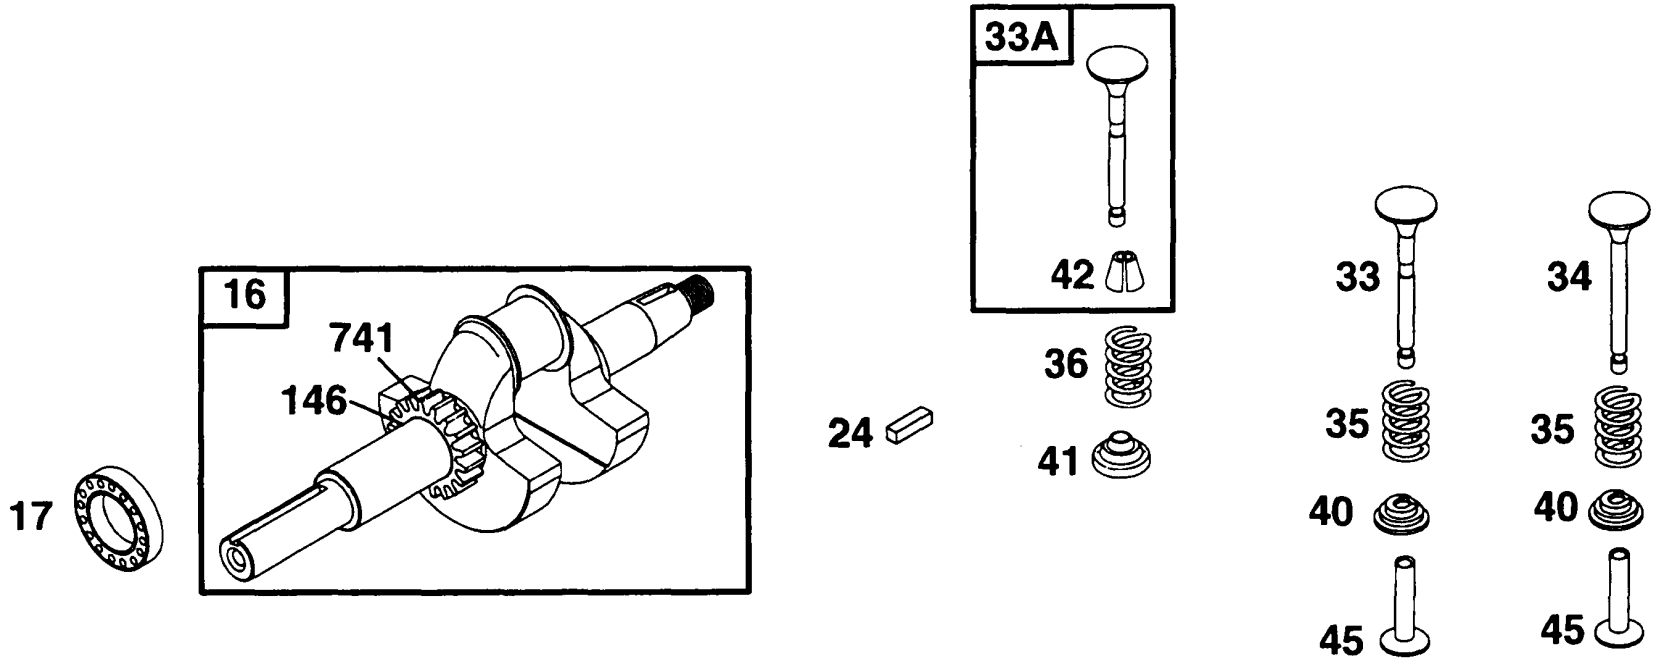

Controls, Elect, Oil Gard

REF NO	PART NO	QTY	DESCRIPTION
230	94927		WASHER -(Governor Lever)
346	94786		SCREW -(1/2)
346	94896		SCREW -(Muffler Deflector)
353	92791		WASHER
354A	90576		NUT -(Ground Terminal)
474	391529		ALTERNATOR -(DC Only)
482	93621		SCREW -(Tapping)
614	93306		PIN, Cotter
615	93307		RETAINER, Governor Shaft
616	495241		CRANK, Governor
729	223528		CLIP -(Retainer)
729	225170		CLIP, Wire
877	393814		WIRE/CONNECTOR, Alternator -(10 Amp Regulated)
878	393422		WIRE ASSEMBLY -(Dc Only)
948	398661		HARNESS, Wiring
978	271736		GASKET, Oil Guard -Included in Gasket Set-Part No. 299577
979	494807		COVER, Oil Guard
980	398182		KIT, Oil Gard
982A	94139		SCREW -(Oil Guard)
982	94657		SCREW
983	398660		LIGHT, Indicator -(Mounting With Light Bracket)
984	223773		BRACKET, Oil Guard Light

★ REQUIRES SPECIAL TOOLS TO INSTALL.
SEE REPAIR INSTRUCTION MANUAL.

Crankcase Cover, Cam

REF NO	PART NO	QTY	DESCRIPTION
12	271701		GASKET, Crankcase -(.015) Included in Gasket Set-Part No. 299577
12	27876		GASKET, Crankcase -(.005) Included in Gasket Set-Part No. 299577
12	27877		GASKET, Crankcase -(.009) Included in Gasket Set-Part No. 299577
15B	91488		PLUG -(1/8)
15A	94880		PLUG, Oil Drain -(Flush)
18	496979		COVER, Crankcase
19	295964		KIT, Bushing/Seal -(PTO Side)
20	391086		SEAL, Oil -Included in Gasket Set-Part No. 299577
21	281658		PLUG, Oil
22	93585		SCREW -(Crankcase Cover)
46	214786		CAMSHAFT
84	94497		PLUG, Oil Drain -(1/8-27 NPTF Hex. Socket) (Impulse Pump Hole)
219	494845		GEAR, Governor -Used Before Code Date 96010100
219	497037		GEAR, Governor -Used After Code Date 95123100
220	221551		WASHER -(Governor Lever)