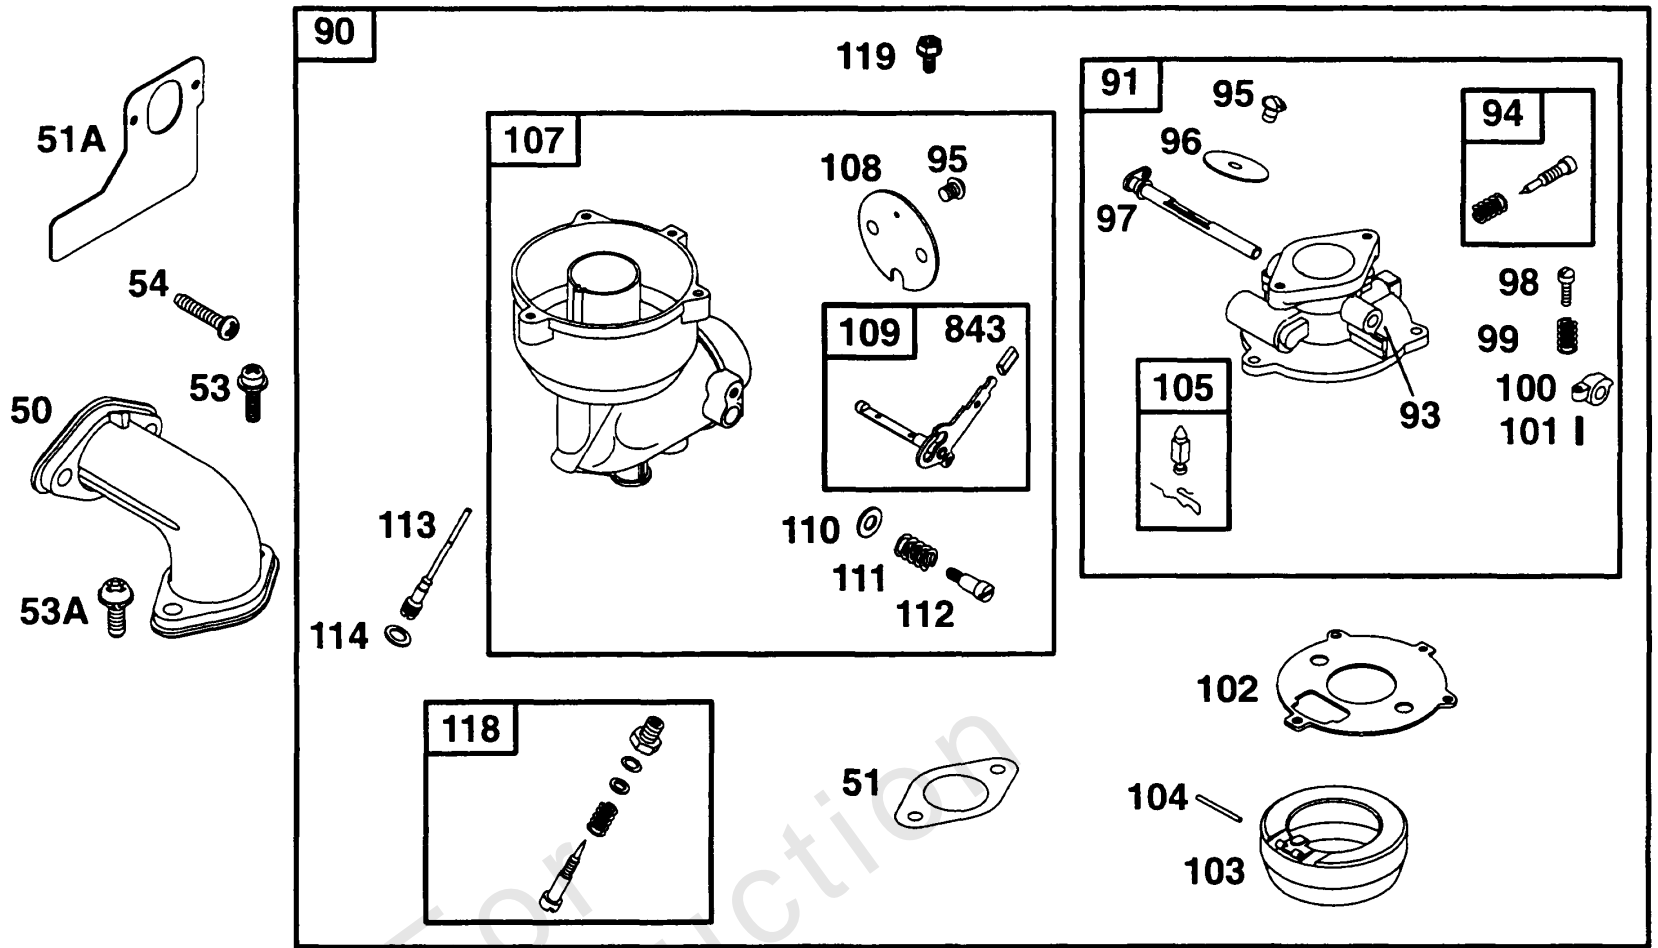

Not For
Reproduction

Carburetor Assy

REF NO	PART NO	QTY	DESCRIPTION
50	212488		MANIFOLD, Intake
51A	27828		GASKET, Intake -Included in Valve Overhaul Gasket Set-Part No. 498533. Included in Gasket Set-Part No. 299577
51	270684		GASKET, Intake -Included in Carburetor Kit-Part No. 398235. Included in Gasket Set-Part No. 299577
53A	94616		SCREW -(T-30)
53	94839		SCREW
54	93208		SCREW -(Intake Manifold)
90	390323		CARBURETOR -(Manual Choke)
91	399443		BODY, Upper Carburetor
93	23108		BUSHING, Throttle Shaft
94	292681		VALVE, Idle Mixture -Included in Carburetor Kit-Part No. 398235
95	93499		SCREW -(Throttle Valve)
96	223370		VALVE, Throttle
97	298826		SHAFT, Throttle
98	91920		SCREW -(8-32 X 5/8)
99	26157		SPRING, Compression
100	212904		STOP, Throttle
101	93043		PIN, Shaft
102	27918		GASKET, Carburetor Body -Included in Carburetor Kit-Part No. 398235
103	99333		FLOAT, Carburetor
104	231435		PIN, Float Hinge -Included in Carburetor Kit-Part No. 398235
105	394681		KIT, Needle/Seat -(Gravity Feed) Included in Carburetor Kit-Part No. 398235
107	399442		BODY, Lower Carburetor
108	62872		VALVE, Choke
109	391987		SHAFT, Choke -(Manual)
110	222712		WASHER
111	26155		SPRING, Friction
112	23123		SCREW
113	398202		NOZZLE, Carburetor -Included in Carburetor Kit-Part No. 398235
114	68667		WASHER -(Viton Seat) Included in Carburetor Kit-Part No. 398235
118	99525		VALVE, High Speed -Included in Carburetor Kit-Part No. 398235
119	94152		SCREW -(Upper To Lower Carburetor Body)
843	280149		SLEEVE, Lever