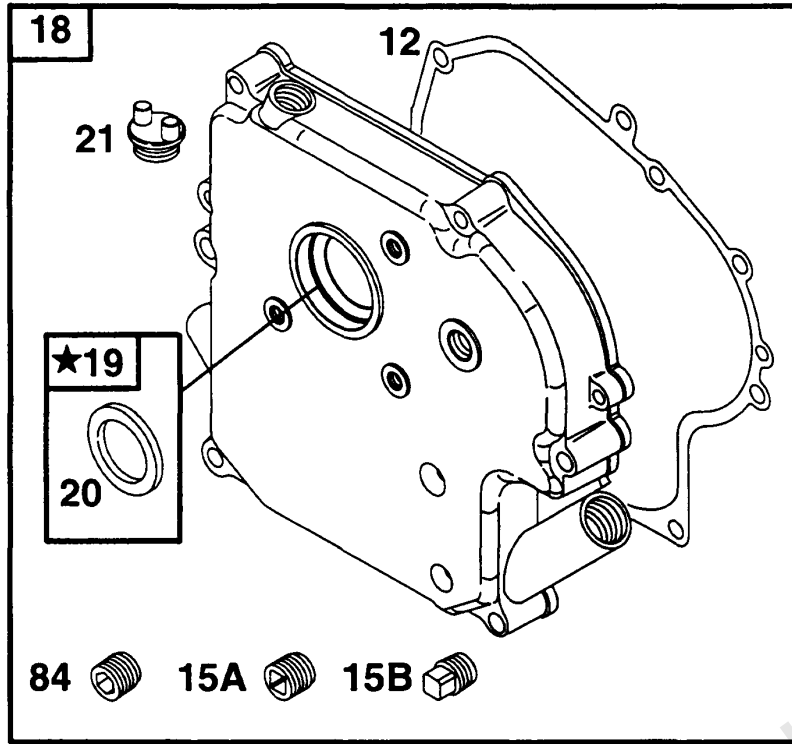

★ REQUIRES SPECIAL TOOLS TO INSTALL.
SEE REPAIR INSTRUCTION MANUAL.