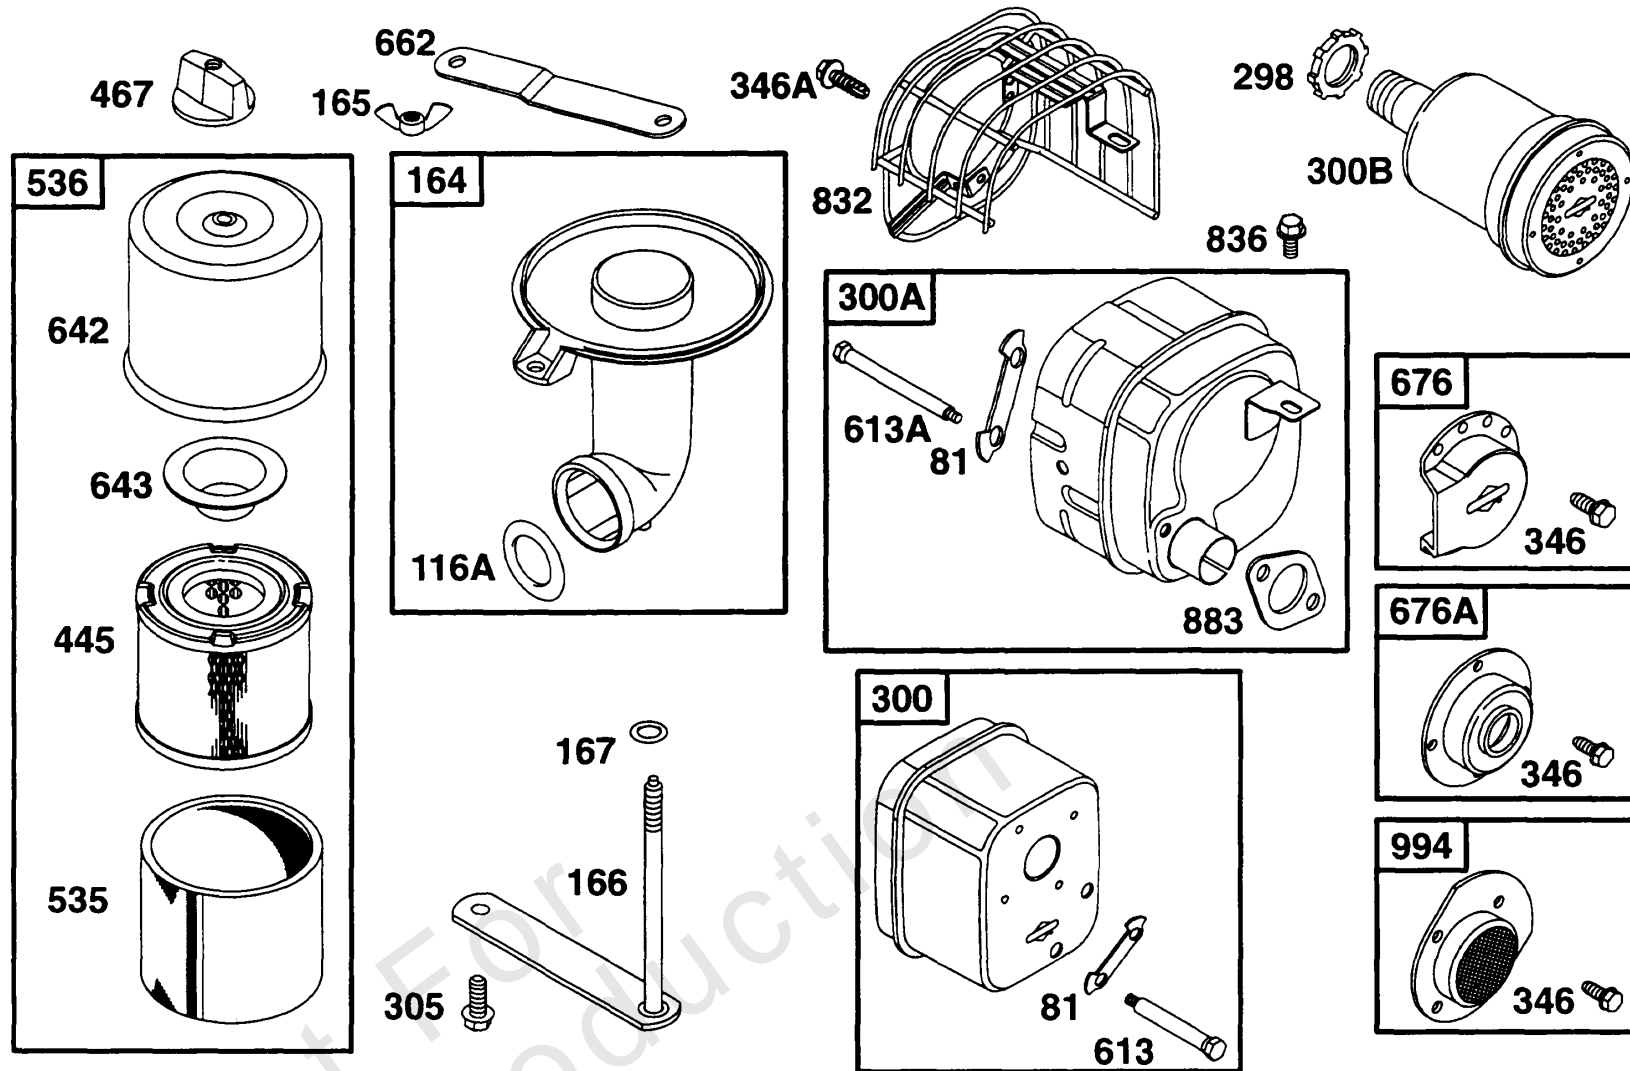

Air Cleaner Grp, Muffler Grp

REF NO	PART NO	QTY	DESCRIPTION
81	222263		LOCK, Muffler Screw -(3/8 Diameter Bolt Holes)
116A	271265		SEAL, O-Ring
164	398592		ELBOW, Intake
165	94289		NUT
166	392105		STRAP/STUD, Air Cleaner Mounting -(9 9/16)
167	65978		SEAL, O-Ring -(Needle Valve)
298	261409		LOCKNUT -(Muffler and Elbow)
300B	393010		MUFFLER -(Round Lo Tone)
300A	391313		MUFFLER
300	494221		MUFFLER
305	94786		SCREW -(1/2)
346A	93606		SCREW
346	94786		SCREW -(1/2)
346	94896		SCREW -(Muffler Deflector)
445	393957		FILTER, A/C Cartridge
467	493903		KNOB, Air Cleaner Cover
535	271794		FILTER, Air Cleaner Foam
536	391063		CLEANER, Air
613A	94042		SCREW -(Muffler)
613	94054		SCREW -(Muffler)
642	224885		COVER, Air Cleaner
643	222272		RETAINER, Air Filter
662	224484		BRACE, Air Cleanr
676A	395700		DEFLECTOR, Muffler -(Direct Outlet)
676	393757		DEFLECTOR, Muffler -(Side Outlet)
832	492337		GUARD, Muffler
836	94786		SCREW -(1/2)
883	272309		GASKET, Exhaust -Included in Valve Overhaul Gasket Set-Part No. 498533. Included in Gasket Set-Part No. 299577
994	399541		ARRESTOR, Spark