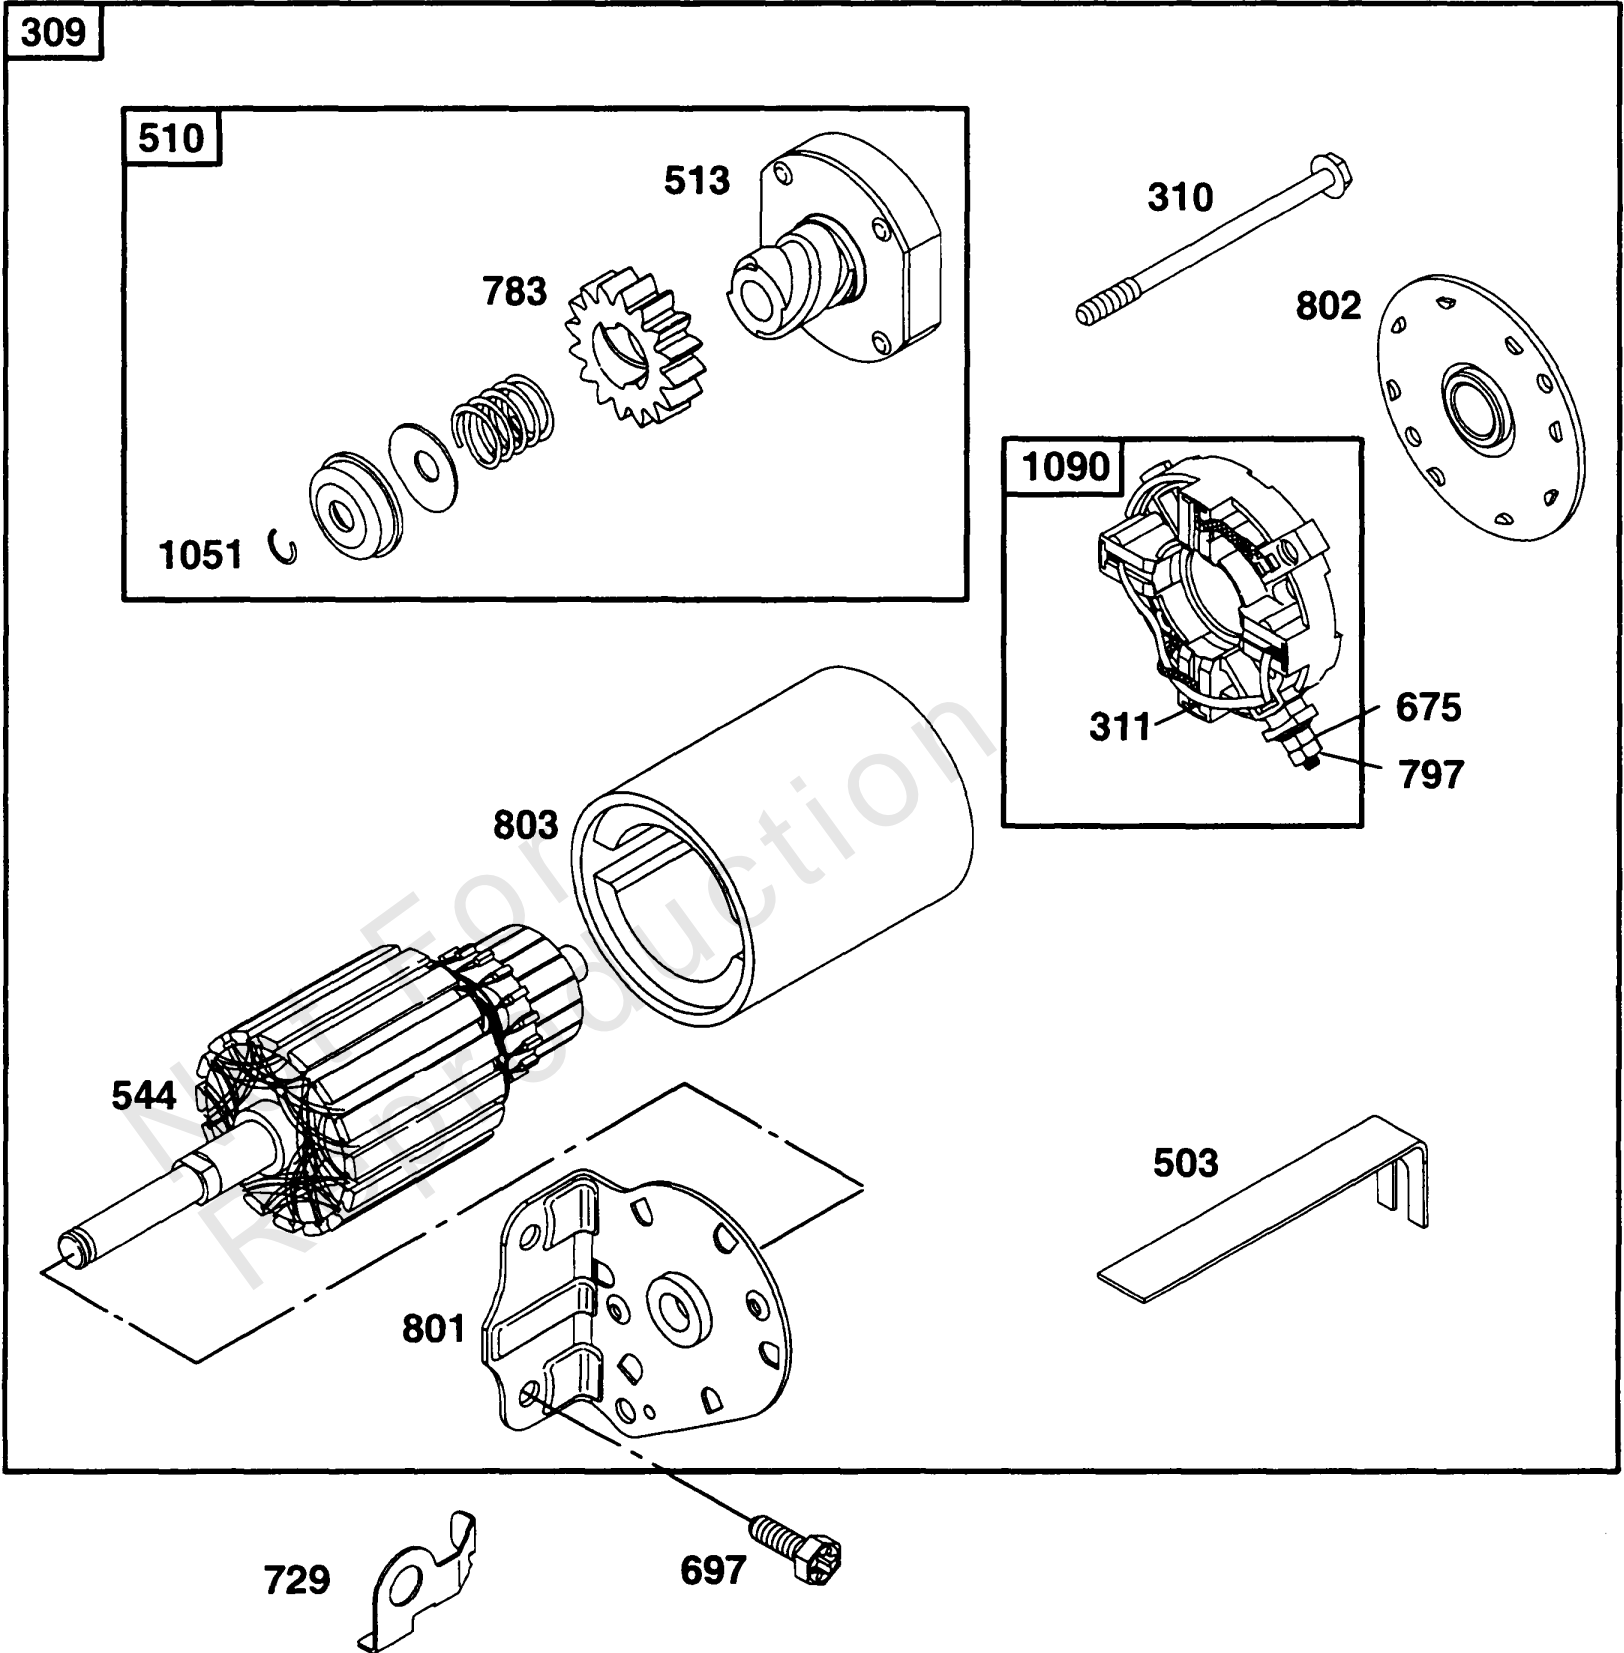

Electric Starter

REF NO	PART NO	QTY	DESCRIPTION
309	693054		MOTOR, Starter -(3 5/8) (Aluminum Ring Gear)
310	94003		SCREW -(3 5/8 Housing)
311	497608		SET, Brush
503	806000		STRAP, Ground -(4 9/16 Housing)
510	497606		DRIVE, Starter -(Includes 693058 And 693059 Starter Gear)
513	398003		CLUTCH, Starter
544	497603		ARMATURE, Starter -(3 5/8 Housing)
675	225137		WASHER
697	94773		SCREW
729	223528		CLIP -(Retainer)
729	225170		CLIP, Wire
783	693059		GEAR, Pinion -(Aluminum Ring Gear Only)
797	92278		NUT -(Starting Switch)
801	394856		CAP, Drive
802	497607		CAP, End
803	497604		HOUSING, Starter -(3 5/8 Housing)