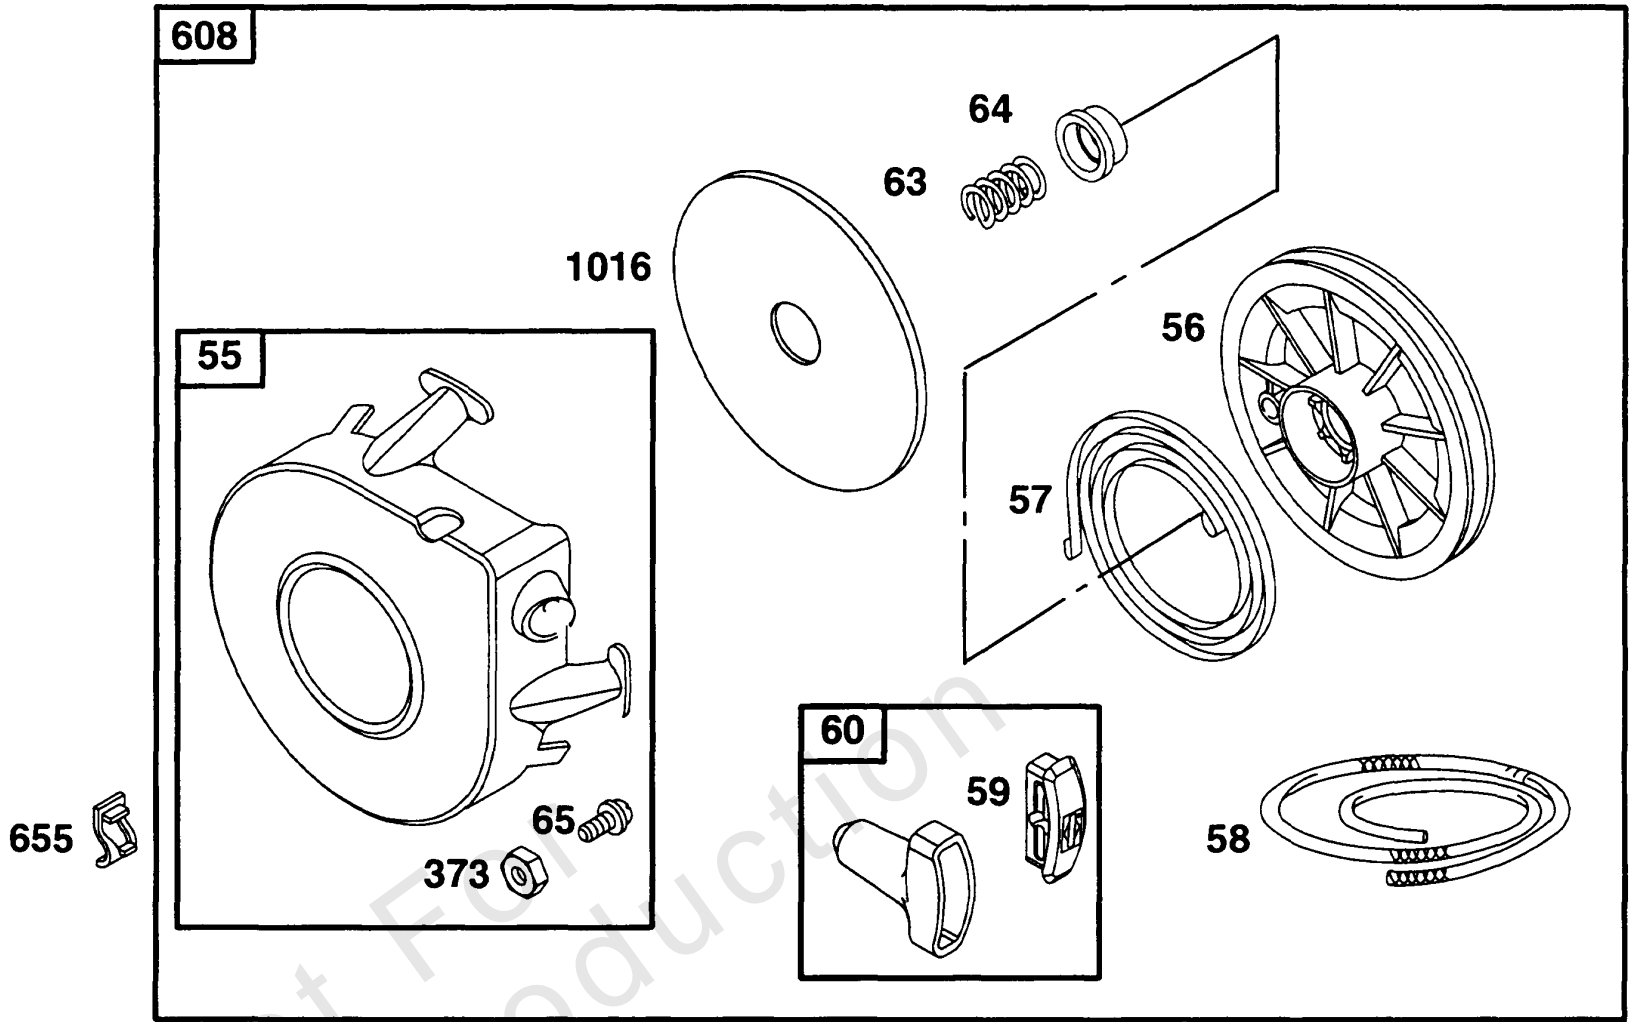

Rewind Assy

REF NO	PART NO	QTY	DESCRIPTION
55	393576		HOUSING, Rewind Starter
56	295871		PULLEY, Starter -(63 Rope)
57	490179		SPRING-REWIND STR
58	66884		ROPE, Starter -(Cut To Required Length)
58	66894		ROPE, Starter -(Cut To Required Length)
59	490653		INSERT, Grip
60	490652		GRIP-STARTER ROPE
63	260414		SPRING, Ratchet
64	281204		ADAPTER, Ratchet Spring
65	94928		SCREW
373	94908		NUT -(Rewind Starter)
608	390391		STARTER, Rewind
655	222598		ANCHOR, Rewind Spring -(Stamped Rewind Housing)
1016	490817		SPACER-REWIND -(Rewind)