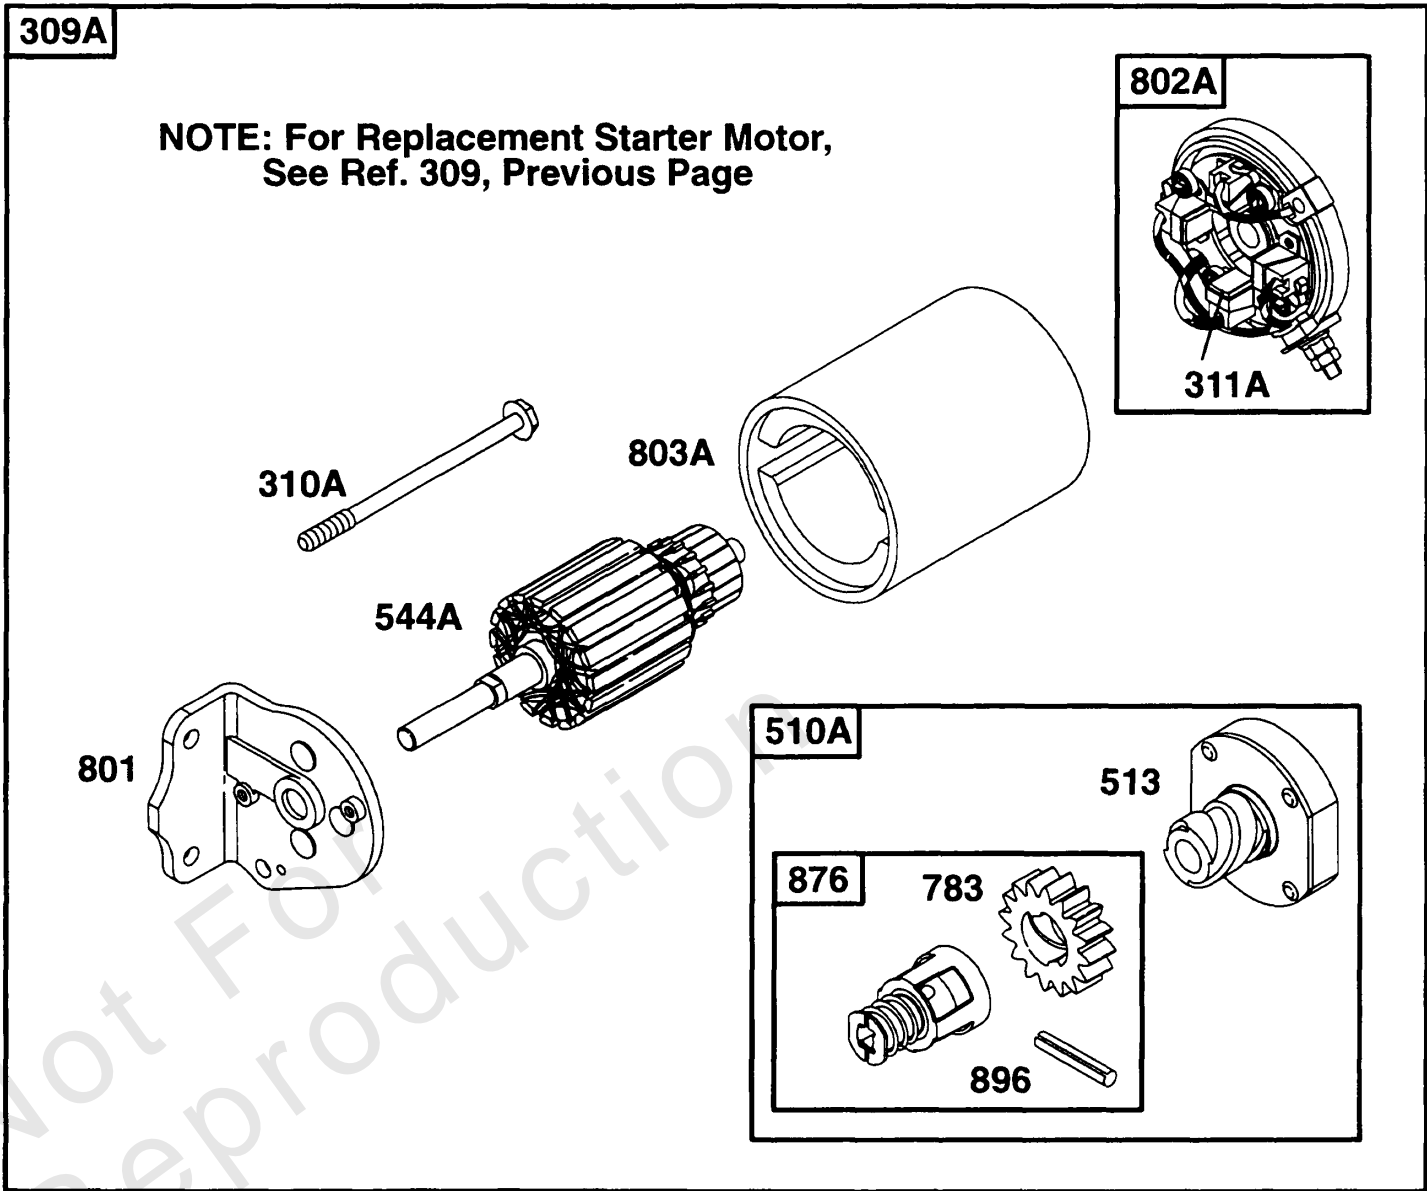

Not For
Reproduction

Cylinder, Head

REF NO	PART NO	QTY	DESCRIPTION
1058	270367		MANUAL, Operator's

Not For Reproduction

Electric Starter

REF NO	PART NO	QTY	DESCRIPTION
309	693054		MOTOR, Starter -(3 5/8) (Aluminum Ring Gear)
310	94003		SCREW -(3 5/8 Housing)
311	497608		SET, Brush
503	806000		STRAP, Ground -(4 9/16 Housing)
510	497606		DRIVE, Starter -(Includes 693058 And 693059 Starter Gear)
513	398003		CLUTCH, Starter
544	497603		ARMATURE, Starter -(3 5/8 Housing)
675	225137		WASHER
697	94773		SCREW
729	223528		CLIP -(Retainer)
729	225170		CLIP, Wire
783	693059		GEAR, Pinion -(Aluminum Ring Gear Only)
797	92278		NUT -(Starting Switch)
801	394856		CAP, Drive
802	497607		CAP, End
803	497604		HOUSING, Starter -(3 5/8 Housing)

Electric Starter

REF NO	PART NO	QTY	DESCRIPTION
310A	94003		SCREW -(3 5/8 Housing)
311A	395538		SET, Brush -(3-5/8 or 4 3/8 Housing)
510A	495878		DRIVE, Starter -(4 3/8 Housing)
513	398003		CLUTCH, Starter
544A	390837		ARMATURE, Starter -(3 5/8 Housing)
697	94773		SCREW
783	693059		GEAR, Pinion -(Aluminum Ring Gear Only)
801	394856		CAP, Drive
802A	395537		CAP, End -(3 5/8 Housing)
803A	398159		HOUSING, Starter -(3 5/8 Housing)
876	495877		DRIVE, Starter -(4 3/8 Housing)
896	94288		PIN, Drive Retainer