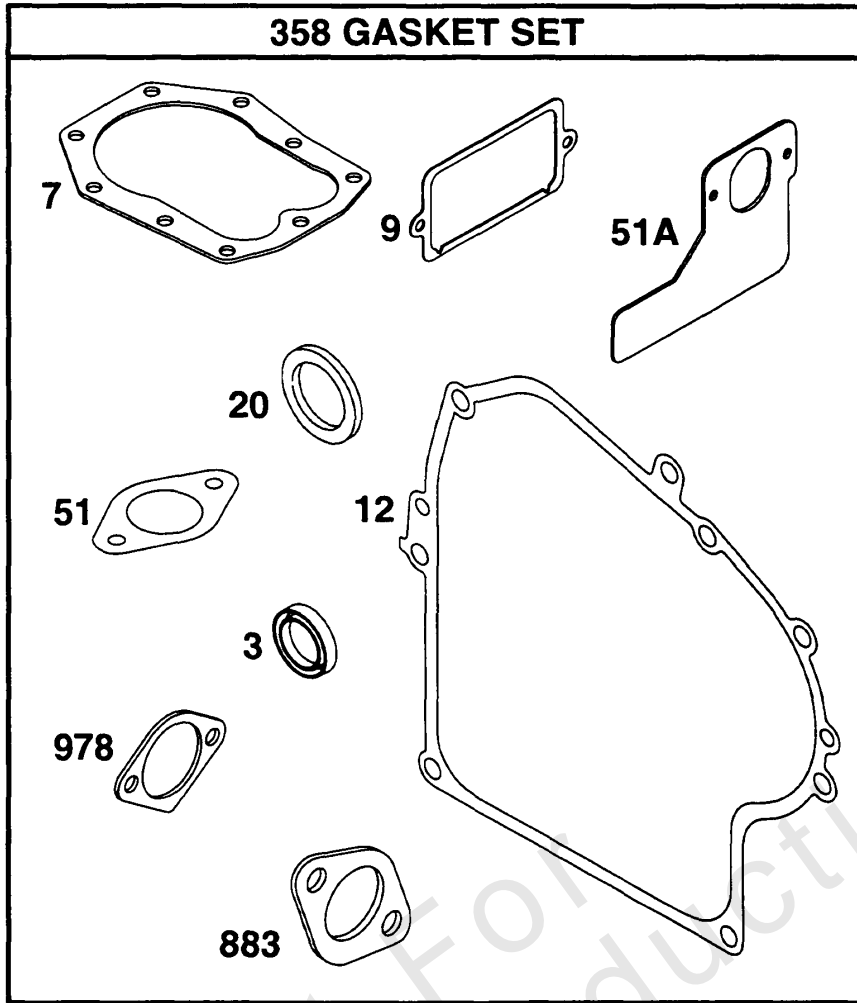

Not For
Reproduction

Gasket Sets

REF NO	PART NO	QTY	DESCRIPTION
3	391086		SEAL, Oil -Included in Gasket Set-Part No. 299577
7	272163		GASKET, Cylinder Head -Included in Valve Overhaul Gasket Set-Part No. 498533. Included in Gasket Set-Part No. 299577
9	27803		GASKET, Rocker Cover -Included in Valve Overhaul Gasket Set-Part No. 498533. Included in Gasket Set-Part No. 299577
12	271701		GASKET, Crankcase -(.015) Included in Gasket Set-Part No. 299577
12	27876		GASKET, Crankcase -(.005) Included in Gasket Set-Part No. 299577
12	27877		GASKET, Crankcase -(.009) Included in Gasket Set-Part No. 299577
20	391086		SEAL, Oil -Included in Gasket Set-Part No. 299577
51A	27828		GASKET, Intake -Included in Valve Overhaul Gasket Set-Part No. 498533. Included in Gasket Set-Part No. 299577
51	270684		GASKET, Intake -Included in Carburetor Kit-Part No. 398235. Included in Gasket Set-Part No. 299577
94	292681		VALVE, Idle Mixture -Included in Carburetor Kit-Part No. 398235
102	27918		GASKET, Carburetor Body -Included in Carburetor Kit-Part No. 398235
104	231435		PIN, Float Hinge -Included in Carburetor Kit-Part No. 398235
105	394681		KIT, Needle/Seat -(Gravity Feed) Included in Carburetor Kit-Part No. 398235
113	398202		NOZZLE, Carburetor -Included in Carburetor Kit-Part No. 398235
114	68667		WASHER -(Viton Seat) Included in Carburetor Kit-Part No. 398235
118	99525		VALVE, High Speed -Included in Carburetor Kit-Part No. 398235
121	398235		KIT, Carburetor Overhaul
358	299577		GASKET SET, Engine
883	272309		GASKET, Exhaust -Included in Valve Overhaul Gasket Set-Part No. 498533. Included in Gasket Set-Part No. 299577
978	271736		GASKET, Oil Guard -Included in Gasket Set-Part No. 299577
1095	498533		GASKET SET, Valve