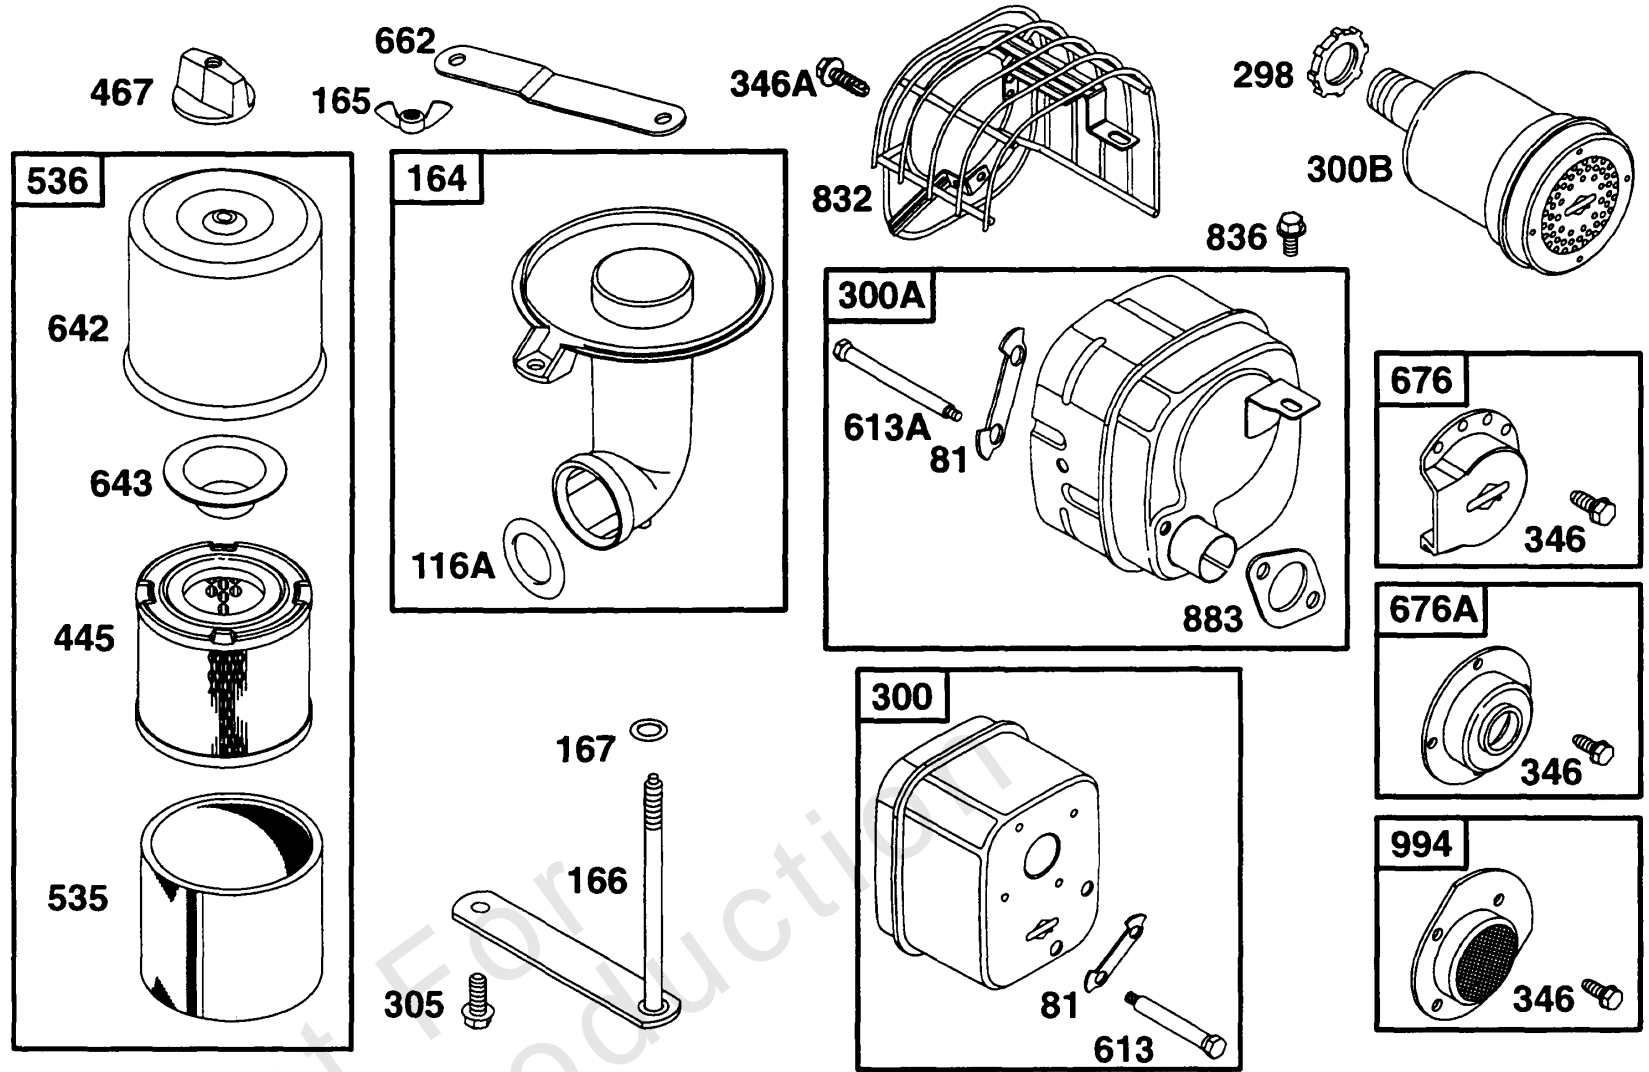

Air Cleaner Grp, Muffler Grp

REF NO	PART NO	QTY	DESCRIPTION
81	222263		LOCK, Muffler Screw -(3/8 Diameter Bolt Holes)
116A	271265		SEAL, O-Ring
164	398592		ELBOW, Intake
165	94289		NUT
166	392105		STRAP/STUD, Air Cleaner Mounting -(9 9/16)
167	65978		SEAL, O-Ring -(Needle Valve)
298	261409		LOCKNUT -(Muffler and Elbow)
300B	393010		MUFFLER -(Round Lo Tone)
300A	391313		MUFFLER
300	494221		MUFFLER
305	94786		SCREW -(1/2)
346A	93606		SCREW
346	94786		SCREW -(1/2)
346	94896		SCREW -(Muffler Deflector)
445	393957		FILTER, A/C Cartridge
467	493903		KNOB, Air Cleaner Cover
535	271794		FILTER, Air Cleaner Foam
536	391063		CLEANER, Air
613A	94042		SCREW -(Muffler)
613	94054		SCREW -(Muffler)
642	224885		COVER, Air Cleaner
643	222272		RETAINER, Air Filter
662	224484		BRACE, Air Cleanr
676A	395700		DEFLECTOR, Muffler -(Direct Outlet)
676	393757		DEFLECTOR, Muffler -(Side Outlet)
832	492337		GUARD, Muffler
836	94786		SCREW -(1/2)
883	272309		GASKET, Exhaust -Included in Valve Overhaul Gasket Set-Part No. 498533. Included in Gasket Set-Part No. 299577
994	399541		ARRESTOR, Spark