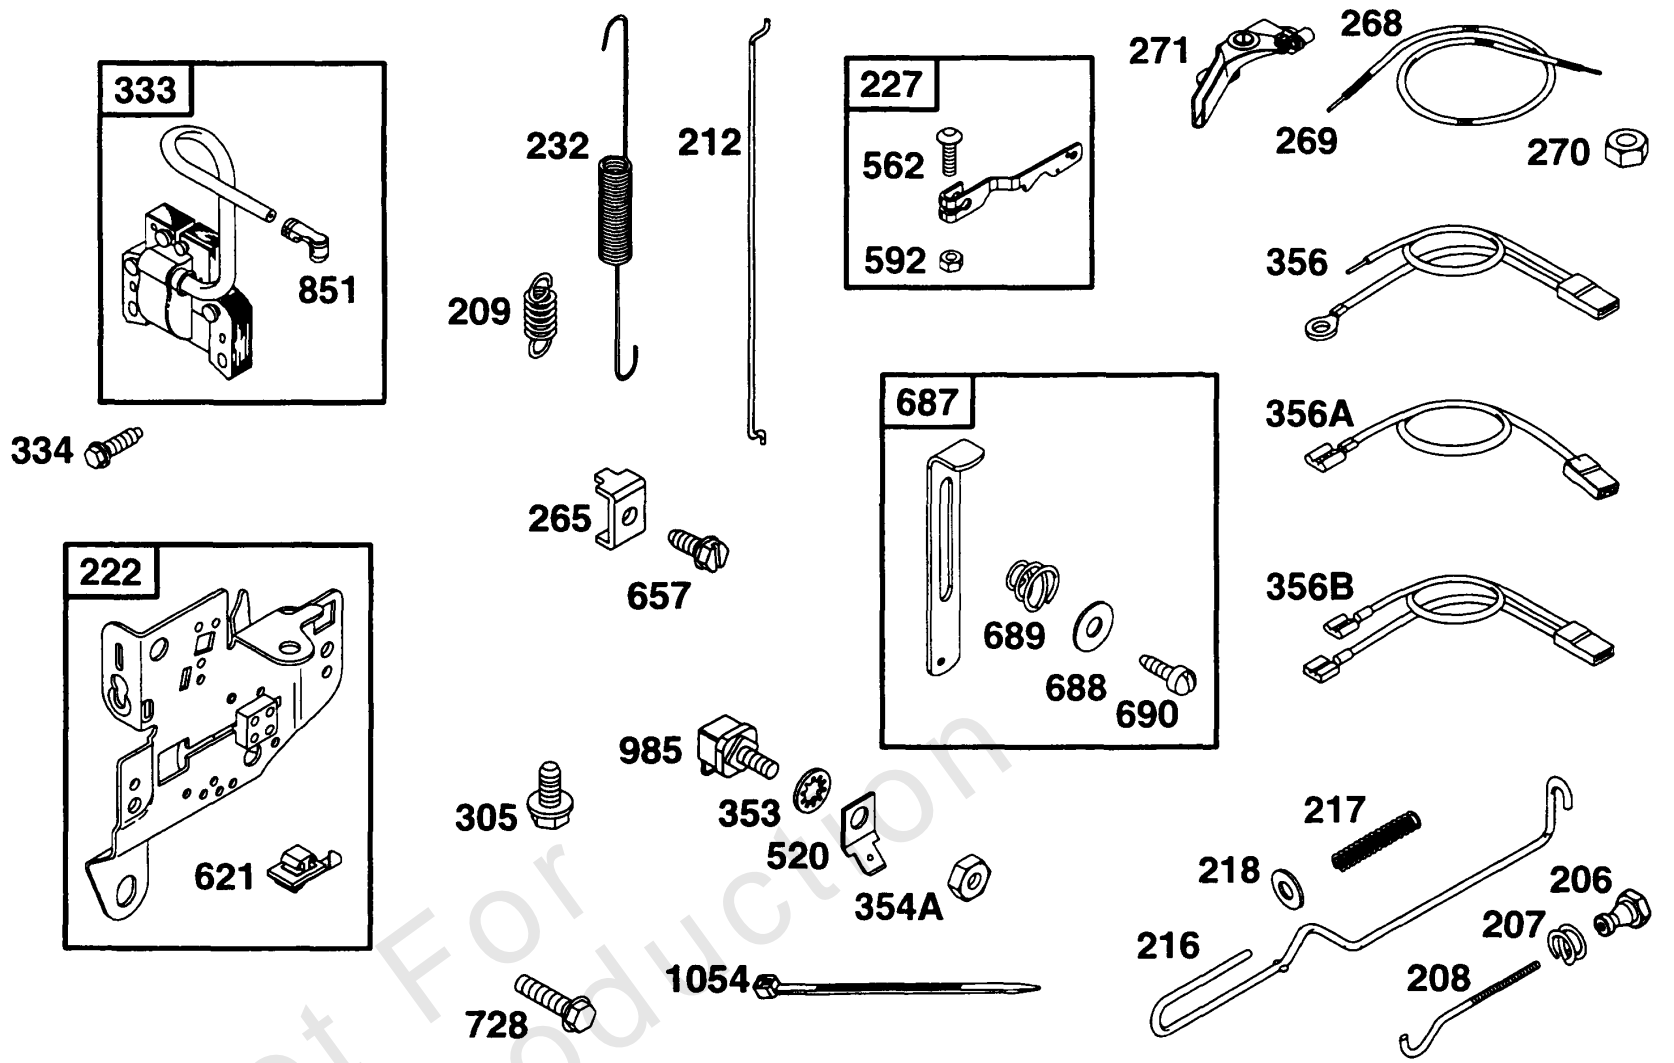

Not For
Reproduction

Carburetor Assy

REF NO	PART NO	QTY	DESCRIPTION
50	212488		MANIFOLD, Intake
51A	27828		GASKET, Intake -Included in Valve Overhaul Gasket Set-Part No. 498533. Included in Gasket Set-Part No. 299577
51	270684		GASKET, Intake -Included in Carburetor Kit-Part No. 398235. Included in Gasket Set-Part No. 299577
53A	94616		SCREW -(T-30)
53	94839		SCREW
54	93208		SCREW -(Intake Manifold)
90	390323		CARBURETOR -(Manual Choke)
91	399443		BODY, Upper Carburetor
93	23108		BUSHING, Throttle Shaft
94	292681		VALVE, Idle Mixture -Included in Carburetor Kit-Part No. 398235
95	93499		SCREW -(Throttle Valve)
96	223370		VALVE, Throttle
97	298826		SHAFT, Throttle
98	91920		SCREW -(8-32 X 5/8)
99	26157		SPRING, Compression
100	212904		STOP, Throttle
101	93043		PIN, Shaft
102	27918		GASKET, Carburetor Body -Included in Carburetor Kit-Part No. 398235
103	99333		FLOAT, Carburetor
104	231435		PIN, Float Hinge -Included in Carburetor Kit-Part No. 398235
105	394681		KIT, Needle/Seat -(Gravity Feed) Included in Carburetor Kit-Part No. 398235
107	399442		BODY, Lower Carburetor
108	62872		VALVE, Choke
109	391987		SHAFT, Choke -(Manual)
110	222712		WASHER
111	26155		SPRING, Friction
112	23123		SCREW
113	398202		NOZZLE, Carburetor -Included in Carburetor Kit-Part No. 398235
114	68667		WASHER -(Viton Seat) Included in Carburetor Kit-Part No. 398235
118	99525		VALVE, High Speed -Included in Carburetor Kit-Part No. 398235
119	94152		SCREW -(Upper To Lower Carburetor Body)
843	280149		SLEEVE, Lever