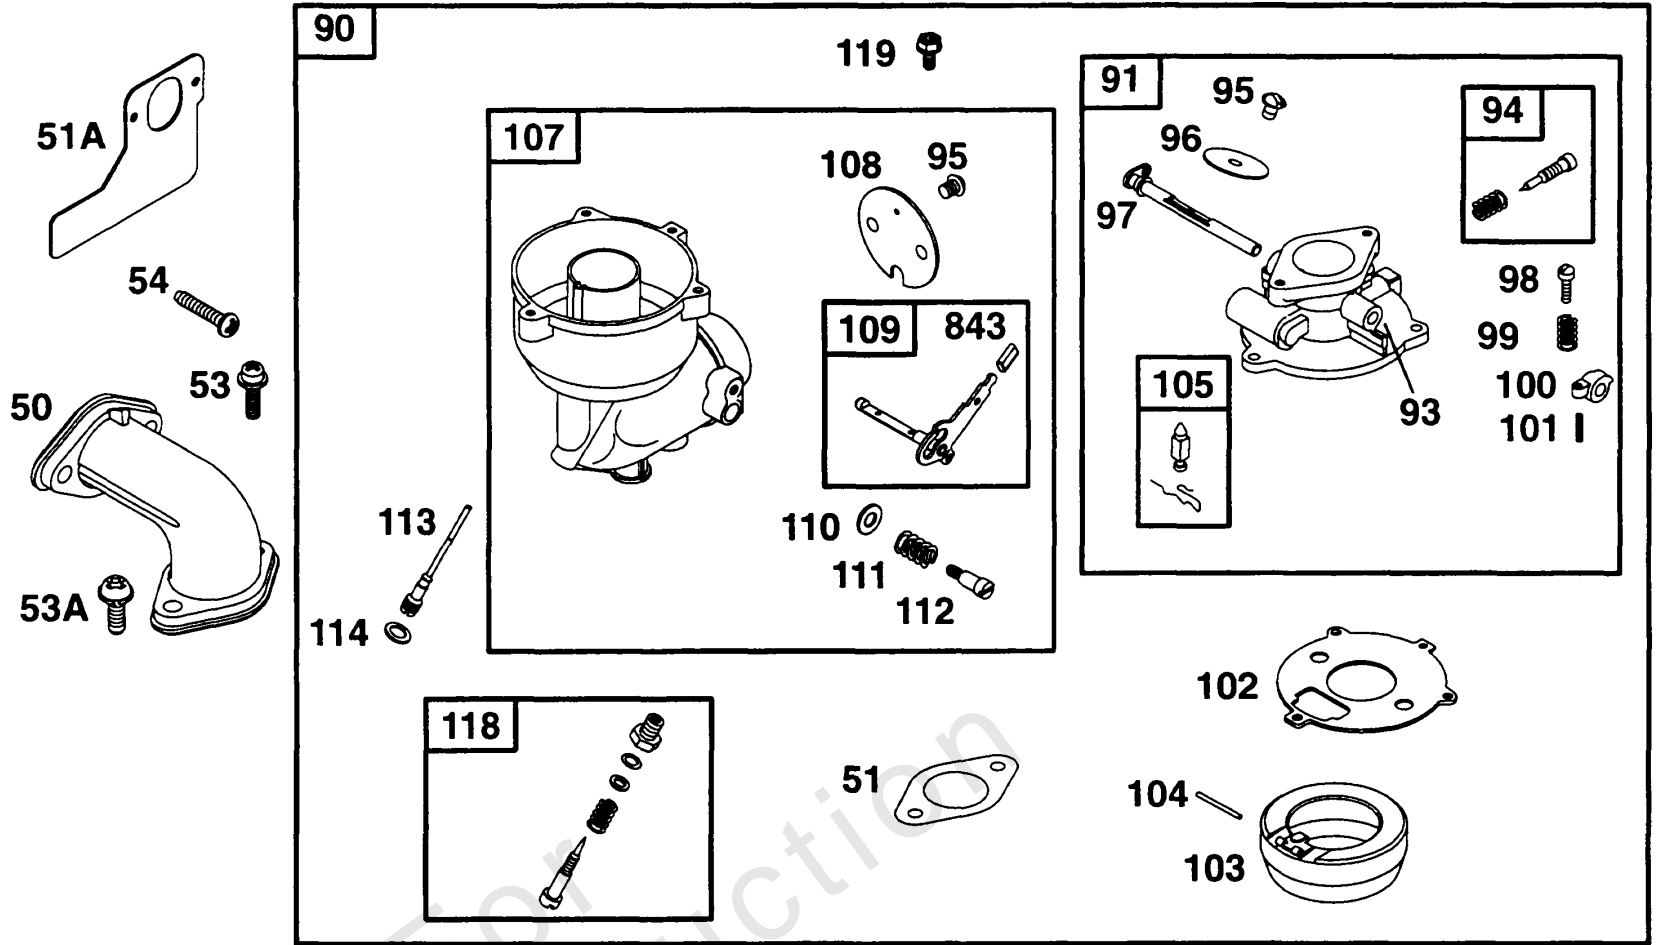

Not For
Reproduction

Carburetor Assy

REF NO	PART NO	QTY	DESCRIPTION
50	212488		MANIFOLD, Intake
51A	27828		GASKET, Intake -Included in Valve Overhaul Gasket Set-Part No. 498533. Included in Gasket Set-Part No. 299577
51	270684		GASKET, Intake -Included in Carburetor Kit-Part No. 398235. Included in Gasket Set-Part No. 299577
53A	94616		SCREW -(T-30)
53	94839		SCREW
54	93208		SCREW -(Intake Manifold)
90	390323		CARBURETOR -(Manual Choke)
91	399443		BODY, Upper Carburetor
93	23108		BUSHING, Throttle Shaft
94	292681		VALVE, Idle Mixture -Included in Carburetor Kit-Part No. 398235
95	93499		SCREW -(Throttle Valve)
96	223370		VALVE, Throttle
97	298826		SHAFT, Throttle
98	91920		SCREW -(8-32 X 5/8)
99	26157		SPRING, Compression
100	212904		STOP, Throttle
101	93043		PIN, Shaft
102	27918		GASKET, Carburetor Body -Included in Carburetor Kit-Part No. 398235
103	99333		FLOAT, Carburetor
104	231435		PIN, Float Hinge -Included in Carburetor Kit-Part No. 398235
105	394681		KIT, Needle/Seat -(Gravity Feed) Included in Carburetor Kit-Part No. 398235
107	399442		BODY, Lower Carburetor
108	62872		VALVE, Choke
109	391987		SHAFT, Choke -(Manual)
110	222712		WASHER
111	26155		SPRING, Friction
112	23123		SCREW
113	398202		NOZZLE, Carburetor -Included in Carburetor Kit-Part No. 398235
114	68667		WASHER -(Viton Seat) Included in Carburetor Kit-Part No. 398235
118	99525		VALVE, High Speed -Included in Carburetor Kit-Part No. 398235
119	94152		SCREW -(Upper To Lower Carburetor Body)
843	280149		SLEEVE, Lever