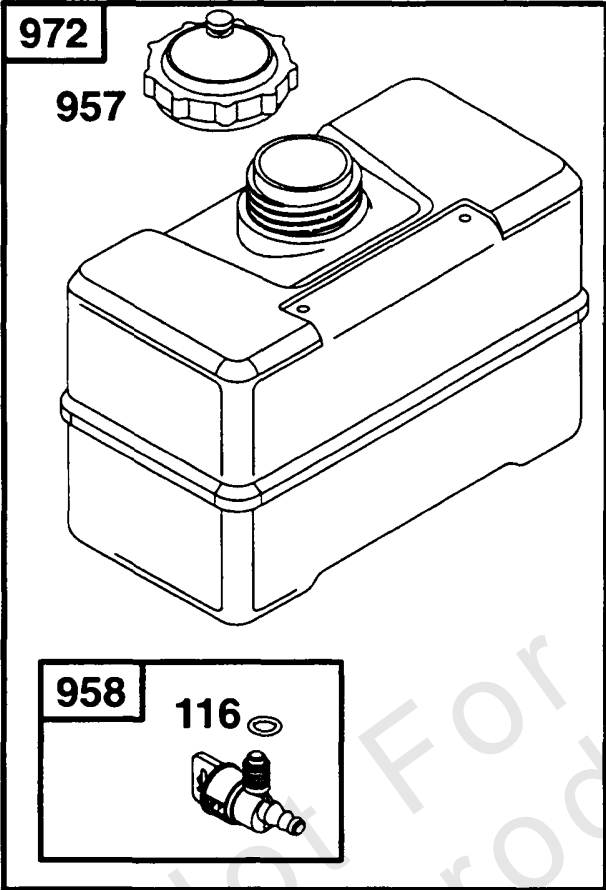

Not For Reproduction

Cylinder, Head

REF NO	PART NO	QTY	DESCRIPTION
1058	270367		MANUAL, Operator's

Not For Reproduction

Electric Starter

REF NO	PART NO	QTY	DESCRIPTION
309	693054		MOTOR, Starter -(3 5/8) (Aluminum Ring Gear)
310	94003		SCREW -(3 5/8 Housing)
311	497608		SET, Brush
503	806000		STRAP, Ground -(4 9/16 Housing)
510	497606		DRIVE, Starter -(Includes 693058 And 693059 Starter Gear)
513	398003		CLUTCH, Starter
544	497603		ARMATURE, Starter -(3 5/8 Housing)
675	225137		WASHER
697	94773		SCREW
729	223528		CLIP -(Retainer)
729	225170		CLIP, Wire
783	693059		GEAR, Pinion -(Aluminum Ring Gear Only)
797	92278		NUT -(Starting Switch)
801	394856		CAP, Drive
802	497607		CAP, End
803	497604		HOUSING, Starter -(3 5/8 Housing)

Electric Starter

REF NO	PART NO	QTY	DESCRIPTION
310A	94003		SCREW -(3 5/8 Housing)
311A	395538		SET, Brush -(3-5/8 or 4 3/8 Housing)
510A	495878		DRIVE, Starter -(4 3/8 Housing)
513	398003		CLUTCH, Starter
544A	390837		ARMATURE, Starter -(3 5/8 Housing)
697	94773		SCREW
783	693059		GEAR, Pinion -(Aluminum Ring Gear Only)
801	394856		CAP, Drive
802A	395537		CAP, End -(3 5/8 Housing)
803A	398159		HOUSING, Starter -(3 5/8 Housing)
876	495877		DRIVE, Starter -(4 3/8 Housing)
896	94288		PIN, Drive Retainer