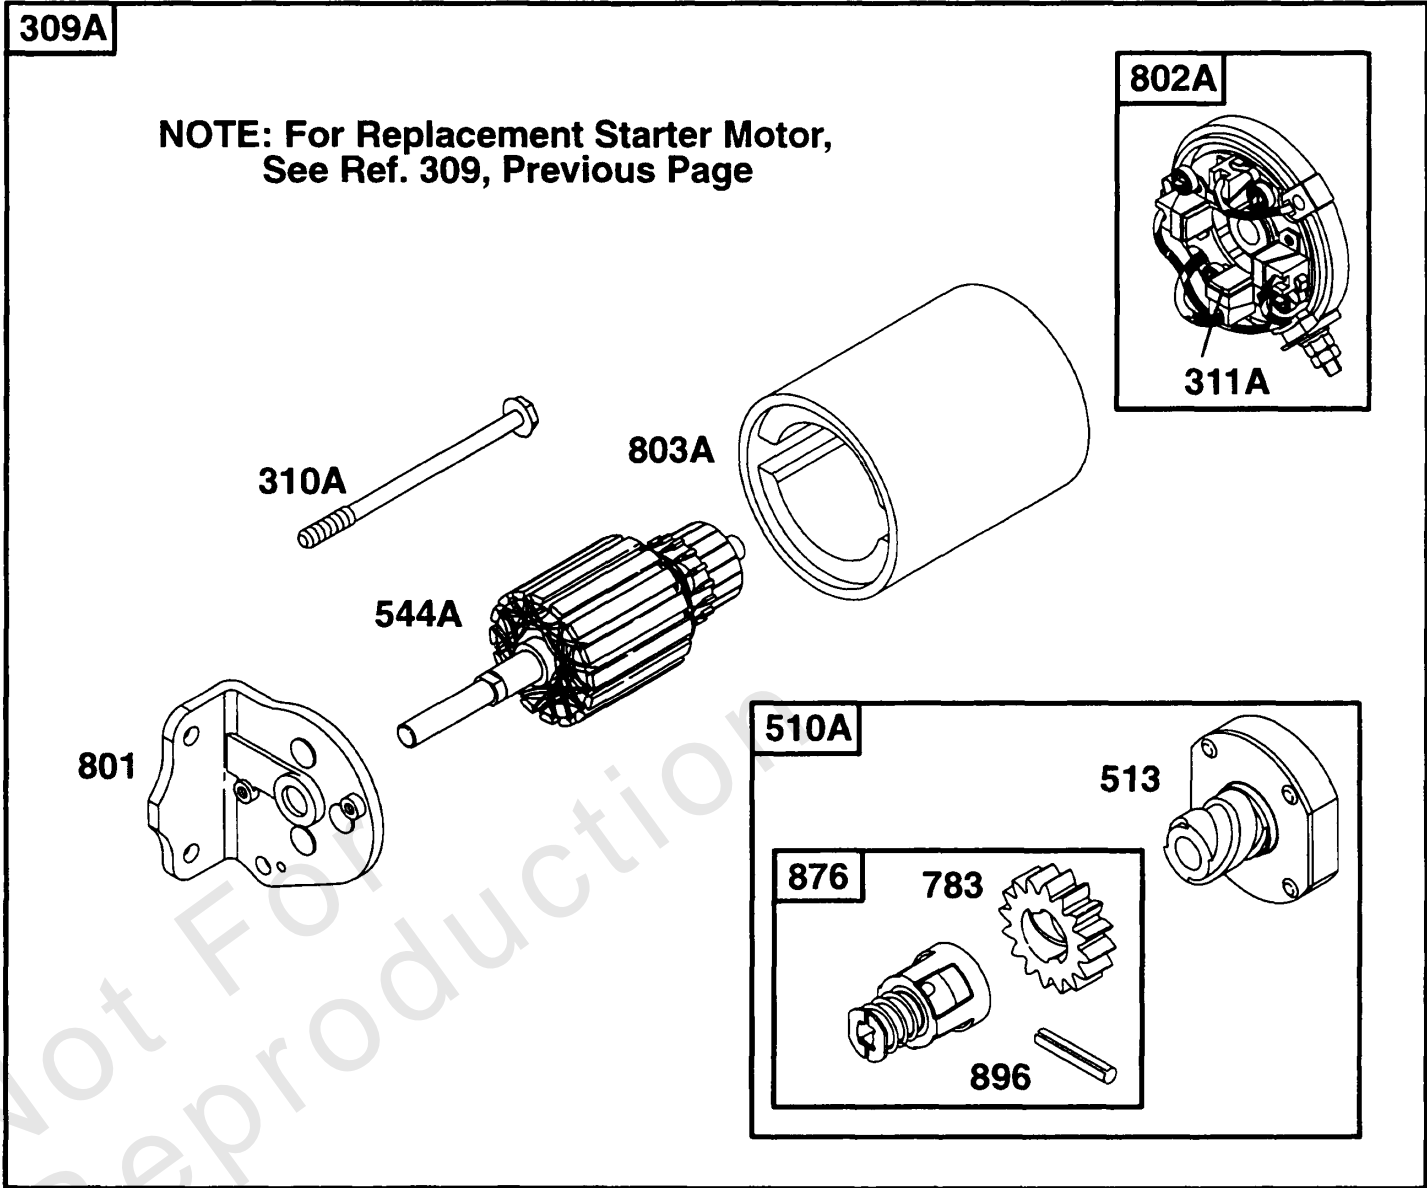

Not For Reproduction

Cylinder, Head

REF NO	PART NO	QTY	DESCRIPTION
1058	270367		MANUAL, Operator's

Not For Reproduction

Electric Starter

REF NO	PART NO	QTY	DESCRIPTION
309	693054		MOTOR, Starter -(3 5/8) (Aluminum Ring Gear)
310	94003		SCREW -(3 5/8 Housing)
311	497608		SET, Brush
503	806000		STRAP, Ground -(4 9/16 Housing)
510	497606		DRIVE, Starter -(Includes 693058 And 693059 Starter Gear)
513	398003		CLUTCH, Starter
544	497603		ARMATURE, Starter -(3 5/8 Housing)
675	225137		WASHER
697	94773		SCREW
729	223528		CLIP -(Retainer)
729	225170		CLIP, Wire
783	693059		GEAR, Pinion -(Aluminum Ring Gear Only)
797	92278		NUT -(Starting Switch)
801	394856		CAP, Drive
802	497607		CAP, End
803	497604		HOUSING, Starter -(3 5/8 Housing)

Electric Starter

REF NO	PART NO	QTY	DESCRIPTION
310A	94003		SCREW -(3 5/8 Housing)
311A	395538		SET, Brush -(3-5/8 or 4 3/8 Housing)
510A	495878		DRIVE, Starter -(4 3/8 Housing)
513	398003		CLUTCH, Starter
544A	390837		ARMATURE, Starter -(3 5/8 Housing)
697	94773		SCREW
783	693059		GEAR, Pinion -(Aluminum Ring Gear Only)
801	394856		CAP, Drive
802A	395537		CAP, End -(3 5/8 Housing)
803A	398159		HOUSING, Starter -(3 5/8 Housing)
876	495877		DRIVE, Starter -(4 3/8 Housing)
896	94288		PIN, Drive Retainer