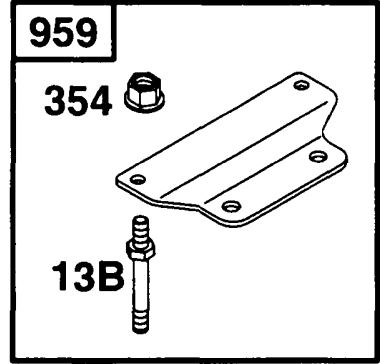

Not For Reproduction

Cylinder, Head

REF NO	PART NO	QTY	DESCRIPTION
1058	270367		MANUAL, Operator's

Not For Reproduction

Electric Starter

REF NO	PART NO	QTY	DESCRIPTION
309	693054		MOTOR, Starter -(3 5/8) (Aluminum Ring Gear)
310	94003		SCREW -(3 5/8 Housing)
311	497608		SET, Brush
503	806000		STRAP, Ground -(4 9/16 Housing)
510	497606		DRIVE, Starter -(Includes 693058 And 693059 Starter Gear)
513	398003		CLUTCH, Starter
544	497603		ARMATURE, Starter -(3 5/8 Housing)
675	225137		WASHER
697	94773		SCREW
729	223528		CLIP -(Retainer)
729	225170		CLIP, Wire
783	693059		GEAR, Pinion -(Aluminum Ring Gear Only)
797	92278		NUT -(Starting Switch)
801	394856		CAP, Drive
802	497607		CAP, End
803	497604		HOUSING, Starter -(3 5/8 Housing)

Electric Starter

REF NO	PART NO	QTY	DESCRIPTION
310A	94003		SCREW -(3 5/8 Housing)
311A	395538		SET, Brush -(3-5/8 or 4 3/8 Housing)
510A	495878		DRIVE, Starter -(4 3/8 Housing)
513	398003		CLUTCH, Starter
544A	390837		ARMATURE, Starter -(3 5/8 Housing)
697	94773		SCREW
783	693059		GEAR, Pinion -(Aluminum Ring Gear Only)
801	394856		CAP, Drive
802A	395537		CAP, End -(3 5/8 Housing)
803A	398159		HOUSING, Starter -(3 5/8 Housing)
876	495877		DRIVE, Starter -(4 3/8 Housing)
896	94288		PIN, Drive Retainer