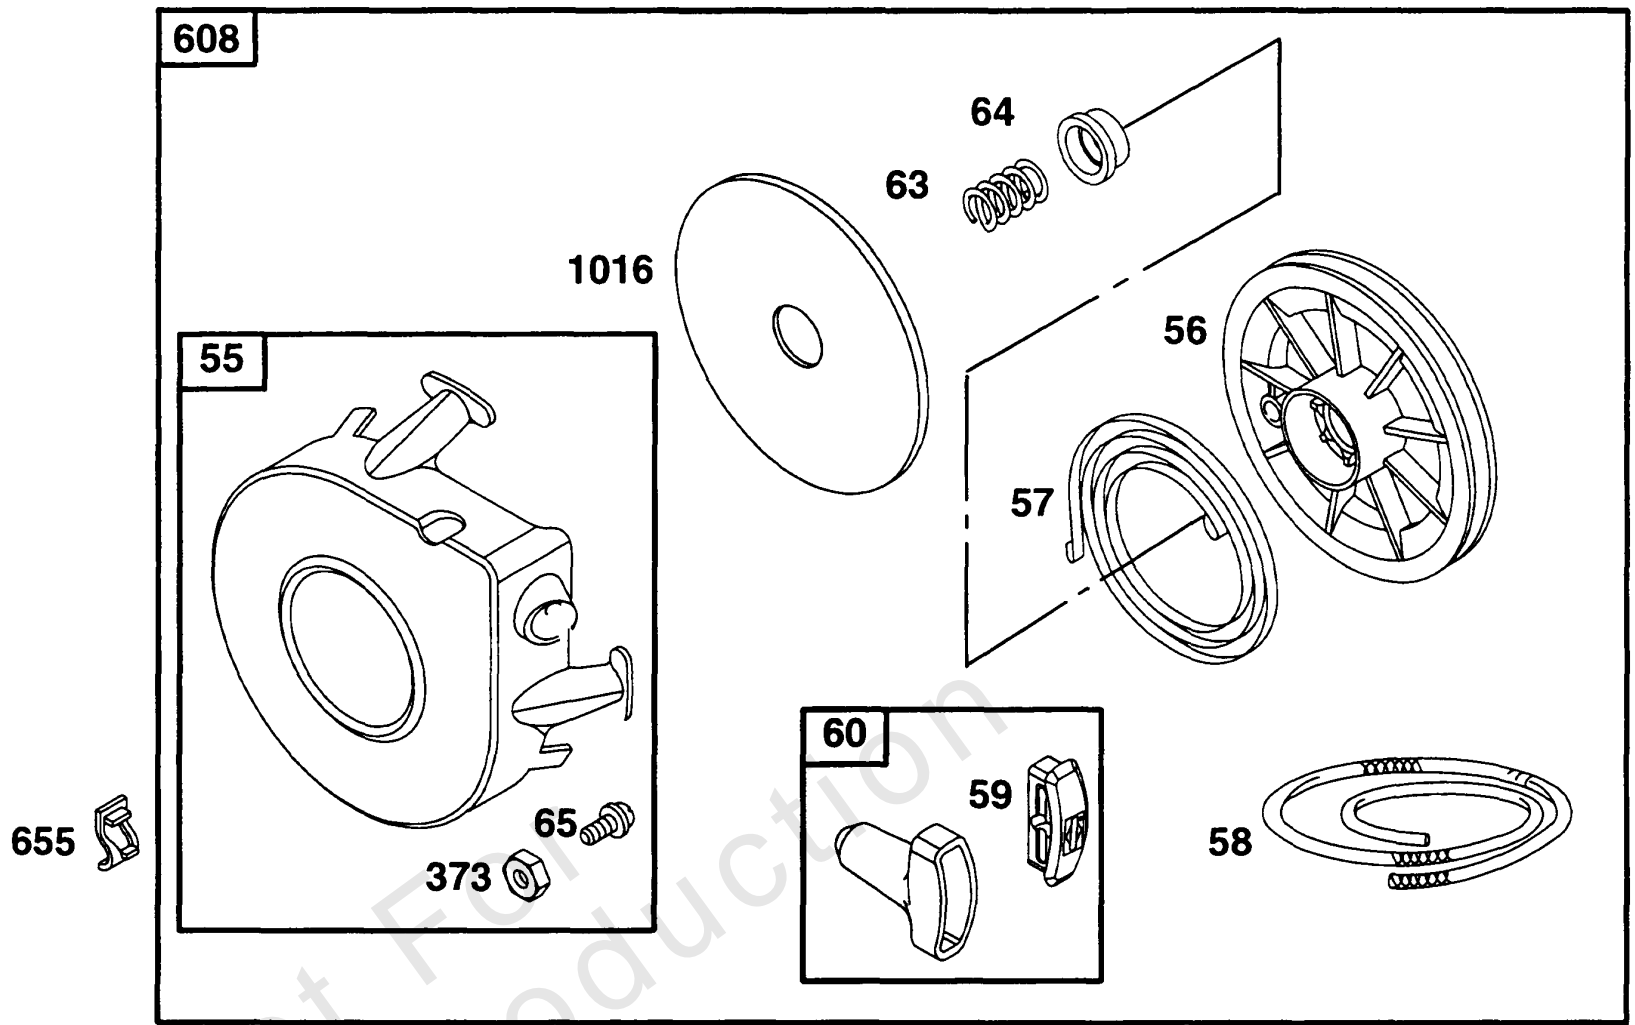

Not For
Reproduction

Rewind Assy

REF NO	PART NO	QTY	DESCRIPTION
55	393576		HOUSING, Rewind Starter
56	295871		PULLEY, Starter -(63 Rope)
57	490179		SPRING-REWIND STR
58	66884		ROPE, Starter -(Cut To Required Length)
58	66894		ROPE, Starter -(Cut To Required Length)
59	490653		INSERT, Grip
60	490652		GRIP-STARTER ROPE
63	260414		SPRING, Ratchet
64	281204		ADAPTER, Ratchet Spring
65	94928		SCREW
373	94908		NUT -(Rewind Starter)
608	390391		STARTER, Rewind
655	222598		ANCHOR, Rewind Spring -(Stamped Rewind Housing)
1016	490817		SPACER-REWIND -(Rewind)