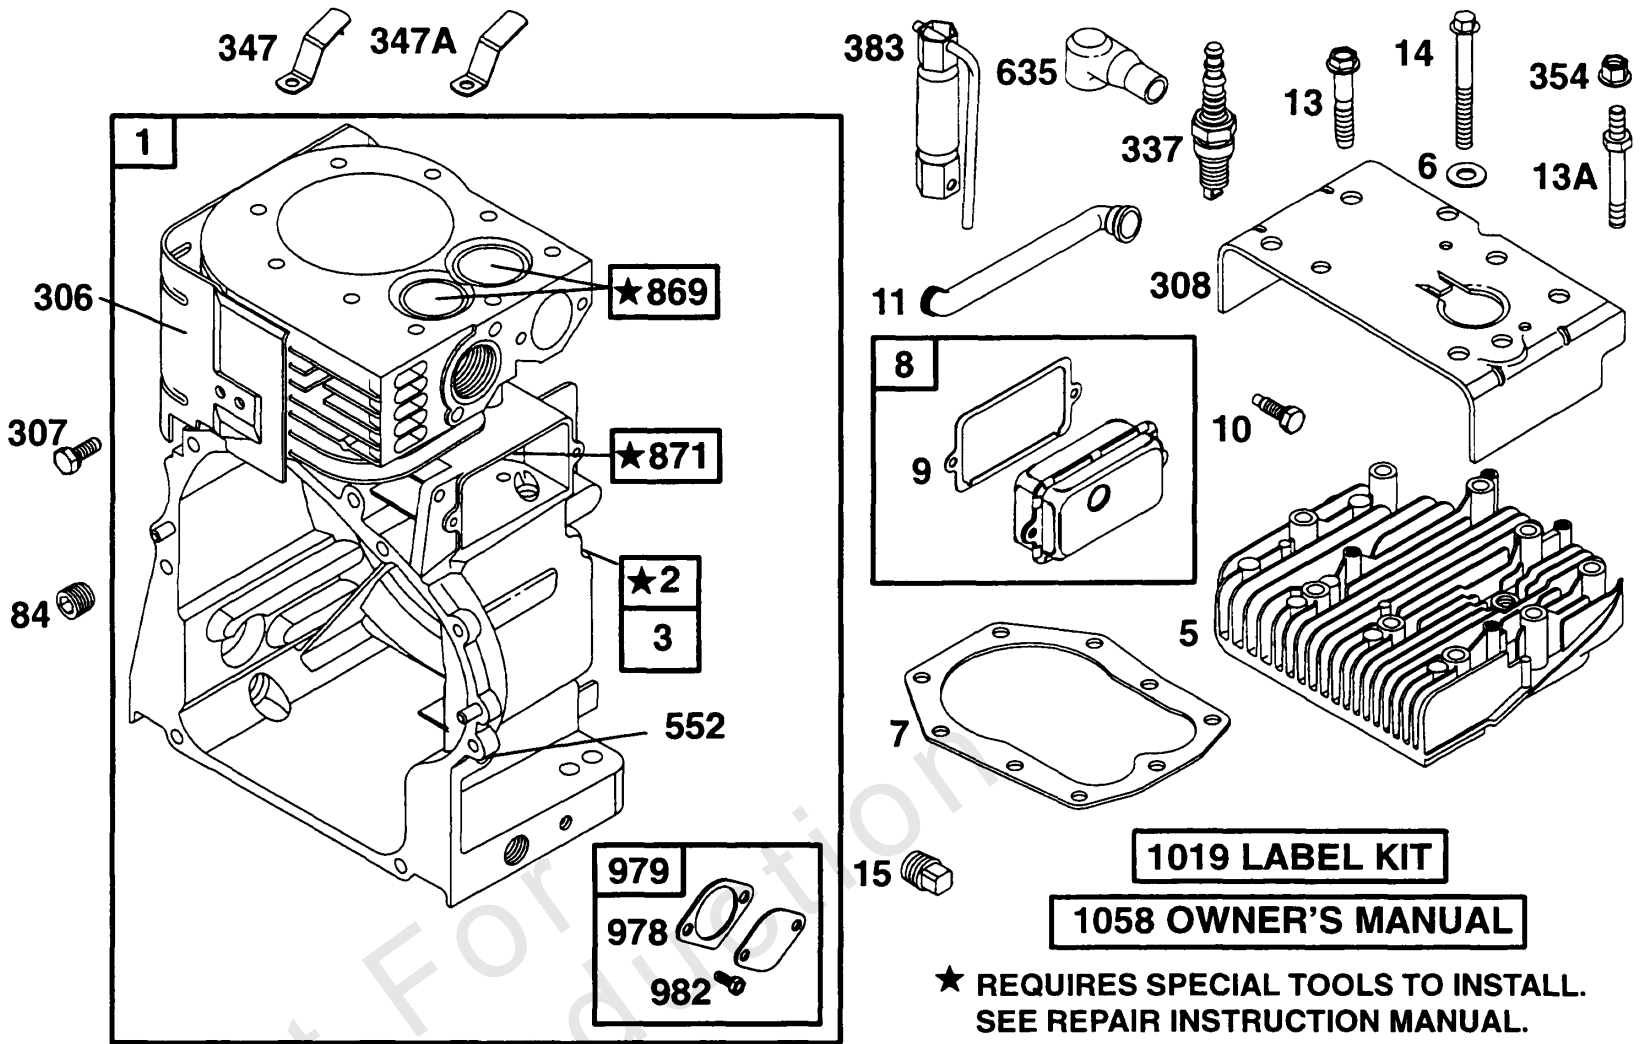

Cylinder, Head

REF NO	PART NO	QTY	DESCRIPTION
1	495631		CYLINDER ASSEMBLY -(Includes Oil Gard Cover)
2	495657		KIT, Bushing/Seal -(Magneto Side)
3	391086		SEAL, Oil -Included in Gasket Set-Part No. 299577
5	214014		HEAD, Cylinder
6	225137		WASHER
7	272163		GASKET, Cylinder Head -Included in Valve Overhaul Gasket Set-Part No. 498533. Included in Gasket Set-Part No. 299577
8	495724		BREATHER ASSEMBLY
9	27803		GASKET, Rocker Cover -Included in Valve Overhaul Gasket Set-Part No. 498533. Included in Gasket Set-Part No. 299577
10	94621		SCREW -(Breather Assembly)
11	280267		TUBE, Breather -(Used with Nylon Air Cleaner Pipe)
13A	94926		STUD -(3 15/16) (3 5/16)
13A	94929		SCREW -(Control Bracket)
13A	94776		STUD -(3 15/16)
13	94565		SCREW -(Cylinder Head) (3 9/16)
14	94622		SCREW -(3)
15	94239		PLUG, Oil Drain -(Square Head)
84	94497		PLUG, Oil Drain -(1/8-27 NPTF Hex. Socket) (Impulse Pump Hole)
306	496797		SHIELD-CYLINDER
307	94930		SCREW -(Cylinder Shield)
308	224896		COVER, Cylinder Head
337	492167		PLUG, Spark
337	802592		PLUG, Spark -(Resistor)
347A	225171		SWITCH, Stop
347	293739		SWITCH, Spark Plug Stop
354	94726		NUT
383	89838		WRENCH, Spark Plug
552	491986		BUSHING, Governor Crank -(1/4 I.D.)
635	66538		BOOT, Spark Plug
869	211661		SEAT, Valve -(Exhaust)
871	231218		BUSHING, Valve Guide -(Intake)
871	261961		BUSHING, Valve Guide -(Exhaust)
978	271736		GASKET, Oil Guard -Included in Gasket Set-Part No. 299577
979	494807		COVER, Oil Guard
982	94657		SCREW
1019	491103		KIT, Label

Not For Reproduction