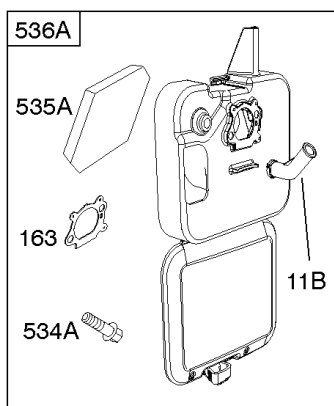

Model Components	Page
Air Cleaner, Exhaust System, Governor Spring.....	4
Alternator, Blower Housing, Electric Starter, Flywheel, Ignition.....	6
Blower Housing/Shrouds.....	10
Camshaft, Crankshaft, Cylinder, Engine Sump, Lubrication, Piston Group, Valves.....	12
Carburetor.....	18
Carburetor, Fuel Supply.....	20
Controls, Electrical, Flywheel Brake.....	24
Engine, Valve, & Carburetor Kits, Rewind Starter.....	28
Replacement Engine - US & Canada.....	32

Not For
Reproduction