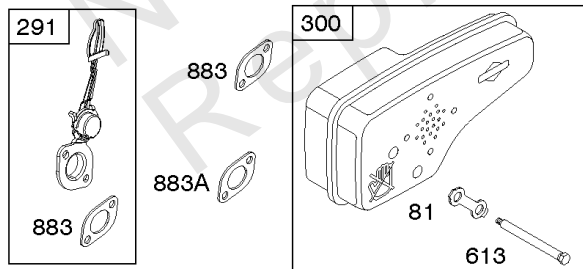

Model Components	Page
Air Cleaner, Exhaust System, Governor Spring.....	4
Alternator, Blower Housing, Electric Starter, Flywheel, Ignition.....	6
Blower Housing/Shrouds.....	10
Camshaft, Crankshaft, Cylinder, Engine Sump, Lubrication, Piston Group, Valves.....	12
Carburetor.....	18
Carburetor, Fuel Supply.....	20
Controls, Electrical, Flywheel Brake.....	24
Engine, Valve, & Carburetor Kits, Rewind Starter.....	28
Replacement Engine - US & Canada.....	32

Not For
Reproduction