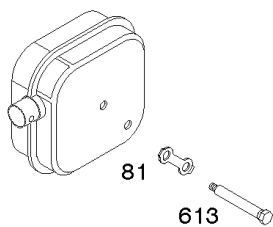

Model Components	Page
Air Cleaner, Exhaust System, Governor Spring.....	4
Alternator, Blower Housing, Electric Starter, Flywheel, Ignition.....	6
Blower Housing/Shrouds.....	10
Camshaft, Crankshaft, Cylinder, Engine Sump, Lubrication, Piston Group, Valves.....	12
Carburetor.....	18
Carburetor, Fuel Supply.....	20
Controls, Electrical, Flywheel Brake.....	24
Engine, Valve, & Carburetor Kits, Rewind Starter.....	28
Replacement Engine - US & Canada.....	32

Not For
Reproduction