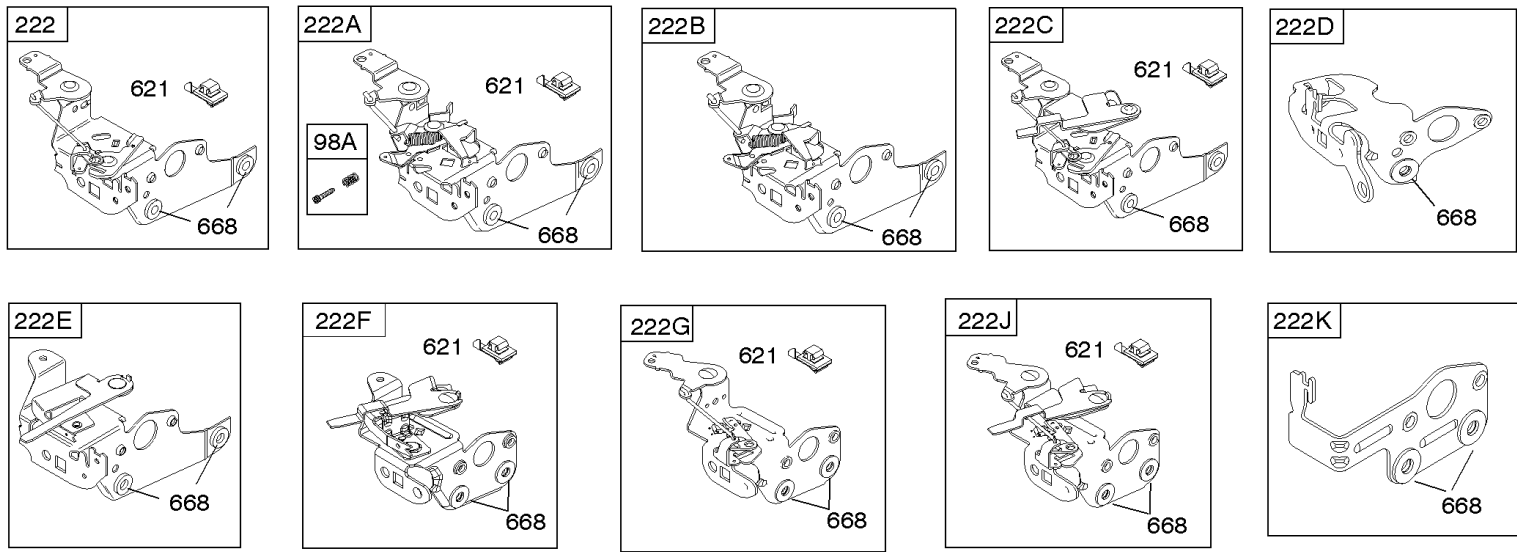

Carburator, Fuel Supply

REF NO	PART NO	QTY	DESCRIPTION
975	796611		BOWL, Float
1059	692311		KIT, Screw/Washer

Not For Reproduction

Controls, Electrical, Flywheel Brake

REF NO	PART NO	QTY	DESCRIPTION
98A	493280		KIT-IDLE SPEED -(Idle Speed)
188	693399		SCREW -(Control Bracket)
202	691829		LINK, Mechanical Governor
209B	691292		SPRING, Governor
222	790143		BRACKET-CONTROL -(Remote/Manual Friction)(Primer) -Used Before Code Date 14020300
222G	593542		BRACKET, Control -Used After Code Date 14020200
227	690783		LEVER-GOV CONTROL
236	691826		LINK, Lockout
259	691223		BRACKET, Casing Clamp
265	690798		CLAMP, Casing
265A	691024		CLAMP, Casing
267	691044		SCREW -(Casing Clamp)
268	691025		CASING, Control Wire -(Cut To Required Length)
269	691026		WIRE, Control -(Cut To Required Length)
270	691027		NUT -(Control Wire Casing)
271	691028		LEVER, Control
347	691396		SWITCH, Rocker
356	692390		WIRE, Stop
356B	693010		WIRE, Stop
356D	496381		WIRE, Stop
404	690272		WASHER -(Governor Crank)
497	690664		SCREW -(Stopswitch Bracket)
500	691086		WASHER -(Key Switch)
505	691251		NUT -(Governor Control Lever)
562	691119		BOLT -(Governor Control Lever)
578	398153		WIRE ASSEMBLY
578A	695283		WIRE ASSEMBLY
615	690340		RETAINER, Governor Shaft
616	698801		CRANK-GOVERNOR
621	692310		SWITCH, Stop
627	792565		BRACKET-STOPSWITCH
664	691087		NUT -(Key Switch)
668	493823		SPACER -(Includes 2)
745	691648		SCREW -(Brake)
789B	792685		HARNESS, Wiring
789C	796385		HARNESS, Wiring
789D	796574		HARNESS, Wiring
843	691884		SLEEVE, Lever -(Speed Control)