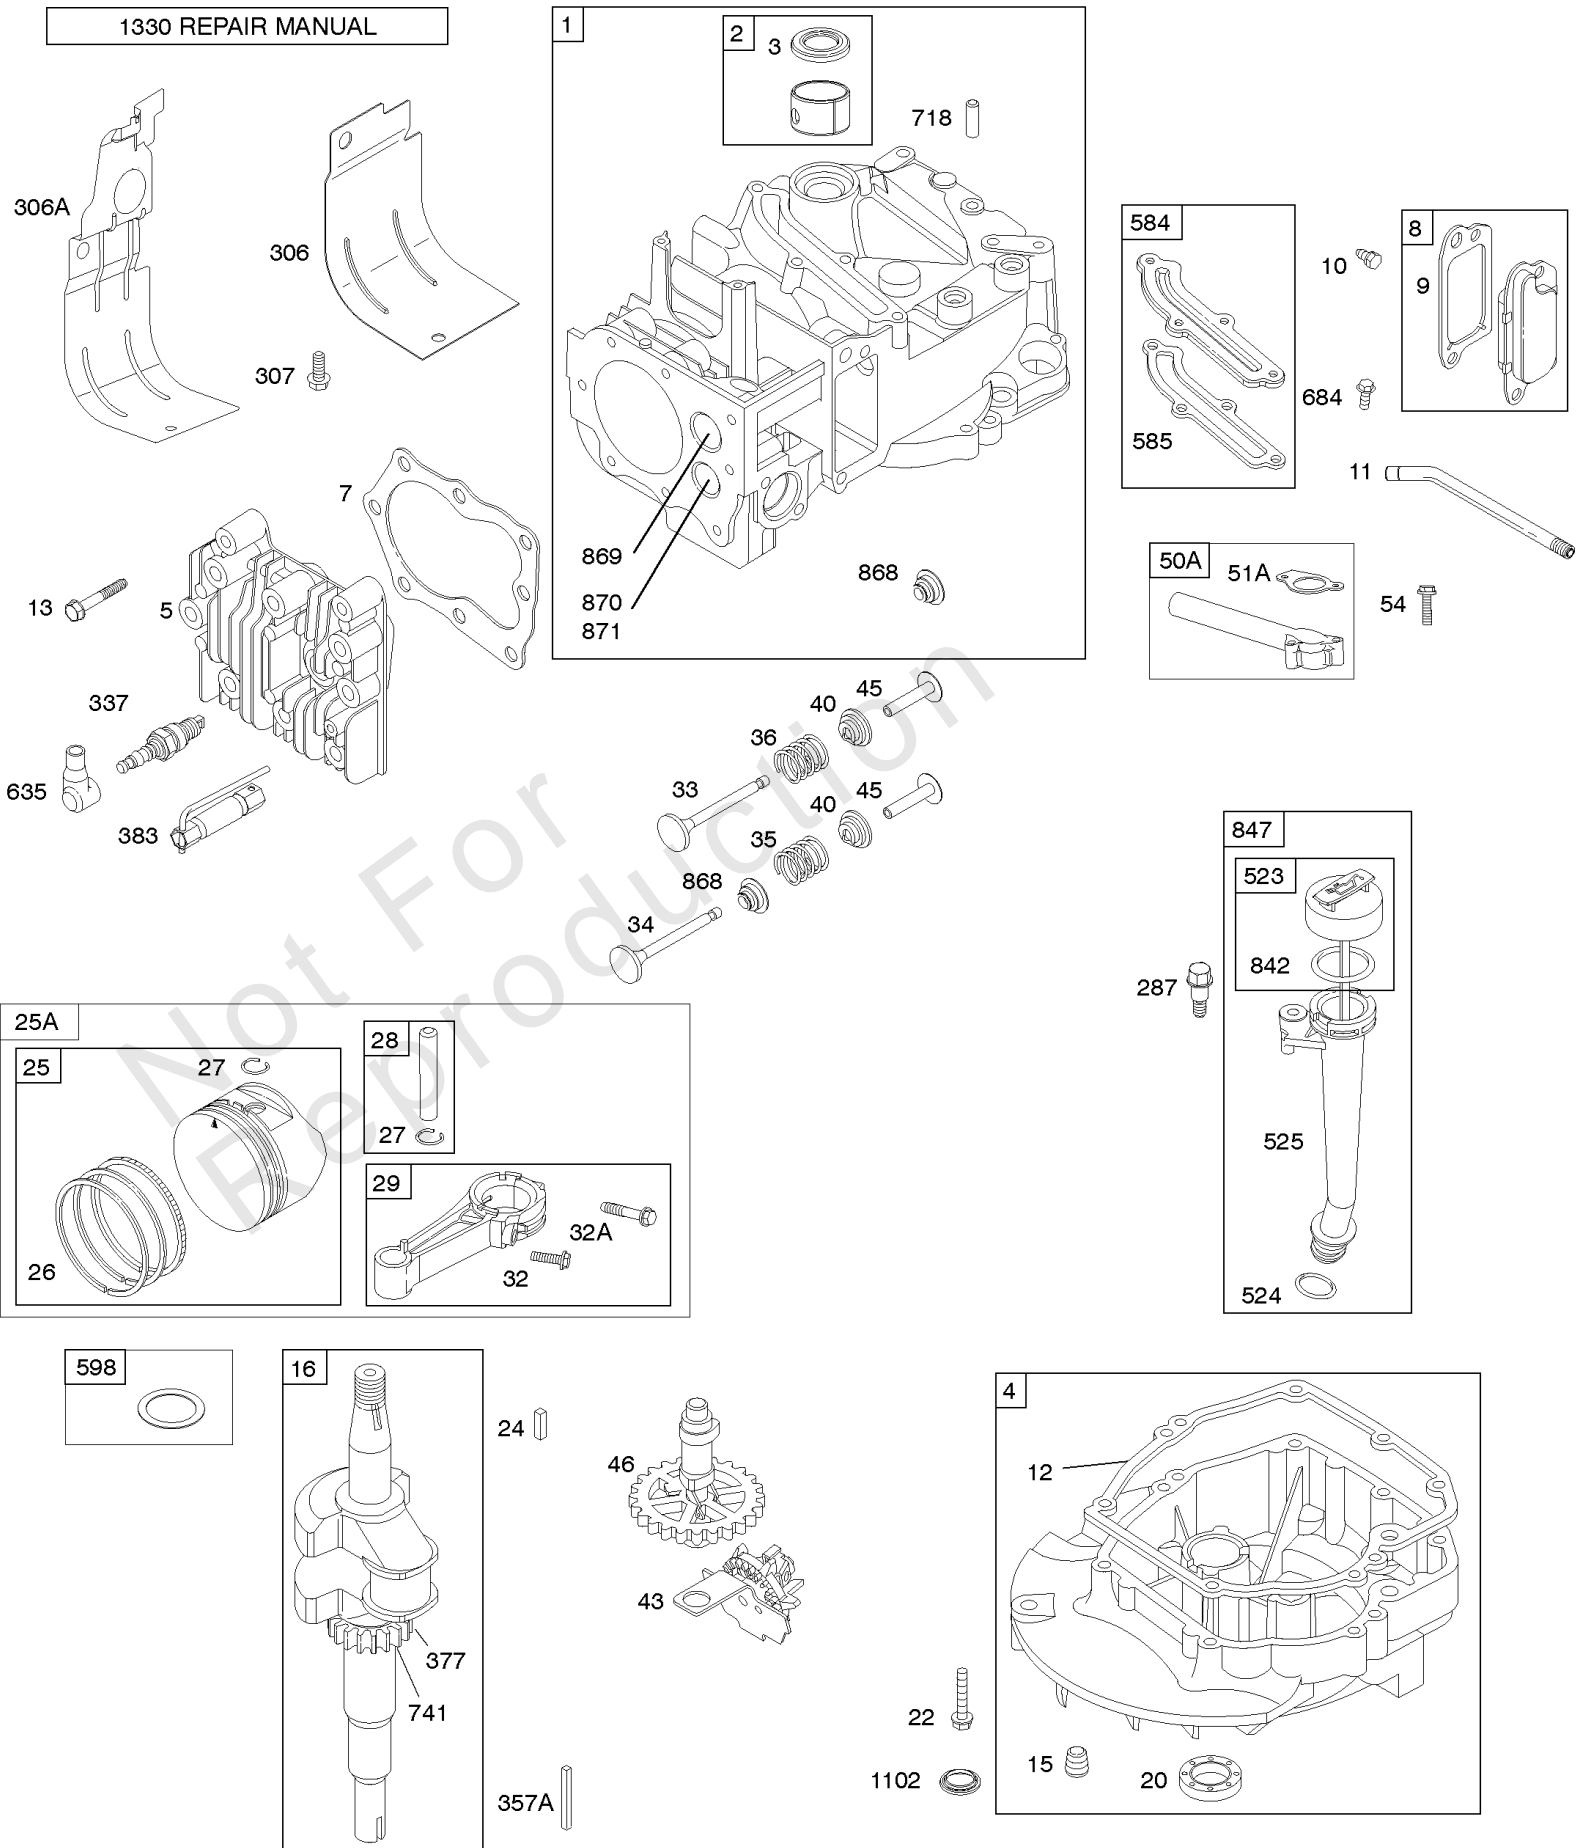

1319 WARNING LABEL

1330 REPAIR MANUAL

Camshaft, Crankshaft, Cylinder, Engine Sump, Lubrication, Piston Group, Valves

REF NO	PART NO	QTY	DESCRIPTION
26	590402		SET, Ring -(Standard) -Used After Code Date 11063000
26	590403		SET, Ring -(.020 Oversize) -Used After Code Date 11063000
26	791098		SET, Ring -(Standard) -Used Before Code Date 07090400
26	791324		SET, Ring -(.020 Oversize) -Used Before Code Date 07090400
26	795431		RING SET -(Standard) -Used After Code Date 07090300 -Used Before Code Date 09041700
27	691866		LOCK-PISTON PIN -Used Before Code Date 09041700
27	691588		LOCK, Piston Pin -Used After Code Date 09041600
28	298909		PIN, Piston -(Standard) -Used After Code Date 09041600
28	499423		PIN-PISTON/STD -(Standard) -Used Before Code Date 09041700
29	499424		ROD, Connecting -(Replacement, See Ref #25A, 590406) -Used After Code Date 09041600
29	797306		ROD, Connecting -(Standard) -Used After Code Date 09041600
32	691664		SCREW -(Connecting Rod)
32A	695759		SCREW -(Connecting Rod)
33	590394		VALVE-EXHAUST
34	590393		VALVE-INTAKE
35	691270		SPRING, Valve -(Intake)
36	691270		SPRING, Valve -(Exhaust)
40	692194		RETAINER, Valve
43	691997		SLINGER, Governor/Oil
45	690548		TAPPET, Valve
46	691449		CAMSHAFT
50A	794305		MANIFOLD, Intake
51A	794306		GASKET, Intake
54	691650		SCREW -(Intake Manifold)
287	690940		SCREW -(Dipstick Tube)
306	690450		SHIELD, Cylinder
306A	790836		SHIELD, Cylinder
307	690345		SCREW -(Cylinder Shield)
337	796112S		PLUG-SPARK -(Resistor) -Used Before Code Date 11070100
337	593941		PLUG, Spark -Used After Code Date 11063000