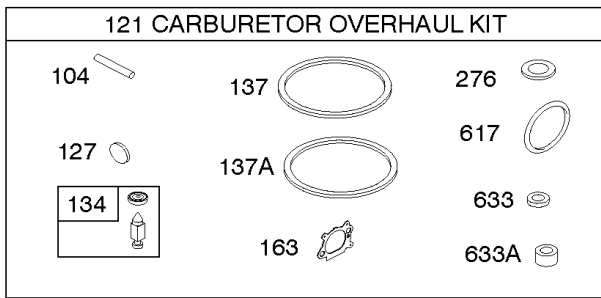

697

Engine, Valve, & Carburetor KIts, Rewind Starter

REF NO	PART NO	QTY	DESCRIPTION
3	299819S		SEAL, Oil -(Magneto Side)
7	799875		GASKET, Cylinder Head -Used After Code Date 11063000
7	692249		GASKET, Cylinder Head -Used Before Code Date 11070100
9	699833		GASKET-BREATHER
12	692232		GASKET, Crankcase
20	399781S		SEAL, Oil -(PTO Side)
51	272199S		GASKET, Intake
51A	794306		GASKET, Intake
104	797622		PIN-FLOAT HINGE
121	498260		KIT, Carburetor Overhaul
127	694468		PLUG, Welch -(Bowl Vent)
134	398188		KIT-NEEDLE/SEAT
137	796610		GASKET, Float Bowl
137A	693981		GASKET-FLOAT BOWL -(1/16)
163	795629		GASKET-AIR CLEANER -(Air Cleaner)
276	271716		WASHER-SEALING -(Main Jet)
309	799045		MOTOR-STARTER -Used After Code Date 10112700
309A	-----		Motor-Starter -(For Replacement Starter Motor, Order Reference 309) -Used After Code Date 07052800 -Used Before Code Date 10112800
309B	-----		Motor-Starter -(For Replacement Starter Motor, Order Reference 309) -Used Before Code Date 07052900
358	590508		GASKET SET, Engine
510	795093		DRIVE, Starter
513	795100		CLUTCH-DRIVE
524	692296		SEAL-DIPSTICK TUBE -(Dipstick Tube)
585	691879		GASKET-BREA PASSAGE
617	270344S		SEAL, O-Ring -(Intake Manifold)
633	691321		SEAL-CHOKE/THR SHAFT -(Throttle Shaft)
633A	693867		SEAL, Choke/Throttle Shaft
651	691660		SCREW -(Starter Gear Cover)
668	493823		SPACER -(Includes 2)
697	691127		SCREW -(Starter Motor) (Drive Cap)
742	93941		RETAINER, E Ring
783	795099		GEAR-PINION
783A	795096		GEAR-PINION
784	795095		COVER, Starter Gear
785	692352		GASKET-STARTER COVER
842	691031		SEAL, O-Ring -(Dipstick Tube)