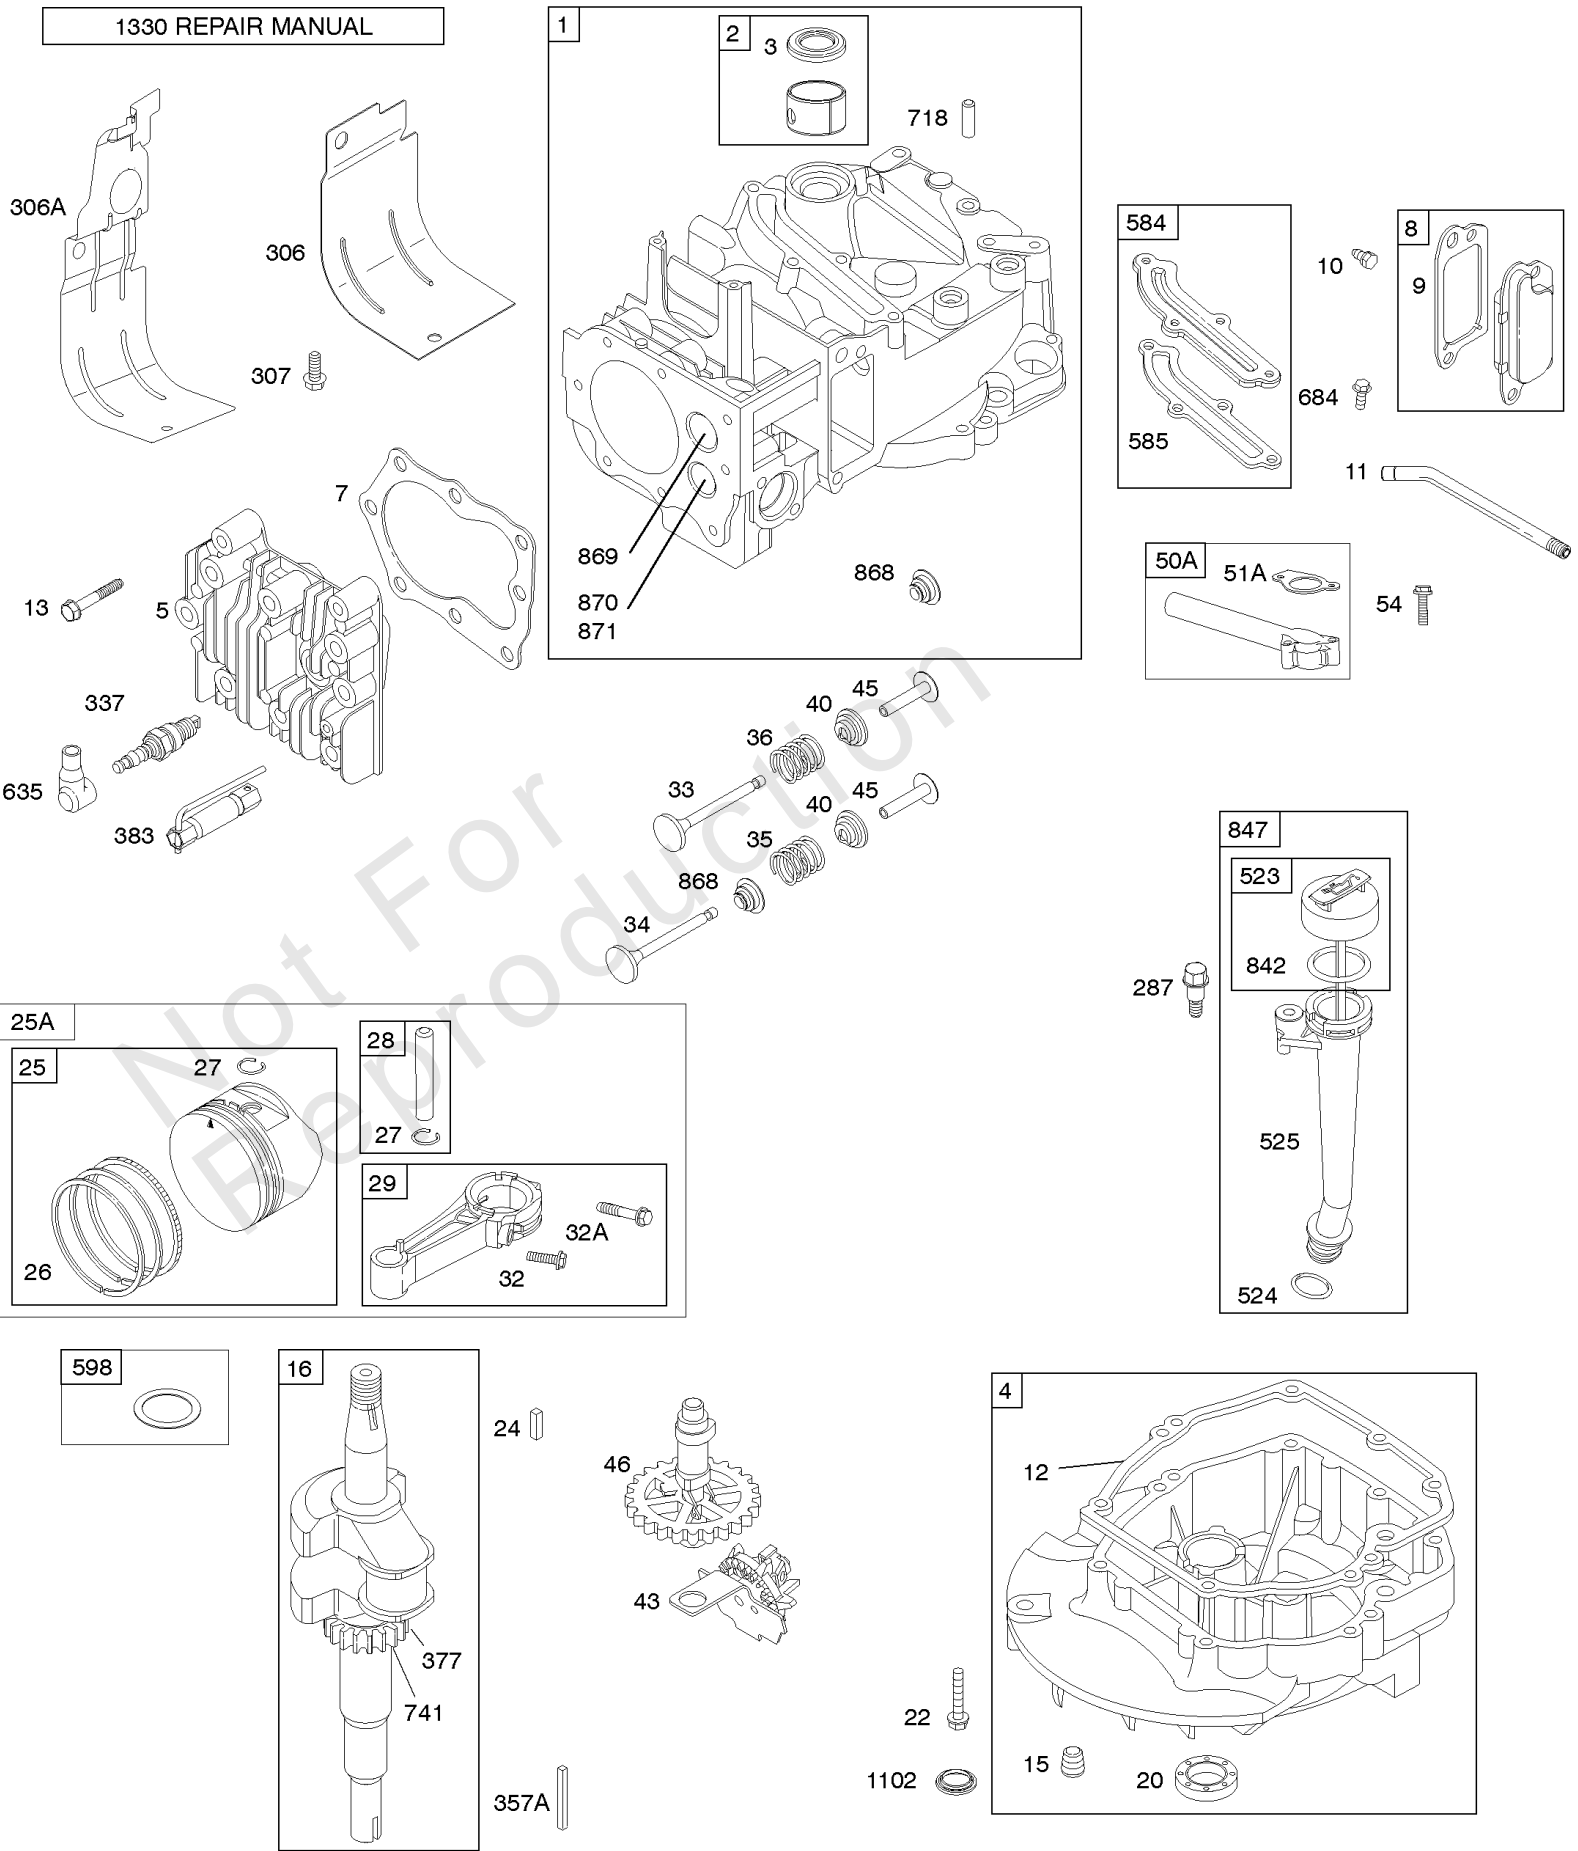

1319 WARNING LABEL

1330 REPAIR MANUAL

Camshaft, Crankshaft, Cylinder, Engine Sump, Lubrication, Piston Group, Valves

REF NO	PART NO	QTY	DESCRIPTION
337	697451		PLUG, Spark -(EMS) -Used Before Code Date 11070100
357A	691483		KEY, Drive Pulley
377	690979		KEY, Woodruff
383	89838S		WRENCH-SPARK PLUG
523	499621		DIPSTICK
524	692296		SEAL-DIPSTICK TUBE -(Dipstick Tube)
525	495265		TUBE, Dipstick
584	697734		COVER-BREA PASSAGE
585	691879		GASKET-BREA PASSAGE
598	592587		SHIM, End Play -(Crankshaft or Camshaft Bearing) (0.012)
635	66538S		BOOT, Spark PLug
684	690345		SCREW -(Breather Passage Cover)
718	690959		PIN, Locating
741	797521		GEAR, Timing -(Metal) -Used After Code Date 08021700
741	691830		GEAR-TIMING -(Uses Woodruff Key)
741	790345		GEAR, Timing -(Use Without Woodruff Key) -Used Before Code Date 07100100
741	794388		GEAR, Timing -(Use Without Woodruff Key) -Used After Code Date 07093000 -Used Before Code Date 08021800
842	691031		SEAL, O-Ring -(Dipstick Tube)
847	692047		DIPSTICK/TUBE ASSY
868	590410		SEAL, Valve -Used After Code Date 11063000
868	697338		SEAL, Valve -Used Before Code Date 11070100
869	691155		SEAT, Valve -(Intake)
870	690380		SEAT, Valve -(Exhaust)
871	262001		BUSHING-VALVE GUIDE -(Exhaust) -Used Before Code Date 11070100
871	590409		BUSHING, Valve Guide -Used After Code Date 11063000
871	63709		BUSHING, Valve Guide -(Intake) -Used Before Code Date 11070100
1102	691255		PILOT, Guide
1319	794467		LABEL, Warning
1330	270962		REP MAN-1 CYL L-HD