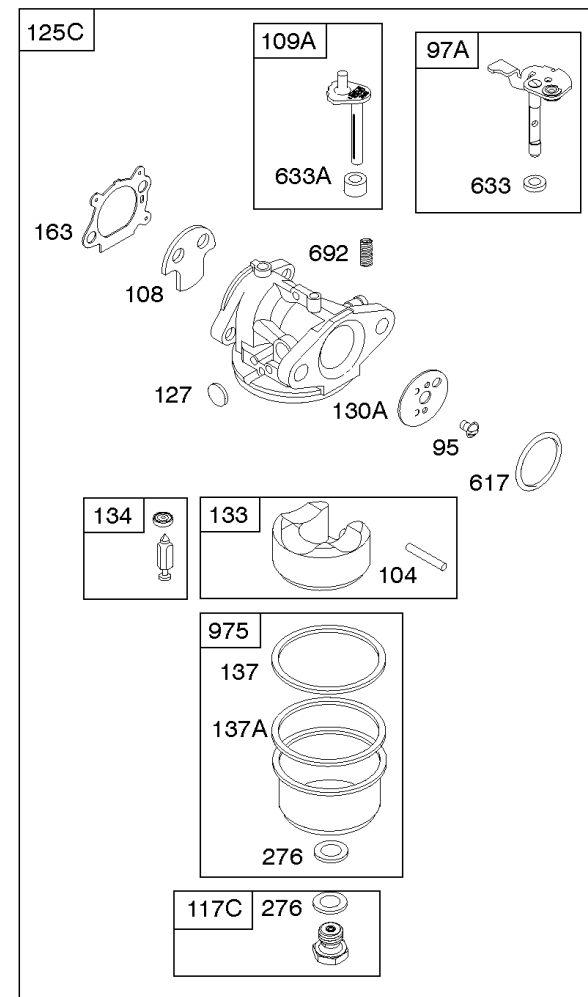

Carburator

REF NO	PART NO	QTY	DESCRIPTION
95	691636		SCREW -(Throttle Valve)
97	696565		SHAFT, Throttle -(Plastic)
97A	493267		SHAFT-THROTTLE -(Metal)
104	797622		PIN-FLOAT HINGE
108	691182		VALVE-CHOKE
109A	498593		SHAFT, Choke
117	798661		JET, Main -(Standard)
118	798660		JET, Main -(High Altitude)
125A	799868		CARBURETOR -(Primer)
127	694468		PLUG, Welch -(Bowl Vent)
130	696564		VALVE, Throttle
130A	691203		VALVE, Throttle
133	398187		FLOAT-CARBURETOR
134	398188		KIT-NEEDLE/SEAT
137	796610		GASKET, Float Bowl
137A	693981		GASKET-FLOAT BOWL -(1/16)
163	795629		GASKET-AIR CLEANER -(Air Cleaner)
276	271716		WASHER-SEALING -(Main Jet)
617	270344S		SEAL, O-Ring -(Intake Manifold)
633	691321		SEAL-CHOKE/THR SHAFT -(Throttle Shaft)
633A	693867		SEAL, Choke/Throttle Shaft
692	590931		SPRING, Detent
975	796611		BOWL, Float