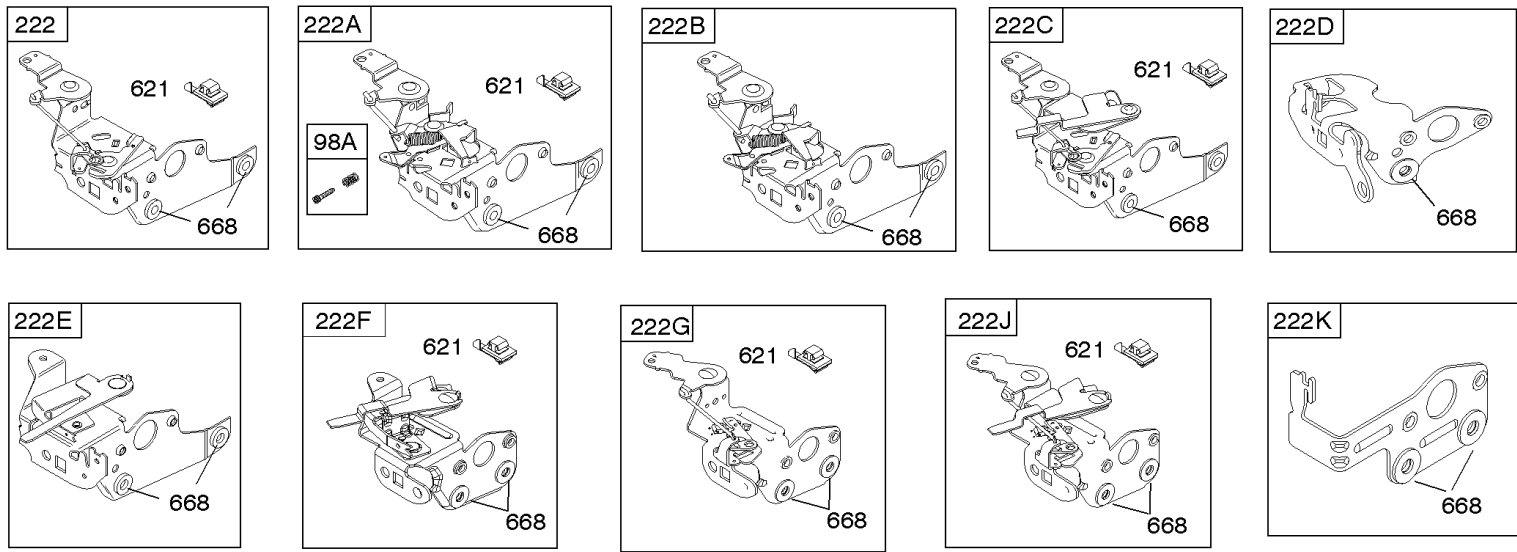

Controls, Electrical, Flywheel Brake

REF NO	PART NO	QTY	DESCRIPTION
98A	493280		KIT-IDLE SPEED -(Idle Speed)
188	693399		SCREW -(Control Bracket)
202	691829		LINK, Mechanical Governor
209B	691292		SPRING, Governor
222	790143		BRACKET-CONTROL -(Remote/Manual Friction)(Primer) -Used Before Code Date 14020300
222G	593542		BRACKET, Control -Used After Code Date 14020200
227	690783		LEVER-GOV CONTROL
236	691826		LINK, Lockout
259	691223		BRACKET, Casing Clamp
265	690798		CLAMP, Casing
265A	691024		CLAMP, Casing
267	691044		SCREW -(Casing Clamp)
268	691025		CASING, Control Wire -(Cut To Required Length)
269	691026		WIRE, Control -(Cut To Required Length)
270	691027		NUT -(Control Wire Casing)
271	691028		LEVER, Control
347	691396		SWITCH, Rocker
356	692390		WIRE, Stop
356B	693010		WIRE, Stop
356D	496381		WIRE, Stop
404	690272		WASHER -(Governor Crank)
497	690664		SCREW -(Stopswitch Bracket)
500	691086		WASHER -(Key Switch)
505	691251		NUT -(Governor Control Lever)
562	691119		BOLT -(Governor Control Lever)
578	398153		WIRE ASSEMBLY
578A	695283		WIRE ASSEMBLY
615	690340		RETAINER, Governor Shaft
616	698801		CRANK-GOVERNOR
621	692310		SWITCH, Stop
627	792565		BRACKET-STOPSWITCH
664	691087		NUT -(Key Switch)
668	493823		SPACER -(Includes 2)
745	691648		SCREW -(Brake)
789B	792685		HARNESS, Wiring
789C	796385		HARNESS, Wiring
789D	796574		HARNESS, Wiring
843	691884		SLEEVE, Lever -(Speed Control)