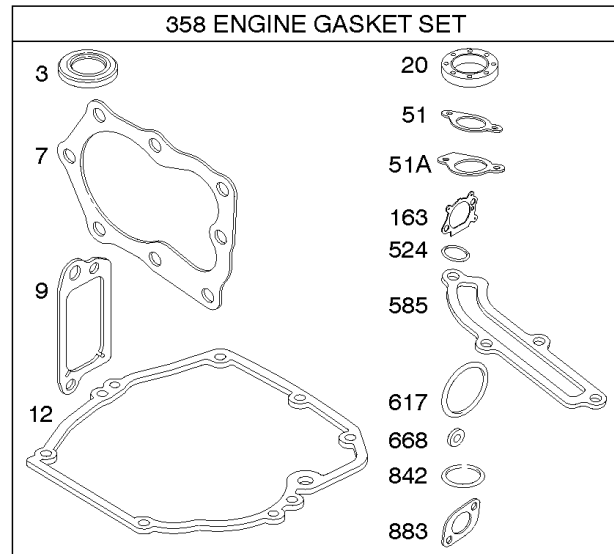

697

Engine, Valve, & Carburetor KIts, Rewind Starter

REF NO	PART NO	QTY	DESCRIPTION
3	299819S		SEAL, Oil -(Magneto Side)
7	799875		GASKET, Cylinder Head -Used After Code Date 11063000
7	692249		GASKET, Cylinder Head -Used Before Code Date 11070100
9	699833		GASKET-BREATHER
12	692232		GASKET, Crankcase
20	399781S		SEAL, Oil -(PTO Side)
51	272199S		GASKET, Intake
51A	794306		GASKET, Intake
104	797622		PIN-FLOAT HINGE
121	498260		KIT, Carburetor Overhaul
127	694468		PLUG, Welch -(Bowl Vent)
134	398188		KIT-NEEDLE/SEAT
137	796610		GASKET, Float Bowl
137A	693981		GASKET-FLOAT BOWL -(1/16)
163	795629		GASKET-AIR CLEANER -(Air Cleaner)
276	271716		WASHER-SEALING -(Main Jet)
309	799045		MOTOR-STARTER -Used After Code Date 10112700
309A	-----		Motor-Starter -(For Replacement Starter Motor, Order Reference 309) -Used After Code Date 07052800 -Used Before Code Date 10112800
309B	-----		Motor-Starter -(For Replacement Starter Motor, Order Reference 309) -Used Before Code Date 07052900
358	590508		GASKET SET, Engine
510	795093		DRIVE, Starter
513	795100		CLUTCH-DRIVE
524	692296		SEAL-DIPSTICK TUBE -(Dipstick Tube)
585	691879		GASKET-BREA PASSAGE
617	270344S		SEAL, O-Ring -(Intake Manifold)
633	691321		SEAL-CHOKE/THR SHAFT -(Throttle Shaft)
633A	693867		SEAL, Choke/Throttle Shaft
651	691660		SCREW -(Starter Gear Cover)
668	493823		SPACER -(Includes 2)
697	691127		SCREW -(Starter Motor) (Drive Cap)
742	93941		RETAINER, E Ring
783	795099		GEAR-PINION
783A	795096		GEAR-PINION
784	795095		COVER, Starter Gear
785	692352		GASKET-STARTER COVER
842	691031		SEAL, O-Ring -(Dipstick Tube)