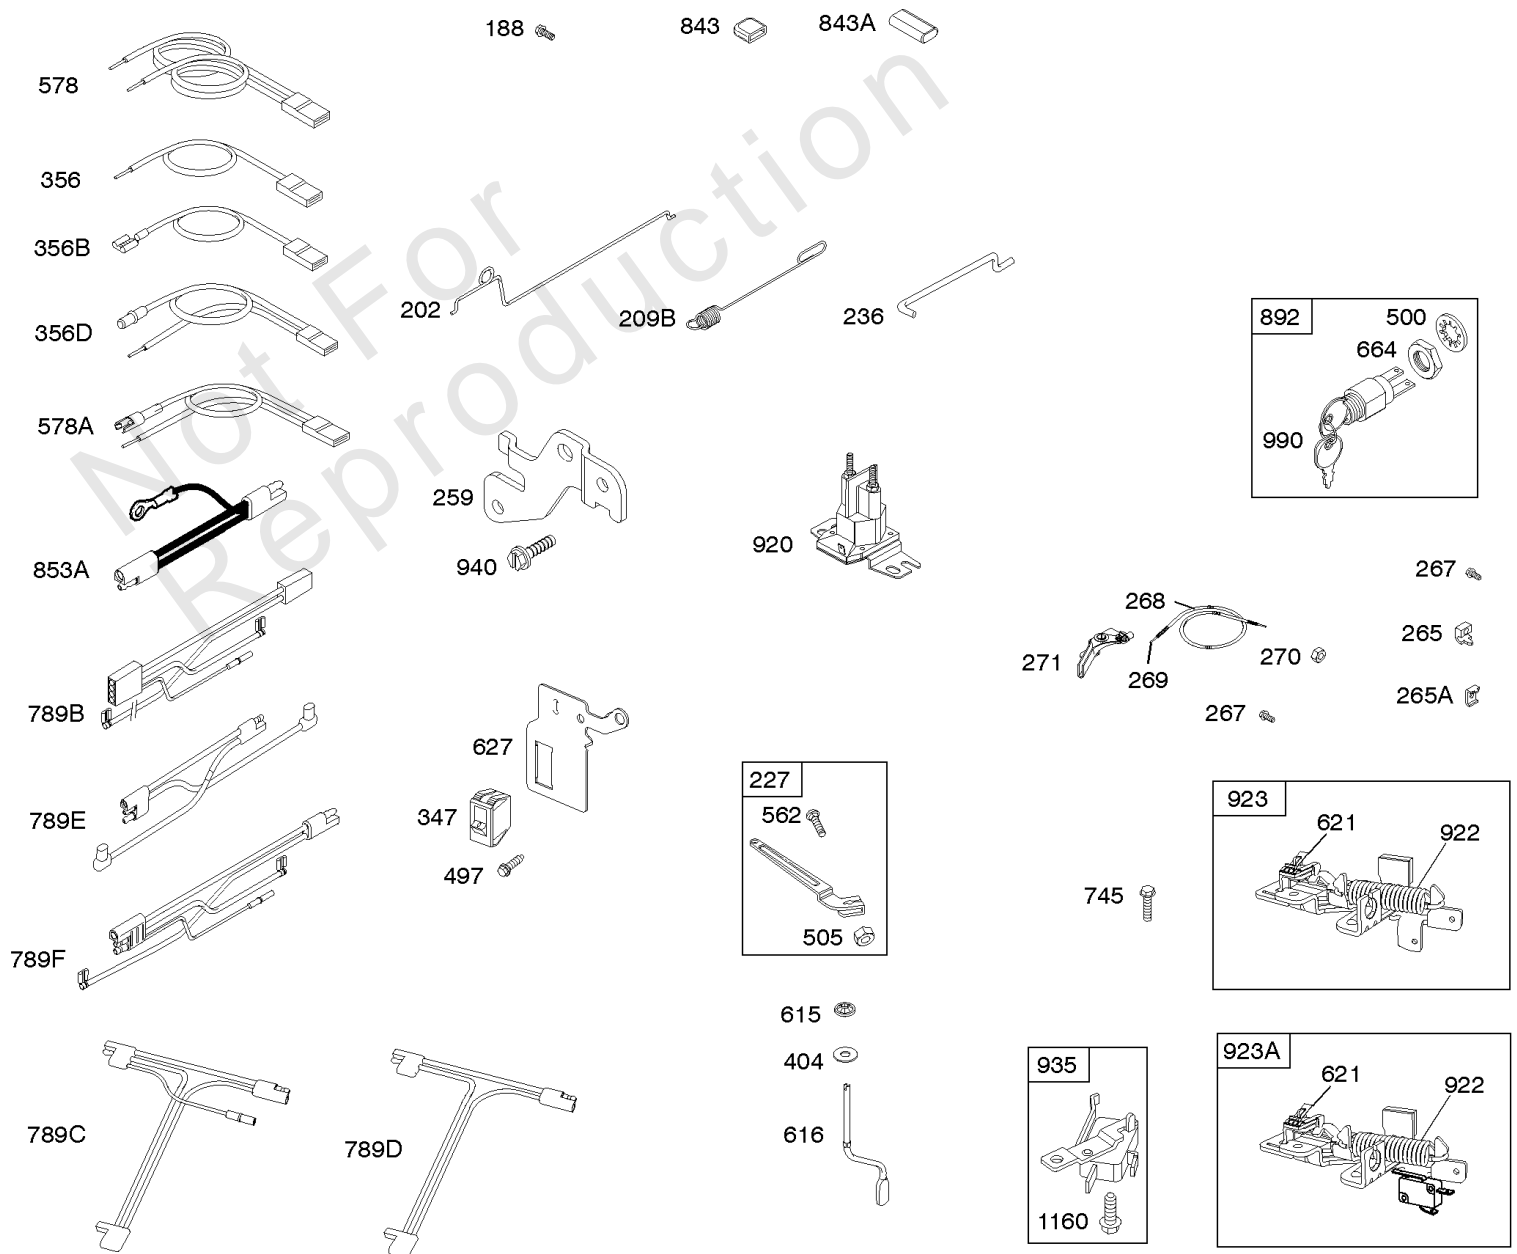

Controls, Electrical, Flywheel Brake

REF NO	PART NO	QTY	DESCRIPTION
98A	493280		KIT-IDLE SPEED -(Idle Speed)
188	693399		SCREW -(Control Bracket)
202	691829		LINK, Mechanical Governor
209B	691292		SPRING, Governor
222	790143		BRACKET-CONTROL -(Remote/Manual Friction)(Primer) -Used Before Code Date 14020300
222G	593542		BRACKET, Control -Used After Code Date 14020200
227	690783		LEVER-GOV CONTROL
236	691826		LINK, Lockout
259	691223		BRACKET, Casing Clamp
265	690798		CLAMP, Casing
265A	691024		CLAMP, Casing
267	691044		SCREW -(Casing Clamp)
268	691025		CASING, Control Wire -(Cut To Required Length)
269	691026		WIRE, Control -(Cut To Required Length)
270	691027		NUT -(Control Wire Casing)
271	691028		LEVER, Control
347	691396		SWITCH, Rocker
356	692390		WIRE, Stop
356B	693010		WIRE, Stop
356D	496381		WIRE, Stop
404	690272		WASHER -(Governor Crank)
497	690664		SCREW -(Stopswitch Bracket)
500	691086		WASHER -(Key Switch)
505	691251		NUT -(Governor Control Lever)
562	691119		BOLT -(Governor Control Lever)
578	398153		WIRE ASSEMBLY
578A	695283		WIRE ASSEMBLY
615	690340		RETAINER, Governor Shaft
616	698801		CRANK-GOVERNOR
621	692310		SWITCH, Stop
627	792565		BRACKET-STOPSWITCH
664	691087		NUT -(Key Switch)
668	493823		SPACER -(Includes 2)
745	691648		SCREW -(Brake)
789B	792685		HARNESS, Wiring
789C	796385		HARNESS, Wiring
789D	796574		HARNESS, Wiring
843	691884		SLEEVE, Lever -(Speed Control)