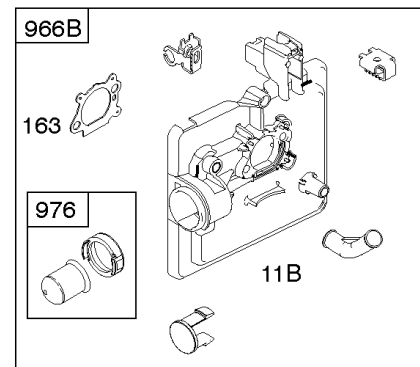

Model Components	Page
Air Cleaner, Exhaust System, Governor Spring.....	4
Alternator, Blower Housing, Electric Starter, Flywheel, Ignition.....	6
Blower Housing/Shrouds.....	10
Camshaft, Crankshaft, Cylinder, Engine Sump, Lubrication, Piston Group, Valves.....	12
Carburetor.....	18
Carburetor, Fuel Supply.....	20
Controls, Electrical, Flywheel Brake.....	24
Engine, Valve, & Carburetor Kits, Rewind Starter.....	28
Replacement Engine - US & Canada.....	32

Not For
Reproduction