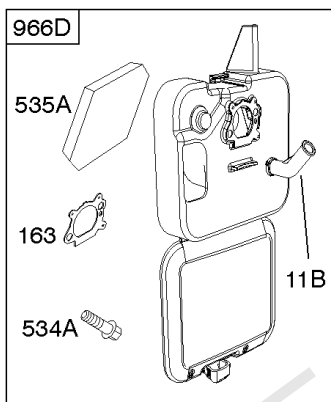

Model Components	Page
Air Cleaner, Exhaust System, Governor Spring.....	4
Alternator, Blower Housing, Electric Starter, Flywheel, Ignition.....	6
Blower Housing/Shrouds.....	10
Camshaft, Crankshaft, Cylinder, Engine Sump, Lubrication, Piston Group, Valves.....	12
Carburetor.....	18
Carburetor, Fuel Supply.....	20
Controls, Electrical, Flywheel Brake.....	24
Engine, Valve, & Carburetor Kits, Rewind Starter.....	28
Replacement Engine - US & Canada.....	32

Not For
Reproduction