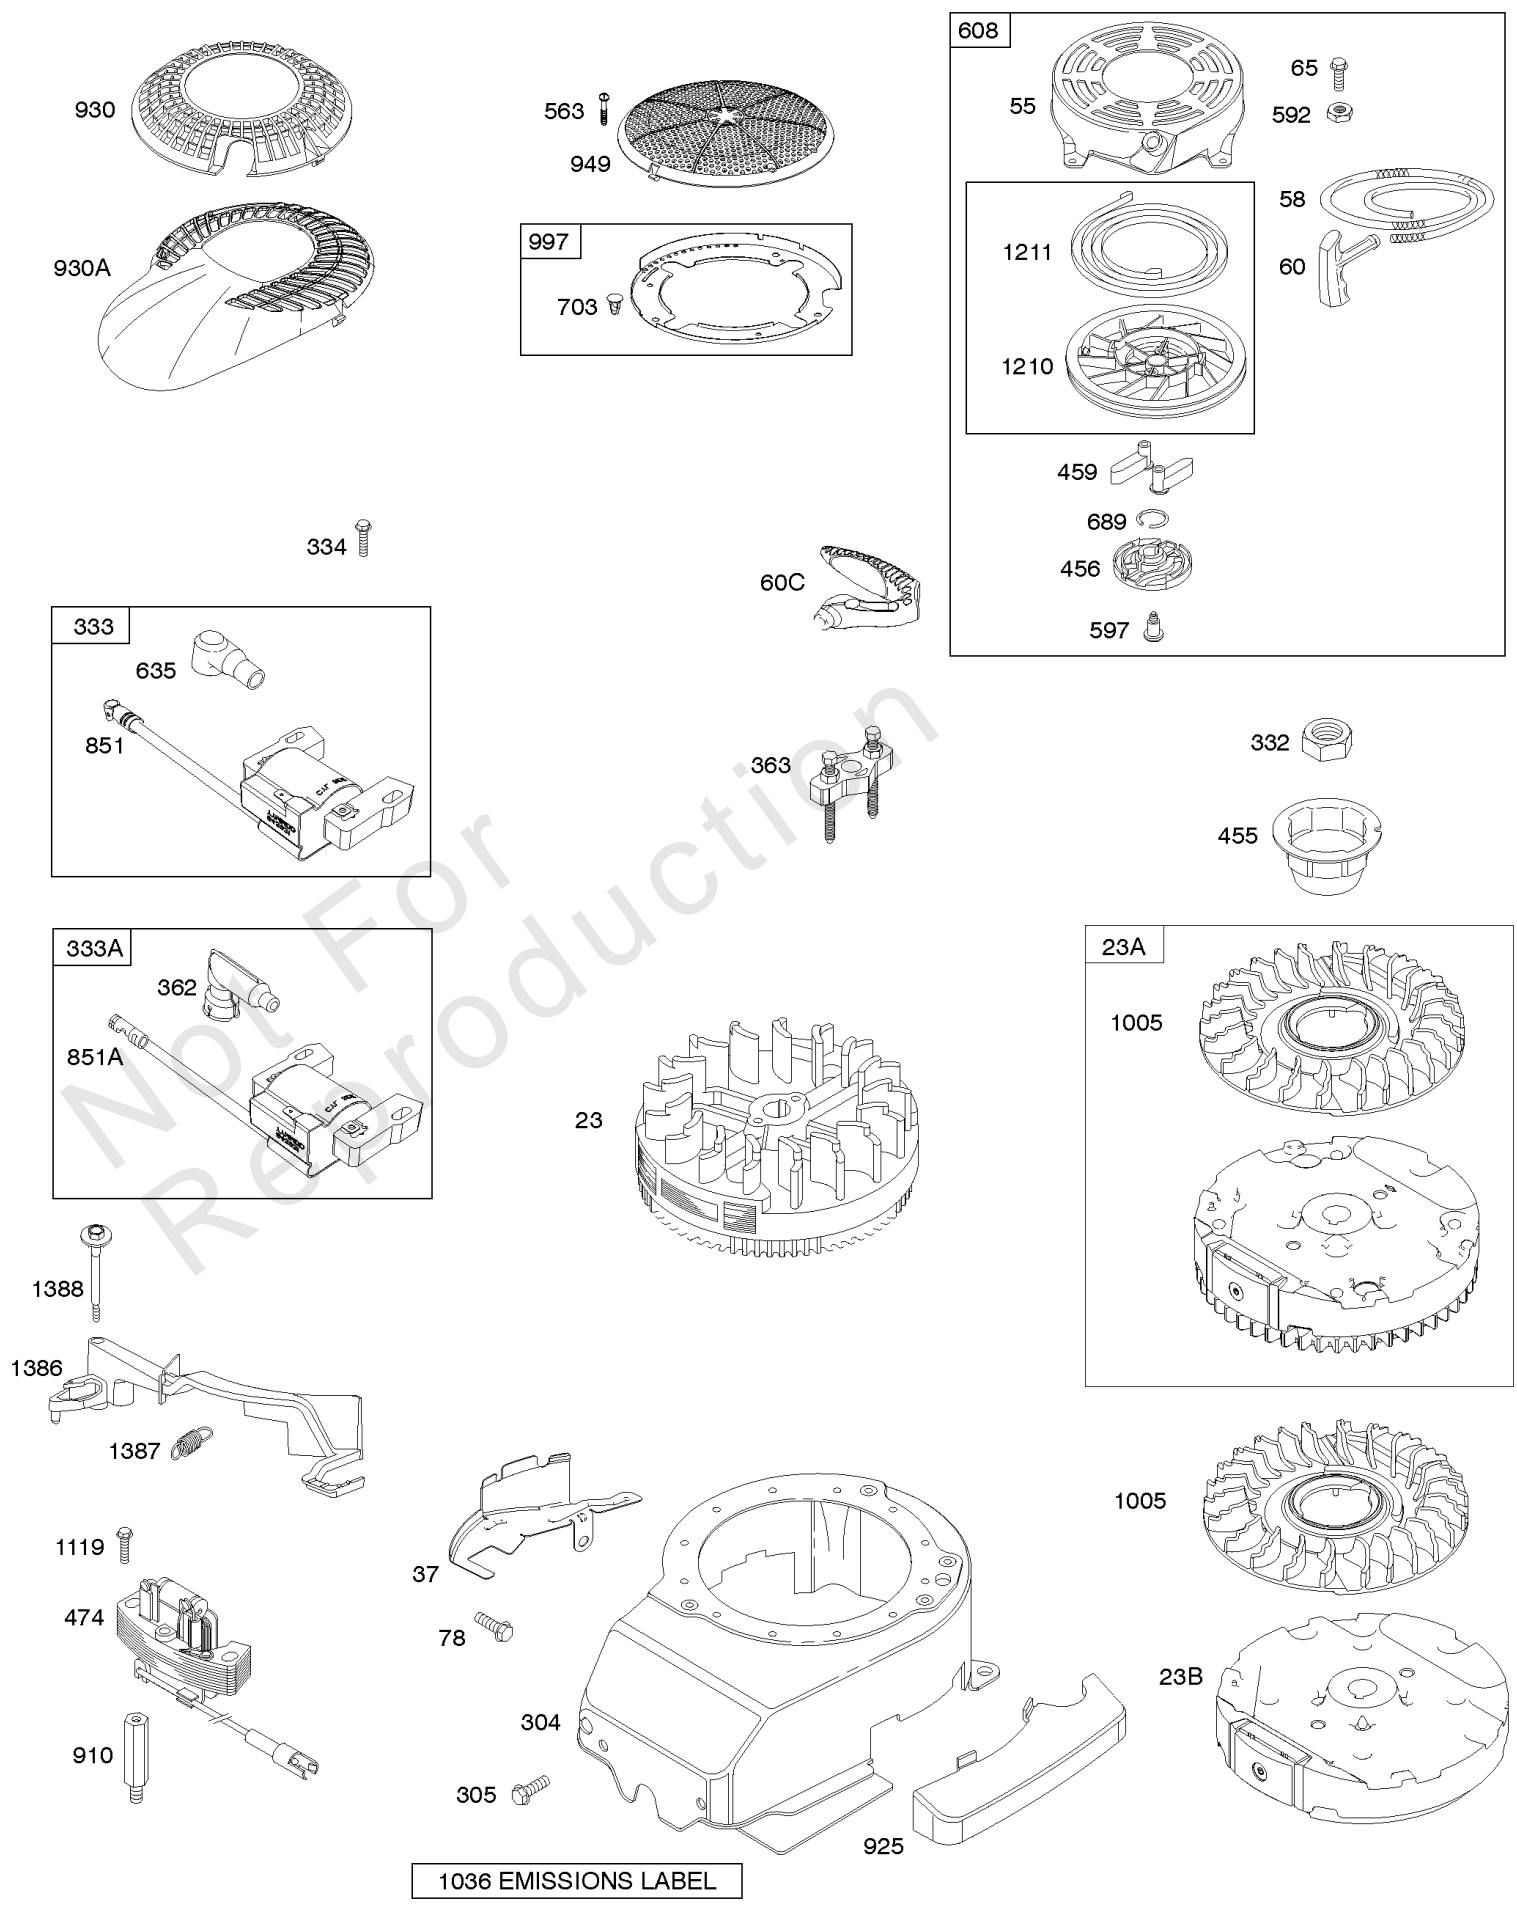

Parts Manual

Mfg. No: 124T02-6114-H1

Model Components	Page
Air Cleaner, Exhaust System, Governor Spring.....	4
Alternator, Blower Housing, Electric Starter, Flywheel, Ignition.....	6
Blower Housing/Shrouds.....	10
Camshaft, Crankshaft, Cylinder, Engine Sump, Lubrication, Piston Group, Valves.....	12
Carburetor.....	18
Carburetor, Fuel Supply.....	20
Controls, Electrical, Flywheel Brake.....	24
Engine, Valve, & Carburetor Kits, Rewind Starter.....	28
Replacement Engine - US & Canada.....	32

Not For
Reproduction

Air Cleaner, Exhaust System, Governor Spring

REF NO	PART NO	QTY	DESCRIPTION
11B	691923		TUBE, Breather
81	691740		LOCK, Muffler Screw
163	795629		GASKET-AIR CLEANER -(Air Cleaner)
291	593208		THERMOSTAT
300	593819		MUFFLER -Used After Code Date 13122200
346	690661		SCREW -(Spark Arrestor)
425A	690670		SCREW -(Air Cleaner Cover)
443A	692523		SCREW -(Air Cleaner Primer Base)
445A	491588S		FILTER, A/C Cartridge
467	790842		KNOB, Air Cleaner Cover
534A	798294		SCREW -(Air Cleaner)
535	493537S		FILTER, Air Cleaner Foam
536A	798293		CLEANER, Air
613	691340		SCREW -(Muffler) (1/4-20 x 2.75 Inches Total Length, 2.25 Inch Shoulder Length)
613	790833		SCREW -(Muffler) (1/4-20 x 2.75 Inches Total Length, 2.08 Inch Shoulder Length)
676	396548		DEFLECTOR, Muffler
676A	393756		DEFLECTOR, Muffler -(Side Outlet)
676B	397931		DEFLECTOR, Muffler
676E	393760		DEFLECTOR, Muffler
676C	493871		DEFLECTOR, Muffler
677	690661		SCREW -(Muffler Deflector) (Thread Forming)
677A	593440		SCREW -(Muffler Deflector) (Self-Drilling & Tapping)
832	593875		GUARD, Muffler
832B	497683		GUARD, Muffler
832E	793568		MUFFLER
836	690664		SCREW -(Muffler Guard)
836B	691147		SCREW -(Muffler Guard)
836C	790745		SCREW -(Muffler Guard)
883	691881		GASKET, Exhaust
883A	793497		GASKET, Exhaust
966A	593942		BASE, Air Cleaner -(Primer) -Used After Code Date 14020200
968B	692298		COVER, Air Cleaner
976	694395		PRIMER, Carburetor
994	398067		ARRESTOR-SPARK
994B	792245		ARRESTOR, Spark