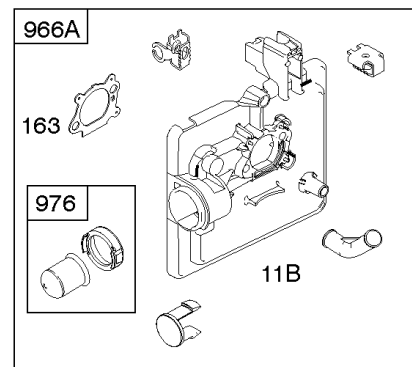

Model Components	Page
Air Cleaner, Exhaust System, Governor Spring.....	4
Alternator, Blower Housing, Electric Starter, Flywheel, Ignition.....	6
Blower Housing/Shrouds.....	10
Camshaft, Crankshaft, Cylinder, Engine Sump, Lubrication, Piston Group, Valves.....	12
Carburetor.....	18
Carburetor, Fuel Supply.....	20
Controls, Electrical, Flywheel Brake.....	24
Engine, Valve, & Carburetor Kits, Rewind Starter.....	28
Replacement Engine - US & Canada.....	32

Not For
Reproduction