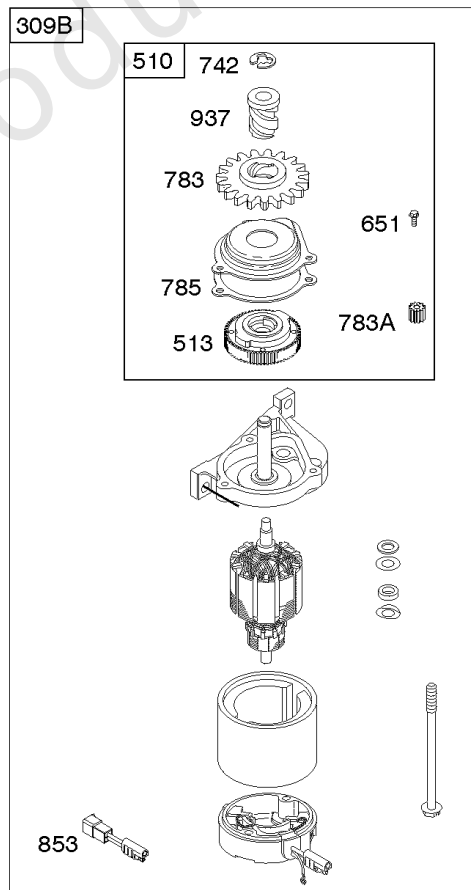

697

Engine, Valve, & Carburetor KIts, Rewind Starter

REF NO	PART NO	QTY	DESCRIPTION
3	299819S		SEAL, Oil -(Magneto Side)
7	799875		GASKET, Cylinder Head -Used After Code Date 11063000
7	692249		GASKET, Cylinder Head -Used Before Code Date 11070100
9	699833		GASKET-BREATHER
12	692232		GASKET, Crankcase
20	399781S		SEAL, Oil -(PTO Side)
51	272199S		GASKET, Intake
51A	794306		GASKET, Intake
104	797622		PIN-FLOAT HINGE
121	498260		KIT, Carburetor Overhaul
127	694468		PLUG, Welch -(Bowl Vent)
134	398188		KIT-NEEDLE/SEAT
137	796610		GASKET, Float Bowl
137A	693981		GASKET-FLOAT BOWL -(1/16)
163	795629		GASKET-AIR CLEANER -(Air Cleaner)
276	271716		WASHER-SEALING -(Main Jet)
309	799045		MOTOR-STARTER -Used After Code Date 10112700
309A	-----		Motor-Starter -(For Replacement Starter Motor, Order Reference 309) -Used After Code Date 07052800 -Used Before Code Date 10112800
309B	-----		Motor-Starter -(For Replacement Starter Motor, Order Reference 309) -Used Before Code Date 07052900
358	590508		GASKET SET, Engine
510	795093		DRIVE, Starter
513	795100		CLUTCH-DRIVE
524	692296		SEAL-DIPSTICK TUBE -(Dipstick Tube)
585	691879		GASKET-BREA PASSAGE
617	270344S		SEAL, O-Ring -(Intake Manifold)
633	691321		SEAL-CHOKE/THR SHAFT -(Throttle Shaft)
633A	693867		SEAL, Choke/Throttle Shaft
651	691660		SCREW -(Starter Gear Cover)
668	493823		SPACER -(Includes 2)
697	691127		SCREW -(Starter Motor) (Drive Cap)
742	93941		RETAINER, E Ring
783	795099		GEAR-PINION
783A	795096		GEAR-PINION
784	795095		COVER, Starter Gear
785	692352		GASKET-STARTER COVER
842	691031		SEAL, O-Ring -(Dipstick Tube)