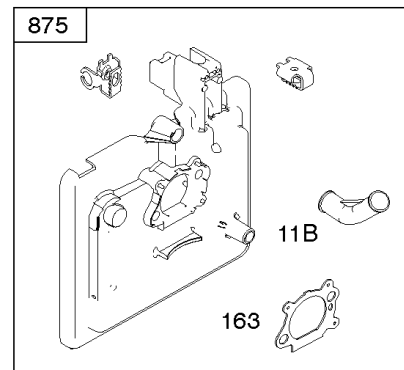

Model Components	Page
Air Cleaner, Exhaust System, Governor Spring.....	4
Alternator, Blower Housing, Electric Starter, Flywheel, Ignition.....	6
Blower Housing/Shrouds.....	10
Camshaft, Crankshaft, Cylinder, Engine Sump, Lubrication, Piston Group, Valves.....	12
Carburetor.....	18
Carburetor, Fuel Supply.....	20
Controls, Electrical, Flywheel Brake.....	24
Engine, Valve, & Carburetor Kits, Rewind Starter.....	28
Replacement Engine - US & Canada.....	32

Not For
Reproduction