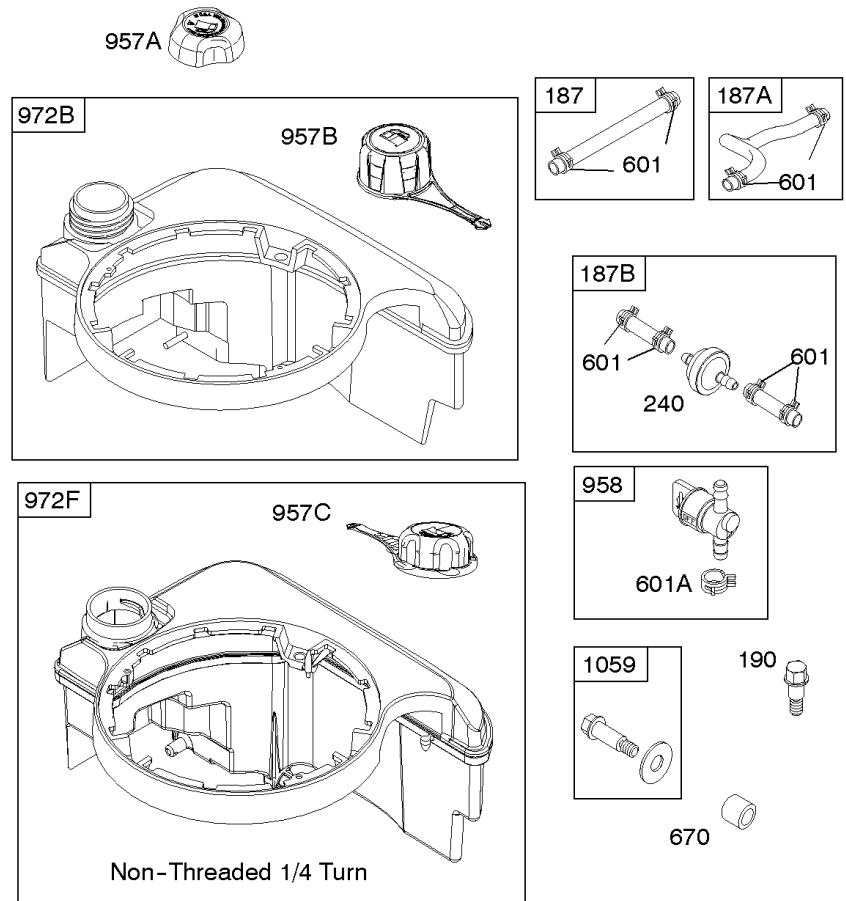

Carburator, Fuel Supply

REF NO	PART NO	QTY	DESCRIPTION
97	696565		SHAFT, Throttle -(Plastic)
98	398185		KIT-IDLE SPEED -(Idle Speed) (Lmt 26, 27, 28, 31)
104	797622		PIN-FLOAT HINGE
108A	795935		VALVE, Choke -Used After Code Date 08031200
108A	790844		VALVE, Choke -Used Before Code Date 08031300
109	494218		KIT, Choke Shaft
118	798660		JET, Main -(High Altitude)
125E	799871		CARBURETOR -(Autochoke System) -Used Before Code Date 07020700
125E	799866		CARBURETOR -(Autochoke System) -Used After Code Date 07020600
127	694468		PLUG, Welch -(Bowl Vent)
130	696564		VALVE, Throttle
133	398187		FLOAT-CARBURETOR
134	398188		KIT-NEEDLE/SEAT
137	796610		GASKET, Float Bowl
137A	693981		GASKET-FLOAT BOWL -(1/16)
141	796193		KIT, Choke Shaft
163	795629		GASKET-AIR CLEANER -(Air Cleaner)
187	791766		LINE, Fuel -(15" Long)(Cut To Required Length)
187A	791873		LINE-FUEL -(Formed)(Cut To Required Length)
187B	791891		LINE-FUEL -(Includes Filter)
190	690940		SCREW -(Fuel Tank)
217	690354		SPRING, Choke Return
231	691636		SCREW -(Choke Valve)
240	298090S		FILTER, Fuel
276	271716		WASHER-SEALING -(Main Jet)
601	791850		CLAMP, Hose
601A	691038		CLAMP, Hose
617	270344S		SEAL, O-Ring -(Intake Manifold)
633	691321		SEAL-CHOKE/THR SHAFT -(Throttle Shaft)
633A	693867		SEAL, Choke/Throttle Shaft
670	692294		SPACER, Fuel Tank
957A	692046		CAP, Fuel Tank
957B	796577		CAP-FUEL TANK
957C	799585		CAP, Fuel Tank
958	698183		VALVE, Fuel Shut Off
972B	699374		TANK, Fuel
972F	590490		TANK, Fuel