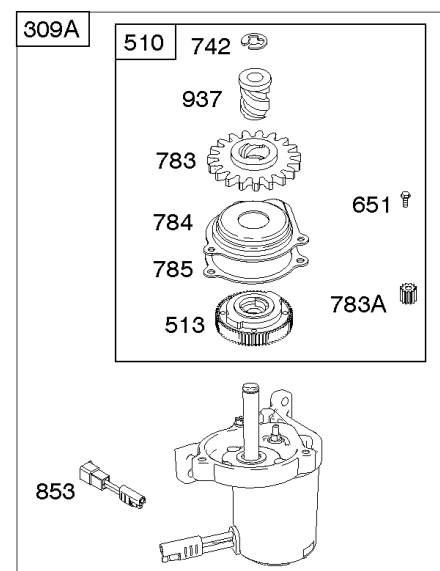

697

Engine, Valve, & Carburetor KIts, Rewind Starter

REF NO	PART NO	QTY	DESCRIPTION
3	299819S		SEAL, Oil -(Magneto Side)
7	799875		GASKET, Cylinder Head -Used After Code Date 11063000
7	692249		GASKET, Cylinder Head -Used Before Code Date 11070100
9	699833		GASKET-BREATHER
12	692232		GASKET, Crankcase
20	399781S		SEAL, Oil -(PTO Side)
51	272199S		GASKET, Intake
51A	794306		GASKET, Intake
104	797622		PIN-FLOAT HINGE
121	498260		KIT, Carburetor Overhaul
127	694468		PLUG, Welch -(Bowl Vent)
134	398188		KIT-NEEDLE/SEAT
137	796610		GASKET, Float Bowl
137A	693981		GASKET-FLOAT BOWL -(1/16)
163	795629		GASKET-AIR CLEANER -(Air Cleaner)
276	271716		WASHER-SEALING -(Main Jet)
309	799045		MOTOR-STARTER -Used After Code Date 10112700
309A	-----		Motor-Starter -(For Replacement Starter Motor, Order Reference 309) -Used After Code Date 07052800 -Used Before Code Date 10112800
309B	-----		Motor-Starter -(For Replacement Starter Motor, Order Reference 309) -Used Before Code Date 07052900
358	590508		GASKET SET, Engine
510	795093		DRIVE, Starter
513	795100		CLUTCH-DRIVE
524	692296		SEAL-DIPSTICK TUBE -(Dipstick Tube)
585	691879		GASKET-BREA PASSAGE
617	270344S		SEAL, O-Ring -(Intake Manifold)
633	691321		SEAL-CHOKE/THR SHAFT -(Throttle Shaft)
633A	693867		SEAL, Choke/Throttle Shaft
651	691660		SCREW -(Starter Gear Cover)
668	493823		SPACER -(Includes 2)
697	691127		SCREW -(Starter Motor) (Drive Cap)
742	93941		RETAINER, E Ring
783	795099		GEAR-PINION
783A	795096		GEAR-PINION
784	795095		COVER, Starter Gear
785	692352		GASKET-STARTER COVER
842	691031		SEAL, O-Ring -(Dipstick Tube)