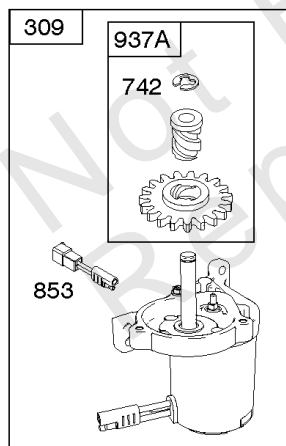

Engine, Valve, & Carburetor KIts, Rewind Starter

REF NO	PART NO	QTY	DESCRIPTION
853	695268		ADAPTER, Wire
883	691881		GASKET, Exhaust
920	691656		SOLENOID, Starter
937	795098		SPLINE-STARTER
937A	799420		SPLINE, Starter
1095	590507		GASKET SET, Valve

Not For Reproduction