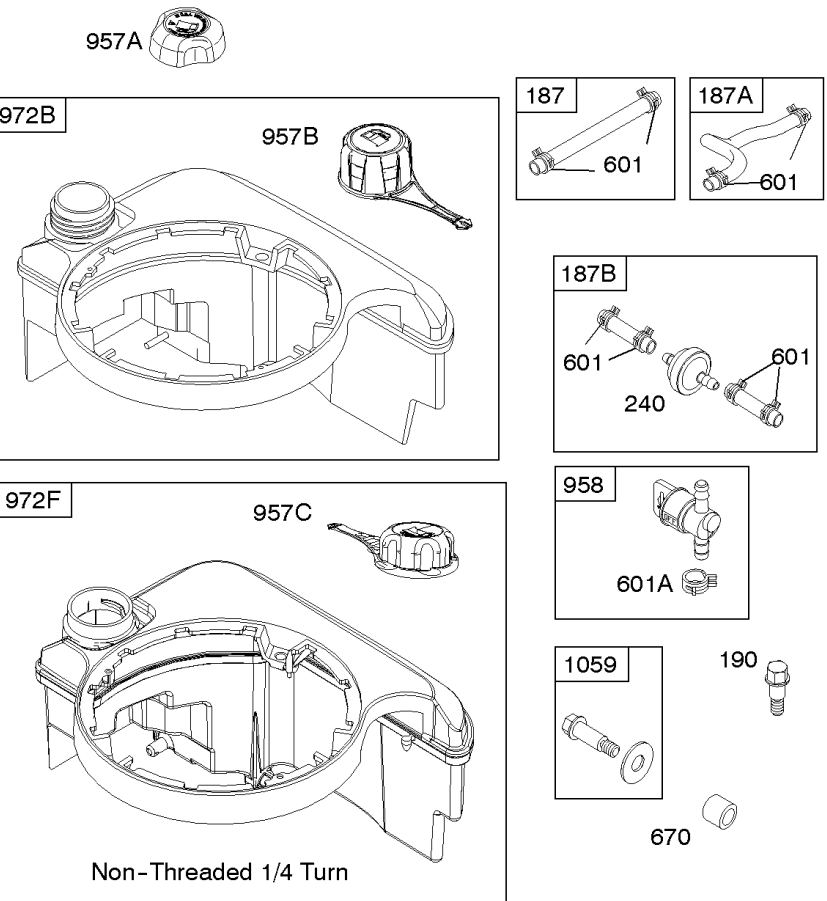

Carburator

REF NO	PART NO	QTY	DESCRIPTION
95	691636		SCREW -(Throttle Valve)
97	696565		SHAFT, Throttle -(Plastic)
97A	493267		SHAFT-THROTTLE -(Metal)
104	797622		PIN-FLOAT HINGE
108	691182		VALVE-CHOKE
109A	498593		SHAFT, Choke
117	798661		JET, Main -(Standard)
118	798660		JET, Main -(High Altitude)
125A	799868		CARBURETOR -(Primer)
127	694468		PLUG, Welch -(Bowl Vent)
130	696564		VALVE, Throttle
130A	691203		VALVE, Throttle
133	398187		FLOAT-CARBURETOR
134	398188		KIT-NEEDLE/SEAT
137	796610		GASKET, Float Bowl
137A	693981		GASKET-FLOAT BOWL -(1/16)
163	795629		GASKET-AIR CLEANER -(Air Cleaner)
276	271716		WASHER-SEALING -(Main Jet)
617	270344S		SEAL, O-Ring -(Intake Manifold)
633	691321		SEAL-CHOKE/THR SHAFT -(Throttle Shaft)
633A	693867		SEAL, Choke/Throttle Shaft
692	590931		SPRING, Detent
975	796611		BOWL, Float