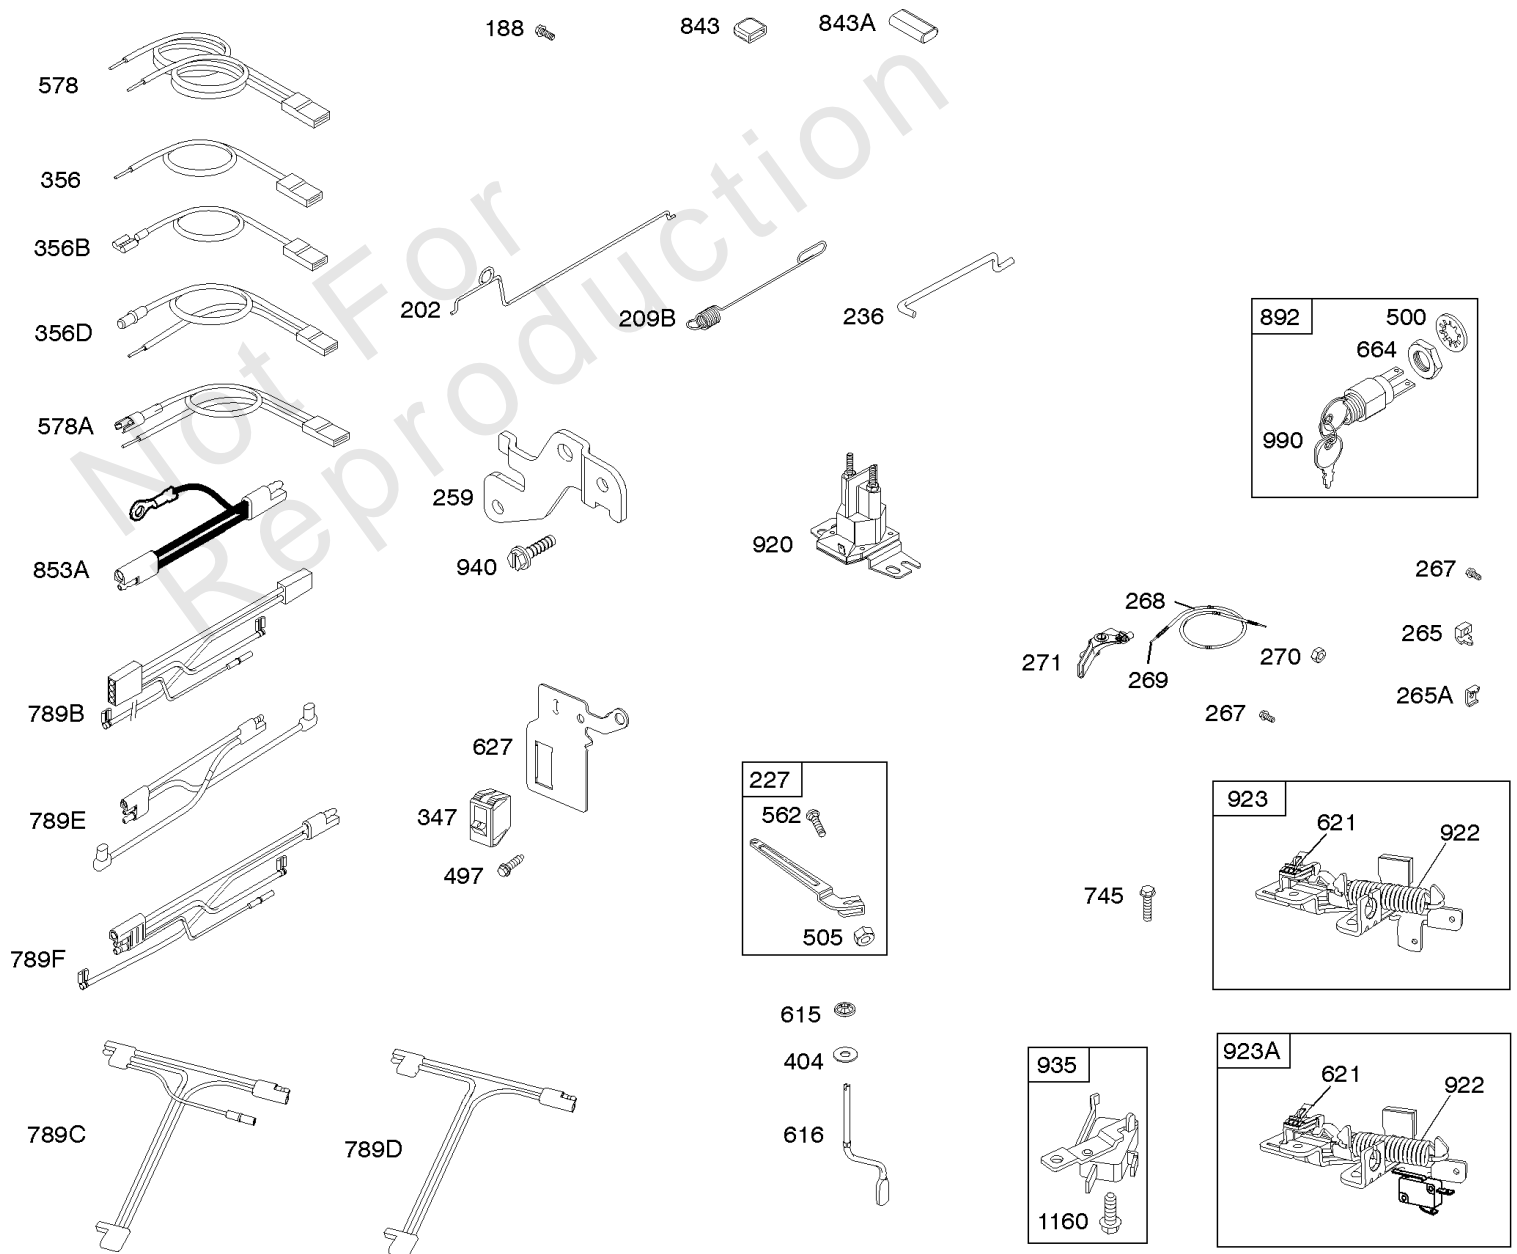

Carburator, Fuel Supply

REF NO	PART NO	QTY	DESCRIPTION
975	796611		BOWL, Float
1059	692311		KIT, Screw/Washer

Not For Reproduction

Controls, Electrical, Flywheel Brake

REF NO	PART NO	QTY	DESCRIPTION
98A	493280		KIT-IDLE SPEED -(Idle Speed)
188	693399		SCREW -(Control Bracket)
202	691829		LINK, Mechanical Governor
209B	691292		SPRING, Governor
222	790143		BRACKET-CONTROL -(Remote/Manual Friction)(Primer) -Used Before Code Date 14020300
222G	593542		BRACKET, Control -Used After Code Date 14020200
227	690783		LEVER-GOV CONTROL
236	691826		LINK, Lockout
259	691223		BRACKET, Casing Clamp
265	690798		CLAMP, Casing
265A	691024		CLAMP, Casing
267	691044		SCREW -(Casing Clamp)
268	691025		CASING, Control Wire -(Cut To Required Length)
269	691026		WIRE, Control -(Cut To Required Length)
270	691027		NUT -(Control Wire Casing)
271	691028		LEVER, Control
347	691396		SWITCH, Rocker
356	692390		WIRE, Stop
356B	693010		WIRE, Stop
356D	496381		WIRE, Stop
404	690272		WASHER -(Governor Crank)
497	690664		SCREW -(Stopswitch Bracket)
500	691086		WASHER -(Key Switch)
505	691251		NUT -(Governor Control Lever)
562	691119		BOLT -(Governor Control Lever)
578	398153		WIRE ASSEMBLY
578A	695283		WIRE ASSEMBLY
615	690340		RETAINER, Governor Shaft
616	698801		CRANK-GOVERNOR
621	692310		SWITCH, Stop
627	792565		BRACKET-STOPSWITCH
664	691087		NUT -(Key Switch)
668	493823		SPACER -(Includes 2)
745	691648		SCREW -(Brake)
789B	792685		HARNESS, Wiring
789C	796385		HARNESS, Wiring
789D	796574		HARNESS, Wiring
843	691884		SLEEVE, Lever -(Speed Control)