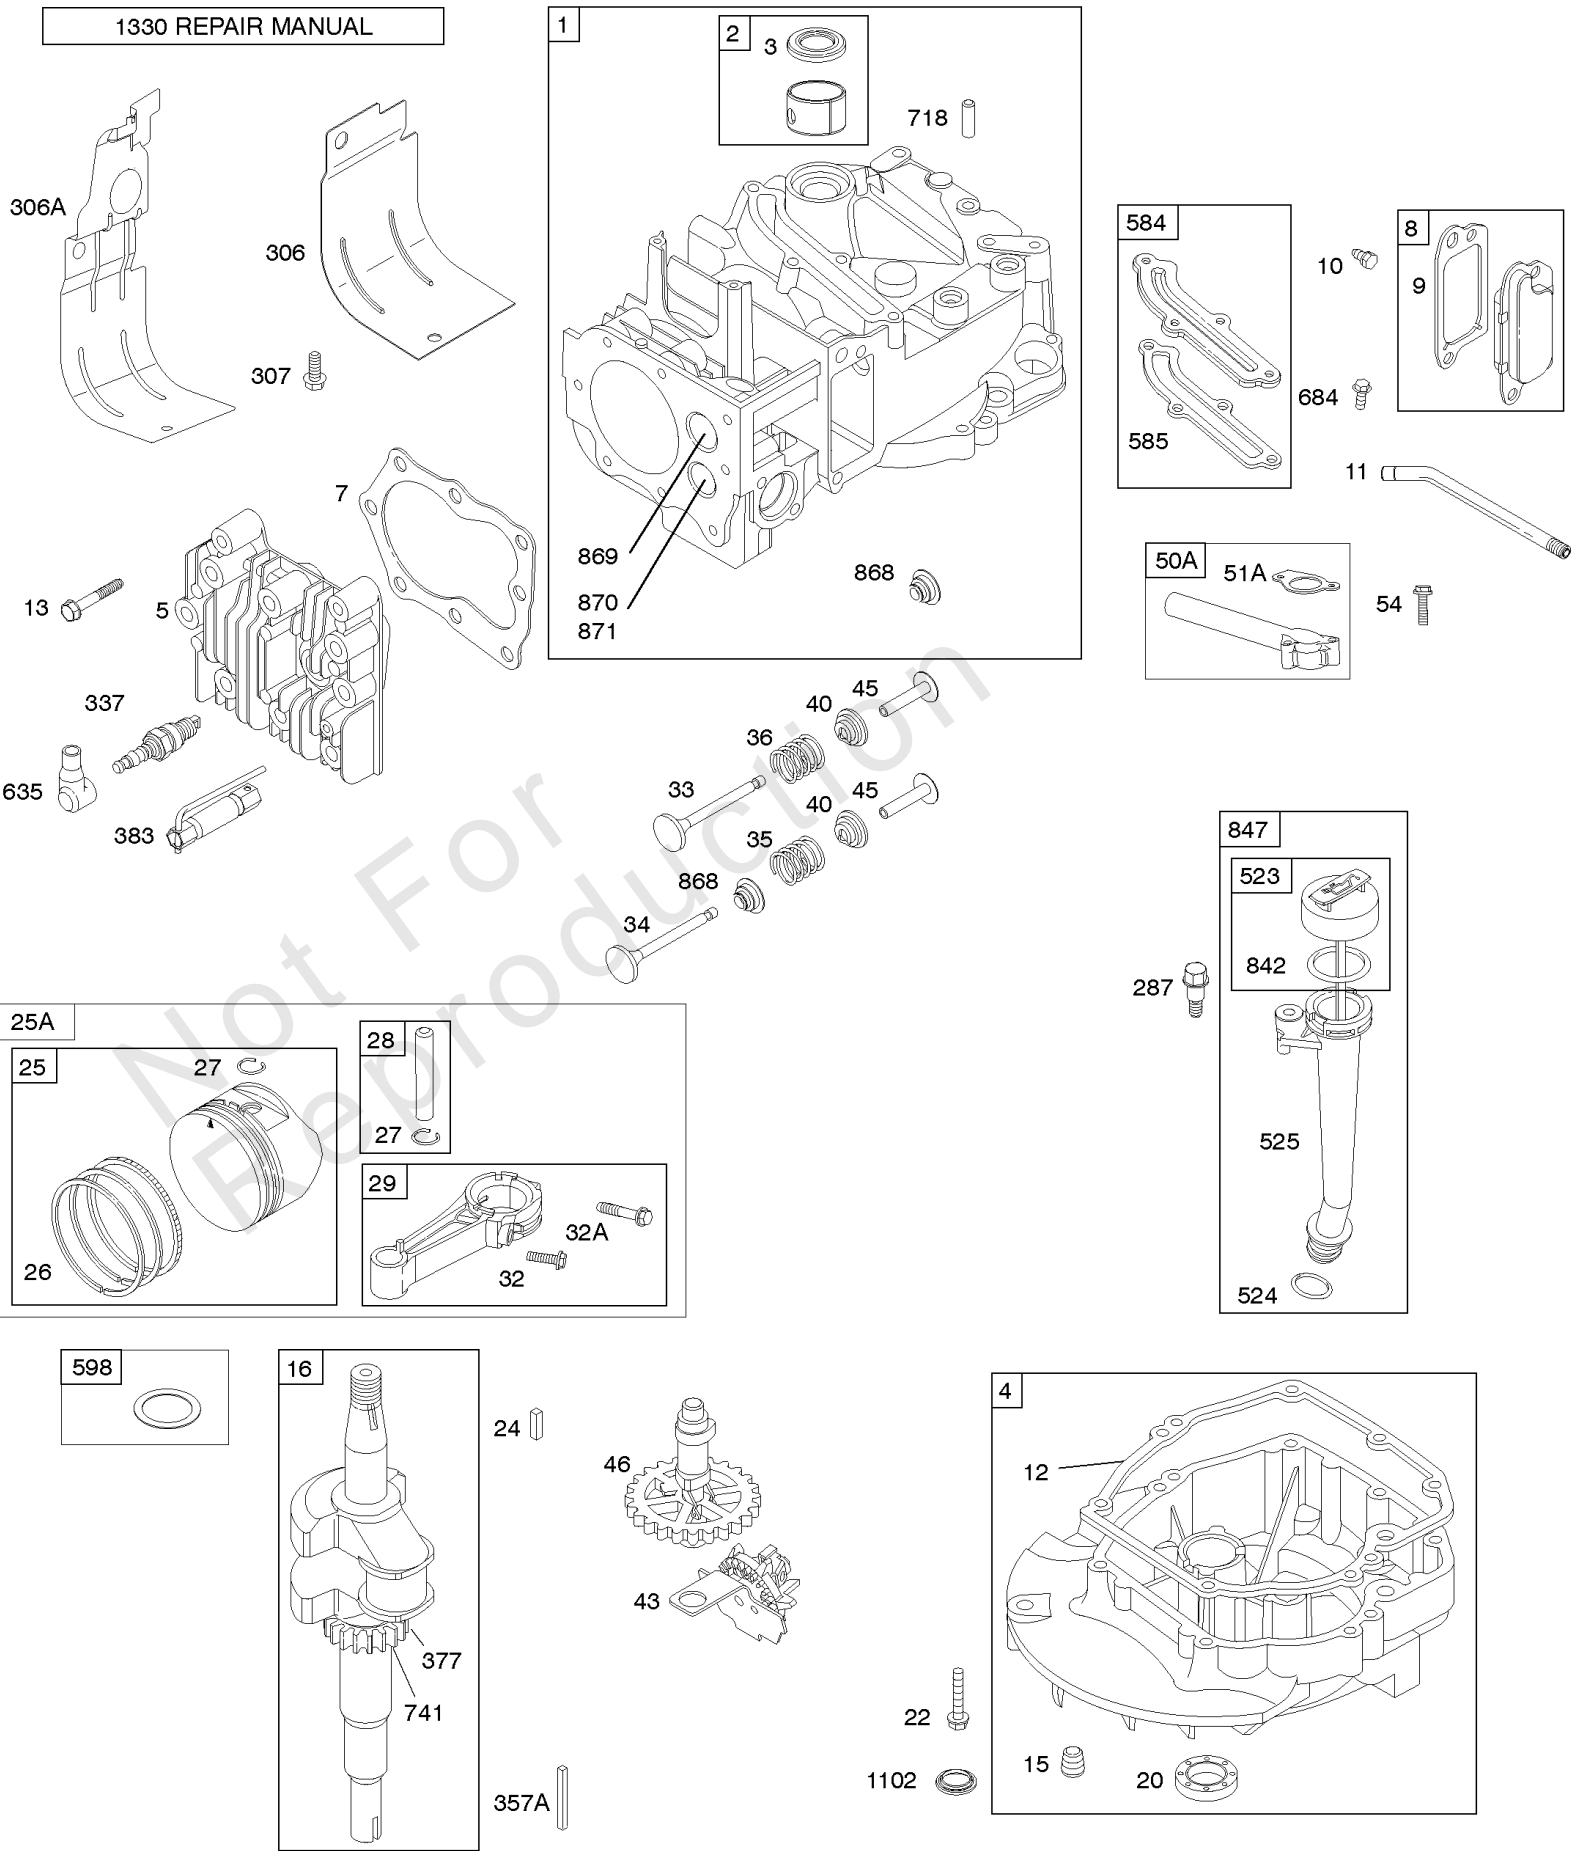

1319 WARNING LABEL

1330 REPAIR MANUAL

Camshaft, Crankshaft, Cylinder, Engine Sump, Lubrication, Piston Group, Valves

REF NO	PART NO	QTY	DESCRIPTION
1	592645		CYLINDER ASSEMBLY
2	796961		KIT, Bushing/Seal -(Magneto Side)
3	299819S		SEAL, Oil -(Magneto Side)
4	493279		SUMP, Engine
5	590411		HEAD, Cylinder -Used After Code Date 11063000
5	594989		HEAD-CYLINDER -Used Before Code Date 11070100
7	692249		GASKET, Cylinder Head -Used Before Code Date 11070100
7	799875		GASKET, Cylinder Head -Used After Code Date 11063000
8	590395		BREATHER ASSEMBLY
9	699833		GASKET-BREATHER
10	691125		SCREW -(Breather Assembly)
11	691781		TUBE-BREATHER
12	692232		GASKET, Crankcase
13	690912		SCREW -(Cylinder Head) -Used Before Code Date 11070100
13	590422		SCREW -(Cylinder Head) -Used After Code Date 11063000
15	691680		PLUG, Oil Drain -(Square Socket)
16	797019		CRANKSHAFT
20	399781S		SEAL, Oil -(PTO Side)
22	691092		SCREW -(Crankcase Cover/Sump)
24	222698S		KEY, Flywheel
25	799063		PISTON ASSEMBLY -(Standard) -Used Before Code Date 07090400
25	799064		PISTON ASSEMBLY -(.020 Oversize) -Used After Code Date 07090300 -Used Before Code Date 09041700
25	590404		PISTON ASSEMBLY -(Standard) -Used After Code Date 07090300
25	590405		PISTON ASSEMBLY -(.020 Oversize) -Used After Code Date 11063000
25A	590406		PISTON ASSEMBLY -(Standard) -Used Before Code Date 09041700
26	795432		SET, Ring -(.020 Oversize) -Used After Code Date 07090300 -Used Before Code Date 09041700
26	797304		SET, Ring -(Replacement, See Ref #25, 590404) -Used After Code Date 09041600 -Used Before Code Date 11070100
26	797305		SET, Ring -(.020 Oversize) -Used After Code Date 09041600 -Used Before Code Date 11070100