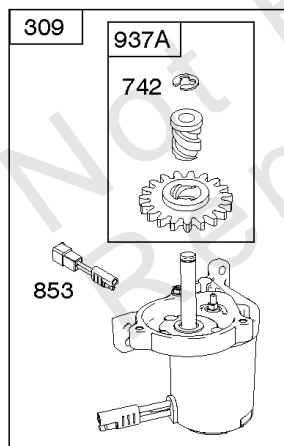

697

Engine, Valve, & Carburetor KIts, Rewind Starter

REF NO	PART NO	QTY	DESCRIPTION
3	299819S		SEAL, Oil -(Magneto Side)
7	799875		GASKET, Cylinder Head -Used After Code Date 11063000
7	692249		GASKET, Cylinder Head -Used Before Code Date 11070100
9	699833		GASKET-BREATHER
12	692232		GASKET, Crankcase
20	399781S		SEAL, Oil -(PTO Side)
51	272199S		GASKET, Intake
51A	794306		GASKET, Intake
104	797622		PIN-FLOAT HINGE
121	498260		KIT, Carburetor Overhaul
127	694468		PLUG, Welch -(Bowl Vent)
134	398188		KIT-NEEDLE/SEAT
137	796610		GASKET, Float Bowl
137A	693981		GASKET-FLOAT BOWL -(1/16)
163	795629		GASKET-AIR CLEANER -(Air Cleaner)
276	271716		WASHER-SEALING -(Main Jet)
309	799045		MOTOR-STARTER -Used After Code Date 10112700
309A	-----		Motor-Starter -(For Replacement Starter Motor, Order Reference 309) -Used After Code Date 07052800 -Used Before Code Date 10112800
309B	-----		Motor-Starter -(For Replacement Starter Motor, Order Reference 309) -Used Before Code Date 07052900
358	590508		GASKET SET, Engine
510	795093		DRIVE, Starter
513	795100		CLUTCH-DRIVE
524	692296		SEAL-DIPSTICK TUBE -(Dipstick Tube)
585	691879		GASKET-BREA PASSAGE
617	270344S		SEAL, O-Ring -(Intake Manifold)
633	691321		SEAL-CHOKE/THR SHAFT -(Throttle Shaft)
633A	693867		SEAL, Choke/Throttle Shaft
651	691660		SCREW -(Starter Gear Cover)
668	493823		SPACER -(Includes 2)
697	691127		SCREW -(Starter Motor) (Drive Cap)
742	93941		RETAINER, E Ring
783	795099		GEAR-PINION
783A	795096		GEAR-PINION
784	795095		COVER, Starter Gear
785	692352		GASKET-STARTER COVER
842	691031		SEAL, O-Ring -(Dipstick Tube)