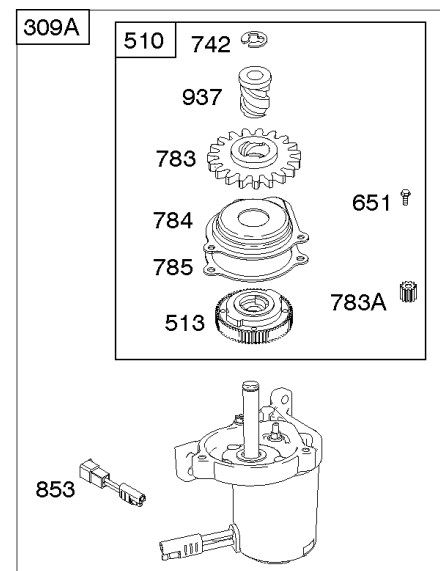

Engine, Valve, & Carburetor KIts, Rewind Starter

REF NO	PART NO	QTY	DESCRIPTION
853	695268		ADAPTER, Wire
883	691881		GASKET, Exhaust
920	691656		SOLENOID, Starter
937	795098		SPLINE-STARTER
937A	799420		SPLINE, Starter
1095	590507		GASKET SET, Valve

Not For Reproduction