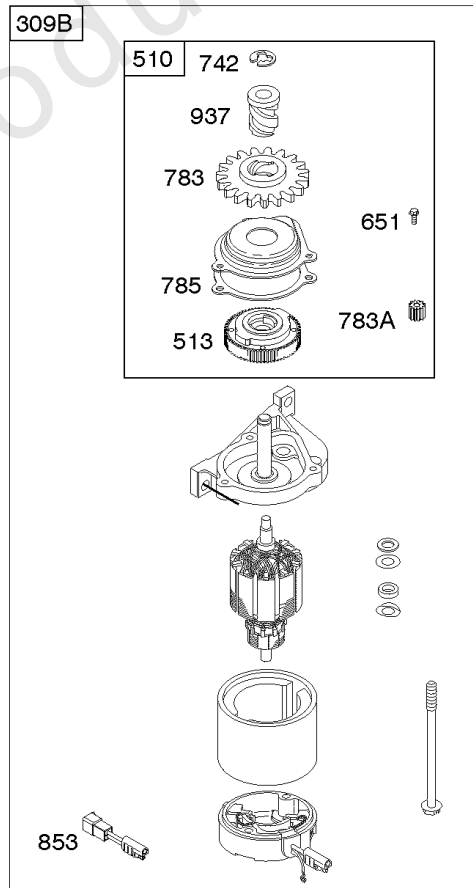

Engine, Valve, & Carburetor KIts, Rewind Starter

REF NO	PART NO	QTY	DESCRIPTION
853	695268		ADAPTER, Wire
883	691881		GASKET, Exhaust
920	691656		SOLENOID, Starter
937	795098		SPLINE-STARTER
937A	799420		SPLINE, Starter
1095	590507		GASKET SET, Valve

Not For Reproduction