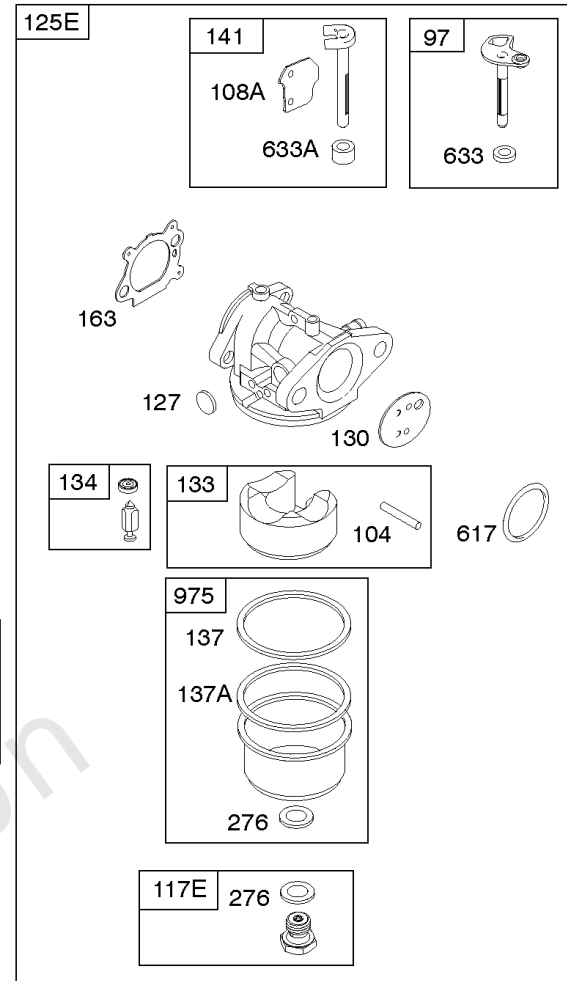

Carburator

REF NO	PART NO	QTY	DESCRIPTION
95	691636		SCREW -(Throttle Valve)
97	696565		SHAFT, Throttle -(Plastic)
97A	493267		SHAFT-THROTTLE -(Metal)
104	797622		PIN-FLOAT HINGE
108	691182		VALVE-CHOKE
109A	498593		SHAFT, Choke
117	798661		JET, Main -(Standard)
118	798660		JET, Main -(High Altitude)
125A	799868		CARBURETOR -(Primer)
127	694468		PLUG, Welch -(Bowl Vent)
130	696564		VALVE, Throttle
130A	691203		VALVE, Throttle
133	398187		FLOAT-CARBURETOR
134	398188		KIT-NEEDLE/SEAT
137	796610		GASKET, Float Bowl
137A	693981		GASKET-FLOAT BOWL -(1/16)
163	795629		GASKET-AIR CLEANER -(Air Cleaner)
276	271716		WASHER-SEALING -(Main Jet)
617	270344S		SEAL, O-Ring -(Intake Manifold)
633	691321		SEAL-CHOKE/THR SHAFT -(Throttle Shaft)
633A	693867		SEAL, Choke/Throttle Shaft
692	590931		SPRING, Detent
975	796611		BOWL, Float