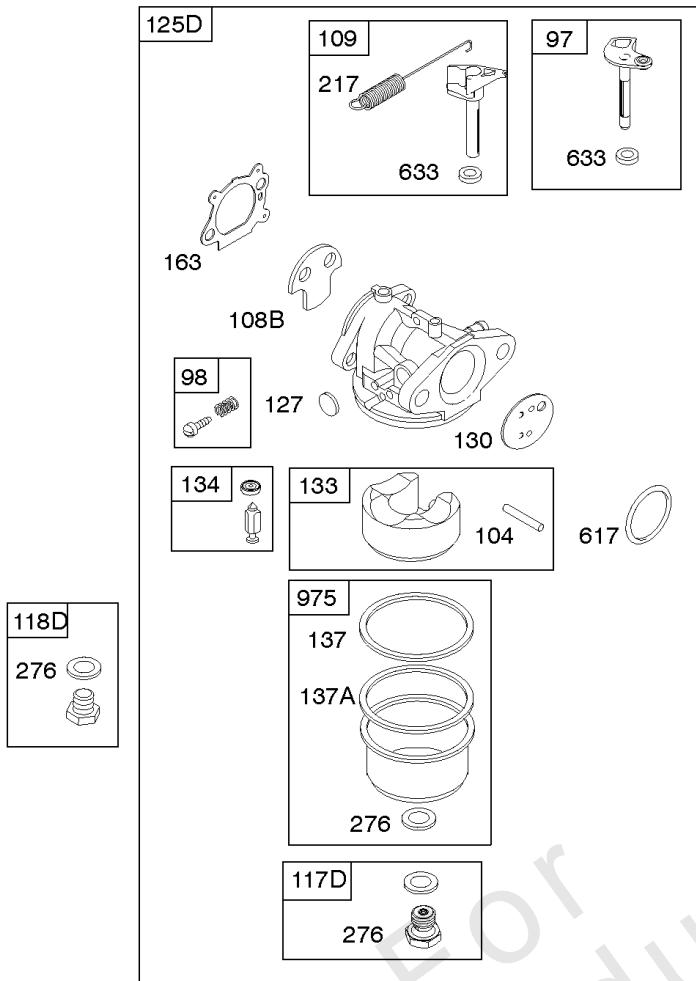

Carburator

REF NO	PART NO	QTY	DESCRIPTION
95	691636		SCREW -(Throttle Valve)
97	696565		SHAFT, Throttle -(Plastic)
97A	493267		SHAFT-THROTTLE -(Metal)
104	797622		PIN-FLOAT HINGE
108	691182		VALVE-CHOKE
109A	498593		SHAFT, Choke
117	798661		JET, Main -(Standard)
118	798660		JET, Main -(High Altitude)
125A	799868		CARBURETOR -(Primer)
127	694468		PLUG, Welch -(Bowl Vent)
130	696564		VALVE, Throttle
130A	691203		VALVE, Throttle
133	398187		FLOAT-CARBURETOR
134	398188		KIT-NEEDLE/SEAT
137	796610		GASKET, Float Bowl
137A	693981		GASKET-FLOAT BOWL -(1/16)
163	795629		GASKET-AIR CLEANER -(Air Cleaner)
276	271716		WASHER-SEALING -(Main Jet)
617	270344S		SEAL, O-Ring -(Intake Manifold)
633	691321		SEAL-CHOKE/THR SHAFT -(Throttle Shaft)
633A	693867		SEAL, Choke/Throttle Shaft
692	590931		SPRING, Detent
975	796611		BOWL, Float