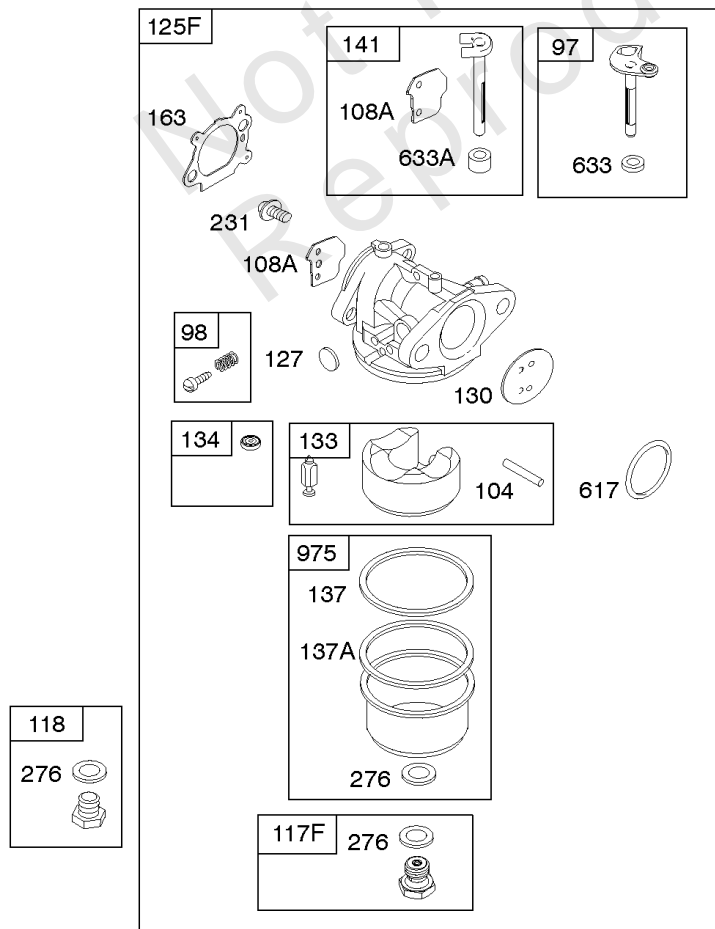

Carburator, Fuel Supply

REF NO	PART NO	QTY	DESCRIPTION
97	696565		SHAFT, Throttle -(Plastic)
98	398185		KIT-IDLE SPEED -(Idle Speed) (Lmt 26, 27, 28, 31)
104	797622		PIN-FLOAT HINGE
108A	795935		VALVE, Choke -Used After Code Date 08031200
108A	790844		VALVE, Choke -Used Before Code Date 08031300
109	494218		KIT, Choke Shaft
118	798660		JET, Main -(High Altitude)
125E	799871		CARBURETOR -(Autochoke System) -Used Before Code Date 07020700
125E	799866		CARBURETOR -(Autochoke System) -Used After Code Date 07020600
127	694468		PLUG, Welch -(Bowl Vent)
130	696564		VALVE, Throttle
133	398187		FLOAT-CARBURETOR
134	398188		KIT-NEEDLE/SEAT
137	796610		GASKET, Float Bowl
137A	693981		GASKET-FLOAT BOWL -(1/16)
141	796193		KIT, Choke Shaft
163	795629		GASKET-AIR CLEANER -(Air Cleaner)
187	791766		LINE, Fuel -(15" Long)(Cut To Required Length)
187A	791873		LINE-FUEL -(Formed)(Cut To Required Length)
187B	791891		LINE-FUEL -(Includes Filter)
190	690940		SCREW -(Fuel Tank)
217	690354		SPRING, Choke Return
231	691636		SCREW -(Choke Valve)
240	298090S		FILTER, Fuel
276	271716		WASHER-SEALING -(Main Jet)
601	791850		CLAMP, Hose
601A	691038		CLAMP, Hose
617	270344S		SEAL, O-Ring -(Intake Manifold)
633	691321		SEAL-CHOKE/THR SHAFT -(Throttle Shaft)
633A	693867		SEAL, Choke/Throttle Shaft
670	692294		SPACER, Fuel Tank
957A	692046		CAP, Fuel Tank
957B	796577		CAP-FUEL TANK
957C	799585		CAP, Fuel Tank
958	698183		VALVE, Fuel Shut Off
972B	699374		TANK, Fuel
972F	590490		TANK, Fuel